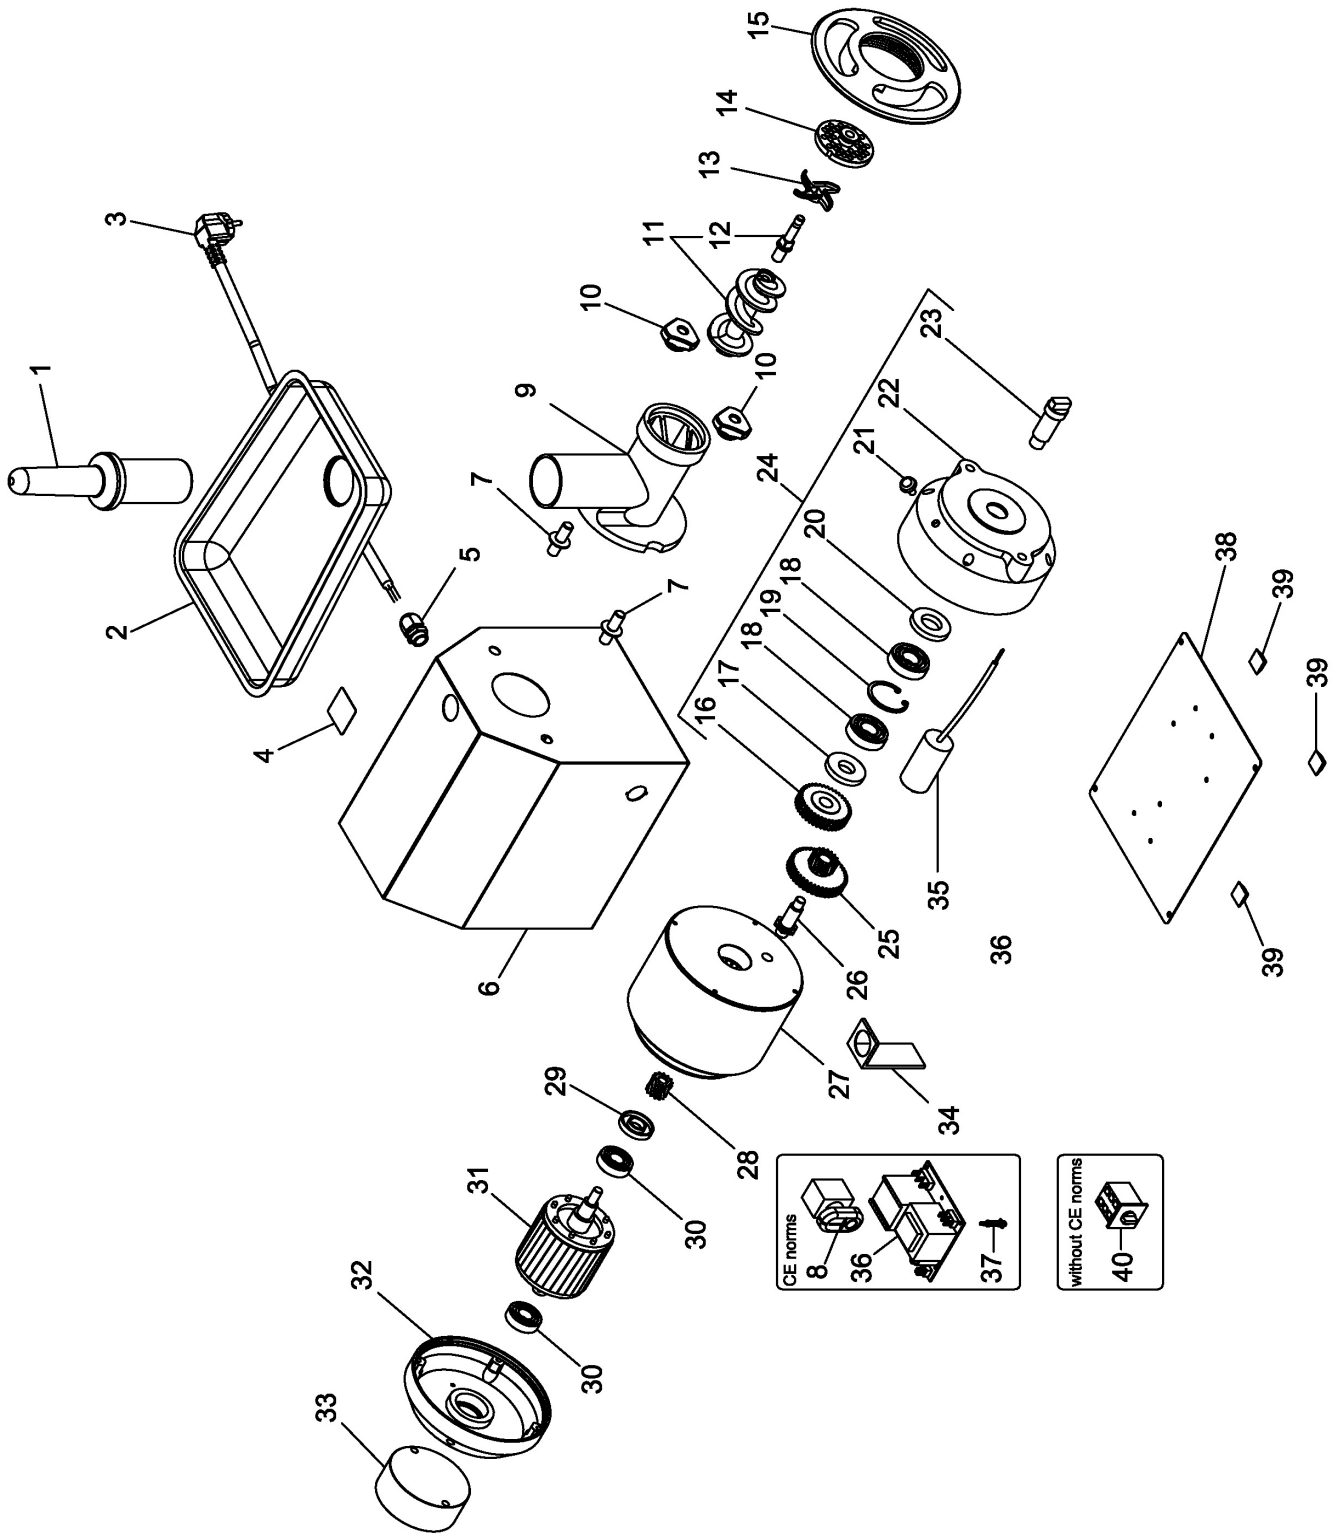

## TR22CQ0

Зип-Общепит

Pos. Ref.	Codice Code	Caratteristiche Features	Description Description	
1	SL0134	●	Pestello	Pusher
2	SL0135		Tramoggia	Hopper
3	SL1841	3Ph+Gnd	Cavo elettrico	Electric cable
3	SL1671	1Ph+N+Gnd	Cavo elettrico	Electric cable
4	SL3104		Etichetta	Label
5	SL1668	PG11	Pressacavo	Cable clamp
6	SL3041		Carucasso	Housing
7	SL3102		Perno	Pivot
8	SL0891	● Start-stop	Pulsante	Push button
9	SL3986	Stainless-steel	Bocchettone	Sleeve
9	SL2523R0	Food stuff treated cast-iron (without CE norms)	Bocchettone	Sleeve
9	SL3987	Unger	Bocchettone	Sleeve
10	SL2924	●	Pomello	Knob
11	SA5500	● Stainless-steel	Elica	Screw shaft
11	SA5400	Food stuff treated cast-iron (without CE norms)	Elica	Screw shaft
11	SA5700	Unger	Elica	Screw shaft
12	SL0823		Perno	Pivot
12	SL0824	Unger	Perno	Pivot
13	///////	●	Coltello	Cutter
14	///////	●	Piastra	Plate
15	SL0197	Stainless-steel	Volantino	Handwheel
15	SL3328R0	Aluminium (without CE norms)	Volantino	Handwheel
16	SL0130		Ingranaggio	Gear
17	SL2593	∅20x∅47x8	Paraolio	Oil seal
18	SL3125	6204 2RS	Cuscinetto	Bearing
19	SL0082	∅47	Seeger	Seeger
20	SL2591	∅25x∅47x8	Paraolio	Oil seal
21	SL2709	●	Tappo	Tap
22	SL3112		Calotta	Calotte
23	SL2528		Albero	Shaft
24	SA1320	Assembly	Calotta	Calotte
25	SL0125		Ingranaggio	Gear
26	SL2589		Albero	Shaft
27	SA1016	400V/3Ph/50Hz	Statore	Stator
27	SA1017	230V/1Ph/50Hz	Statore	Stator
28	SL0128		Ingranaggio	Gear
29	SL0127	∅17x∅40x8	Paraolio	Oil seal
30	SL0131	6203 2RS	Cuscinetto	Bearing
31	SL2600	400V/3Ph/50Hz	Rotore	Rotor
31	SL2601	230V/1Ph/50Hz	Rotore	Rotor
32	SL0186		Calotta	Calotte
33	SL3082		Distanziale	Spacer
34	SL0176		Staffa	Bracket
35	SL0931	20µF	Condensatore	Condenser
36	SL0883	●	Scheda elettronica	Electronic card
37	SL3020		Distanziale	Spacer
38	SL3049		Fondo	Bottom
39	3178340		Piedino	Foot
40	SL0054		Interruttore	Switch

(\*) : fuori produzione / out of production

● : ricambio consigliato / spare part suggested