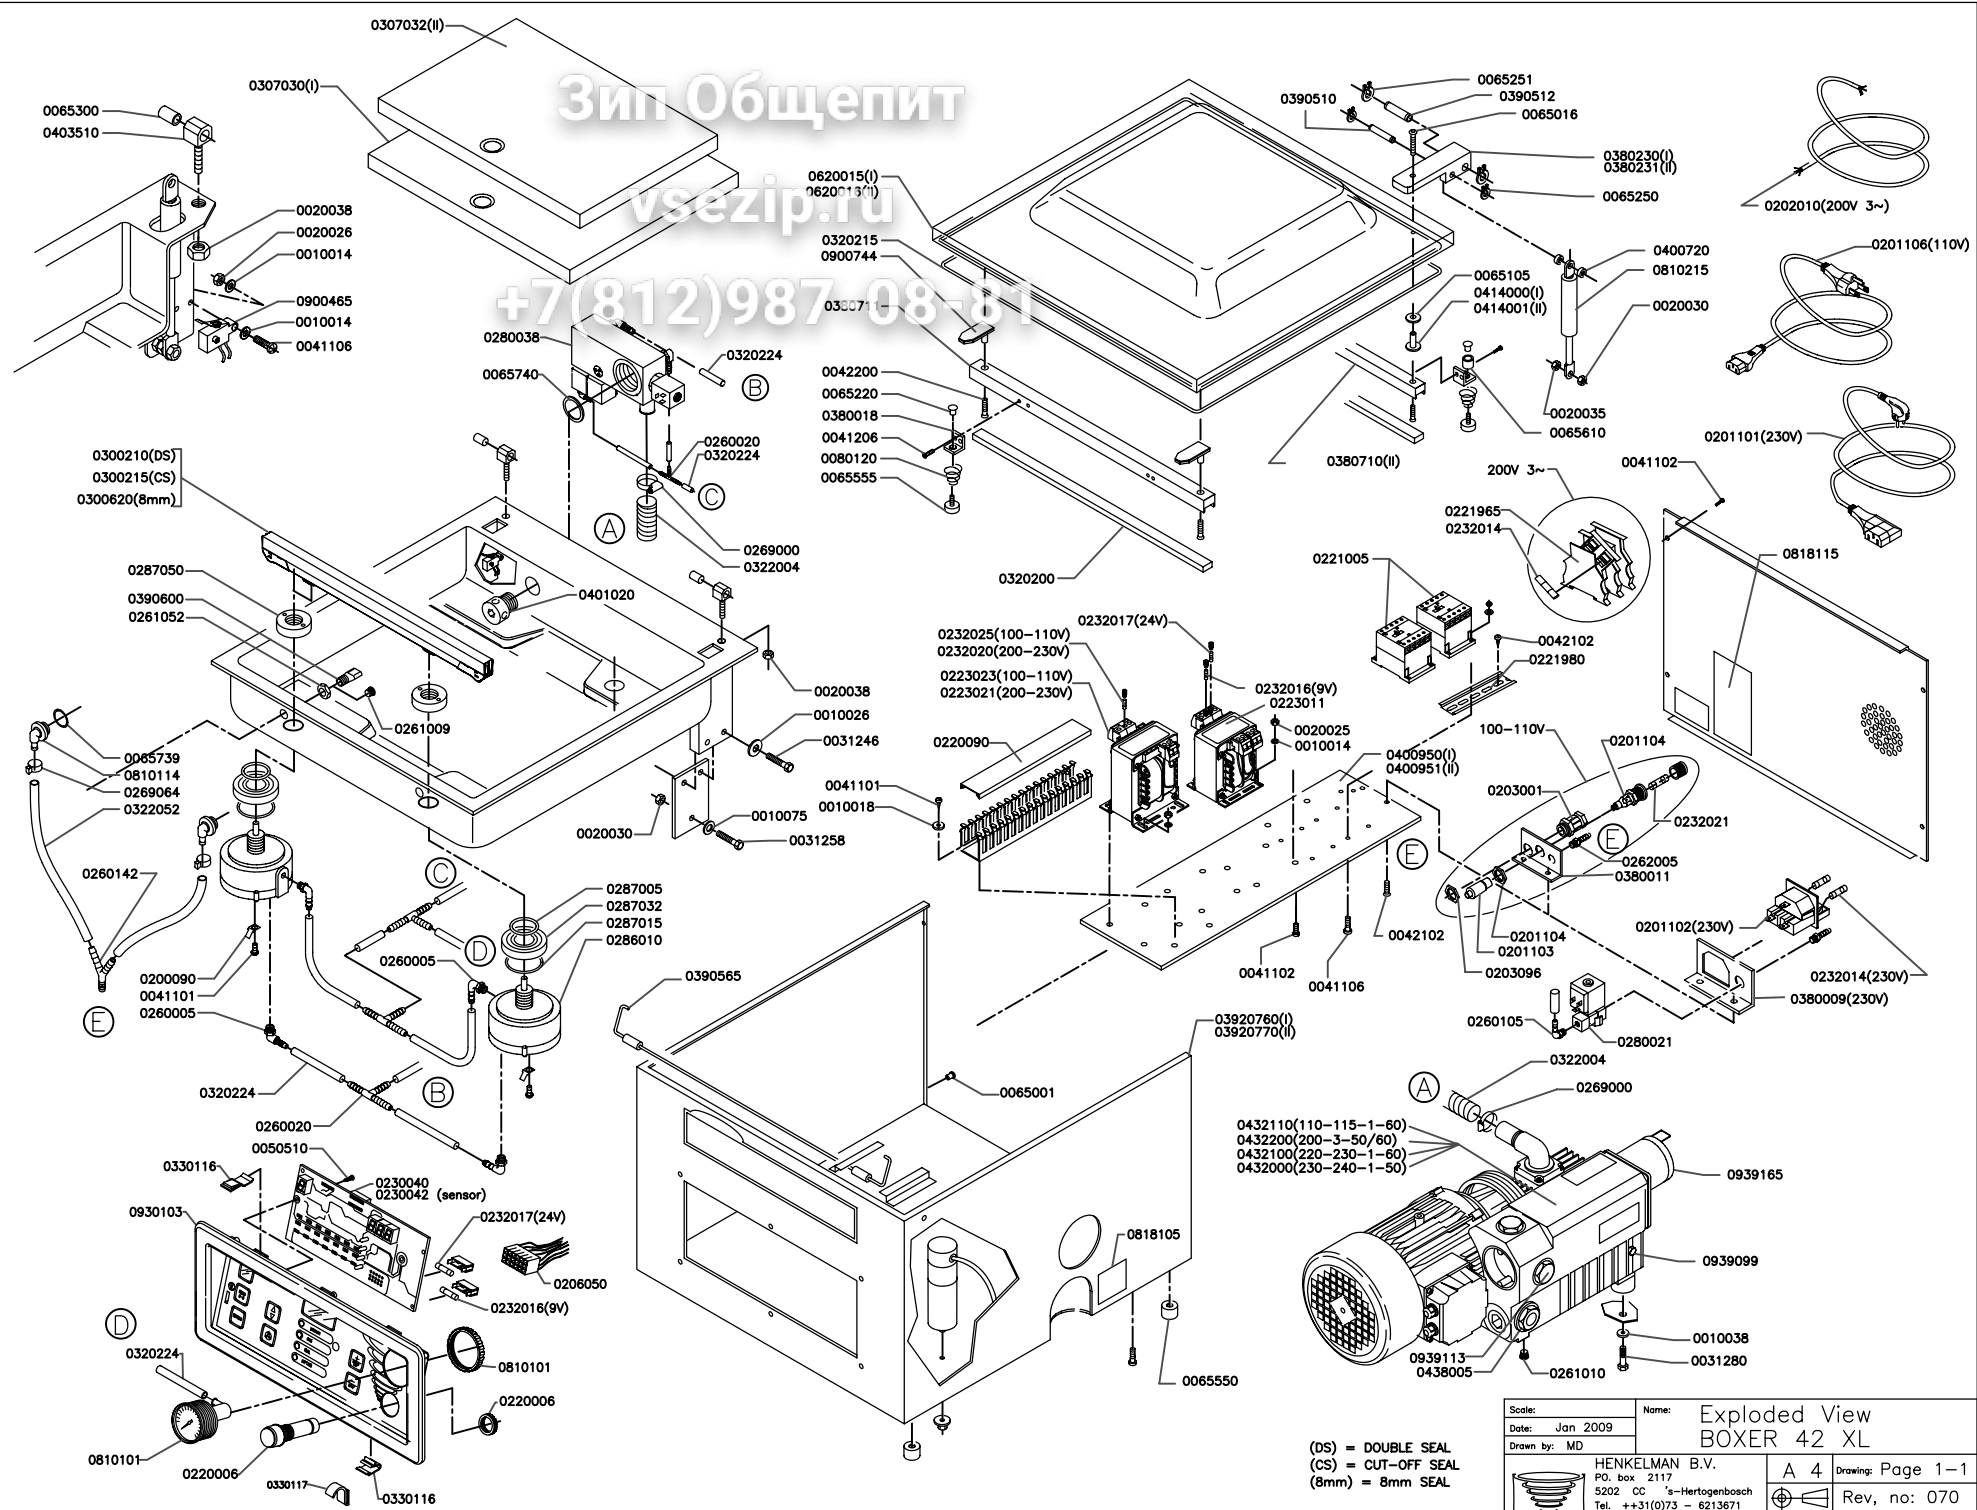

Зип Общепит

vsezip.ru

+7(812)987-08-81

(DS) = DOUBLE SEAL  
(CS) = CUT-OFF SEAL  
(8mm) = 8mm SEAL

Scale:	Date: Jan 2009	Name: Exploded View BOXER 42 XL
Drawn by: MD	A 4 Drawing: Page 1-1	
HENKELMAN B.V. PO. box 2117 5202 CC 's-Hertogenbosch Tel. ++31(0)73 - 6213671 Fax ++31(0)73 - 6221318 The Netherlands		Rev. no: 070
<small>Ownership explicitly reserved. Multiplication or information to third parties in any form is not permitted without written permission of the owner.</small>		