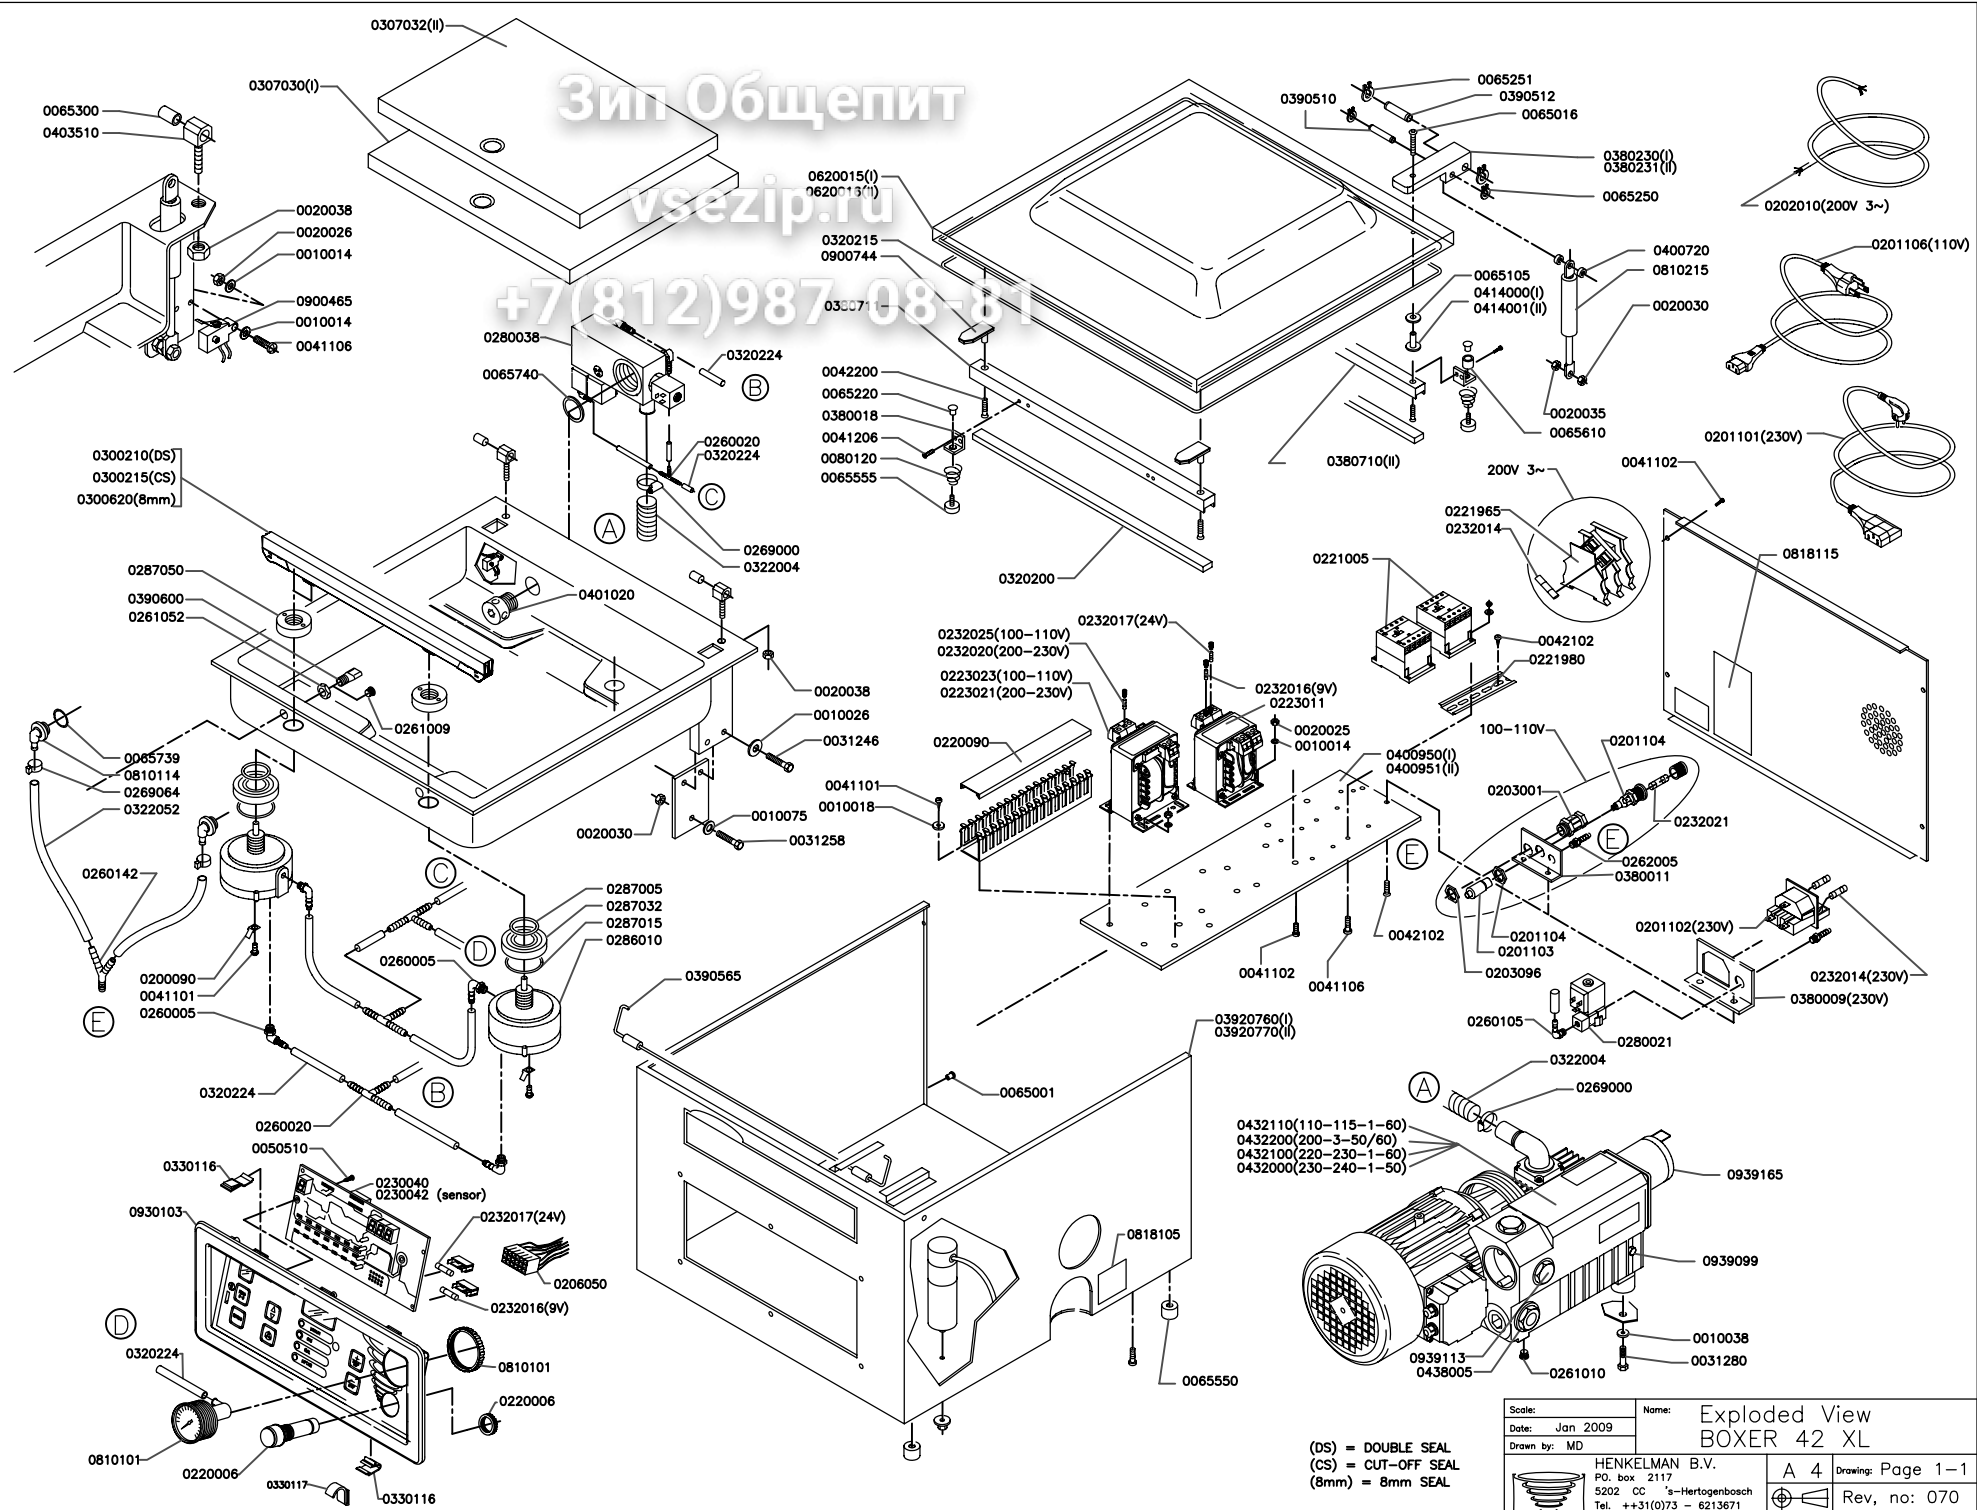

Зип Общепит

vsezip.ru

+7(812)987-08-81

(DS) = DOUBLE SEAL
(CS) = CUT-OFF SEAL
(8mm) = 8mm SEAL

Scale:	Name:
Date: Jan 2009	Exploded View BOXER 42 XL
Drawn by: MD	
HENKELMAN B.V. PO. box 2117 5202 CC 's-Hertogenbosch Tel. ++31(0)73 - 6213671 Fax ++31(0)73 - 6221318 The Netherlands	
A 4	Drawing: Page 1-1
Rev. no: 070	
<small>Ownership explicitly reserved. Multiplication or information to third parties in any form is not permitted without written permission of the owner.</small>	