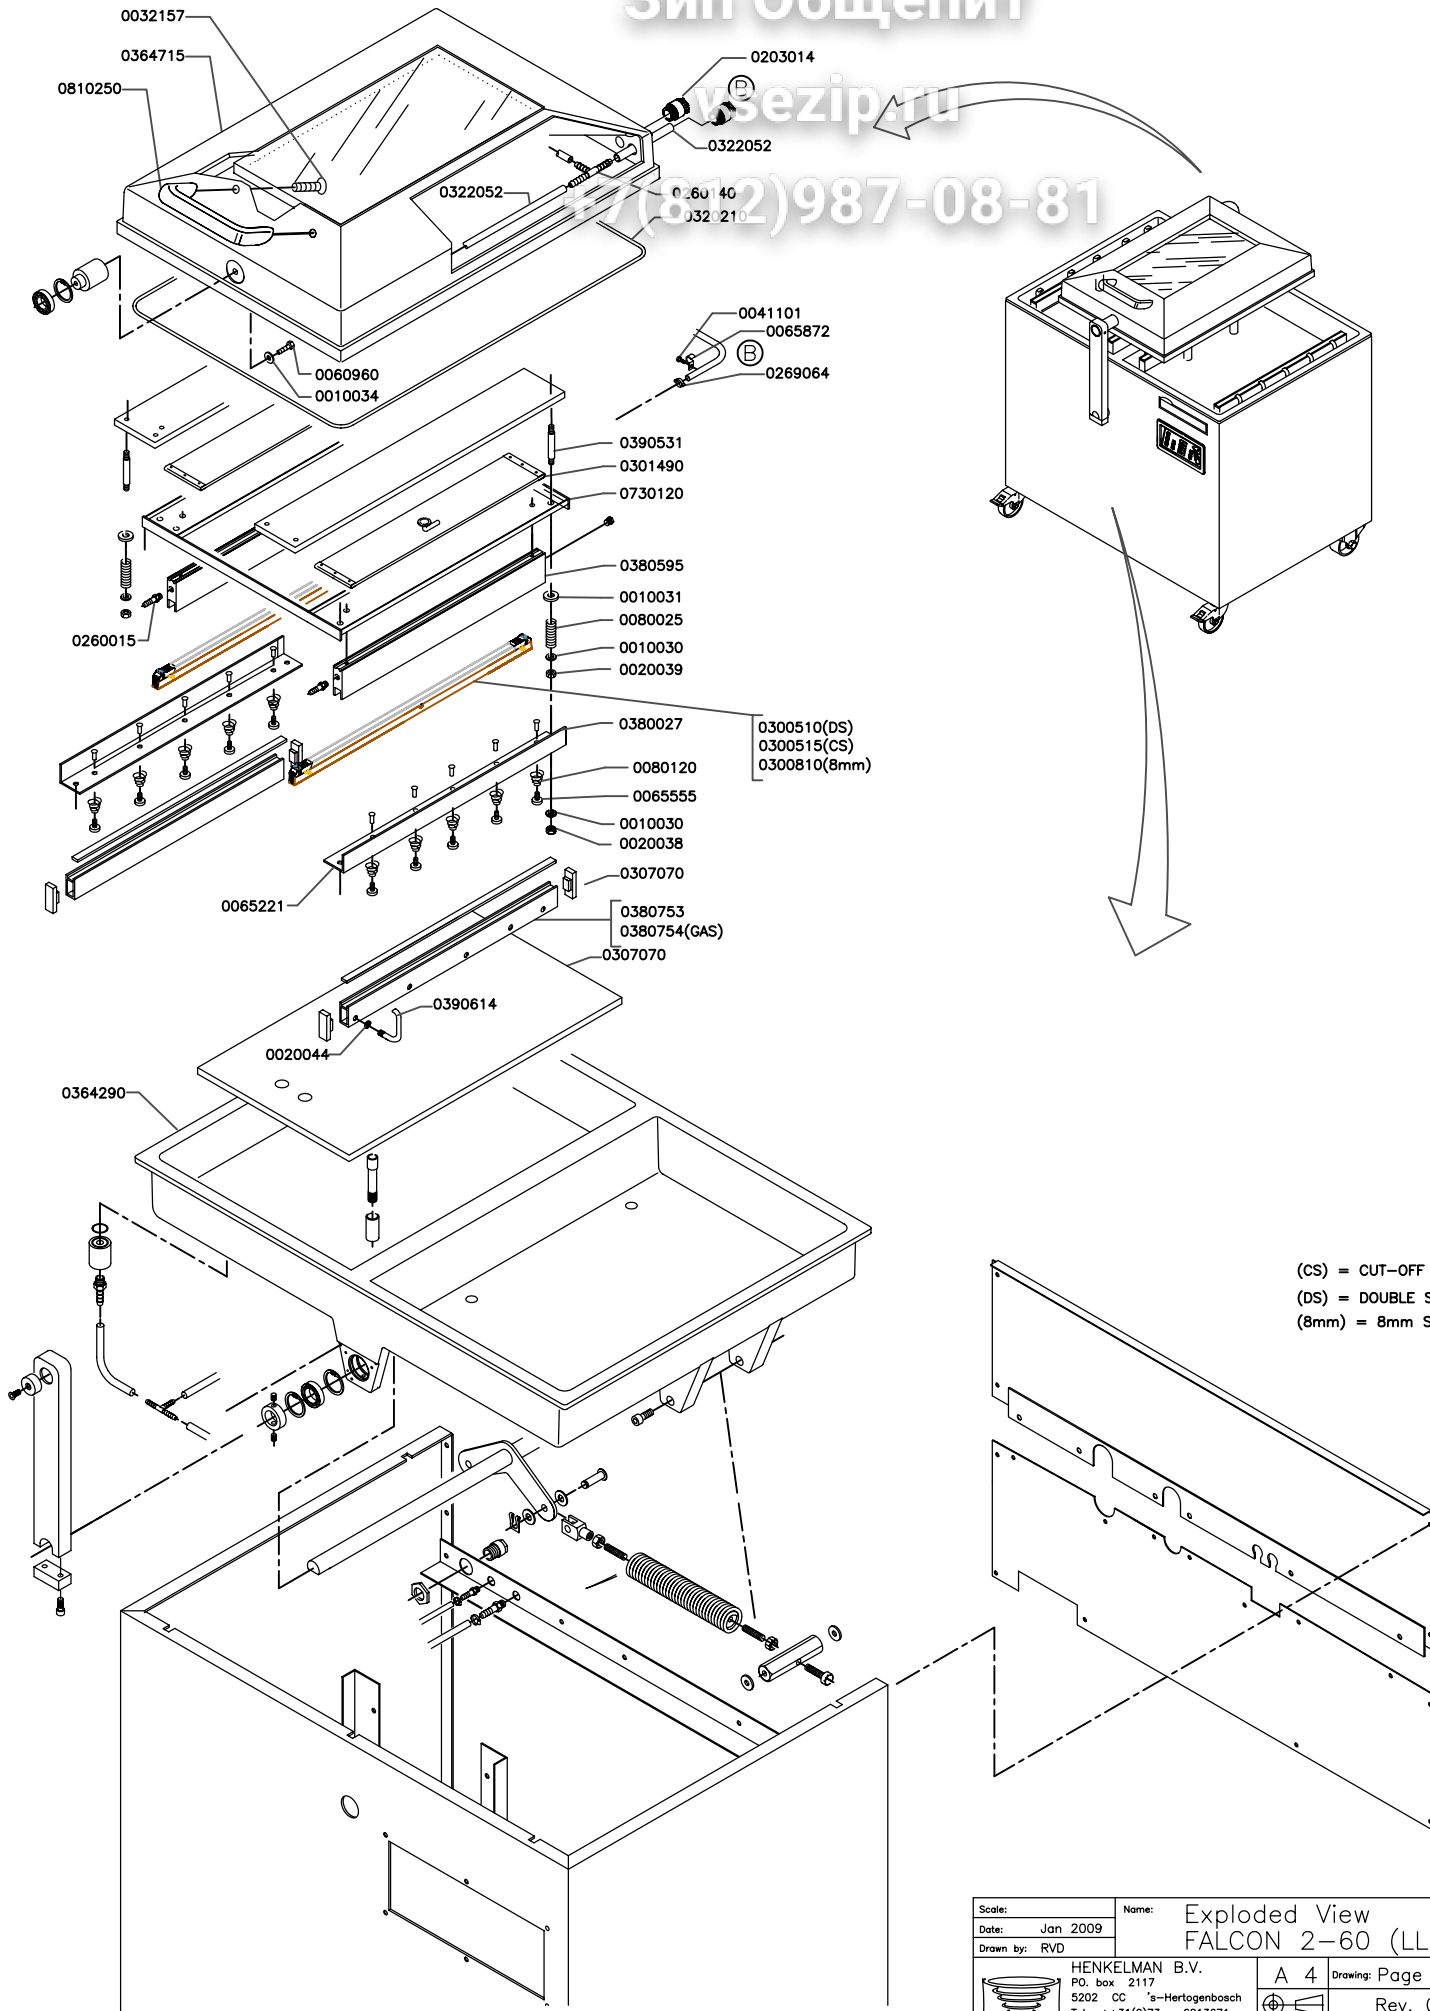

Зип Общепит

vsezip.ru

+7(812)987-08-81

(CS) = CUT-OFF SEAL
 (DS) = DOUBLE SEAL
 (8mm) = 8mm SEAL

Scale:	Name:	Exploded View FALCON 2-60 (SS)	
Date: March 2008	Drawn by: MD	HENKELMAN B.V. P.O. box 2117 5202 CC 's-Hertogenbosch Tel. ++31(0)73 - 6213671 Fax ++31(0)73 - 6221318 The Netherlands	
A 4		Drawing: Page 2-3	
Rev. 030		Ownership explicitly reserved. Multiplication or information to third parties in any form is not permitted without written permission of the owner.	

Зип Общепит

www.sezip.ru

812)987-08-81

(CS) = CUT-OFF SEAL
 (DS) = DOUBLE SEAL
 (8mm) = 8mm SEAL

Scale:	Name:	Exploded View FALCON 2-60 (LL)	
Date:	Jan 2009		
Drawn by:	RVD		
 HENKELMAN B.V. P.O. box 2117 5202 CC 's-Hertogenbosch Tel. ++31(0)73 - 6213671 Fax ++31(0)73 - 6221318 The Netherlands		A 4	Drawing: Page 3-3
		 Rev. 030 <small>Ownership explicitly reserved. Multiplication or information to third parties in any form is not permitted without written permission of the owner.</small>	