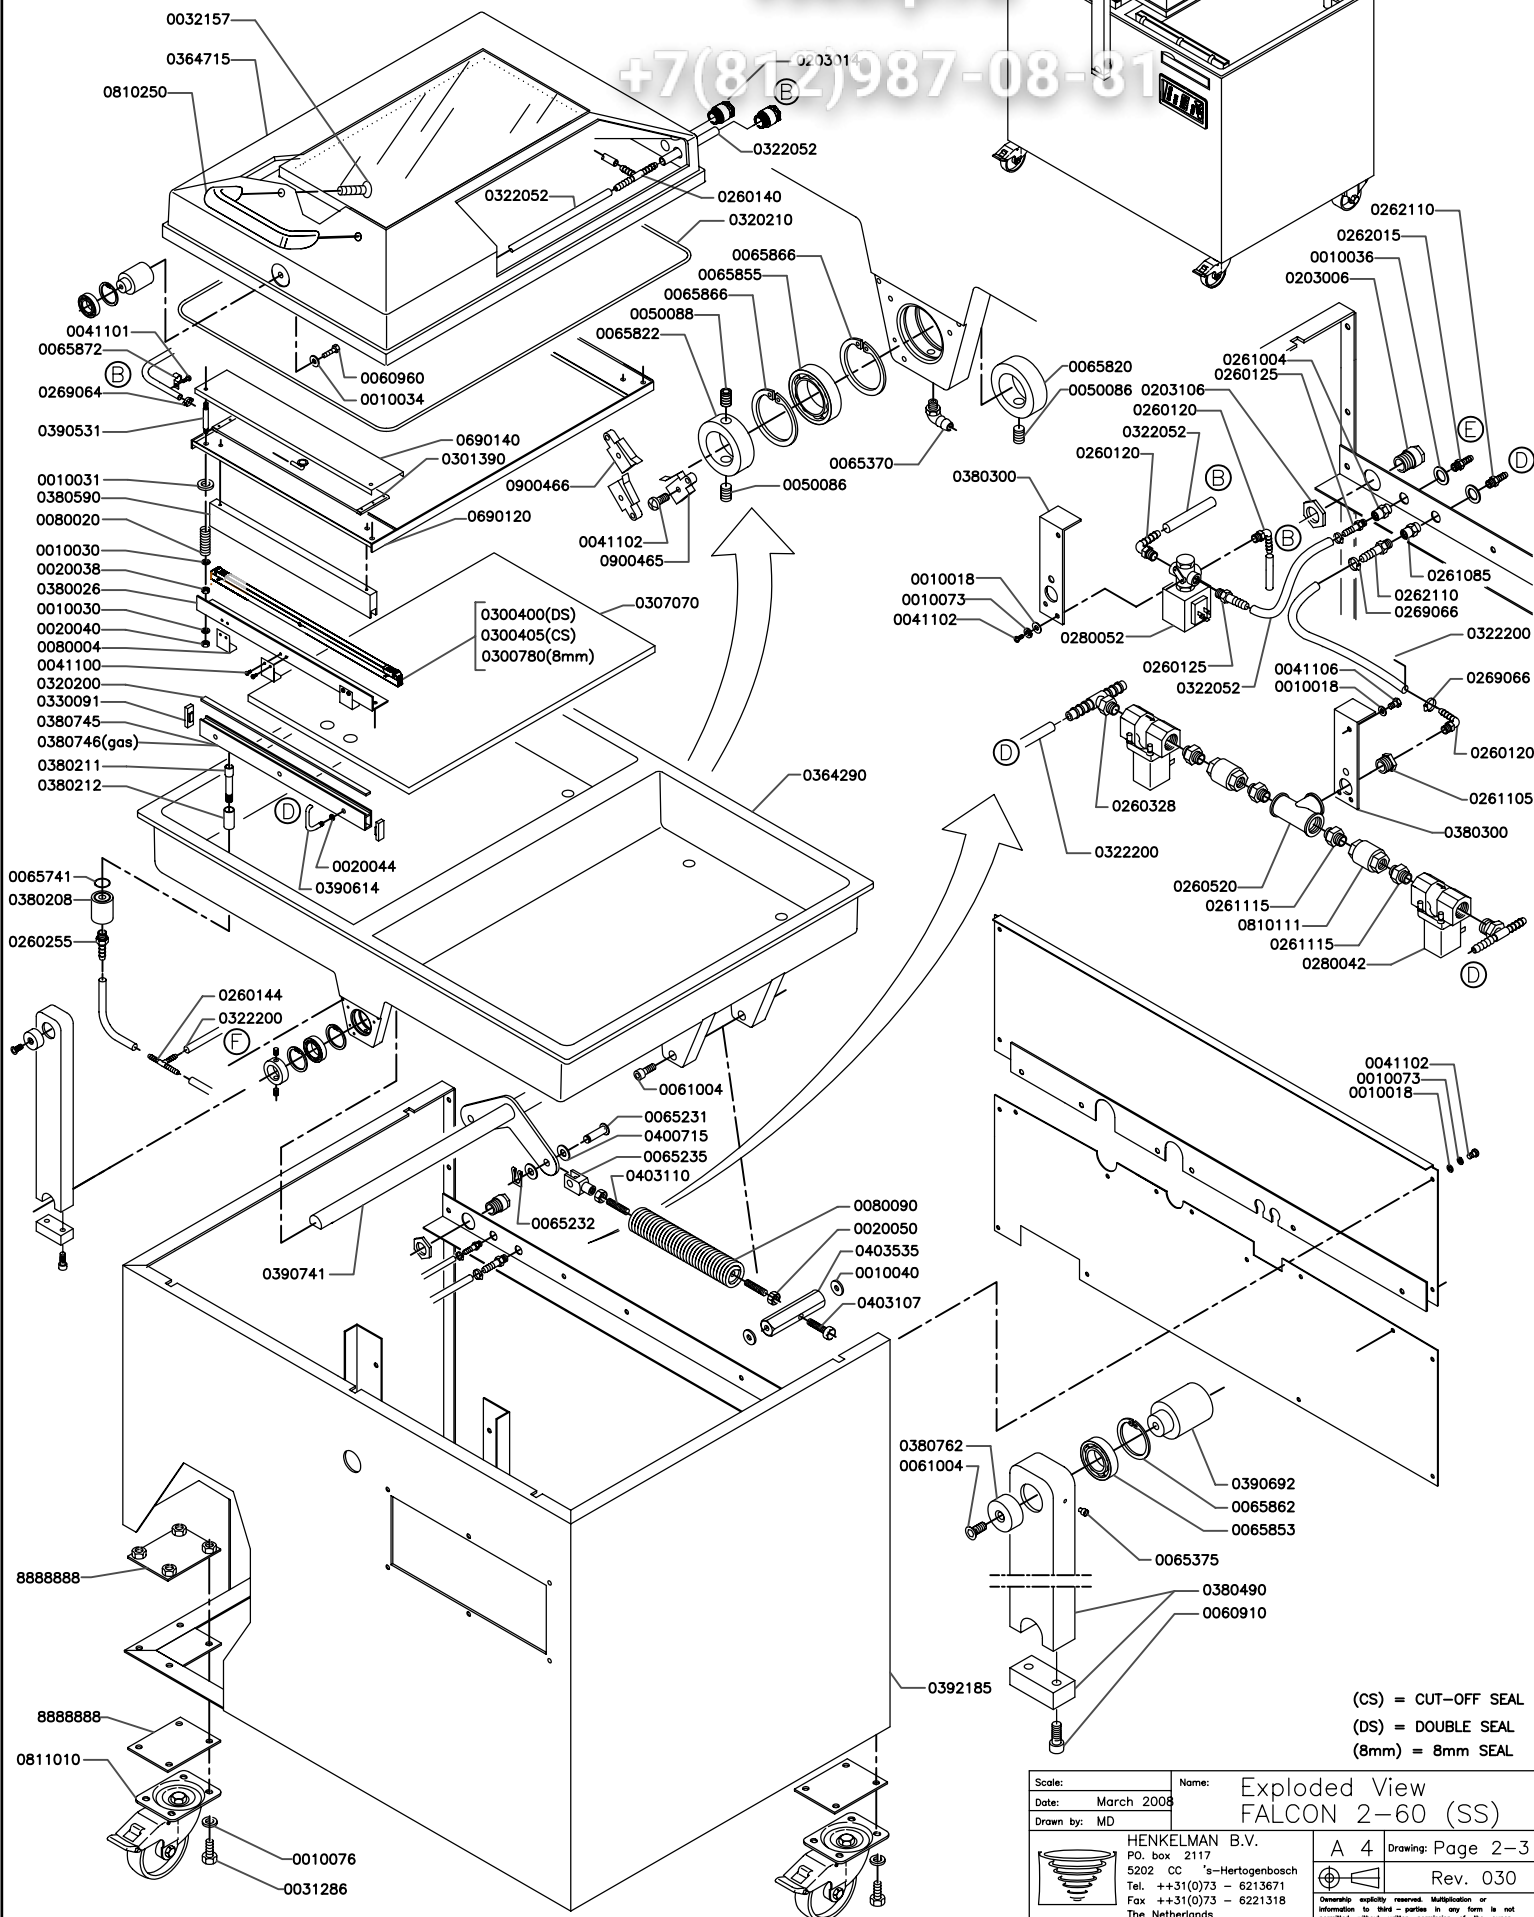

Зип-Общепит
vsezip.ru

+7(812)987-08-81

Scale:	Name: Exploded View FALCON 2-60
Date: Jan 2009	
Drawn by: MD	
HENKELMAN B.V. P.O. box 2117 5202 CC 's-Hertogenbosch Tel. ++31(0)73 - 6213671 Fax ++31(0)73 - 6221318 The Netherlands	
A 4 Drawing: Page 1-3	
Rev 050	
<small>Copyright explicitly reserved. Multiplication or information to third parties in any form is not permitted without written permission of the owner.</small>	

Зип Общепит

vsezip.ru

+7(812)987-08-81

(CS) = CUT-OFF SEAL
 (DS) = DOUBLE SEAL
 (8mm) = 8mm SEAL

Scale:	Name:	Exploded View FALCON 2-60 (SS)	
Date: March 2008	Drawn by: MD	HENKELMAN B.V. P.O. box 2117 5202 CC 's-Hertogenbosch Tel. ++31(0)73 - 6213671 Fax ++31(0)73 - 6221318 The Netherlands	
A 4		Drawing: Page 2-3	
Rev. 030		Ownership explicitly reserved. Multiplication or information to third parties in any form is not permitted without written permission of the owner.	

Зип Общепит

www.sezip.ru

812)987-08-81

(CS) = CUT-OFF SEAL
 (DS) = DOUBLE SEAL
 (8mm) = 8mm SEAL

Scale:	Name:	Exploded View FALCON 2-60 (LL)	
Date:	Jan 2009		
Drawn by:	RVD		
 HENKELMAN B.V. P.O. box 2117 5202 CC 's-Hertogenbosch Tel. ++31(0)73 - 6213671 Fax ++31(0)73 - 6221318 The Netherlands		A 4	Drawing: Page 3-3
		 Rev. 030 <small>Ownership explicitly reserved. Multiplication or information to third parties in any form is not permitted without written permission of the owner.</small>	