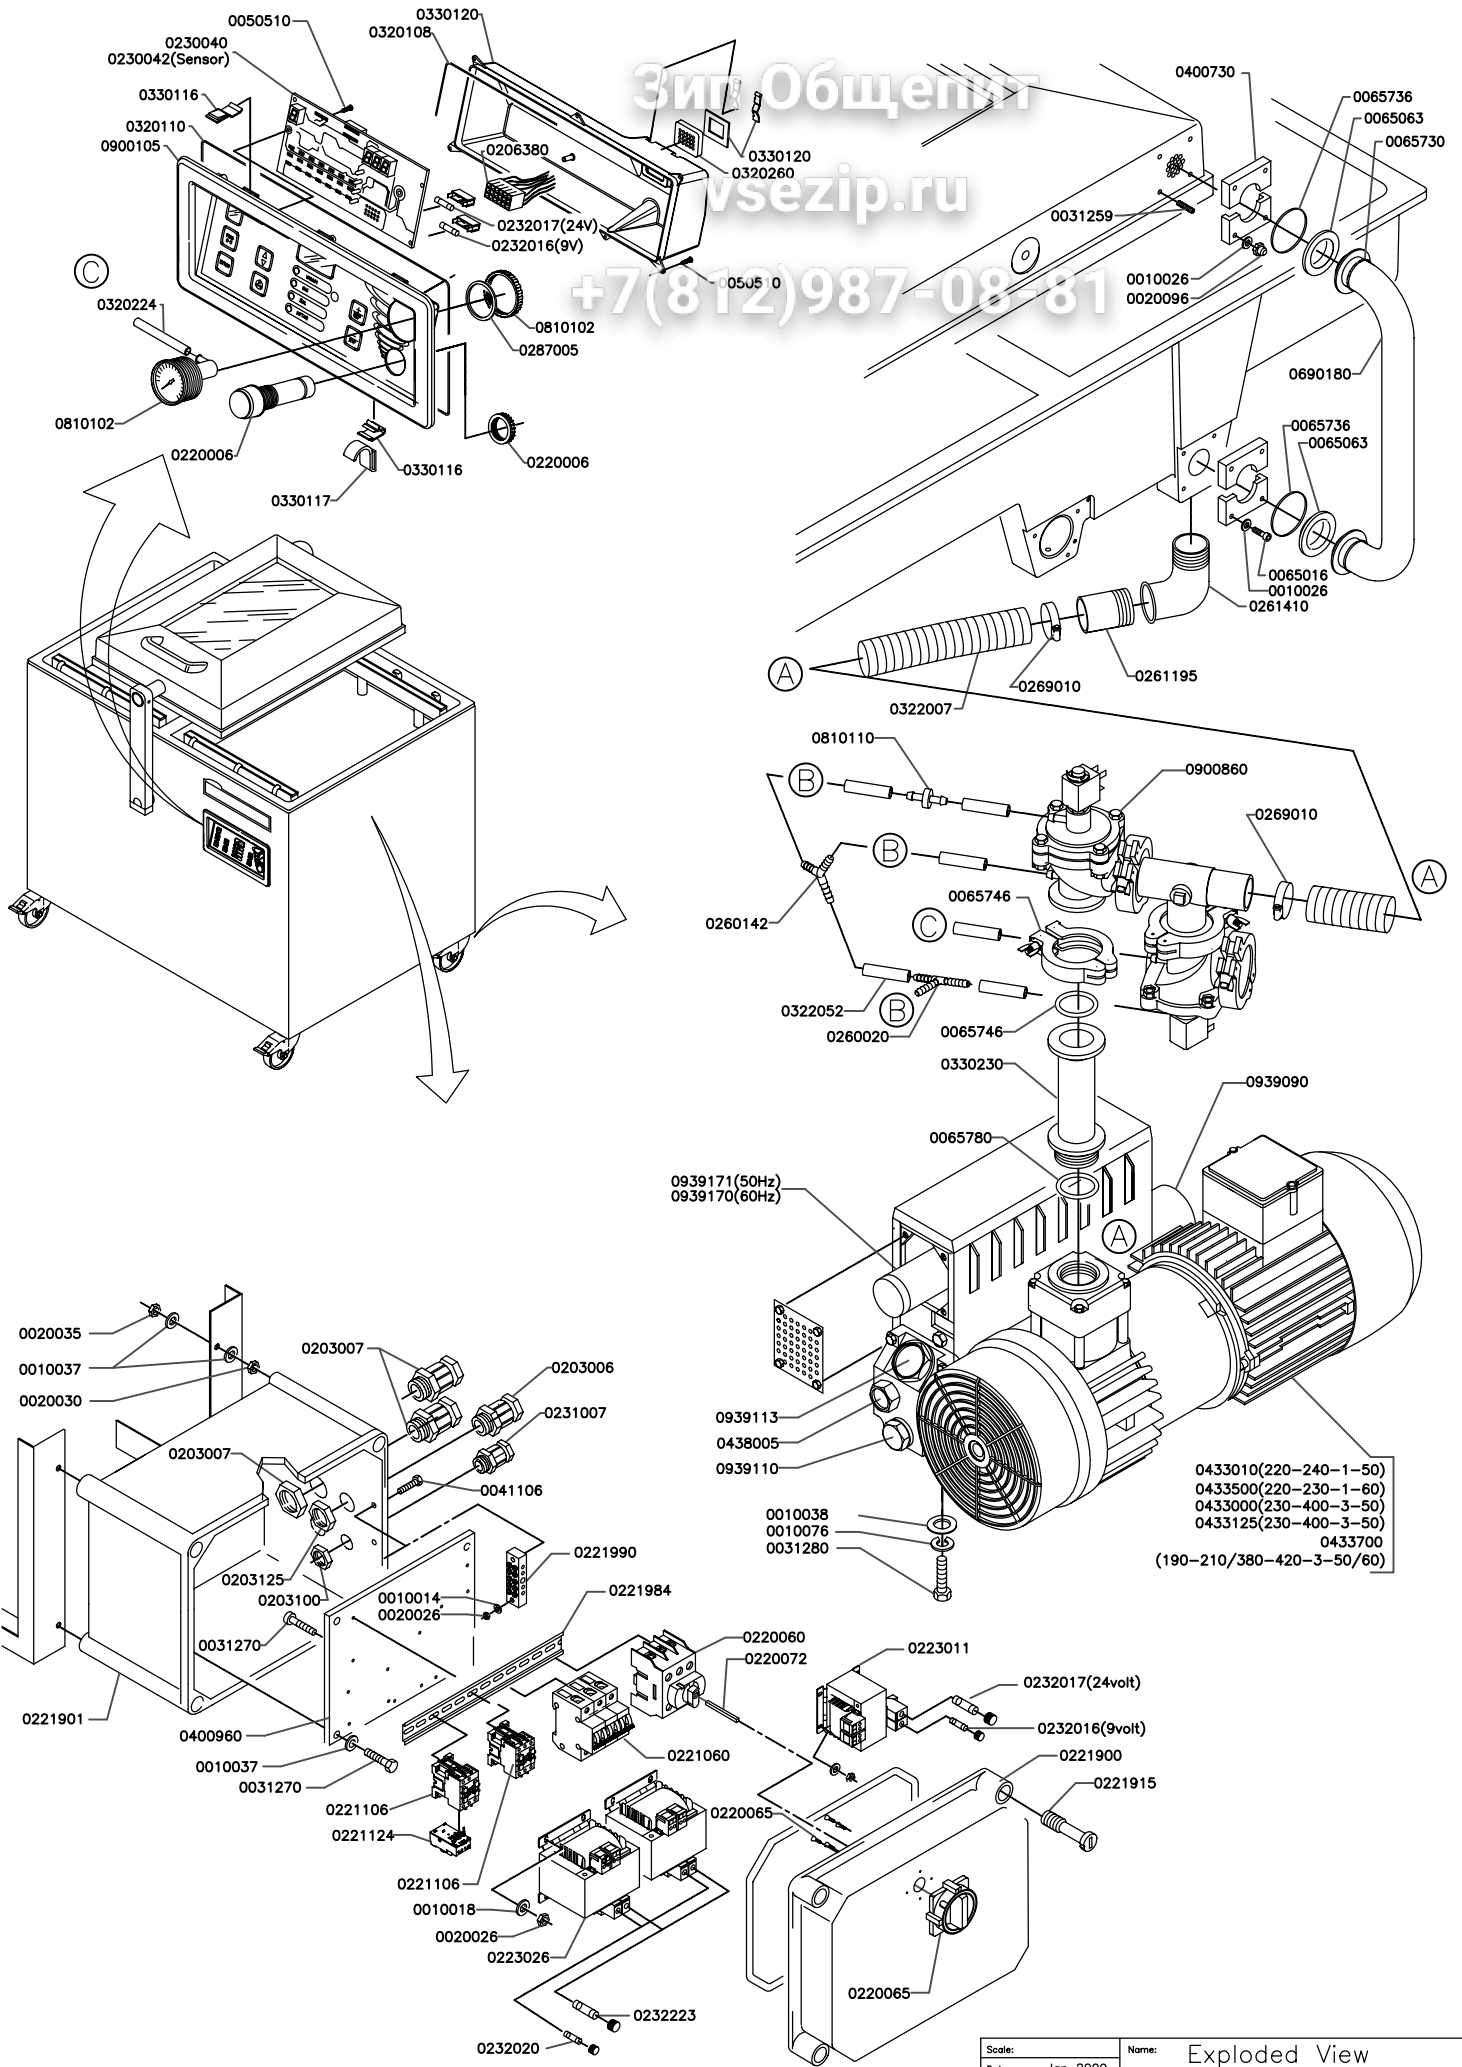

Зип-Общепит
vsezip.ru

+7(812)987-08-81

Scale:	Name: Exploded View FALCON 2-60
Date: Jan 2009	
Drawn by: MD	
HENKELMAN B.V. P.O. box 2117 5202 CC 's-Hertogenbosch Tel. ++31(0)73 - 6213671 Fax ++31(0)73 - 6221318 The Netherlands	
A 4 Drawing: Page 1-3	
Rev 050	
<small>Copyright explicitly reserved. Multiplication or information to third parties in any form is not permitted without written permission of the owner.</small>	

Зип Общепит

vsezip.ru

+7(812)987-08-81

(CS) = CUT-OFF SEAL
 (DS) = DOUBLE SEAL
 (8mm) = 8mm SEAL

Scale:	Name:	Exploded View FALCON 2-60 (SS)	
Date: March 2008	Drawn by: MD	HENKELMAN B.V. P.O. box 2117 5202 CC 's-Hertogenbosch Tel. ++31(0)73 - 6213671 Fax ++31(0)73 - 6221318 The Netherlands	
A 4		Drawing: Page 2-3	
Rev. 030		Ownership explicitly reserved. Multiplication or information to third parties in any form is not permitted without written permission of the owner.	

Зип Общепит

www.sezip.ru

812)987-08-81

(CS) = CUT-OFF SEAL
 (DS) = DOUBLE SEAL
 (8mm) = 8mm SEAL

Scale:	Name:	Exploded View FALCON 2-60 (LL)	
Date:	Jan 2009		
Drawn by:	RVD		
 HENKELMAN B.V. P.O. box 2117 5202 CC 's-Hertogenbosch Tel. ++31(0)73 - 6213671 Fax ++31(0)73 - 6221318 The Netherlands		A 4	Drawing: Page 3-3
		 Rev. 030 <small>Ownership explicitly reserved. Multiplication or information to third parties in any form is not permitted without written permission of the owner.</small>	