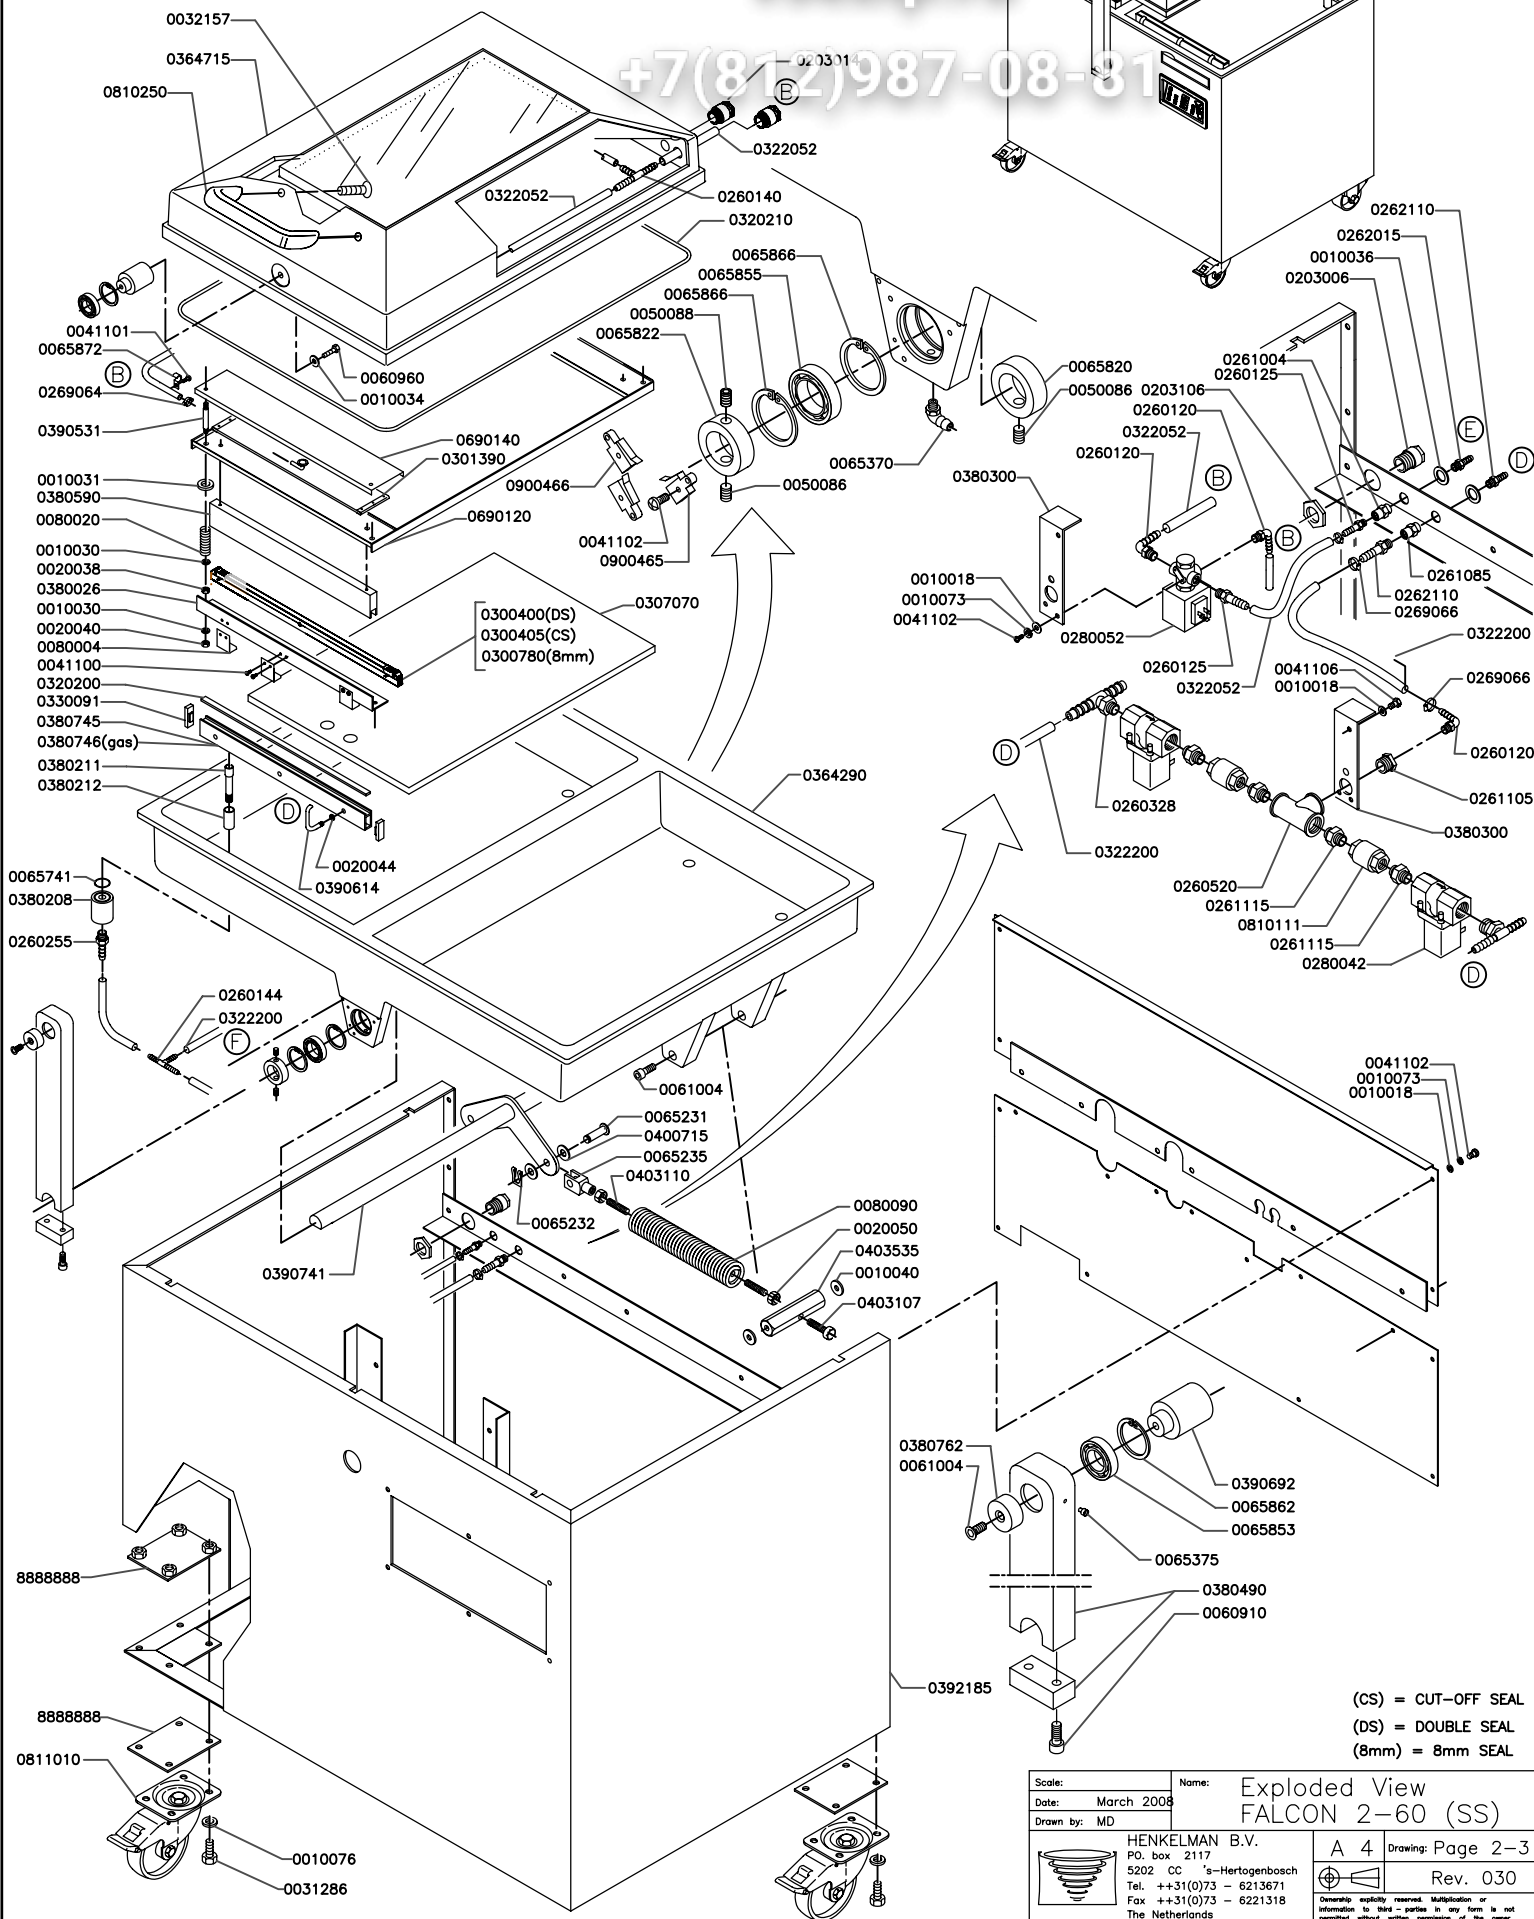

Зип-Общепит
vsezip.ru

+7(812)987-08-81

- 0433010(220-240-1-50)
- 0433500(220-230-1-60)
- 0433000(230-400-3-50)
- 0433125(230-400-3-50)
- 0433700
- (190-210/380-420-3-50/60)

Scale:	Name: Exploded View FALCON 2-60
Date: Jan 2009	
Drawn by: MD	
HENKELMAN B.V. P.O. box 2117 5202 CC 's-Hertogenbosch Tel. ++31(0)73 - 6213671 Fax ++31(0)73 - 6221318 The Netherlands	
A 4 Drawing: Page 1-3 Rev 050	

(CS) = CUT-OFF SEAL
(DS) = DOUBLE SEAL
(8mm) = 8mm SEAL

Scale:	Name:	Exploded View FALCON 2-60 (SS)	
Date:	March 2008		
Drawn by:	MD		
 HENKELMAN B.V. P.O. box 2117 5202 CC 's-Hertogenbosch Tel. ++31(0)73 - 6213671 Fax ++31(0)73 - 6221318 The Netherlands		A 4	Drawing: Page 2-3
		 Rev. 030 <small>Ownership explicitly reserved. Multiplication or information to third parties in any form is not permitted without written permission of the owner.</small>	

Зип Общепит

www.sezip.ru

812)987-08-81

(CS) = CUT-OFF SEAL
 (DS) = DOUBLE SEAL
 (8mm) = 8mm SEAL

Scale:	Name:	Exploded View FALCON 2-60 (LL)	
Date: Jan 2009			
Drawn by: RVD			
 HENKELMAN B.V. P.O. box 2117 5202 CC 's-Hertogenbosch Tel. ++31(0)73 - 6213671 Fax ++31(0)73 - 6221318 The Netherlands	A 4	Drawing: Page 3-3	
	 Rev. 030		
	<small>Ownership explicitly reserved. Multiplication or information to third parties in any form is not permitted without written permission of the owner.</small>		