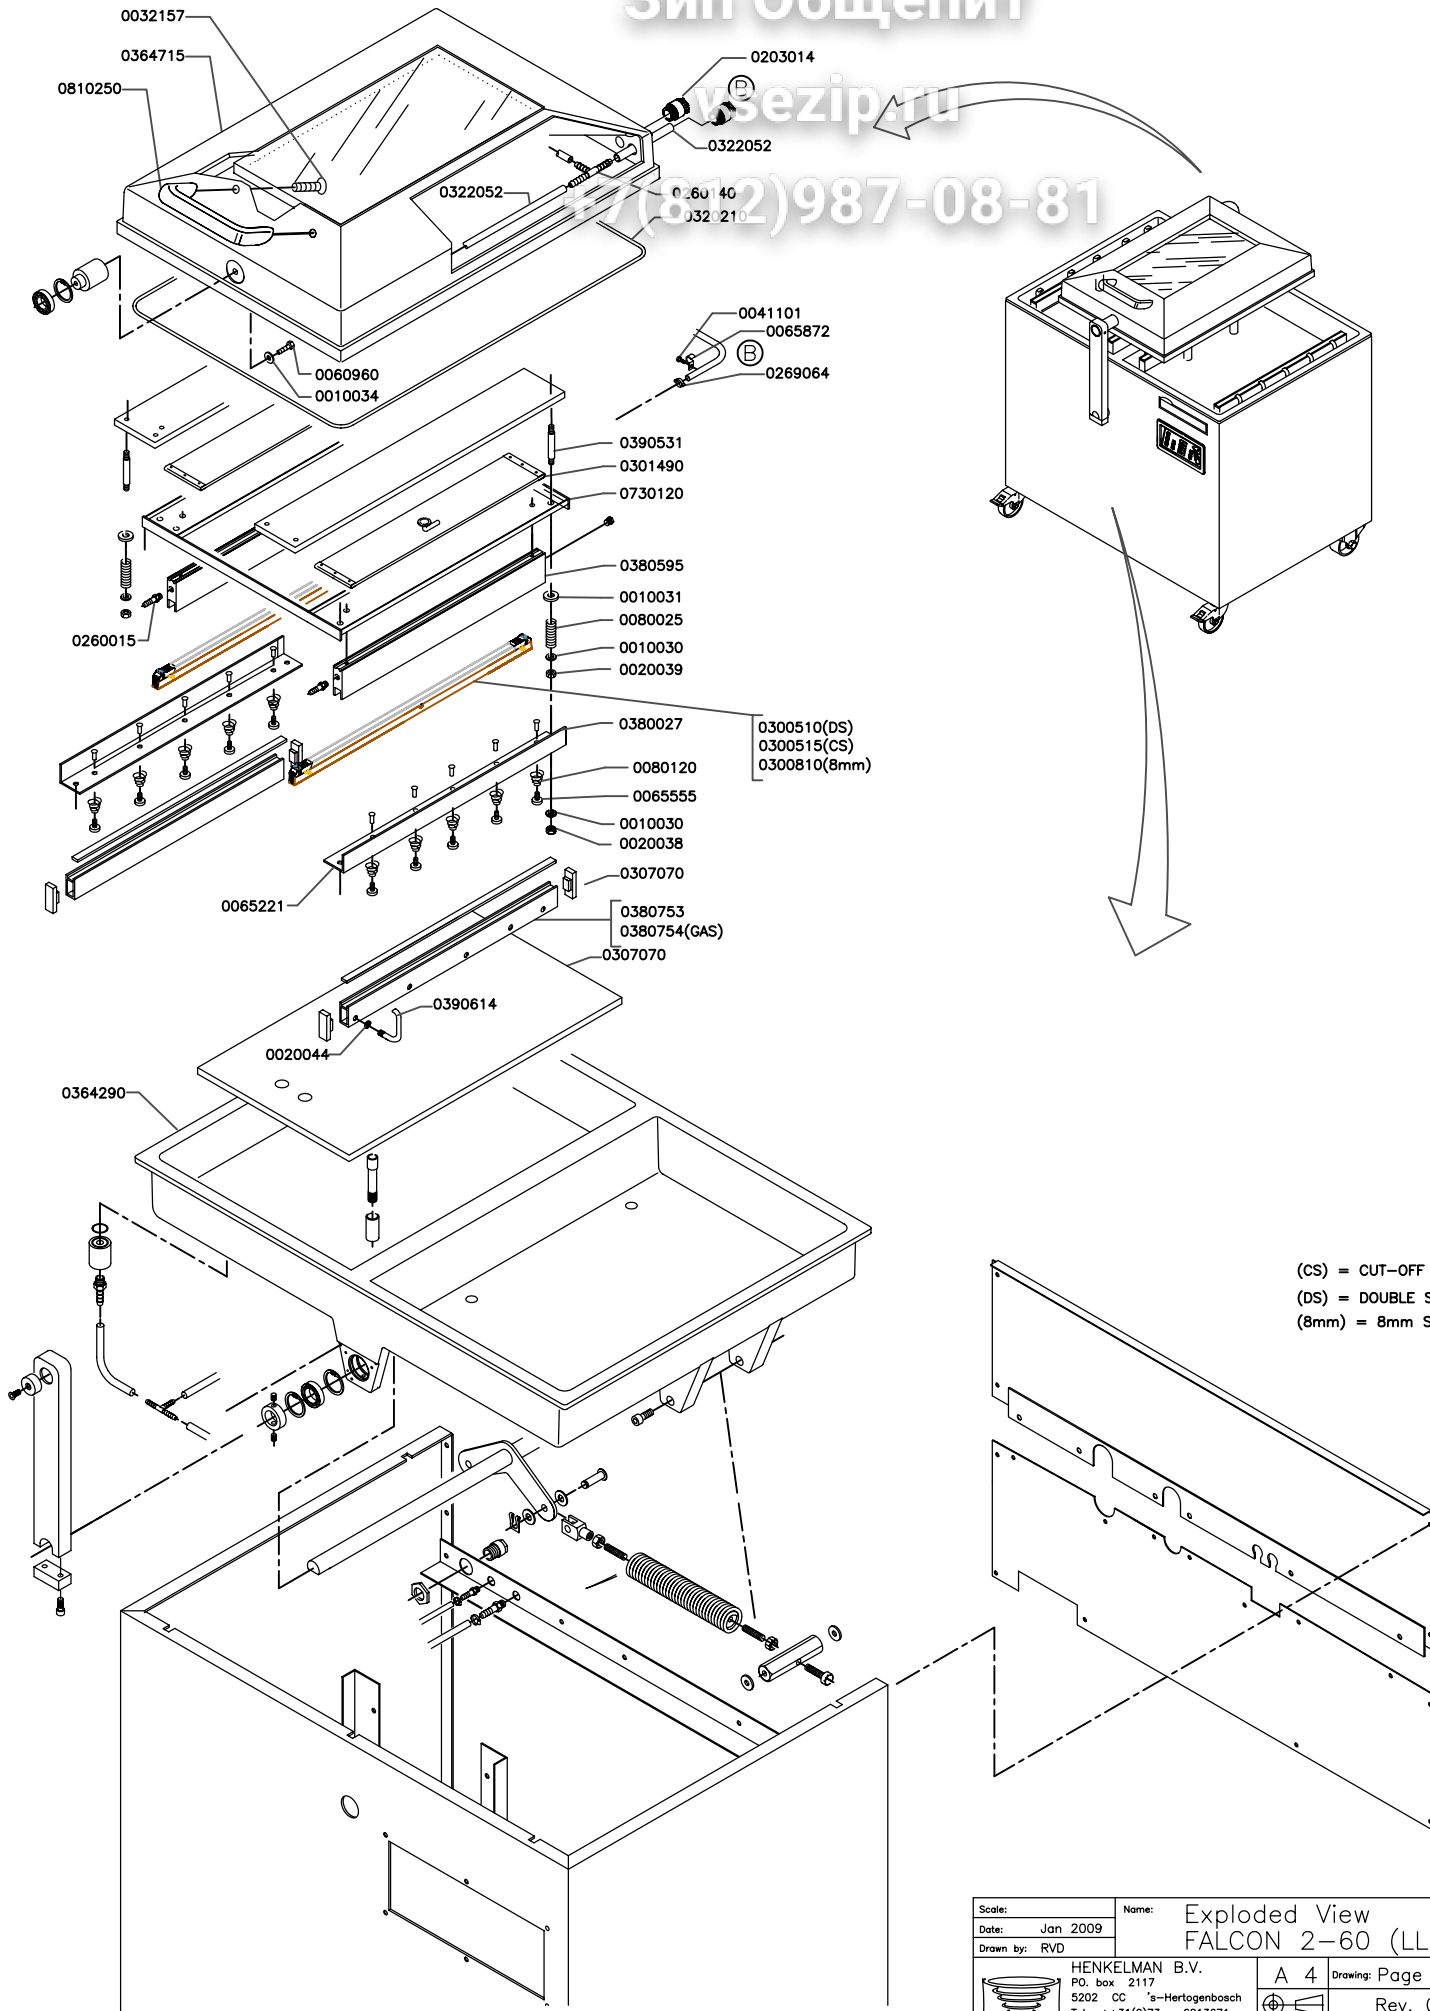

Зип-Общепит
vsezip.ru

+7(812)987-08-81

- 0433010(220-240-1-50)
- 0433500(220-230-1-60)
- 0433000(230-400-3-50)
- 0433125(230-400-3-50)
- 0433700
- (190-210/380-420-3-50/60)

Scale:	Name: Exploded View FALCON 2-60
Date: Jan 2009	
Drawn by: MD	
HENKELMAN B.V. P.O. box 2117 5202 CC 's-Hertogenbosch Tel. ++31(0)73 - 6213671 Fax ++31(0)73 - 6221318 The Netherlands	
A 4 Drawing: Page 1-3 Rev 050	

(CS) = CUT-OFF SEAL
(DS) = DOUBLE SEAL
(8mm) = 8mm SEAL

Scale:	Name:	Exploded View FALCON 2-60 (SS)	
Date:	March 2008		
Drawn by:	MD		
 HENKELMAN B.V. P.O. box 2117 5202 CC 's-Hertogenbosch Tel. ++31(0)73 - 6213671 Fax ++31(0)73 - 6221318 The Netherlands		A 4	Drawing: Page 2-3
		 Rev. 030 <small>Ownership explicitly reserved. Multiplication or information to third parties in any form is not permitted without written permission of the owner.</small>	

Зип Общепит

www.sezip.ru

812)987-08-81

(CS) = CUT-OFF SEAL
 (DS) = DOUBLE SEAL
 (8mm) = 8mm SEAL

Scale:	Name:	Exploded View FALCON 2-60 (LL)	
Date: Jan 2009			
Drawn by: RVD			
 HENKELMAN B.V. P.O. box 2117 5202 CC 's-Hertogenbosch Tel. ++31(0)73 - 6213671 Fax ++31(0)73 - 6221318 The Netherlands	A 4	Drawing: Page 3-3	
	 Rev. 030		
	<small>Ownership explicitly reserved. Multiplication or information to third parties in any form is not permitted without written permission of the owner.</small>		