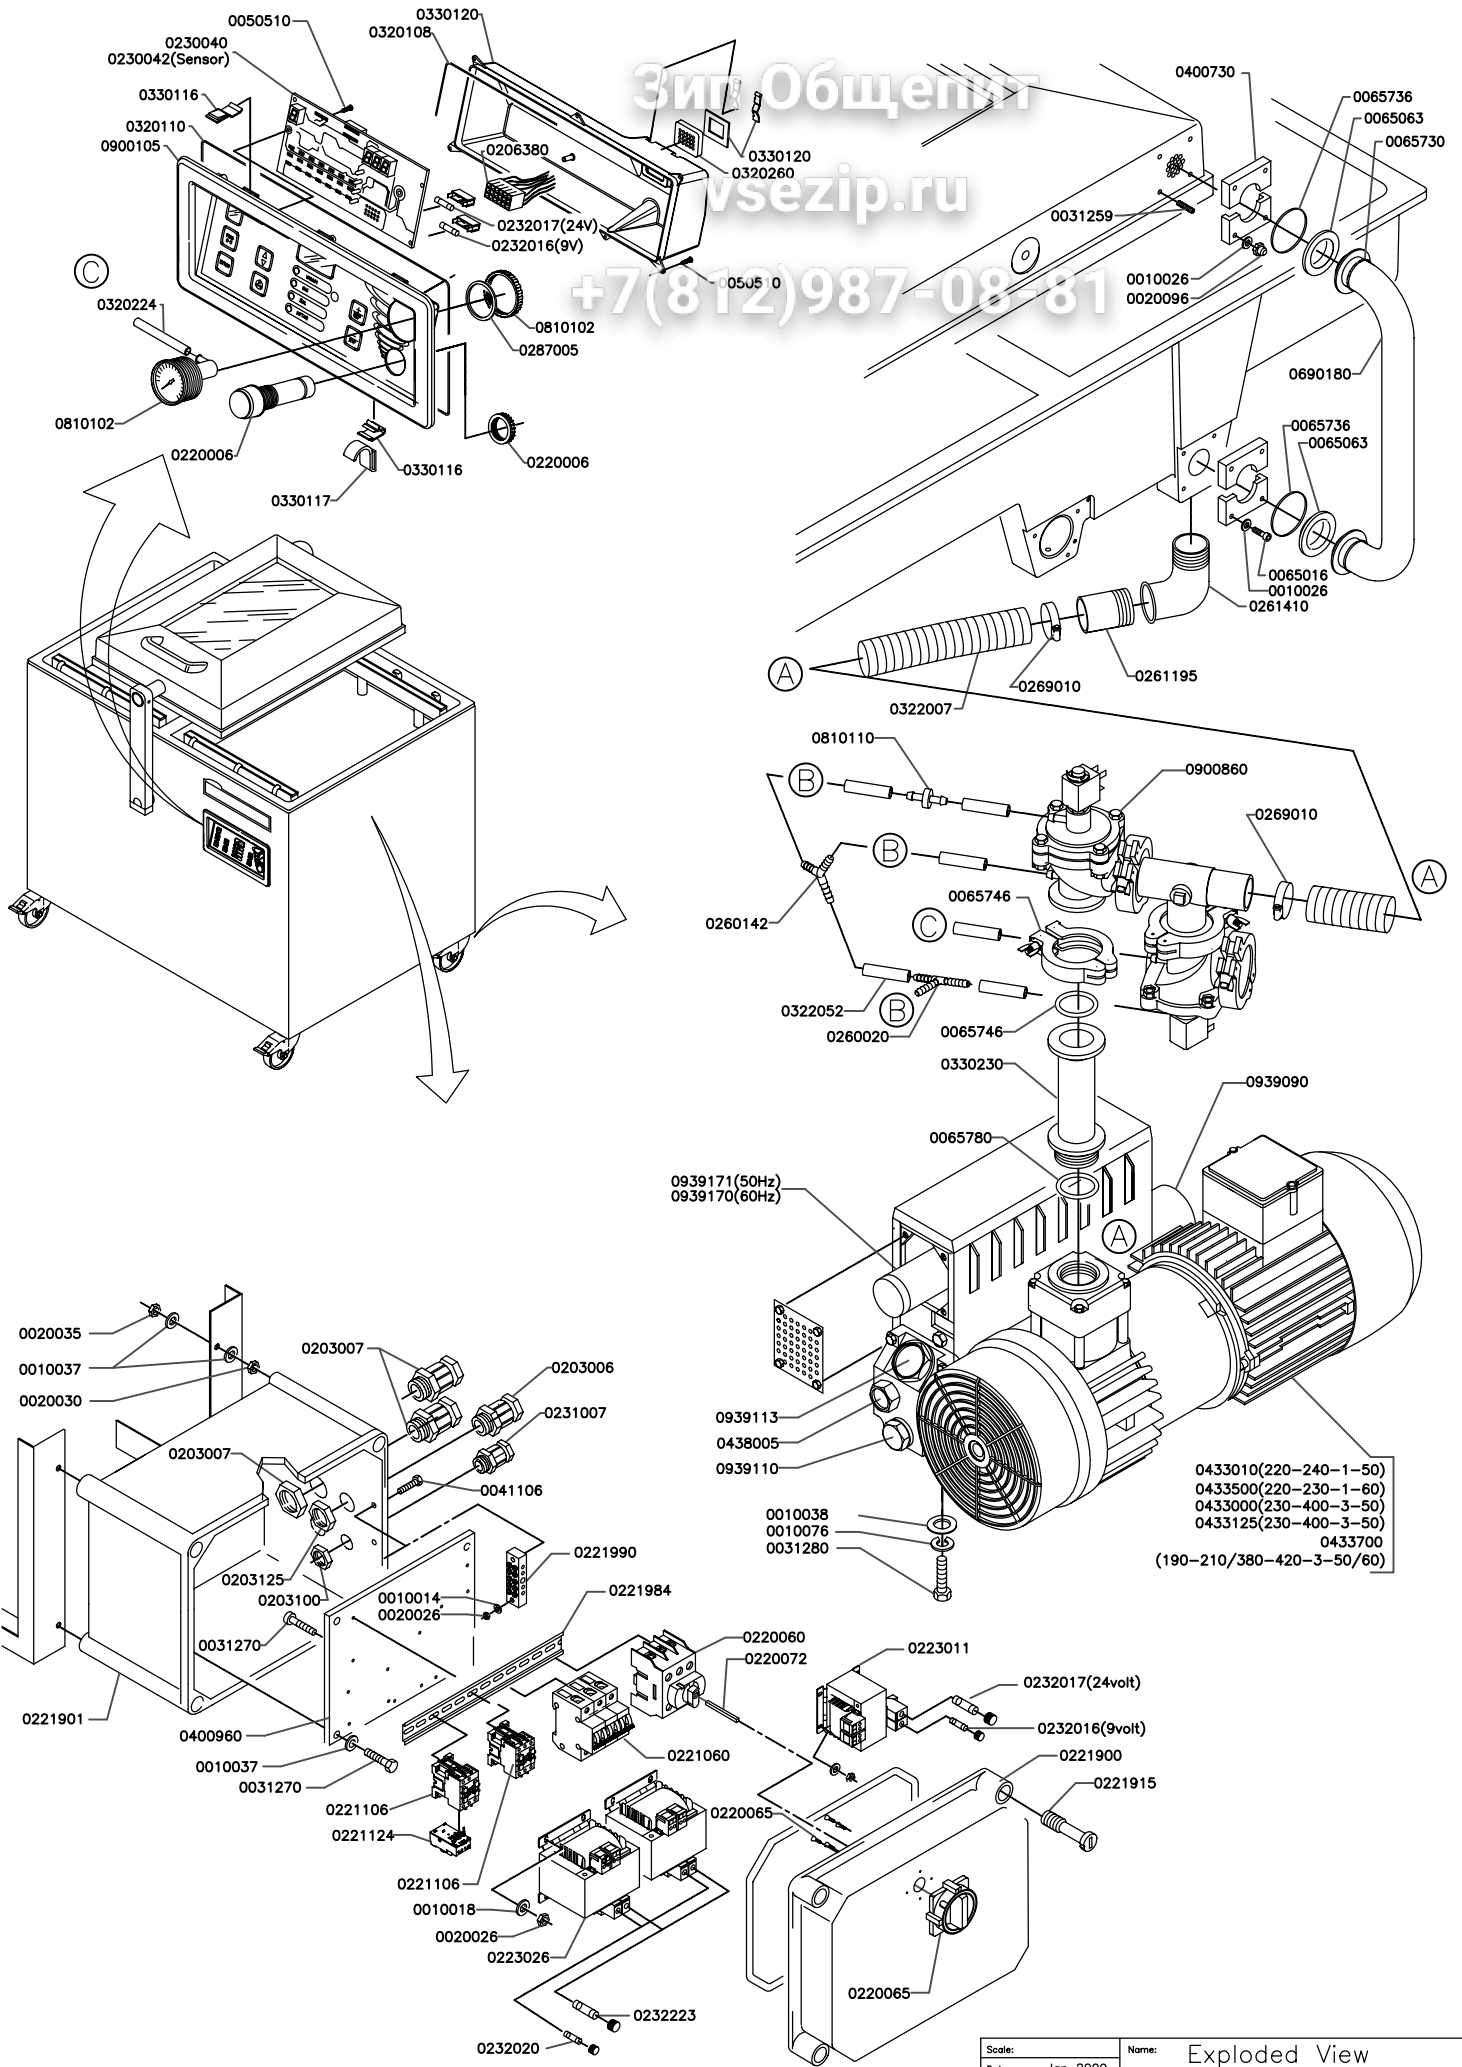

Зип-Общепит
vsezip.ru

+7(812)987-08-81

- 0433010(220-240-1-50)
- 0433500(220-230-1-60)
- 0433000(230-400-3-50)
- 0433125(230-400-3-50)
- 0433700
- (190-210/380-420-3-50/60)

Scale:	Name: Exploded View FALCON 2-60
Date: Jan 2009	
Drawn by: MD	
HENKELMAN B.V. P.O. box 2117 5202 CC 's-Hertogenbosch Tel. ++31(0)73 - 6213671 Fax ++31(0)73 - 6221318 The Netherlands	
A 4 Drawing: Page 1-3 Rev 050	

(CS) = CUT-OFF SEAL
(DS) = DOUBLE SEAL
(8mm) = 8mm SEAL

Scale:	Name:	Exploded View FALCON 2-60 (SS)	
Date:	March 2008		
Drawn by:	MD		
 HENKELMAN B.V. P.O. box 2117 5202 CC 's-Hertogenbosch Tel. ++31(0)73 - 6213671 Fax ++31(0)73 - 6221318 The Netherlands		A 4	Drawing: Page 2-3
		 Rev. 030 <small>Ownership explicitly reserved. Multiplication or information to third parties in any form is not permitted without written permission of the owner.</small>	

Зип Общепит

www.sezip.ru

812)987-08-81

(CS) = CUT-OFF SEAL
 (DS) = DOUBLE SEAL
 (8mm) = 8mm SEAL

Scale:	Name:	Exploded View FALCON 2-60 (LL)	
Date: Jan 2009			
Drawn by: RVD			
 HENKELMAN B.V. P.O. box 2117 5202 CC 's-Hertogenbosch Tel. ++31(0)73 - 6213671 Fax ++31(0)73 - 6221318 The Netherlands	A 4	Drawing: Page 3-3	
	 Rev. 030		
	<small>Ownership explicitly reserved. Multiplication or information to third parties in any form is not permitted without written permission of the owner.</small>		