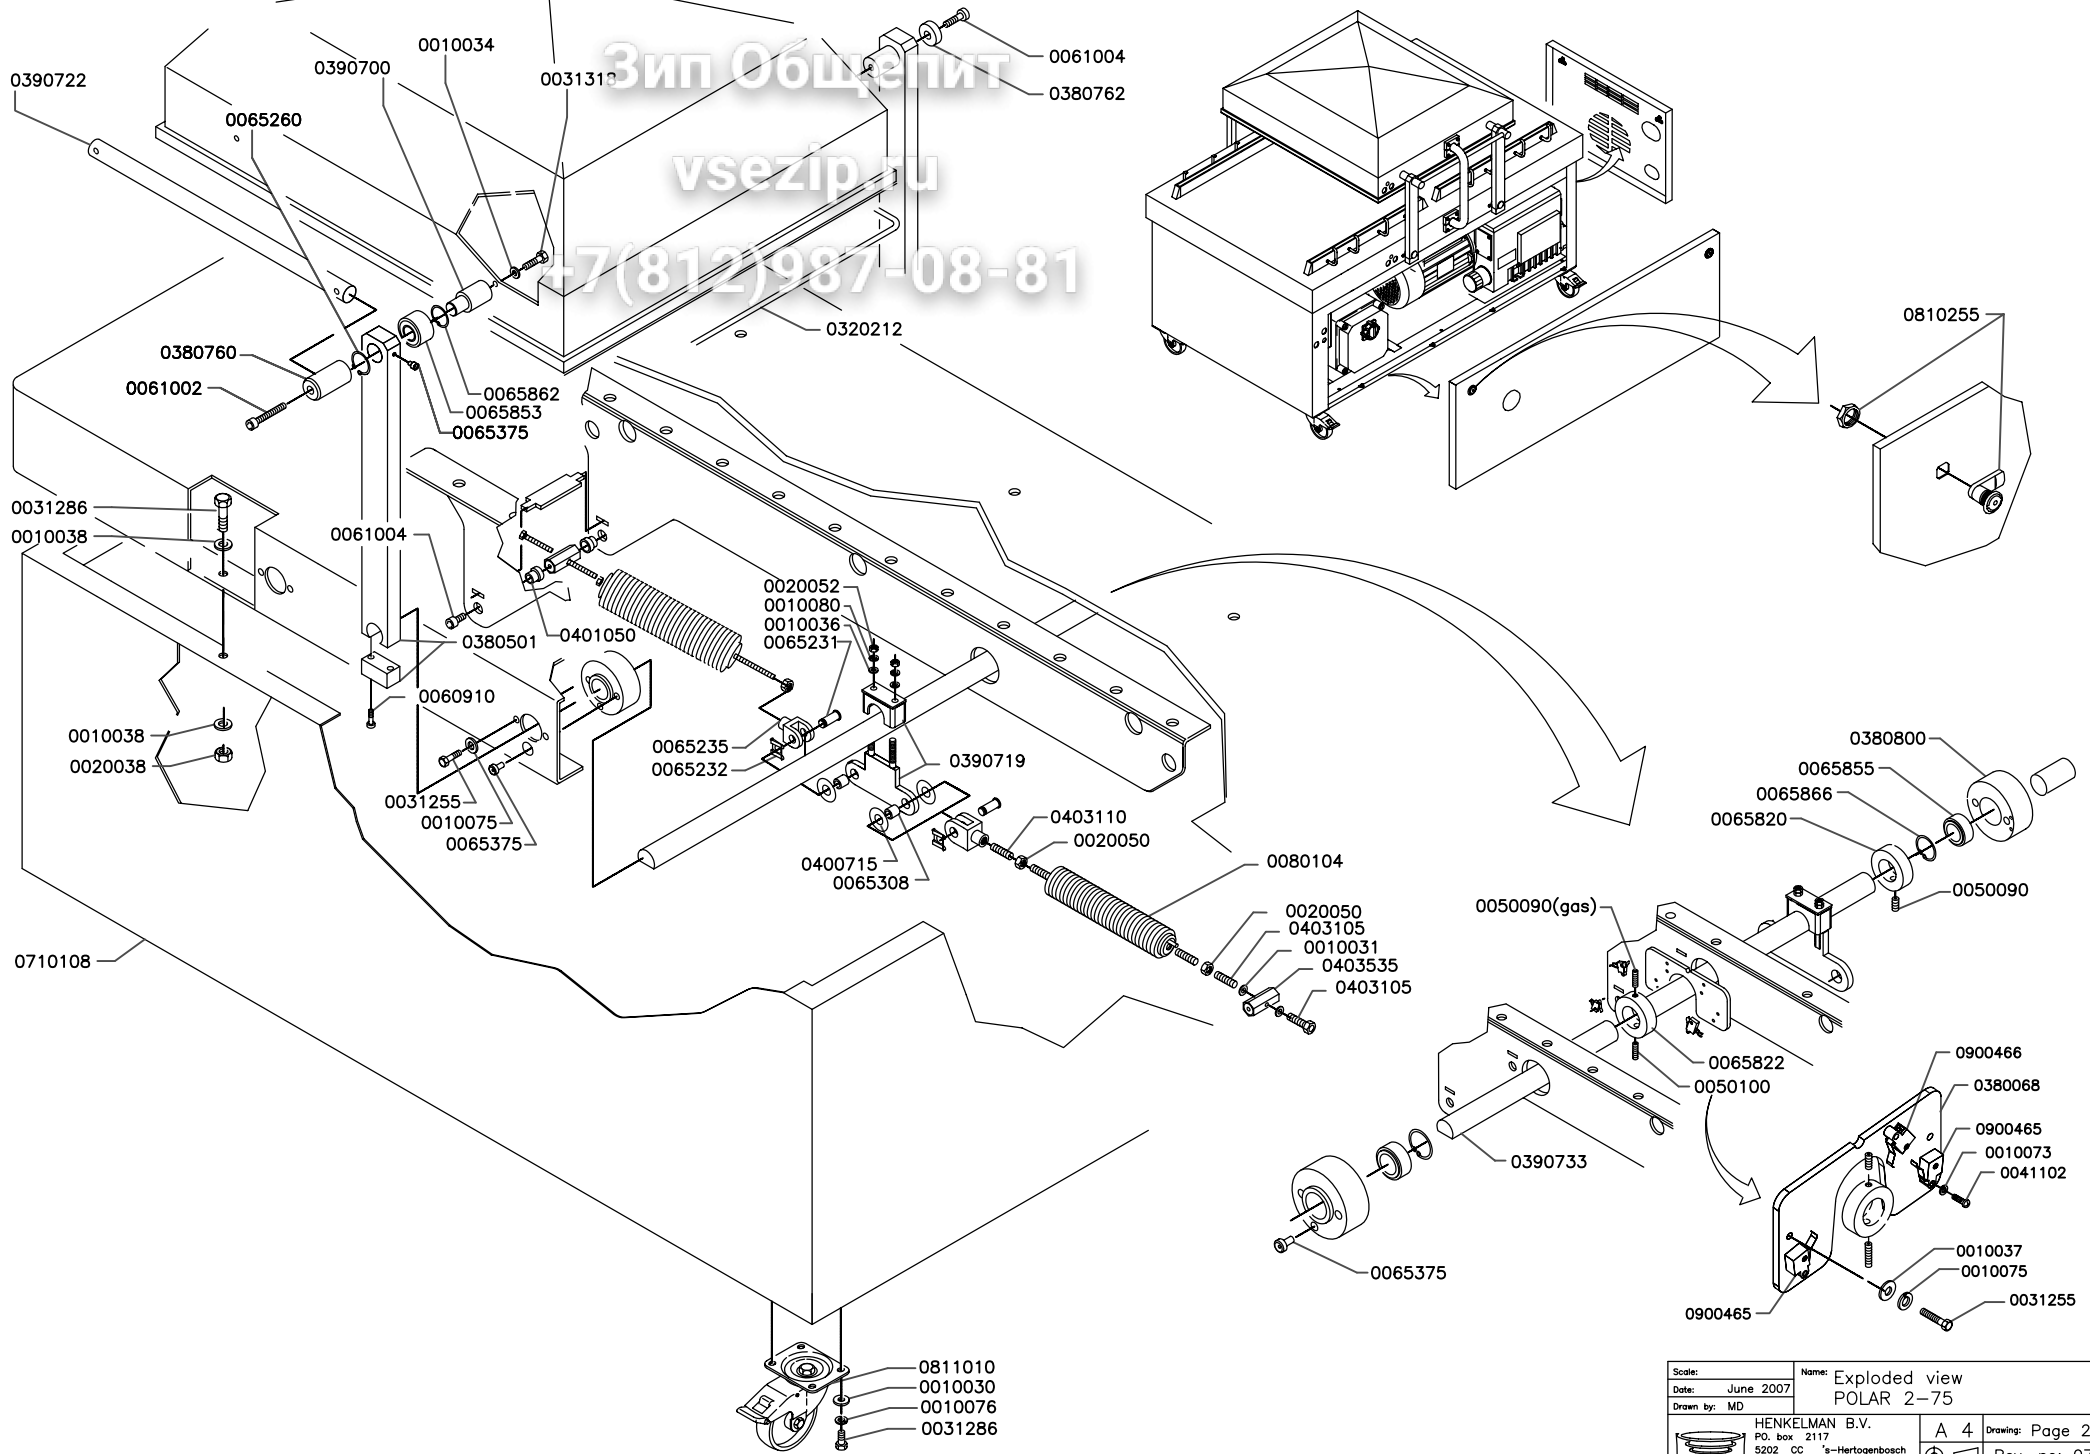

Зип Общепит
 vsezip.ru
 +7(812)987-08-81

Scale:	Name: Exploded view
Date: June 2007	POLAR 2-75
Drawn by: MD	
HENKELMAN B.V. P.O. box 2117 5202 CC s-Hertogenbosch Tel. ++31(0)73 - 6213671 Fax ++31(0)73 - 6221318 The Netherlands	A 4 Drawing: Page 2-4 Rev, no: 070

Зип Овщепит
 vsezip.ru
 +7(812) 987-03-81

(CS) = CUT-OFF SEAL
 (DS) = DOUBLE SEAL
 (8mm) = 8mm SEAL

Scale:	Name: Exploded view
Date: April 2007	POLAR 2-75 (SS)
Drawn by: MD	
 HENKELMAN B.V. P.O. box 2117 5202 CC 's-Hertogenbosch Tel. ++31(0)73 - 6213671 Fax ++31(0)73 - 6221318 The Netherlands	A 4 Drawing: Page 3-4 Rev. no: 060
	<small>Ownership explicitly reserved. Multiplication or information to third parties in any form is not permitted without written permission of the owner.</small>

Зип Общепит
vsezip.ru

+7(812)987-08-81

(CS) = CUT-OFF SEAL
(DS) = DOUBLE SEAL
(8mm) = 8mm SEAL

Scale:	Name: Exploded view
Date: Jan 2009	POLAR 2-75 (LL)
Drawn by: RVD	
HENKELMAN B.V. P.O. box 2117 5202 CC 's-Hertogenbosch Tel. ++31(0)73 - 6213671 Fax ++31(0)73 - 6221318 The Netherlands	
A 4	Drawing: Page 4-4
Rev. no:	
Ownership explicitly reserved. Multiplication or information to third parties in any form is not permitted without written permission of the owner.	