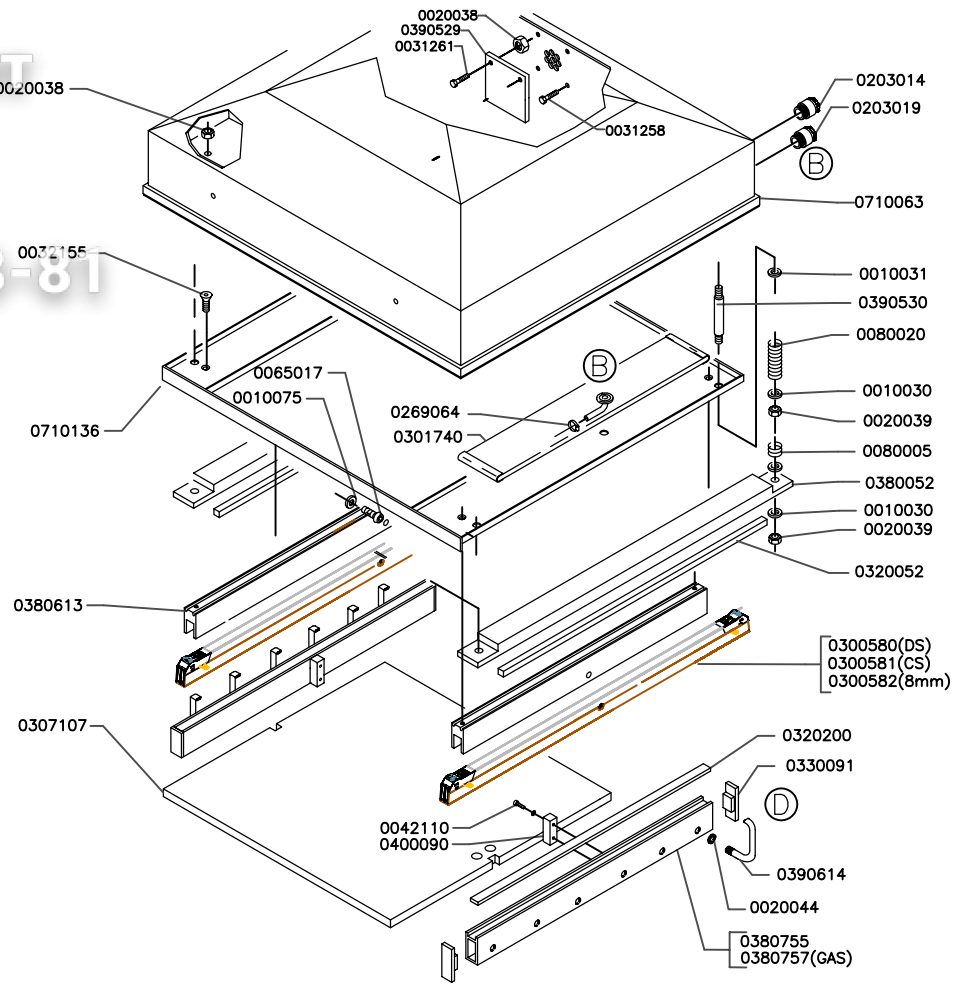

Зип Овщепит
 vsezip.ru
 +7(812) 987-03-81

(CS) = CUT-OFF SEAL
 (DS) = DOUBLE SEAL
 (8mm) = 8mm SEAL

Scale:	Name: Exploded view
Date: April 2007	POLAR 2-75 (SS)
Drawn by: MD	
 HENKELMAN B.V. P.O. box 2117 5202 CC 's-Hertogenbosch Tel. ++31(0)73 - 6213671 Fax ++31(0)73 - 6221318 The Netherlands	A 4 Drawing: Page 3-4 Rev. no: 060
	<small>Ownership explicitly reserved. Multiplication or information to third parties in any form is not permitted without written permission of the owner.</small>

Зип Общепит
vsezip.ru

+7(812)987-08-81

(CS) = CUT-OFF SEAL
(DS) = DOUBLE SEAL
(8mm) = 8mm SEAL

Scale:	Name: Exploded view
Date: Jan 2009	POLAR 2-75 (LL)
Drawn by: RVD	
HENKELMAN B.V. P.O. box 2117 5202 CC 's-Hertogenbosch Tel. ++31(0)73 - 6213671 Fax ++31(0)73 - 6221318 The Netherlands	
A 4	Drawing: Page 4-4
Rev. no:	
Ownership explicitly reserved. Multiplication or information to third parties in any form is not permitted without written permission of the owner.	