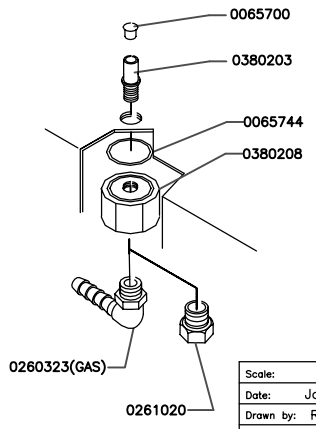

Зип Овщепит
 vsezip.ru
 +7(812) 987-03-81

(CS) = CUT-OFF SEAL
 (DS) = DOUBLE SEAL
 (8mm) = 8mm SEAL

Scale:	Name: Exploded view
Date: April 2007	POLAR 2-75 (SS)
Drawn by: MD	
 HENKELMAN B.V. P.O. box 2117 5202 CC 's-Hertogenbosch Tel. ++31(0)73 - 6213671 Fax ++31(0)73 - 6221318 The Netherlands	A 4 Drawing: Page 3-4 Rev. no: 060
	<small>Ownership explicitly reserved. Multiplication or information to third parties in any form is not permitted without written permission of the owner.</small>

Зип Общепит
vsezip.ru

+7(812)987-08-81

(CS) = CUT-OFF SEAL
(DS) = DOUBLE SEAL
(8mm) = 8mm SEAL

Scale:	Name: Exploded view
Date: Jan 2009	POLAR 2-75 (LL)
Drawn by: RVD	
HENKELMAN B.V. P.O. box 2117 5202 CC 's-Hertogenbosch Tel. ++31(0)73 - 6213671 Fax ++31(0)73 - 6221318 The Netherlands	
A 4	Drawing: Page 4-4
Rev. no:	
Ownership explicitly reserved. Multiplication or information to third parties in any form is not permitted without written permission of the owner.	