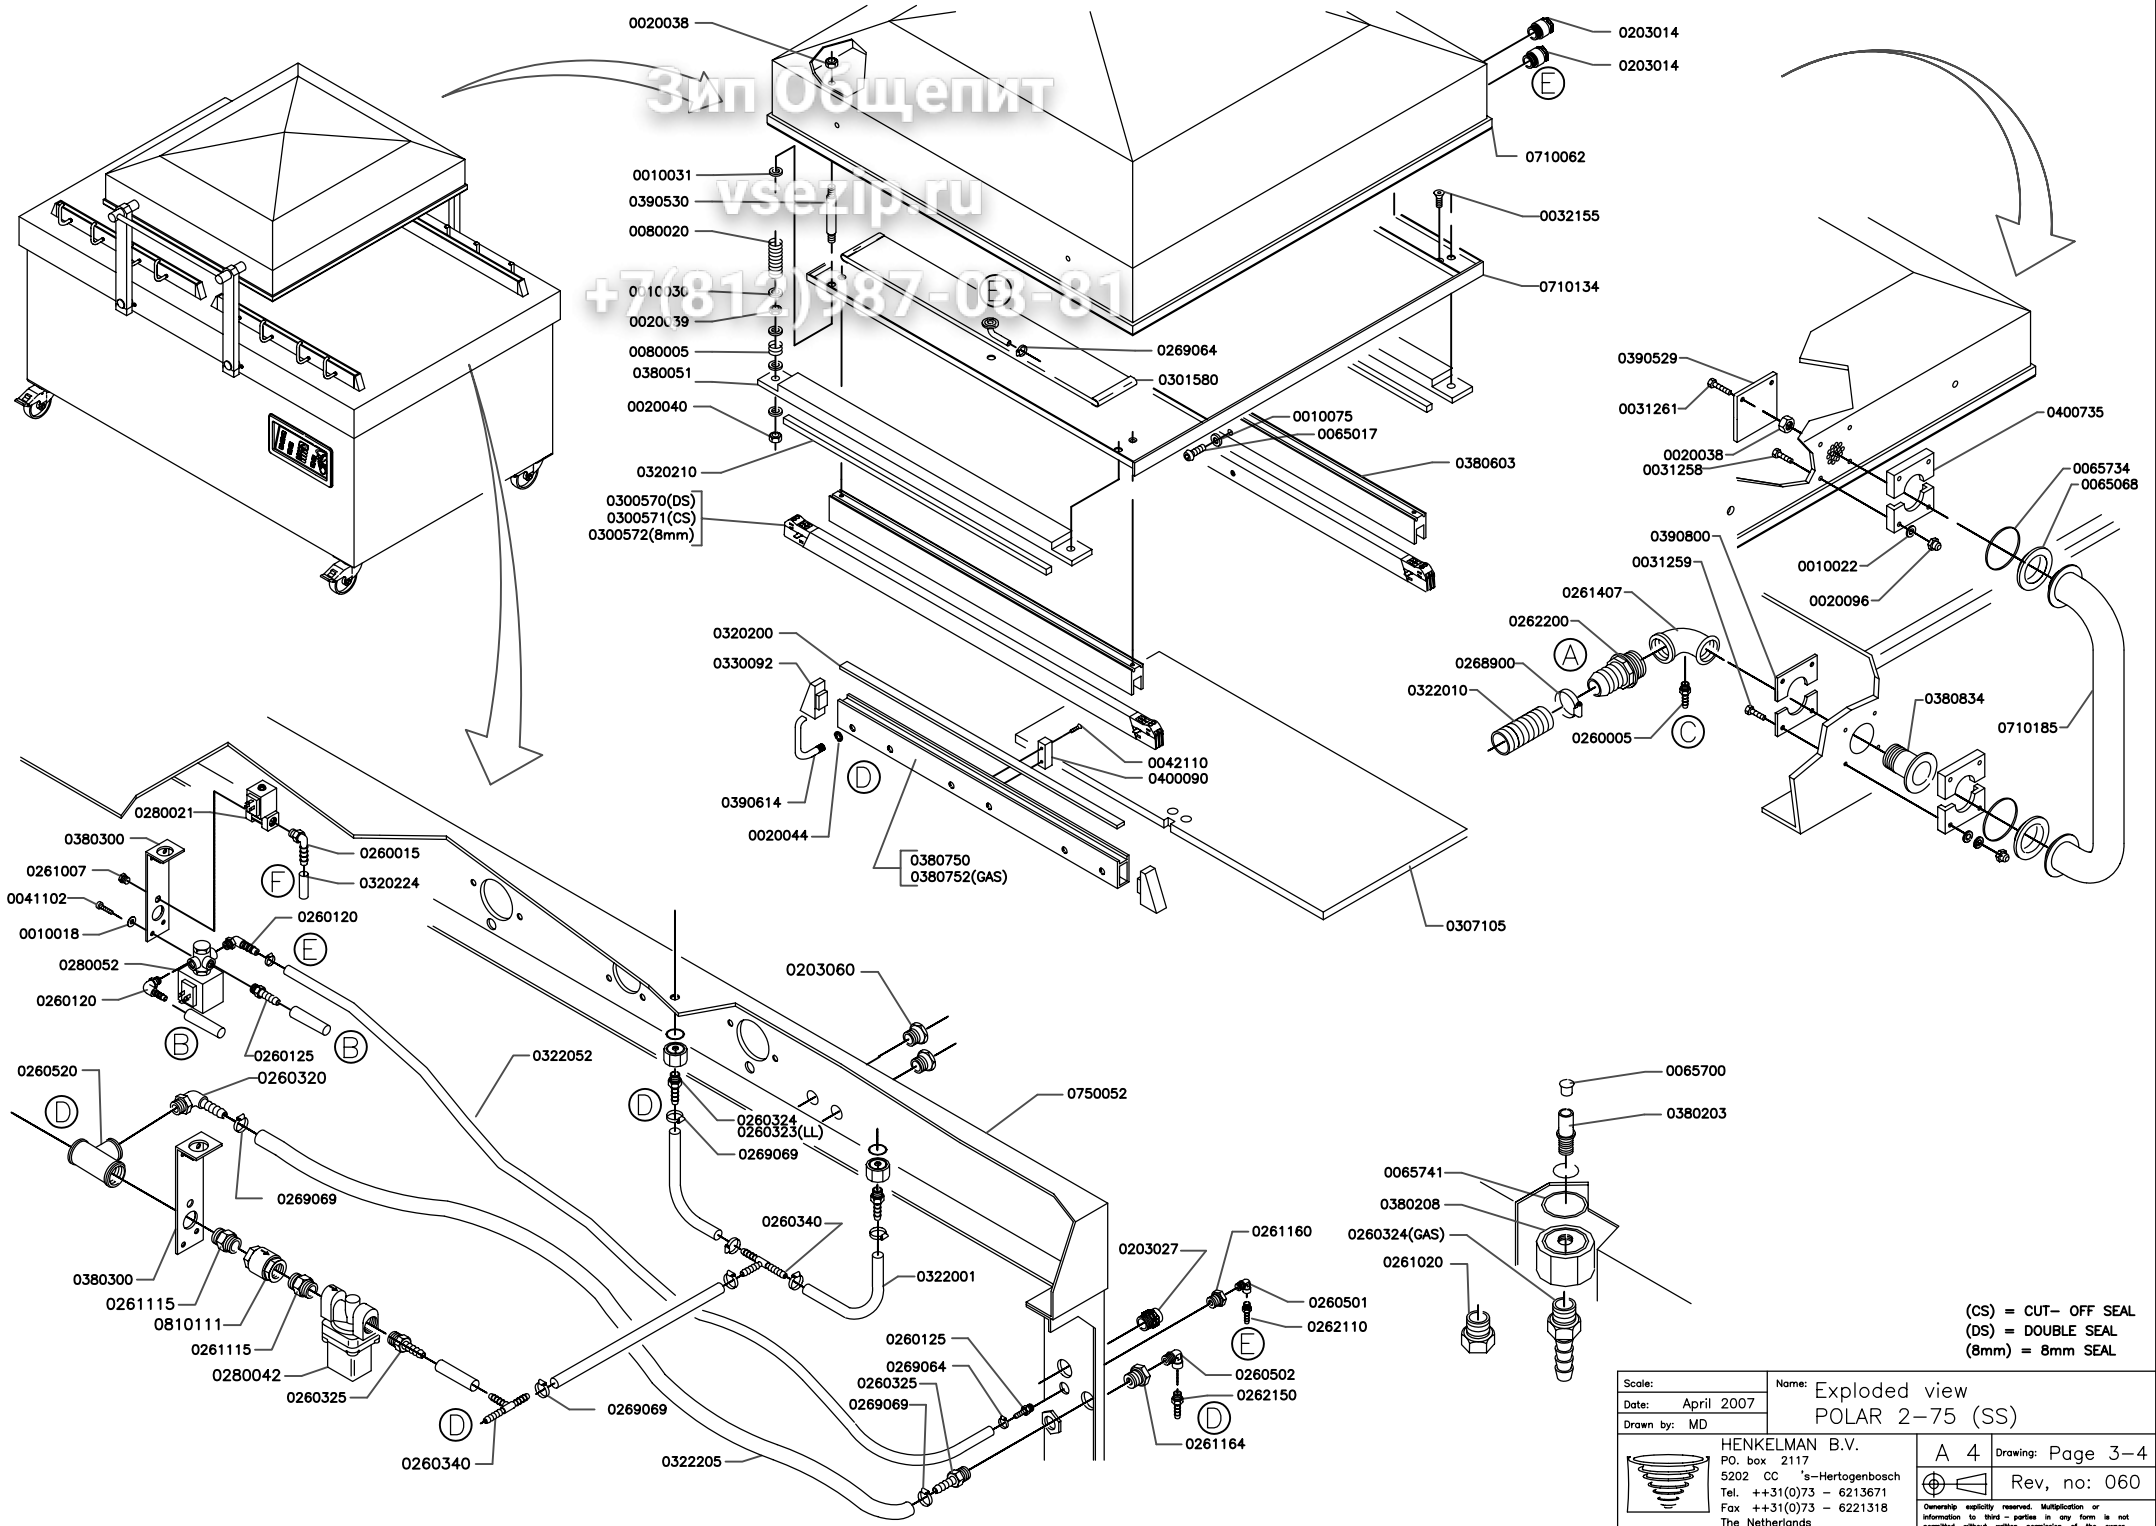

Зип Общепит
 vsezip.ru
 +7(812)987-08-81

Scale:	Name: Exploded view
Date: June 2007	POLAR 2-75
Drawn by: MD	
HENKELMAN B.V. P.O. box 2117 5202 CC s-Hertogenbosch Tel. ++31(0)73 - 6213671 Fax ++31(0)73 - 6221318 The Netherlands	A 4 Drawing: Page 2-4 Rev, no: 070

Зип Овщепит
 vsezip.ru
 +7(812) 987-03-81

(CS) = CUT-OFF SEAL
 (DS) = DOUBLE SEAL
 (8mm) = 8mm SEAL

Scale:	Name: Exploded view
Date: April 2007	POLAR 2-75 (SS)
Drawn by: MD	
 HENKELMAN B.V. P.O. box 2117 5202 CC 's-Hertogenbosch Tel. ++31(0)73 - 6213671 Fax ++31(0)73 - 6221318 The Netherlands	A 4 Drawing: Page 3-4 Rev. no: 060
	<small>Ownership explicitly reserved. Multiplication or information to third parties in any form is not permitted without written permission of the owner.</small>

Зип Общепит
vsezip.ru

+7(812)987-08-81

(CS) = CUT-OFF SEAL
(DS) = DOUBLE SEAL
(8mm) = 8mm SEAL

Scale:	Name: Exploded view
Date: Jan 2009	POLAR 2-75 (LL)
Drawn by: RVD	
HENKELMAN B.V. P.O. box 2117 5202 CC 's-Hertogenbosch Tel. ++31(0)73 - 6213671 Fax ++31(0)73 - 6221318 The Netherlands	
A 4	Drawing: Page 4-4
Rev. no:	
Ownership explicitly reserved. Multiplication or information to third parties in any form is not permitted without written permission of the owner.	