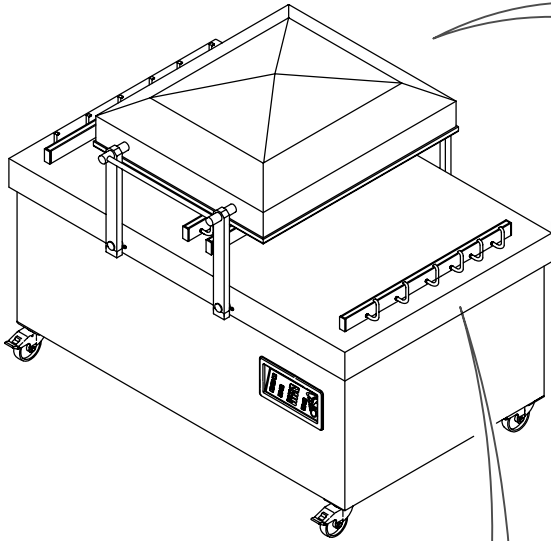

Зип Овщепит
 vsezip.ru
 +7(812) 987-03-81

(CS) = CUT-OFF SEAL
 (DS) = DOUBLE SEAL
 (8mm) = 8mm SEAL

Scale:	Name: Exploded view
Date: April 2007	POLAR 2-75 (SS)
Drawn by: MD	
 HENKELMAN B.V. P.O. box 2117 5202 CC 's-Hertogenbosch Tel. ++31(0)73 - 6213671 Fax ++31(0)73 - 6221318 The Netherlands	A 4 Drawing: Page 3-4 Rev. no: 060
	<small>Ownership explicitly reserved. Multiplication or information to third parties in any form is not permitted without written permission of the owner.</small>

Зип Общепит
vsezip.ru

+7(812)987-08-81

(CS) = CUT-OFF SEAL
(DS) = DOUBLE SEAL
(8mm) = 8mm SEAL

Scale:	Name: Exploded view
Date: Jan 2009	POLAR 2-75 (LL)
Drawn by: RVD	
HENKELMAN B.V. P.O. box 2117 5202 CC 's-Hertogenbosch Tel. ++31(0)73 - 6213671 Fax ++31(0)73 - 6221318 The Netherlands	
A 4	Drawing: Page 4-4
Rev. no:	
Ownership explicitly reserved. Multiplication or information to third parties in any form is not permitted without written permission of the owner.	