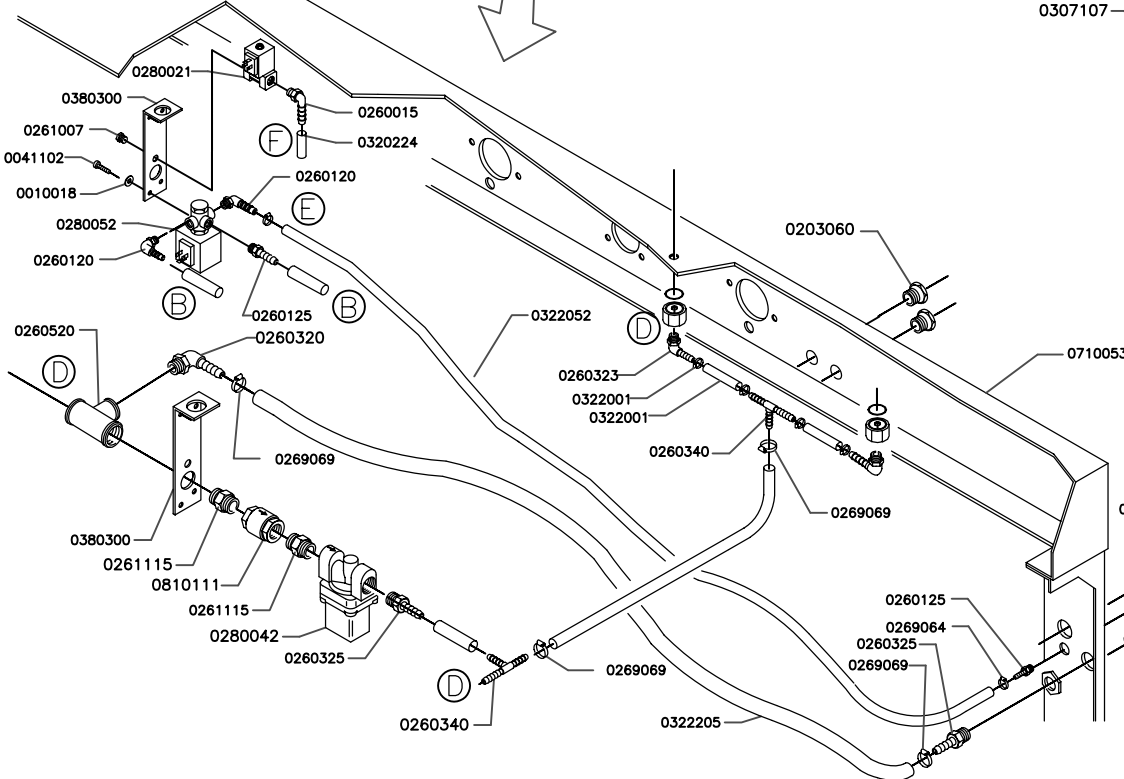

Зип Овщепит
 vsezip.ru
 +7(812) 987-03-81

(CS) = CUT-OFF SEAL
 (DS) = DOUBLE SEAL
 (8mm) = 8mm SEAL

Scale:	Name: Exploded view
Date: April 2007	POLAR 2-75 (SS)
Drawn by: MD	
 HENKELMAN B.V. P.O. box 2117 5202 CC 's-Hertogenbosch Tel. ++31(0)73 - 6213671 Fax ++31(0)73 - 6221318 The Netherlands	A 4 Drawing: Page 3-4 Rev. no: 060
	<small>Ownership explicitly reserved. Multiplication or information to third parties in any form is not permitted without written permission of the owner.</small>

Зип Общепит
vsezip.ru

+7(812)987-08-81

(CS) = CUT-OFF SEAL
(DS) = DOUBLE SEAL
(8mm) = 8mm SEAL

Scale:	Name: Exploded view
Date: Jan 2009	POLAR 2-75 (LL)
Drawn by: RVD	
HENKELMAN B.V. P.O. box 2117 5202 CC 's-Hertogenbosch Tel. ++31(0)73 - 6213671 Fax ++31(0)73 - 6221318 The Netherlands	
A 4	Drawing: Page 4-4
Rev. no:	
Ownership explicitly reserved. Multiplication or information to third parties in any form is not permitted without written permission of the owner.	