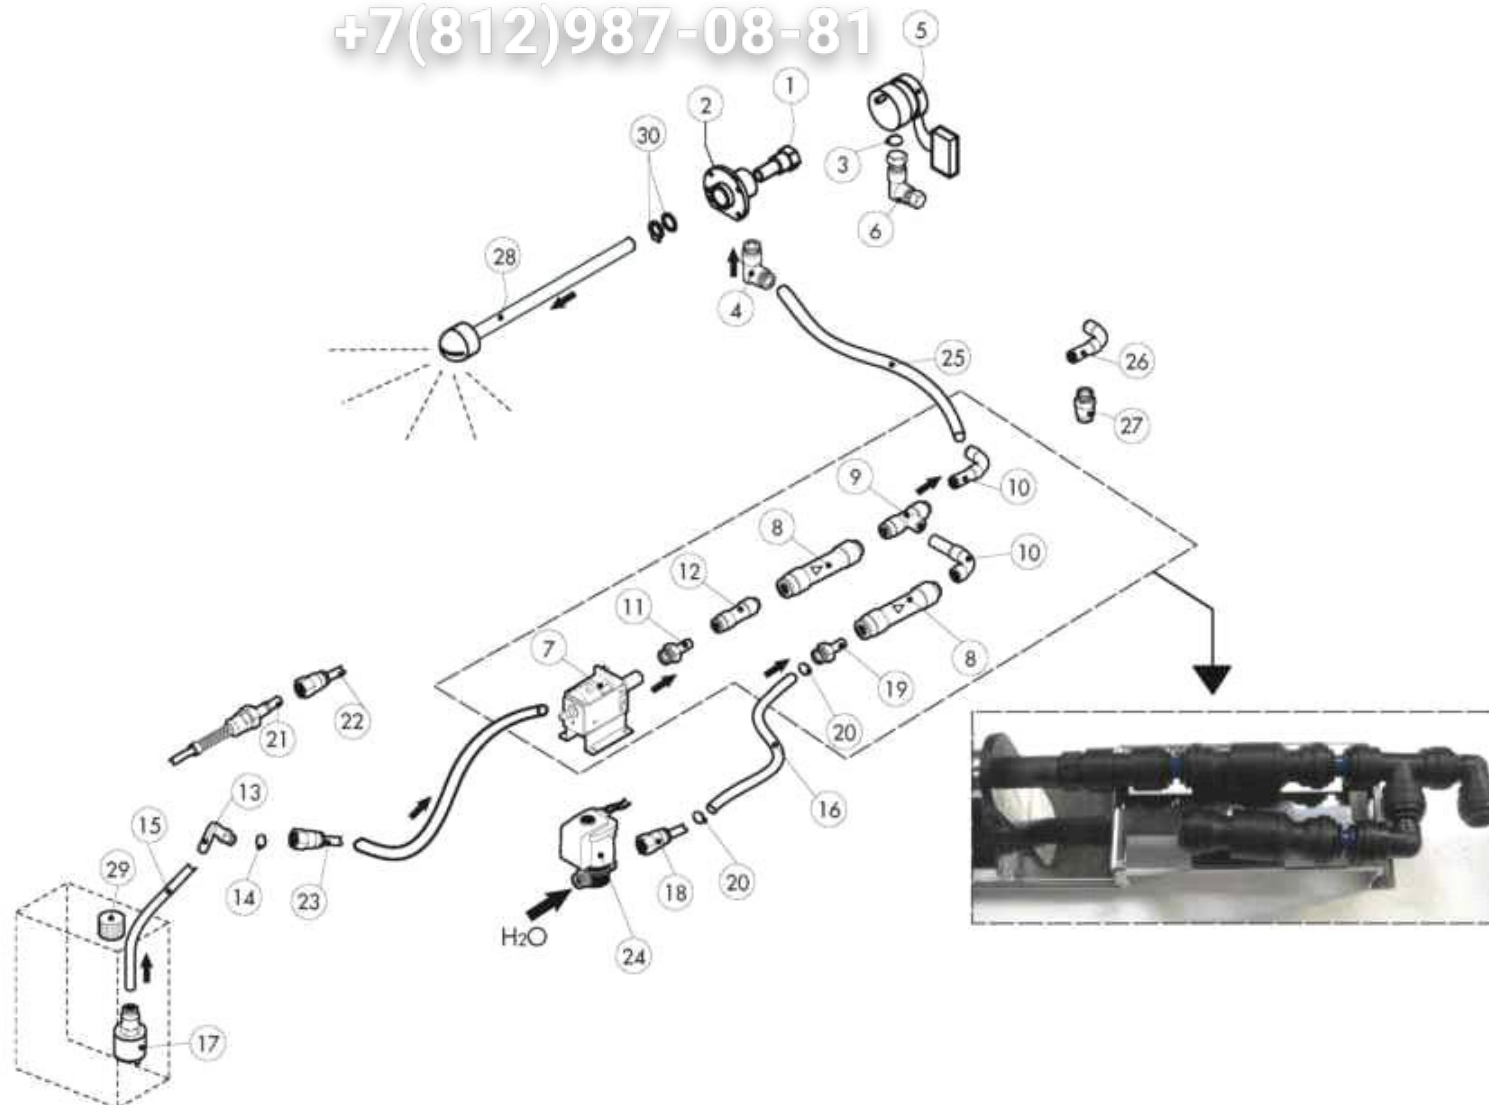

ATTENZIONE: PER TENSIONI SPECIALI, SPECIFICARE SEMPRE IL MODELLO DI FORNO ELETTRICO E IL NUMERO DI SERIE.
ATTENTION: FOR SPECIAL VOLTAGES, PLEASE ALWAYS SPECIFY THE OVEN MODEL AND THE SERIAL NUMBER.

ATTENTION: POUR TENSIONS SPÉCIALES, MERCI DE SPÉCIFIER TOUJOURS LE MODÈLE DU FOUR ET LE NUMÉRO DE SÉRIE.
ACHTUNG: BEI SONDRERSPANNUNGEN, BITTE IMMER OFEN-MODELL UND SERIENNUMMER GEBEN.

ed. 0713

+7(812)987-08-81

TAV. B

REV 071 S