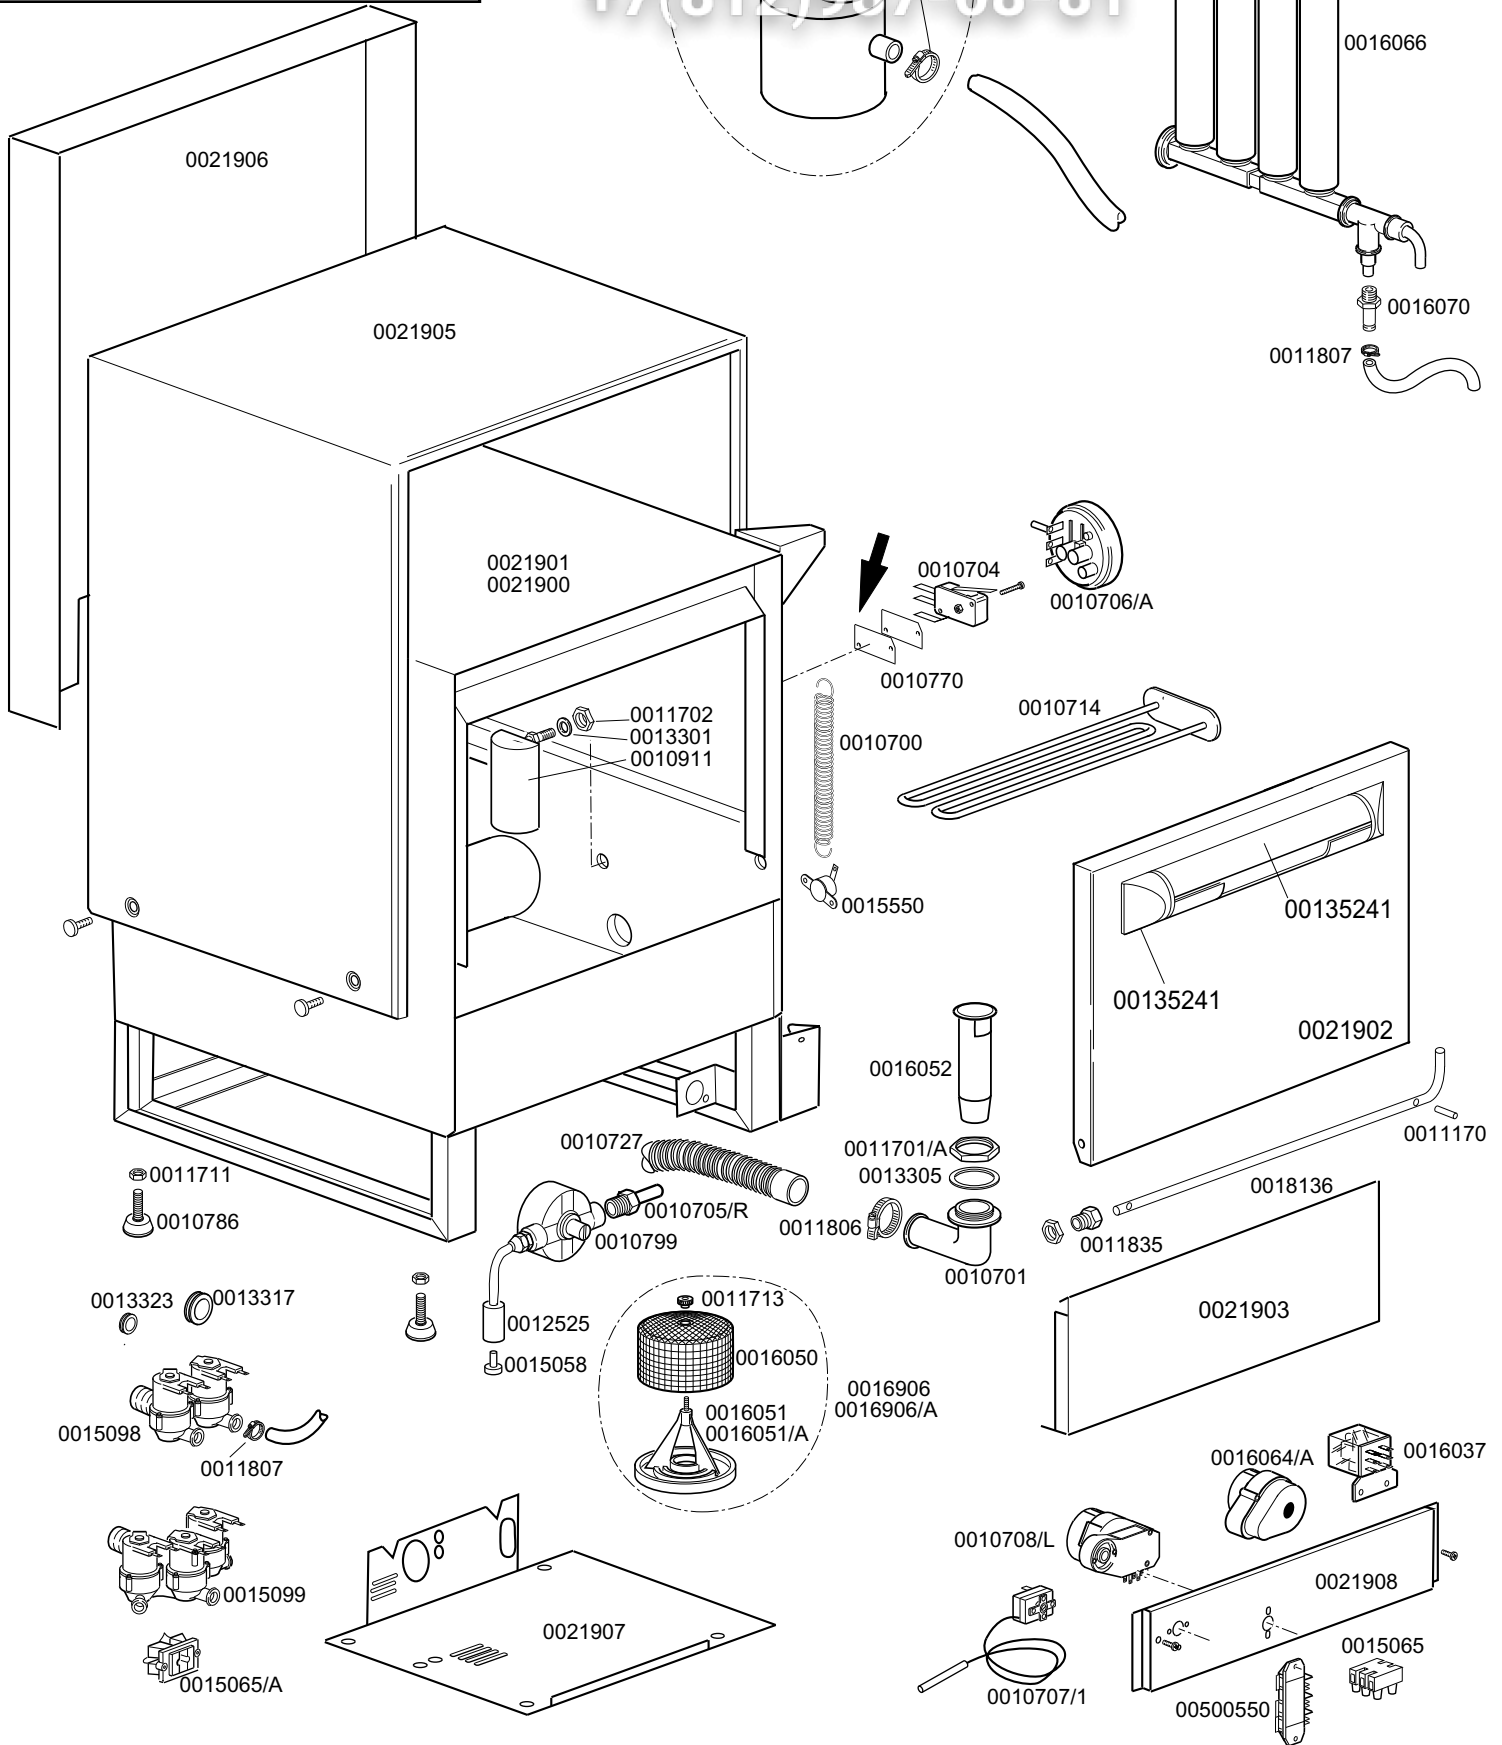

	TABLE	REV
	KI4510	01
DISHWASHER K-36		
From serial NR.00010948 on		

Зип Общепит
 zipp.ru
 +7(812)937-08-81

Зип Общепит

DISHWASHER K-36

TABLE
KI4510

vsezip.ru

+7(812)912-3131

CODE	DESCRIPTION	CODE	DESCRIPTION
0016066	1 Liter 4 element decalcifier	0021908	Electrical component panel
0010700	Door spring	0010727	1,5 m. H2O drain liner
0010701	Drain elbow	0013240	Handle door in plastic
0010704	16-A Door safety micro-switch	0016037	B 1-2 Relay
0010705/R	8D. Pipe fitting	0016064/A	Timer 18' CDC
0010706/A	"EL" pressure switch		
0010707/1	Thermostat		
0010708/L	Rapid timer 120" 230/50		
0010714	2000W 240V Heating element		
0016052	Over flow device pipe		
0010770	Insulator for micro-switch		
0010786	M10x25 Small black foot		
0010799	Shining prod.dosing device T1000		
0010911	Air-trap		
0011170	M5x25 Security bolt		
0011701/A	Stainless steel nut for floor drain		
0011702	M8 Stainless steel nut		
0011711	M10 Zinc-Plated nut		
0011713	Filter fastening knulred nut		
0011806	25/40 Stainless steel clamps		
0011807	12/20 Stainless steel clamp		
0011807	12/20 Stainless steel clamp		
0011835	Brass bush		
0012525	Counter-weight for small filter		
0013301	14x8x1,5 D. Gasket		
0013305	44x32x3 Drain elbow gasket		
0013317	40D.Rubber cable-pass		
0013323	13D.Rubber cable-pass		
00135241	Plastic handle		
0015058	Small shin.prod.suct.filter		
0015065	12 Poles PA44 WP terminal board		
0015065/A	Cable fastener with screw		
0015098	Double solenoid valve		
0015099	Triple solenoid valve		
0015550	Conveyor safety thermostat		
0016050	Stainless steel filter net		
0016051	Filter botton		
0016051/A	Filter botton		
0016067	Salt container		
0016067/A	OR for salt container plug		
0016067/B	Salt container gasket		
0016067/C	Salt container ferrule		
0016067/D	Salt container plug		
0016070	CFD complete non-return valve		
0016082	Funnel		
0016906	30D. Connection pump suction filter		
0016906/A	50D. Connection pump suction filter		
0018136	Stars door rod		
0021900	Body standard version		
0021901	Body water softener version		
0021902	Complete door		
0021903	Lower panel		
0021905	Upper-later cover		
0021906	Back cover		
0021907	Botton protection		
00500550	3 Poles FV110 terminal board		