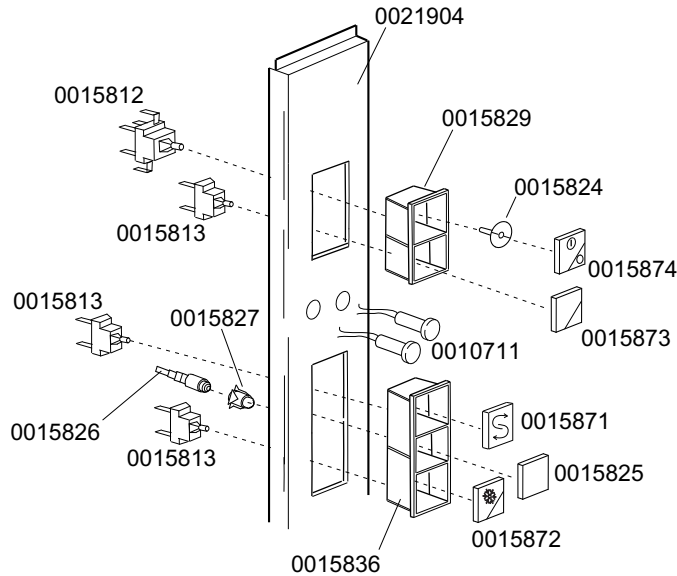

**WATER SOFTENER
VERSION**