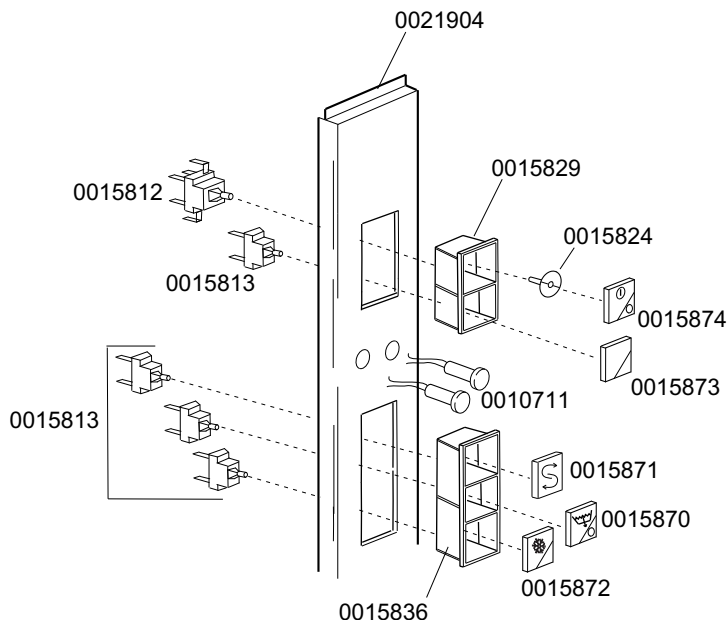

**WATER SOFTENER
+
DRAIN PUMP VERSION**