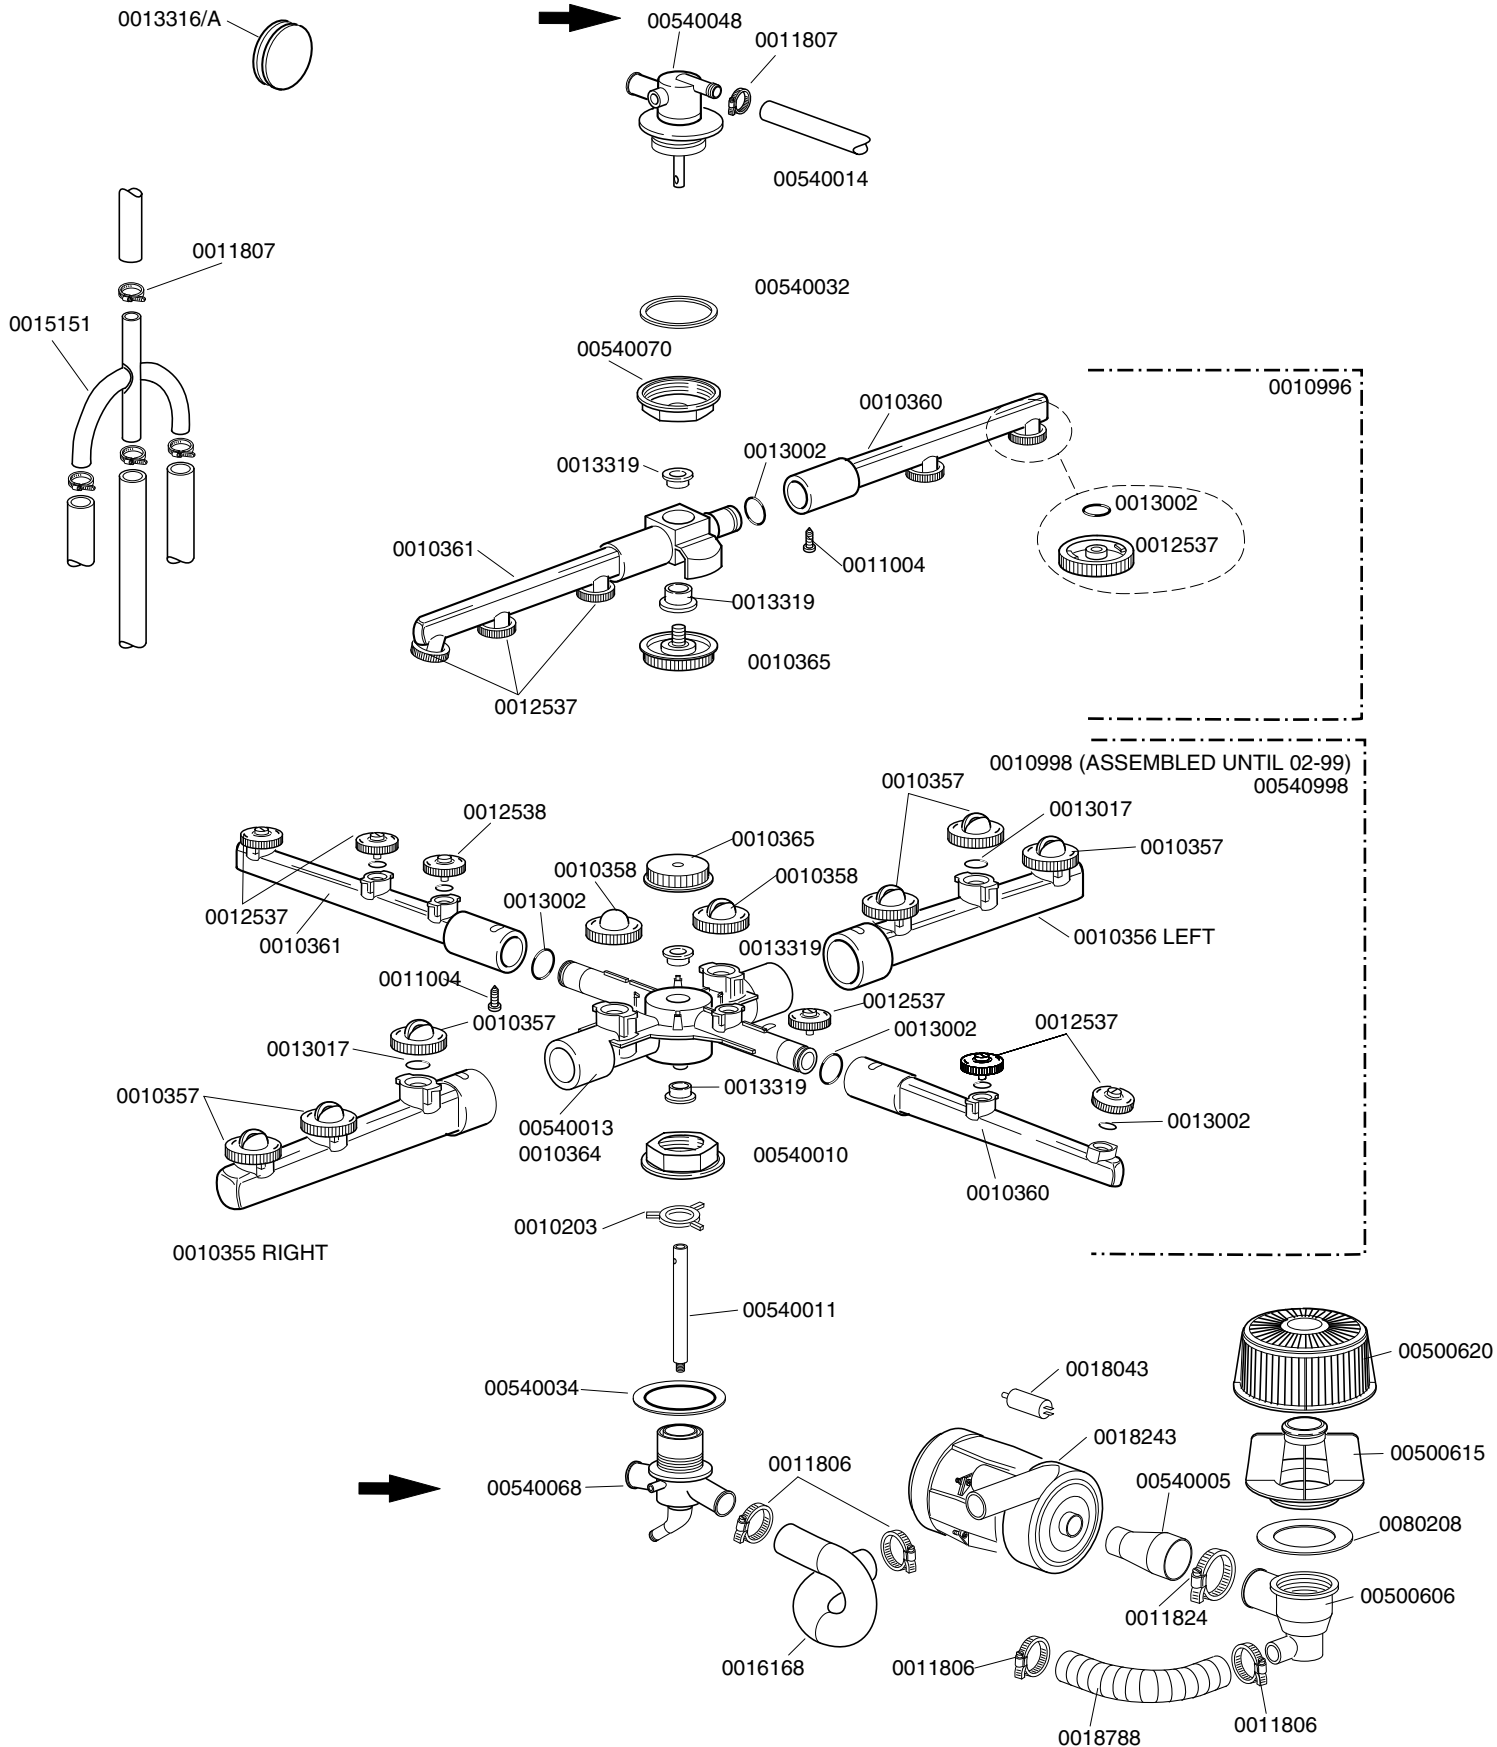

KROMO

**TABLE
KI3230**

**REV
01**

EXCEL K 40 LUX

Зип Общепит

vsezip.ru

+7(812)987-08-81