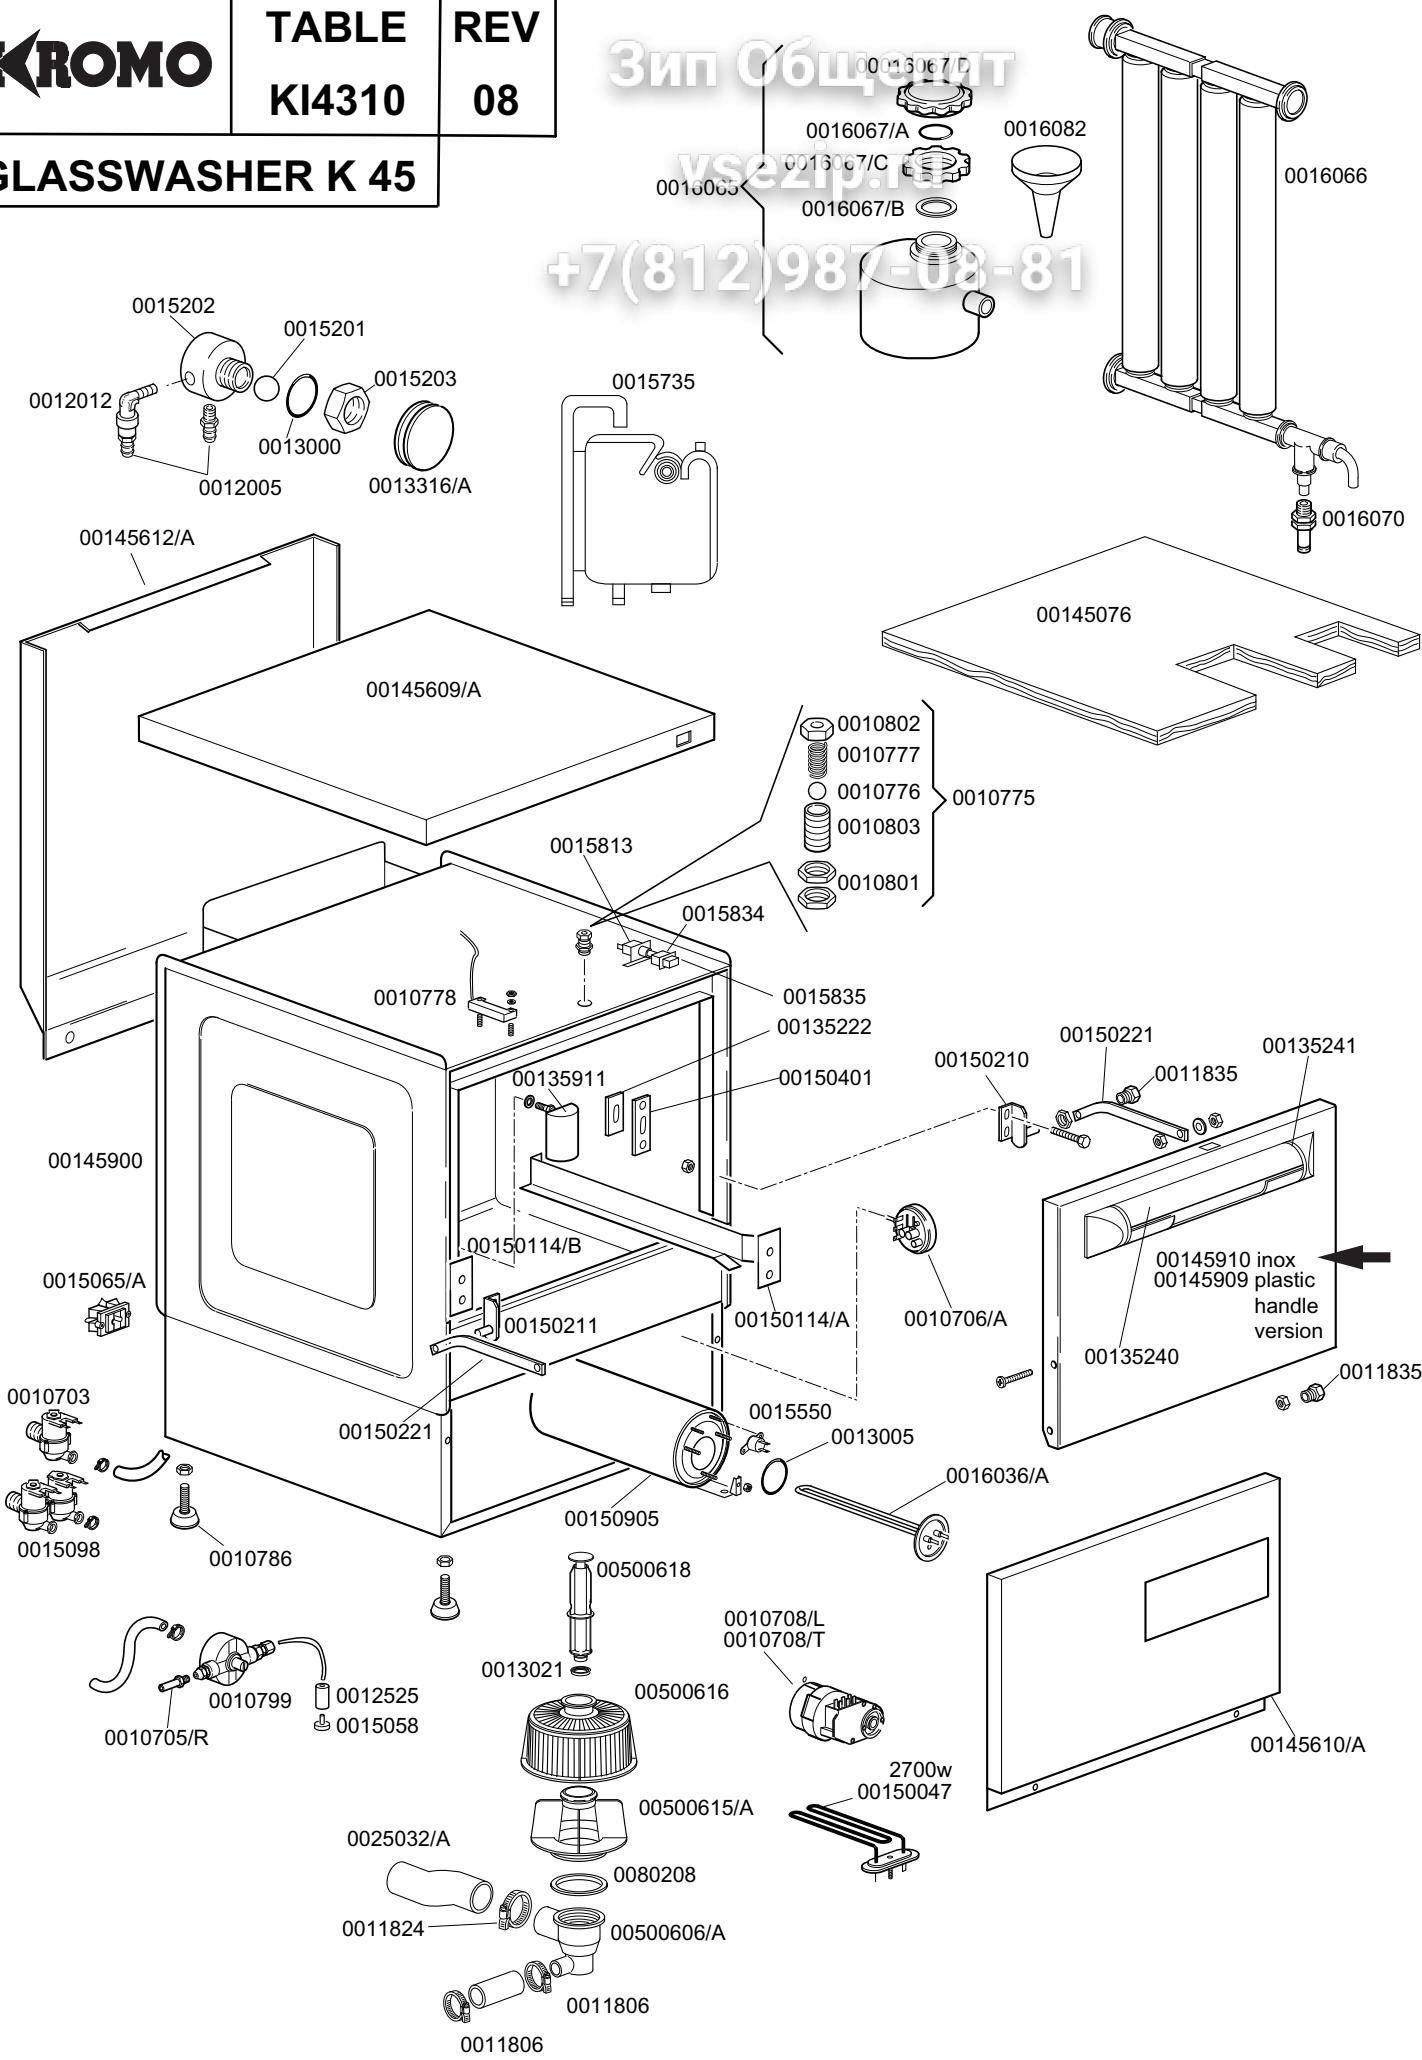

KROMO

TABLE
KI4310

REV
08

GLASSWASHER K 45

Зип Общедит
vsezip.ru
+7(812)987-08-81