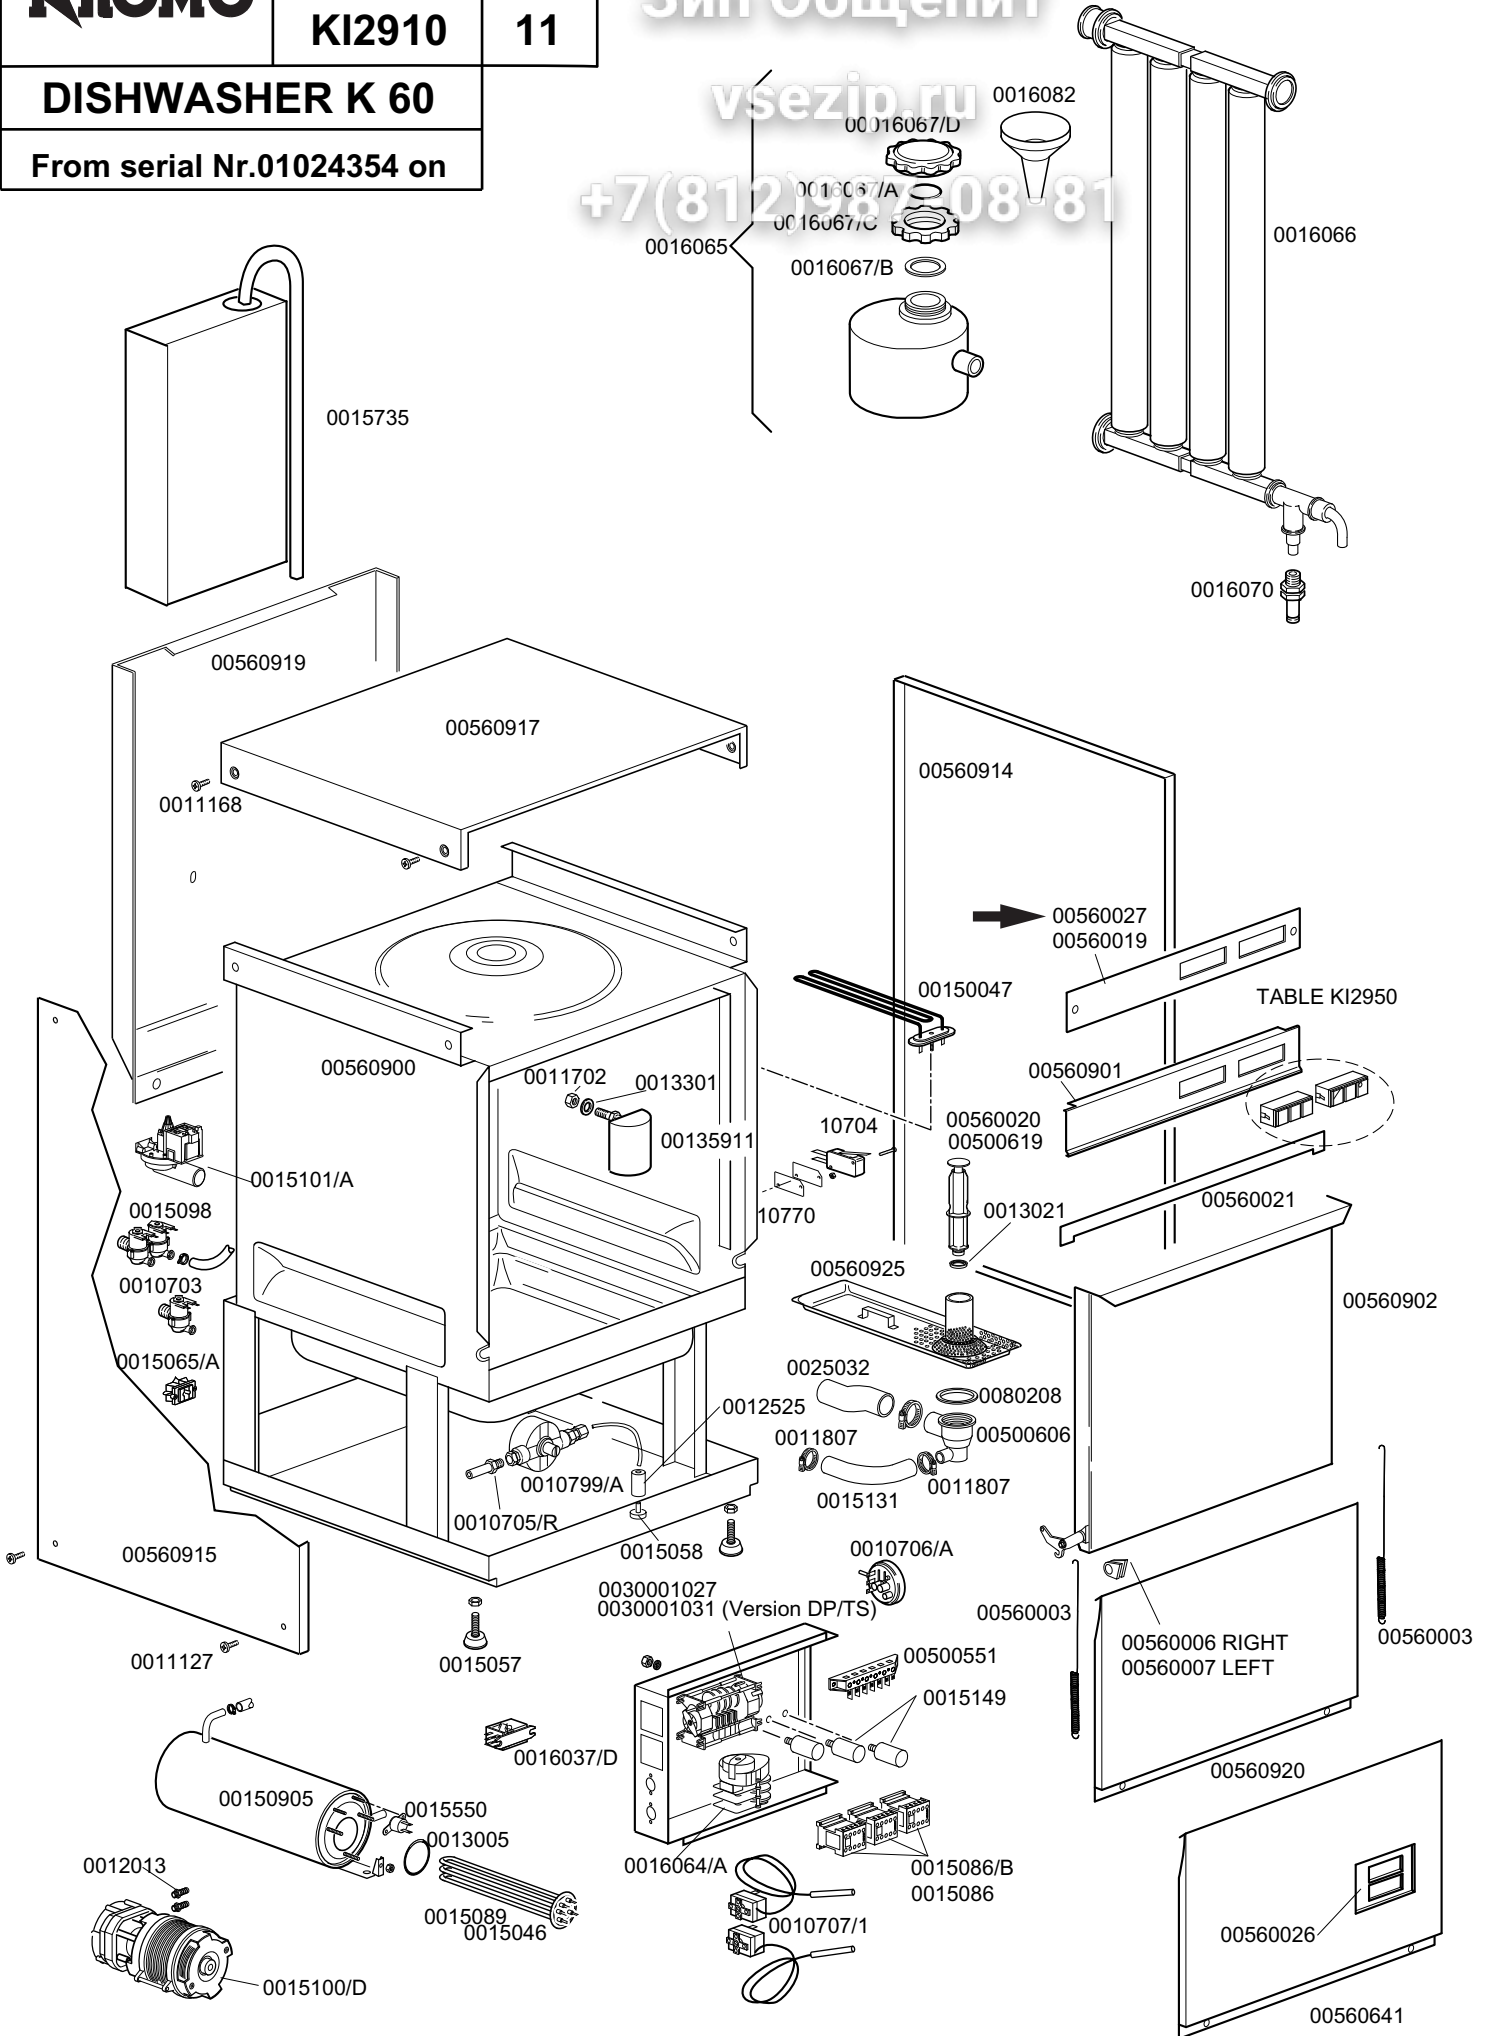

KROMO

**TABLE
KI2910**

**REV
11**

DISHWASHER K 60

From serial Nr.01024354 on

Зип Общепит

vsezip.ru

+7(812)9820881