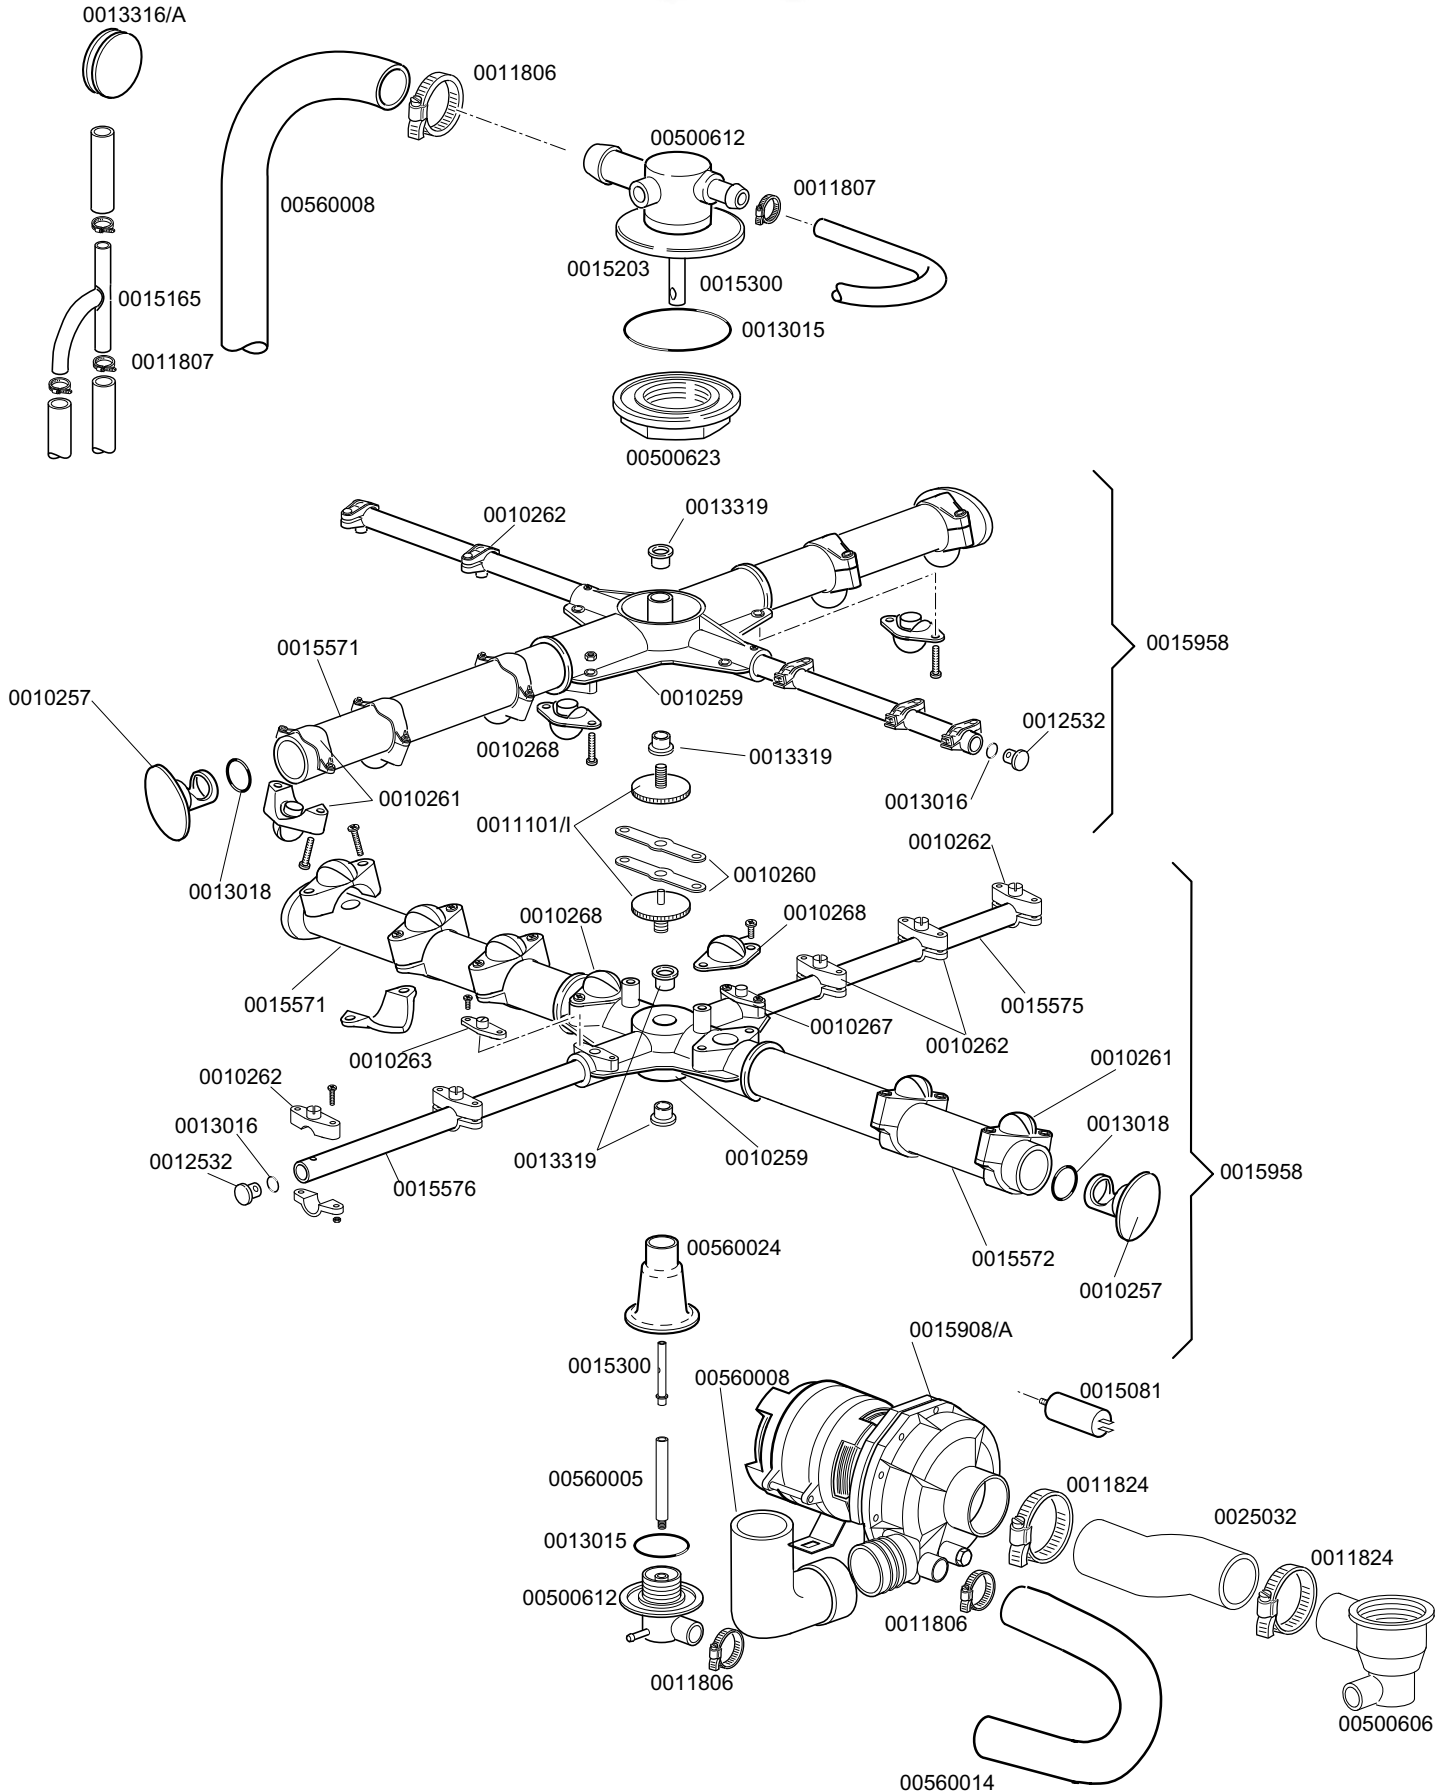

KROMO

**TABLE
KI2930**

**REV
02**

DISHWASHER K 60

From serial Nr.01011009 on

Зип Общепит

vsezip.ru

+7(812)987-08-81