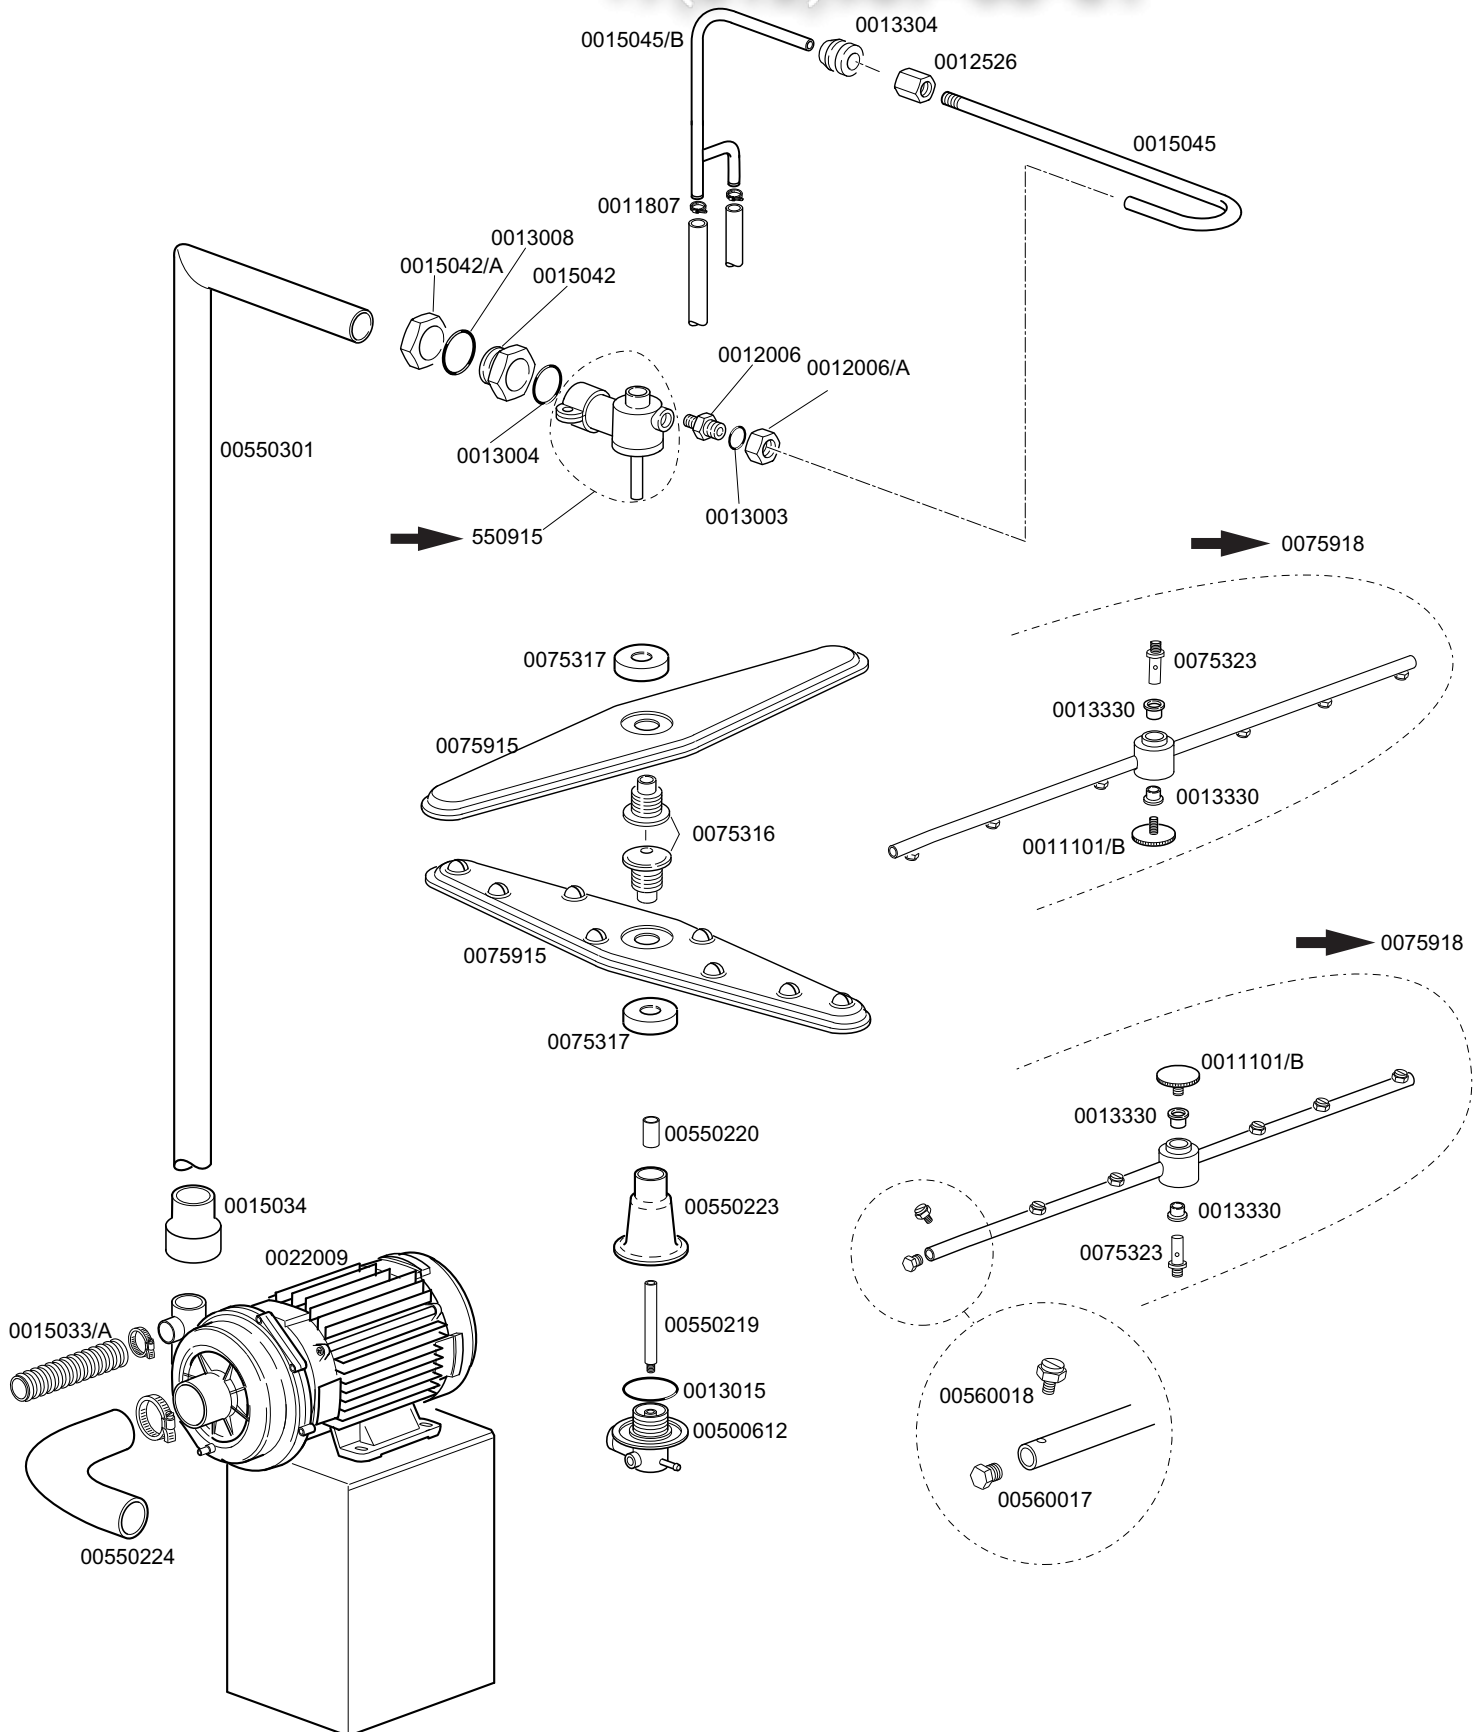

KROMO

**TABLE
Ki2030**

**REV
01**

K-90

Зип Общепит

vsezip.ru

+7(812)987-08-81