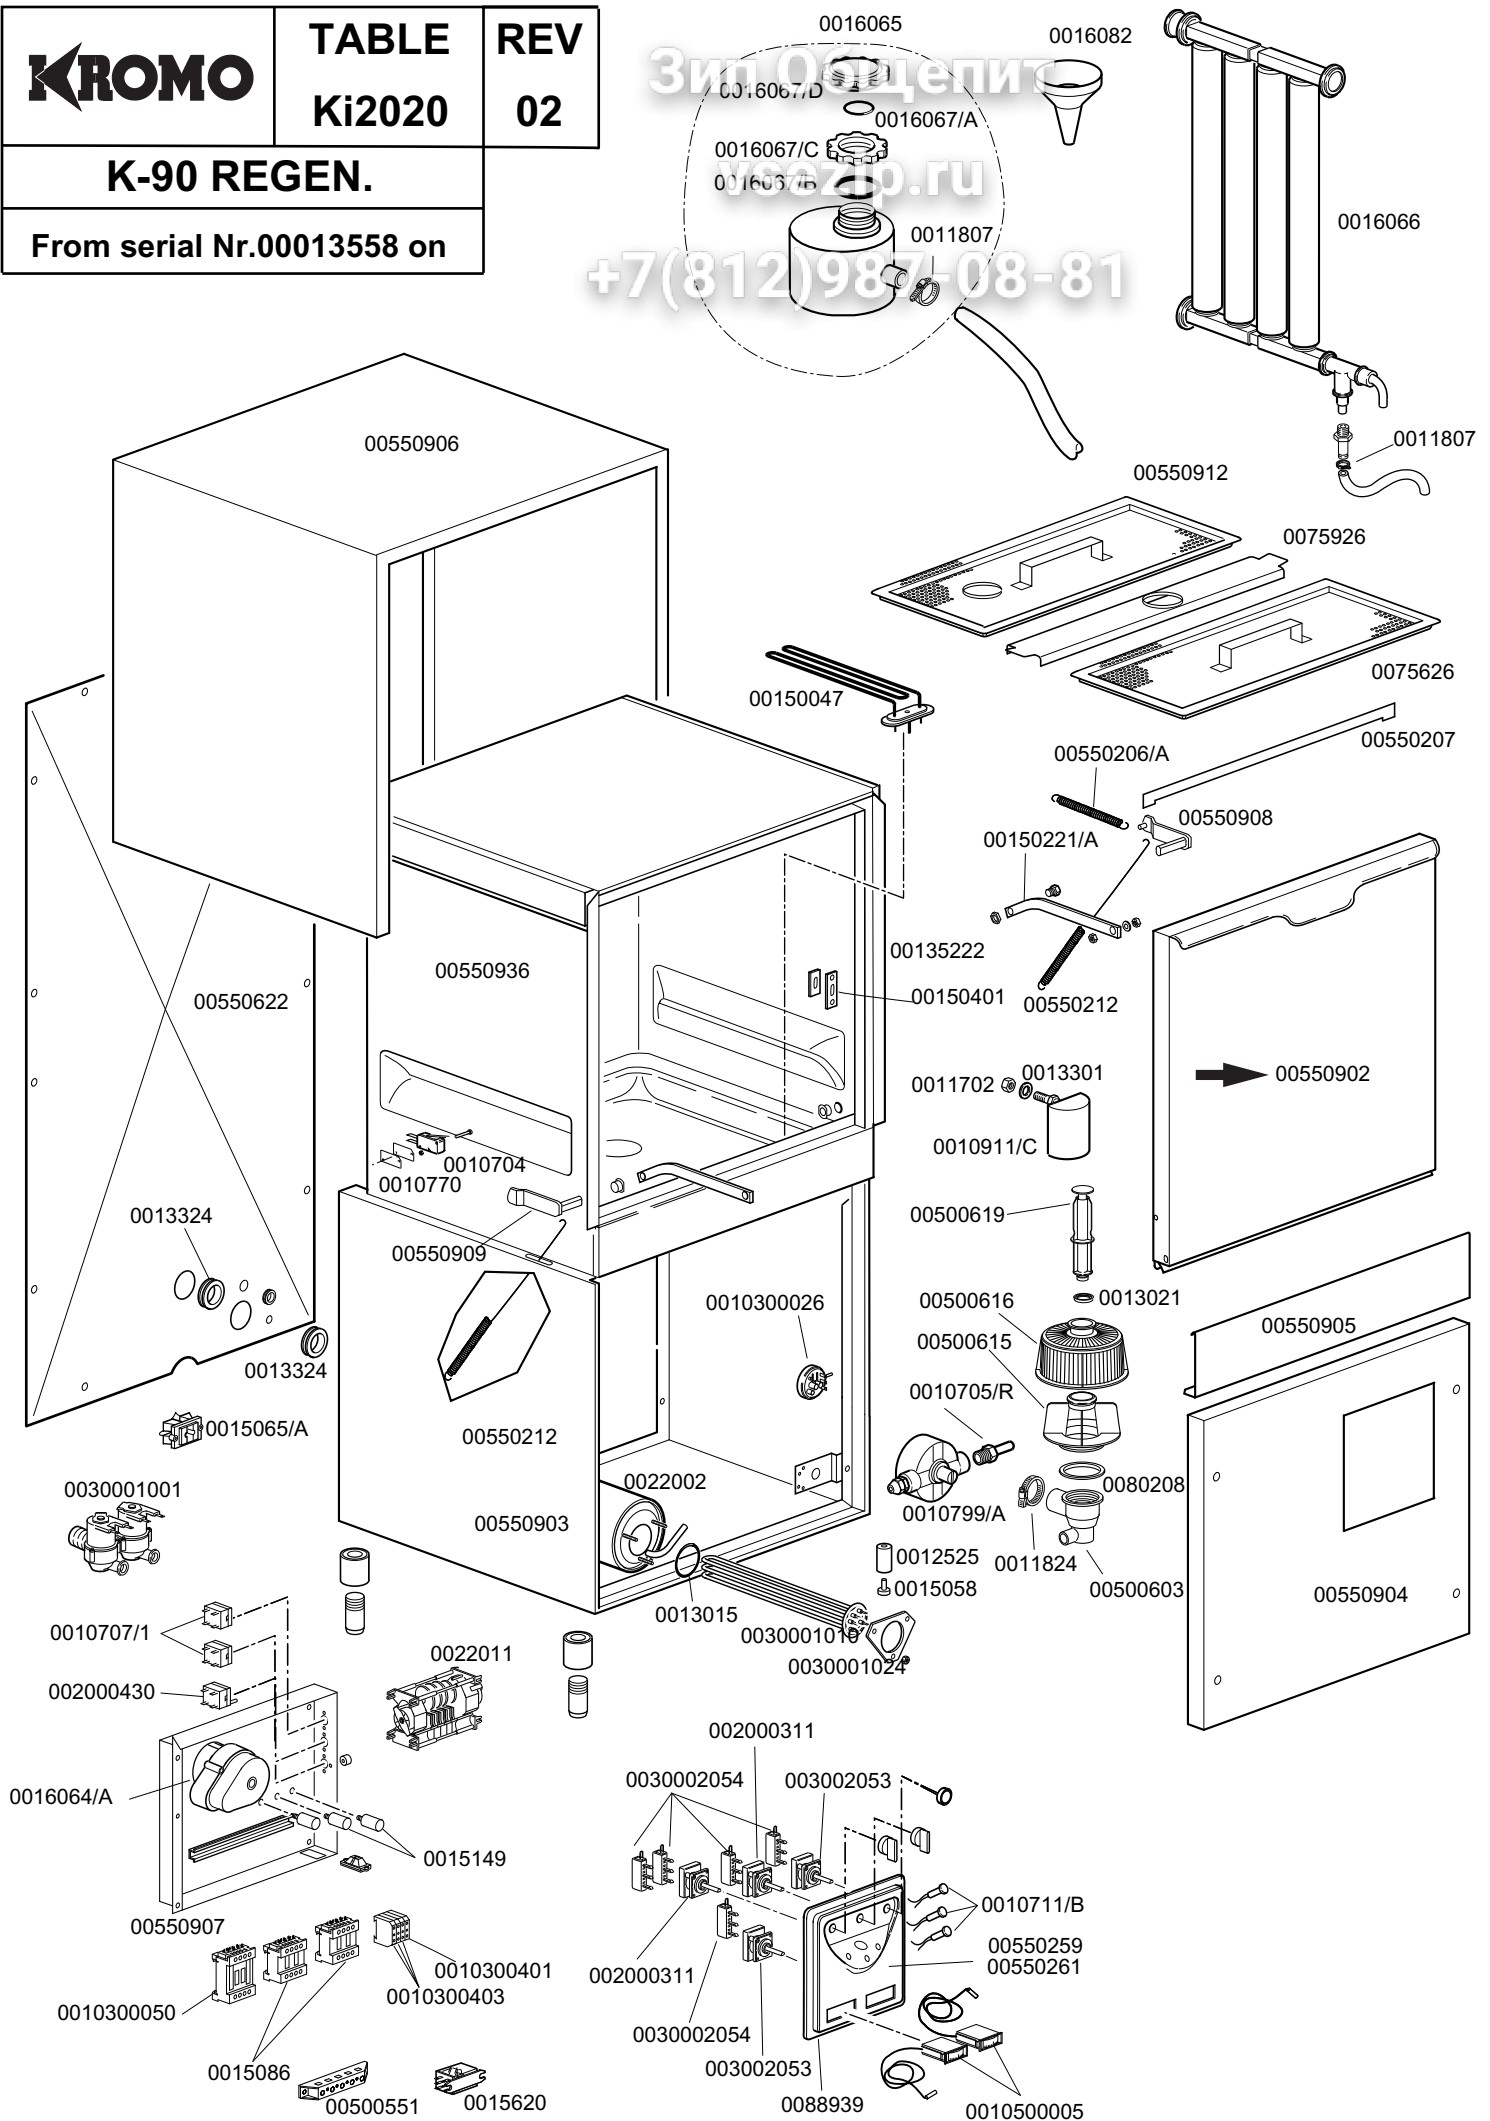

KROMO

**TABLE
Ki2020**

**REV
02**

K-90 REGEN.

From serial Nr.00013558 on

Зип.Офис.Пит
ysozfp.ru
+7(812)987-08-81