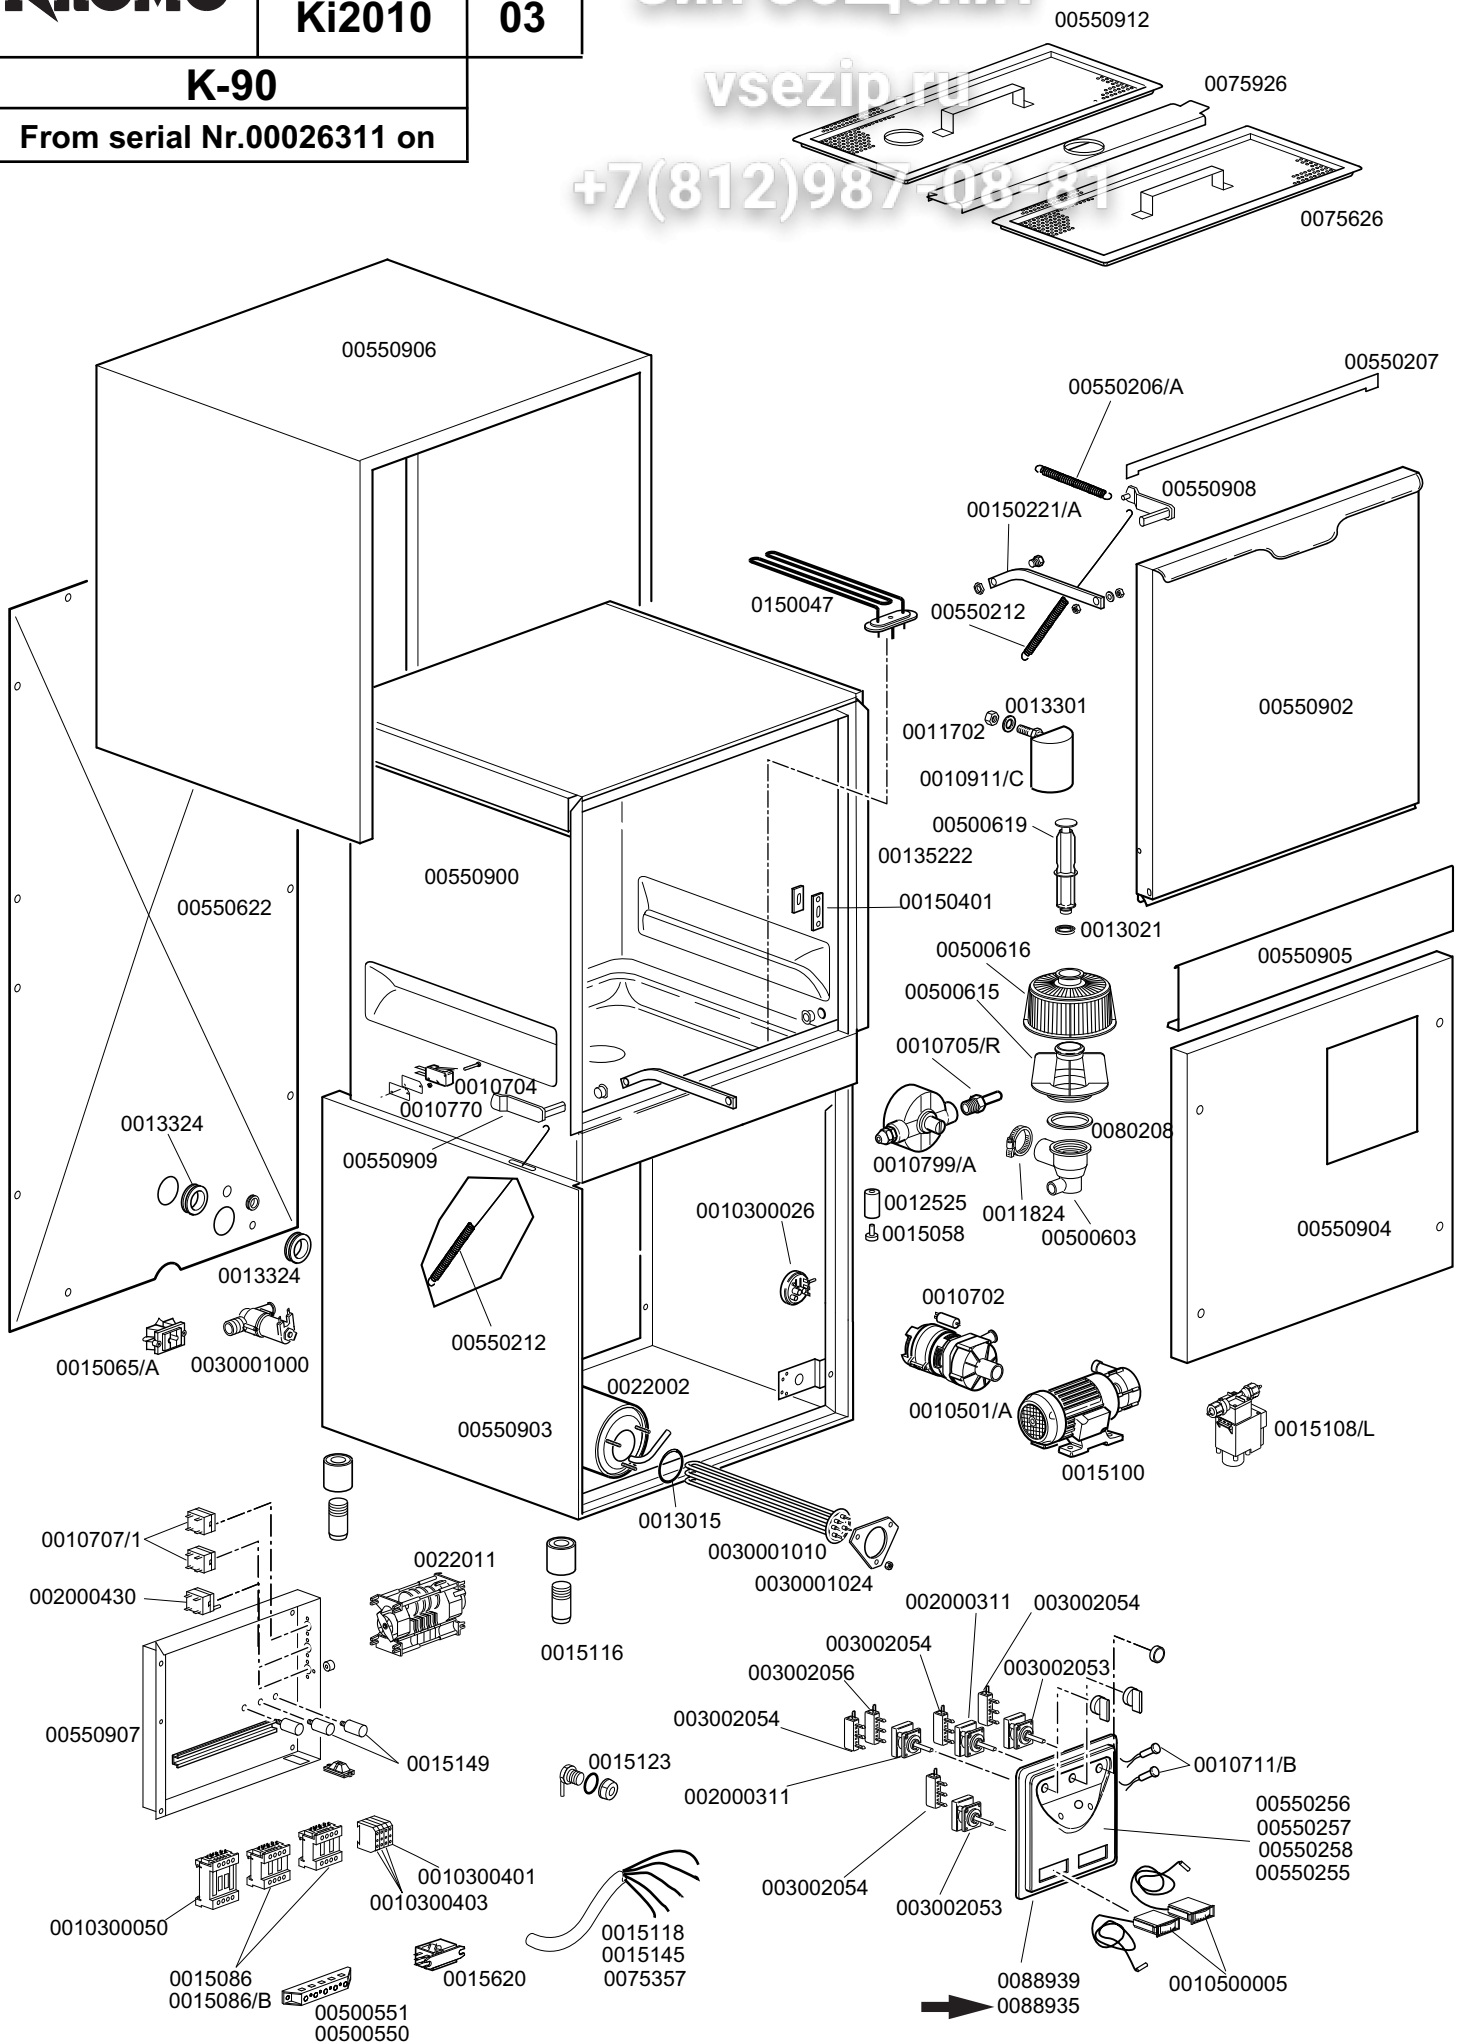

KROMO

**TABLE
Ki2010**

**REV
03**

K-90

From serial Nr.0026311 on

Зип Ощепит

vsezip.ru

+7(812)987-08-81