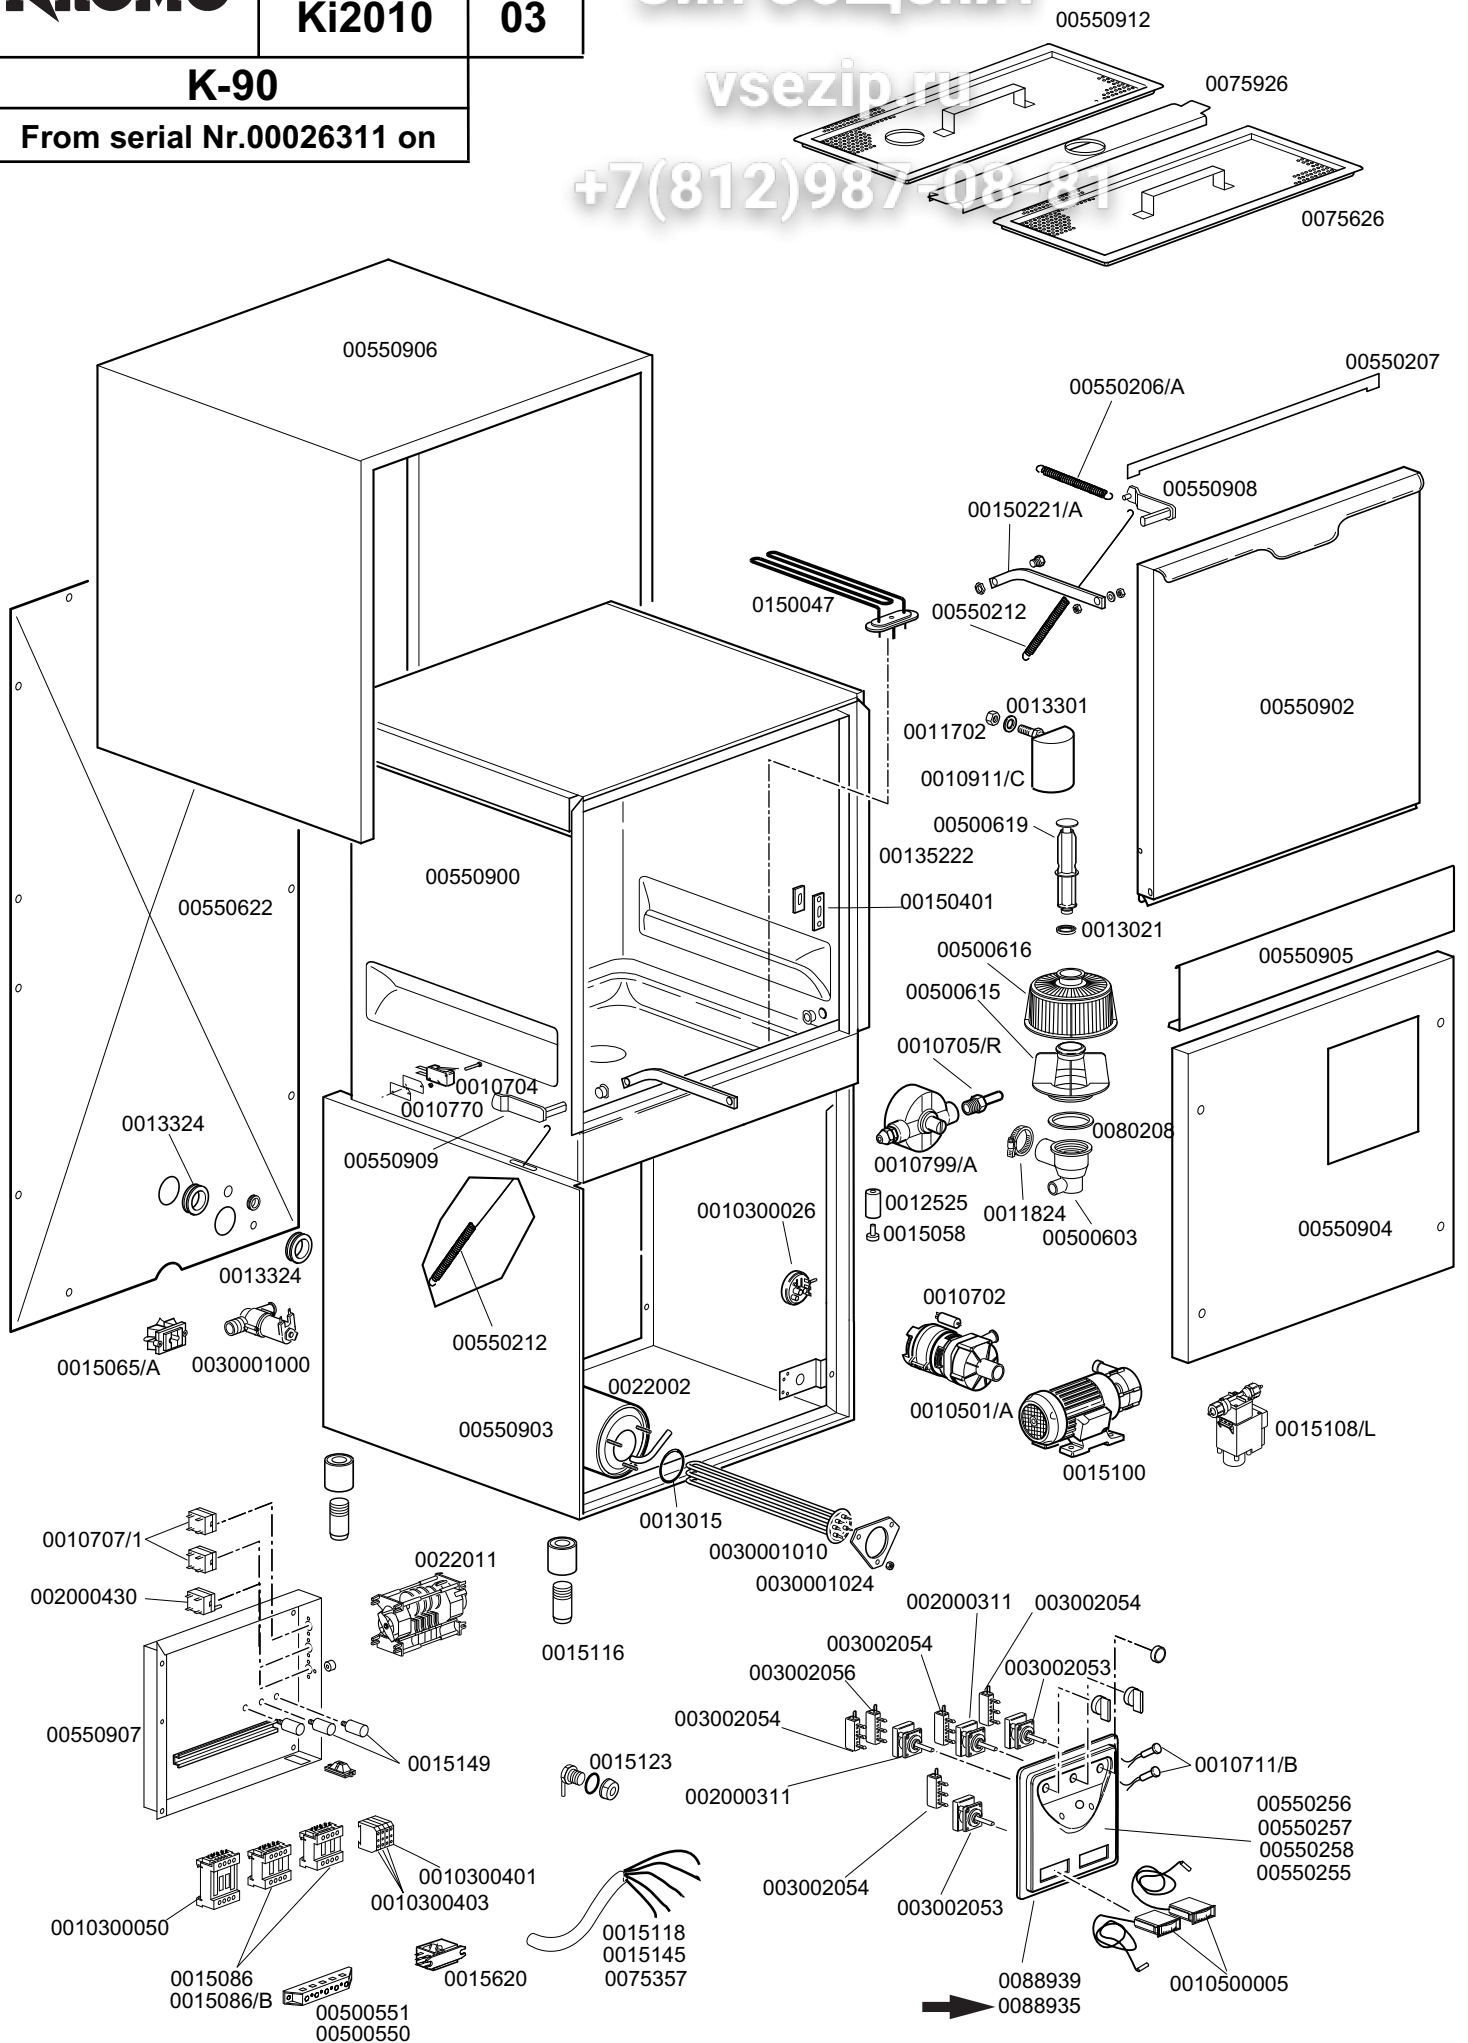

**KROMO****TABLE  
Ki2010****REV  
03****K-90****From serial Nr.00026311 on****Зип Общепит****vsezip.ru****+7(812)987-08-81**

DISH WASHER K-90

Зип Общепит

TABLE  
Ki2010

vsezip.ru

+7(812)051-11-88

CODE	DESCRIPTION	CODE	DESCRIPTION
0010702	5 Microfaad condenser	00550212	Wire traction spring
0010300026	76-38 pressostat	00550251	Control panel G\$ 100 96
0010300050	25A/12A 4NA remote control switch	00550255	Grille for inox control panel
0010300401	6mmq yellow-green clamp	00550256	Grille for inox control panel -neutral
0010300403	6mmq clamp	00550257	Grille for inox control panel P.S.
0010500005	Thermometer horizontal	00550258	Neutral grille for inox control panel P.S.
0010501/A	Pump	00550622	Rear panel
0010704	16A door safety microswitch	00550900	Stainless steel body
0010705/R	8d. pipe fitting	00550902	Complete door
0010707/1	0-90° TR2 thermostat	00550903	Stainless steel base
0010711/B	Green pilot lamp	00550904	Stainless steel lower door
0010770	Insulator for microswitch	00550905	Cover basin riser
0010799/A	Shinin product dosing device	00550906	Stainless steel external shell
0010911/C	Air trap	00550907	Component support
0011702	M8 stainless steel nut	00550908	Right hinge
0011824	50-70 stainless steel clamp	00550909	Left hinge
0012525	Counter weight for small filter	00550912	Filter with hole
0013015	OR heating element gasket	0075357	3x6 flame-retardant cable
0013021	DEM 40 gasket	0075626	Filter
0013301	14x8x1,5 gasket	0075926	Axis filter holder
0013324	46X50 d. rubber cable pass	0080208	95x75x3 gasket
00135222	Door stop	0088935	Inox control panel
00150047	2700W heating element	0088939	Inox control panel dep.
00150221/A	Bend hinge door		
00150401	Guide for bent rod		
0015058	Small shining product suction filter		
0015065/A	Cable fastener with screw		
0015086	230V 50/60HZ remote control switch		
0015086/B	240V 50HZ remote control switch		
0015100	0.5 HP 220/240V booster pump		
0015108/L	Lang dosing device		
0015116	Complet 2" P.130 small foot		
0015118	5x2.5x2500 cable		
0015123	Detergent elbow injector		
0015145	4x4x2500 cable		
0015148	Stainless steel nozzle		
0015149	Low noise filter F3		
0015620	Bi-polar relay		
002000311	0-1 time selector		
002000430	Conveyor safety thermostat		
0022002	Complete boiler		
0022011	Timer 2-4'		
0030001000	Single solenoid valve		
0030001010	6KW boiler heating element		
0030001024	Flange for heating element		
003002053	31B3 green push button		
003002054	1NO contact		
003002056	1NC contact		
00500550	3 poles FV110 red terminal board		
00500551	6 poles FV122 terminal board		
00500603	Drain well with screw thread		
00500615	Ferrule with filter		
00500616	Filter for suction		
00500619	Overflow device		
00550206/A	Short rear spring		
00550207	Door gasket		