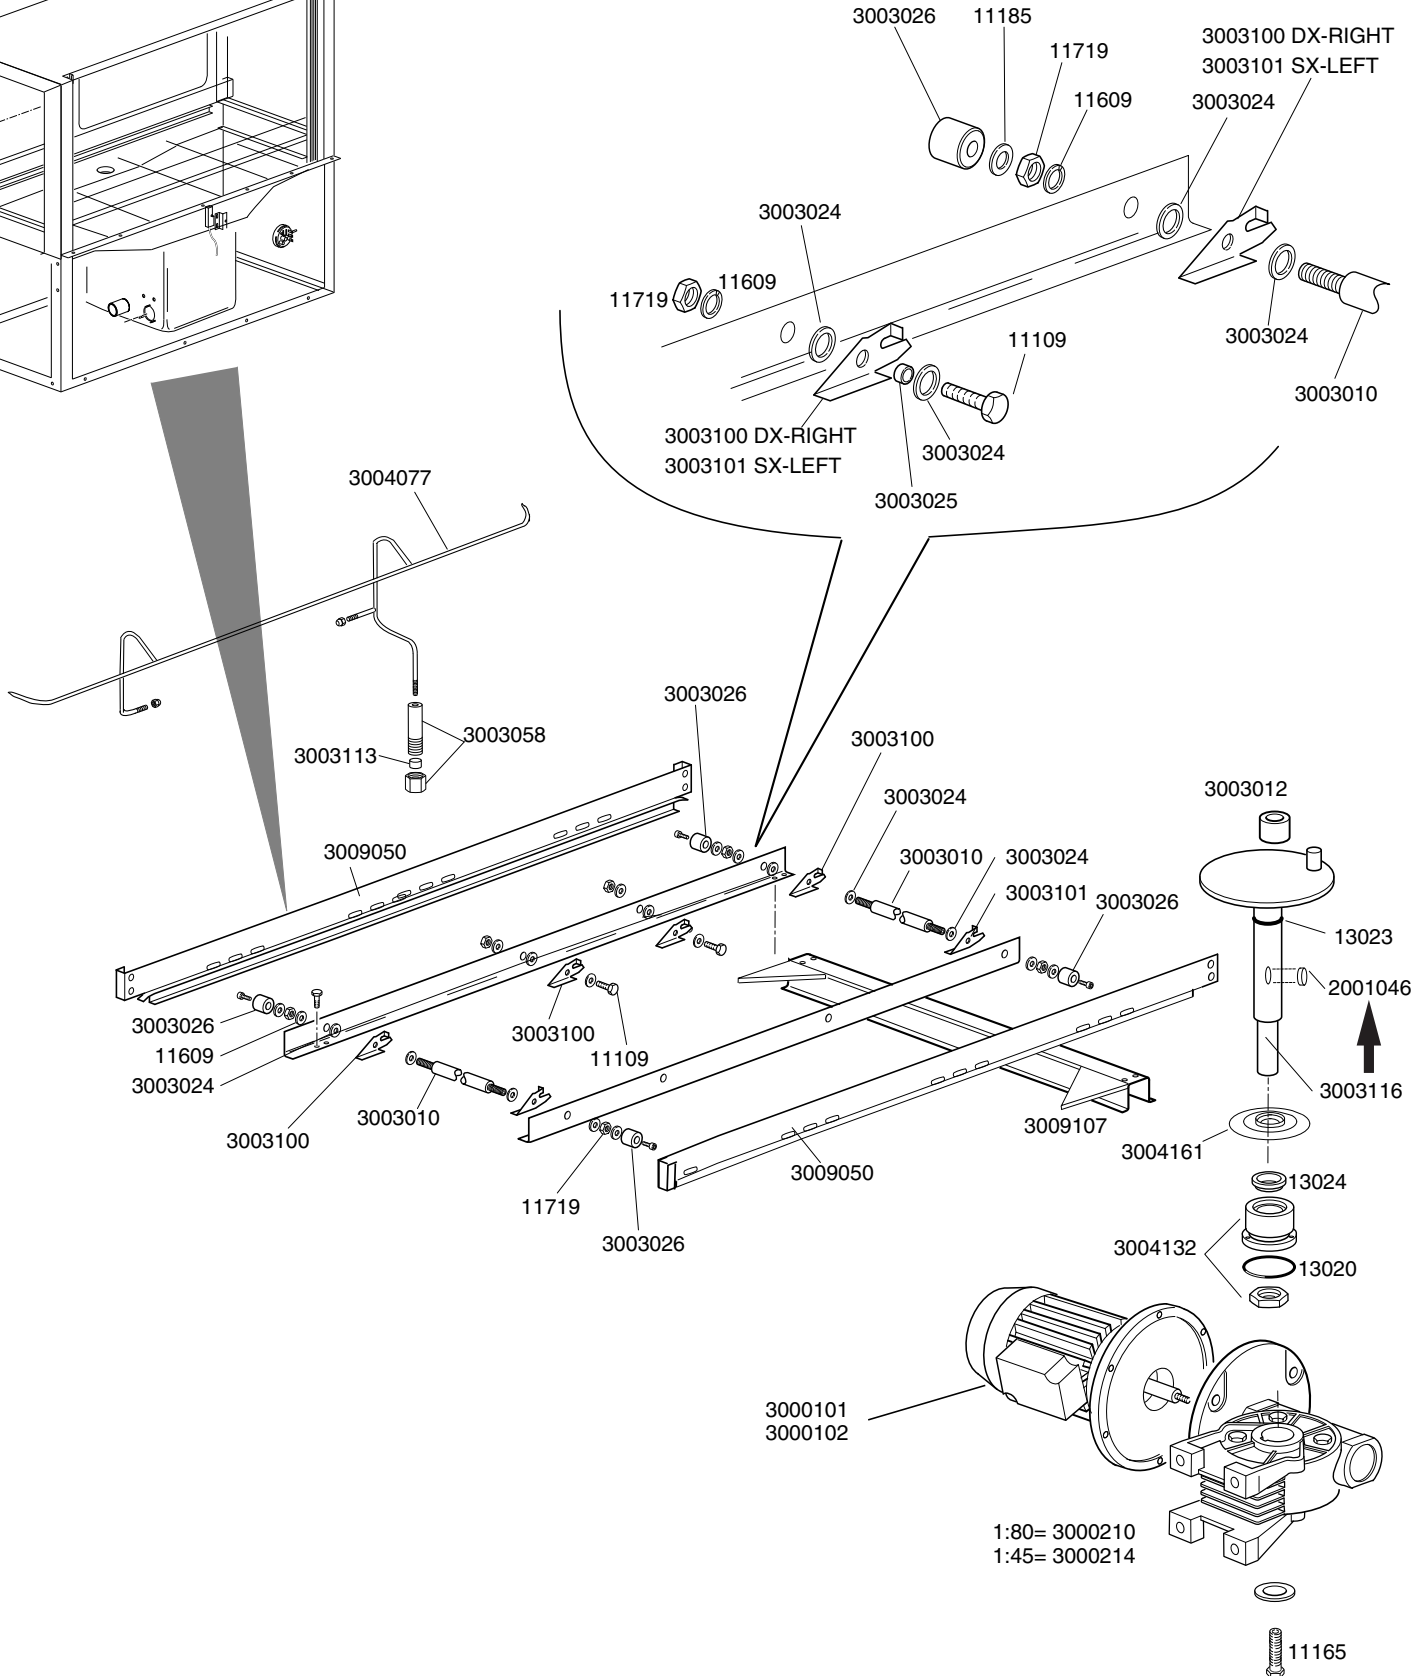

TABLE
KI3420

REV
04

K 1600

Зип Ощепит

vsezip.ru

+7(812)987-08-81