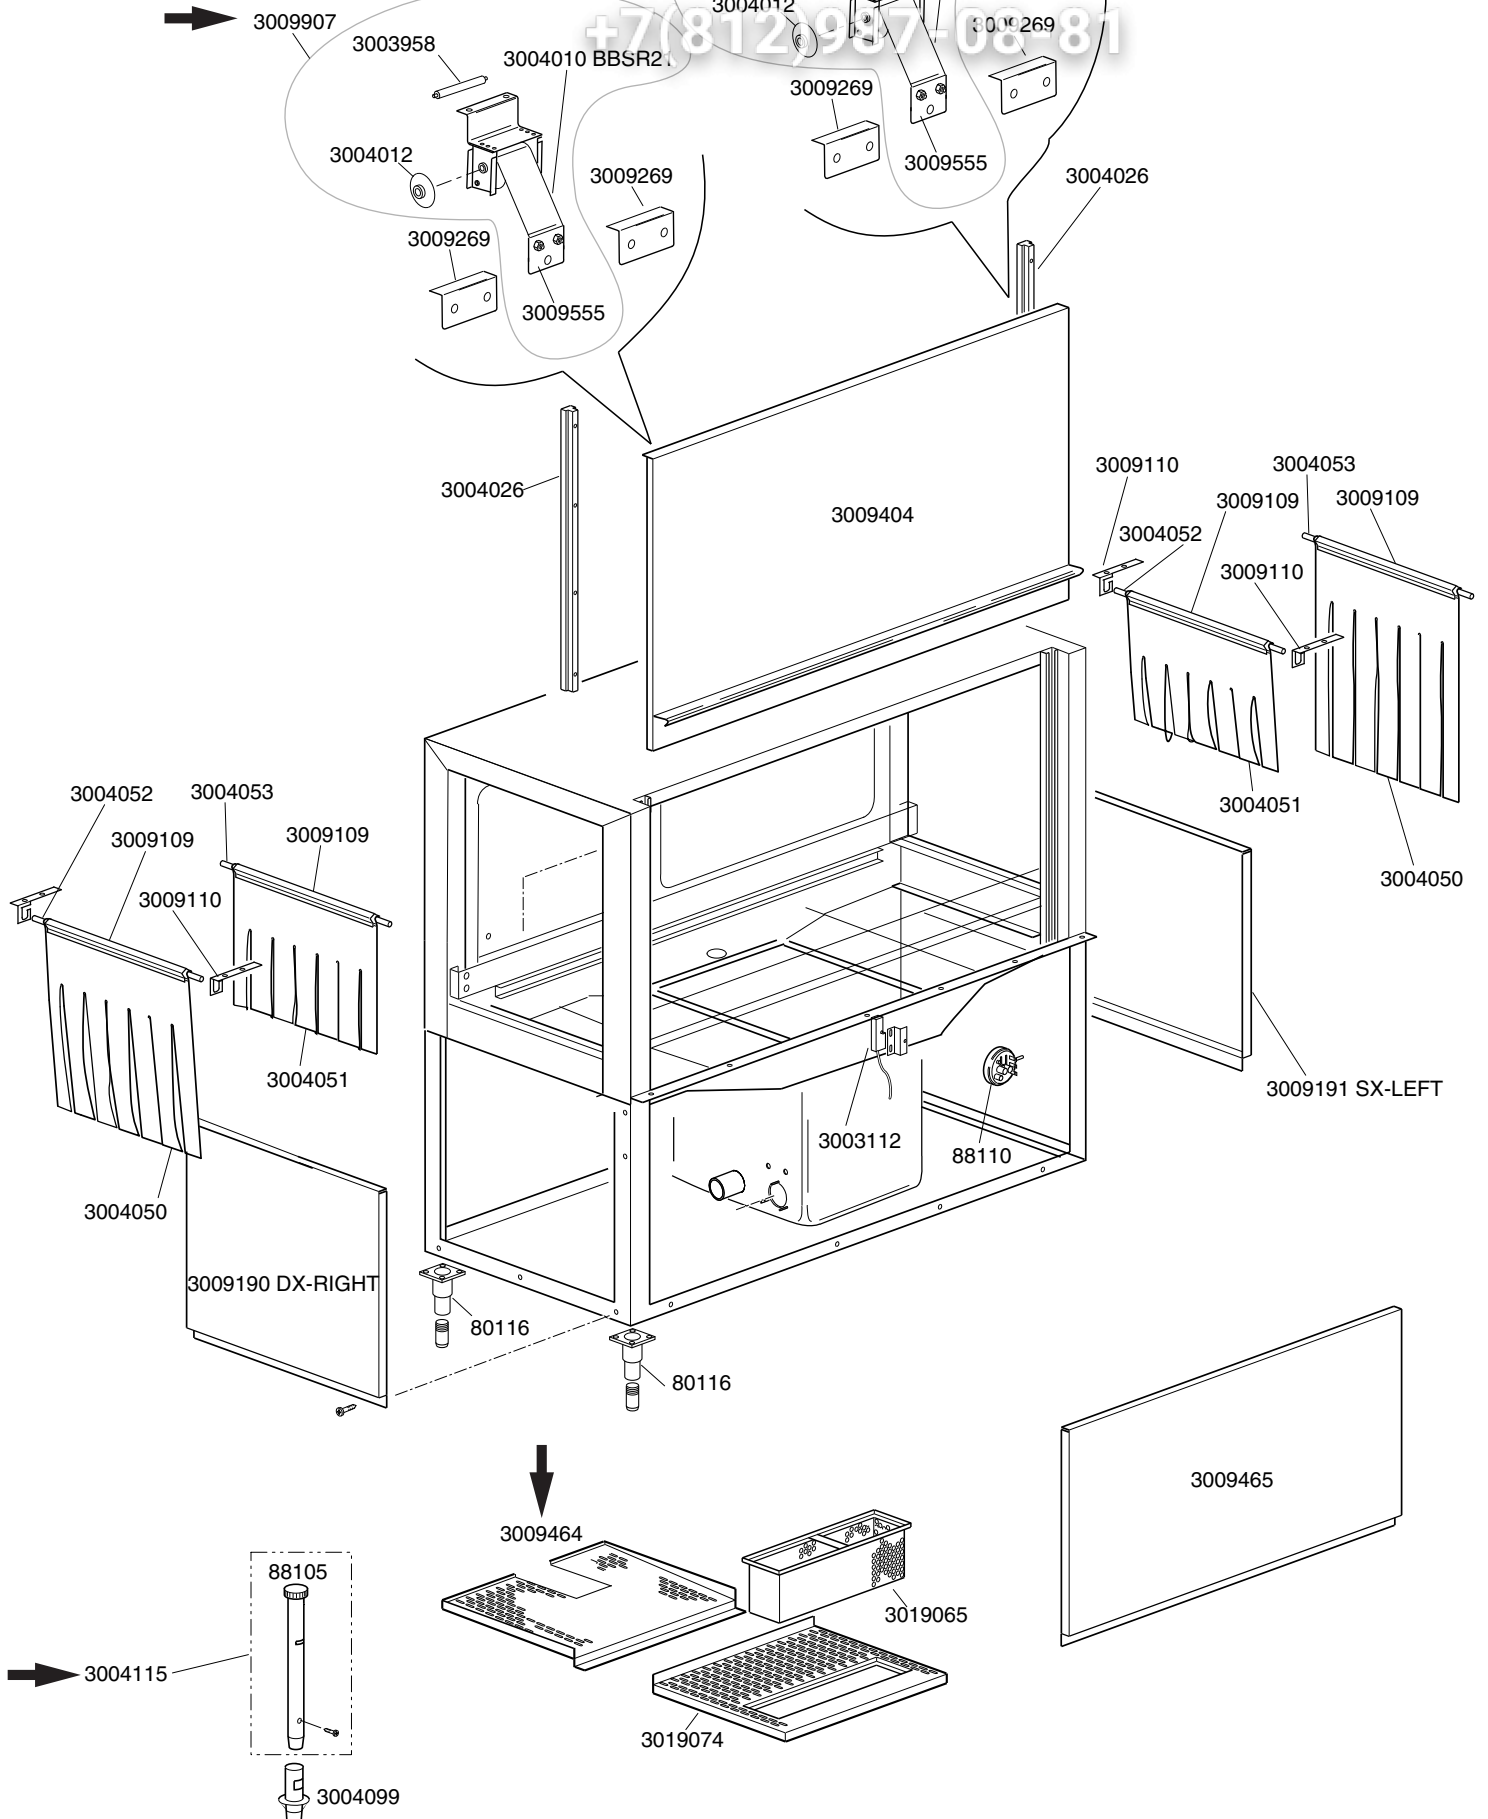

TABLE
KI3410

REV
02

K 1600

Зип Ощепит

vsezip.ru

+7(812)957-0881