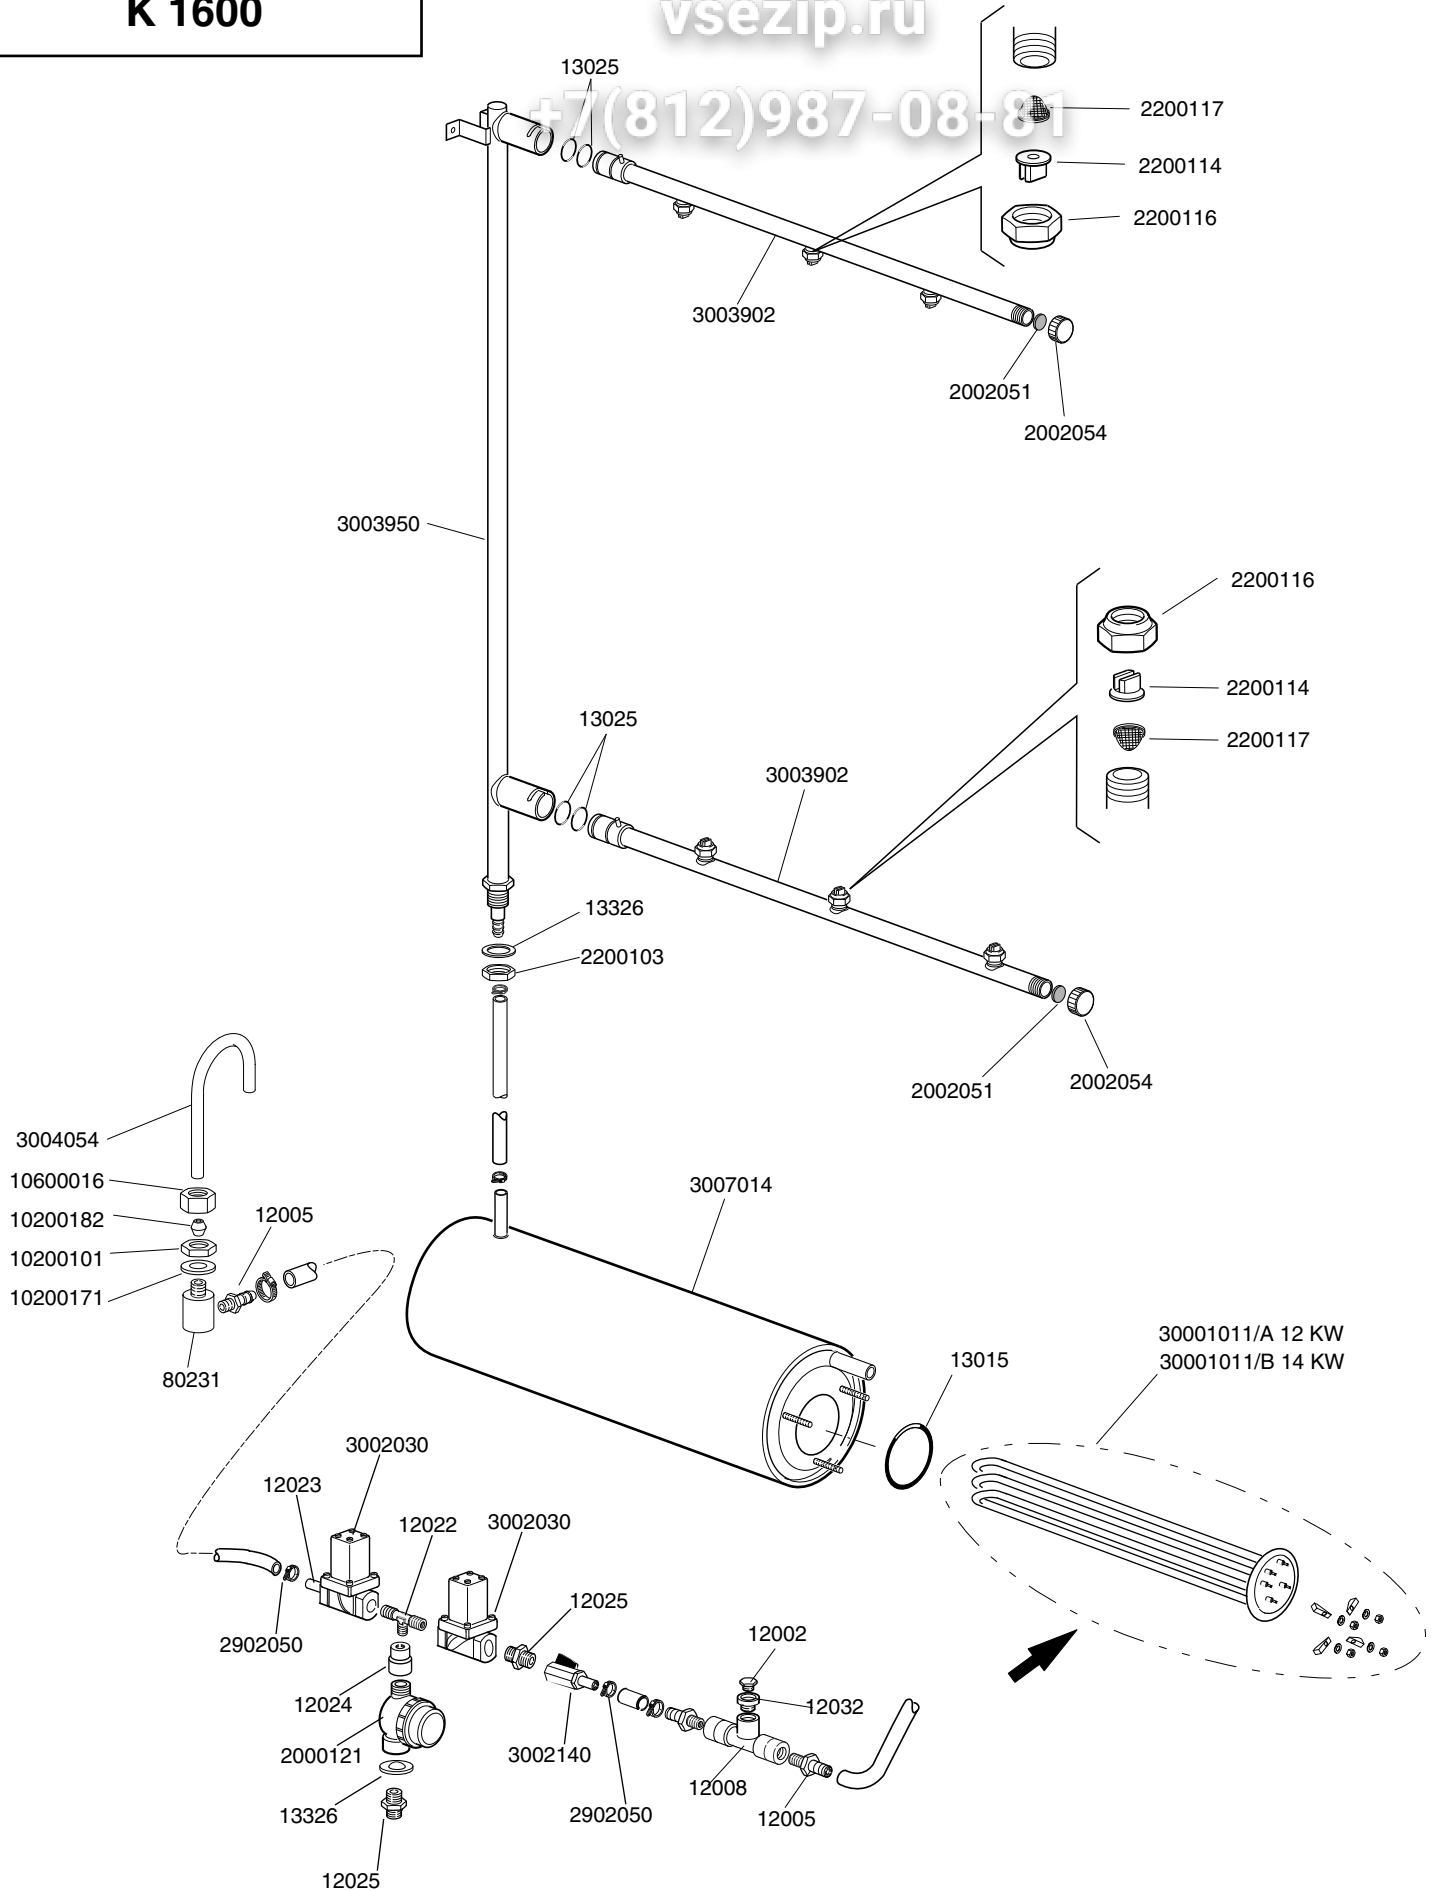

Зип Общепит

vsezip.ru

+7(812)987-08-81

Зип Общепит

vsezip.ru

+7(812)987-08-81

DISHWASHER K 1600		TABLE KI3440	
CODE	DESCRIPTION	CODE	DESCRIPTION
12002	Plug 1/8		
12005	Hose holder 1/4 for pipe d.12		
12008	Connection "T" 1/4		
12022	Union tee 1/2 MM		
12023	Rubber holder mM 1/2		
12024	Reduction nipples 1/2-3/4 M		
12025	Nipples 3/4 MM		
12032	Reduction 1/8-1/4		
2200117	Filtre for rinse jet		
13015	OR-6225 gasket		
13025	OR-2081 gasket		
13326	38x27x2 gasket		
80231	Inlet pipe fitting		
2000121	Load water line filter		
2002051	Plug gasket		
2002054	Plug for arm		
2200103	Hexagon 3/4 nut 34x8		
2200114	Stainless steel nozzle I-C1-030/110		
2200116	3/8F stainless steel ferrule		
2902050	15-24 stainless stel clamp		
3002030	OT58 1/2" solenoid valve		
3002140	Tap FF 1/2		
3003902	3 nozzle stainless steel rinsing arm		
3003950	Right-left stainless steel rinsing ramp		
3004054	Tank water inlet pipe		
3007014	Boiler Aisi-316		
10200101	Stainless steel pipe union nut 3/8		
10200171	FASIT 25x17x2 gasket		
10200182	Biconic washer 12		
10600016	Coupling 3/8" nut		
30001011/A	12000W heating element		
30001011/B	14000W heating element		