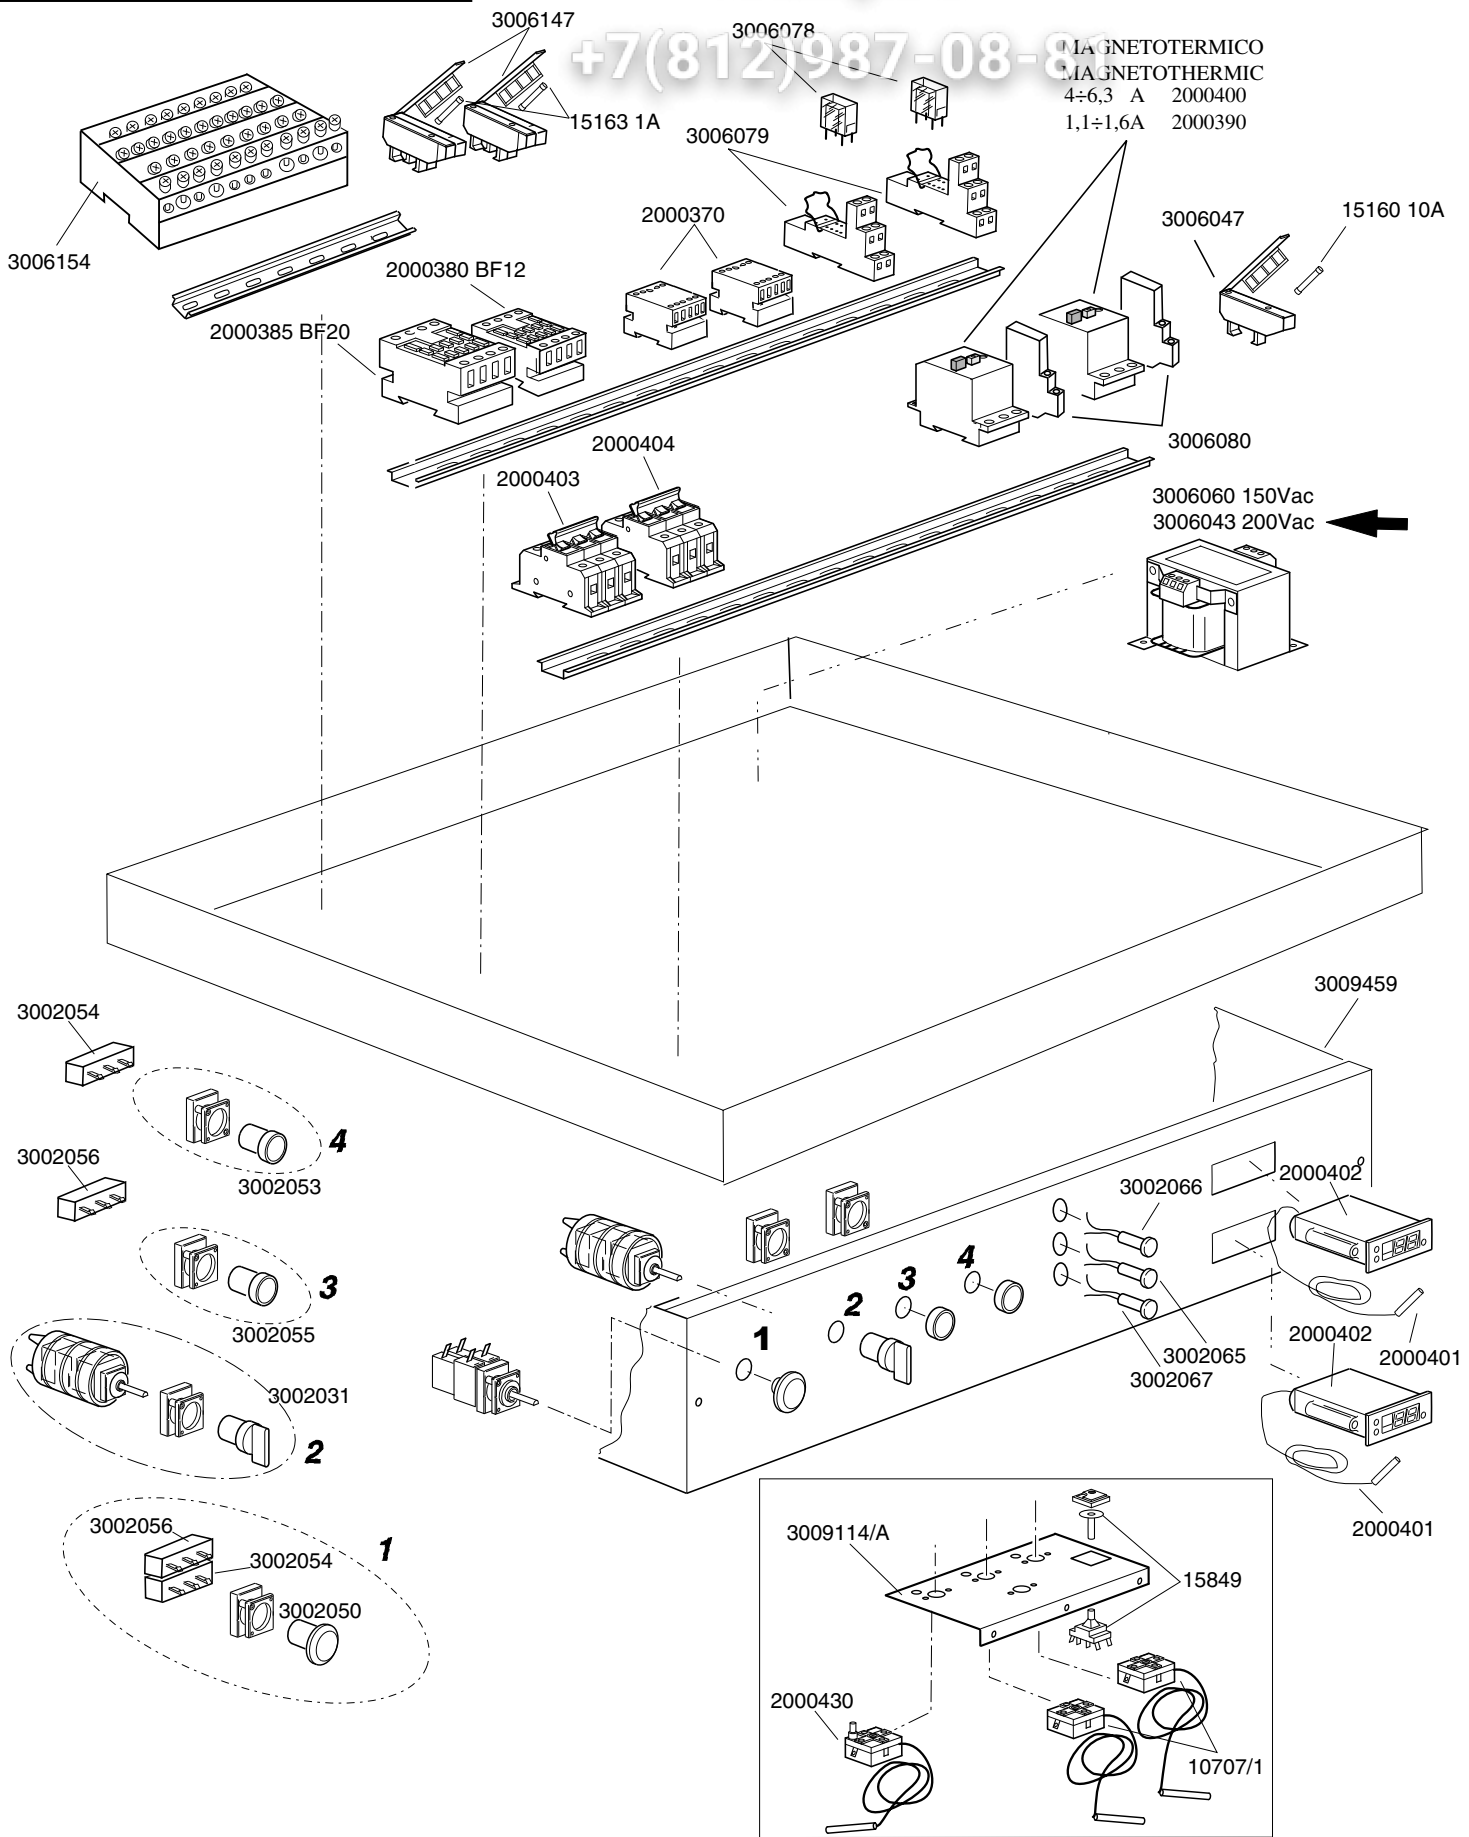

TABLE	REV
	KI3450	01
K 1600		

Зип Общепит
vsezip.ru

+7(812)987-08-81
MAGNETOTERMICO
MAGNETOTHERMIC
4÷6,3 A 2000400
1,1÷1,6A 2000390