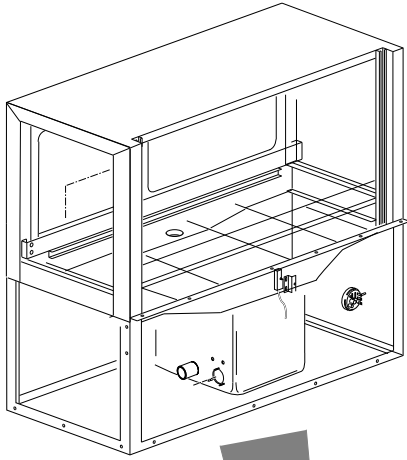

TABLE
KI3420

REV
04

K 1600

Зип Ощепит

vsezip.ru

+7(812)987-08-81