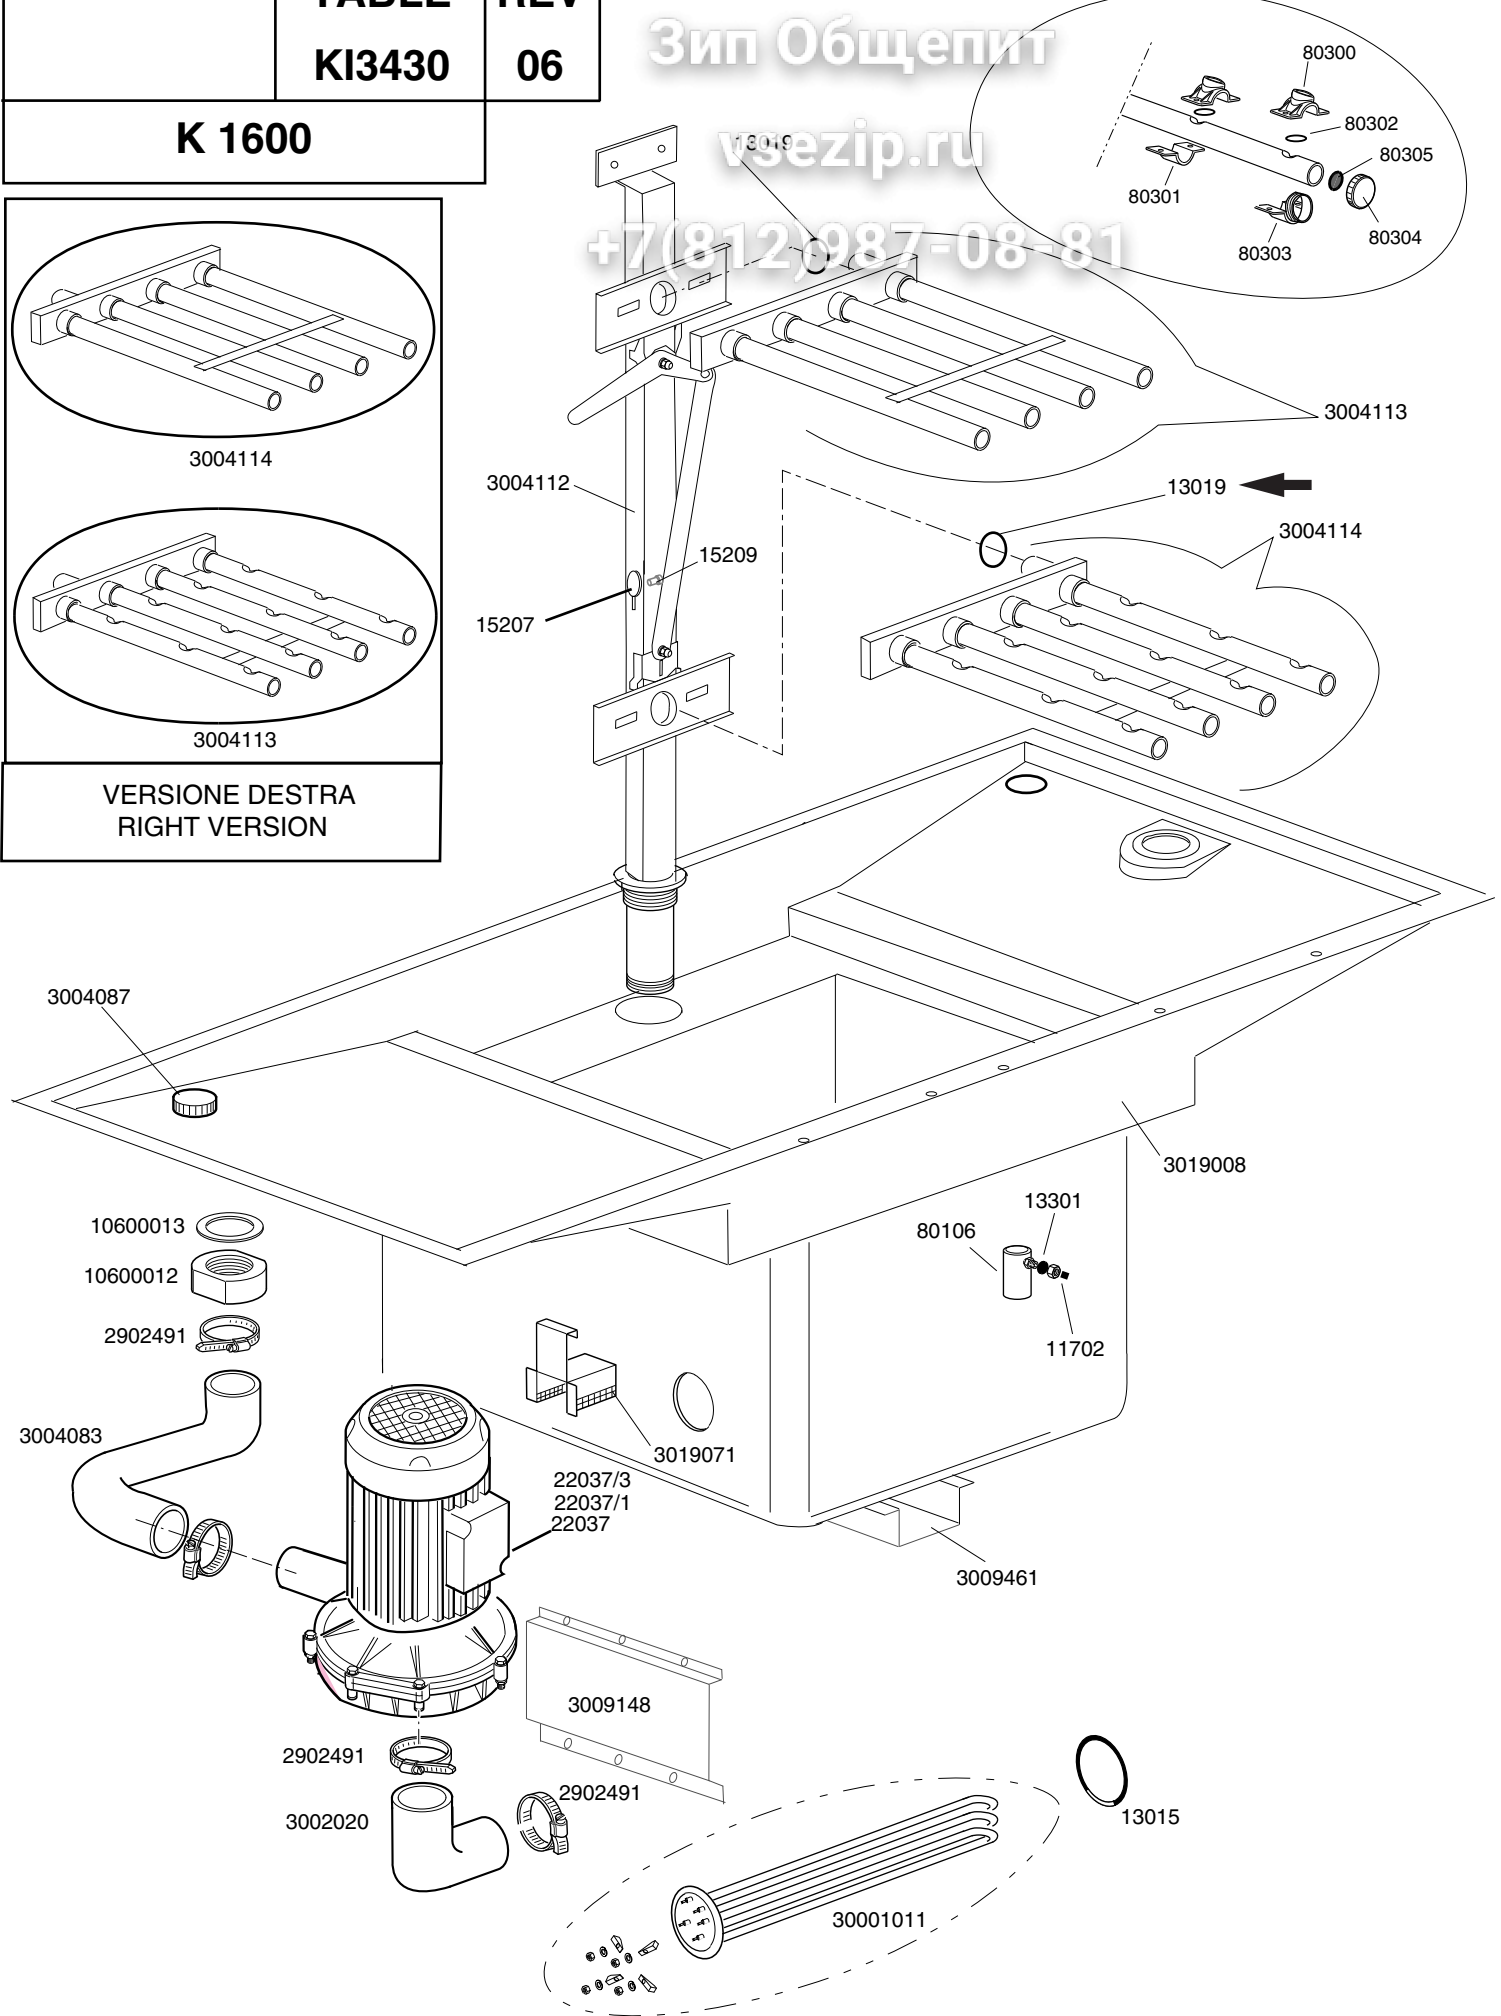

3004114

VERSIONE DESTRA
RIGHT VERSION