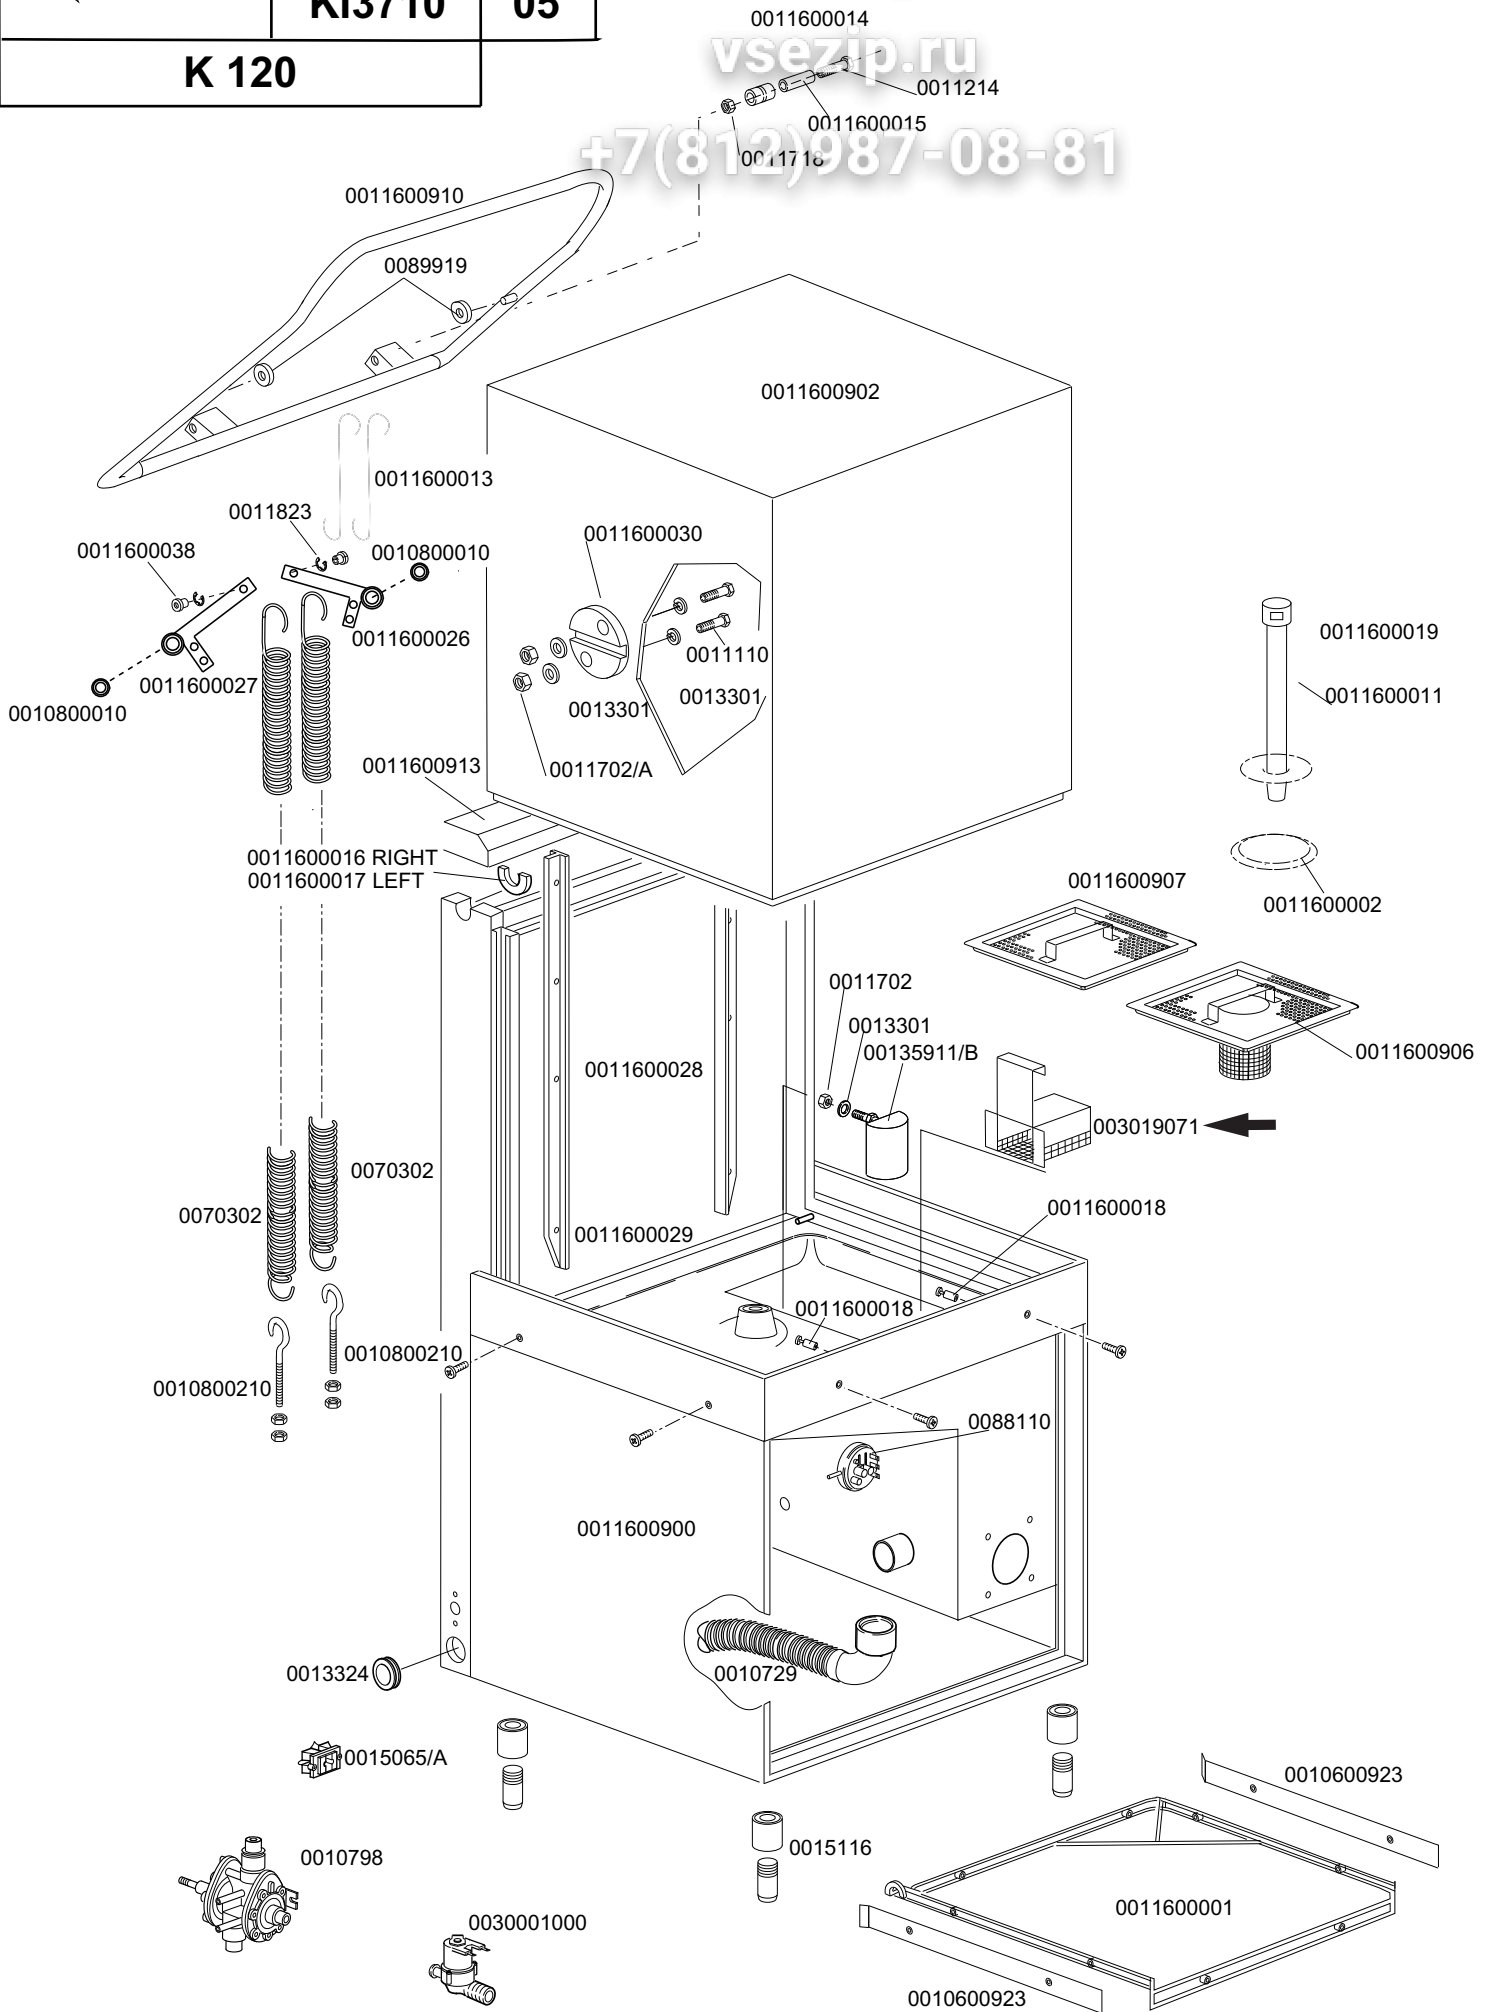

KROMO	TABLE	REV
	KI3710	05
K 120		

Зип Ощепит

vsezip.ru

+7(812)987-08-81

K 120

Зип Общепит

**TABLE
KI3710**

CODE	DESCRIPTION	CODE	DESCRIPTION
0011702	M8 stainless steel nut		
0010600923	Guide for basket		
0010729	Drain elbow D.40 1,5 mt		
0010798	Shining dosing device lang		
0010800010	Bearing for lifting rod		
0010800210	M10x60 tie rod screw with hook		
0011110	Fixing pin		
0011214	8x60 inox screw (hexagon head)		
0011600001	Stainless steel basket support		
0011600002	Gasket for overflow		
0011600011	Overflow		
0011600013	Tie rod		
0011600014	Roller for tie rod		
0011600015	Rollers spacer		
0011600016	Right guide for handle		
0011600017	Left guide for handle		
0011600018	Holder basket core drill		
0011600019	Overflow top		
0011600026	Right lever for top body		
0011600027	Left lever for top body		
0011600030	Top body movement cam		
0011600053	Bush for springs G-12 S		
0011600900	Complete stainless steel base		
0011600902	Top body		
0011600906	Filter with hole		
0011600907	Filter		
0011600910	Handle		
0011600913	K 120 complete spoiler		
0011718	M8 stainless self-lock steel nut		
0011823	D.10 Inox seger		
0013301	14x8x1,5 d. gasket		
0013324	Rubber cable-pass		
00135911/B	Complete air trap		
0015116	Complete small foot		
0015613	1" nylon elbow		
0030001000	Single solenoid valve		
003019071	Inflow filter		
0070302	Rear spring		
0088110	Pressure		
0089919	Bearing for lifting		
0011600028	Right Sliding shoe		
0011600029	Left Sliding shoe		