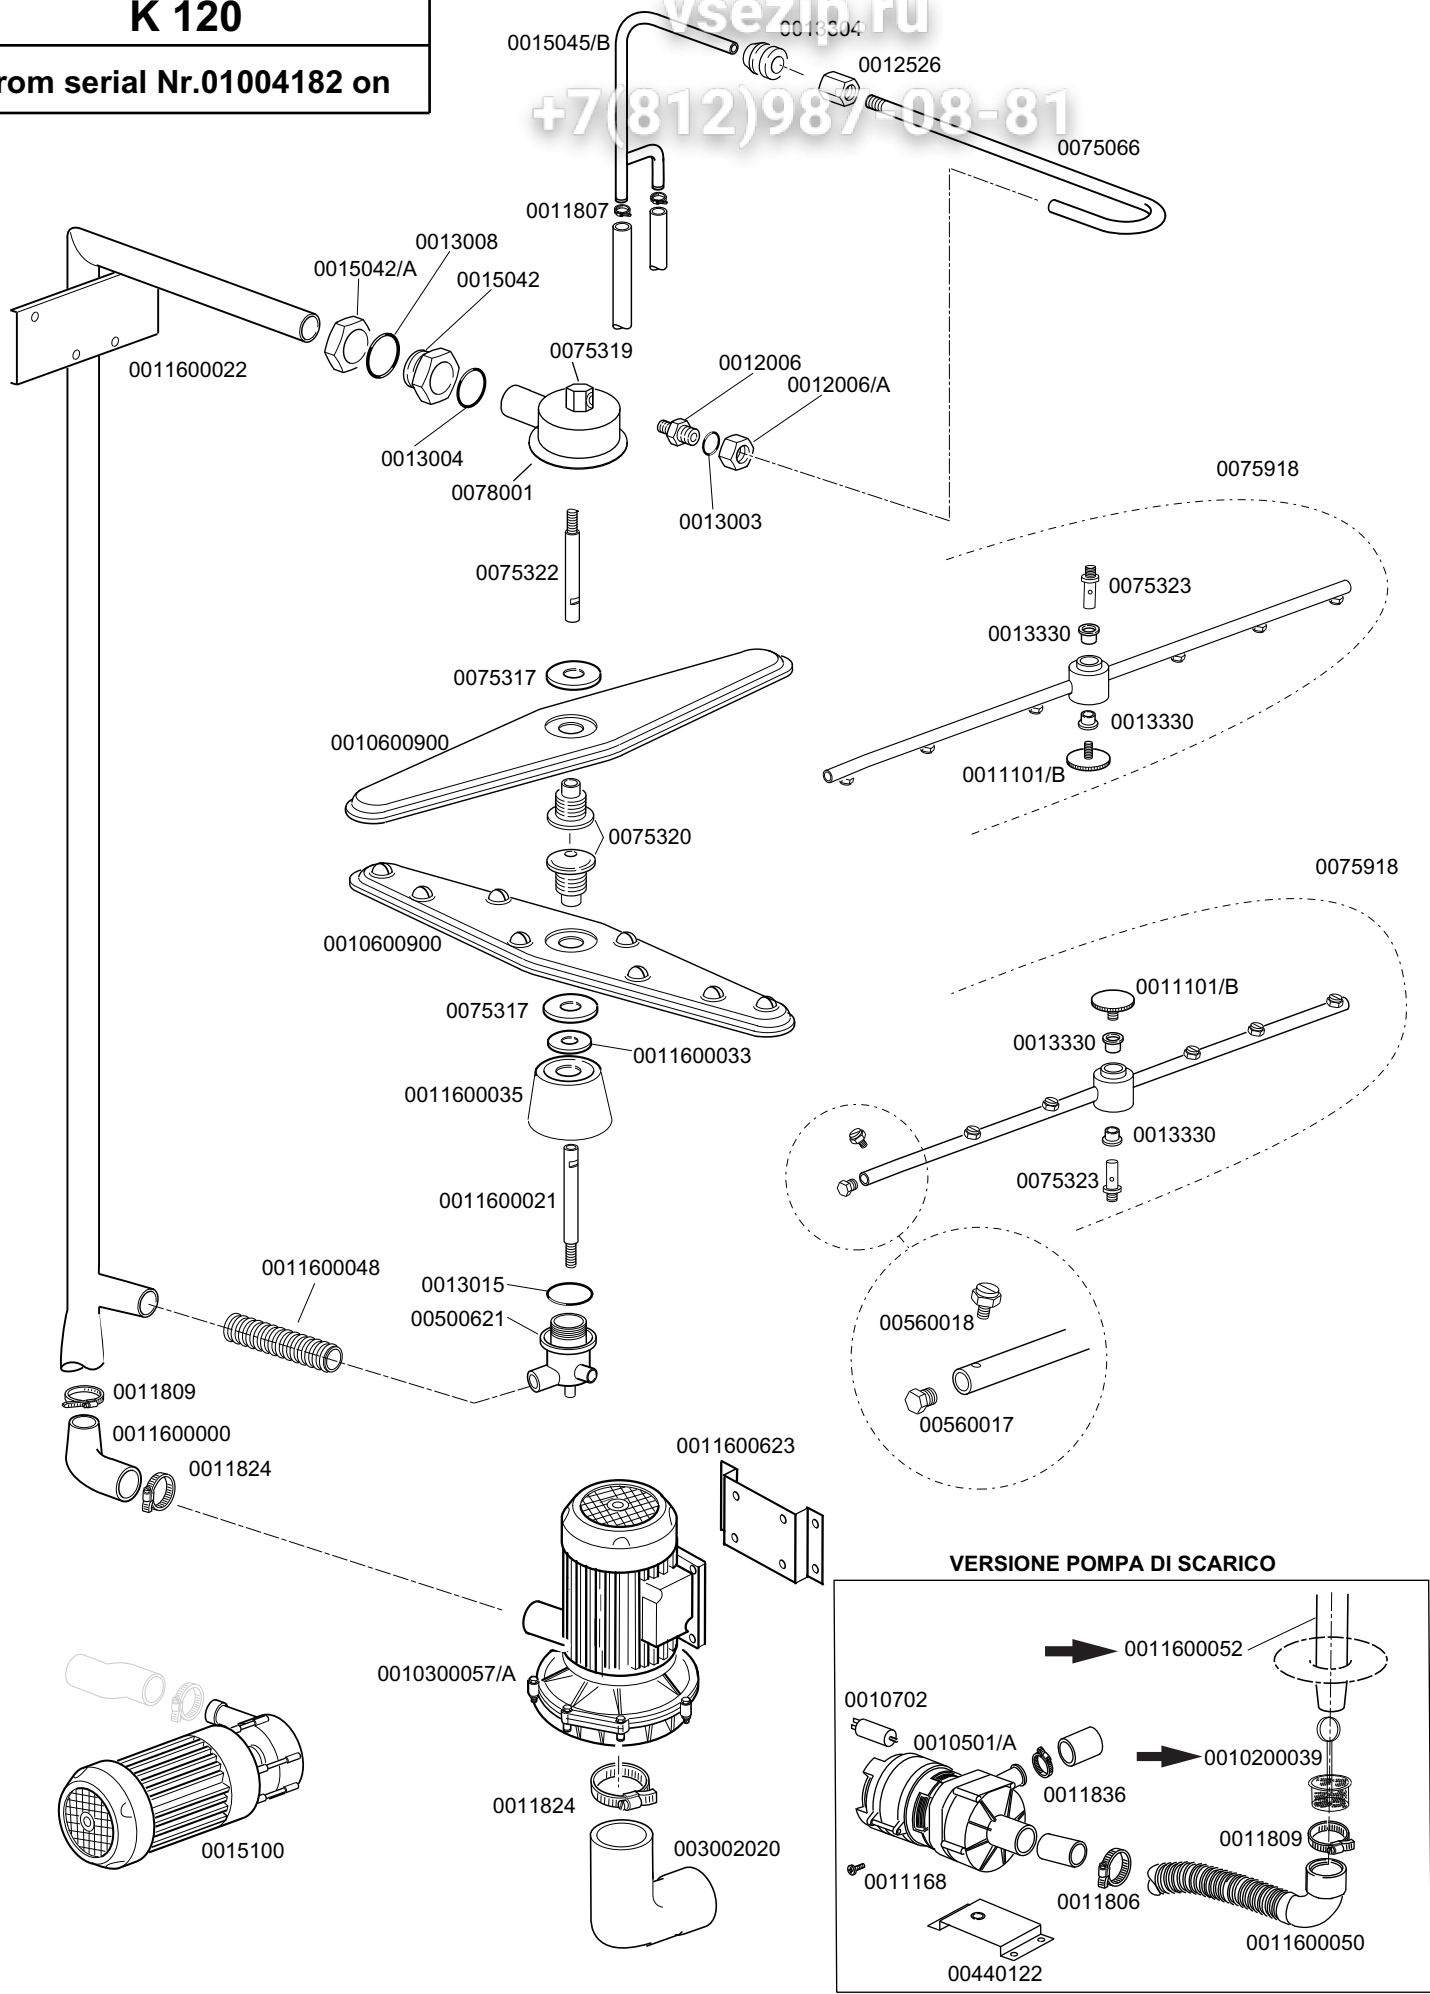

KROMO

**TABLE
KI3730**

**REV
03**

K 120

From serial Nr.01004182 on

Зип Общепит

vsezip.ru

+7(812)987-08-81