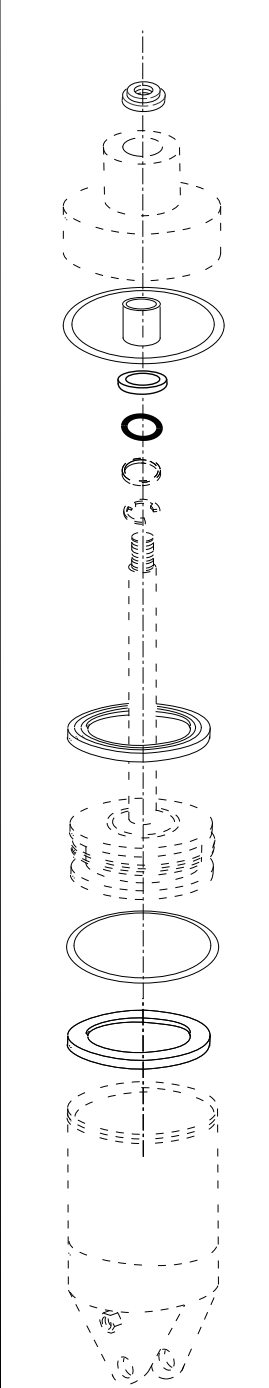

KIT GUARNIZIONE PER PISTONE
Gaskets KIT for Idrraulic Piston