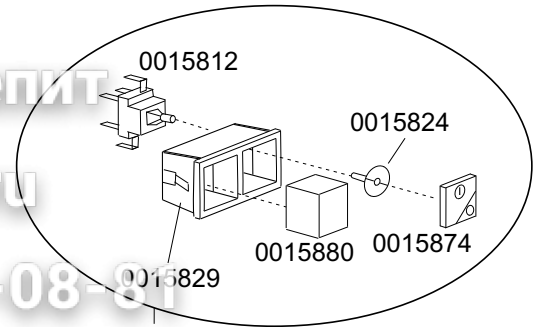

KROMO

**TABLE
KI3740**

**REV
04**

K 120

From serial Nr.01028172 on

Зип Общепит

vsezip.ru

+7(812)987-08-81