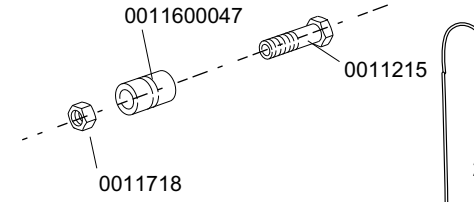

KROMO

**TABLE
KI3720**

**REV
00**

K 120 LIFT

Зип Общепит

vsezip.ru

+7(812)987-08-81