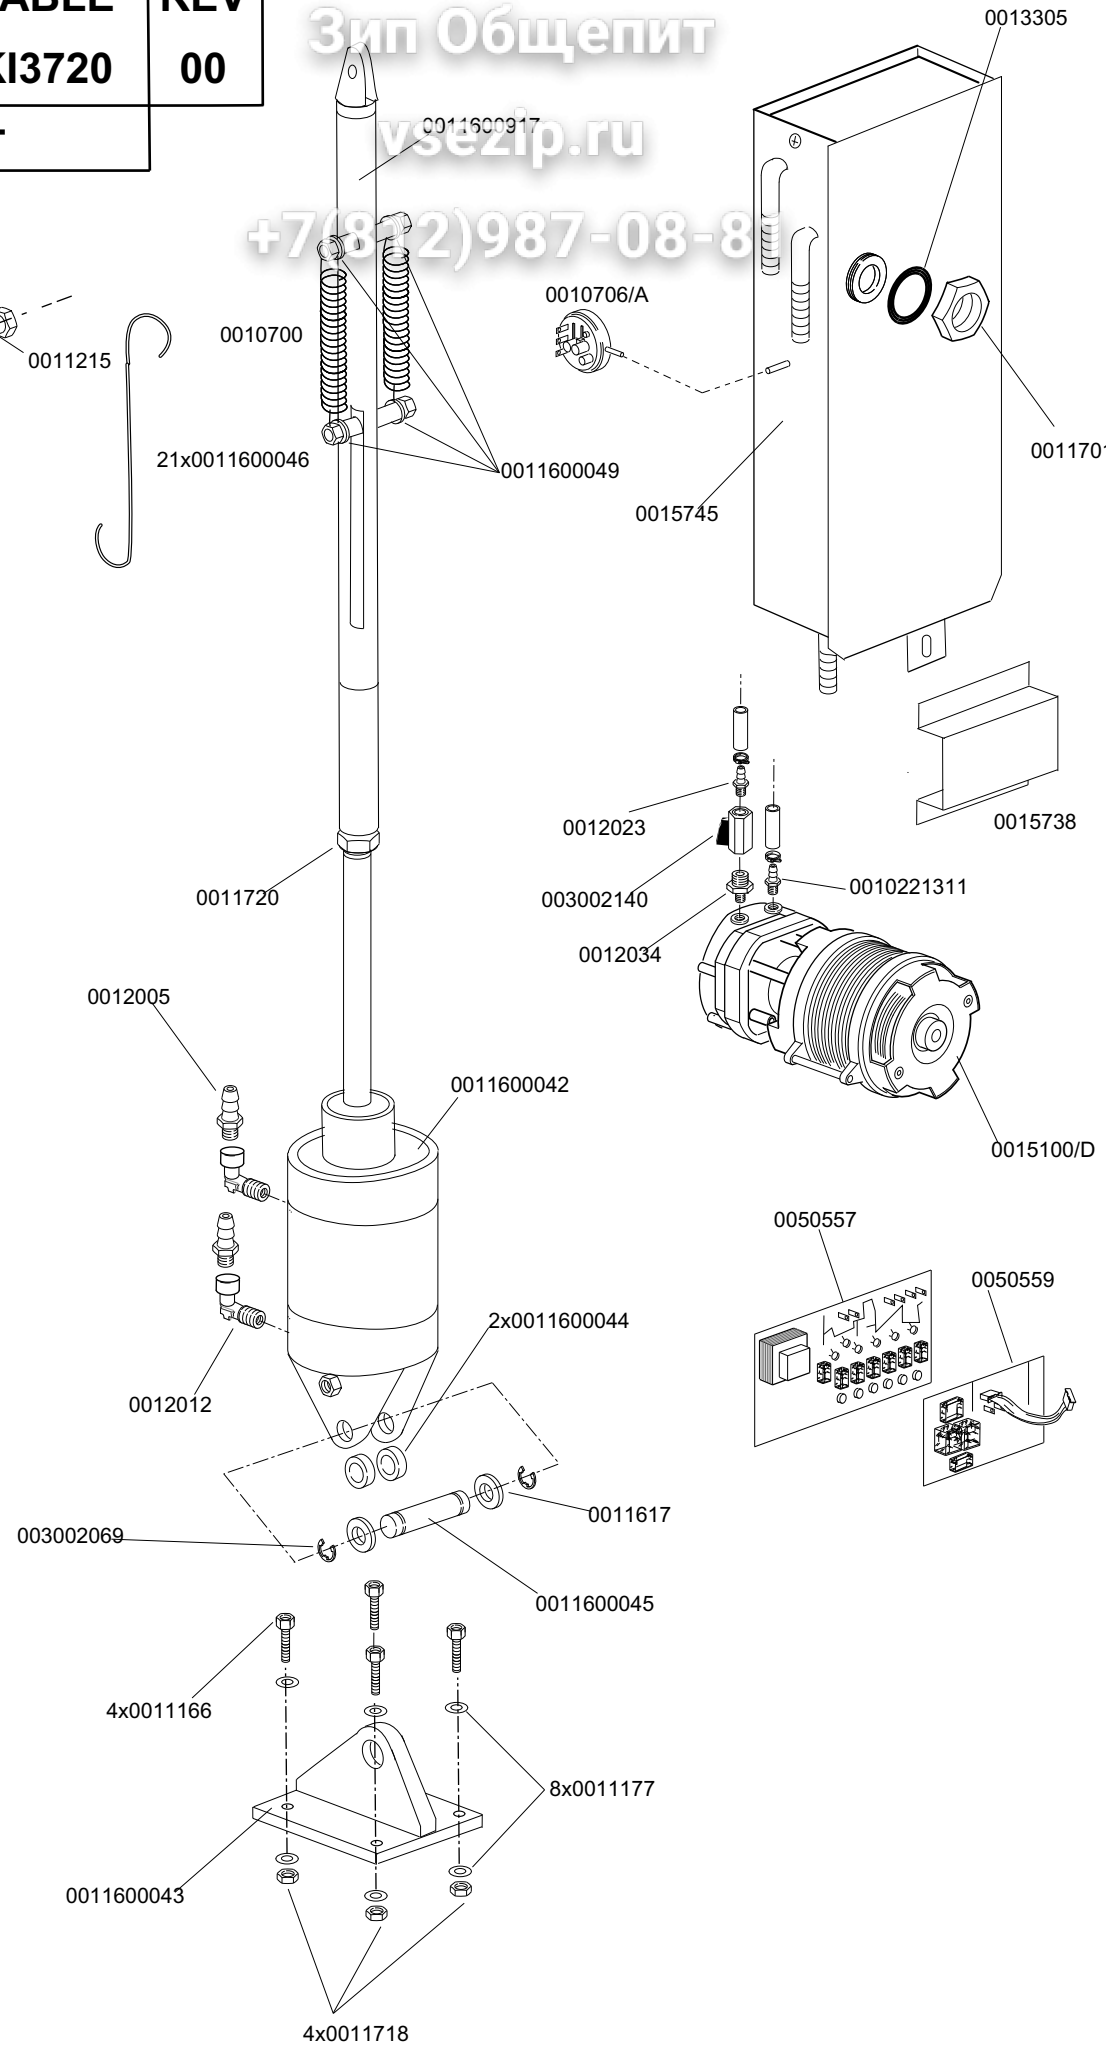

COD. 0011600053