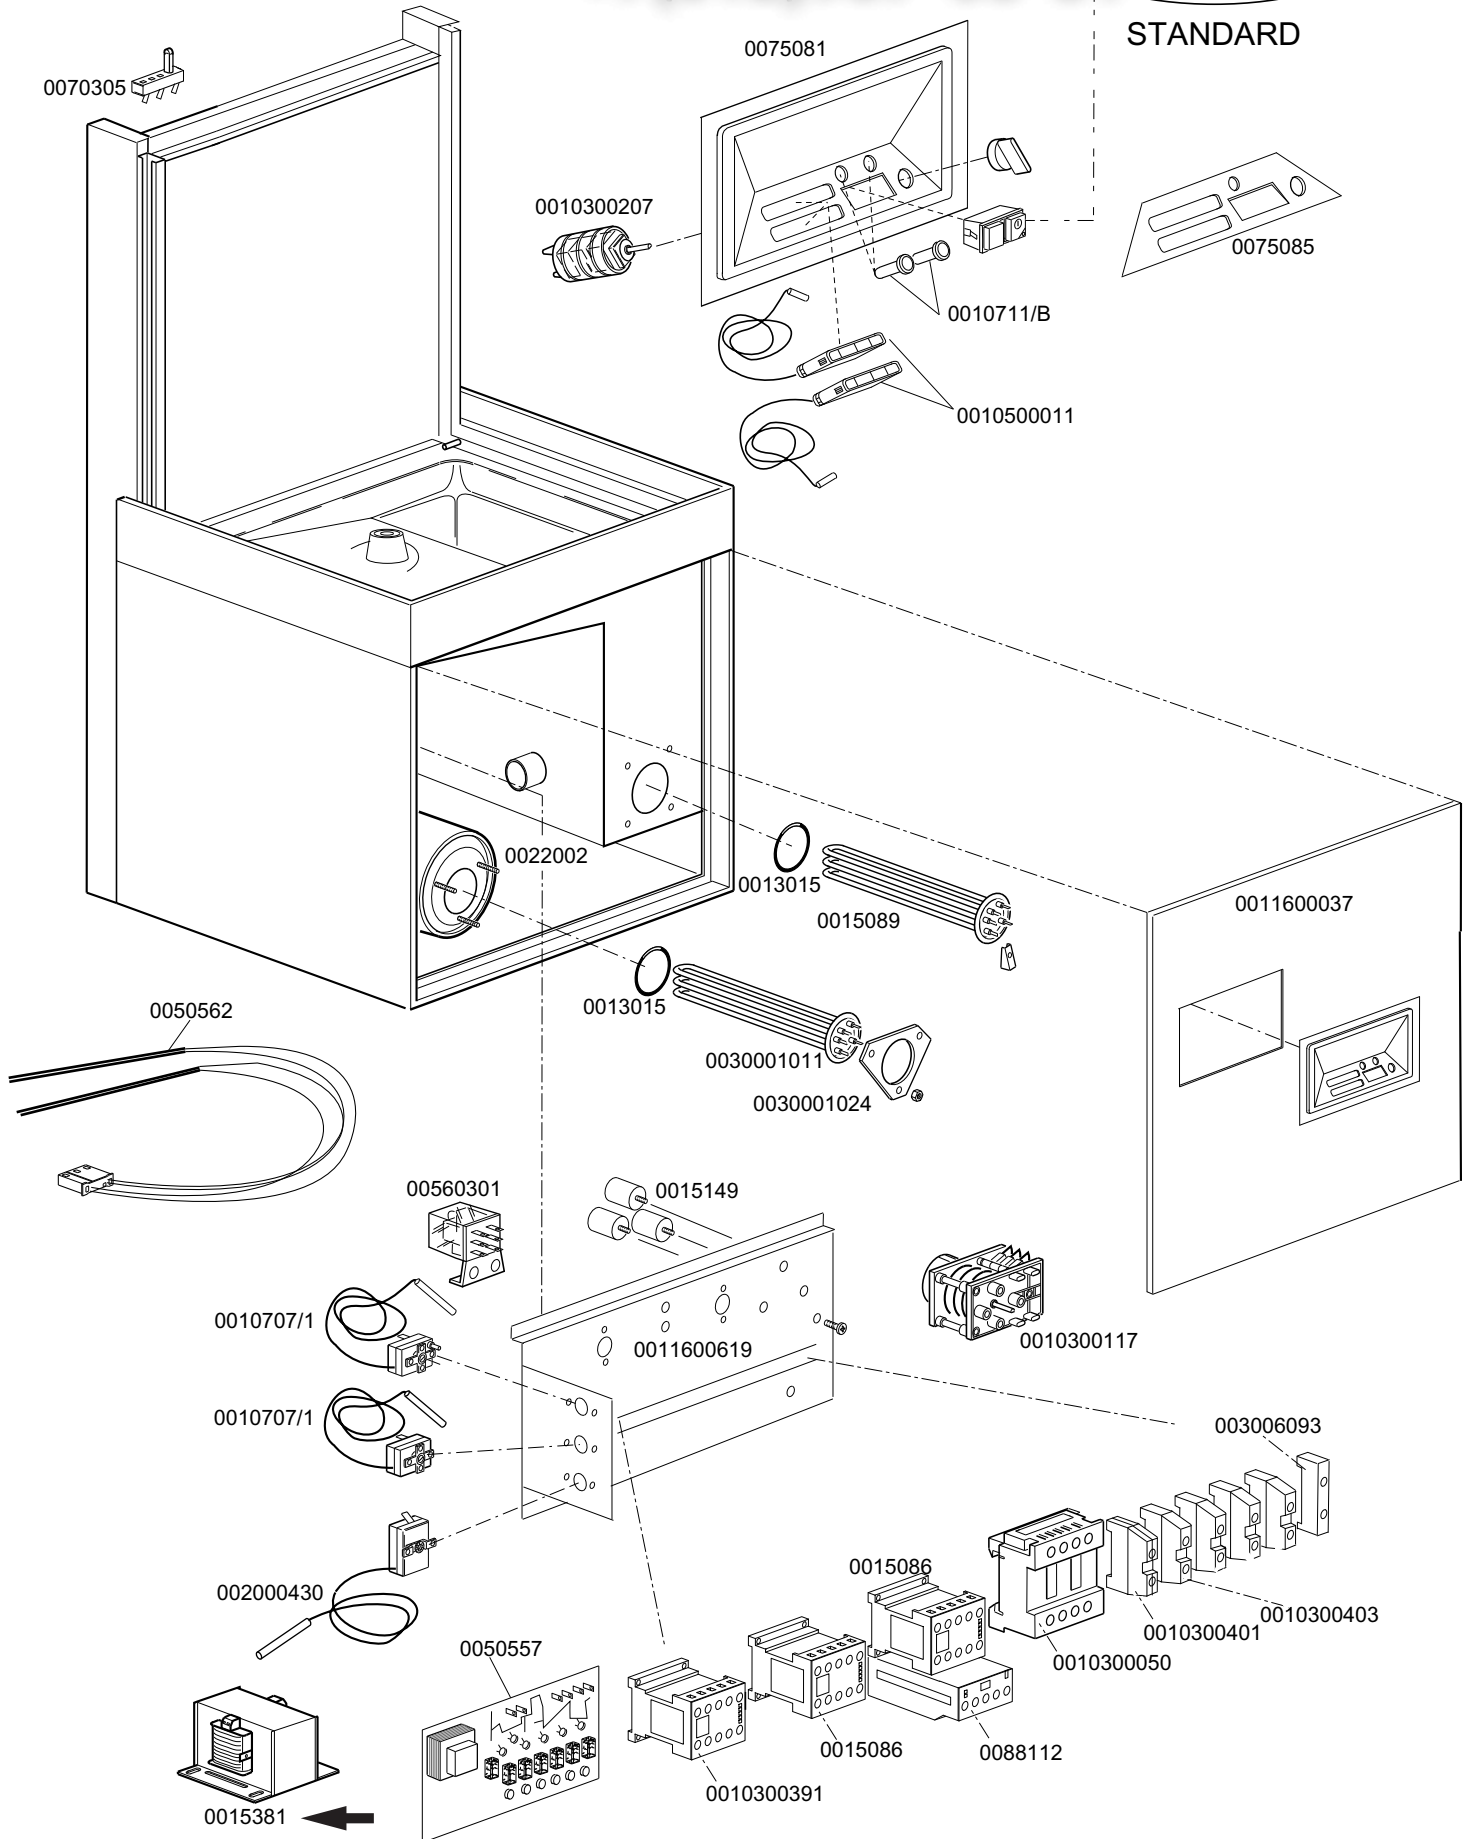

STANDARD

K 120

Зип Общепит

TABLE
KI3740

CODE	DESCRIPTION	CODE	DESCRIPTION
0088112	Thermal relay 4.5-7.5 A RF9		
0010300050	25-12A 4NA 50Hz auxiliary remote control switch		
0010300117	60-90-120 sec 50HZ timer		
0010300207	Timer selector 4 position 16A		
0010300391	240V 3NA1NC auxiliary remote control switch		
0010300401	6mmq yellow green clamp		
0010300403	6mmq clamp		
0010500011	Thermometer		
0010707/1	0-90°C TR2 thermostat		
0010711/B	220V Fluor.pilot lamp		
0011600037	Under door panel		
0011600619	Component support		
0013015	Boiler OR heating element gasket		
0015049	16A luminous bi-polar push button		
0015086	230V 50-60Hz remote control switch		
0015089	4500W boiler heating element		
0015149	Low noise filter		
0015381	150VA 0/230V - 0/400-415-440V Trasf.		
0015812	16A Starter electr.component		
0015824	Green-orange cam		
0015829	SQ2 grey square support		
0015874	Q6 green main switch 0-1		
0015880	Square grey fix push button		
002000430	Conveyor safety thermostat		
0022002	Complete stainless steel boiler		
0030001011	8,5 Kw 230V boiler heating element		
0030001024	Flange for resistance		
003006093	Stop for DIN slide		
0050557	60/100/180 ECO2 electronic timer		
0050562	Thermostat drill		
00560301	Finder relay 230V 50-60		
0075081	Inox control panel		
0075085	Selksreen processed grill		