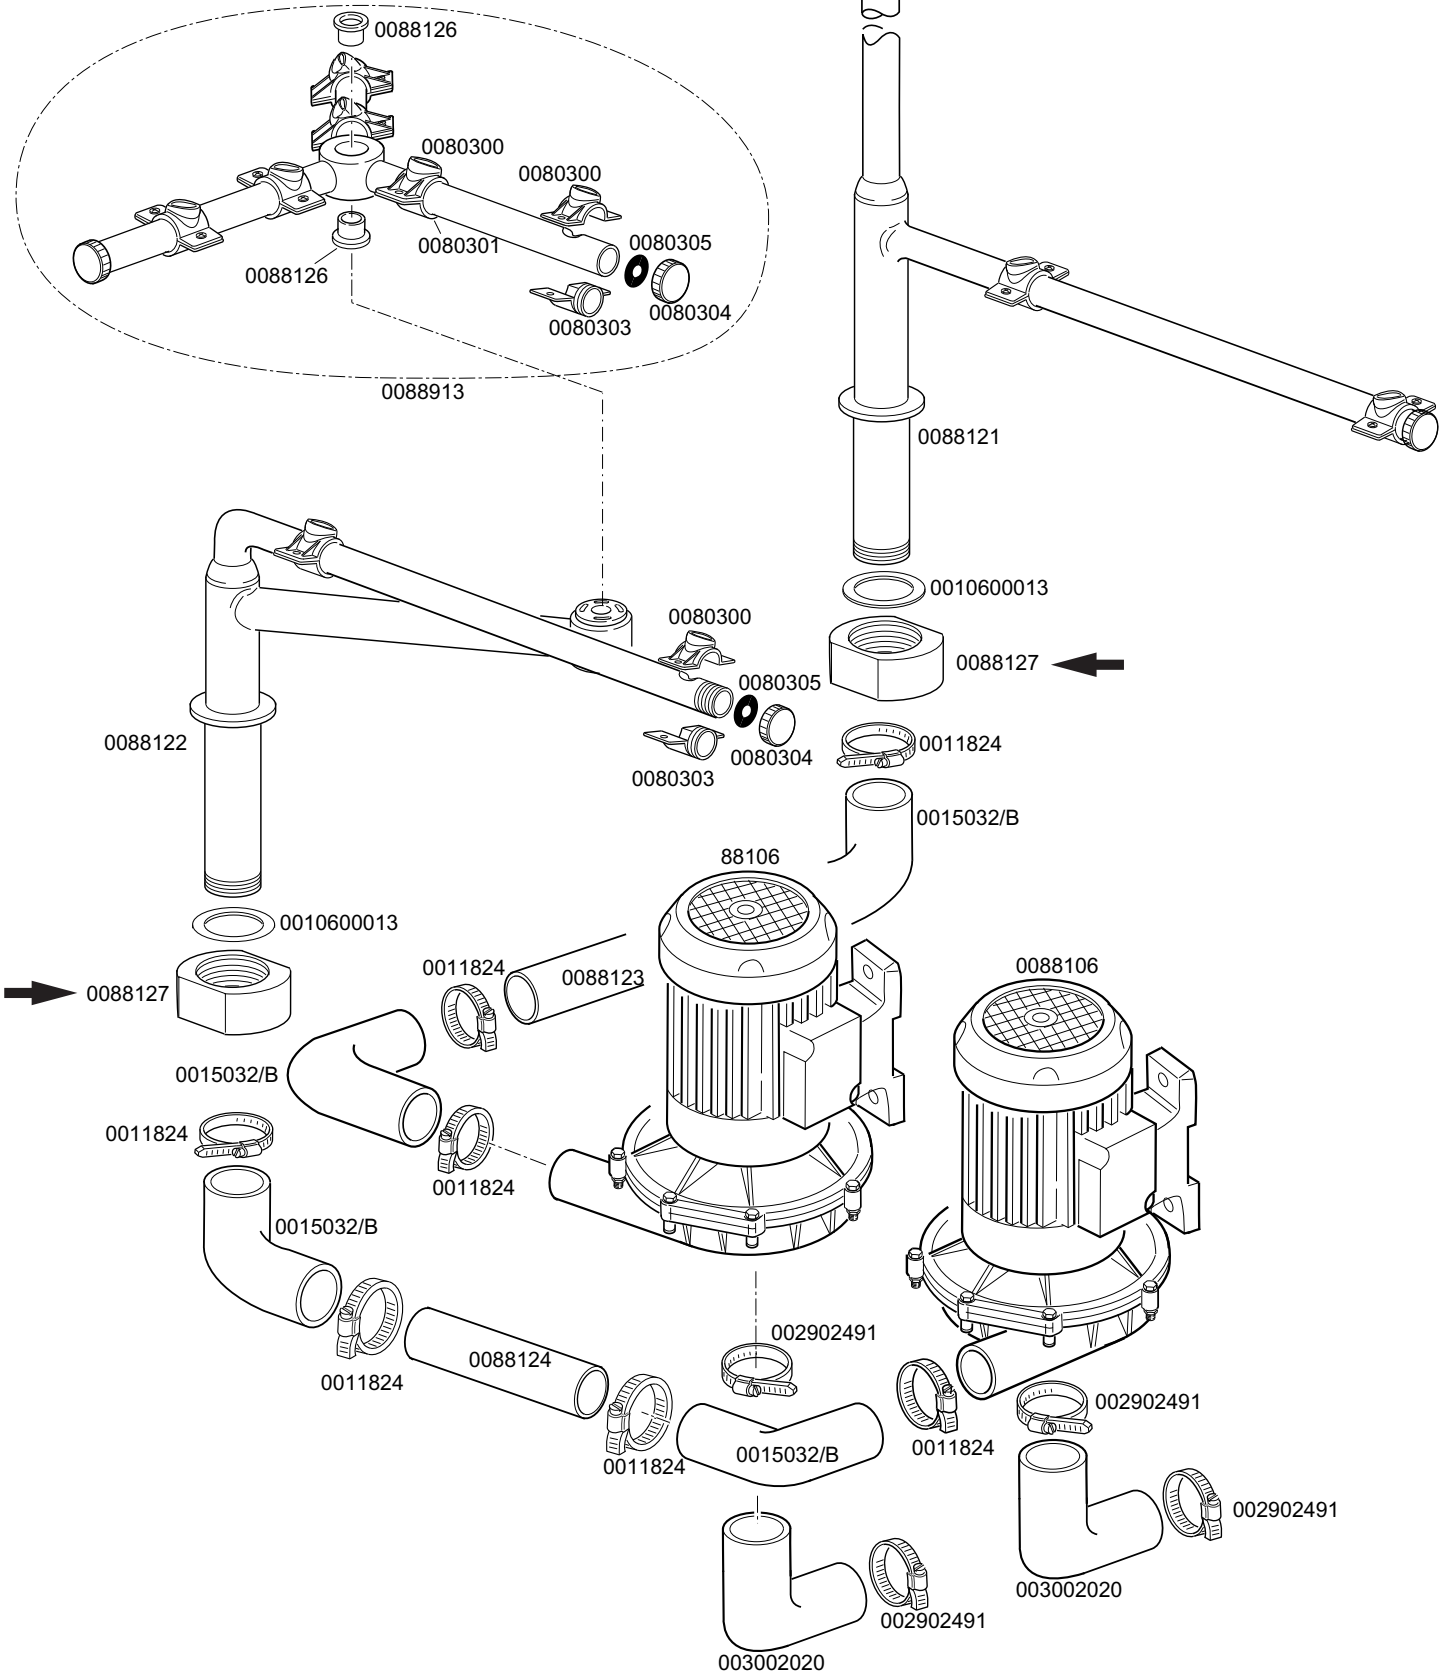

KP 300

Зип Общедит
VSEZ
+7(812)987-08-81

WAREWASHER KF 300

Зип Общежит

TABLE KI1915

CODE	DESCRIPTION	CODE	DESCRIPTION
0011702	M8 stainless steel nut		
0010300050	25-12A 4NA 230V remote control switch		
0010300054	25-16A 4NA 230V remote control switch		
0010300401	6mmq yellow green clamp		
0010300403	6mmq clamp		
0010500005	Horizontal thermometer		
0010599999	Shining product dosing device		
0012525	Counter weight for small filter		
0013015	Boiler heating element OR gasket		
0013301	14x8x1,5 gasket		
0015058	Shining product suction filter		
0015065/A	Cable fastener with screw		
0015086	230 V 4C remote control switch		
0015149	Low noise filter F3		
0015826	Trasparent lamp 220V		
0015826/A	Trasparent lamp 12-24V		
0015826/B	Green lamp		
0015826/C	Red lamp		
002000309	Reed economiser		
002000430	Conveyor safety thermostat		
0030001001	90° 14 d. double solenoid valve		
0030001010	6000W boiler heating element		
0030001011	9000W boiler heating element		
0030001024	Flange for resistance		
0030009001	Selector 0-1		
003002053	Push button		
003002054	1NO connection		
0050556	3-6-9 ' electronic timer		
0050563	Thermostat feeler		
0080106	Complete air trap inox		
0080116	2" H130 small foot		
0080200	5x4x3400 power supply cable		
0080230	Bulb reed holder		
0080270	Water filter		
0080272	1"1/4M-3/8F reduction		
0080275	3/4" F-F pipe fitting		
0080399	14X51 32A Fuse		
0080404	Three-phase fuse holder		
0080407	Plastic box		
0080410	5 position selector		
0080905	Complete boiler		
0088110	Pressure		
0088112	4,5-7,5A thermal relay		
0088114	Stainless steel 12mm plug		
0088935	Contro panel		
0088937	Silkscreen processed grill		

KROMO

**TABLE
KI1930**

**REV
01**

KP 300

From serial Nr°00010062 on

Зип Общепит

vsezip.ru

+7(813)987-08-81

KROMO	TABLE	REV
	KI1940	01
KP 300		
From serial Nr.00013394 on		