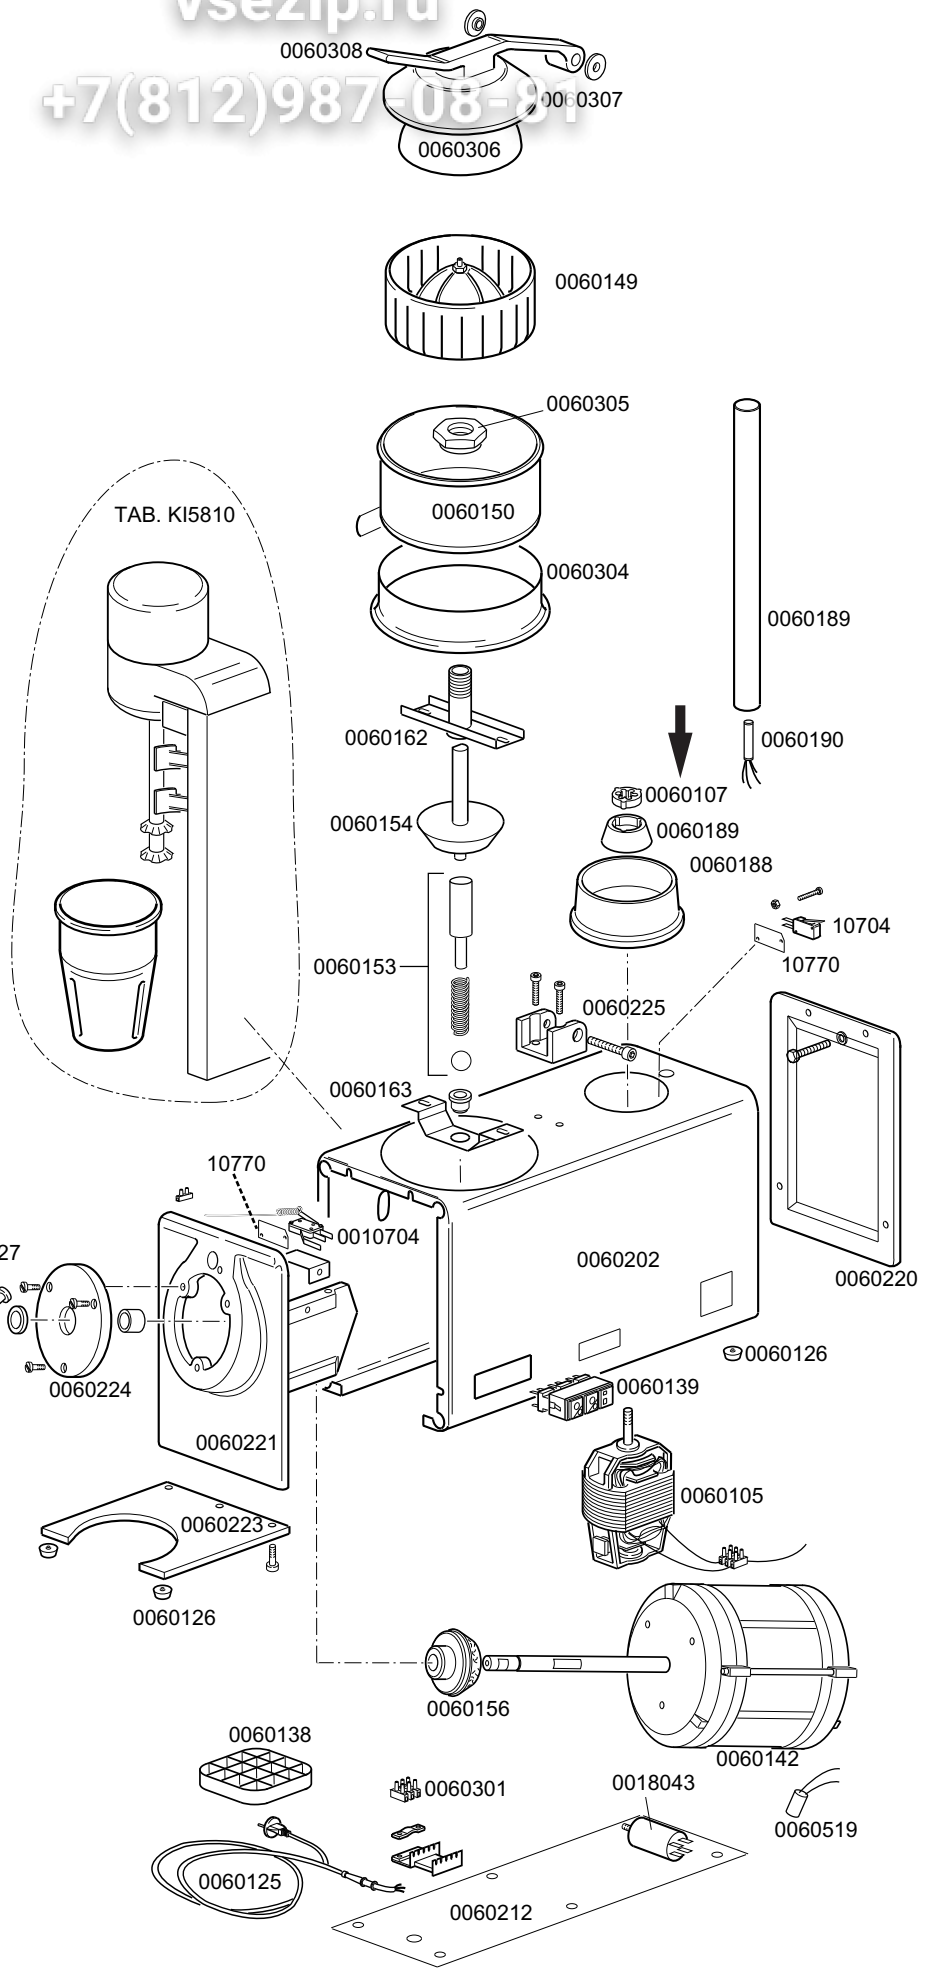

KROMO

**TABLE
KI5720**

**REV
03**

BK12 - BK13

Зип Общепит

vsezip.ru

+7(812)987-08-81

MULTIPLE GROUPS BK12-BK13

Зип.Общепит

TABLE
KI5720

CODE	DESCRIPTION	CODE	DESCRIPTION
0010704	Door safety microswitch	0030116	Knife assembly
0060108	Mixer cone	0060197	V-ring Ø 6
0018043	10 Microfarad condenser		
0060105	R93 2V engine		
0060107	Female gear		
0060109	Male gear		
0060125	Power supply cable		
0060126	Rubber small foot		
0060127	Blade for ice-crusher		
0060134	Blade holder		
0060135	Ice holder		
0060136	Perforated round small grill		
0060137	Ice holder grill		
0060138	Glasses holder		
0060139	Triple push button panel		
0060142	Main motor		
0060149	Complete cone		
0060150	Fruit juice squeezer basing		
0060153	Complete press axis spring		
0060154	Aluminium pulley		
0060156	Clutch pulley		
0060162	Axis guide		
0060163	Stand axis		
0060176	Complete glass 1,5 liter with blade		
0060177	Complete glass 3 liter with blade		
0060178	Complete glass 1,5 liter with cone		
0060179	Complete glass 3 liter with cone		
0060180	Knife assembly		
0060181	Mixer cone		
0060182	Cover glass		
0060183	Glass gasket		
0060184	Glass base		
0060185	Male gear		
0060187	Gear support		
0060188	Glass support		
0060189	Reed holder pipe		
0060190	Safety reed		
0060191	Glass 1 liter		
0060192	Plug for glass cover		
0060195	Bushing support disk		
0060196	Anti friction washer		
0060202	Complete stainless steel carter		
0060212	Small bottom protection		
0060220	End-plated		
0060221	Feedbox holder		
0060223	Base		
0060224	Feedbox support		
0060225	Lever holder		
0060301	PA 27 3 poles terminal board		
0060302	Ice-press handle		
0060304	Basin citrus fruit squeezer support		
0060305	Nut lock small basin		
0060306	Little bell citrus fruit squeezer		
0060307	Little bell citrus fruit squeezer cover		
0060308	Citrus-fruit squeezer handle		
0060519	Radio interference filter		