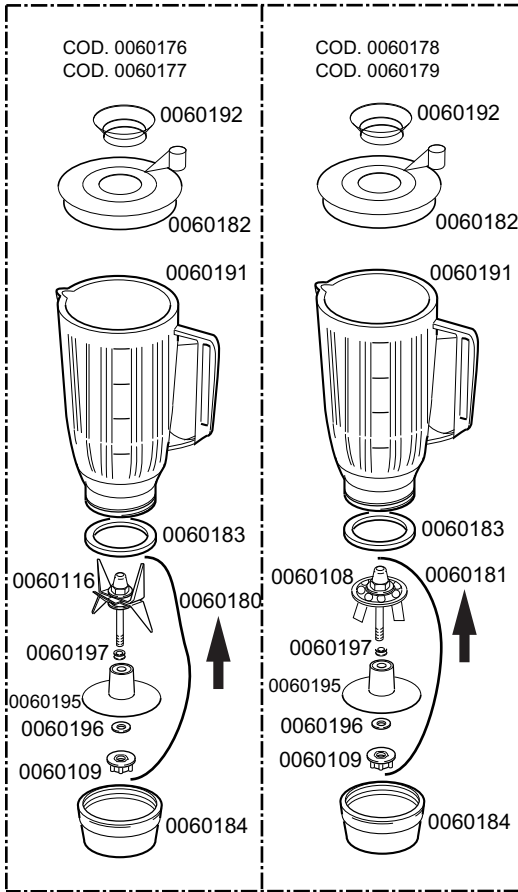

KROMO

**TABLE
KI5720**

**REV
03**

BK12 - BK13

Зип Общепит

vsezip.ru

+7(812)987-08-81

MULTIPLE GROUPS BK12-BK13

Зип.Общепит

TABLE
KI5720

CODE	DESCRIPTION	CODE	DESCRIPTION
0010704	Door safety microswitch	0030116	Knife assembly
0060108	Mixer cone	0060197	V-ring Ø 6
0018043	10 Microfarad condenser		
0060105	R93 2V engine		
0060107	Female gear		
0060109	Male gear		
0060125	Power supply cable		
0060126	Rubber small foot		
0060127	Blade for ice-crusher		
0060134	Blade holder		
0060135	Ice holder		
0060136	Perforated round small grill		
0060137	Ice holder grill		
0060138	Glasses holder		
0060139	Triple push button panel		
0060142	Main motor		
0060149	Complete cone		
0060150	Fruit juice squeezer basing		
0060153	Complete press axis spring		
0060154	Aluminium pulley		
0060156	Clutch pulley		
0060162	Axis guide		
0060163	Stand axis		
0060176	Complete glass 1,5 liter with blade		
0060177	Complete glass 3 liter with blade		
0060178	Complete glass 1,5 liter with cone		
0060179	Complete glass 3 liter with cone		
0060180	Knife assembly		
0060181	Mixer cone		
0060182	Cover glass		
0060183	Glass gasket		
0060184	Glass base		
0060185	Male gear		
0060187	Gear support		
0060188	Glass support		
0060189	Reed holder pipe		
0060190	Safety reed		
0060191	Glass 1 liter		
0060192	Plug for glass cover		
0060195	Bushing support disk		
0060196	Anti friction washer		
0060202	Complete stainless steel carter		
0060212	Small bottom protection		
0060220	End-plated		
0060221	Feedbox holder		
0060223	Base		
0060224	Feedbox support		
0060225	Lever holder		
0060301	PA 27 3 poles terminal board		
0060302	Ice-press handle		
0060304	Basin citrus fruit squeezer support		
0060305	Nut lock small basin		
0060306	Little bell citrus fruit squeezer		
0060307	Little bell citrus fruit squeezer cover		
0060308	Citrus-fruit squeezer handle		
0060519	Radio interference filter		