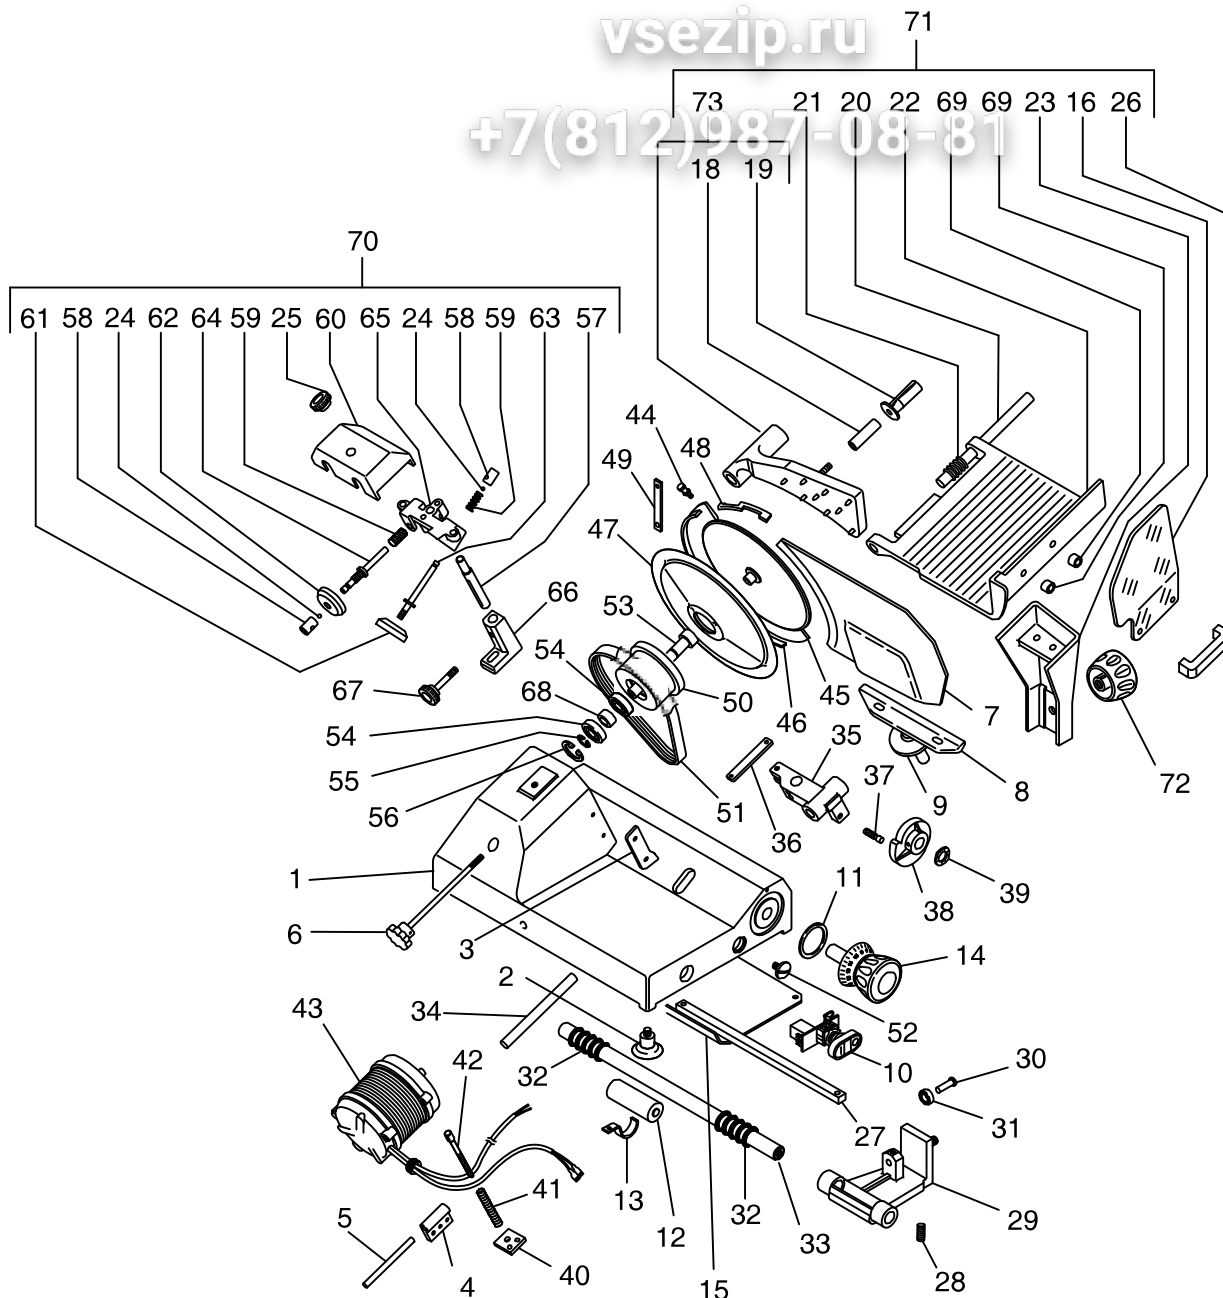

Rif./Ref.	Codice/Code	Sigla /Features	Descrizione/Description
65	CO4001		Support
66	CO4556		Support
67	CO4003		Knob
68	CO0444		Spacer
69	CO4039		Spacer
70	CO3926	Assembly	Tool grinder
71	CO4127	Assembly	Carriage
72	CO4053	(HS300)	Knob
73	CO4015	Assembly	Ram
74	CO3444		Grinding wheel
75	CO3443		Deburring wheel
77	CO0445		Covering
81	CO4765	Assembly	Tool grinder
82	CO2817	230V/1Ph/50-60Hz	Switch
82	CO2818	400V/3Ph/50-60Hz	Switch
83	32W3280		Lamp
84	CO0443		Knob
85	CO4794		Blade cover
86	CO0442		Sail
87	CO4029	230V/1Ph/50-60Hz	Motor
87	CO4030	400V/3Ph/50-60Hz	Motor

vsezip.ru
+7(812)987-08-81