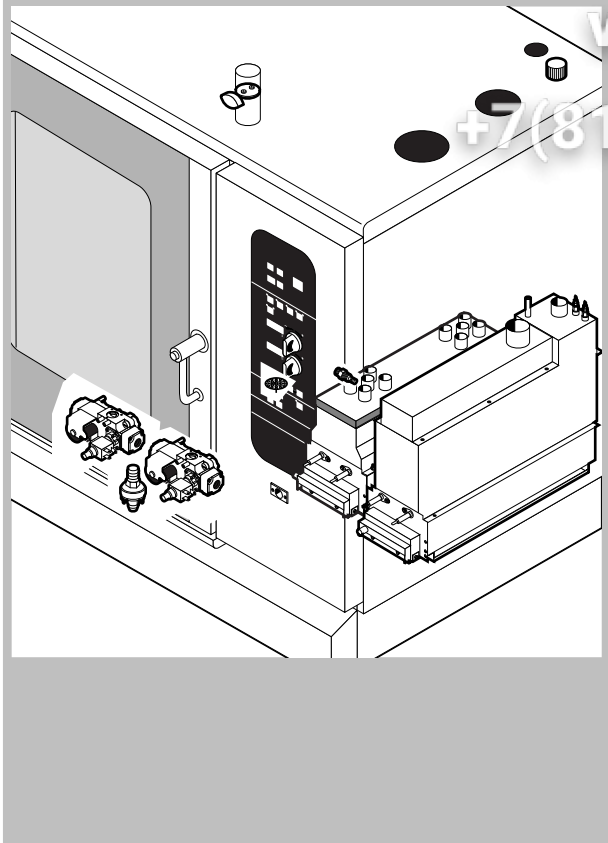

Зип Обществу
vsezip.ru
+7(812)987-08-81