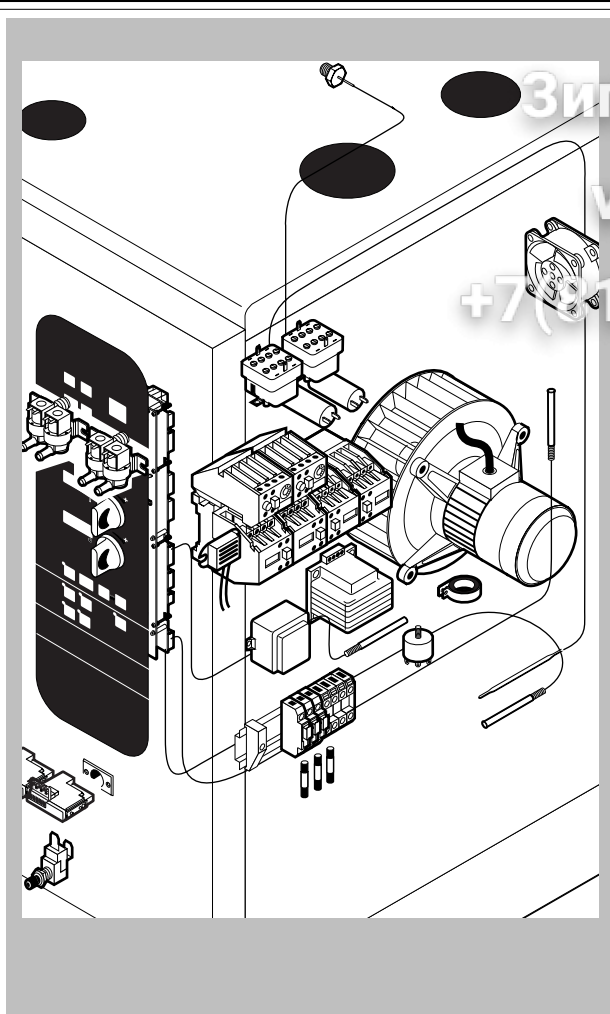

Зип общепит
vsezip.ru

+7(812)987-08-81

POS.	CODE	PIECES	DESCRIPTION
1	R09200230	1	DOOR HANDLE
2	R10100110	1	PRONG FLANGE
3	R12212250	1	LOWER DOOR HINGE
4	R14200740	1	DOOR
5	R14200790	1	LEFT LAMP COVER
6	R14200820	1	UPPER DOOR HINGE
7	R14200830	1	DOOR HINGE COVER
8	R14403440	1	LEFT GLASS FIXING BRACKET
9	R14406120	1	INNER DOOR PANEL
10	R58002150	1	HINGE PIN
11	R58002160	1	DOOR HANDLE PRONG PIN
12	R58002760	1	DOOR HANDLE PRONG COUPLER
13	R58003500	1	DOOR HANDLE BUTTON ROD
14	R58004050	1	NUT FOR UPPER DOOR HINGE
15	R58004320	1	DOOR HANDLE SPACER
16	R58004830	1	RING NUT M18x1
17	R58005050	1	DOOR HANDLE PRONG
18	R58005340	1	DOOR HANDLE LOWER INSULATION WASHER
19	R58005350	1	DOOR HANDLE UPPER INSULATION WASHER

POS.	CODE	PIECES	DESCRIPTION
20	R61620012	1	DOOR HANDLE CATCH SPRING
21	R61620041	1	DOOR HANDLE BUTTON SPRING
22	R65270020	2	LIGHT 20W 12V G4
23	R65270400	2	LIGHT SOCKET
24	R69015080	1	DOOR HANDLE ASSEMBLY
25	R69031190	1	DOOR HANDLE PUSH BUTTON
26	R70042580	1	DOOR GASKET
27	R70042680	1	FRONT GLASS GASKET
28	R70042780	1	REAR GLASS GASKET
29	R71020130	1	DOOR GLASS
30	R71200740	1	DOOR GLASS