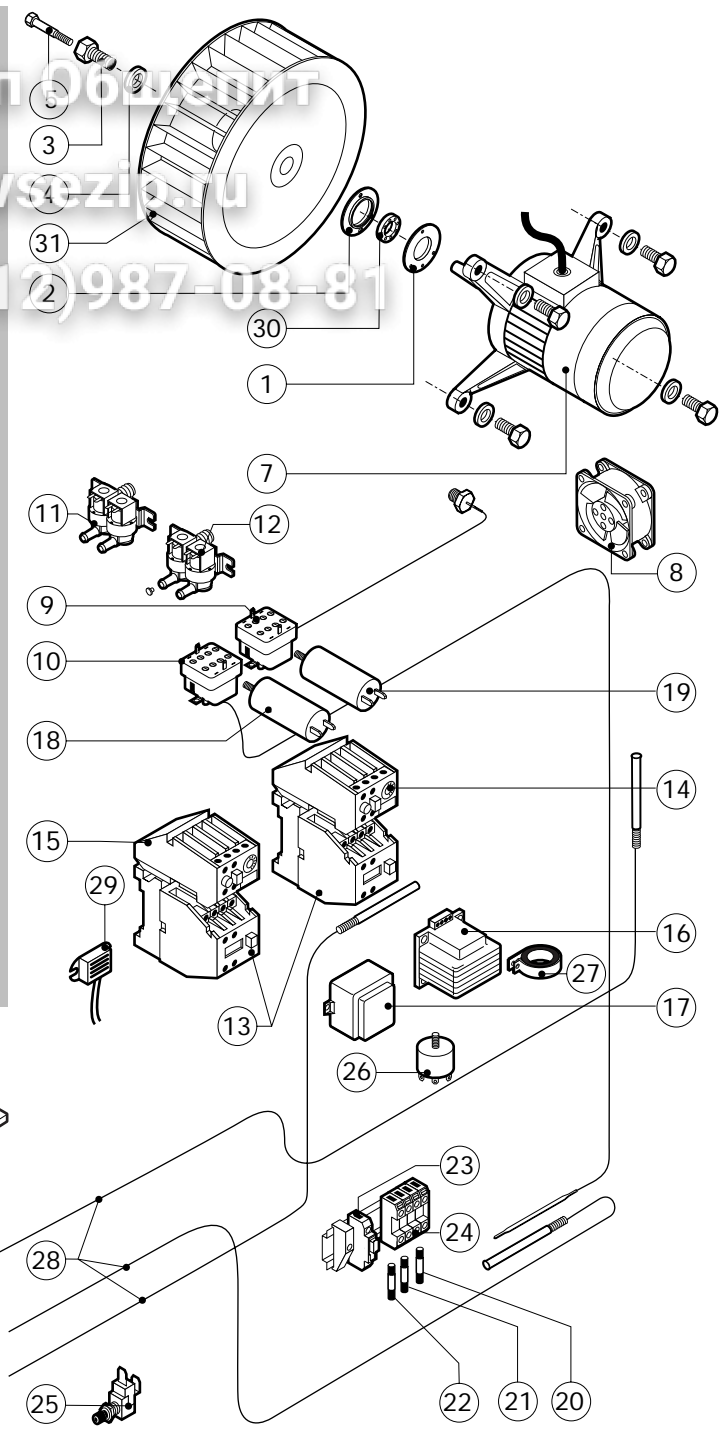

POS.	CODE	PIECES	DESCRIPTION
1	R58003840	1	MOTOR GASKET BRASS FLANGE
2	R58003850	1	MOTOR GASKET BRASS COUNTER FLANGE
3	R58004000	1	FAN SCREW M12x1.5 SX
4	R58004010	1	FAN WASHER Ø 30/12.5
5	R61020562	1	FAN SCREW TE A2 M6x55
6	R63060100	2	BURNER IGNITION PANEL
7	R65040031	1	MOTOR HP 1/0.3 KIT
8	R65060050	1	COMPONENTS VENTILATION MOTOR Ø 120
9	R65070070	1	CHAMBER SAFETY THERMOSTAT
10	R65070080	1	STEAM GENERATOR SAFETY THERMOSTAT
11	R65110040	1	SOLENOID VALVE 220V 50HZ
12	R65115000	1	SOLENOID VALVE 220V 50HZ WITH FLOW REDUCER
13	R65140150	4	CONTACTOR 3TF4011-OAUO 240V
14	R65160120	1	THERMIC PROTECTION 3UA5000-1C 1.6-2.5A
15	R65160130	1	THERMIC PROTECTION 3UA5000-1F 3.2-5A
16	R65180430	1	TRANSFORMER 40VA
17	R65180650	1	TRANSFORMER 23VA
18	R65190030	1	CAPACITOR 16 µF
19	R65190090	1	CAPACITOR 12.5 µF

POS.	CODE	PIECES	DESCRIPTION
20	R65200200	1	FUSE 2A
21	R65200320	1	FUSE 0.2A (T)
22	R65200350	1	FUSE 0.4A (T)
23	R65210020	3	FUSE CARRIER
24	R65220220	1	TERMINAL BOARD
25	R65260540	1	DOOR SWITCH
26	R65280210	1	INTERFERENCE SUPPRESSOR
27	R65280450	1	FERRITE
28	R65325000	3	PROBE PT100
29	R65330020	1	BUZZER
30	R70020050	1	MOTOR GASKET
31	R75400380	1	FAN Ø 350x120/24 50HZ P.D. KIT