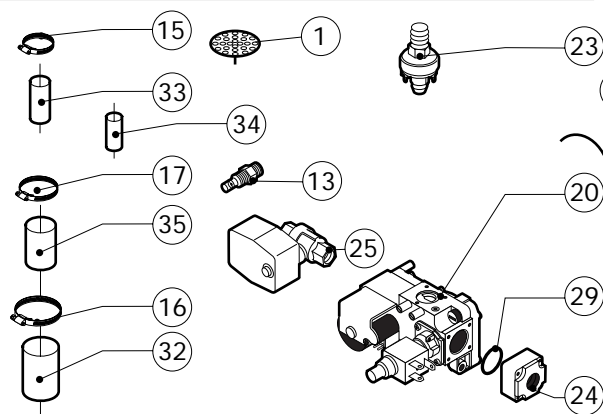

POS.	CODE	PIECES	DESCRIPTION
1	R10201700	1	DRAIN FILTER
2	R10202410	1	COMBUSTION CABINET
3	R10406250	1	COMBUSTION CABINET INSULATION PLATE
4	R10409390	1	CHAMBER BURNERS PROTECTION PLATE
5	R14100520	1	STEAM GENERATOR ASSEMBLY
6	R14201140	1	STEAM GENERATOR
7	R14201410	1	STEAM OUTLET THROTTLE ASSEMBLY
8	R14202090	1	STEAM GENERATOR GAS FLUE PIPE
9	R14202320	1	CABINET BURNERS SUPPORT
10	R14202380	1	STEAM GENERATOR SUPPORT
11	R14407750	1	STEAM GENERATOR BURNERS PROTECTION PLATE
12	R58005680	1	STEAM GENERATOR DESCALING CAP 1"1/4 F
13	R58006080	1	STEAM QUENCHING NOZZLE Ø 2
14	R58006110	2	STEAM GENERATOR FLUSHING NOZZLE
15	R61630011	12	METAL CLAMPS 12-22/9
16	R61630031	2	METAL CLAMPS 40-60/9
17	R61630081	2	METAL CLAMPS 20-32/9
18	R63016540	1	CHAMBER BURNER ASSEMBLY
19	R63016550	1	STEAM GENERATOR BURNER ASSEMBLY

POS.	CODE	PIECES	DESCRIPTION
20	R63020160	2	GAS SOLENOID VALVE
21	R63050340	2	IGNITOR
22	R63050350	2	SENSOR
23	R63070010	1	GAS SAFETY PRESSURE SWITCH PG 901.61
24	R63080040	4	STRAIGHT FLANGE 1/2"
25	R65110540	1	STEAM GENERATOR DRAIN MOTORIZED VALVE
26	R65320010	2	STEAM GENERATOR LEVEL PROBE
27	R66605900	4	FLAME IGNITION CABLE/FLAME SENSOR CABLE
28	R69010410	1	STEAM OUTLET KNOB
29	R70010070	4	RING
30	R70030090	4	NOZZLE GASKET
31	R70050040	1	STEAM GENERATOR CAP GASKET
32	R70060030	1	SILICON COUPLING Ø 40
33	R70060070	1	SILICON COUPLING Ø 15
34	R70060080	1	SILICON COUPLING Ø 13
35	R70060090	2	SILICON COUPLING Ø 25
X		2	NOZZLE (See service manual)
X		2	NOZZLE (See service manual)