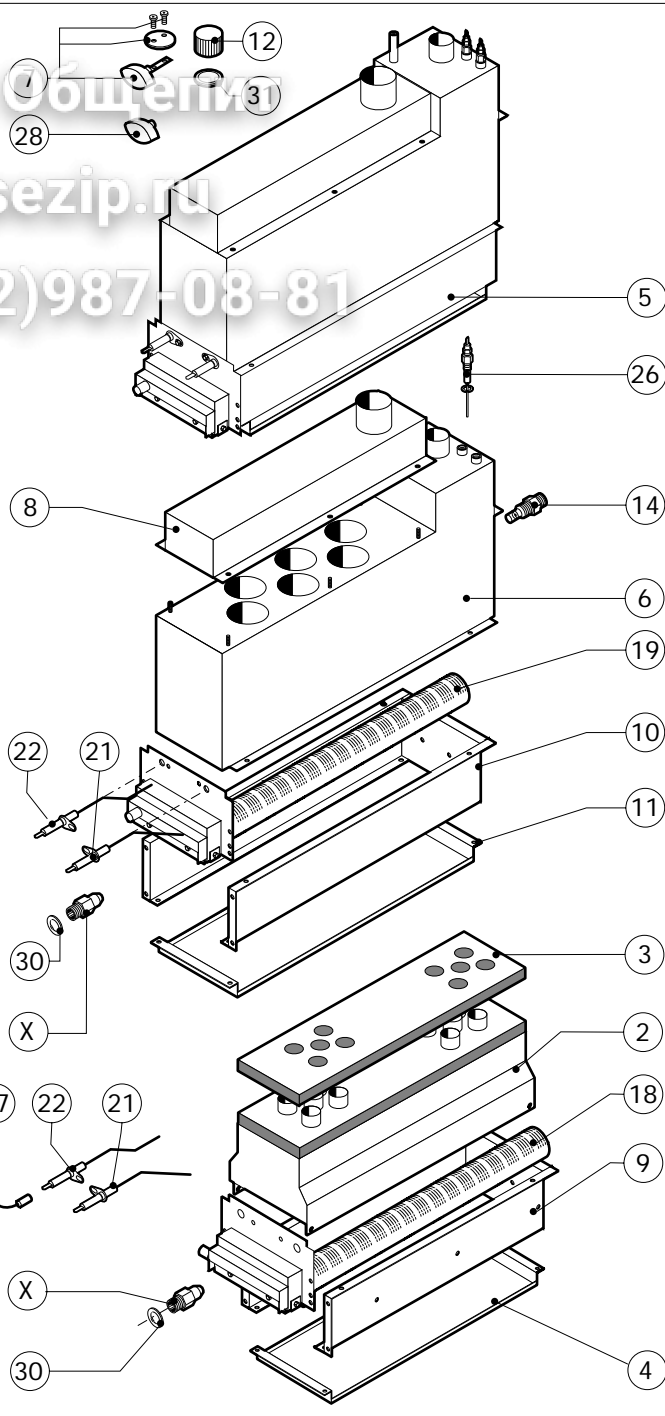

POS.	CODE	PIECES	DESCRIPTION
1	R10201700	1	DRAIN FILTER
2	R10202410	1	COMBUSTION CABINET
3	R10406250	1	COMBUSTION CABINET INSULATION PLATE
4	R10409390	1	CHAMBER BURNERS PROTECTION PLATE
5	R14100520	1	STEAM GENERATOR ASSEMBLY
6	R14201140	1	STEAM GENERATOR
7	R14201410	1	STEAM OUTLET THROTTLE ASSEMBLY
8	R14202090	1	STEAM GENERATOR GAS FLUE PIPE
9	R14202320	1	CABINET BURNERS SUPPORT
10	R14202380	1	STEAM GENERATOR SUPPORT
11	R14407750	1	STEAM GENERATOR BURNERS PROTECTION PLATE
12	R58005680	1	STEAM GENERATOR DESCALING CAP 1"1/4 F
13	R58006080	1	STEAM QUENCHING NOZZLE Ø 2
14	R58006110	2	STEAM GENERATOR FLUSHING NOZZLE
15	R61630011	12	METAL CLAMPS 12-22/9
16	R61630031	2	METAL CLAMPS 40-60/9
17	R61630081	2	METAL CLAMPS 20-32/9
18	R63016540	1	CHAMBER BURNER ASSEMBLY
19	R63016550	1	STEAM GENERATOR BURNER ASSEMBLY

POS.	CODE	PIECES	DESCRIPTION
20	R63020160	2	GAS SOLENOID VALVE
21	R63050340	2	IGNITOR
22	R63050350	2	SENSOR
23	R63070010	1	GAS SAFETY PRESSURE SWITCH PG 901.61
24	R63080040	4	STRAIGHT FLANGE 1/2"
25	R65110540	1	STEAM GENERATOR DRAIN MOTORIZED VALVE
26	R65320010	2	STEAM GENERATOR LEVEL PROBE
27	R66605900	4	FLAME IGNITION CABLE/FLAME SENSOR CABLE
28	R69010410	1	STEAM OUTLET KNOB
29	R70010070	4	RING
30	R70030090	4	NOZZLE GASKET
31	R70050040	1	STEAM GENERATOR CAP GASKET
32	R70060030	1	SILICON COUPLING Ø 40
33	R70060070	1	SILICON COUPLING Ø 15
34	R70060080	1	SILICON COUPLING Ø 13
35	R70060090	2	SILICON COUPLING Ø 25
X		2	NOZZLE (See service manual)
X		2	NOZZLE (See service manual)