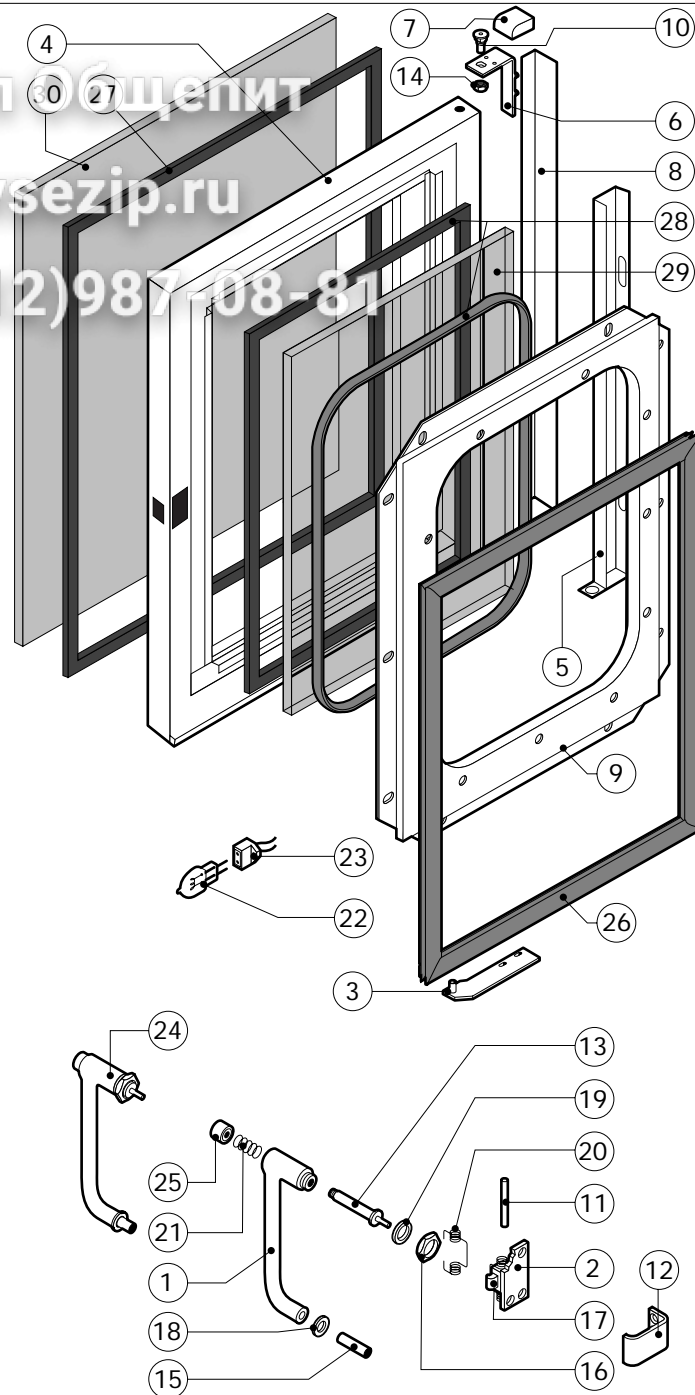

Зип общепит
vsezip.ru

+7(812)987-08-81

POS.	CODE	PIECES	DESCRIPTION
1	R09200230	1	DOOR HANDLE
2	R10100110	1	PRONG FLANGE
3	R12212250	1	LOWER DOOR HINGE
4	R14200740	1	DOOR
5	R14200790	1	LEFT LAMP COVER
6	R14200820	1	UPPER DOOR HINGE
7	R14200830	1	DOOR HINGE COVER
8	R14403440	1	LEFT GLASS FIXING BRACKET
9	R14406120	1	INNER DOOR PANEL
10	R58002150	1	HINGE PIN
11	R58002160	1	DOOR HANDLE PRONG PIN
12	R58002760	1	DOOR HANDLE PRONG COUPLER
13	R58003500	1	DOOR HANDLE BUTTON ROD
14	R58004050	1	NUT FOR UPPER DOOR HINGE
15	R58004320	1	DOOR HANDLE SPACER
16	R58004830	1	RING NUT M18x1
17	R58005050	1	DOOR HANDLE PRONG
18	R58005340	1	DOOR HANDLE LOWER INSULATION WASHER
19	R58005350	1	DOOR HANDLE UPPER INSULATION WASHER

POS.	CODE	PIECES	DESCRIPTION
20	R61620012	1	DOOR HANDLE CATCH SPRING
21	R61620041	1	DOOR HANDLE BUTTON SPRING
22	R65270020	2	LIGHT 20W 12V G4
23	R65270400	2	LIGHT SOCKET
24	R69015080	1	DOOR HANDLE ASSEMBLY
25	R69031190	1	DOOR HANDLE PUSH BUTTON
26	R70042580	1	DOOR GASKET
27	R70042680	1	FRONT GLASS GASKET
28	R70042780	1	REAR GLASS GASKET
29	R71020130	1	DOOR GLASS
30	R71200740	1	DOOR GLASS

Зип Обществ
 vsezip.ru
 +7(412)987-08-81

POS.	CODE	PIECES	DESCRIPTION
1	R58003840	1	MOTOR GASKET BRASS FLANGE
2	R58003850	1	MOTOR GASKET BRASS COUNTER FLANGE
3	R58004000	1	FAN SCREW M12x1.5 SX
4	R58004010	1	FAN WASHER Ø 30/12.5
5	R61020562	1	FAN SCREW TE A2 M6x55
6	R63060100	2	BURNER IGNITION PANEL
7	R65040031	1	MOTOR HP 1/0.3 KIT
8	R65060050	1	COMPONENTS VENTILATION MOTOR Ø 120
9	R65070070	1	CHAMBER SAFETY THERMOSTAT
10	R65070080	1	STEAM GENERATOR SAFETY THERMOSTAT
11	R65110040	1	SOLENOID VALVE 220V 50HZ
12	R65115000	1	SOLENOID VALVE 220V 50HZ WITH FLOW REDUCER
13	R65140150	4	CONTACTOR 3TF4011-OAUO 240V
14	R65160120	1	THERMIC PROTECTION 3UA5000-1C 1.6-2.5A
15	R65160130	1	THERMIC PROTECTION 3UA5000-1F 3.2-5A
16	R65180430	1	TRANSFORMER 40VA
17	R65180650	1	TRANSFORMER 23VA
18	R65190030	1	CAPACITOR 16 µF
19	R65190090	1	CAPACITOR 12.5 µF