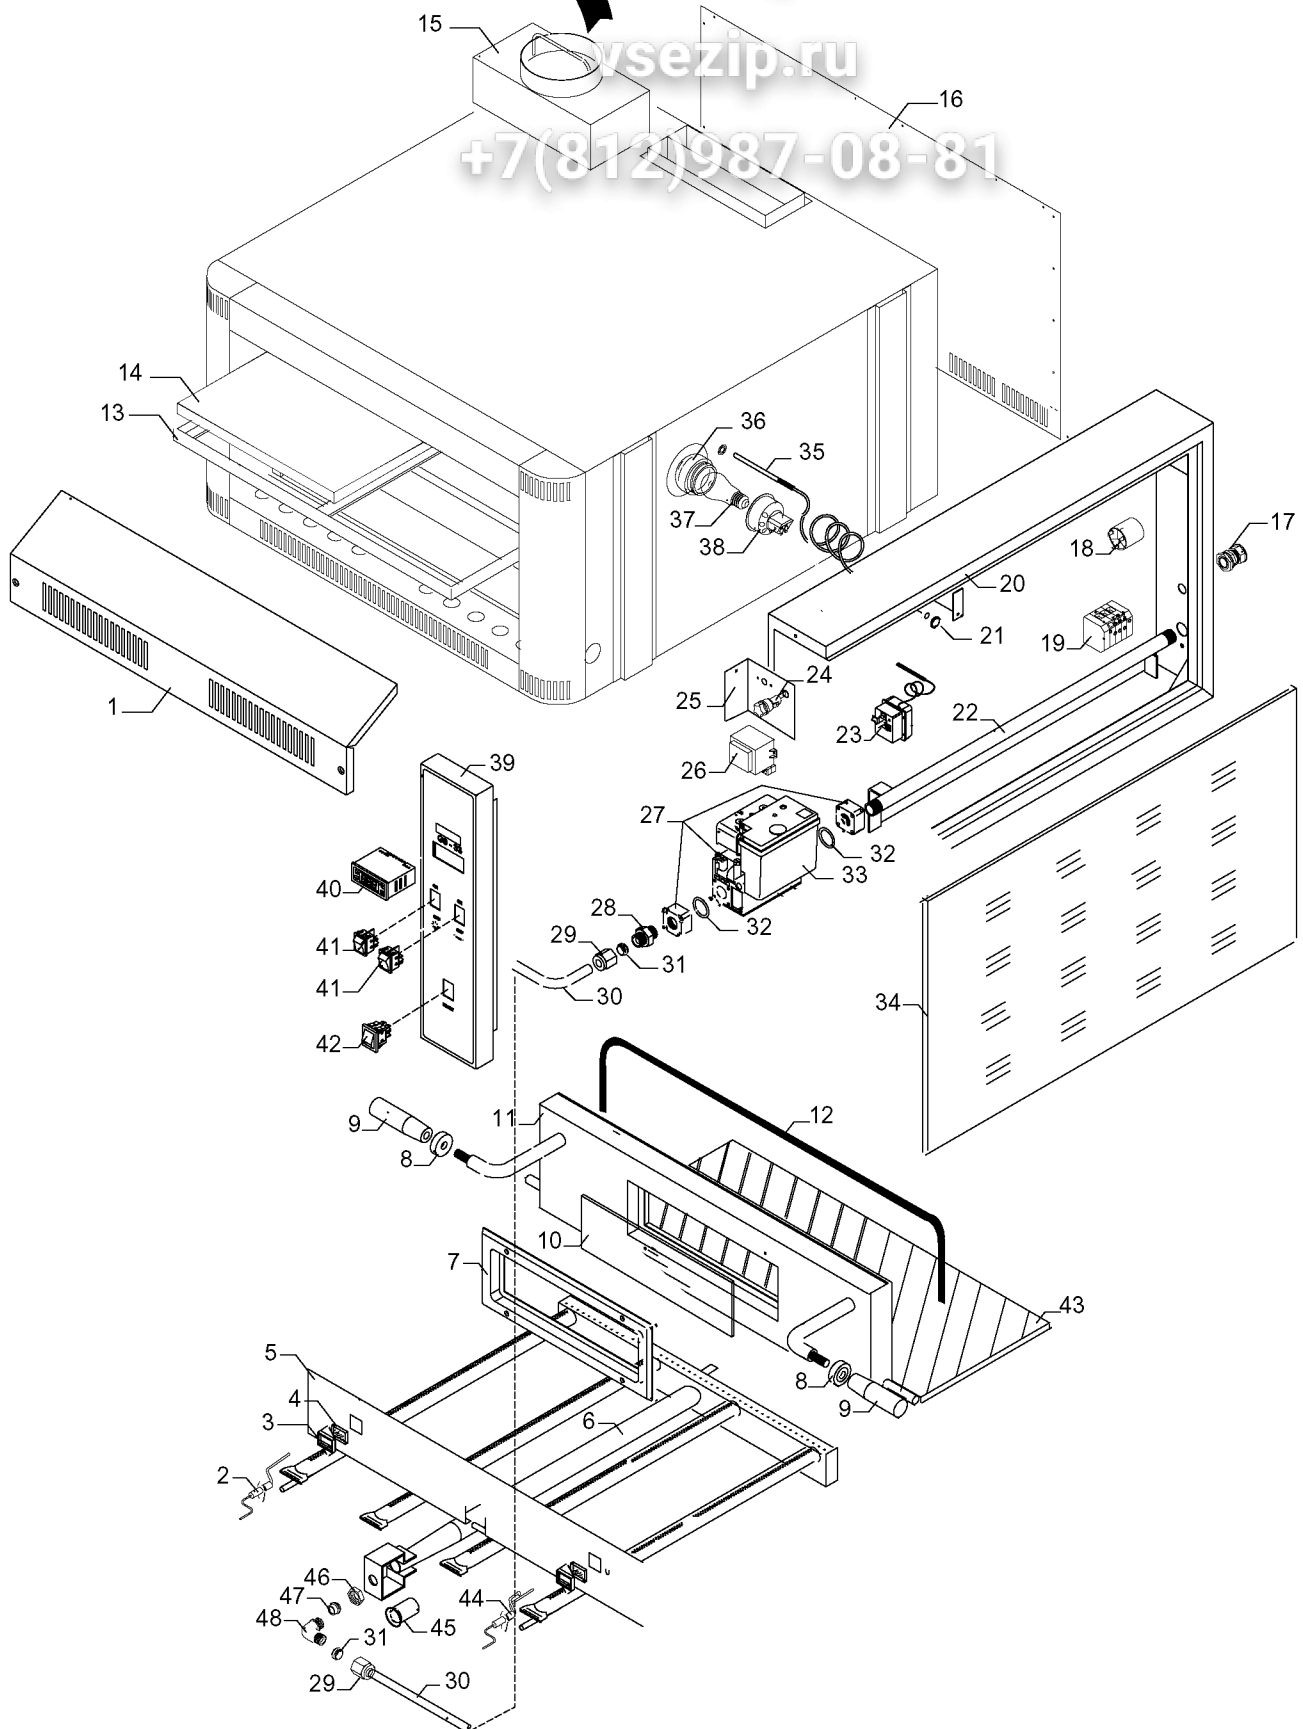

Зип Общепит

zipsezip.ru

+7(812)987-08-81

DIGITAL CONTROLLED SINGLE - DUAL CHAMBER PIZZA GAS OVENS