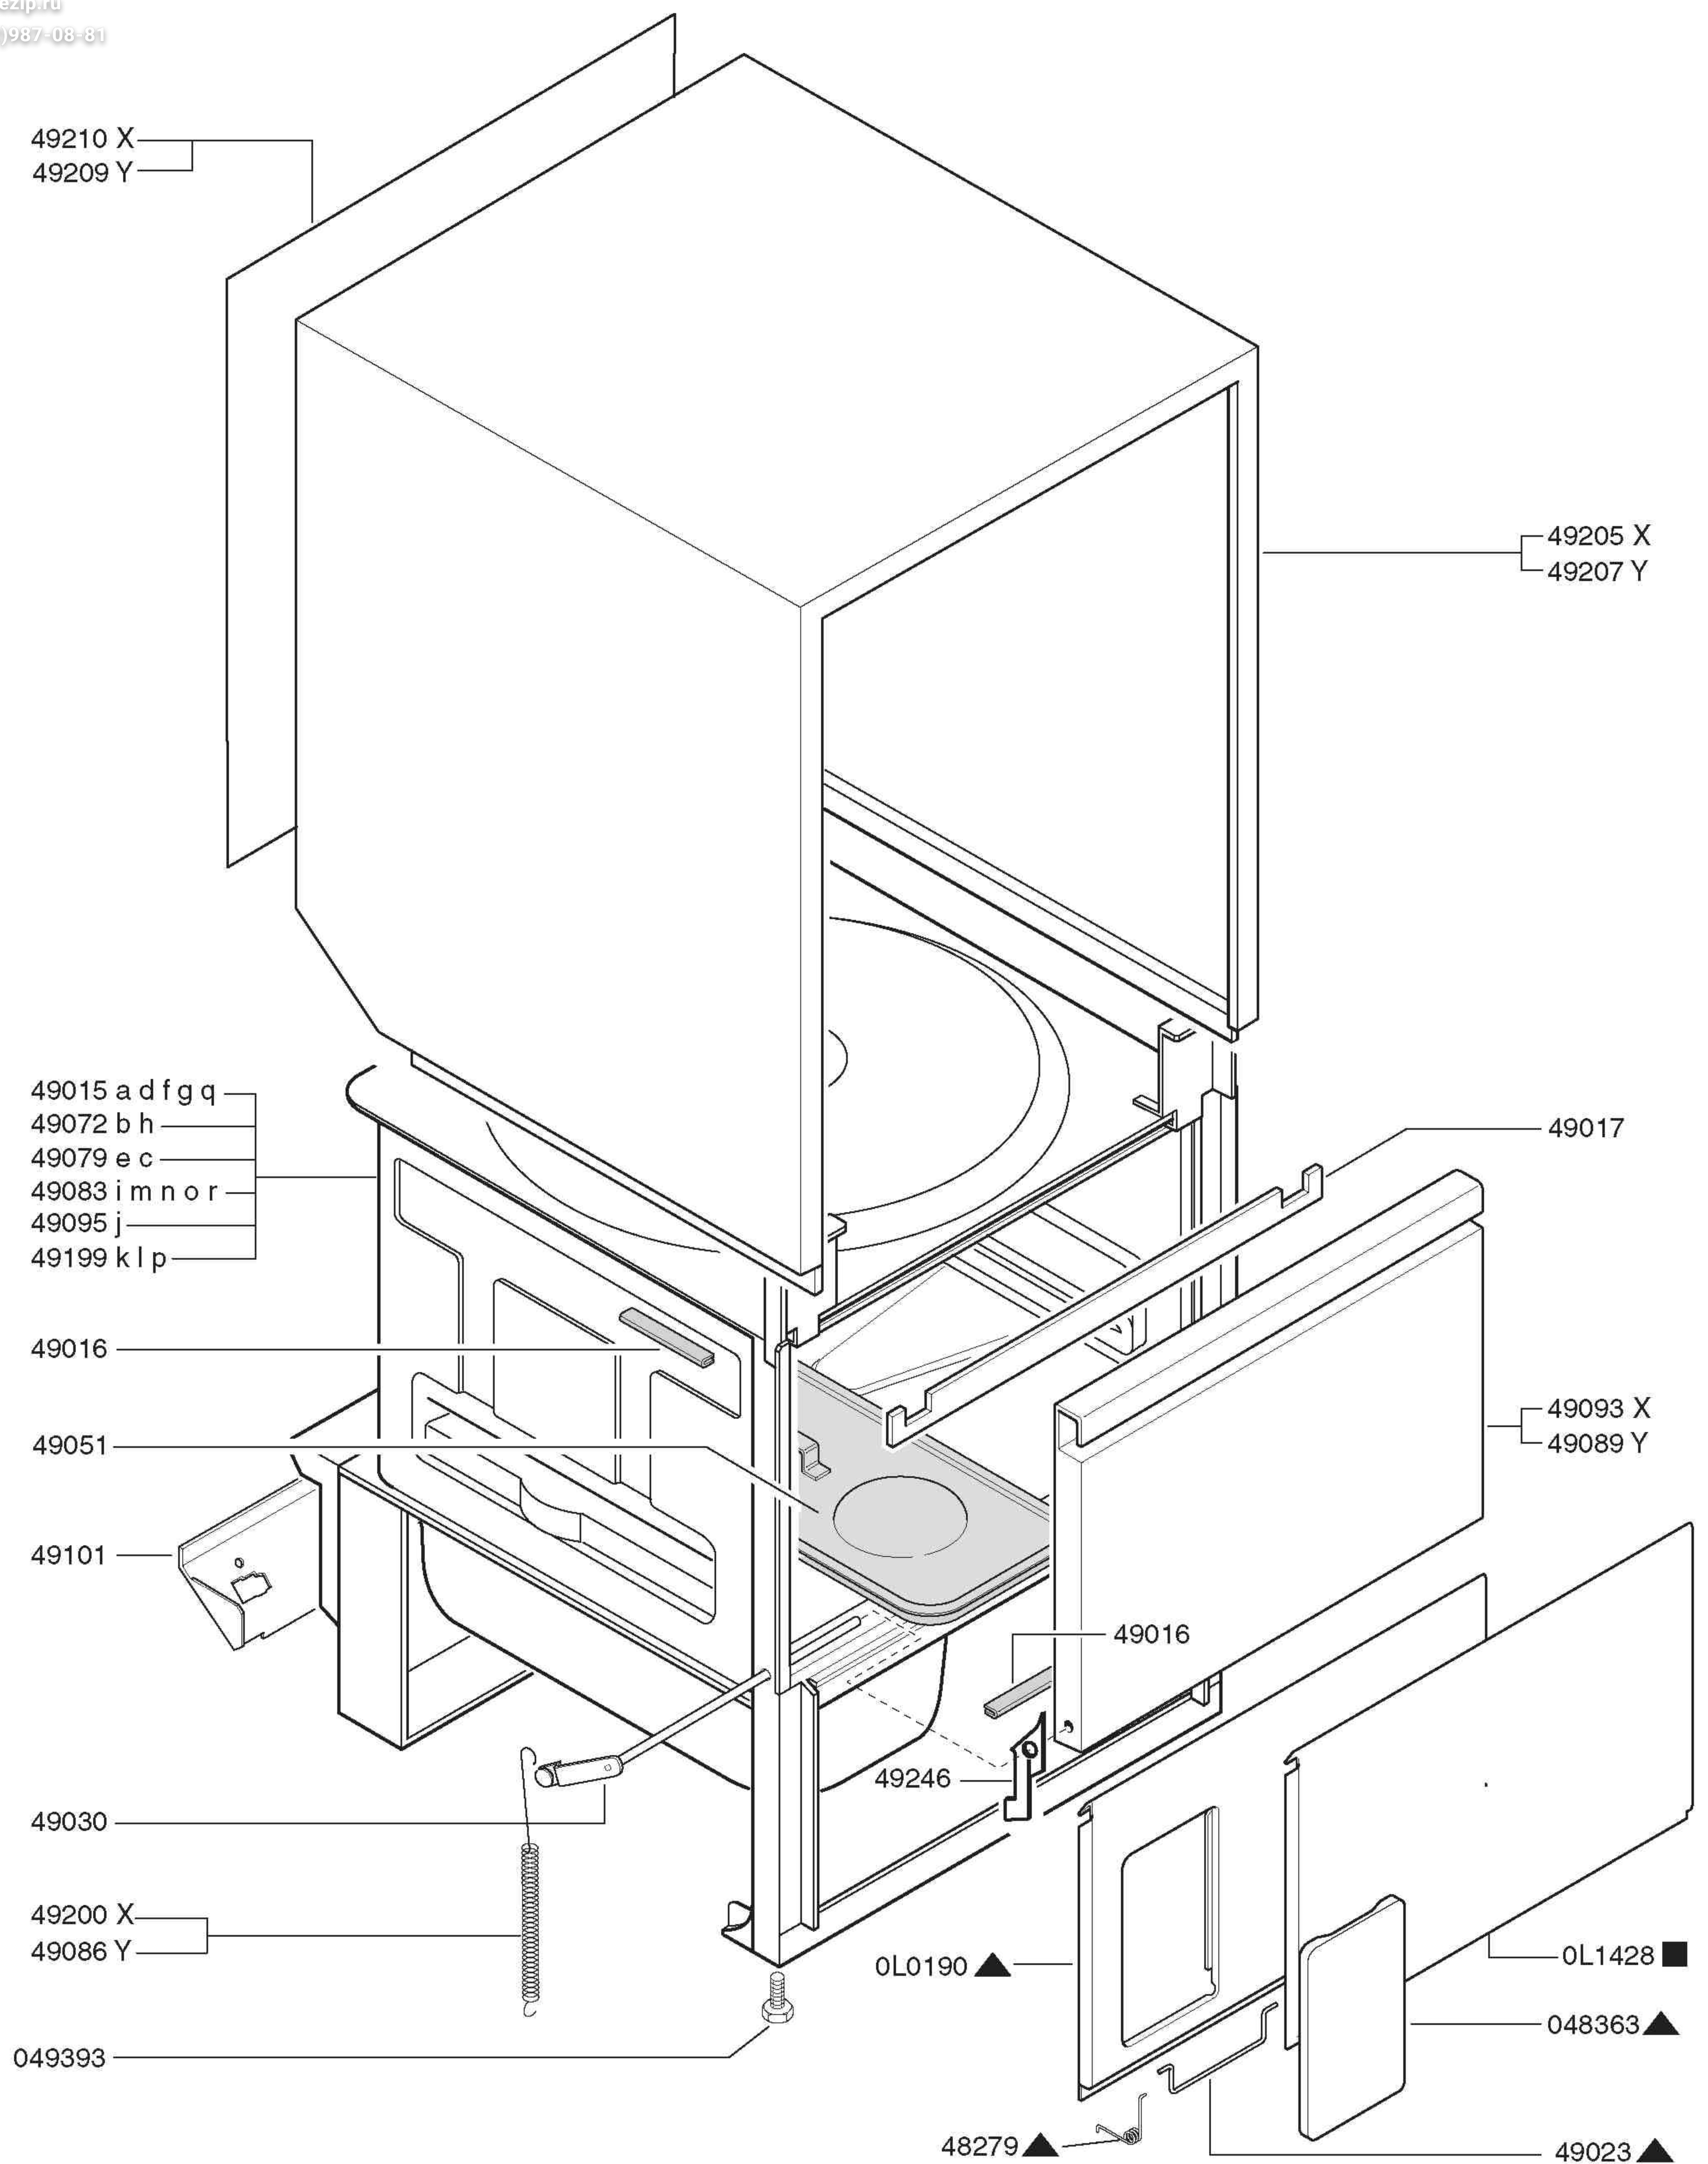

▲ = a,b,c,g,h,q,i,j,k,n,o,p,r --> Up to Ser. Nr. 711

■ = a,b,c,g,h,q,i,j,k,n,o,p,r --> From Ser. Nr. 712

GLASS and CUP-WASHER for BARS LAVABICCHIERI e TAZZINE per BAR										Z	REF. From serial RIF. Da matricola
	a	b	c	d	e	f	g	h	q		445...
X	402 000 LB 1	402 001 LB 1/WS	402 002 LB 1/WSWP	402 004 LB 1/RP	402 005 LB 1/TOP	402 008 LB 1/60	402 013 LB 1/UK	402 014 LB 1/UKWS	690 015 UC1		
	i	j	k	l	m	n	o	p	r		
Y	402 020 LB 2	402 021 LB 2/N	402 022 LB 2/WP	402 024 LB 2/TOP	402 025 LB 2/RP	402 028 LB 2/60	402 034 LB 2/UK	402 012 LB 2DPS	690 016 UC2WS