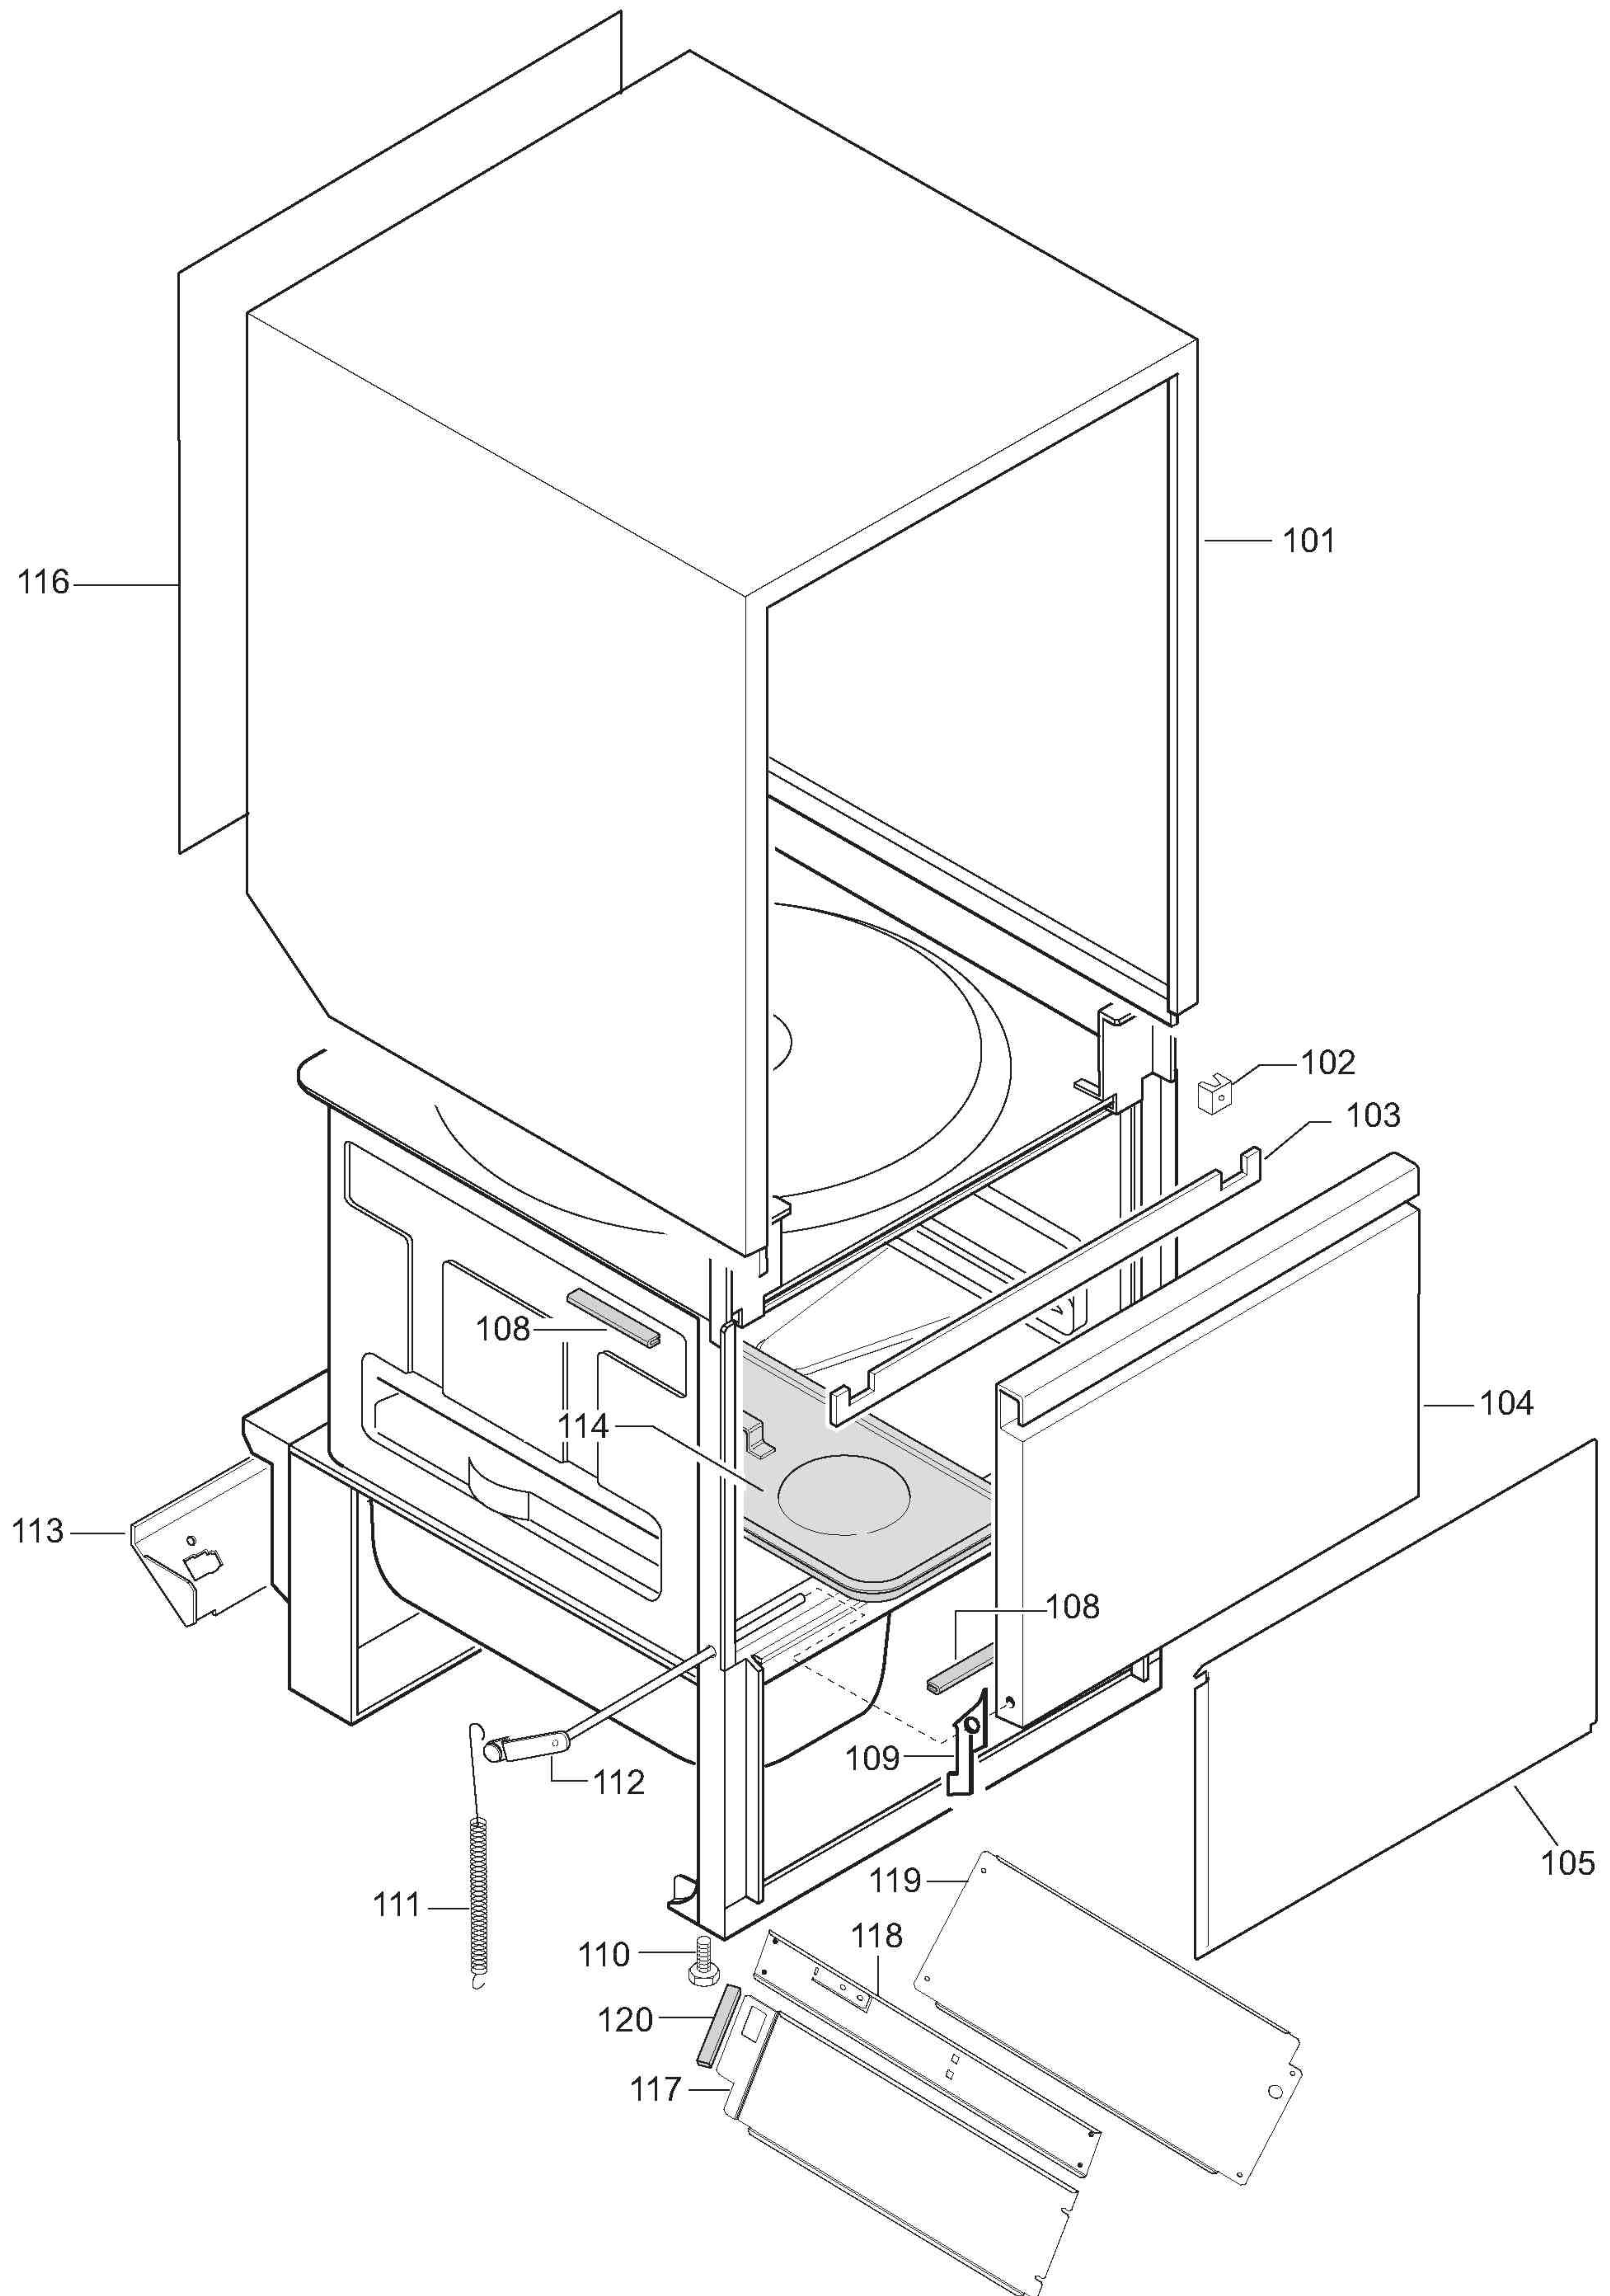

LAVATAZZINE GLASSWASHERS

LB1 / LB2 / GW1 / GW2 / WT1 / WT2 / NGW

Code	Type	Ref.	Code	Type	Ref.
402000	LB1	o	402061	WT2	d
402001	LB1WS	p	402062	LB2DPDI	v
402002	LB1WSDP	q	402063	LB2WSDPDI	z
402010	WT1WSDP	a	402064	LB2WSDPD	x
402015	WT2TOP60	n	402065	LB2TOP	y
402016	WT2DPDI	b1	402066	LB2/3DP	j
402017	WT2WSDPDI	b2	402067	WT2/3DPD	k
402018	LB1TOP	r	402070	NGW	a7
402019	WT2TOPDI	b3	402071	NGWDPDD	a8
402020	LB2WS	s	698200	GW1	a1
402021	LB2	t	698201	GW1WS	a2
402022	LB2WSDP	u	698206	GW2DPG	b4
402030	WT2WSDP	b	698207	GW2WSDPG	b5
402032	WT2WSDPD	m	698208	GW2G	a3
402035	WT2WS	c	698209	GW2WSG	a4
402041	WT1	e	698210	GW2WS	a5
402042	WT1WS	g	698211	GW2	a6
402043	WT1TOP	h			
402044	WT2TOP	f			
402046	WT1/3DP	i			
402047	WT2/3DP	l			

Pagina/ Page

Indice/ index

2	Vista generale / Main view
3	Componenti idraulici / Hydraulic components
4	Componenti idraulici / Hydraulic components
5	Componenti elettrici / Electrical components
6 - 10	Lista ricambi / Spare parts list

Marchio/ Brand: E
Paese/ Country: Tutti/ All

Da Ser.Nr./From Ser.nr.: /908

Page: 1

Ed. 2010-10

Doc. Nr.: **595666300**

ill. 601801p1
Vista generale / Main view