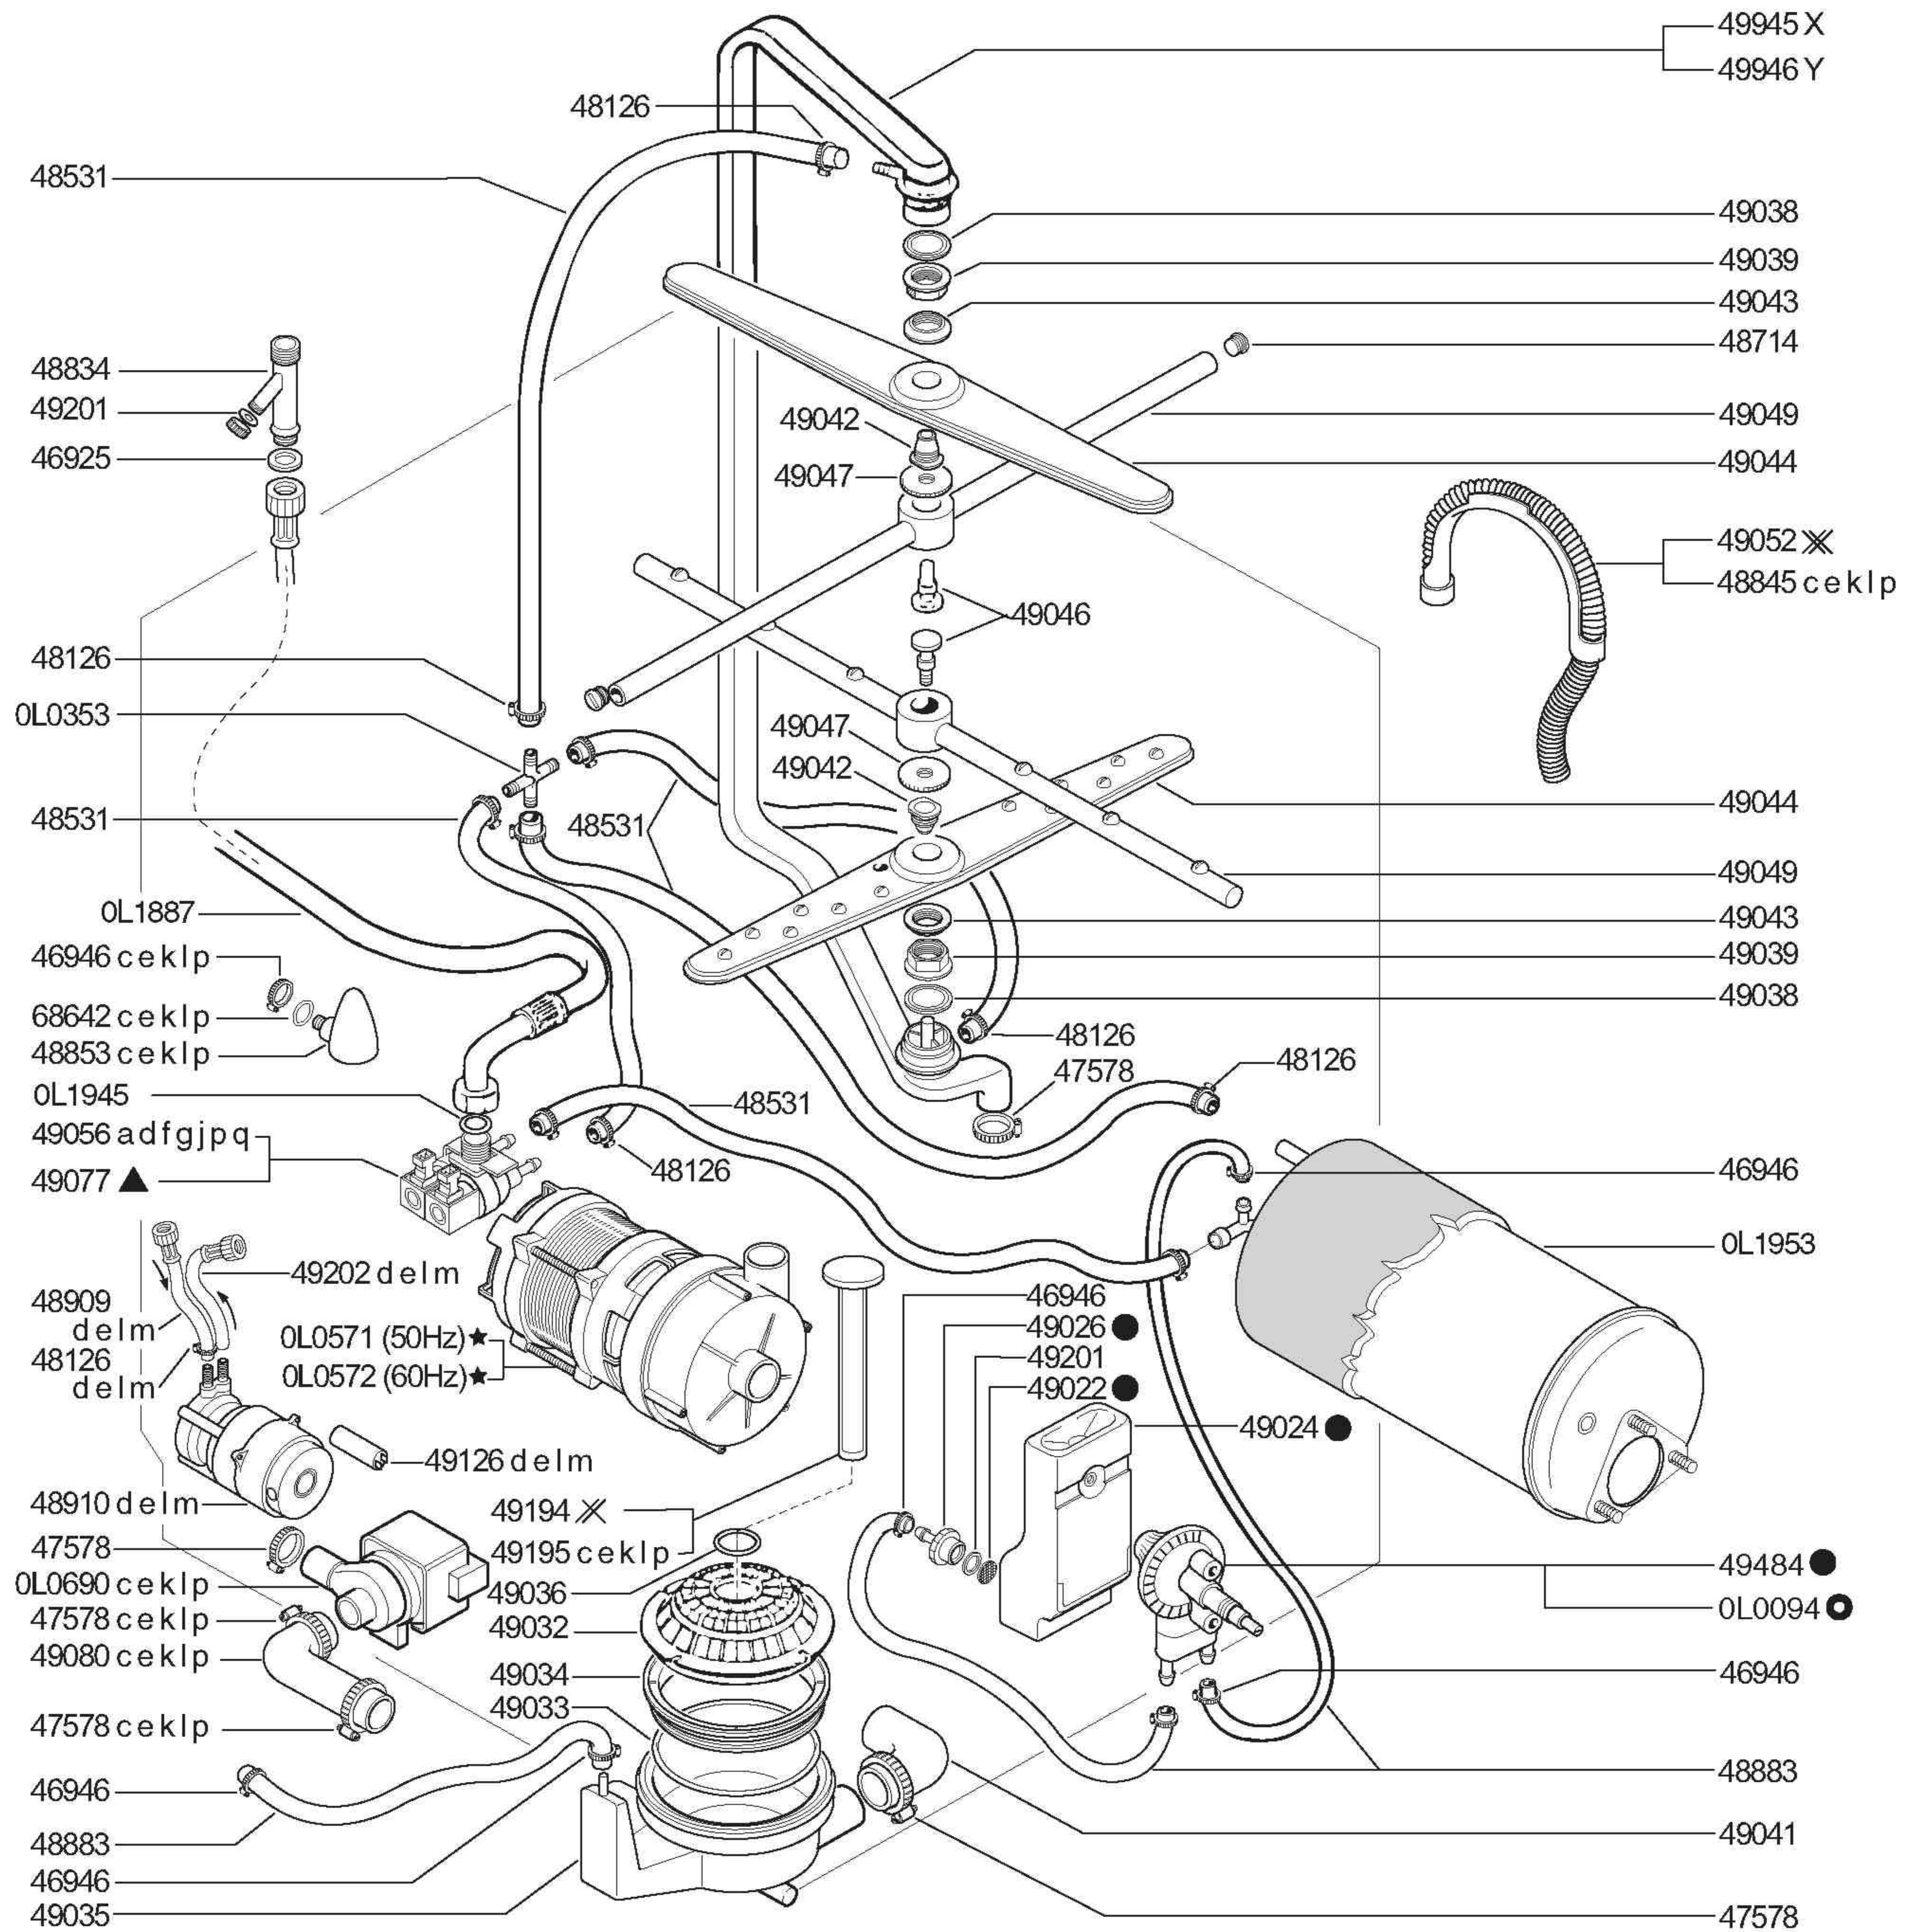

● = "a,b,c,g,h,q,i,j,k,n,o,p,r --> Up to Ser. Nr. 711

○ = "a,b,c,g,h,q,i,j,k,n,o,p,r --> From Ser. Nr. 712

✕ = NOT FOR "c-e-k-l-p"
= NON PER "c-e-k-l-p"

■ = NOT FOR "d-e-l-m"
= NON PER "d-e-l-m"

▲ = NOT FOR "a-d-f-g-j-q"
= NON PER "a-d-f-g-j-q"

★ = 49889 Up to ser. nr.: 0438 (50Hz)
= 49890 Up to ser. nr.: 0438 (60Hz)

GLASS and CUP-WASHER for BARS LAVABICCHIERI e TAZZINE per BAR										Z	REF. RIF.	From serial Nr Da matricola
	a	b	c	d	e	f	g	h	q			
X	402 000 LB 1	402 001 LB 1/WS	402 002 LB 1/WSWP	402 004 LB 1/RP	402 005 LB 1/TOP	402 008 LB 1/60	402 013 LB 1/UK	402 014 LB 1/UKWS	690 015 UC1			445...
	i	j	k	l	m	n	o	p	r			
Y	402 020 LB 2	402 021 LB 2/N	402 022 LB 2/WP	402 024 LB 2/TOP	402 025 LB 2/RP	402 028 LB 2/60	402 034 LB 2/UK	402 012 LB 2DPS	690 016 UC2WS