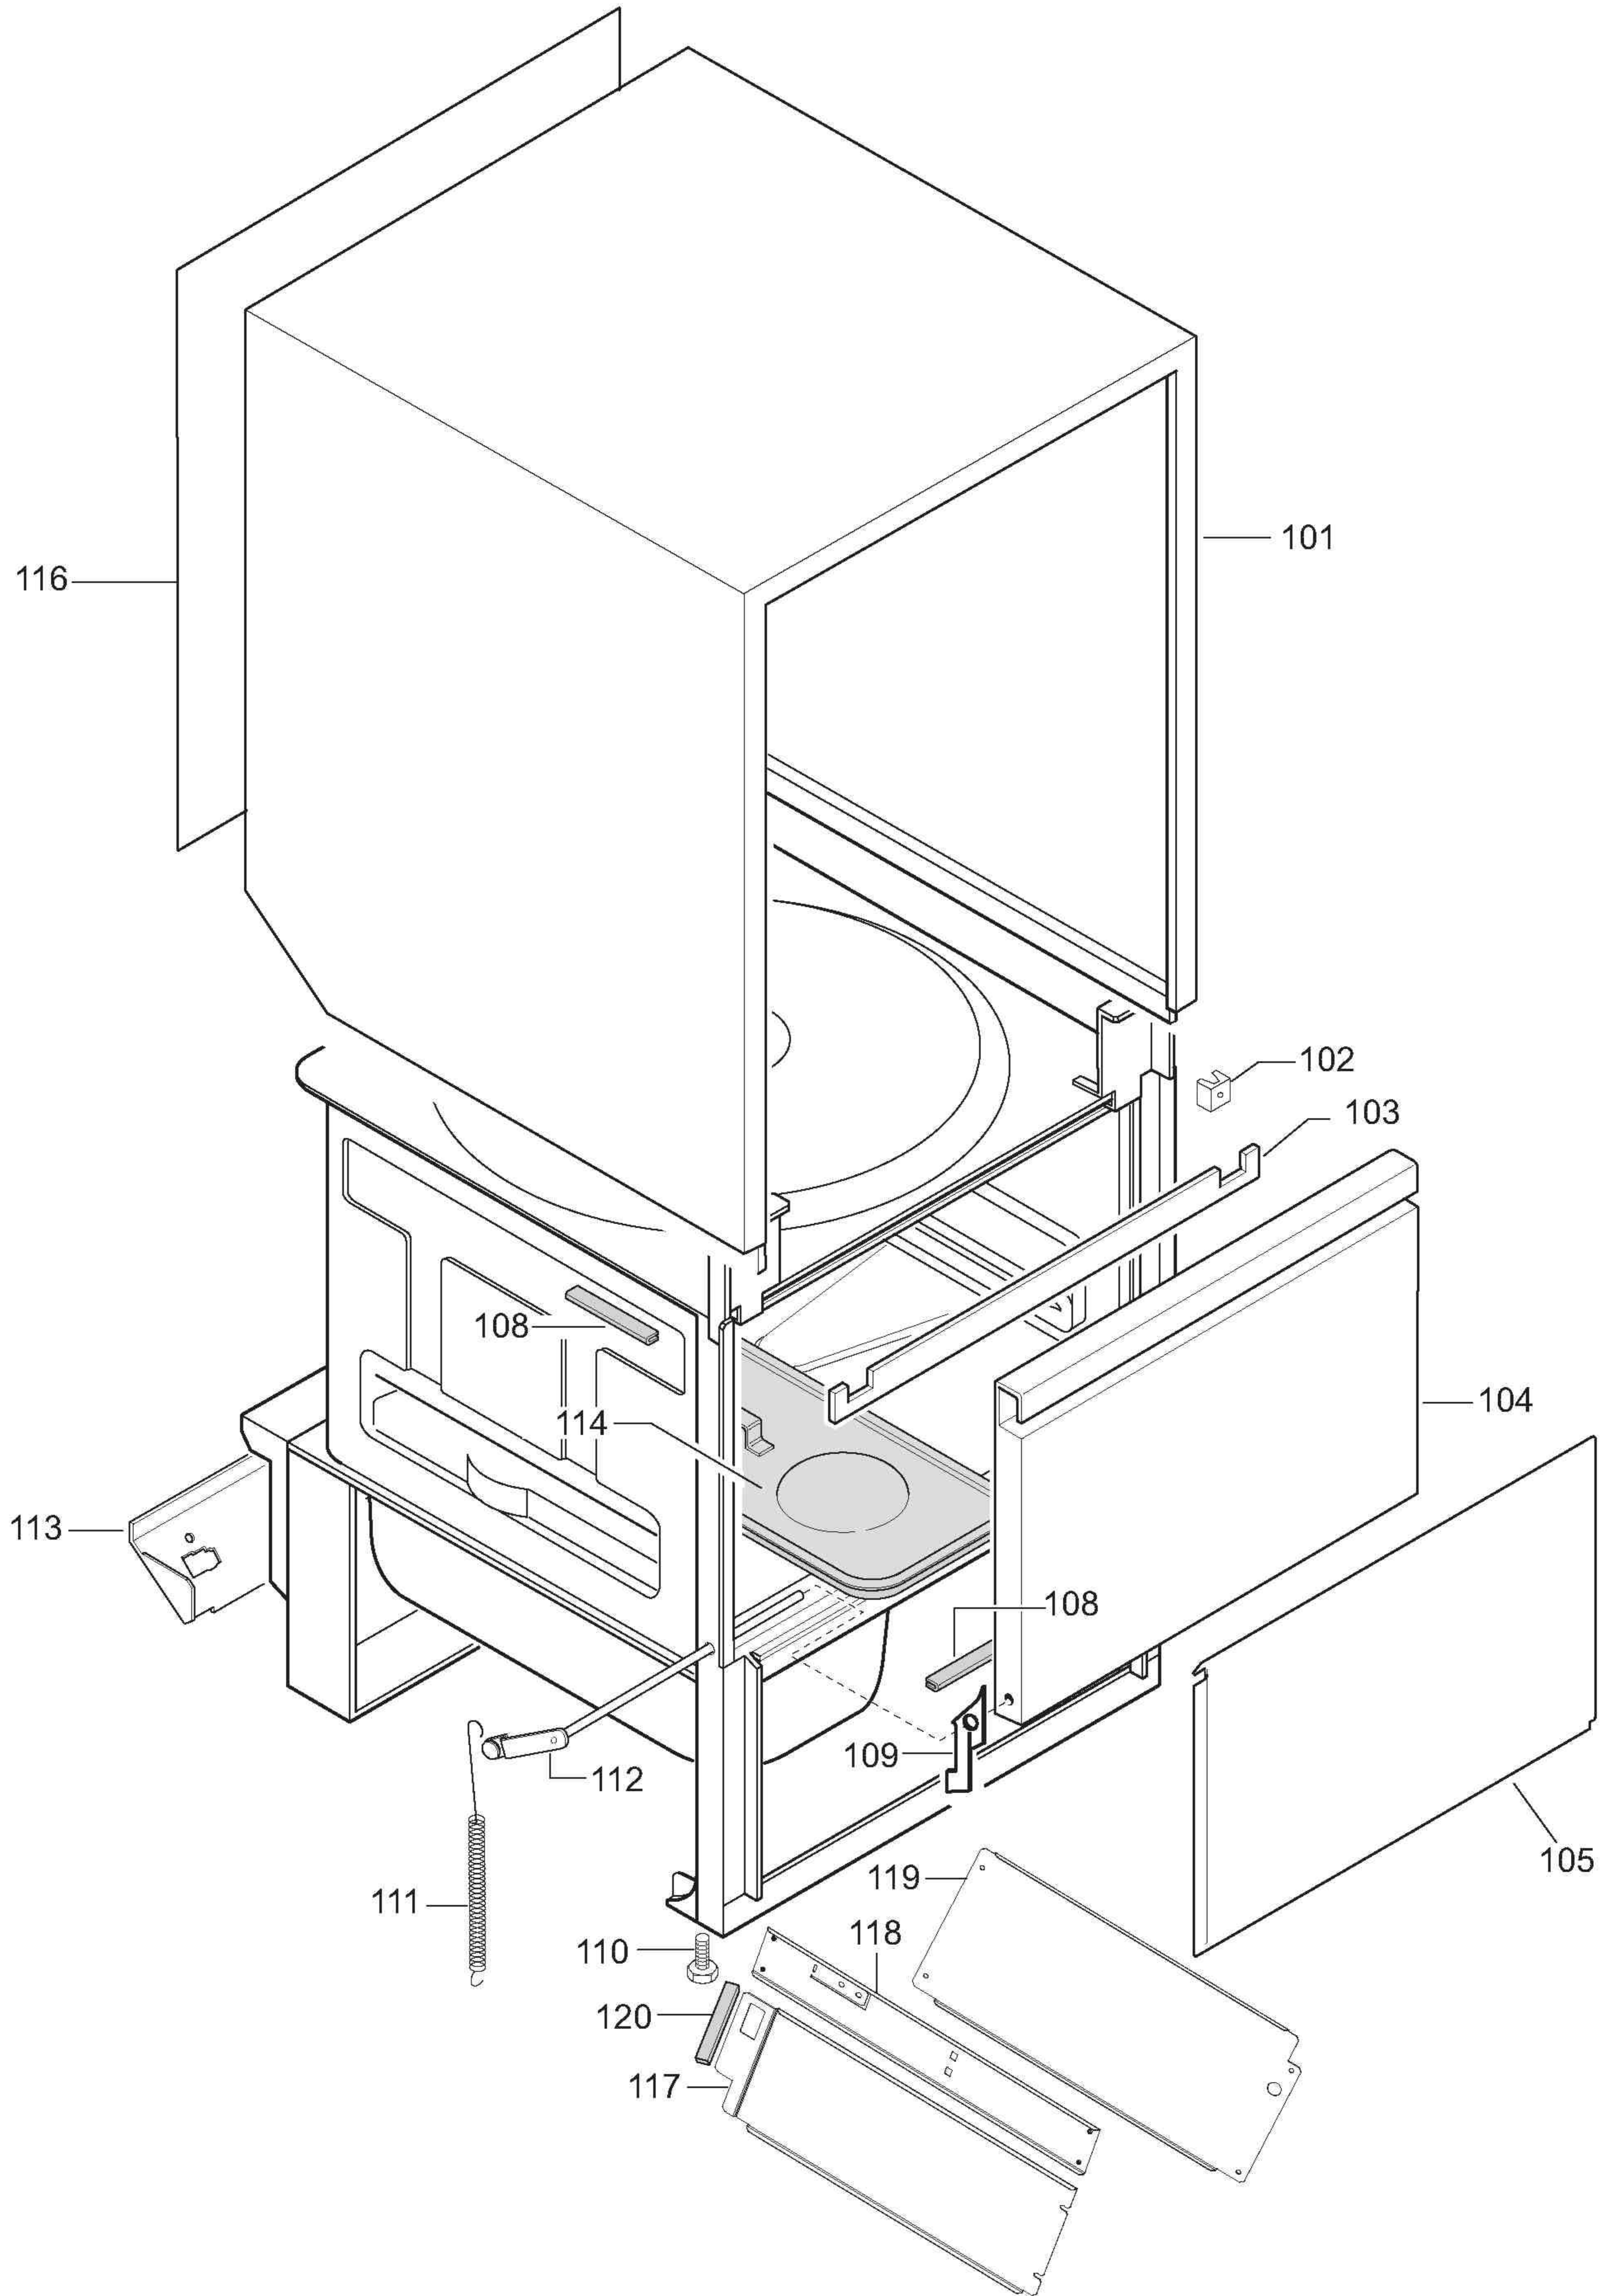

LAVATAZZINE GLASSWASHERS

LB1 / LB2 / GW1 / GW2 / WT1 / WT2 / NGW

Code	Type	Ref.	Code	Type	Ref.
402000	LB1	o	402061	WT2	d
402001	LB1WS	p	402062	LB2DPDI	v
402002	LB1WSDP	q	402063	LB2WSDPDI	z
402010	WT1WSDP	a	402064	LB2WSDPD	x
402015	WT2TOP60	n	402065	LB2TOP	y
402016	WT2DPDI	b1	402066	LB2/3DP	j
402017	WT2WSDPDI	b2	402067	WT2/3DPD	k
402018	LB1TOP	r	402070	NGW	a7
402019	WT2TOPDI	b3	402071	NGWDPDD	a8
402020	LB2WS	s	698200	GW1	a1
402021	LB2	t	698201	GW1WS	a2
402022	LB2WSDP	u	698206	GW2DPG	b4
402030	WT2WSDP	b	698207	GW2WSDPG	b5
402032	WT2WSDPD	m	698208	GW2G	a3
402035	WT2WS	c	698209	GW2WSG	a4
402041	WT1	e	698210	GW2WS	a5
402042	WT1WS	g	698211	GW2	a6
402043	WT1TOP	h			
402044	WT2TOP	f			
402046	WT1/3DP	i			
402047	WT2/3DP	l			

Pagina/ Page

Indice/ index

2	Vista generale / Main view
3	Componenti idraulici / Hydraulic components
4	Componenti idraulici / Hydraulic components
5	Componenti elettrici / Electrical components
6 - 10	Lista ricambi / Spare parts list

Marchio/ Brand: E
Paese/ Country: Tutti/ All

Da Ser.Nr./From Ser.nr.: /908

Page: 1

Ed. 2010-10

Doc. Nr.: **595666300**

ill. 601801p1
Vista generale / Main view