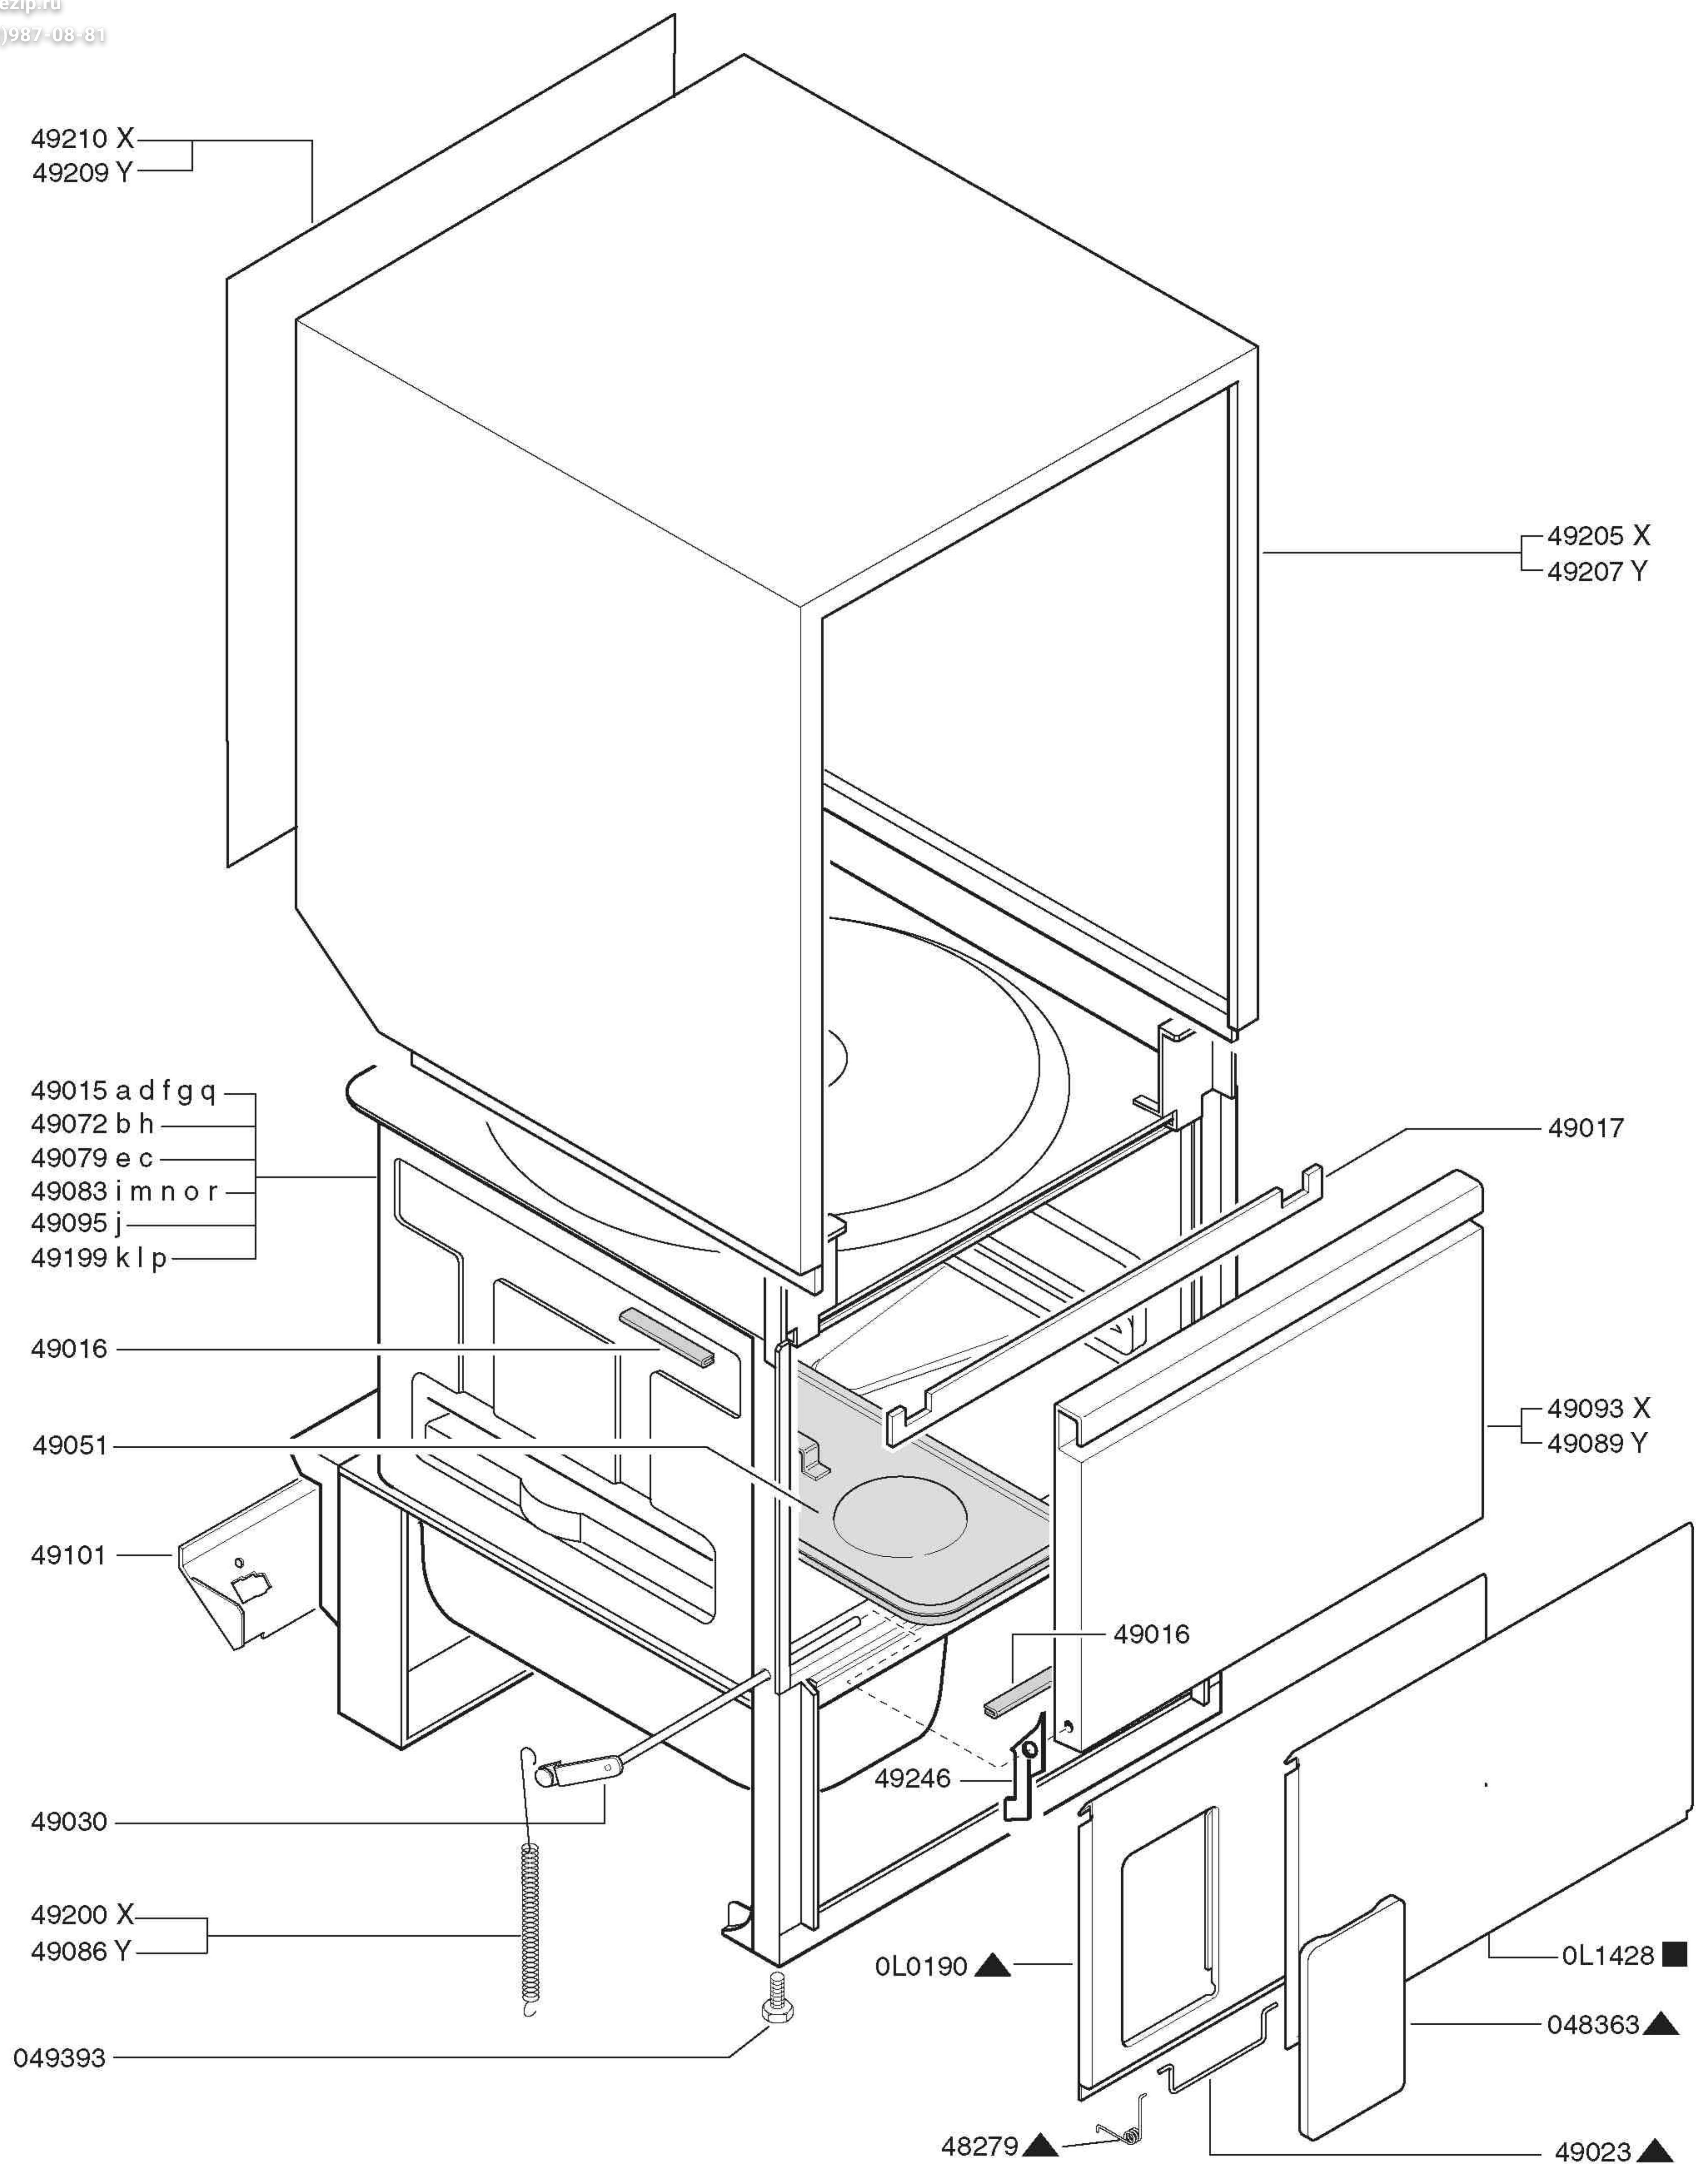

▲ = a,b,c,g,h,q,i,j,k,n,o,p,r --> Up to Ser. Nr. 711

■ = a,b,c,g,h,q,i,j,k,n,o,p,r --> From Ser. Nr. 712

GLASS and CUP-WASHER for BARS LAVABICCHIERI e TAZZINE per BAR										Z	REF. From serial RIF. Da matricola
	a	b	c	d	e	f	g	h	q		445...
X	402 000 LB 1	402 001 LB 1/WS	402 002 LB 1/WSWP	402 004 LB 1/RP	402 005 LB 1/TOP	402 008 LB 1/60	402 013 LB 1/UK	402 014 LB 1/UKWS	690 015 UC1		
	i	j	k	l	m	n	o	p	r		
Y	402 020 LB 2	402 021 LB 2/N	402 022 LB 2/WP	402 024 LB 2/TOP	402 025 LB 2/RP	402 028 LB 2/60	402 034 LB 2/UK	402 012 LB 2DPS	690 016 UC2WS