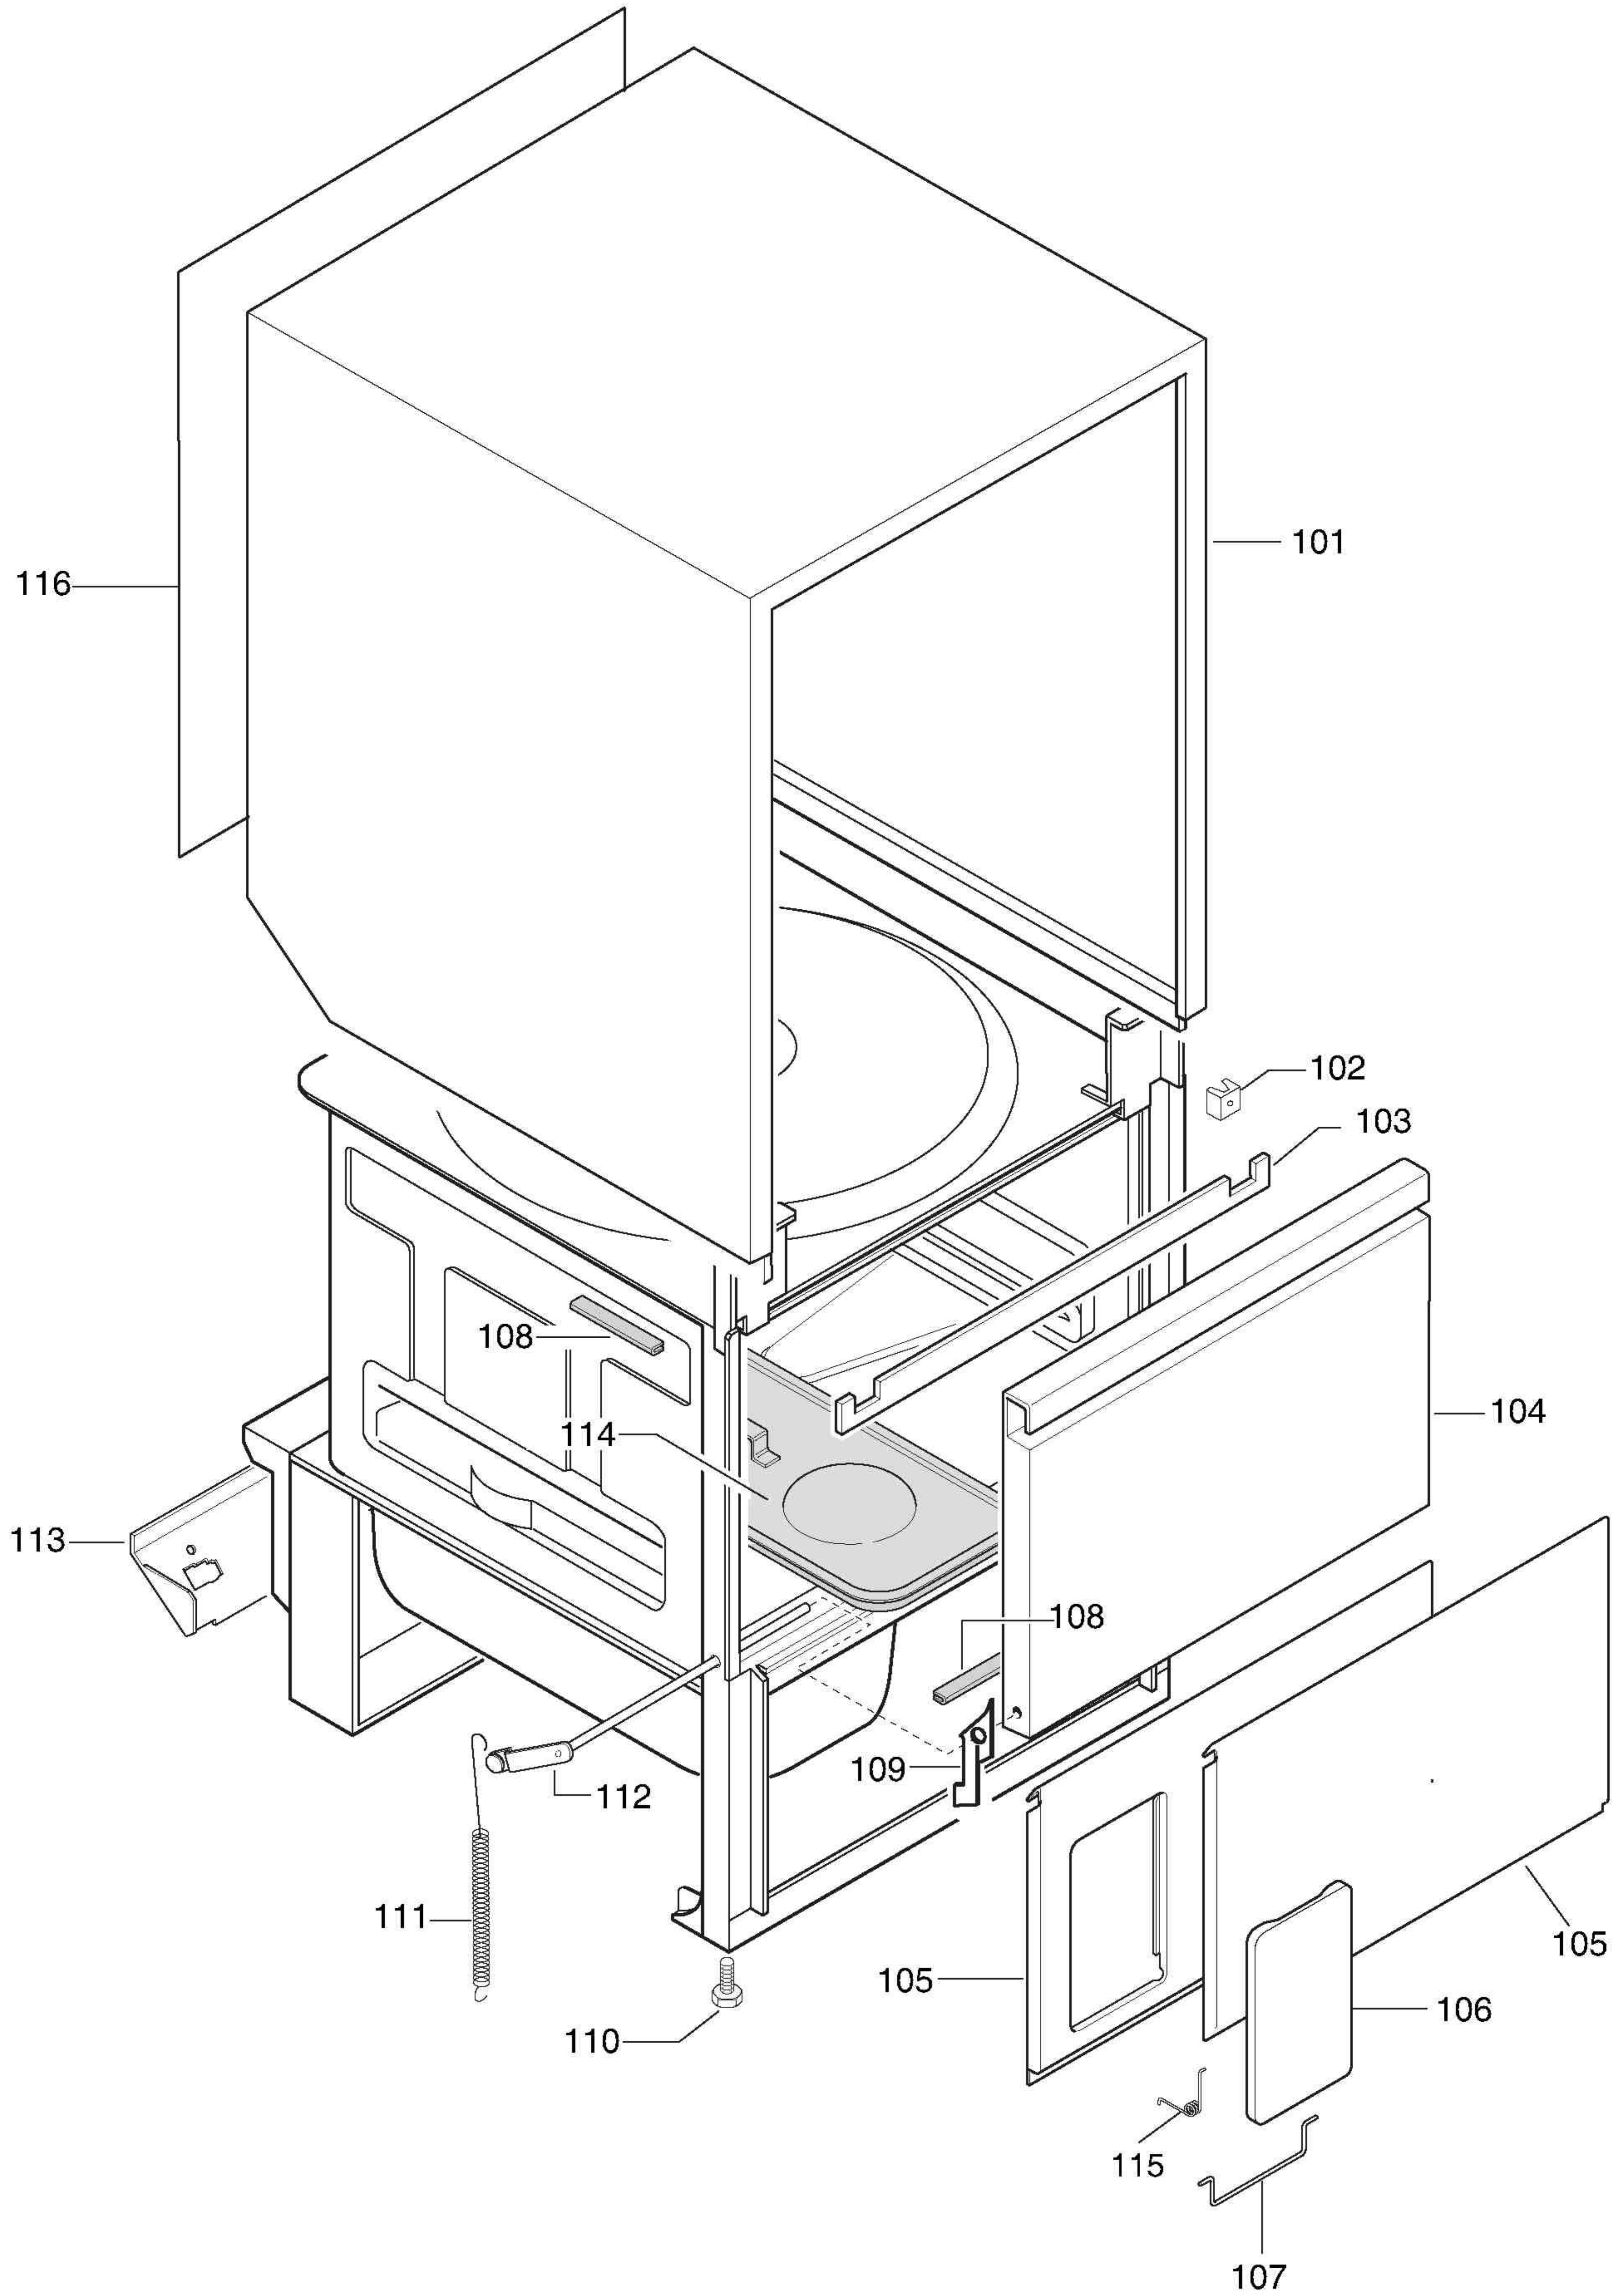

**LAVABICCHIERI e TAZZINE per BAR
GLASS and CUP-WASHER for BARS**

WT 1 / WT 2 / WT2N

Code	Type	Ref.
402010	WT1	a
402030	WT2	b
402032	WT2WSDPD	m
402035	WT2WS	c
402041	WT1	e
402042	WT1WS	g
402043	WT1TPO	h
402044	WT2TOP	f
402050	WT2AUS	d
402046	WT1CHCNOWS	i
402047	WT2CHCNOWS	l

Pagina/ Page

Indice/ index

2	Vista generale / Main view
3	Componenti idraulici / Hydraulic components
4	Componenti idraulici / Hydraulic components
5	Componenti elettrici / Electrical components
6 - 9	Lista ricambi / Spare parts list

Marchio/ Brand: E
Paese/ Country: Tutti/ All

Da Ser.Nr./From Ser.nr.: /636...

Page: 1

Ed. 2008-09

Doc. Nr.: 6-01 801

ill. 601801p1
Vista generale / Main view