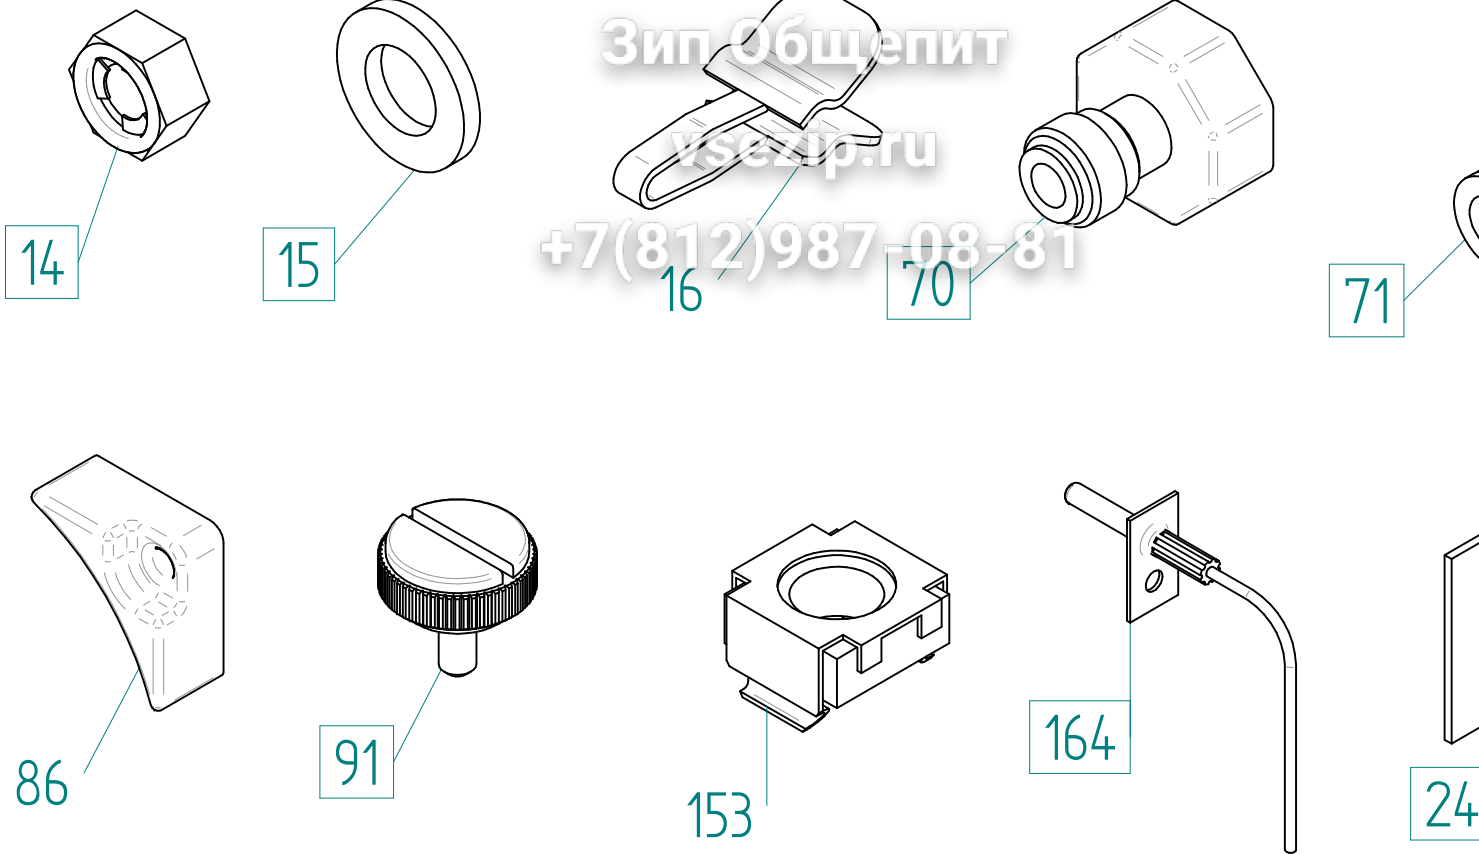

Зип-Общепит

vsezip.ru

+7(812)987-08-81