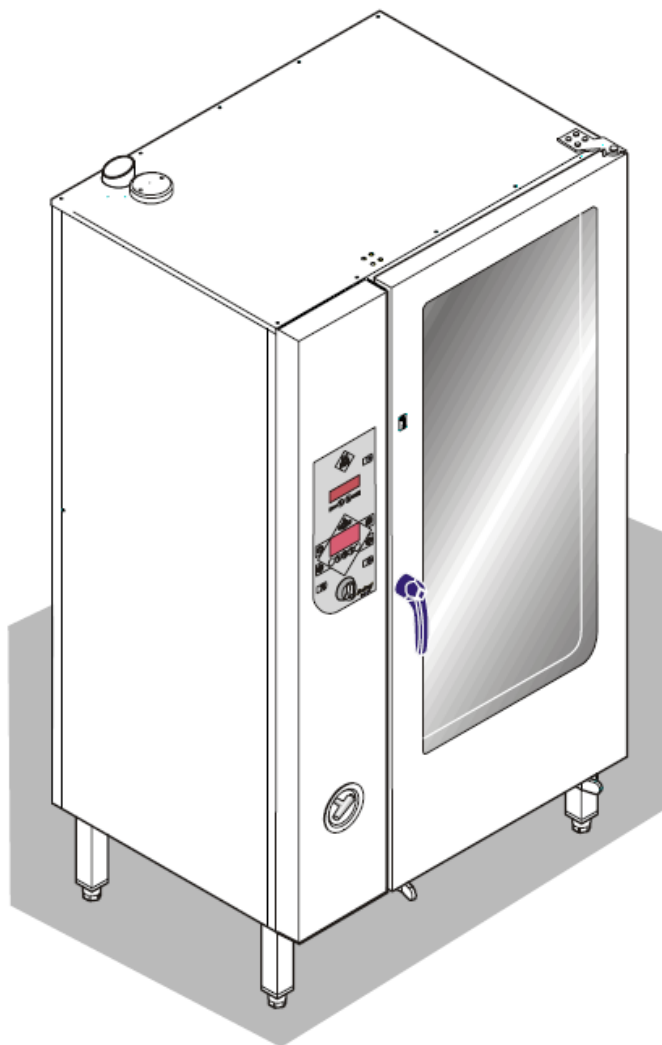

# Electric and Gas Combisteamer Gold

European CE-Version

Model	Serial-No. / date	
	from	thru
<b>Software:</b>	Version 4.00	
HansDampf 6.x, right hinged	12212149 / Oct. 2012	-
HansDampf 6.x, left hinged	12212288 / Nov. 2012	-
HansDampf 10.x right hinged	12211027 / Oct. 2012	-
HansDampf 10.x left hinged	12213195 / Nov. 2012	-
HansDampf 20.x right hinged	12200172 / Jan. 2007	-
HansDampf 20.x left hinged	12200172 / Jan. 2007	-