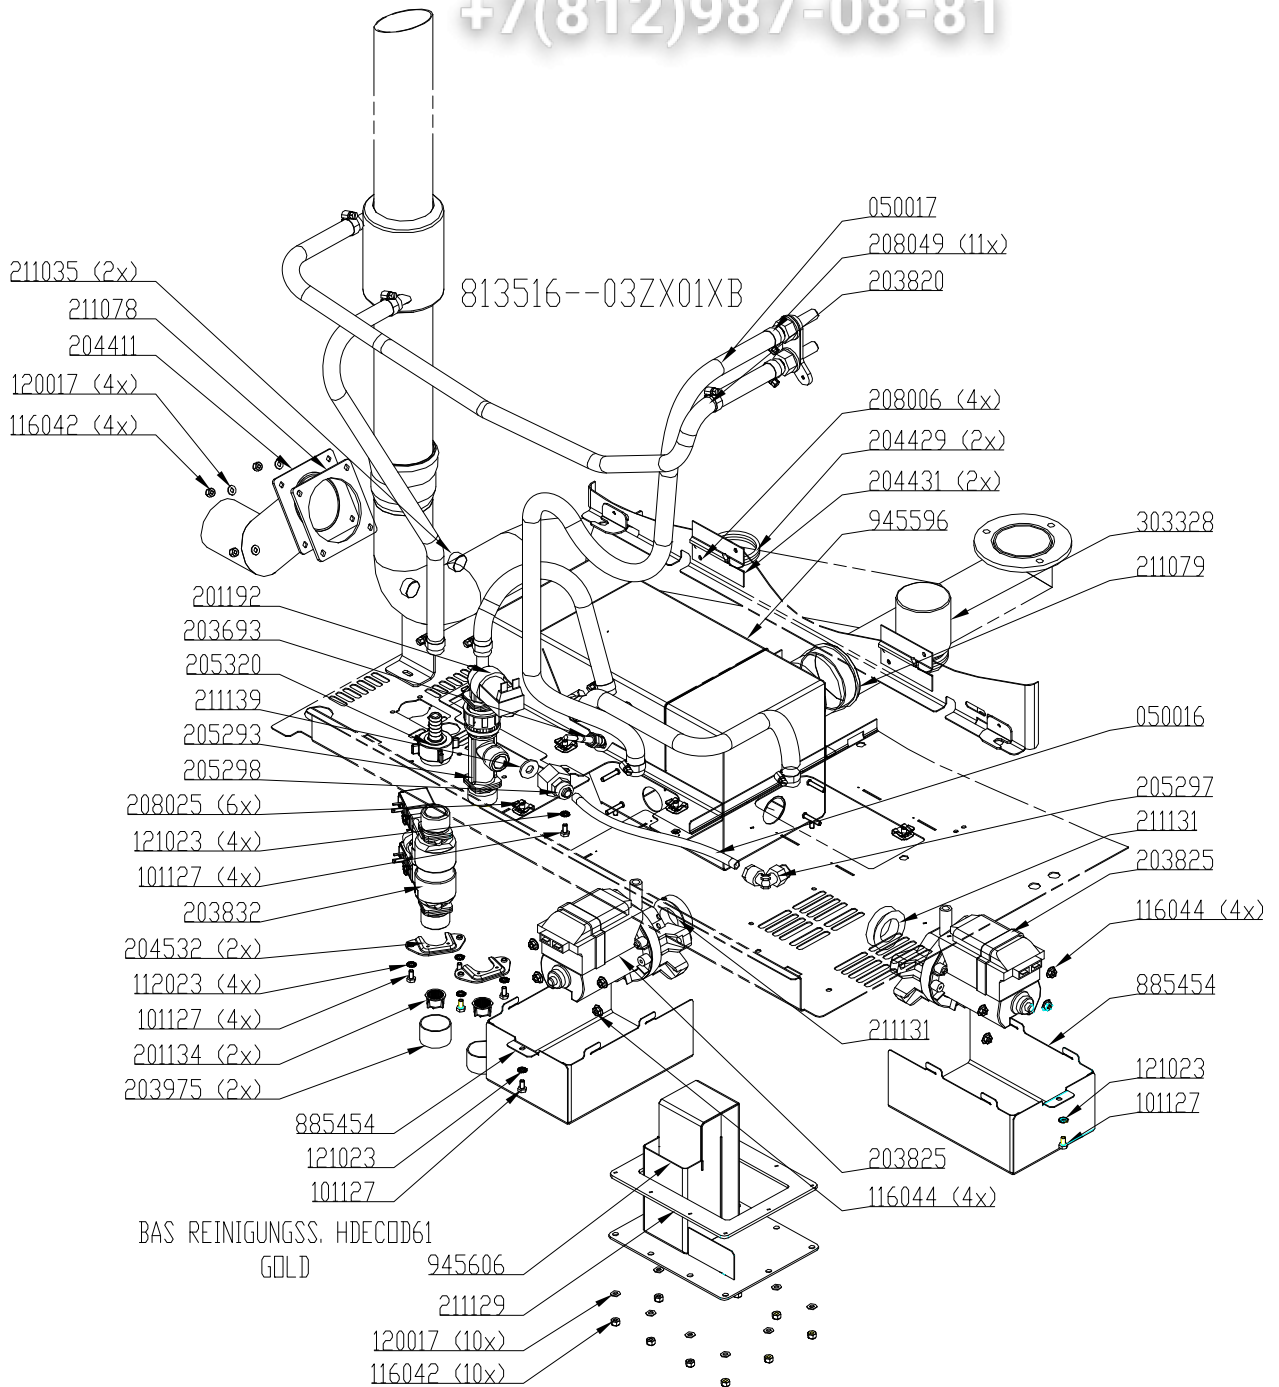

vsezip.ru
Water assembly 50Hz HD6.x & HD10.x
+7(812)987-08-81

Note! Part number for 60Hz pump = #203826