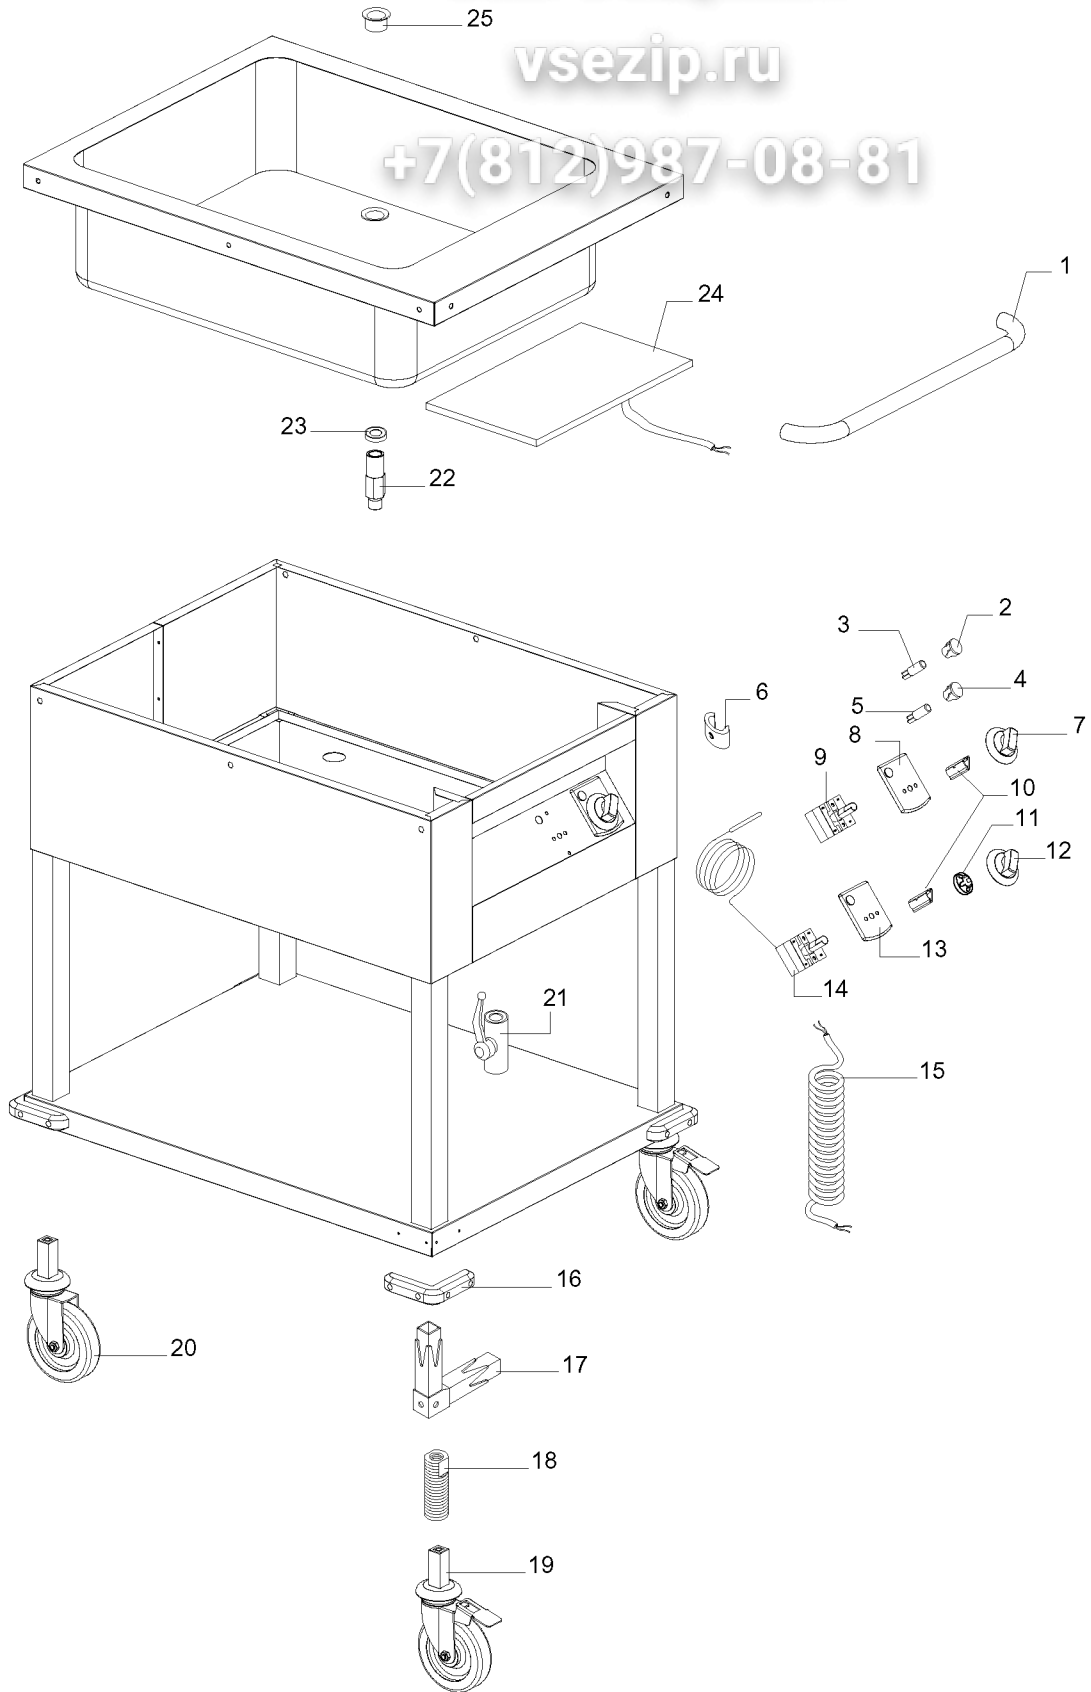

+7(812)987-08-81

PNC	Model	Ref.	Page	Notes
342100	MDBM/31		1-2	Bain-marie trolley
342102	MDBM/21		1-2	Bain-marie trolley

Index	
Pag. 1	Cupboard and components
2	Spare parts list

Indice	
	Mobile e componenti
	Lista ricambi

Brand / Marchio: E
Factory code: 3PDX

Зип Общепит

vsezip.ru

+7(812)987-08-81

BAIN-MARIE TROLLEY
CARRELLO BAGNOMARIA