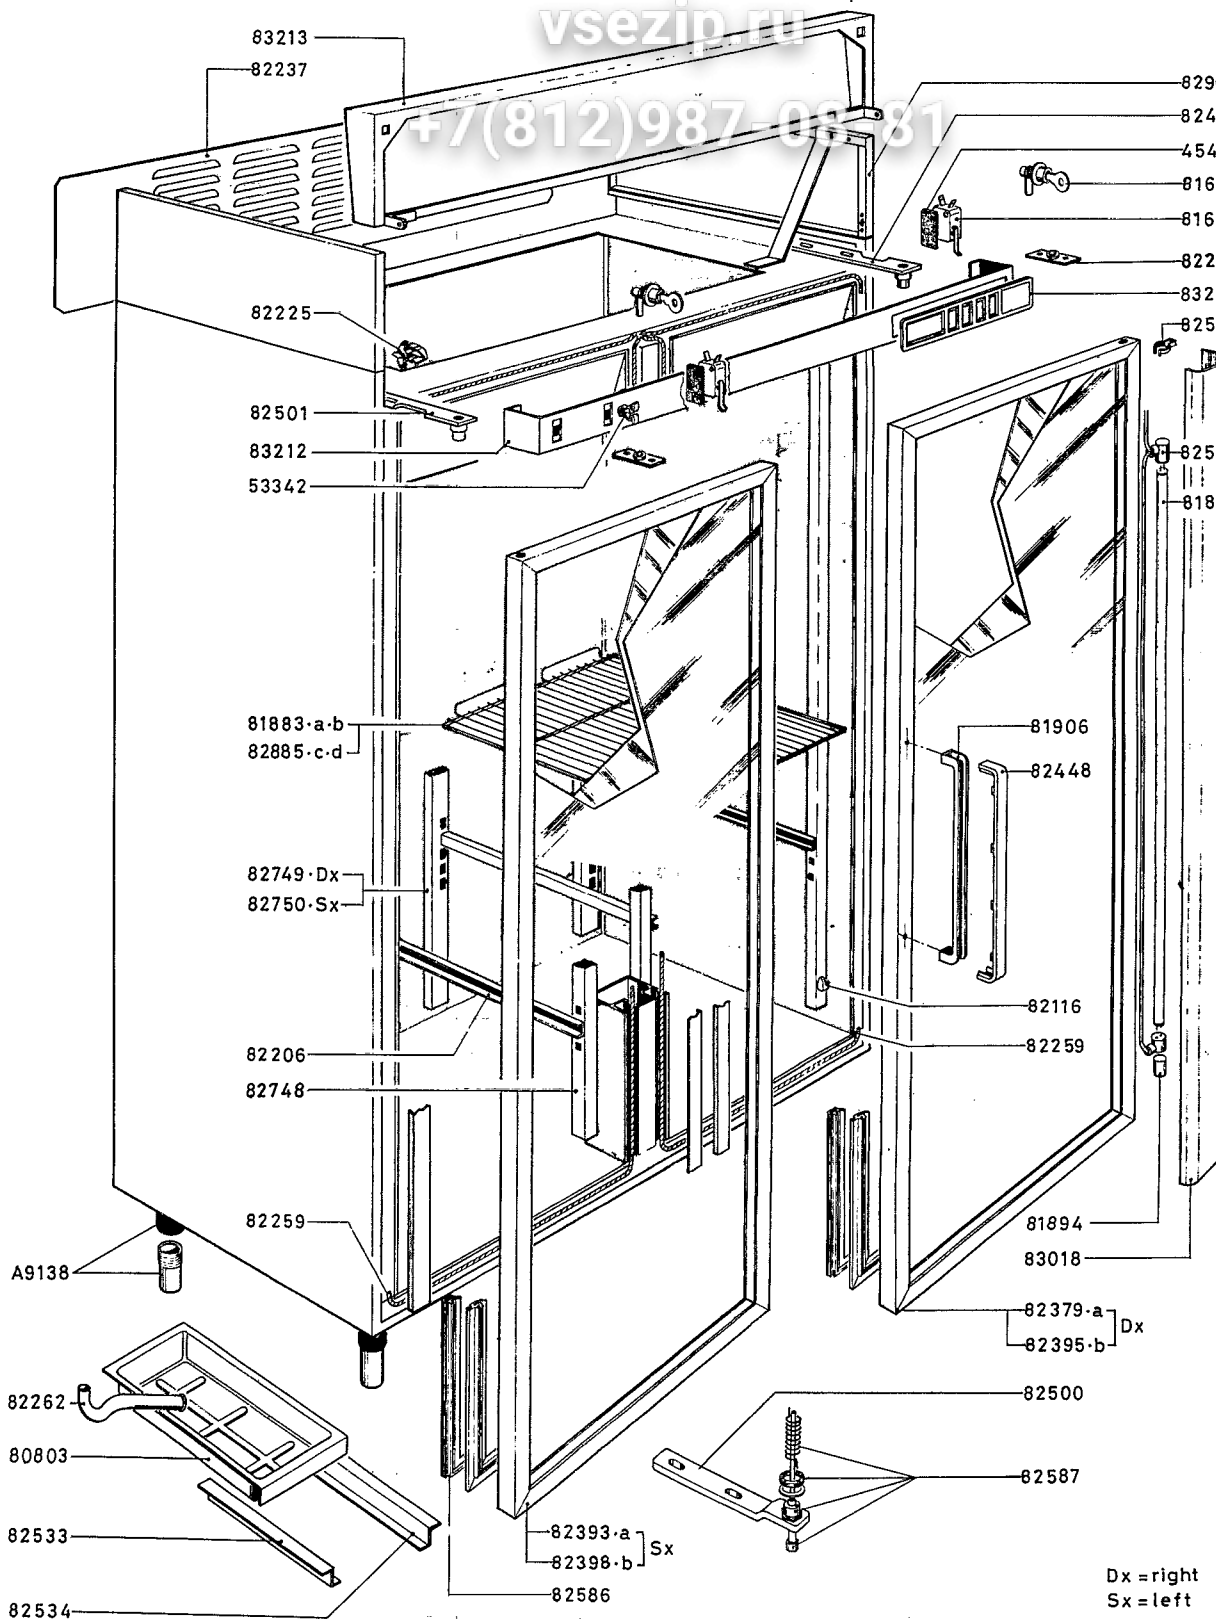

Зип Общепит

vsezip.ru

+7(812)987-08-81

LUXE LINE KOMPACT		FRIGORIFERI CON PORTA VETRO REFRIGERATORS WITH GLASS DOOR		1300 l.	RIF. Da matricola REF. from serial N°
a	b	c	d		
110 055	110 061	111 008	111 015		446...
ALP 221	ALN 221	AKP 221	AKP 221