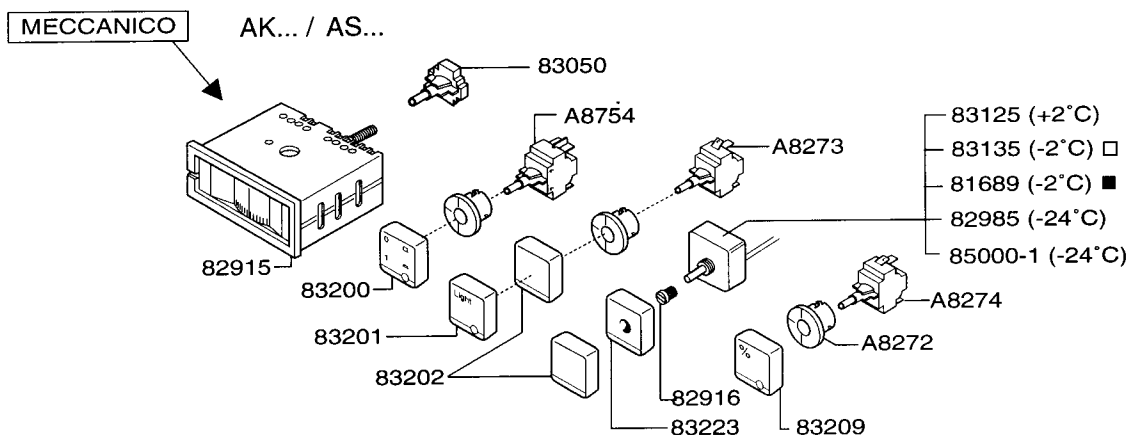

## vsezip.ru

Modelli con una porta piena (1M)  
 One full door models

- Modelli con porta vetro e due porte piene (2M)  
 Glass door models, and two full doors models

REFRIGERATORS - CONTROL PANEL FRIGORIFERI - PANNELLO COMANDI				REF. RIF.	From serial Nr Da matricola
LUX LINE	AL...			1	446...
KOMPACT LINE	AK...				645...
SLIM LINE	AS...				