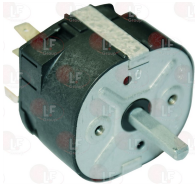

Suitable for:

3444493 THREE-PHASE THERMOSTAT 360°C
with manual reset
capillary length 1500 mm
bulb $\varnothing$ 4x120 mm

MODULAR 661.045.00

MODULAR
Эл. Общепит

Suitable for:

3444052 THREE-PHASE THERMOSTAT 50-320°C
D-shaped pin $\varnothing$ 6x4.6 mm
capillary length 900 mm - 10A 400V
bulb $\varnothing$ 3x230 mm

MODULAR 661.027.00

MODULAR 661.114.00

+7(812)987-08-81

Timers

7150494 MINUTERIE 30 MINUTES
bipolaire axe 6x4.6 mm
pour grill

MODULAR 561.042.00

3446039 TIMER 120 MINUTES MS65
120 minute manually set cycle
with manual position
contact capacity 16(4)A 250V 50Hz
max temperature 100°C
D-shaped pin $\varnothing$ 6x4.6 mm

MODULAR RRC5365-00

3446145 TIMER 120 MINUTES M2
mechanical movement with balance wheel
manually set cycle 120 minutes
contact capacity 16(4)A 250V
max temperature 125°C
D-shaped pin $\varnothing$ 6x4.6 mm
for Electric oven electric (MODULAR) BERU443S
BERU464S - BER443S

MODULAR 561.041.00

3446007 TIMER 60 MINUTES
complete with silk-screen printed plate
mechanical timer with sound alarm
mechanical movement with balance wheel
manual left hand positioning possible
60 minutes manually set cycle
bipolar with contact capacity 16(3)A 250V
max temperature 125°C
D-shaped pin $\varnothing$ 6x4.6 mm

MODULAR RRC2191-00