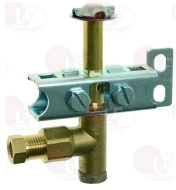

MODULAR 672.028.00

Suitable for:

MODULAR

Suitable for:

3020006 THREE-FLAME PILOT BURNER SIT
multigas with jet \varnothing 0.20 mm
with 3 positions bracket

MODULAR 672.057.00

MODULAR 672.069.00

MODULAR 67205700