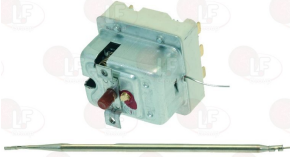

MODULAR 461.003.00

3444418 THERMOSTAT SINGLE-PHASE 30-90°C
D-shaped pin 6x4.6 mm
capillary length 1500 mm - 16A 250V
bulb \varnothing 6x97 mm

MODULAR RRC2185-00

Suitable for:

3444493 THREE-PHASE THERMOSTAT 360°C
with manual reset
capillary length 1500 mm
bulb \varnothing 4x120 mm