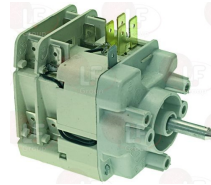

MODULAR 561.042.00

3446039 TIMER 120 MINUTES MS65
120 minute manually set cycle
with manual position
contact capacity 16(4)A 250V 50Hz
max temperature 100°C
D-shaped pin $\varnothing$ 6x4.6 mm