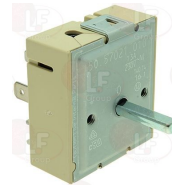

+7(812)987-08-81

Energy regulators

3350024 ENERGY ADJUSTER
contact capacity 240V 13A
max temperature 125°C
D-shaped pin \varnothing 6x4.6 mm
double rotation direction

MODULAR 661.058.00

3350026 ENERGY ADJUSTER
contact capacity 230V 13A - max temperature 125°C
D-shaped pin \varnothing 6x4.6 mm
double rotation direction
for PYROCERAM. TOPS-SALAMANDERS-POTATO WARMERS