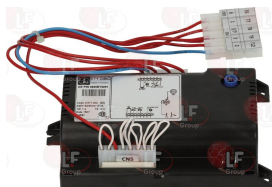

inlet ø 1/2" F - outlet ø 1/2" F
thermocouple fitting M10x1
maximum gas inlet pressure 60 mbar
outlet pressure setting range
3 ÷ 30 mbar
ambient temperature 0 ÷ 60°C
power supply 230V 50Hz

3020083 NUT & OLIVE ø 4 mm

MODULAR RRC5350-00

MODULAR 671.011.00

Electronic boxes

3091005 KIT CONTROL BOX 571 DBC

complete with cable
model SIT - 230V 50/60Hz

MODULAR RRC2236-00

Electronic controllers

7150486 THERMOMETRE EVK100J7 TCJ