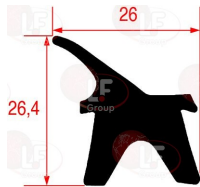

Gaskets for oven door

3286030 OVEN DOOR GASKET 04880 - 15 m
made of silicone elastomer
profile dimensions 26.4x26 mm
BLACK COLOR

MODULAR RRC2215-03

MODULAR RRC2215-03-15MT

3286084 OVEN DOOR GASKET 04880 - 3 m
made of silicone elastomer
profile dimensions
BLACK COLOUR