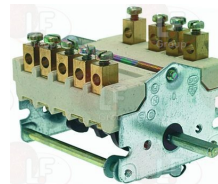

MODULAR 661.093.00

3057023 SELECTOR SWITCH 0-6 POSITIONS
contact capacity 32A 250V - max 150°C
D shaft $\varnothing 6 \times 4.6$ mm