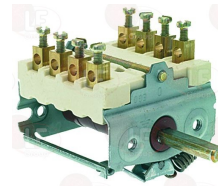

MODULAR 451.048.00

Rotary switches

3057050 CONNECTING BRACKET 28x21x16 mm
distance between hooking brackets 27 mm
f/connection between selector switch and thermost.

MODULAR 661.013.00

3057014 SELECTOR SWITCH 0-1 POSITIONS
contact capacity 16A 250V - max 150°C
D spindle $\varnothing 6 \times 4.6$ mm
back connection for thermostat