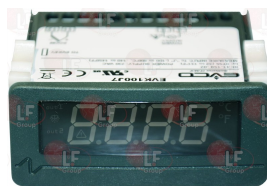

MODULAR 561.043.00

MODULAR 561.044.00