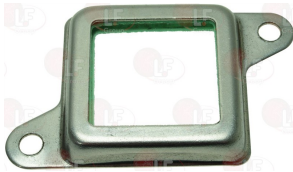

MODULAR RRC5220-00

3186398 OVEN DOOR GASKET 2820 mm
made of silicone elastomer
profile dimensions 28x20 mm
COLOUR BLACK

MODULAR RRC5221-00

Suitable for:

MODULAR
Элп Общепит

Suitable for:

Glasses
vsezip.ru

3519006 COMPLETE CHAMBER GLASS
complete with glass and gasket