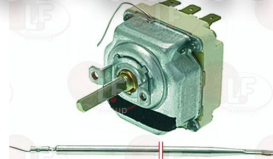

MODULAR 661.045.00

MODULAR
Эл. Общепит

Suitable for:

3444052 THREE-PHASE THERMOSTAT 50-320°C
D-shaped pin $\varnothing$ 6x4.6 mm
capillary length 900 mm - 10A 400V
bulb $\varnothing$ 3x230 mm

MODULAR 661.027.00

MODULAR 661.114.00

+7(812)987-08-81

Timers

7150494 MINUTERIE 30 MINUTES
bipolaire axe 6x4.6 mm
pour grill