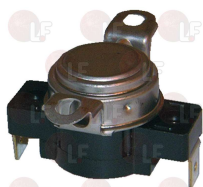

Contact thermostats

3744036 SAFETY THERMOSTAT 225°C
for Dryer (FAGOR) S/E-7
for Dryer (GIRBAU) SE7
for Dryer (IPSO) DD8
for Dryer (PRIMUS) DAM9 - DA9
for Dryer (WHIRLPOOL) SACE8 - SWE290 - SWE390
SWE90 - SWE91