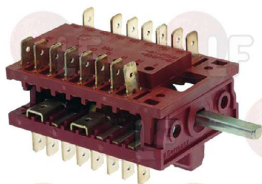

FAGOR P433023000

FAGOR GQ61512