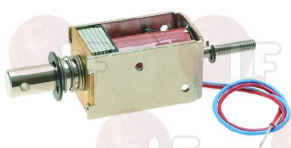

### Electromagnets

**3121025 DOOR OPENING ELECTROMAGNET 230V 50/60Hz**  
for Washing machine (FAGOR) LC-10 - LC-14 - LC-25  
LC-7 - LF-10 - LF-14 - LF-25 - LF-55 - LF-7

FAGOR P533046000

**3121026 DOOR OPENING ELECTROMAGNET 24V**  
for WASHING MACHINE DANUBE WED 8-10-13-18  
for Washing machine (DOMUS) DFI13 - DFI18 - DFI27  
DFI9 - W10 - W13 - W18 - W9  
for Washing machine (FAGOR) LA-10M - LA-13M  
LA-18M - LA-25M - LB-10M - LB-13M - LB-18M  
LC-13 - LC-18 - LC-8 - LF-13 - LF-18 - LF-25  
LF-8