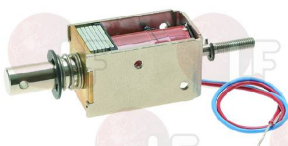

FAGOR P533046000

3121026 DOOR OPENING ELECTROMAGNET 24V
for WASHING MACHINE DANUBE WED 8-10-13-18
for Washing machine (DOMUS) DFI13 - DFI18 - DFI27
DFI9 - W10 - W13 - W18 - W9
for Washing machine (FAGOR) LA-10M - LA-13M
LA-18M - LA-25M - LB-10M - LB-13M - LB-18M
LC-13 - LC-18 - LC-8 - LF-13 - LF-18 - LF-25
LF-8