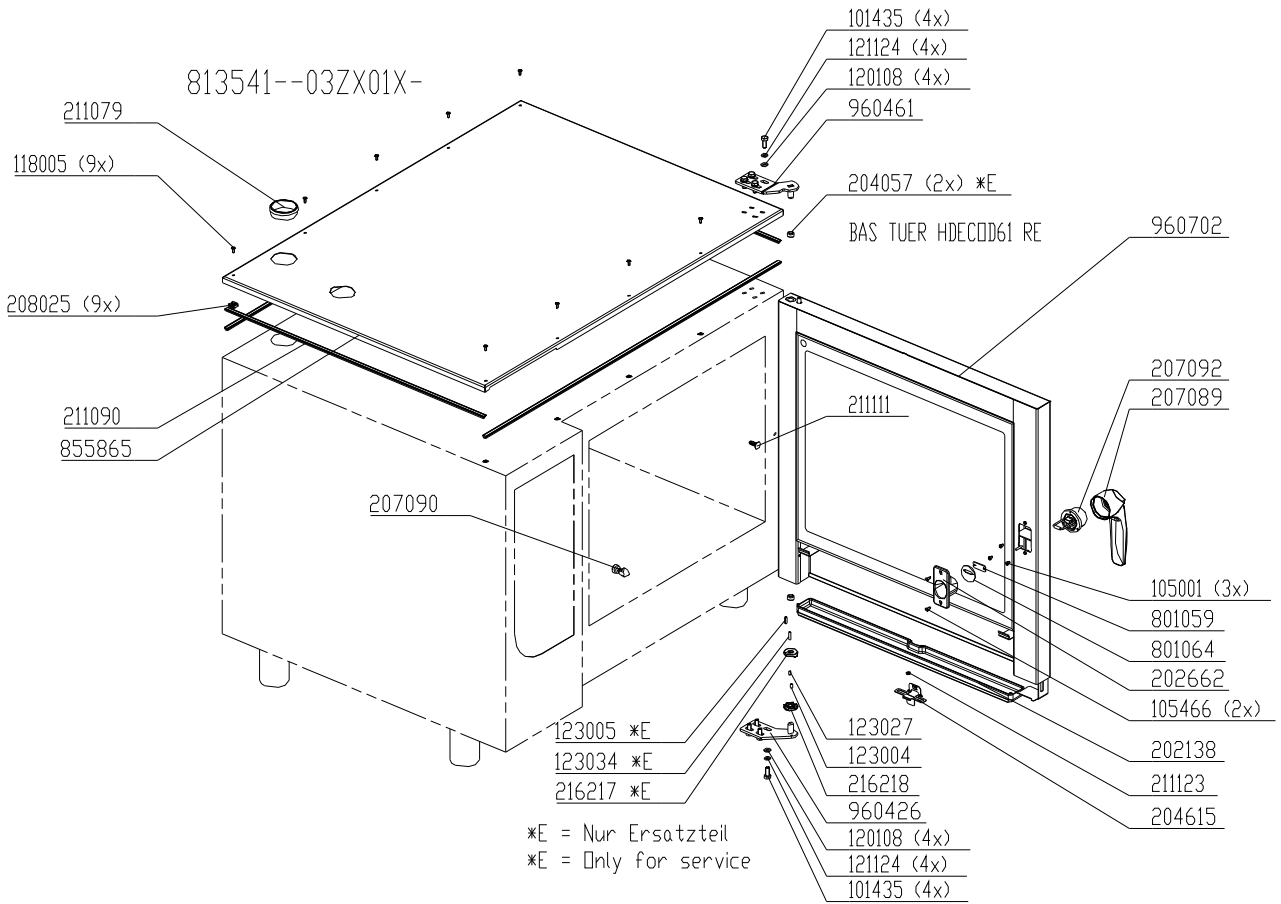

Chassis door area HD6.x electric right Hinged (triple glazing)

+7(812)987-08-81