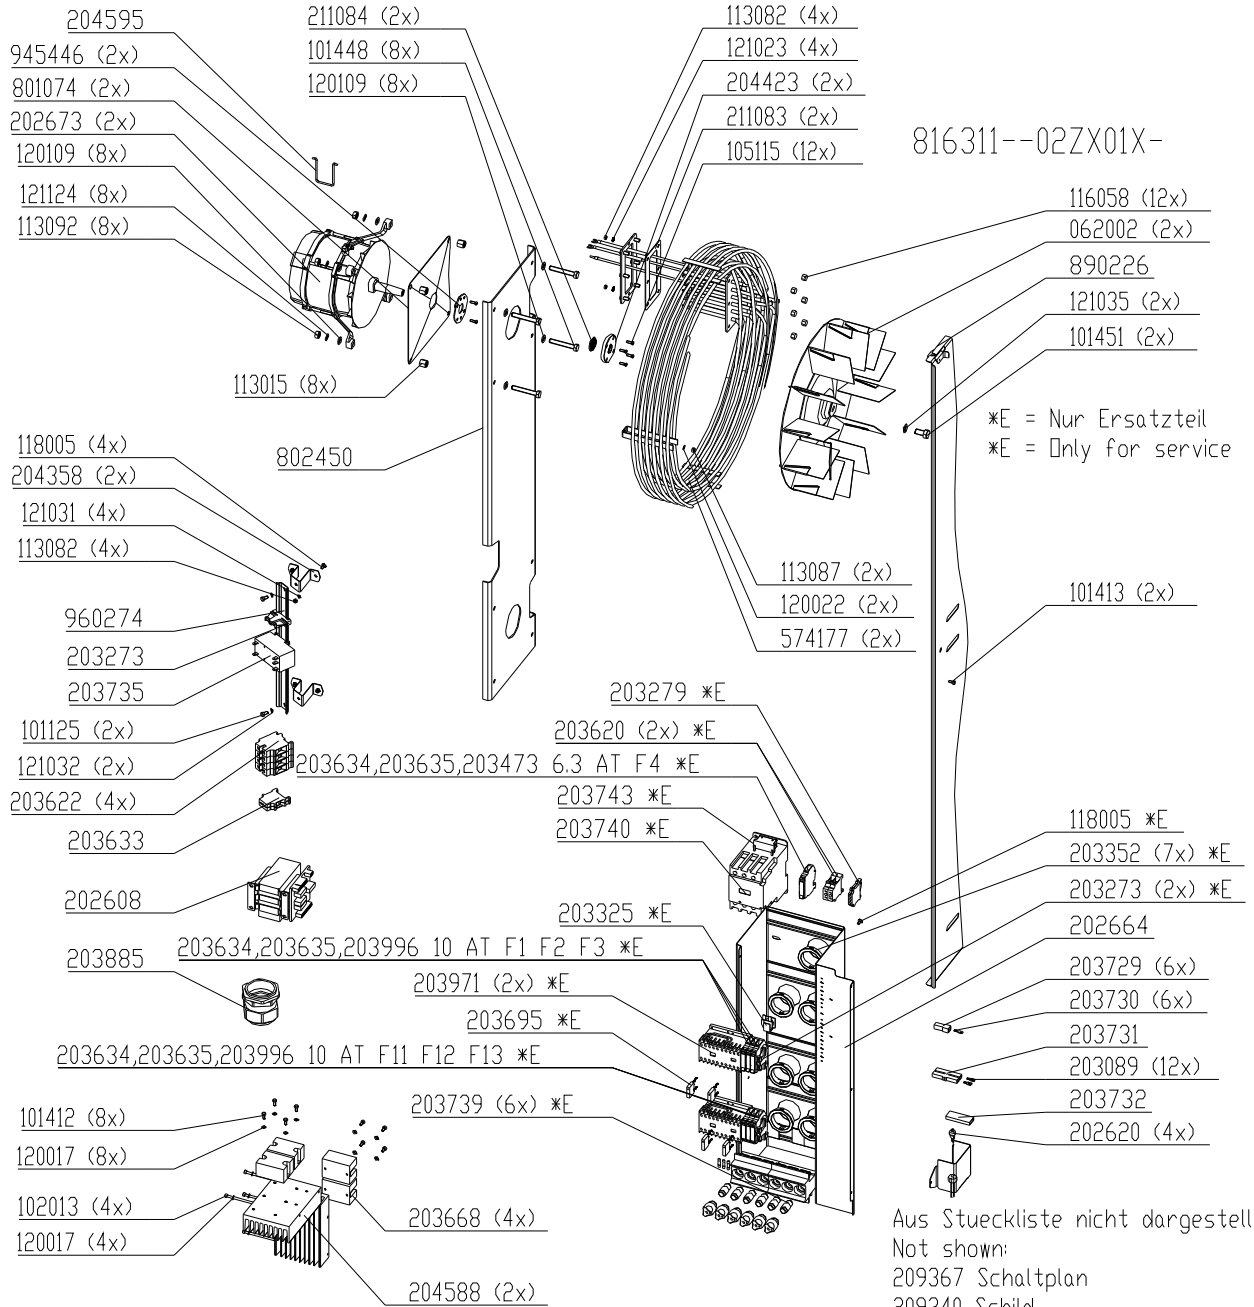

Electric assembly 3NPE 400V HD20.1 Silver2

+7(812)987-08-81

BAS ENERGIE HDECOD201 11 32.7/3NPEAC50/400S2

Aus Stueckliste nicht dargestellt:
Not shown:
209367 Schaltplan
209340 Schild
208006 Niet blind (6x)
303424 Dichtungsmasse
050011 Schlauch Glasseide
209157 Schild Klemm

Bis (until) S/N 08022075 (August2008) Transformator (transformer) #203818
Ab (from) S/N 11212250 (October 2011): #945446 → #945661, #204423 → 204681,
#202620 → #203679