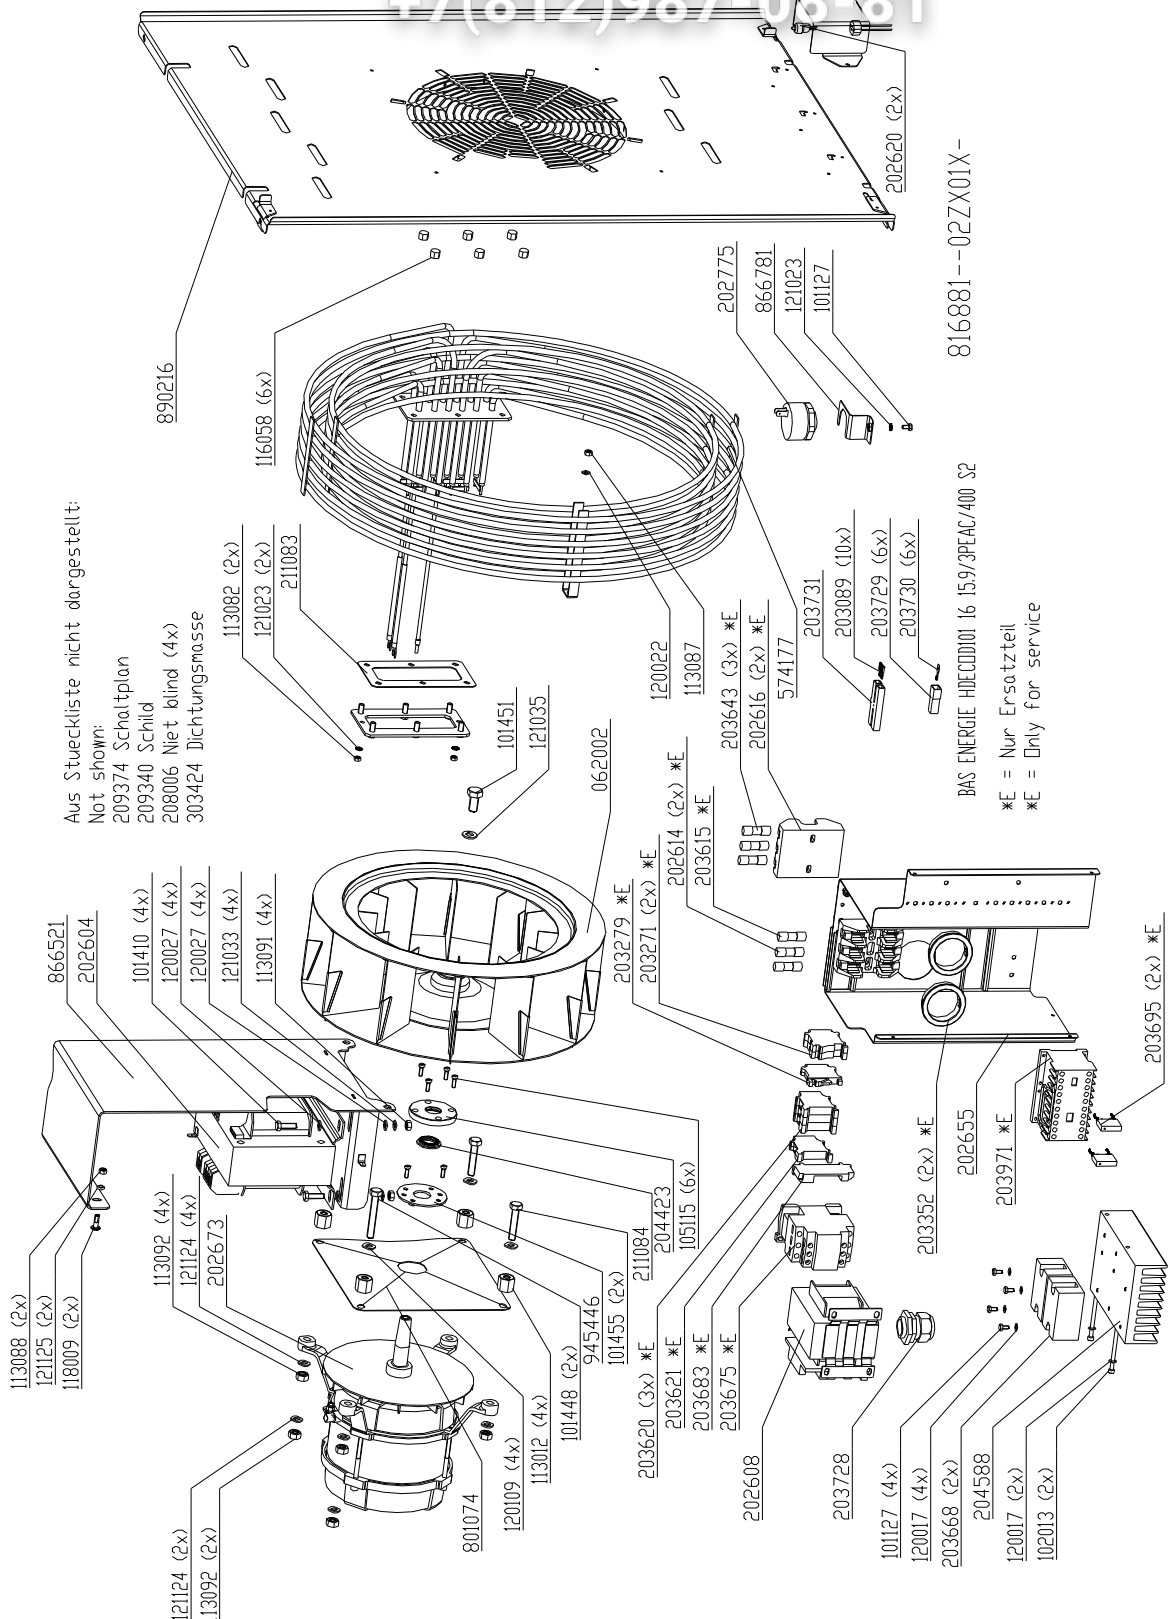

Electric assembly 3NPE400V HD6.2 Silver2

+7(812)987-08-81

Bis (until) S/N 08022075 (August2008) Transformator (transformer) #203818
Ab (from) S/N 11209575 (August2011): #945446 → #945661, #204423 → 204681,
#202620 → #203679