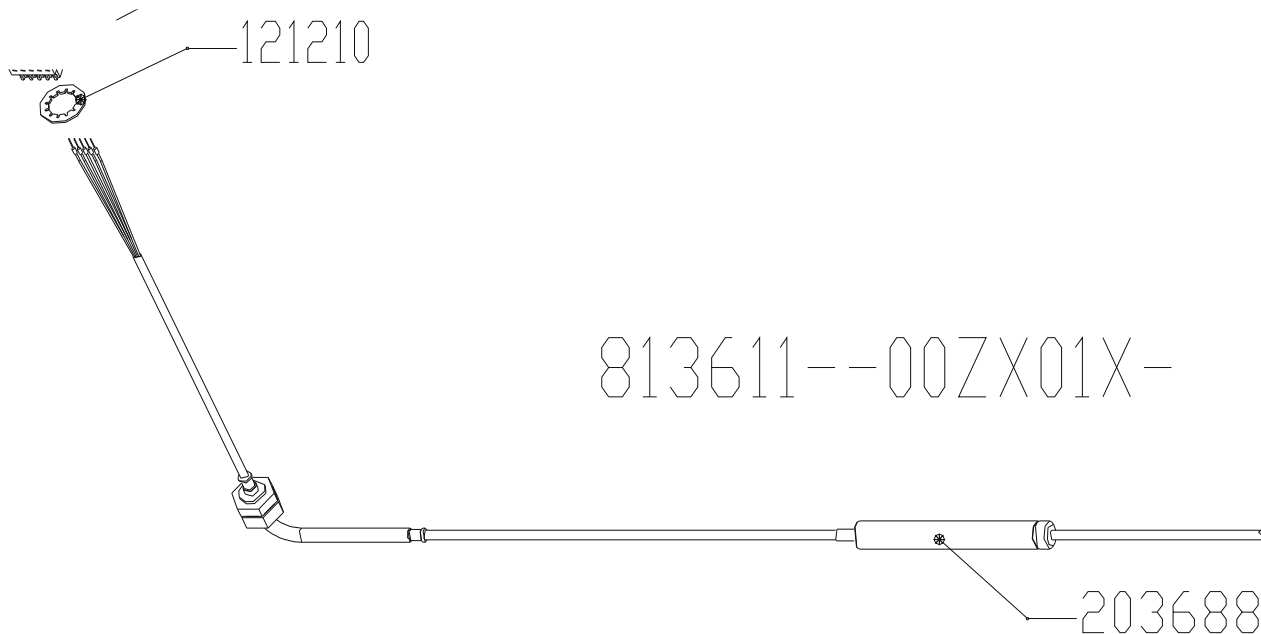

Core temperature probe HD20.x Silver2

+7(812)987-08-81

BAS FUEHLER HDECOD201