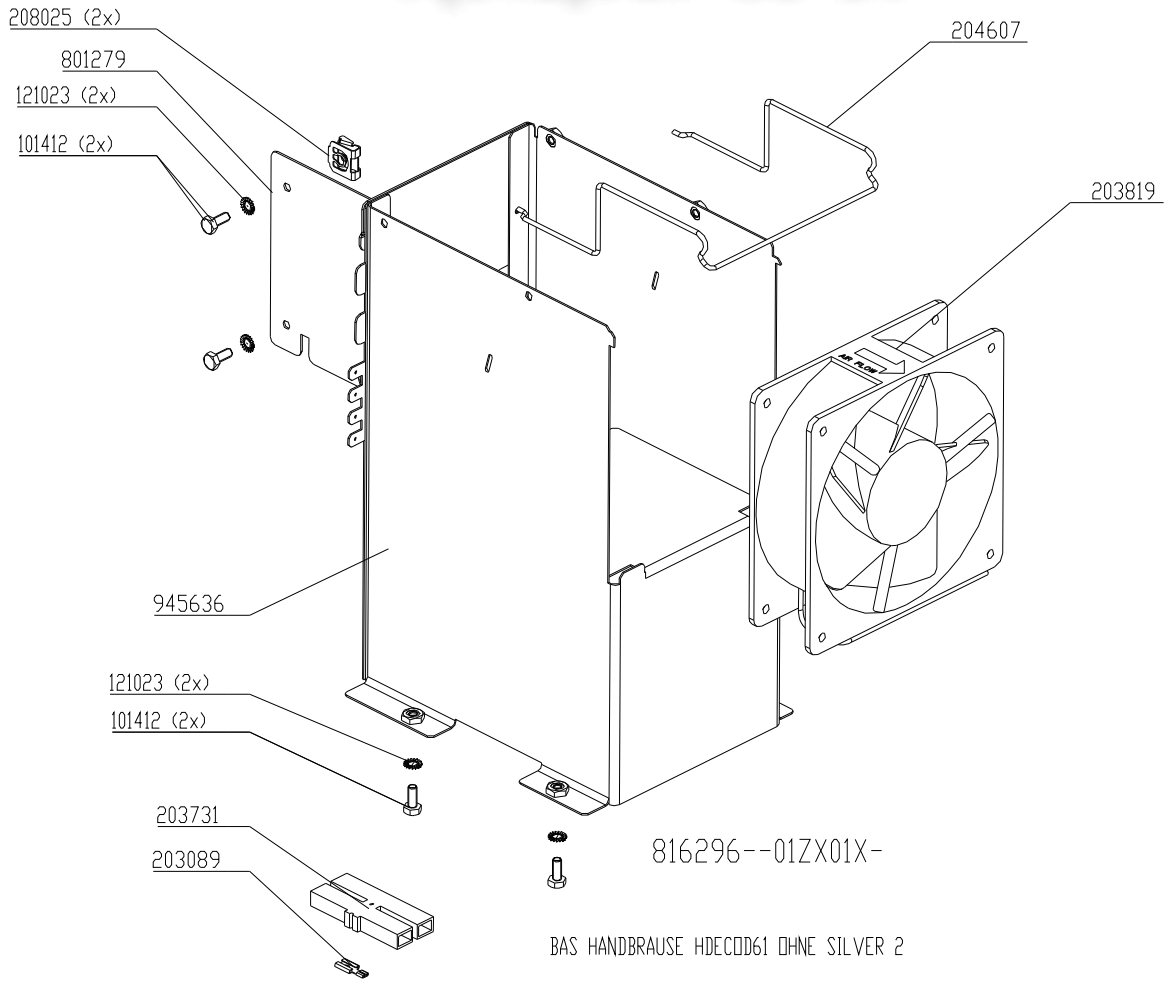

Supply air area 6.x 10.x (with hand shower) Silver2

+7(812)987-08-81