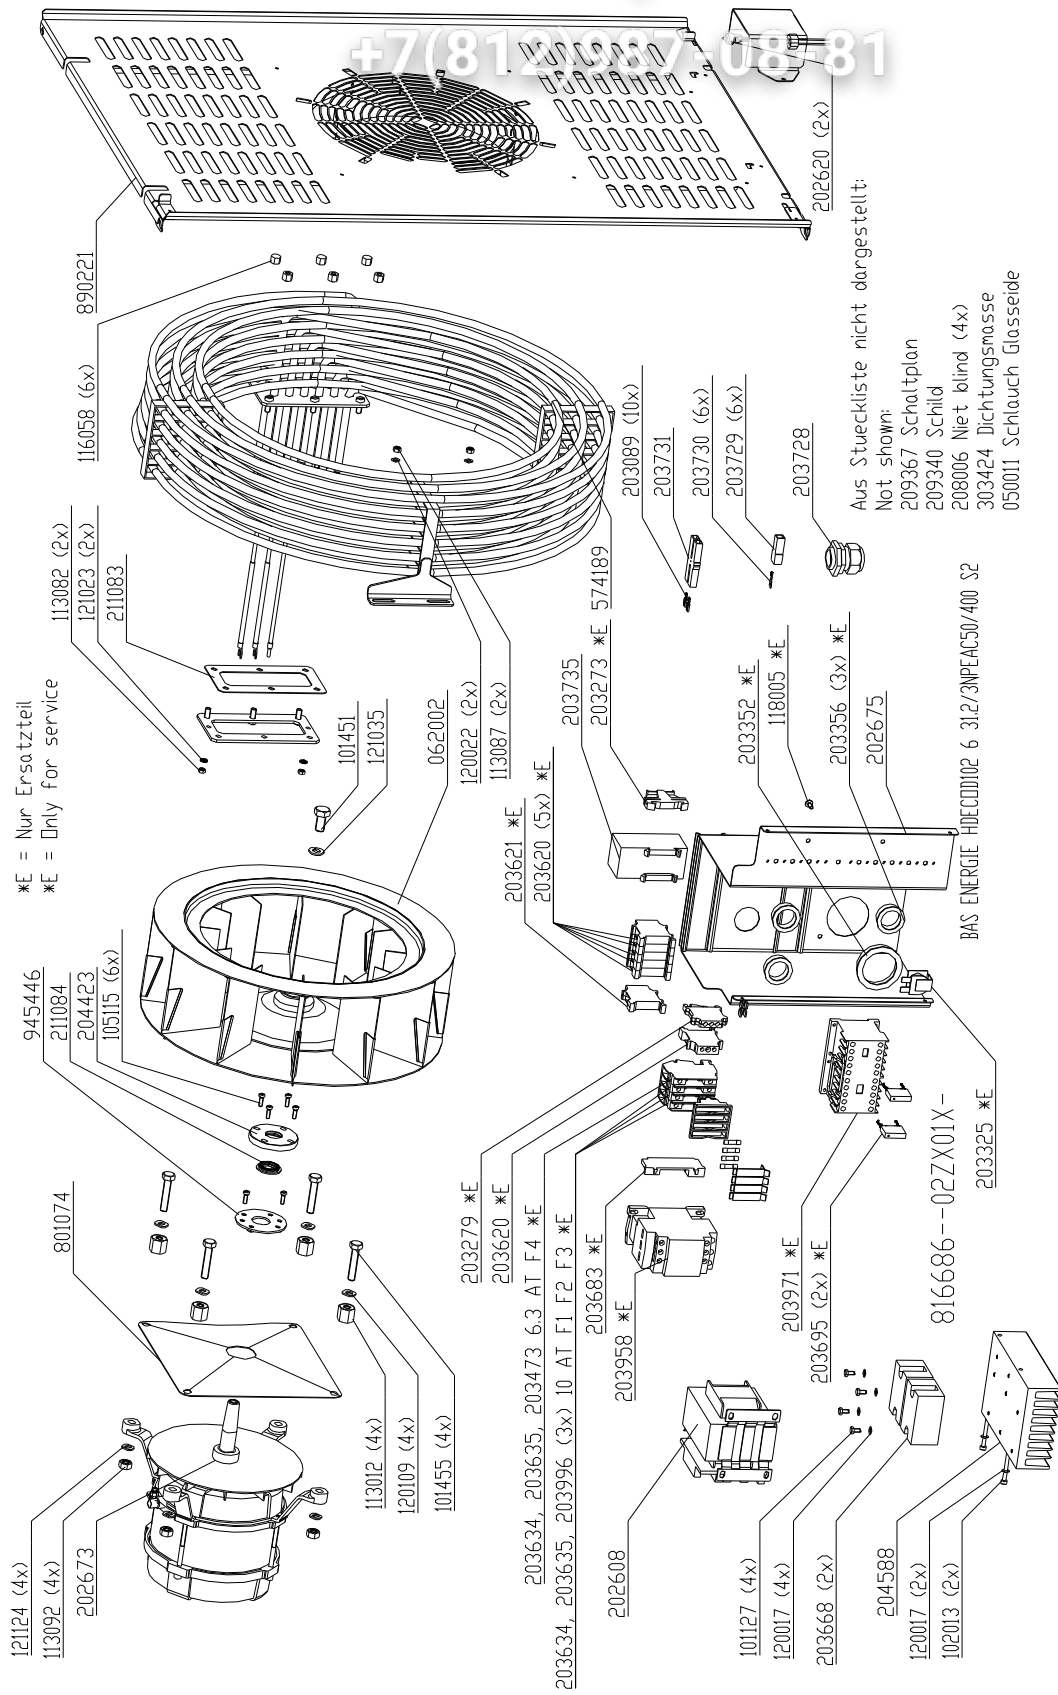

Electric assembly 3NPE 400V HD10.2 Silver2

Bis (until) S/N 08022075 (August2008) Transformator (transformer) #203818
Ab (from) S/N 11208883 (August2011): #945446 → #945661, #204423 → 204681,
#202620 → #203679