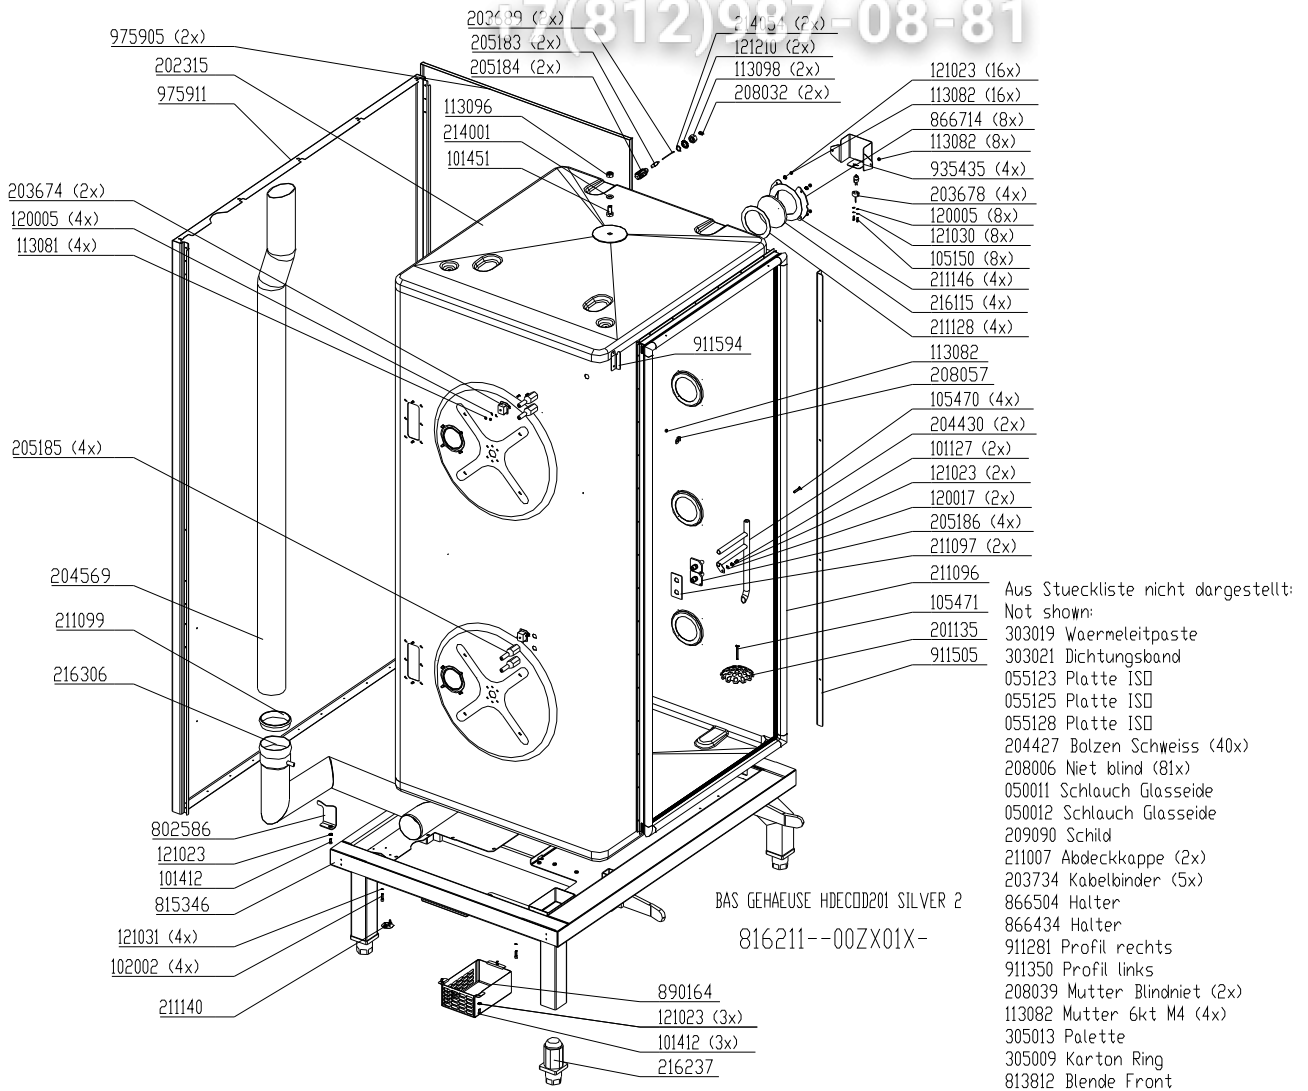

Chassis 20.x Electric Silver 2 Valid until SN 11212249 (October 2011)

7(812)987-08-81