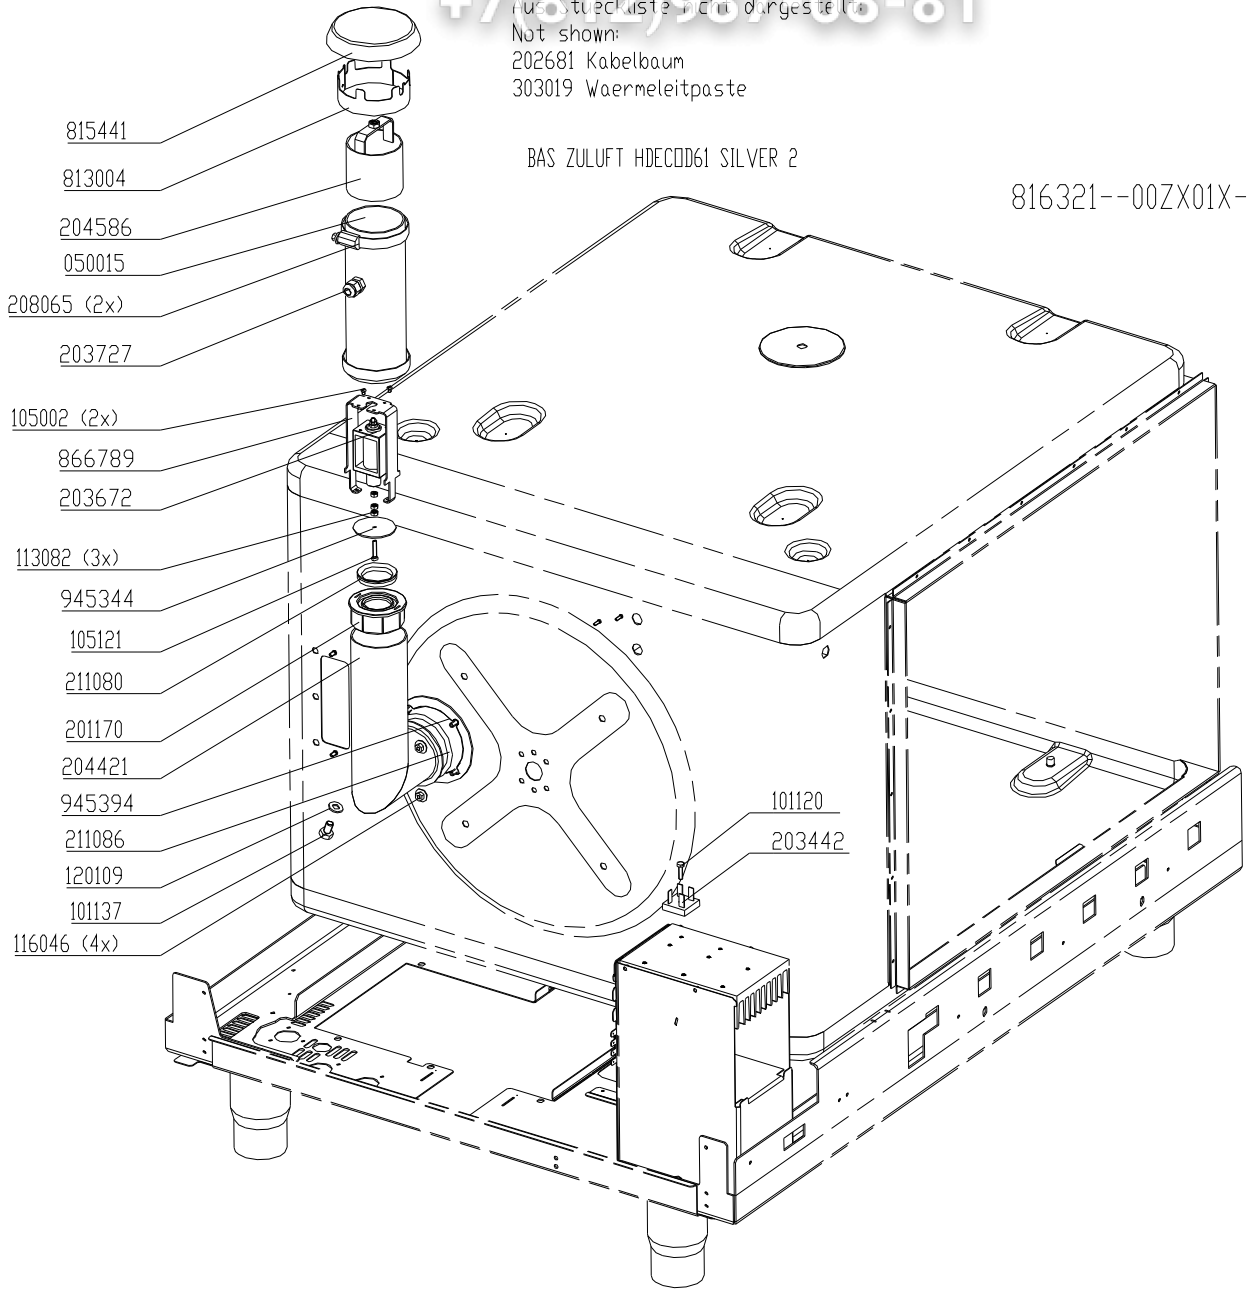

Fresh air assembly 5 x 10 x Silver2

+7(812)987-08-81

aus Stueckliste nicht dargestellt
Not shown:
202681 Kabelbaum
303019 Waermeleitpaste

BAS ZULUFT HDECOD61 SILVER 2

816321--00ZX01X-