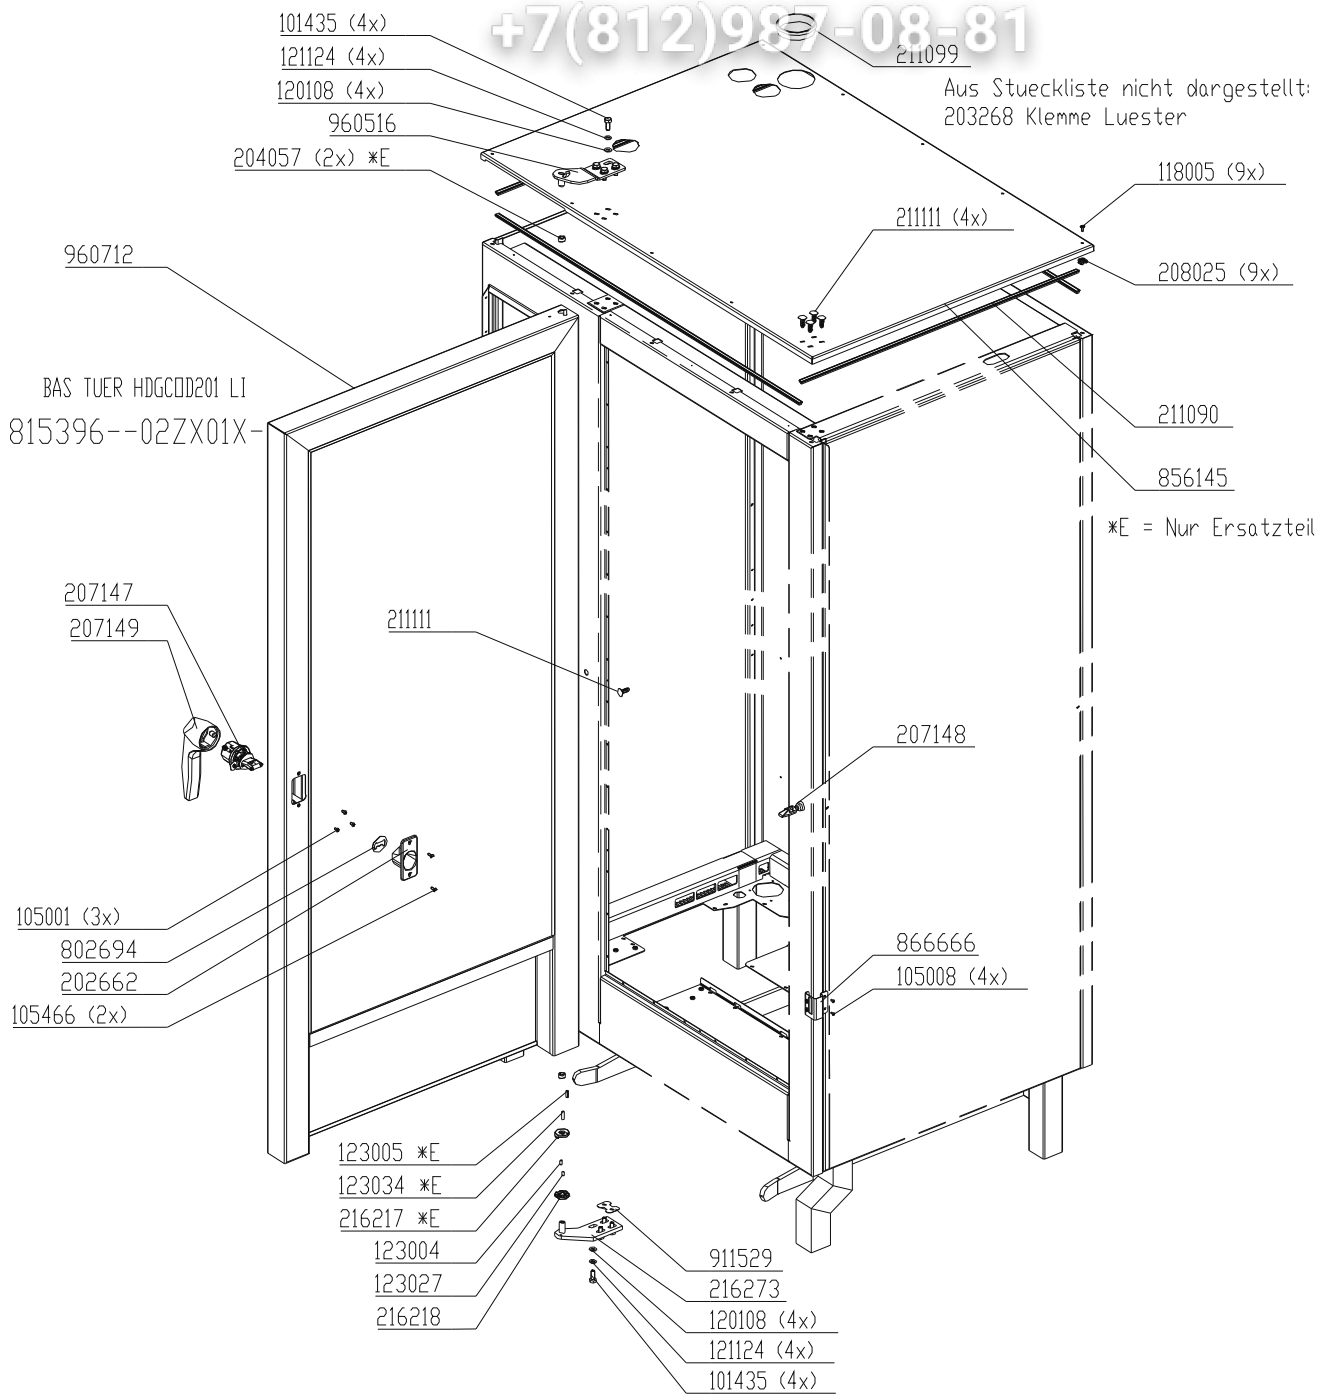

Chassis door area HD20, left hand hinged (Gas)

Until S/N 09021515: Profile door gasket #211104 (glued with Pactan)
From S/N 09021516: Pluggable profile door gasket #211171