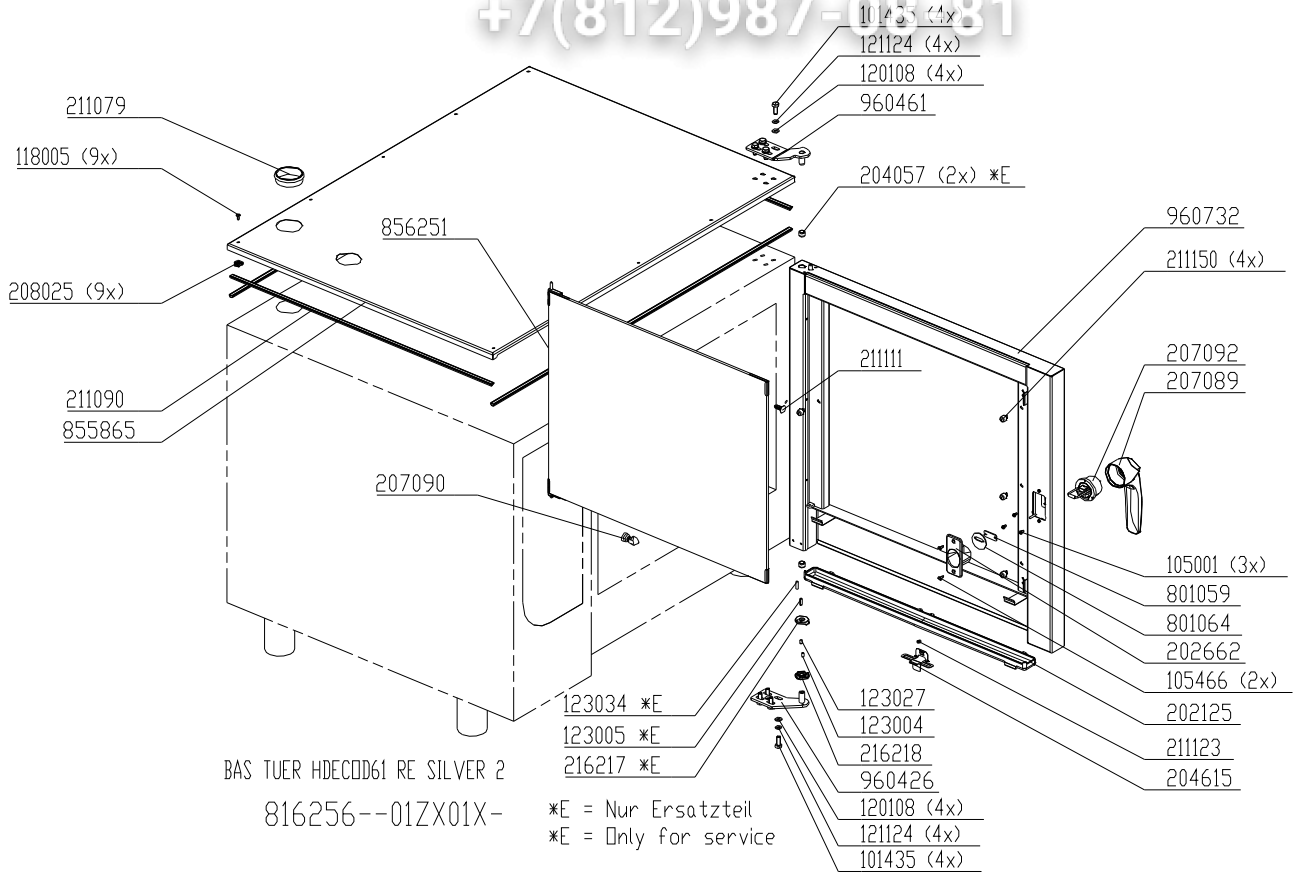

Chassis door area HD6.x electric, right hinged (double glazing)

+7(812)987-08-81