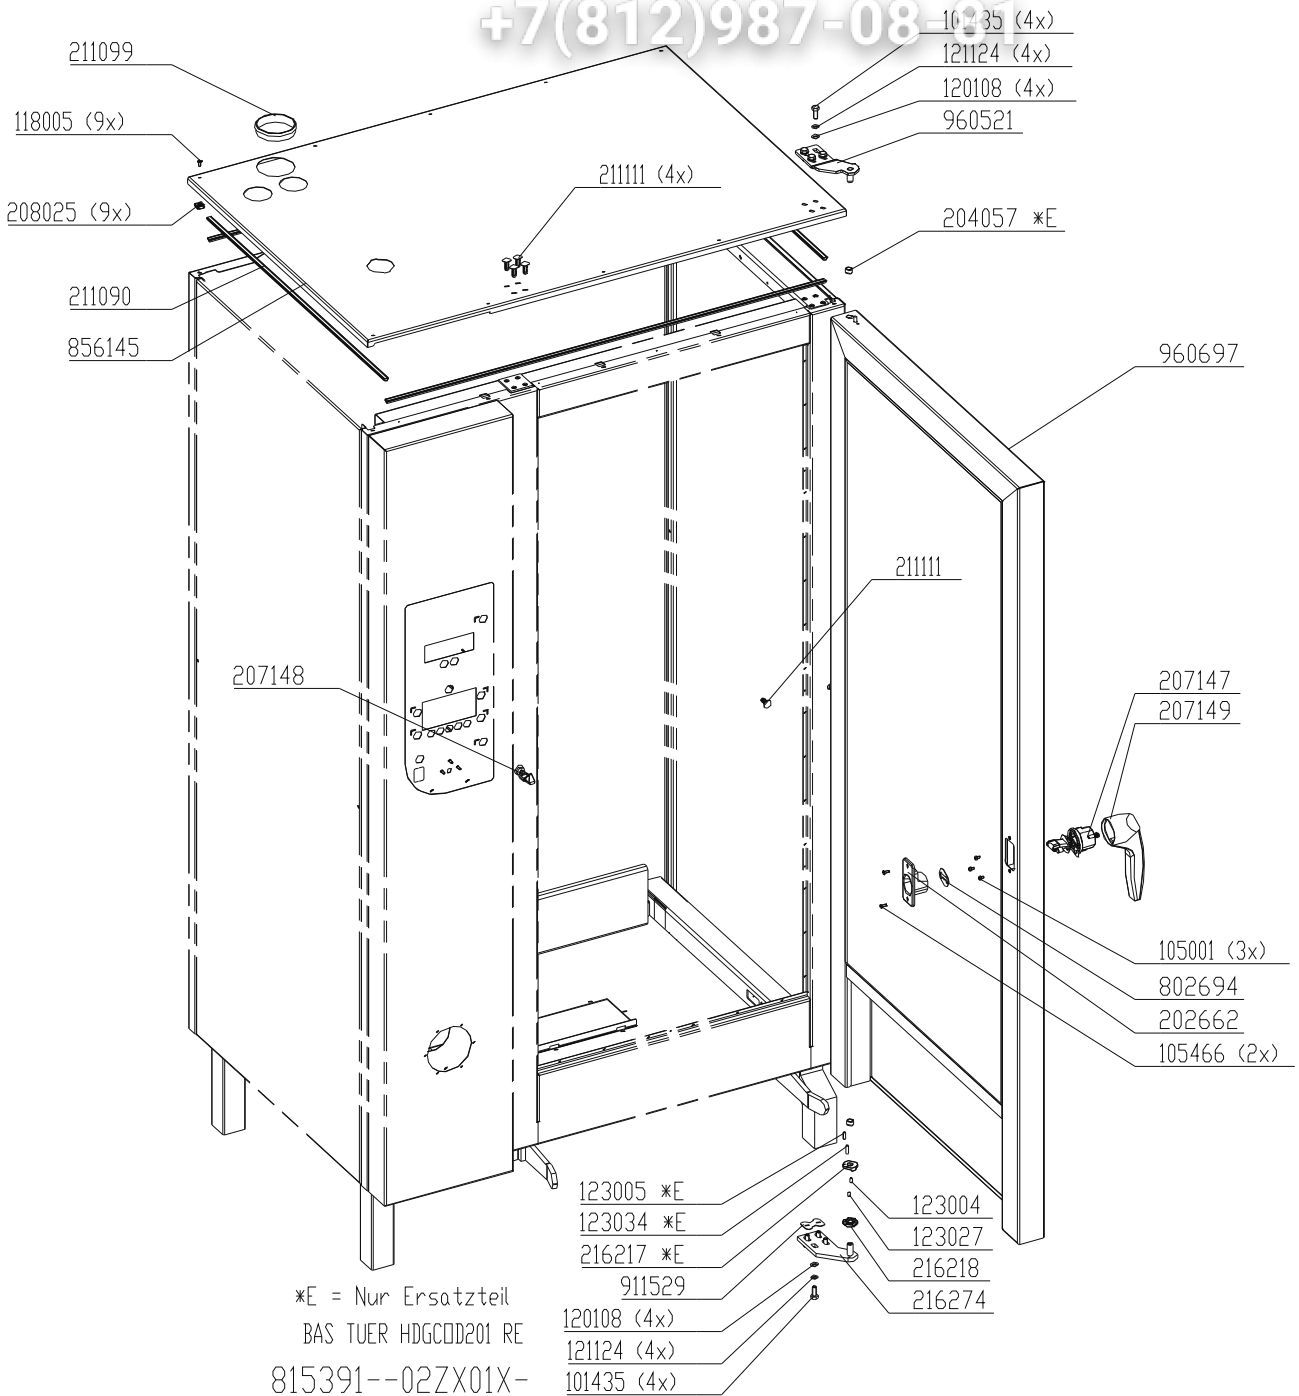

Chassis door area HD20, right hand hinged (Gas)

Until S/N 09021515: Profile door gasket #211104 (glued with Pactan)
From S/N 09021516: Pluggable profile door gasket #211171