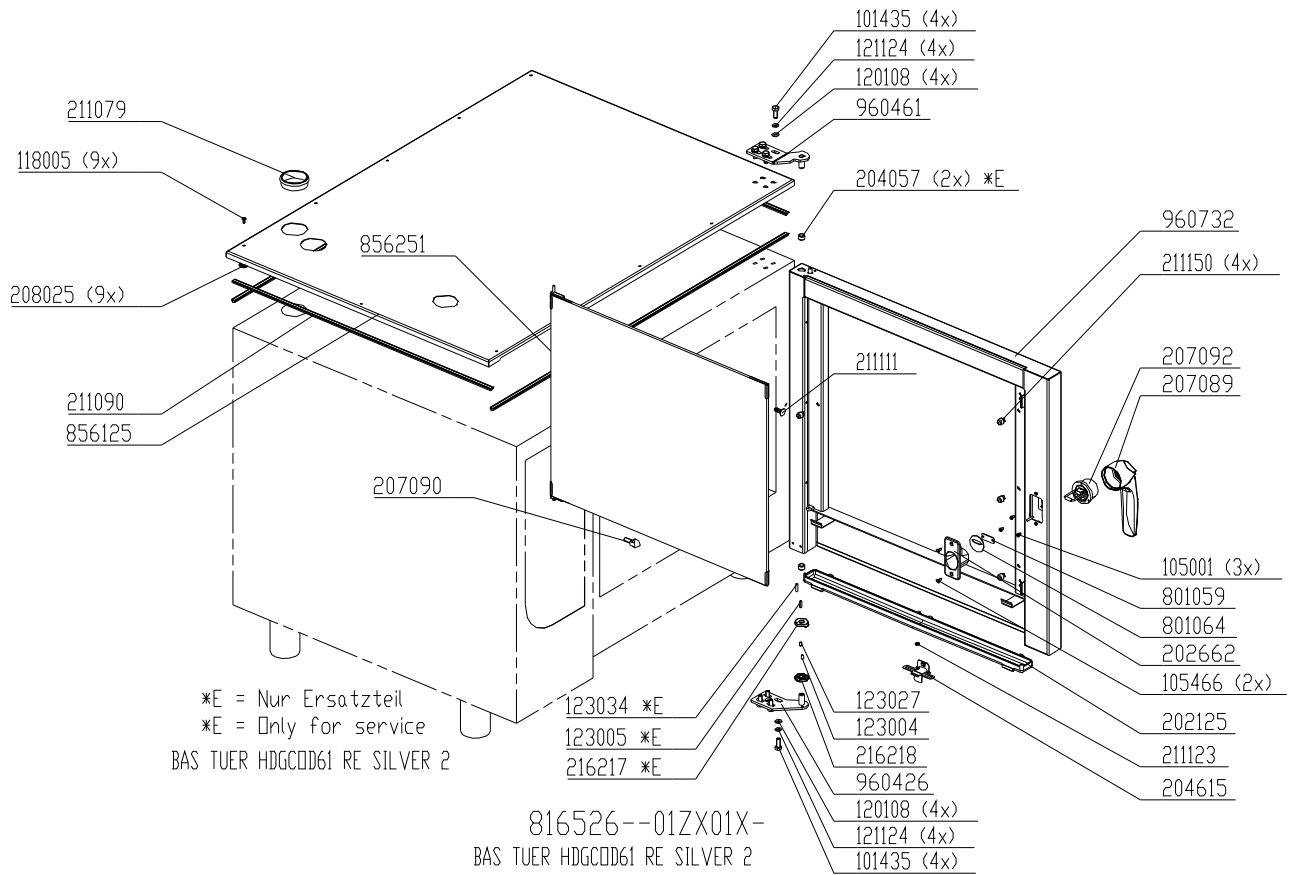

+7(812)987-08-81

Chassis door area HD10.x electric, top hinged (triple glazing)

+7(812)987-08-81

Chassis door area HD6.x gas, right hinged (double glazing)

+7(812)987-08-81

Chassis door area HD6.x gas, light hinged (triple glazing)