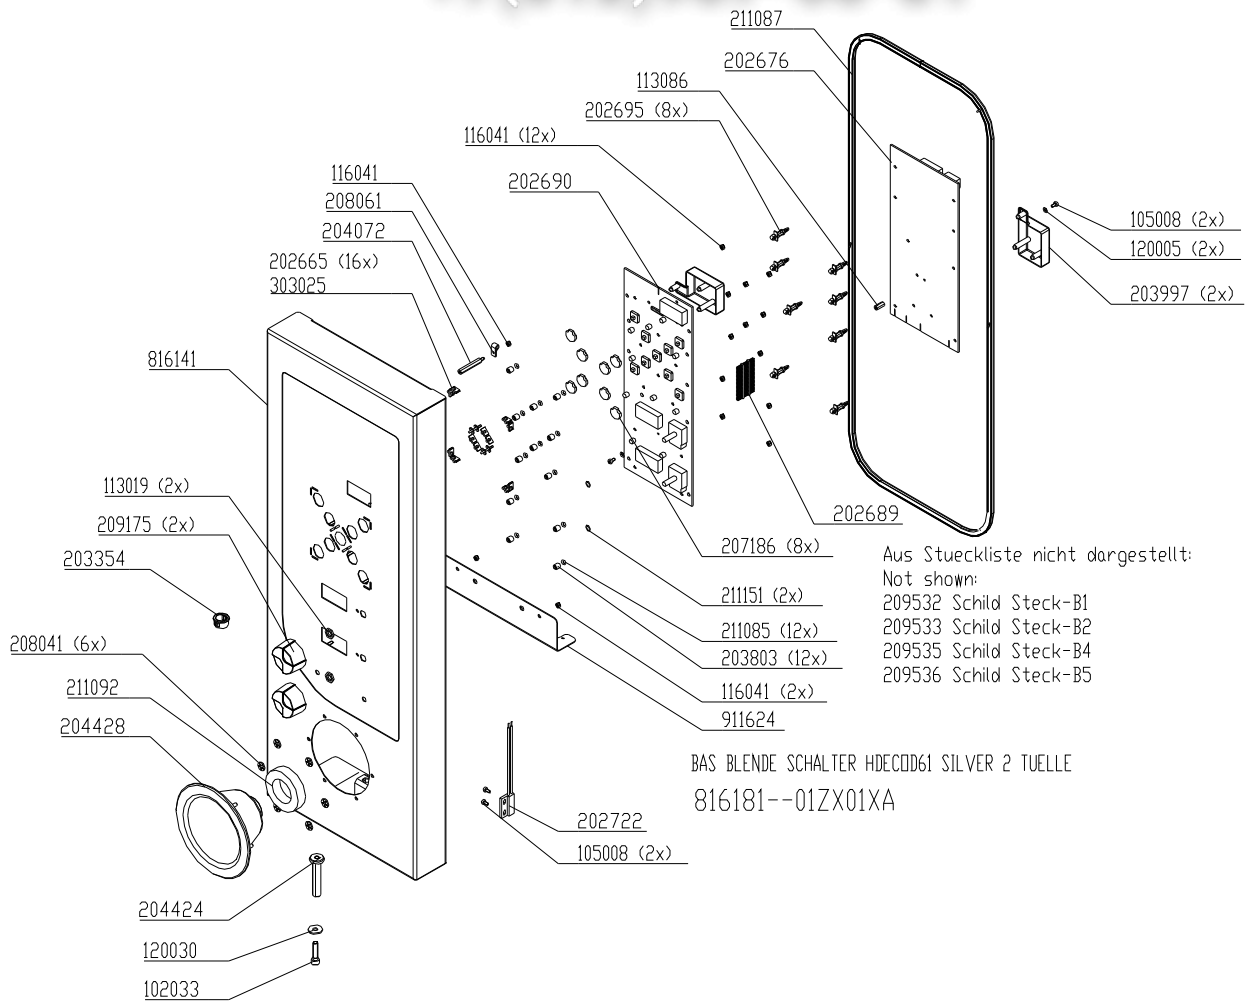

Front panel 6.x Silver 2 with hard shower

+7(812)987-08-81