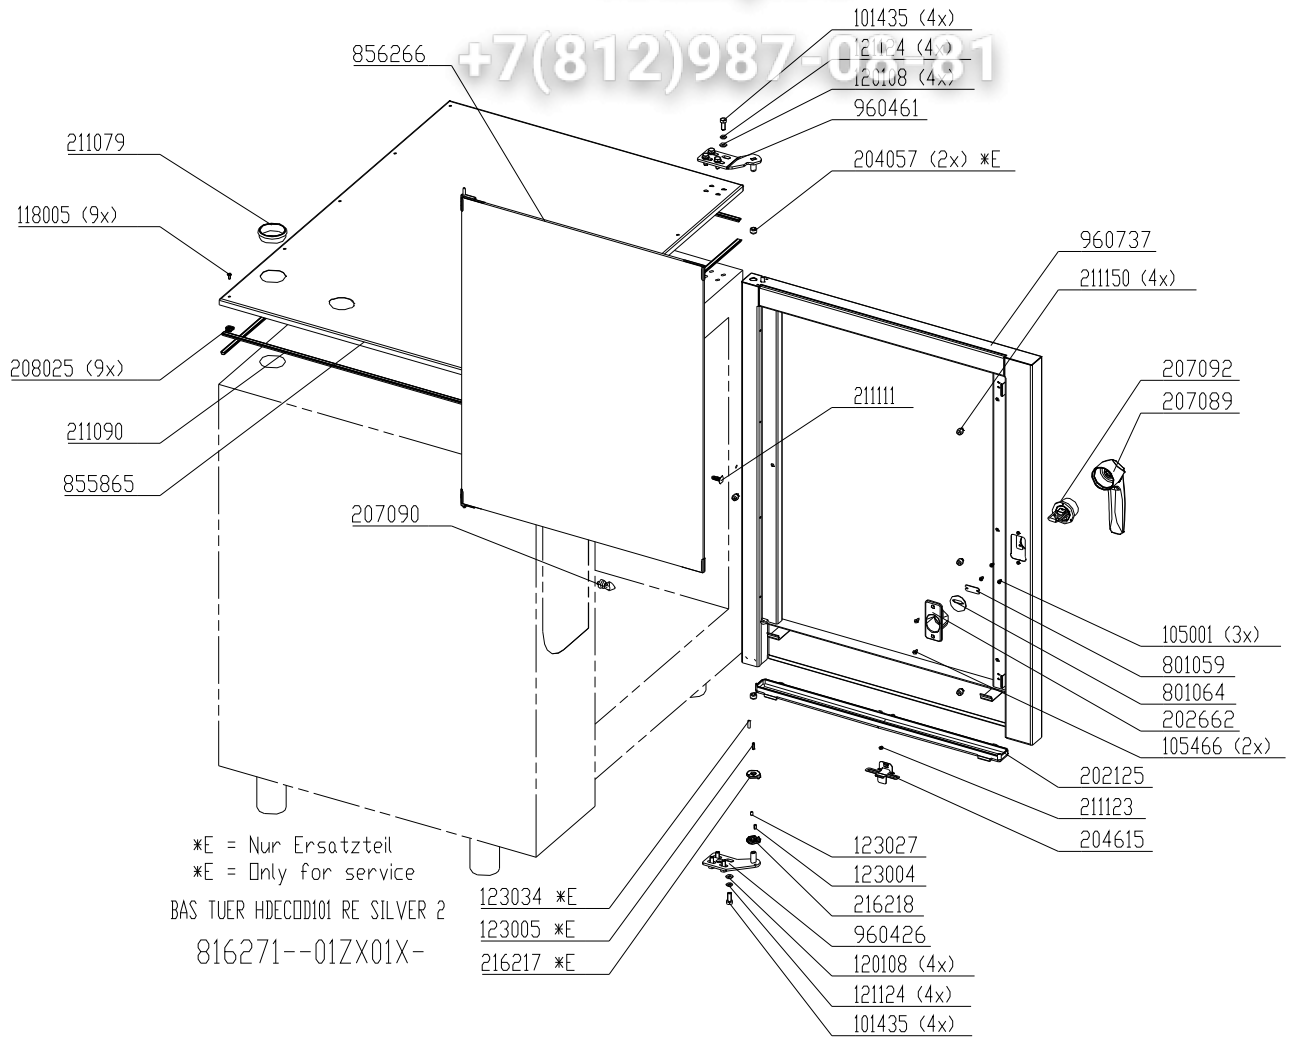

+7(812)987-08-81

Chassis door area HD6.x electric, left hinged (triple glazing)

+7(812)987-08-81

Chassis door area HD10.x electric, right hinged (double glazing)

Chassis door area HD10.x electric, right hinged (triple glazing)