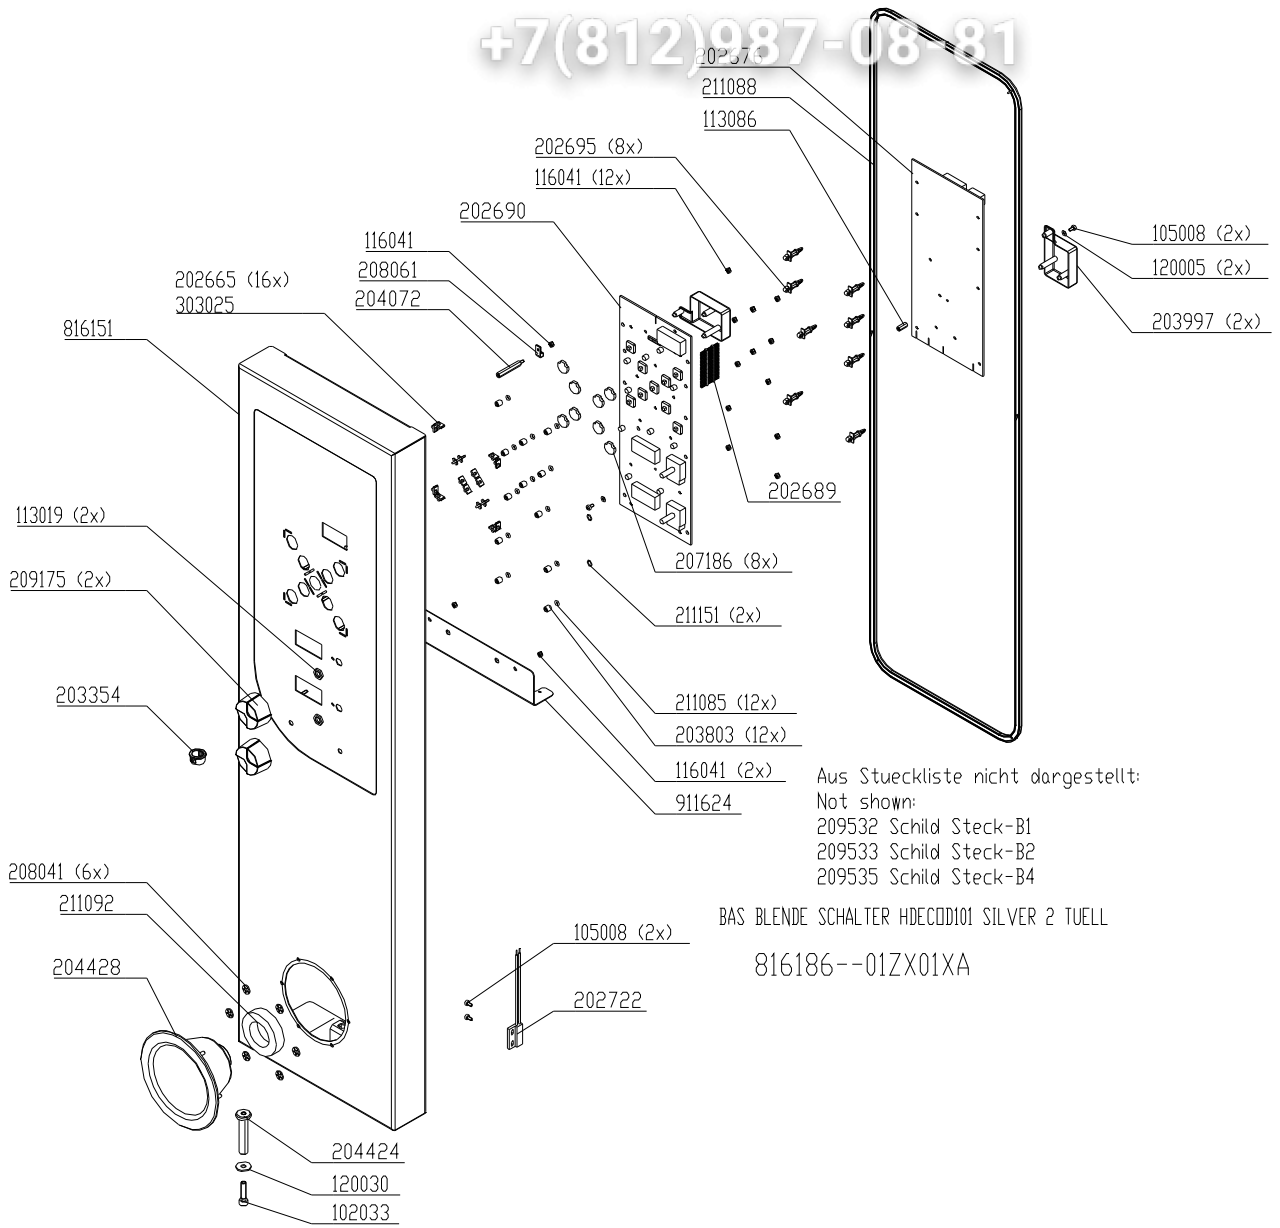

Front panel 10.x Silver2 with hand shower

+7(812)987-08-81