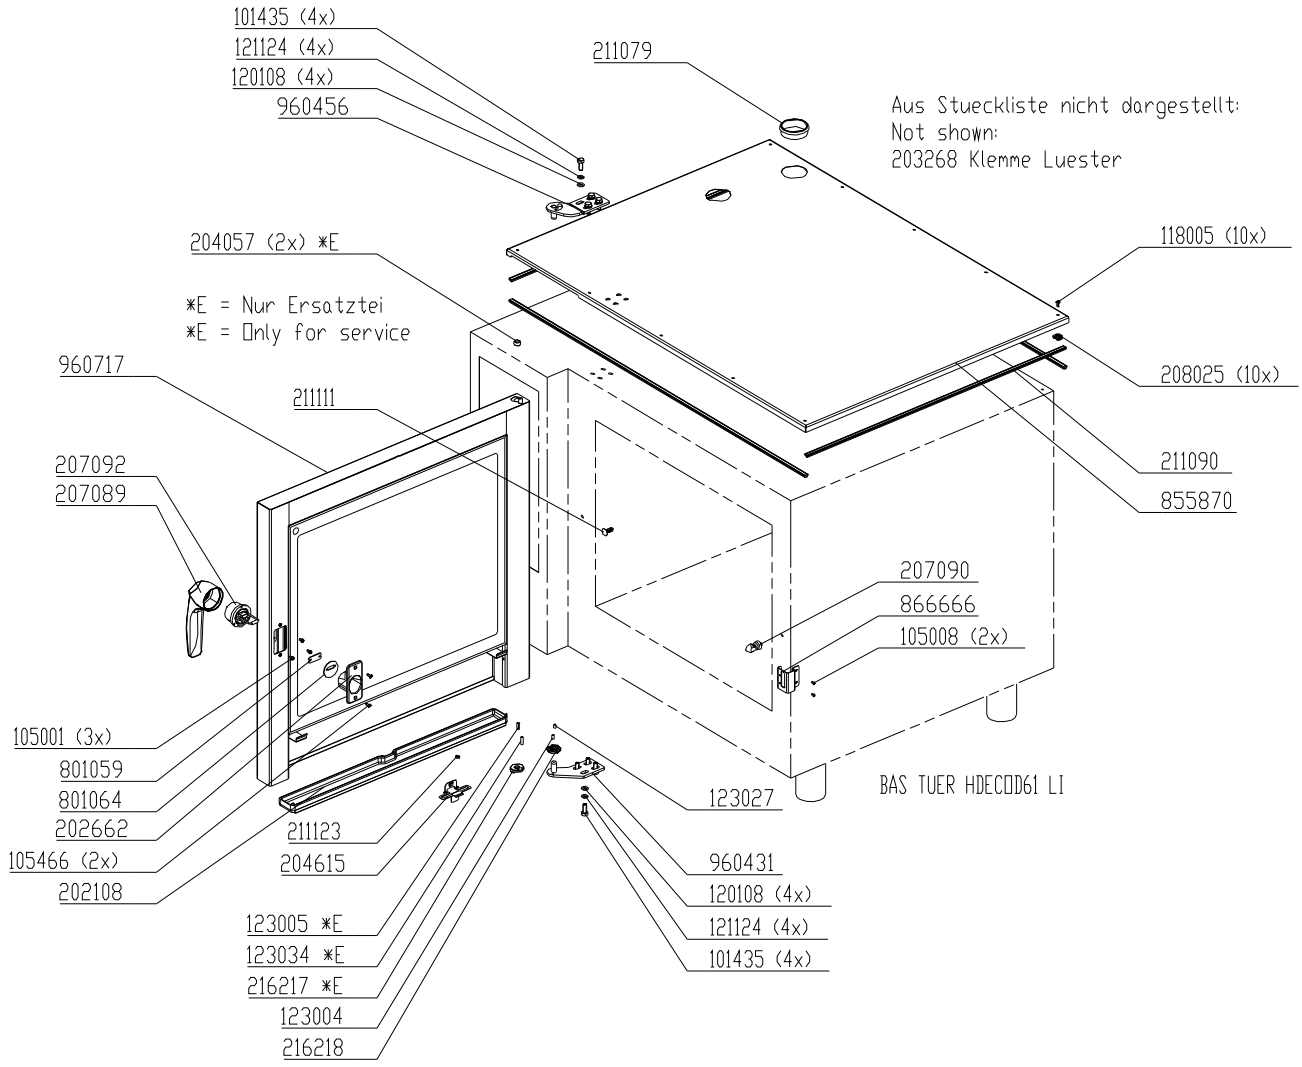

Chassis door area HD6.x electric, left hinged (triple glazing)

+7(812)987-08-81