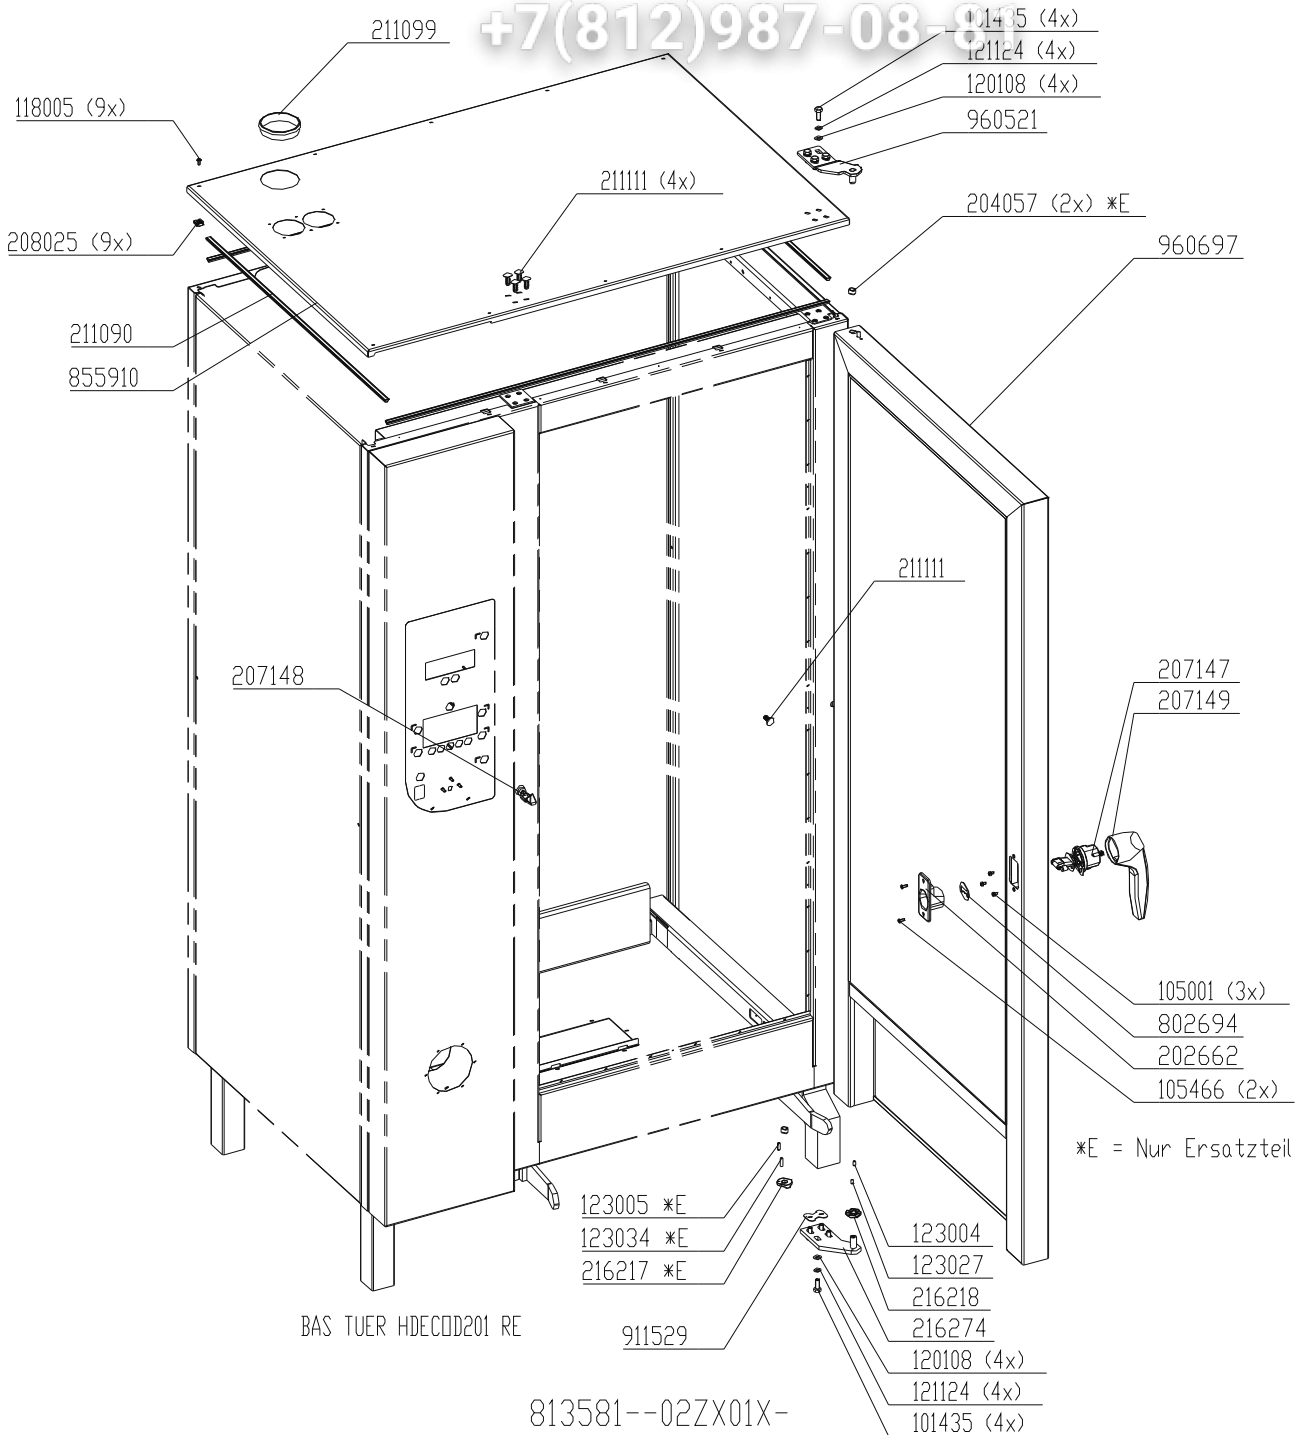

Until S/N 09021515: Profile door gasket #211104 (glued with Pactan)  
 From S/N 09021516: Pluggable profile door gasket #211171

Chassis door area HD20.x, left hand hinged (Electric)

Until S/N 09021515: Profile door gasket #211104 (glued with Pactan)  
From S/N 09021516: Pluggable profile door gasket #211171