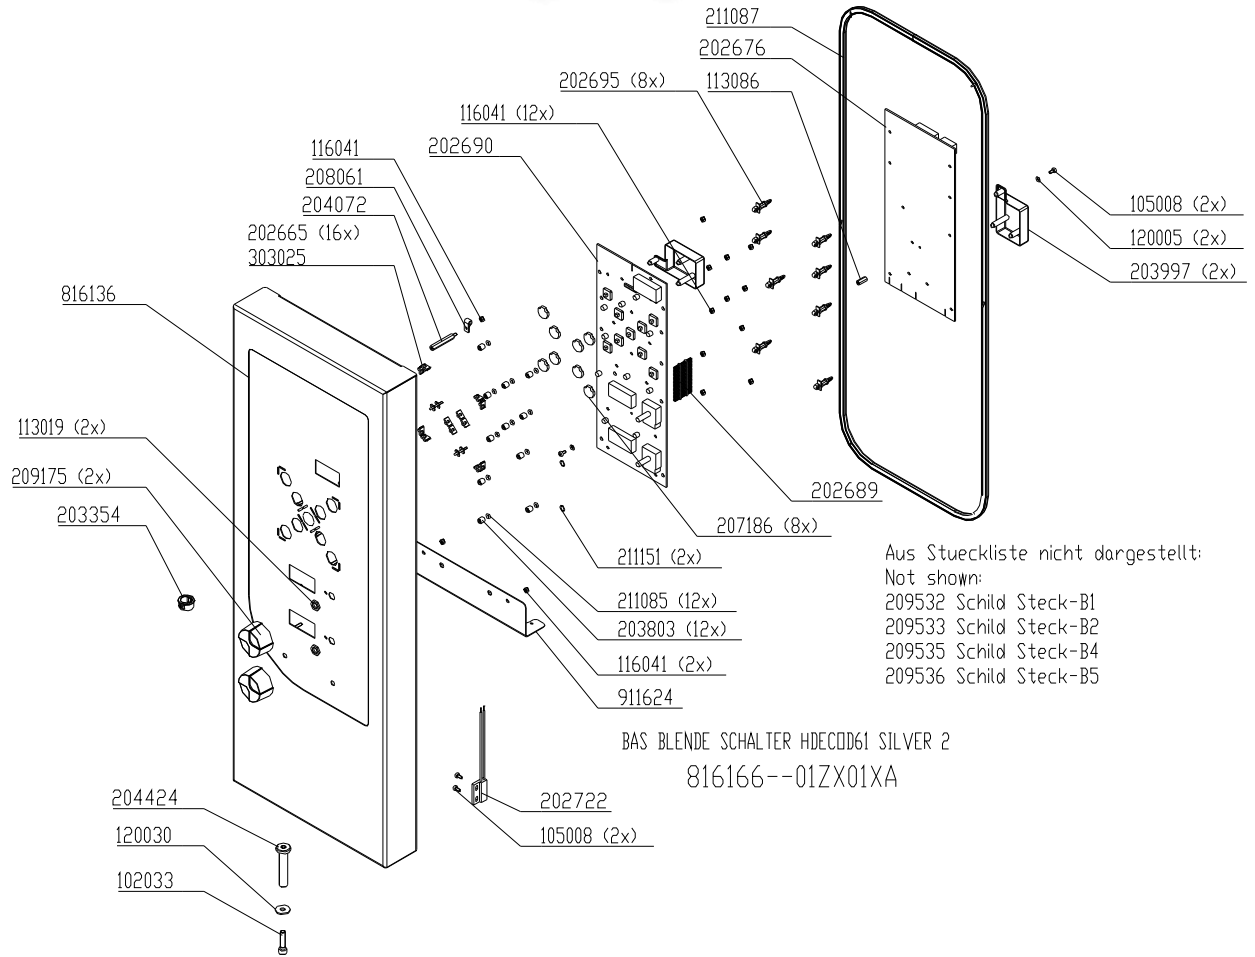

Front panel 6.x Silver2 without hand shower

+7(812)987-08-81