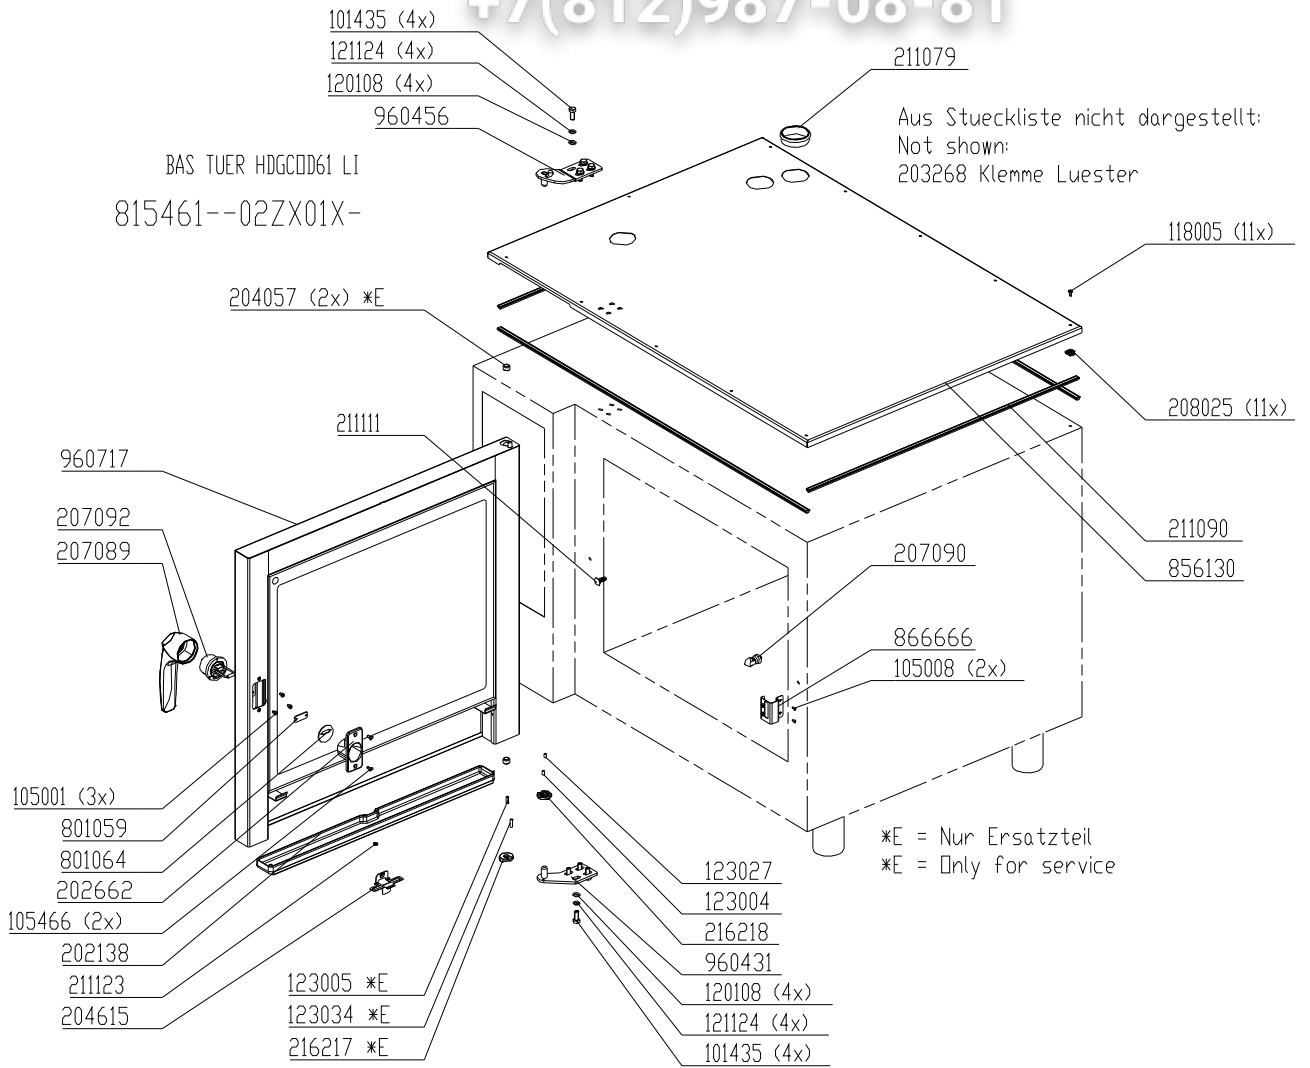

Chassis door area HD6.x gas, left hinged (triple glazing)

+7(812)987-08-81