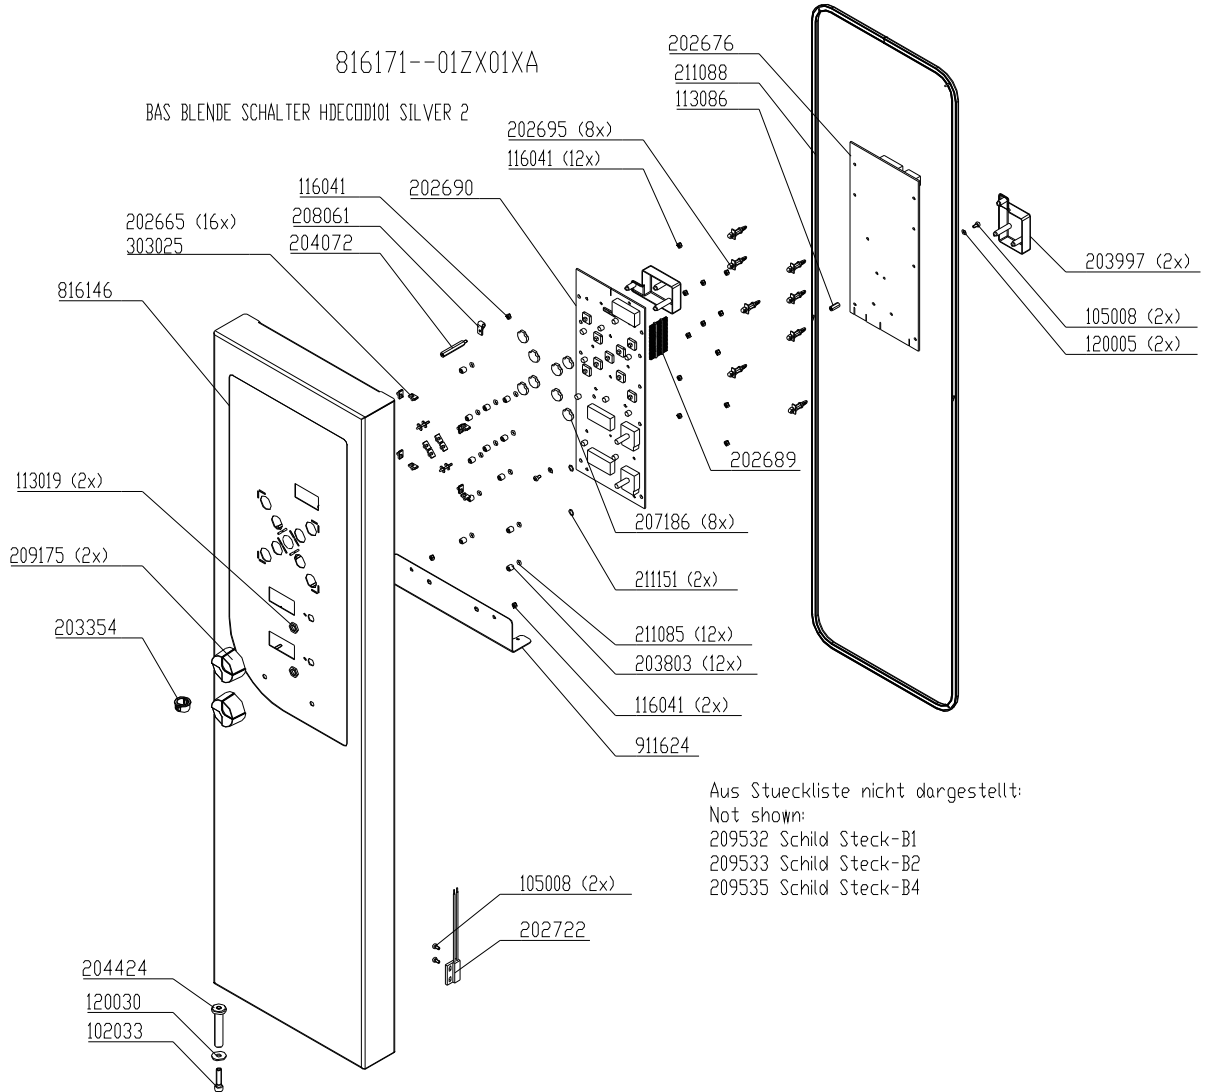

Front panel 10.x Silver 2 without hand shower

+7(812)987-08-81