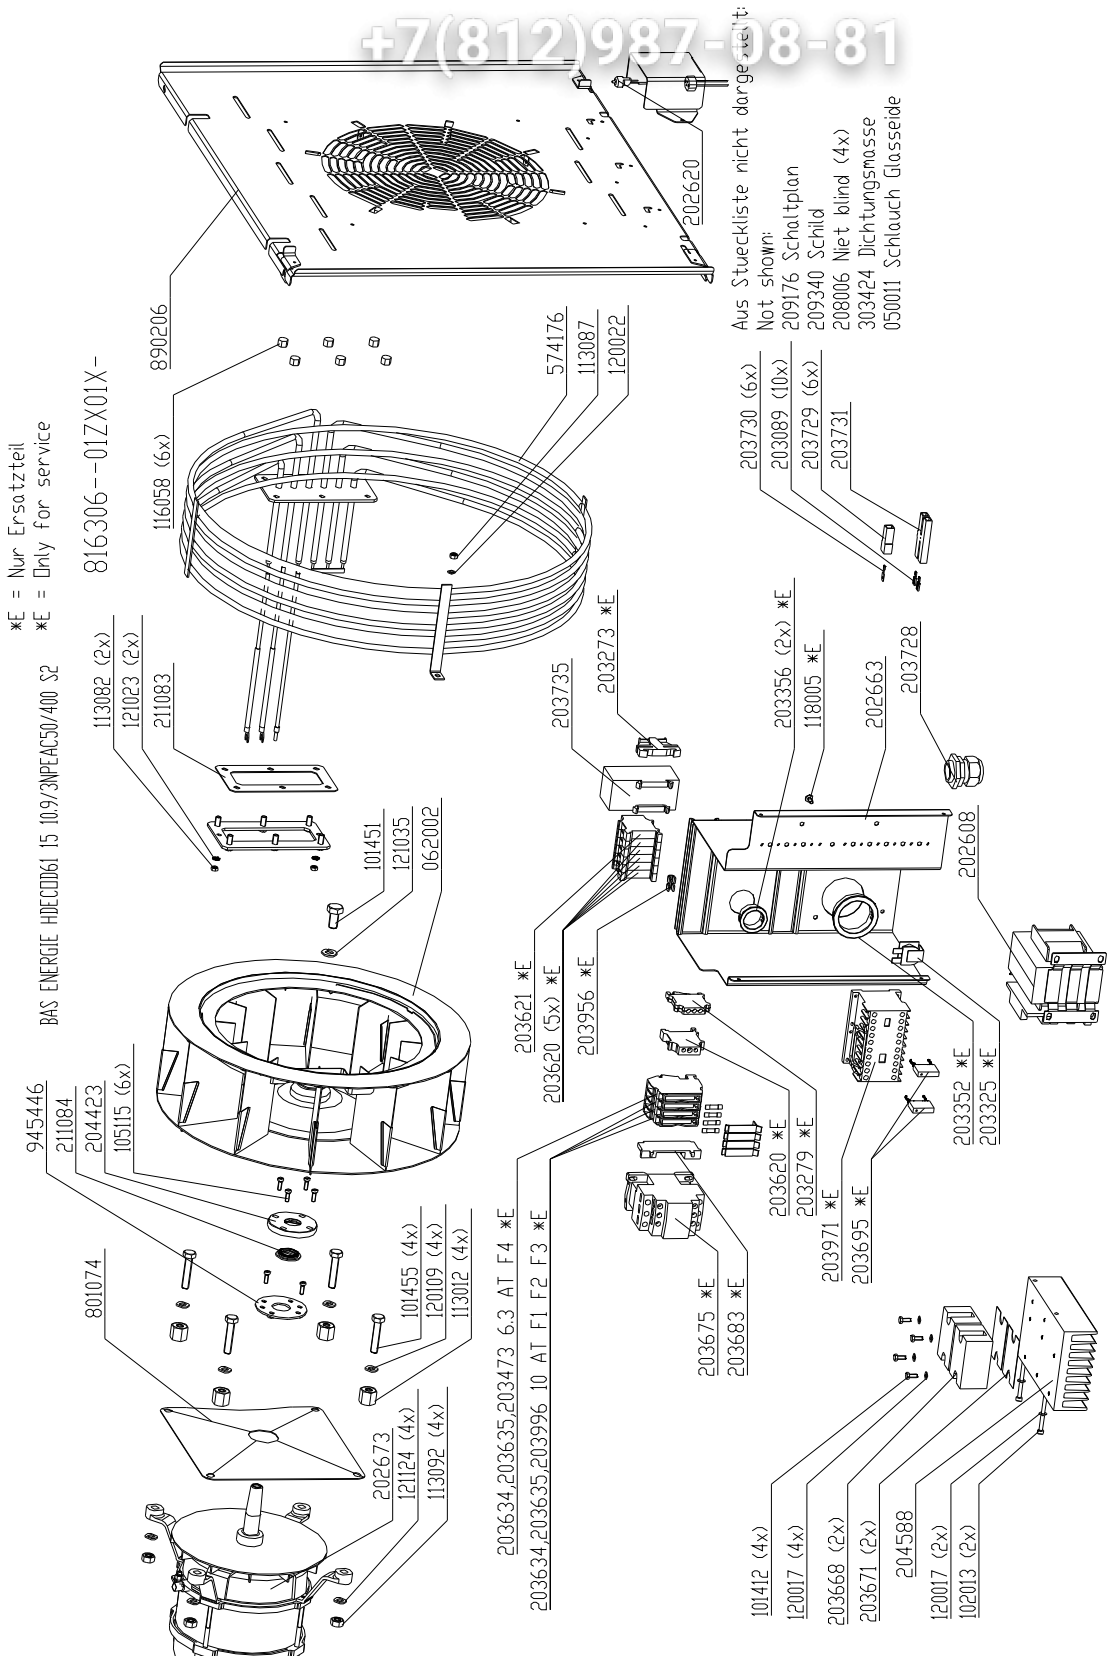

### Front panel 10.x Silver2 with hand shower

+7(812)987-08-81

**Electric assembly 3NPE400V HD6.1 Silver2**

+7(812)987-08-81

Bis (until) S/N 08022075 (August2008) Transformator (transformer) #203818  
 Ab (from) S/N 11209575 (August2011): #945446 → #945661, #204423 → 204681,  
 #202620 → #203679