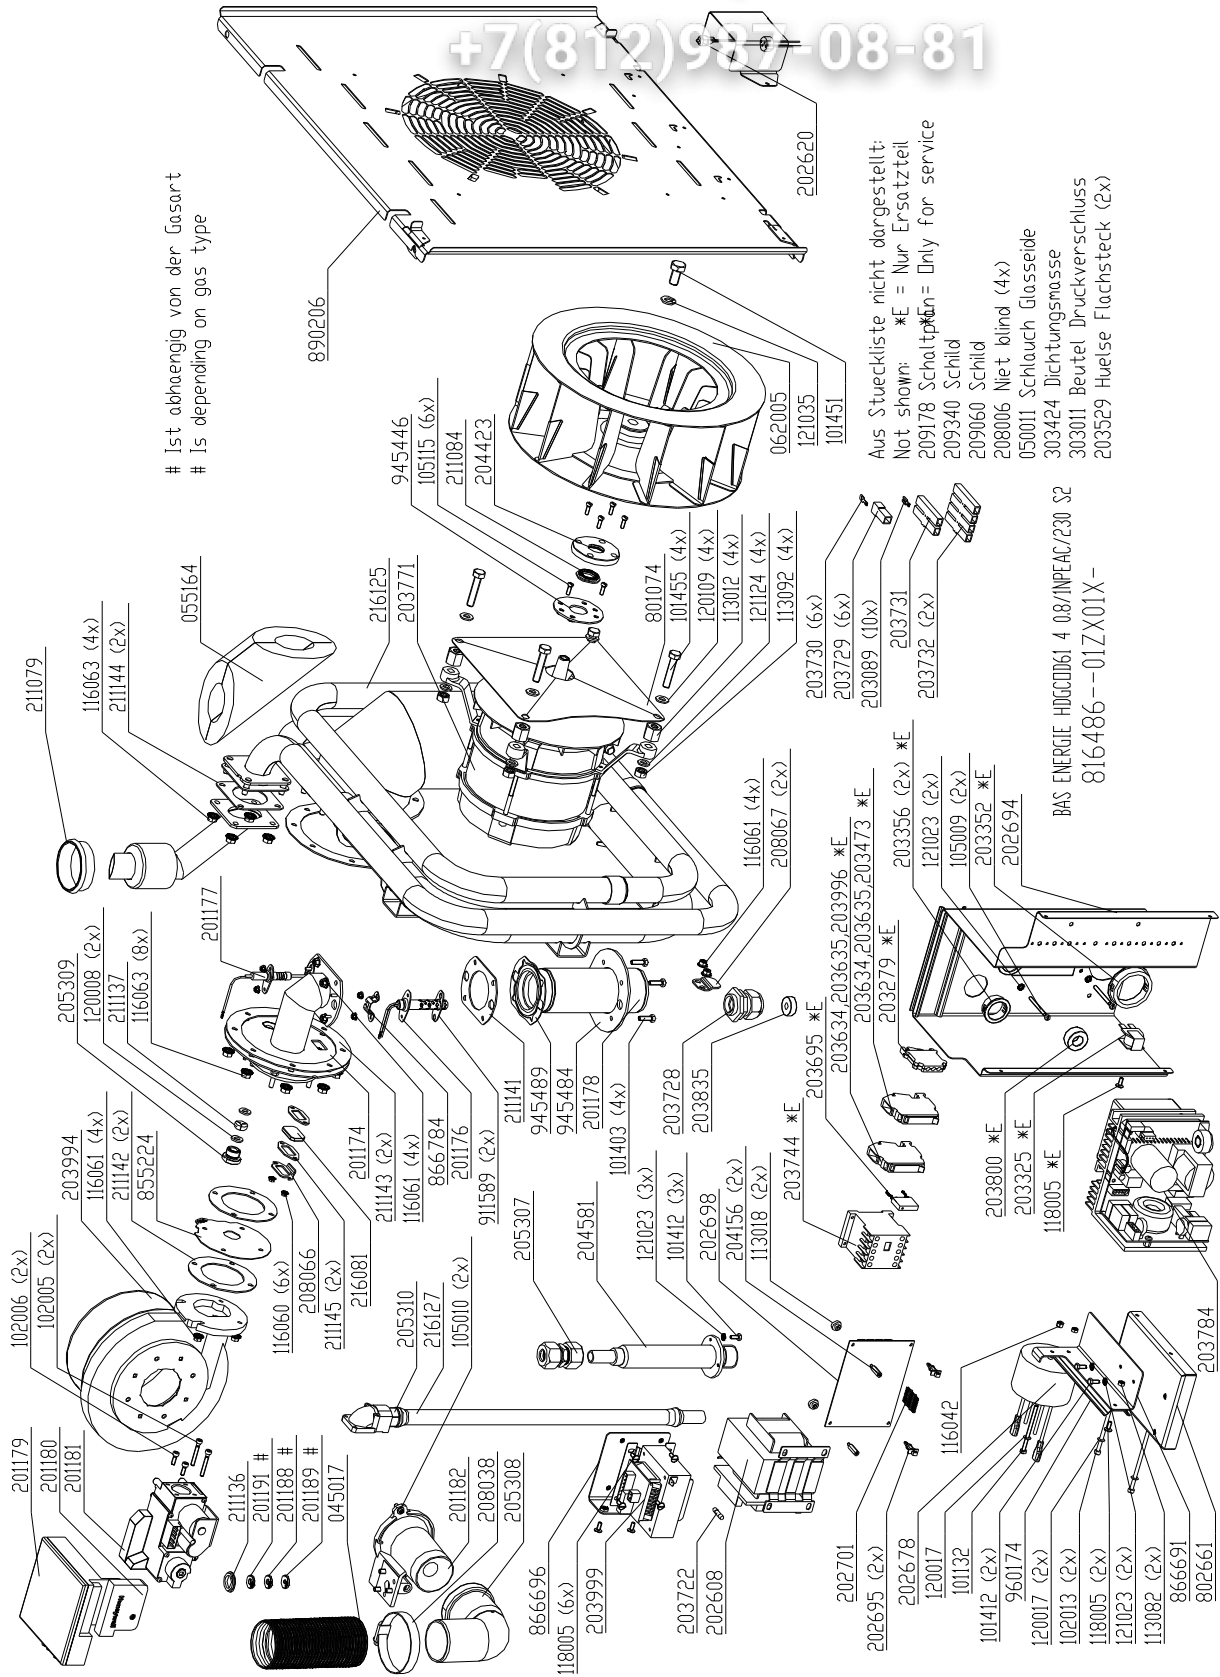

Gas assembly Silver2

+7(812)957-08-81

Bis (until) S/N 08022075 (August2008) Transformator (transformer) #203818
Ab (from) 11209862 (August2011): #202620 → #203679