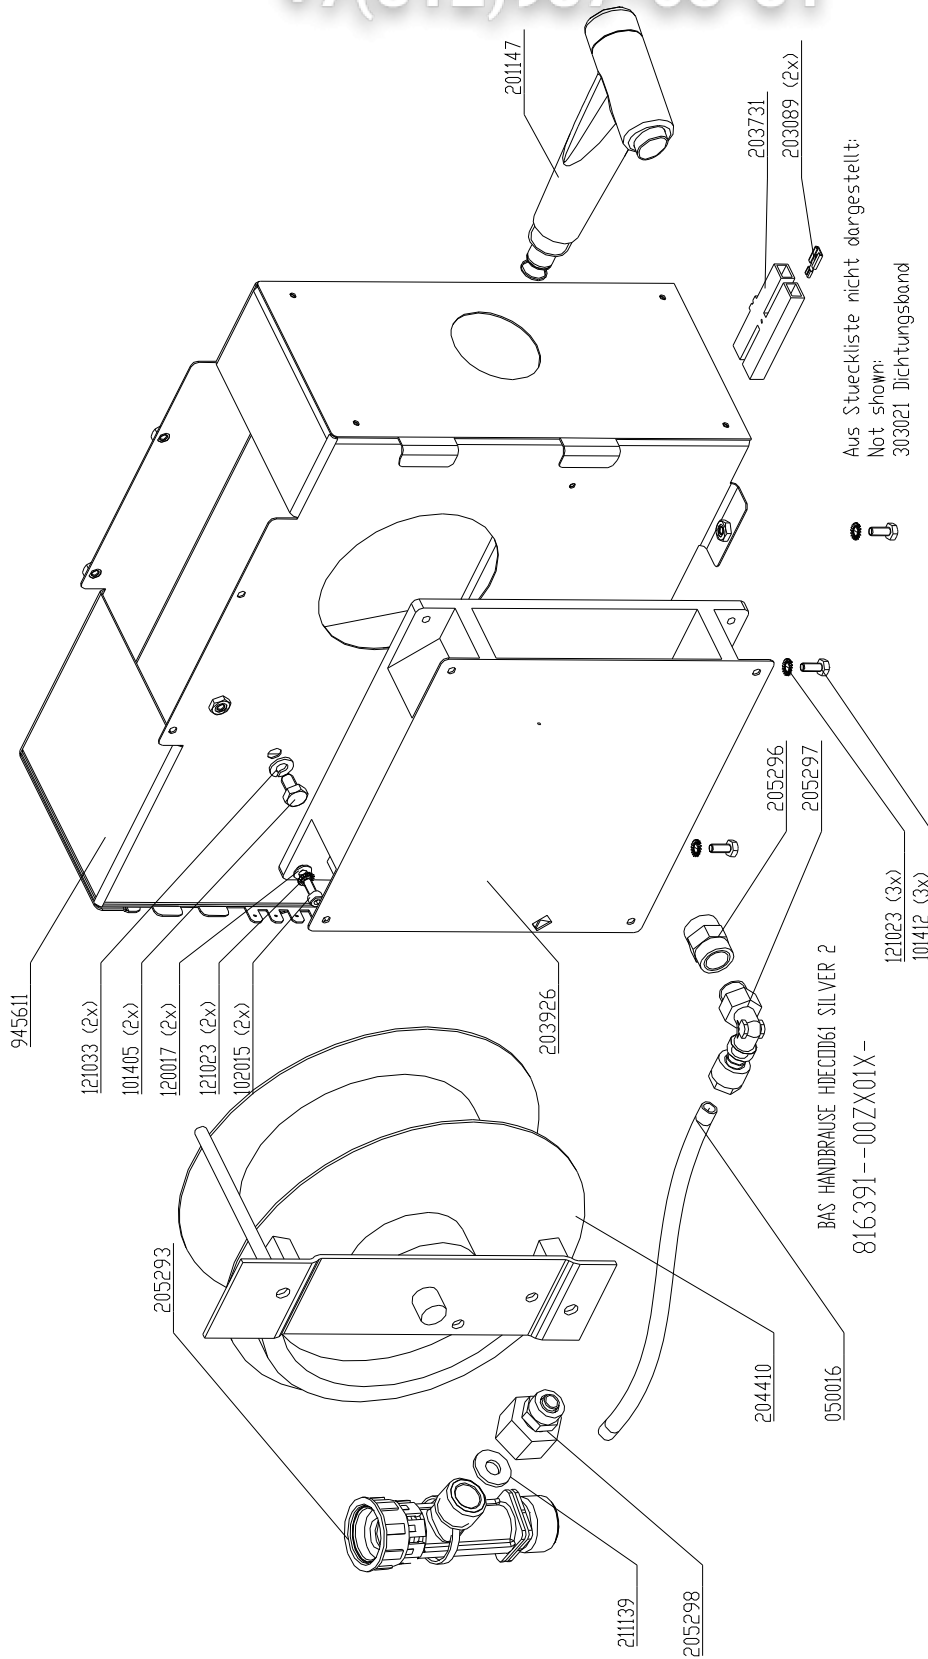

Supply air area 6.x & 10.x (with hand shower) Silver2

+7(812)987-08-81