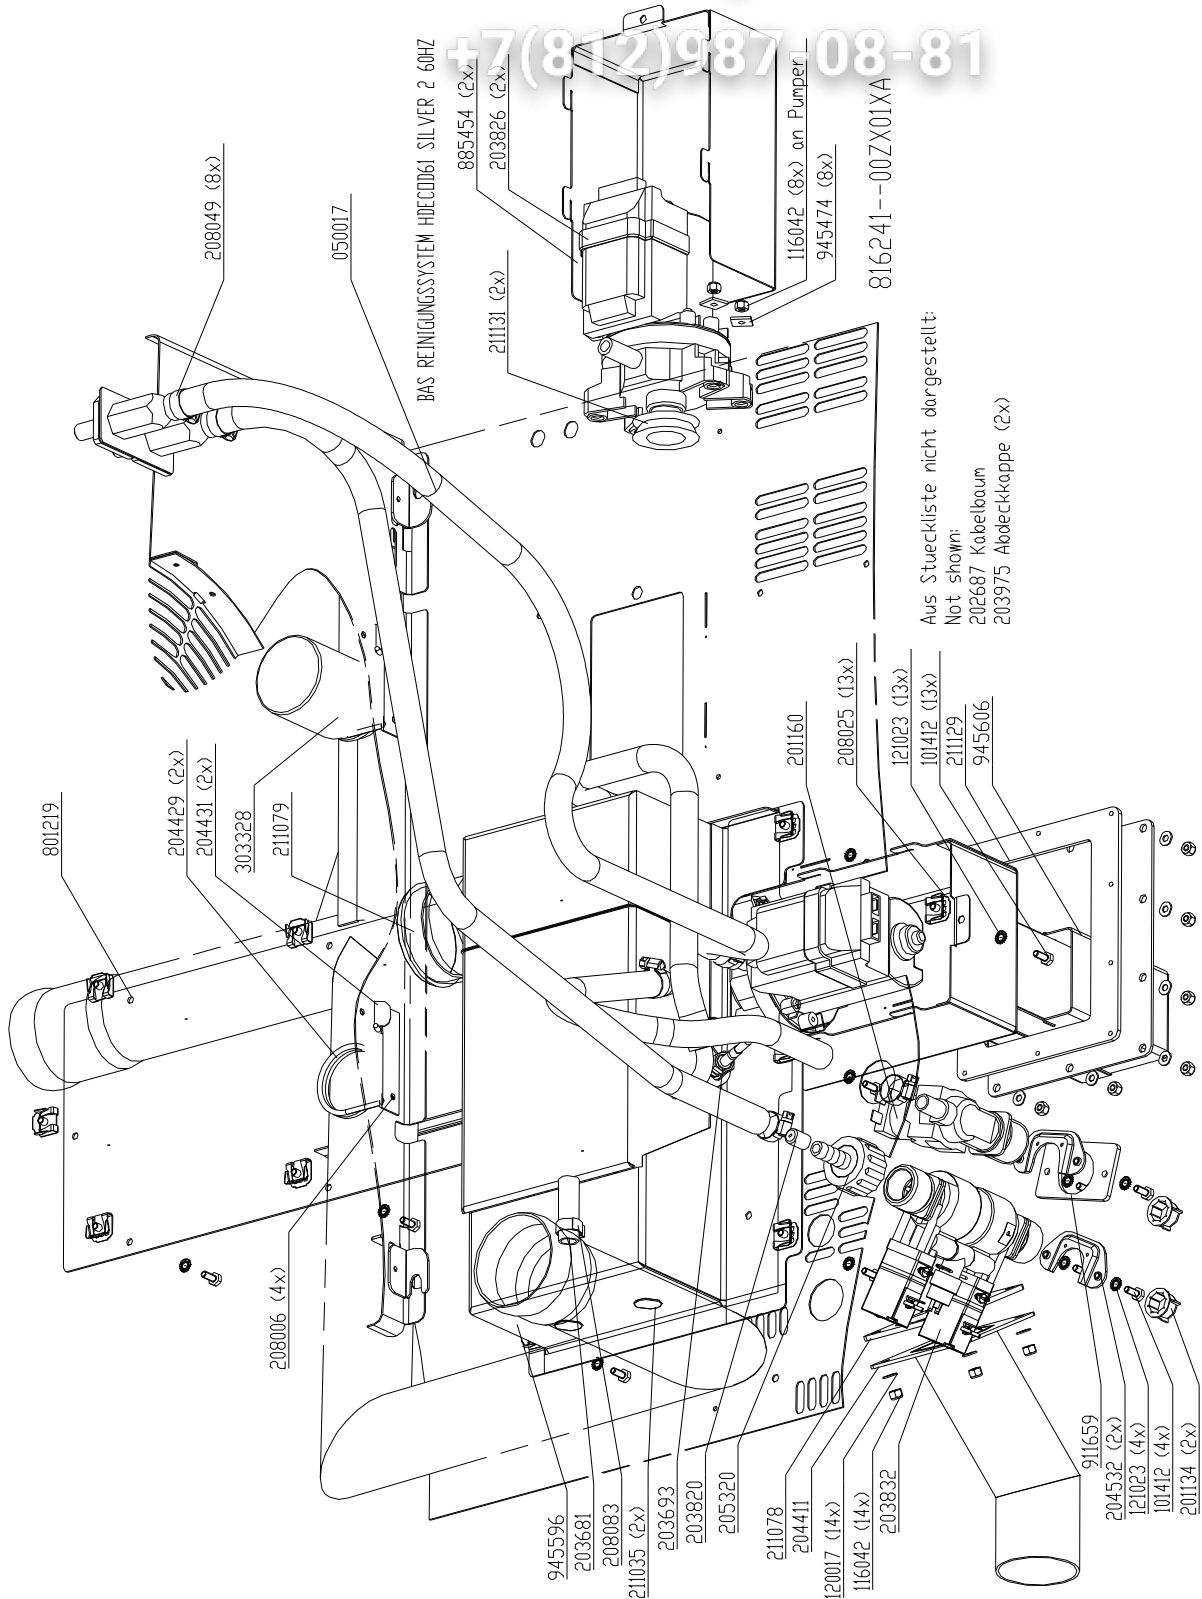

Water assembly with WaveClean 50 Hz HD6.x & HD10.x Silver2