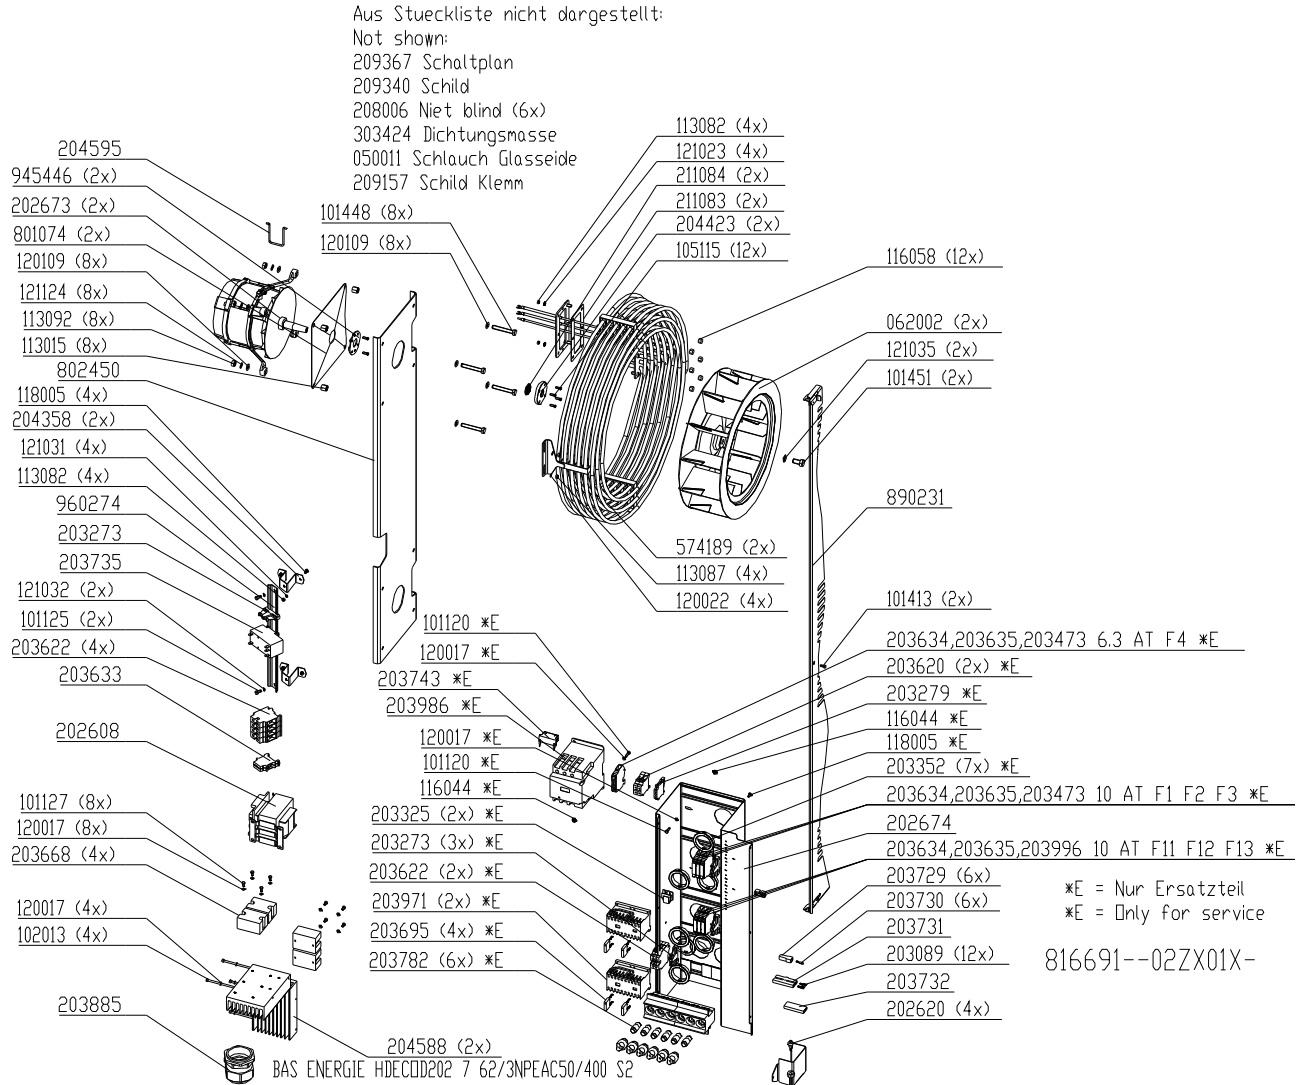

Electric assembly 3NPE 400V HD20.2 Silver2

+7(812)987-08-81

Bis (until) S/N 08022075 (August2008) Transformator (transformer) #203818
Ab (from) S/N 11212250 (October 2011): #945446 → #945661, #204423 → 204681,
#202620 → #203679