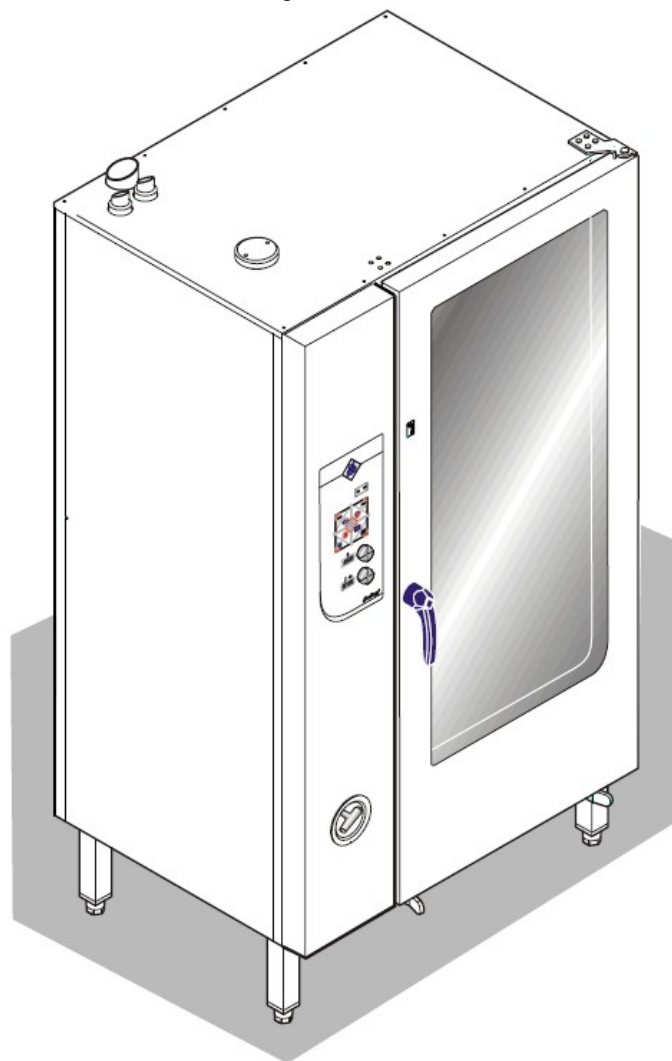

Exploded drawings

**Electric and Gas Combisteamer Silver II**

European CE-Version

Model	Serial-No. / date	
	From	Up to
Csxxxxx		
HansDampf 6.1	07020766 / June 2007	
HansDampf 6.2 Maxi	07020584 / June 2007	
HansDampf 10.1	07020584 / June 2007	
HansDampf 10.2 Maxi	07020584 / June 2007	
HansDampf 20.1	07020584 / June 2007	
HansDampf 20.2 Maxi	07020584 / June 2007	