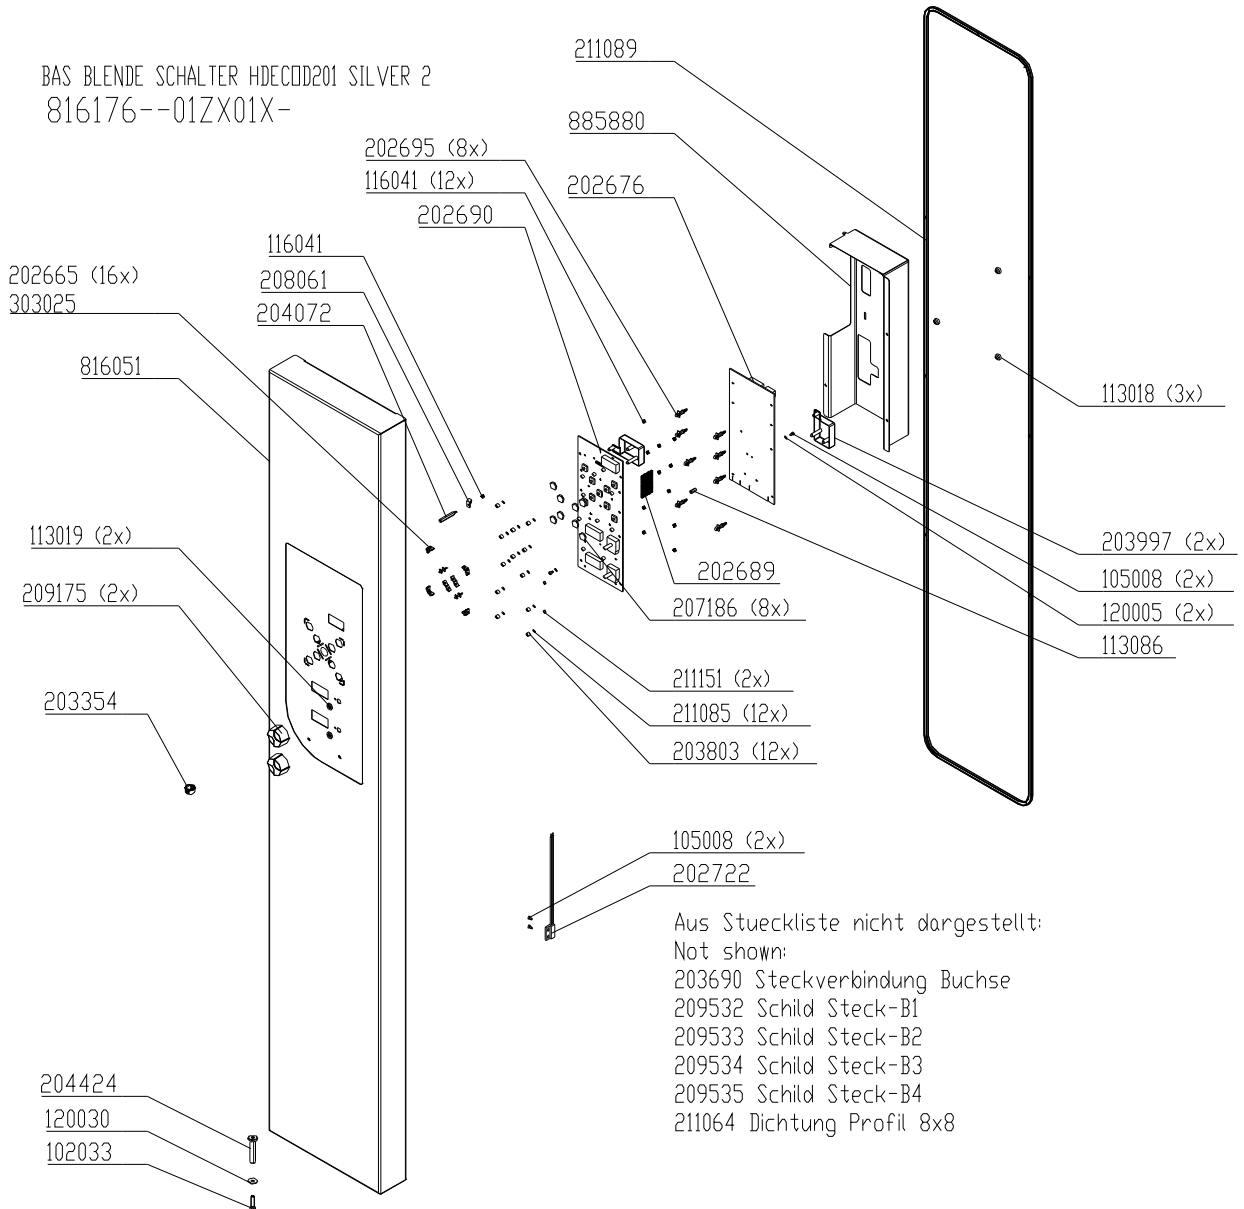

+7(812)987-08-81

Chassis door area HD10.x gas, left hinged (triple glazing)

+7(812)987-08-81

---

**Exploded drawings 20.x**

Electric & Gas  
+7(812)987-08-81

Front panel 20.x Silver without hand shower

+7(812)987-08-81