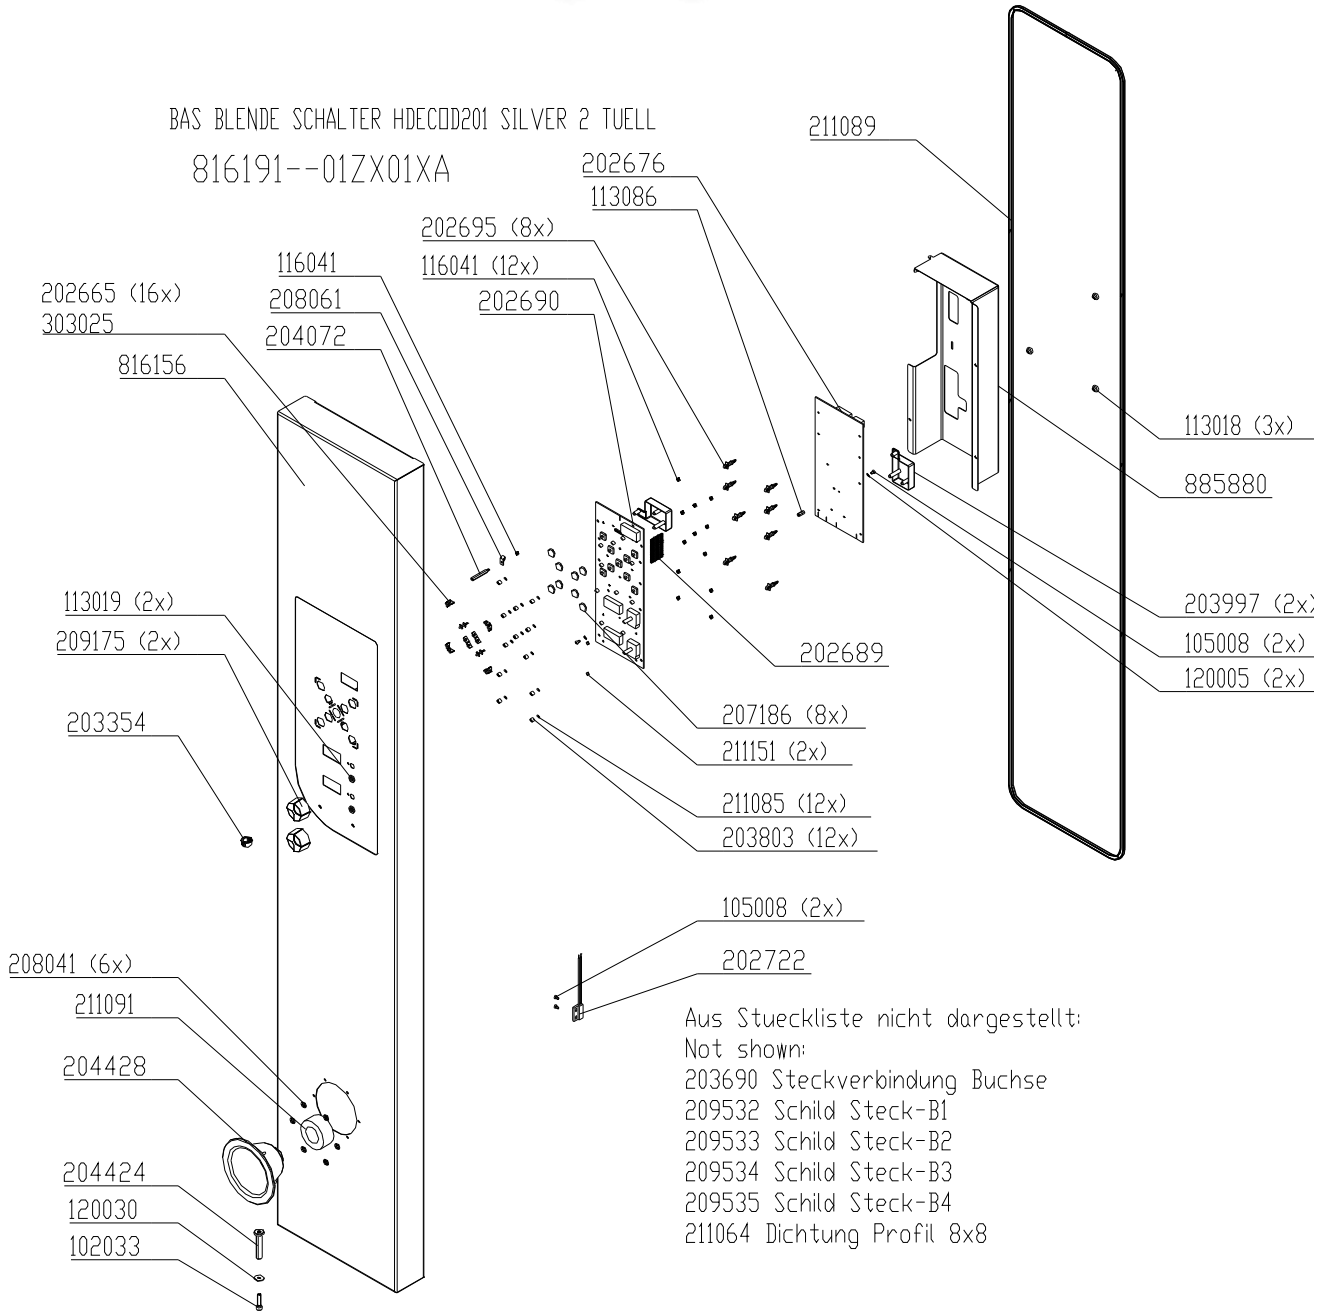

Front panel 20.x Silver2 with hand shower

+7(812)987-08-81