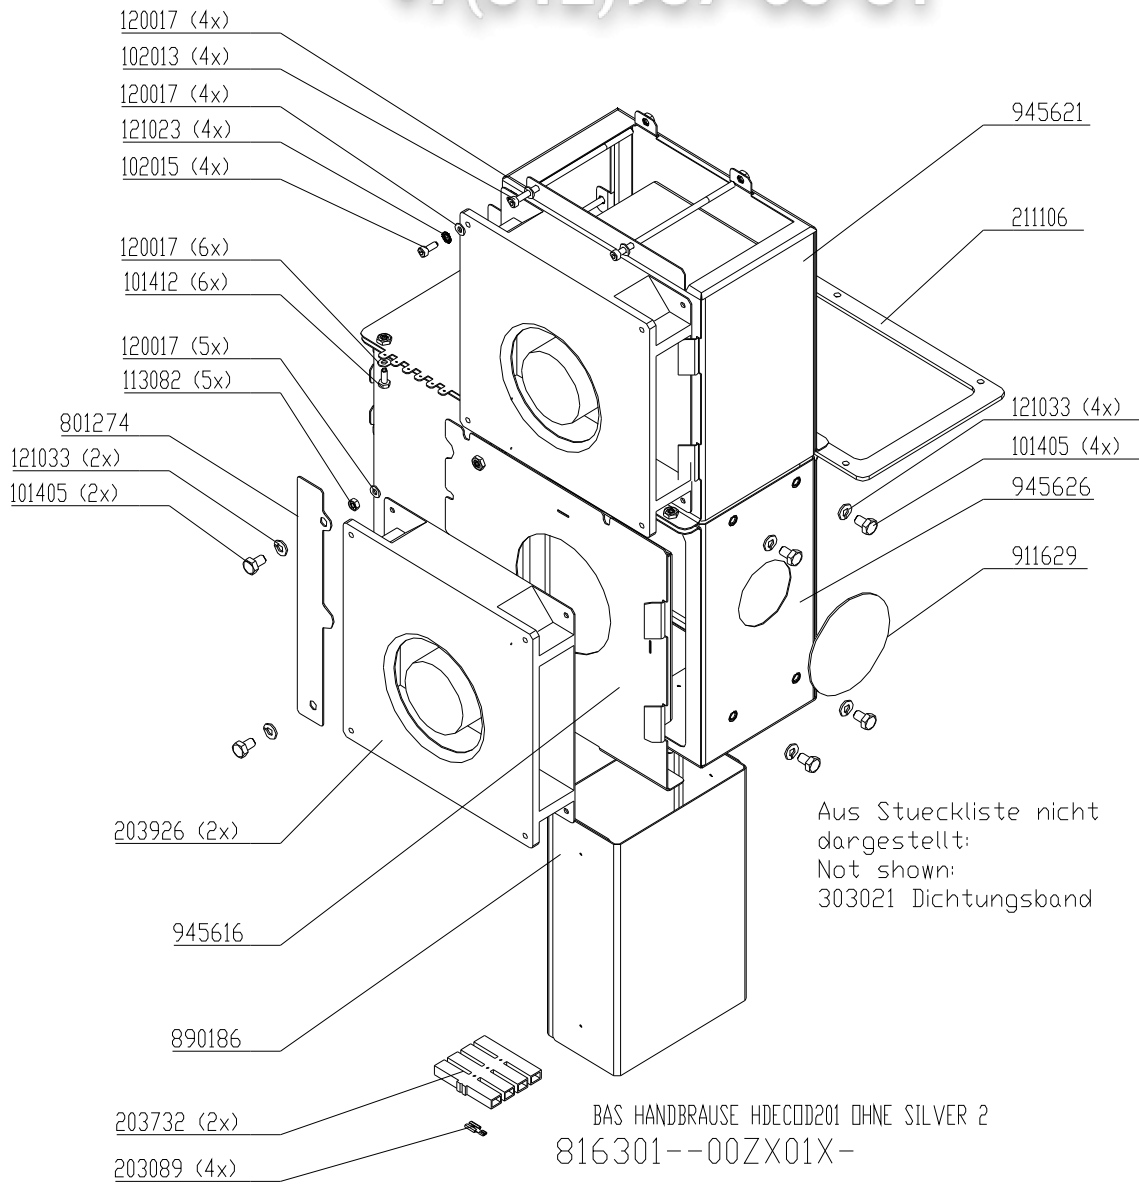

Supply air area 20.x (without hand shower) Silver2

+7(812)987-08-81