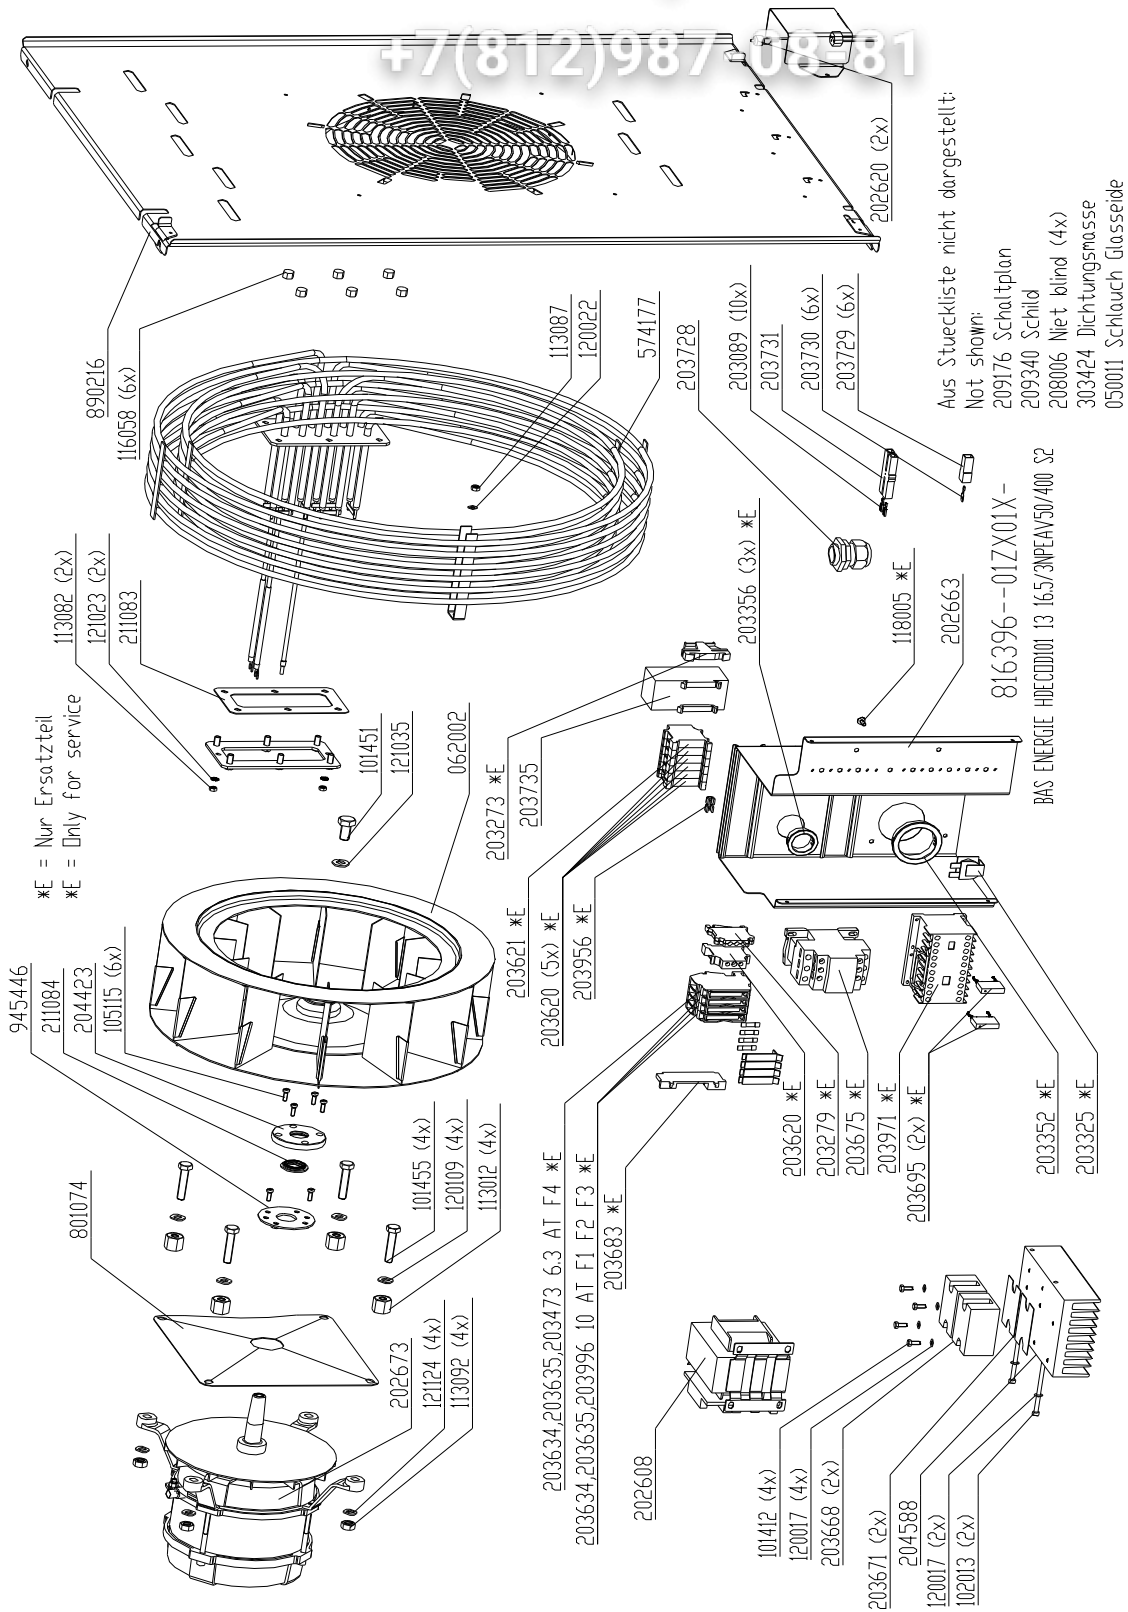

Electric assembly 3NPE400V HD10.1 Silver2

Bis (until) S/N 08022075 (August2008) Transformator (transformer) #203818
Ab (from) S/N 11208883 (August2011): #945446 → #945661, #204423 → 204681,
#202620 → #203679