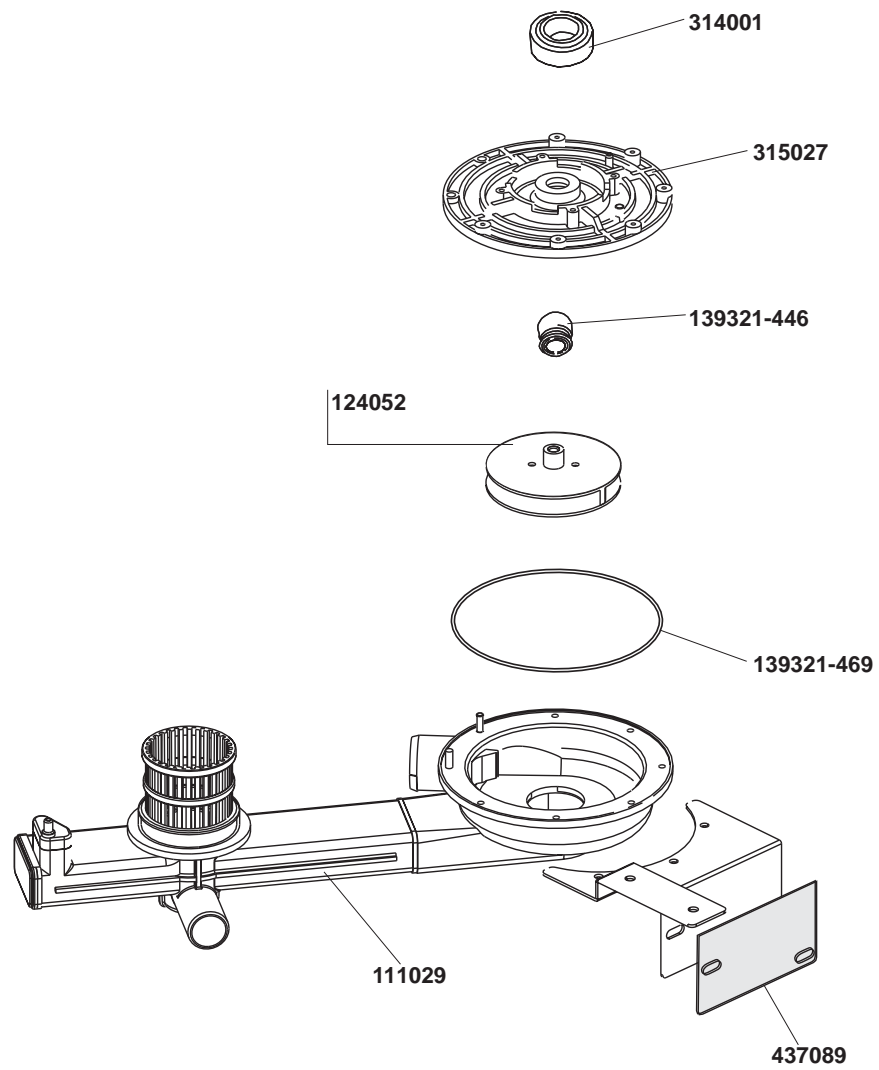

127067

Drain Pump

Зип Ощепит

vsezip.ru

+7(812)987-08-81

Зип Общепит
vsezip.ru
+7(812)987-08-81

As continued product improvement is a policy of HOBART, specifications are subject to change with-out notice.