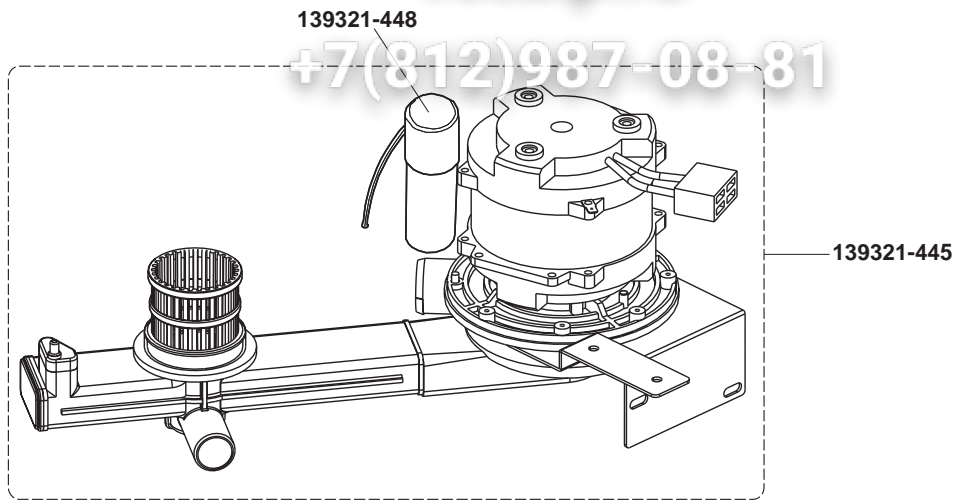

127067

Drain Pump

Зип Ощепит

vsezip.ru

+7(812)987-08-81

Зип Общепит
vsezip.ru
+7(812)987-08-81

As continued product improvement is a policy of HOBART, specifications are subject to change with-out notice.