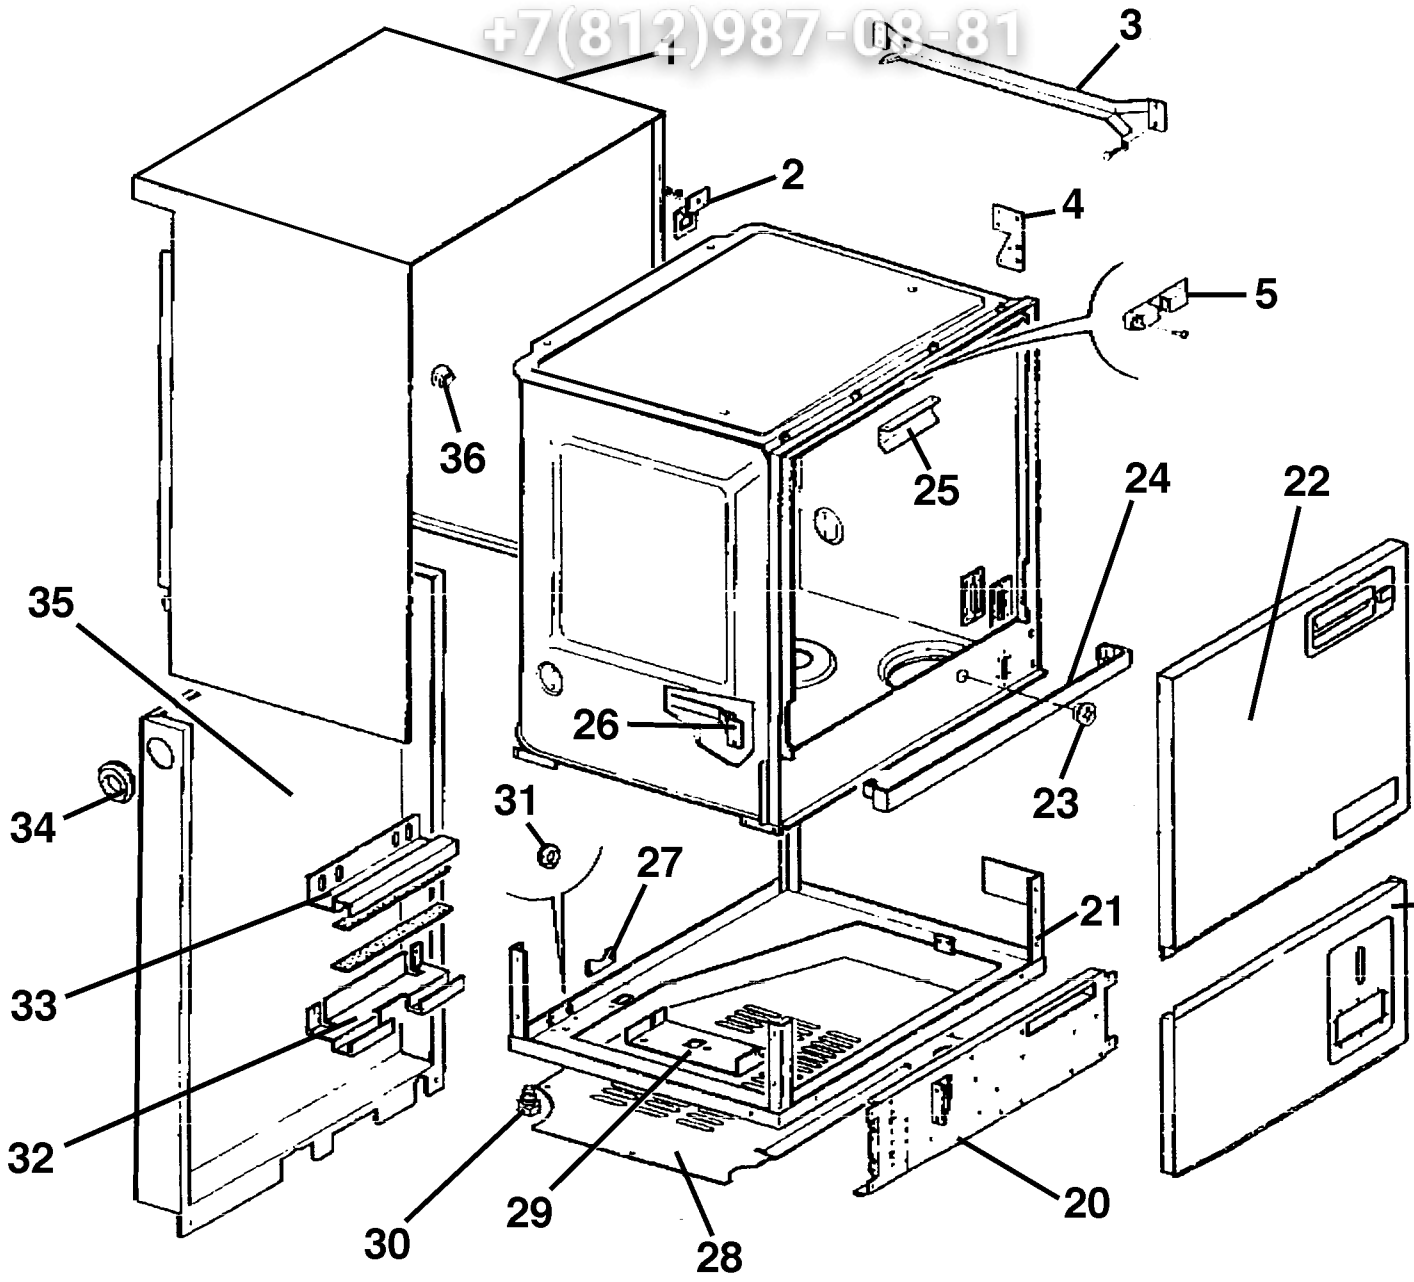

GW600-S / CW601-S

INDEX

CASING & DOOR	3
PIPEWORK	6
WASH & DRAIN	10
ELECTRICAL	14
WASH PUMP	17
DRAIN & BOOSTER PUMP	19

Зип Общепит

GW600-S / GW601-S (Casing & Door)

77(812)987-08-81

1	139321-357	EXTERNAL PANEL (GW600)
	139321-358	EXTERNAL PANEL (VJE)
2	139321-370	BRACKET (PRESSURE SWITCH)
3	139321-255	RACK TRACK
4	139321-376	BRACKET (MICRO-SWITCH)
5	139321-24	LATCH DOOR
6	139321-210	SEAL DOOR (GW601)
	139321-144	SEAL DOOR (GW600)
7	139321-25	LATCH-DOOR
8	139321-432	MAGNET
9	139321-???	(03 30 58) BRACKET
10	139321-227	DOOR HANDLE
11	139321-220	BASE FIXING SPRING
12	139321-433	HANDLE
13	139321-268	PIVOT PLATE (RIGHT)
14	139321-266	DOOR HINGE (RIGHT)
15	139321-267	DOOR HINGE (LEFT)
16	139321-269	PIVOT PLATE (LEFT)
17	139321-344	MAGNET CONTACT + CBL
18	139321-220	BASE FIXING SPRING
19	139321-241	SWITCH MOULDING (3 WAY)
	139321-199	SWITCH MOULDING (4 WAY)
20	139321-367	ELEC COMP PANEL