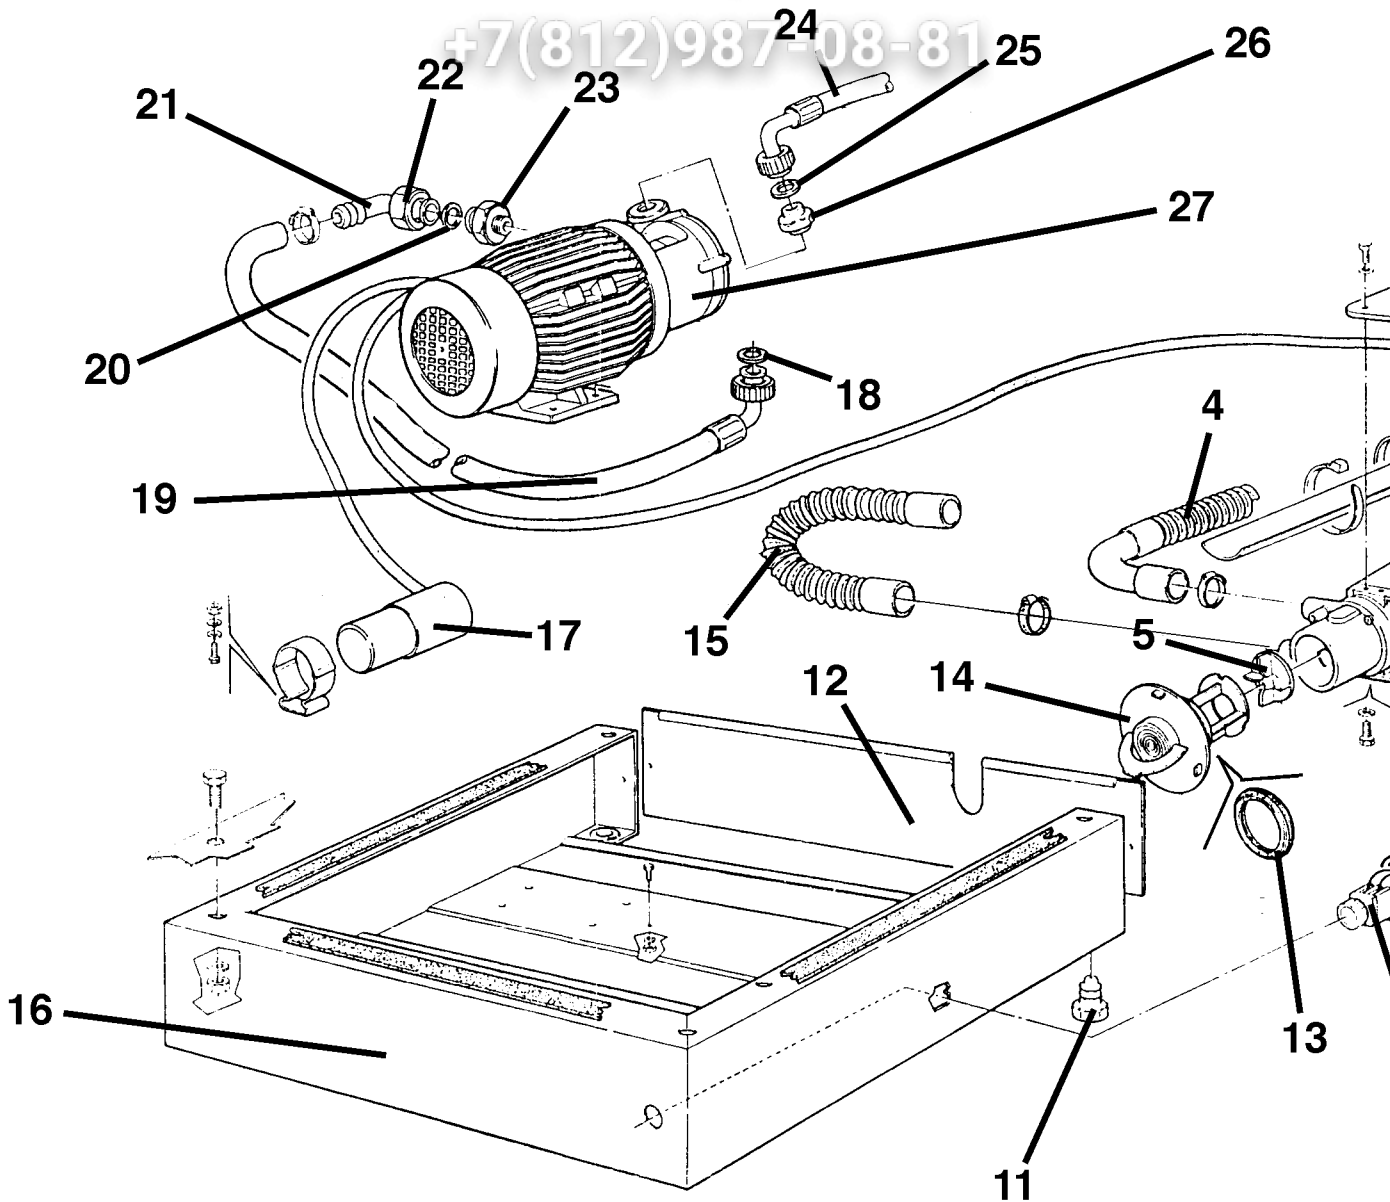

GW600-S / GW601-S Drain & Booster

+7(812)987-08-81

1	139321-???	PLATE
2	139321-348	COVER KIT (DRAIN PUMP)
3	139321-349	DRAIN PUMP (220 / 240.50.1)
4	139321-???	PIPE
5	139321-352	IMPELLOR
6	139321-???	CABLE
7	139321-???	CONNECTOR
8	139321-355	TIMER
9	139321-354	RELAY (60.62) 240.50.1
10	139321-281	SWITCH (DRAIN PUMP)
11	139321-108	FOOT (ADJUSTABLE)
12	139321-???	PANEL
13	139321-353	GASKET (DRAIN PUMP)
14	139321-347	FILTER (DRAIN PUMP)
15	139321-345	HOSE
16	139383	BASE UNIT (110mm HIGH)
17	139321-9	CAPACITOR (8mF)
18	139321-???	GASKET
19	139321-92	WASTE INLET HOSE (3/4")
20	139321-???	GASKET
21	139321-299	CONNECTOR
22	139321-300	NUT