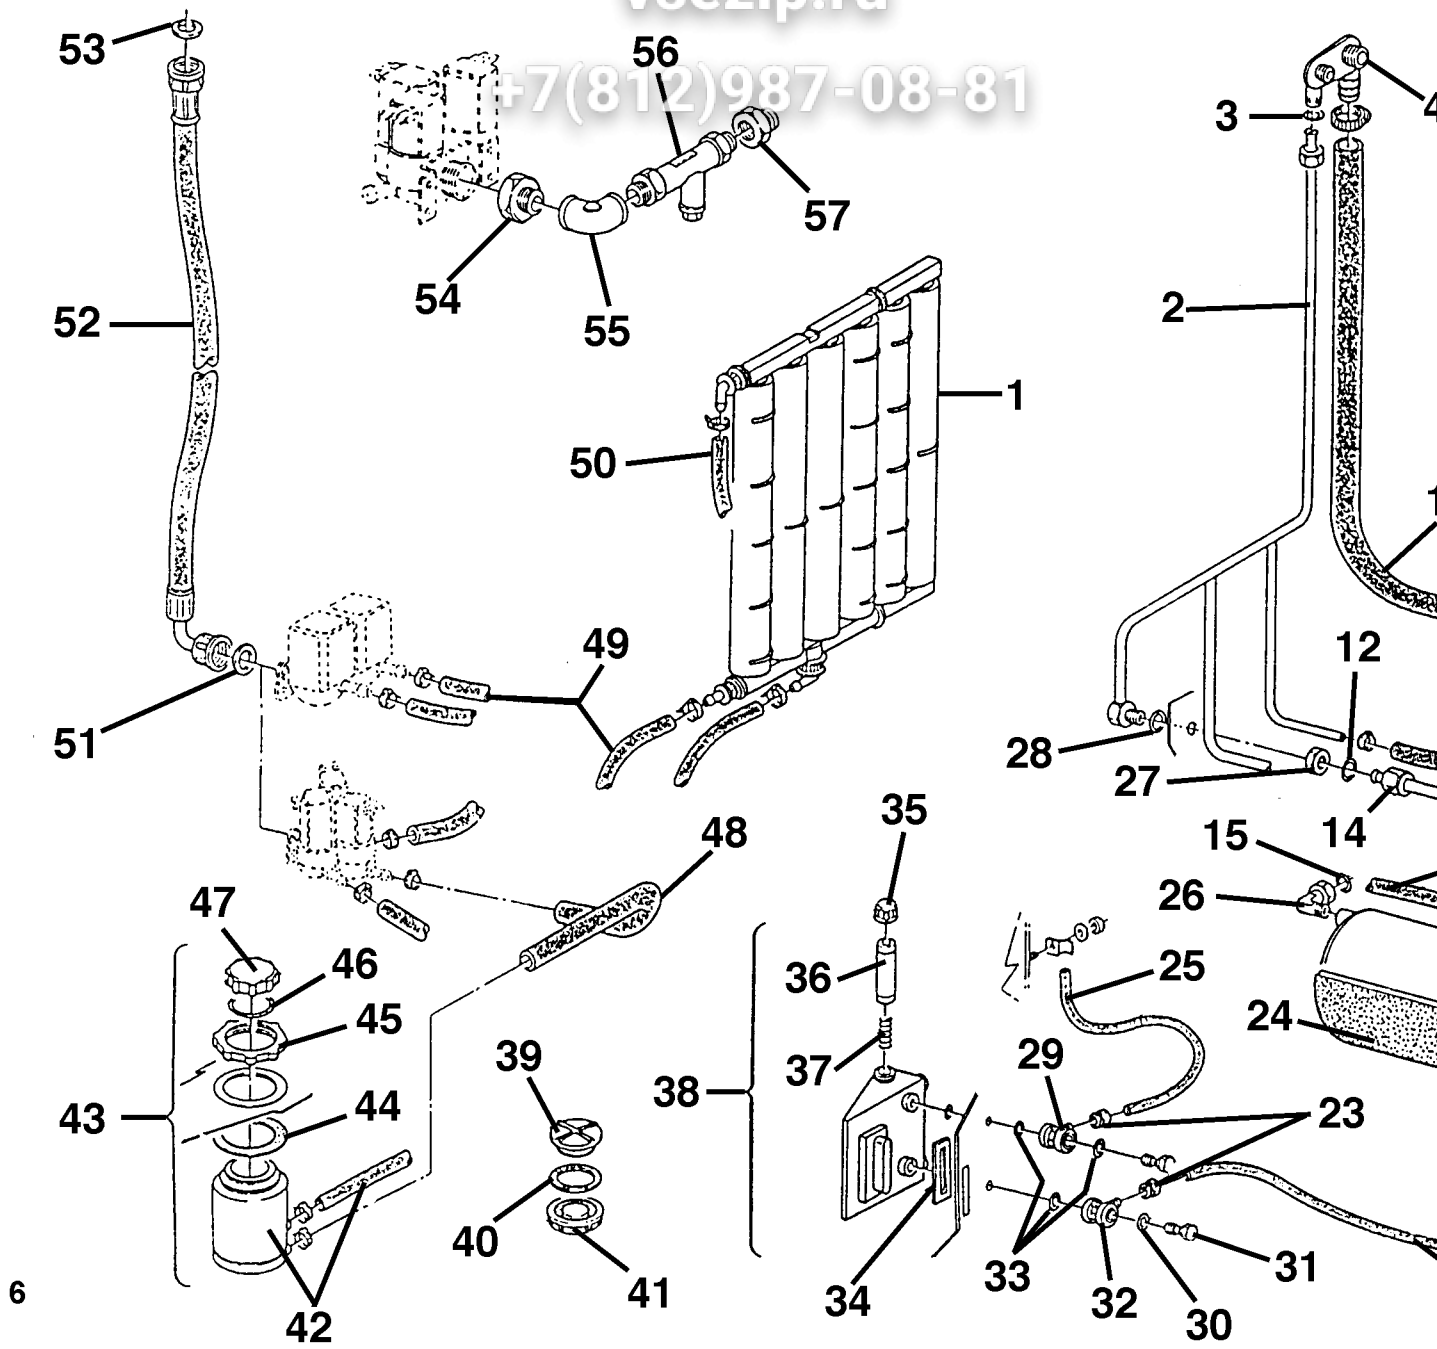

vsezip.ru

+7(812)987-08-81

Зип Общепит

GW600-S / GW601-S PIPEWORK

+7(812)987-08-81

1	139321-253	SOFTENER (6 COLUMN)
2	139321-???	RINSE PIPEWORK ASSY
3	139321-175	"O" RING
4	139321-132	MANIFOLD WASH RINSE
5	139321-136	TUBING (4mm X 7mm)
6	139321-75	NIPPLE (FOR RINSE)
7	139321-202	CONN PRESS BELL (BRASS)
8	139321-180	HOLE SCREW
9	139321-178	"O" RING
10	139321-47	PRESSURE SW BELL ASSY
11	139321-162	SUPPLY HOSE
12	139321-175	"O" RING
13	139321-125	HOSE (10mm x 17mm)
14	139321-417	NUT CONNECTION
15	139321-412	"O" RING
16	139321-125	HOSE (10mm x 17mm)
17	139321-379	IN / OUT RIGHT-ANGLE PIPE
18	139321-426	BOILER ASSY (VDE)
19	139321-421	RINSE AID CONNECTION (Changed 03/07/02 JZN)
20	139321-127	HOSE (5mm x 11mm)
21	139321-407	GASKET
22	139321-126	TUBING (4mm x 7mm)
23	139321-75	NIPPLE (FOR RINSE)

24	139321-440	"L" HOSE (MANIFOLD)
25	139321-418	NUT CONNECTION
26	139321-175	"O" RING
27	139321-111	MANIFOLD (LOWER WASH)
28	139321-113	BEARING PIN
29	139321-35	BODY LOWER WASH ARM
30	139321-30-1	LOWER RINSE ARM (3 HOLE / RIGHT)
31	139321-112	LOWER WASH / RINSE ARM ASSY
32	139321-29-1	WASH ARM (4 HOLE / RIGHT)
33	139321-28	KNOB
34	139321-107	FIXING PAWL
35	139321-29-2	WASH ARM (3 HOLE / LEFT)
36	139321-30-2	LOWER RINSE ARM (2 HOLE / LEFT)
37	139321-34	RINSE JET
38	139321-33	RETAINER (RINSE NOZZLE)
39	139321-98	UPPER WASH JET
40	139321-97	COLLAR WASH JET
41	139321-96	COLLAR WASH JET
42	139321-33	RETAINER RINSE NOZZLE
43	139321-34	RINSE JET
44	139321-45	BODY UPPER RINSE ARM
45	139321-272	UPPER RINSE ARM
46	139321-141	BEARING PIN (UPPER RINSE ARM)