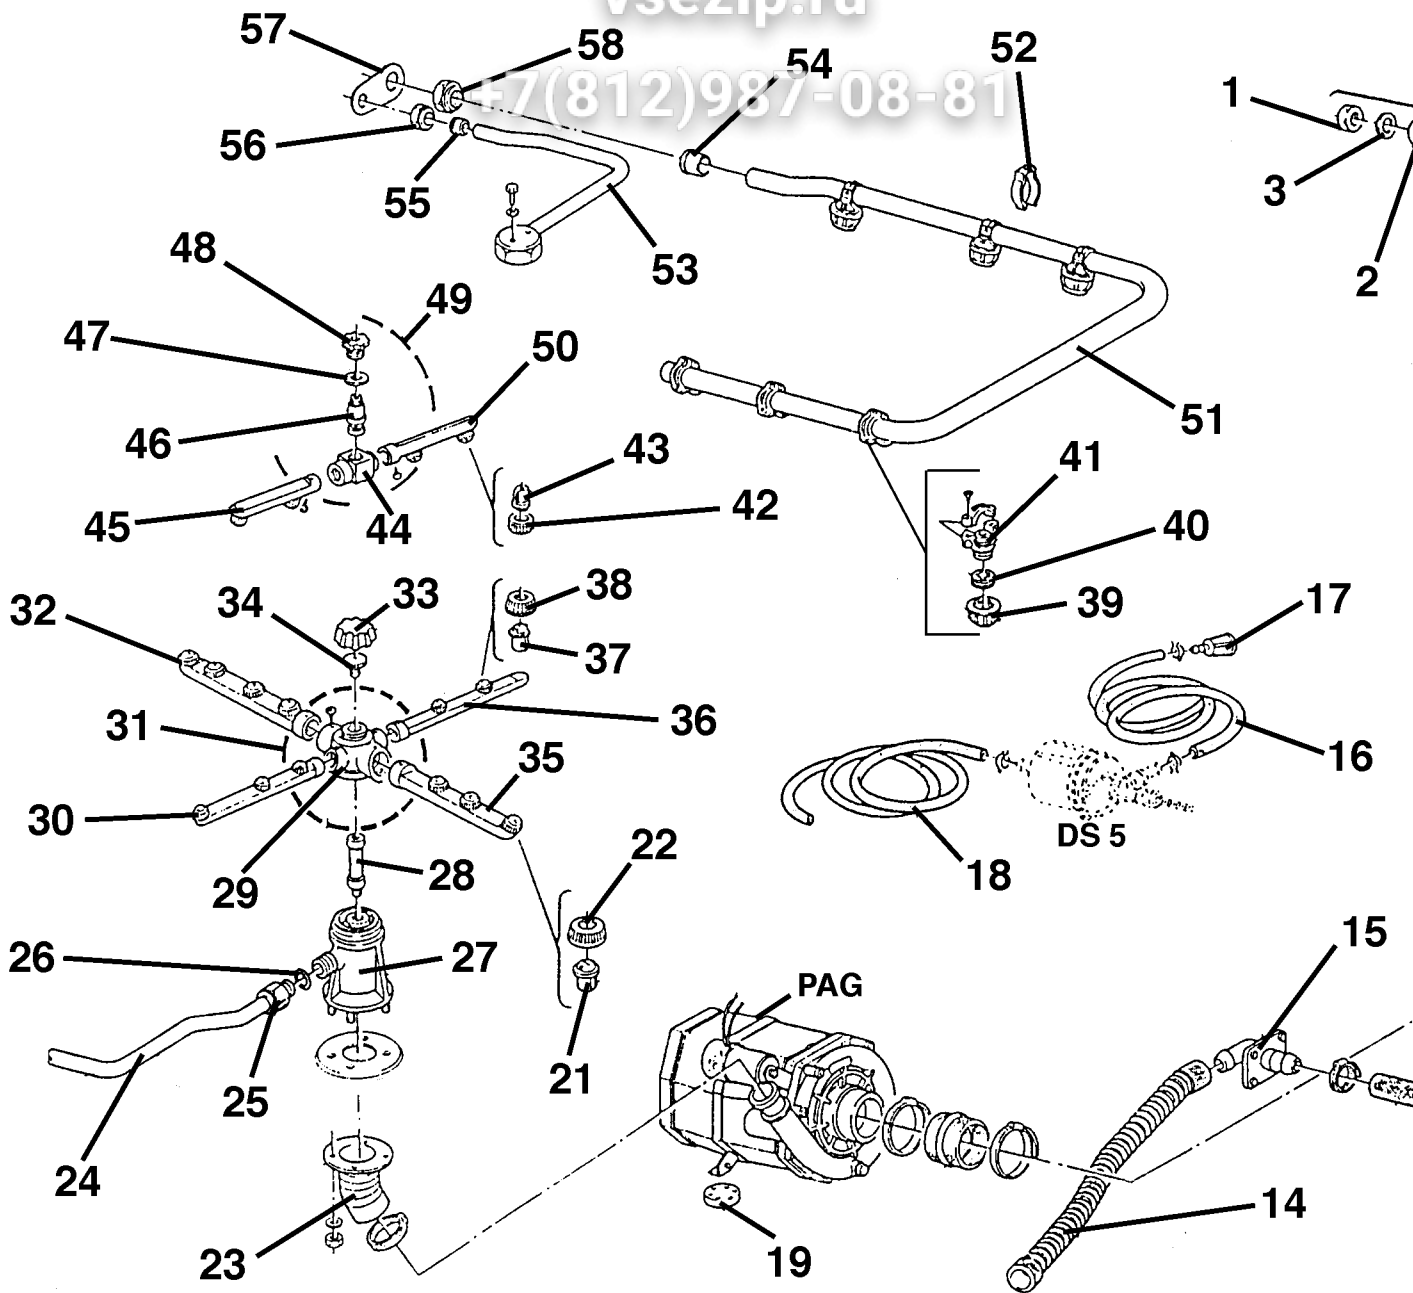

GW600-S / GW601-S WASH & DRAIN

+7(812)987-08-81

1	139321-335	CONNEVTION (DETERGENT NUT)
2	139321-334	INLET CONNECTION (DETERGENT DISP)
3	139321-118	COPPER GASKET
4	139321-332	DETERGENT INLET CONNECTION
5	139321-430	DETERGENT INLET CONNECTOR ASSY
6	139321-157	OVERFLOW PIPE
7	139321-49	"O" RING DRAIN
8	139321-50	FILTER EXTERNAL
9	139321-51	FILTER INTERNAL
10	139321-158	TANK FILTER LOCKNUT
11	139321-52	"O" RING FILTER BODY
12	139321-159	DRAIN HOUSING
13	139321-160	DRAIN HOSE
14	139321-93	HOSE (25mm x 1.5M)
15	139321-161	CONNECTOR DRAIN
16	139321-???	
17	139321-???	
18	139321-???	
19	139321-163	PUMP INLET HOSE
20	139321-8	WASH PUMP (REFER PG. ??)
21	139321-32	WASH JET
22	139321-31	RETAINER WASH NOZZLE
23	139321-110	SUPPLY HOSE