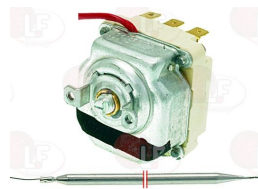

LASA 3251

LASA 3264000

LASA 3618

LASA

Suitable for:

3444330 THREE-PHASE THERMOSTAT 0-90°C
for tank
covered capillary 1000 mm
bulb $\varnothing$ 6x220 mm
10A 400V
with adjusting screw

LASA 3267240

3444331 THREE-PHASE THERMOSTAT +140°C
with manual reset
covered capillary 1000 mm
bulb $\varnothing$ 6x90 mm
10A 400V
for boiler