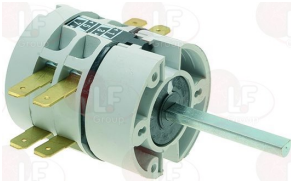

+7(812)987-08-81

LASA

Rotary switches

3057065 CYCLE SELECTOR SWITCH

contact capacity 30A 250V
4 cams - 2 positions
D-shaped shaft $\varnothing 6 \times 4.6$ mm
for Dishwasher (LASA) LS30 - LS35

LASA 3168100