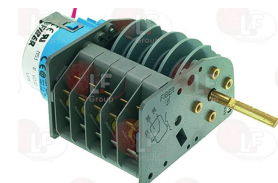

LASA 3267420

LASA 3267220

Controllers and changeover switches

3322176 CONTROLLER D94.92M-5 5 CAMS
 1st cycle 60 seconds
 2nd cycle 180 seconds
 220/240V 50/60Hz
 for Dishwasher hood type (LASA) LC5

3322264 CONTROLLER P255 4 CAMS
 180 seconds cycle
 230V 50/60Hz
 clockwise rotation
 D-shaped pin \varnothing 6x4.6 mm

LASA 3406090

LASA 3406031

3322235 CONTROLLER P255 5 CAMS
 180 seconds cycle
 230V 50/60Hz
 D-shaped pin \varnothing 6x4.6 mm
 for Dishwasher (LASA) LS3 - LS30 - LS31 - LS35
 LS4

3322338 CONTROLLER P255 7 CAMS
 1st cycle 120 seconds
 2nd cycle 40 seconds
 230V 50/60Hz