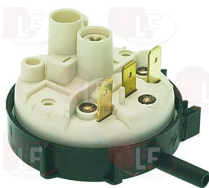

LASA 2305970

3243707 STAINLESS STEEL ROD FOR RINSE ARM ASSY
for Dishwasher hood type (LASA) LC65

LASA 2306070

LASA 2306710

LASA 230710

Pressure switches

3320018 PRESSURE SWITCH 1 LEVEL
calibration 45/25 mm
250V 16A
max operating temperature 85°C