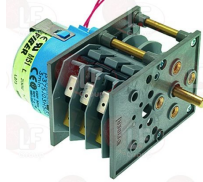

LASA 3406090

LASA 3406031

3322235 CONTROLLER P255 5 CAMS
 180 seconds cycle
 230V 50/60Hz
 D-shaped pin \varnothing 6x4.6 mm
 for Dishwasher (LASA) LS3 - LS30 - LS31 - LS35
 LS4

3322338 CONTROLLER P255 7 CAMS
 1st cycle 120 seconds
 2nd cycle 40 seconds
 230V 50/60Hz

LASA 3406030

LASA 3406041

Suitable for:

3322236 CONTROLLER P255 8 CAMS

1st cycle 120 seconds
2nd cycle 40 seconds
230V 50/60Hz
for Dishwasher hood type (LASA) LC50 - LC65

LASA 340604

LASA 3406040

3322237 CONTROLLER P255 8 CAMS

LASA 3324

LASA 5120510

LASA 3401000

LASA 3962

3322109 CONTROLLER P375 3 CAMS

180 seconds cycle
230V 50/60Hz
D-shaped pin \varnothing 6x4.6 mm
for Dishwasher (LASA) LB10

LASA 3253

LASA 3400500