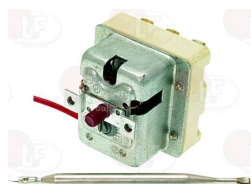

LASA 3267260

Tubing and hoses

3248062 INLET HOSE
 $\varnothing$ internal 28 and 31 mm
total length 165 mm
for Dishwasher (LASA) LB354 - LB95
for Glasswasher/Cupwasher (LASA) LB352 - LB362