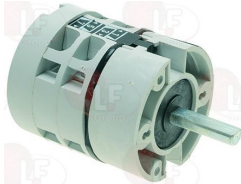

3057067 ON/OFF SELECTOR SWITCH 12A 600V

2 positions
D spindle 5×4.4 mm