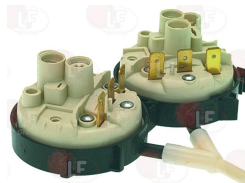

LASA 3283030

3320078 PRESSURE SWITCH 2 LEVELS
1st level calibration 95/70 mm
2nd level calibration 45/20 mm
250V 16A
max operating temperature 85°C
for all models
for Dishwasher (LASA)

LASA 3283020

Pump motors

3122143 ELECTRIC PUMP FIR 2213DX 0.15HP
inlet external $\varnothing$ 28 mm - outlet external $\varnothing$ 26 mm
0.15HP 230V 50Hz 1.5A - motor revolutions 2800
capacitor 6.3 μ f - flow rate 90 l/min.