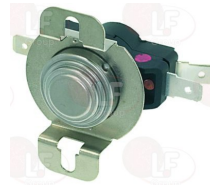

LASA 3267220

Controllers and changeover switches

3322176 CONTROLLER D94.92M-5 5 CAMS
1st cycle 60 seconds
2nd cycle 180 seconds
220/240V 50/60Hz
for Dishwasher hood type (LASA) LC5

3322264 CONTROLLER P255 4 CAMS
180 seconds cycle
230V 50/60Hz
clockwise rotation
D-shaped pin $\varnothing$ 6x4.6 mm