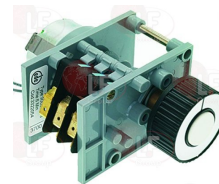

LASA 51205940

3322209 CONTROLLER 7804F1 4 CAMS

120 seconds cycle
230V 50/60Hz
without pin

LASA 3406170

3322054 CONTROLLER 9003F3 3 CAMS

6 minutes cycle
rinse 17 seconds
230V 50/60HZ
anticlockwise rotation
complete with knob and push-button
for Dishwasher (LASA) LB95
for Glasswasher/Cupwasher (LASA) LB352