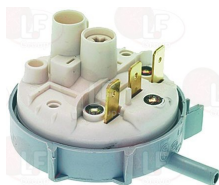

Suitable for:

LASA

3320020 PRESSURE SWITCH 1 LEVEL
calibration 110/60 mm
250V 16A
max operating temperature 85°C