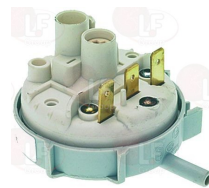

LASA 3283010

3320019 PRESSURE SWITCH 1 LEVEL
calibration 55/35 mm
250V 16A
max operating temperature 85°C