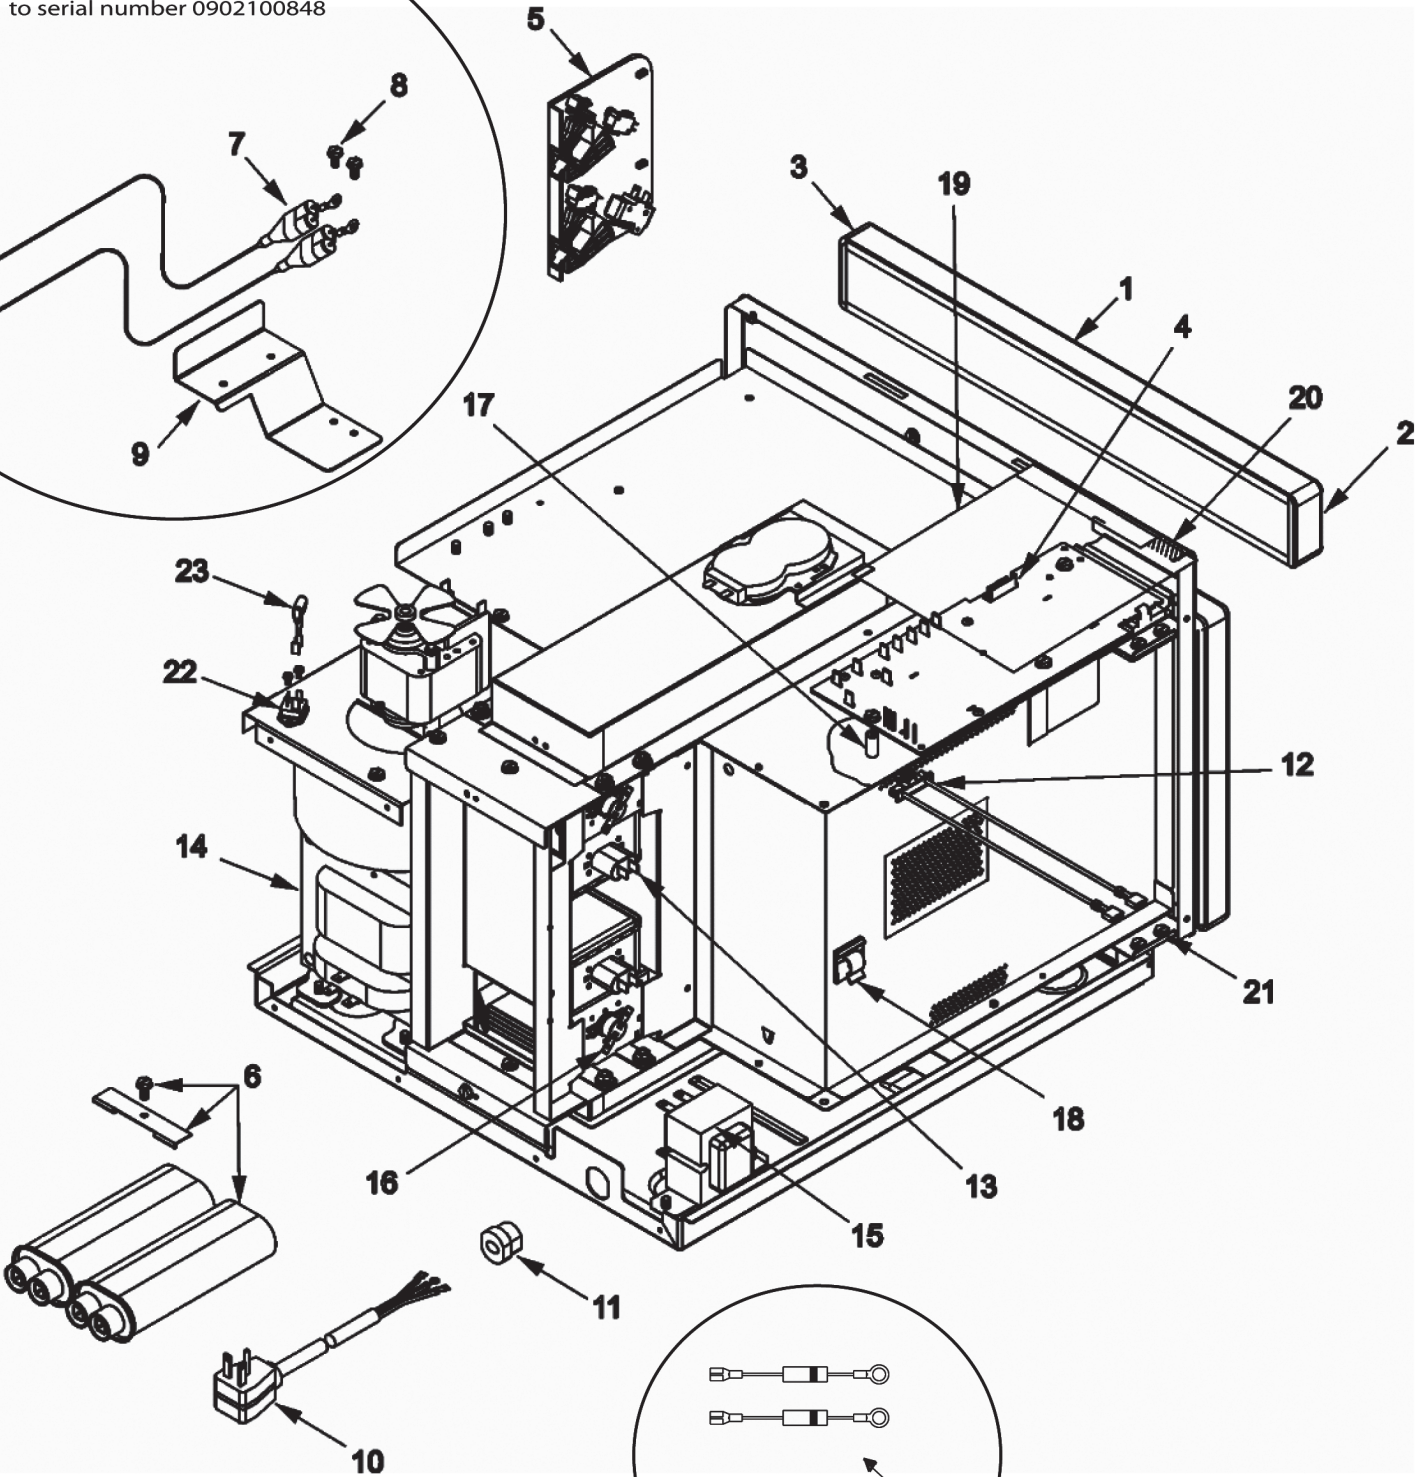

Зип Общепит

vsezip.ru

+7(812)987-08-81

Used on models prior
to serial number 0902100848

Used on models starting
at serial number 0902100848