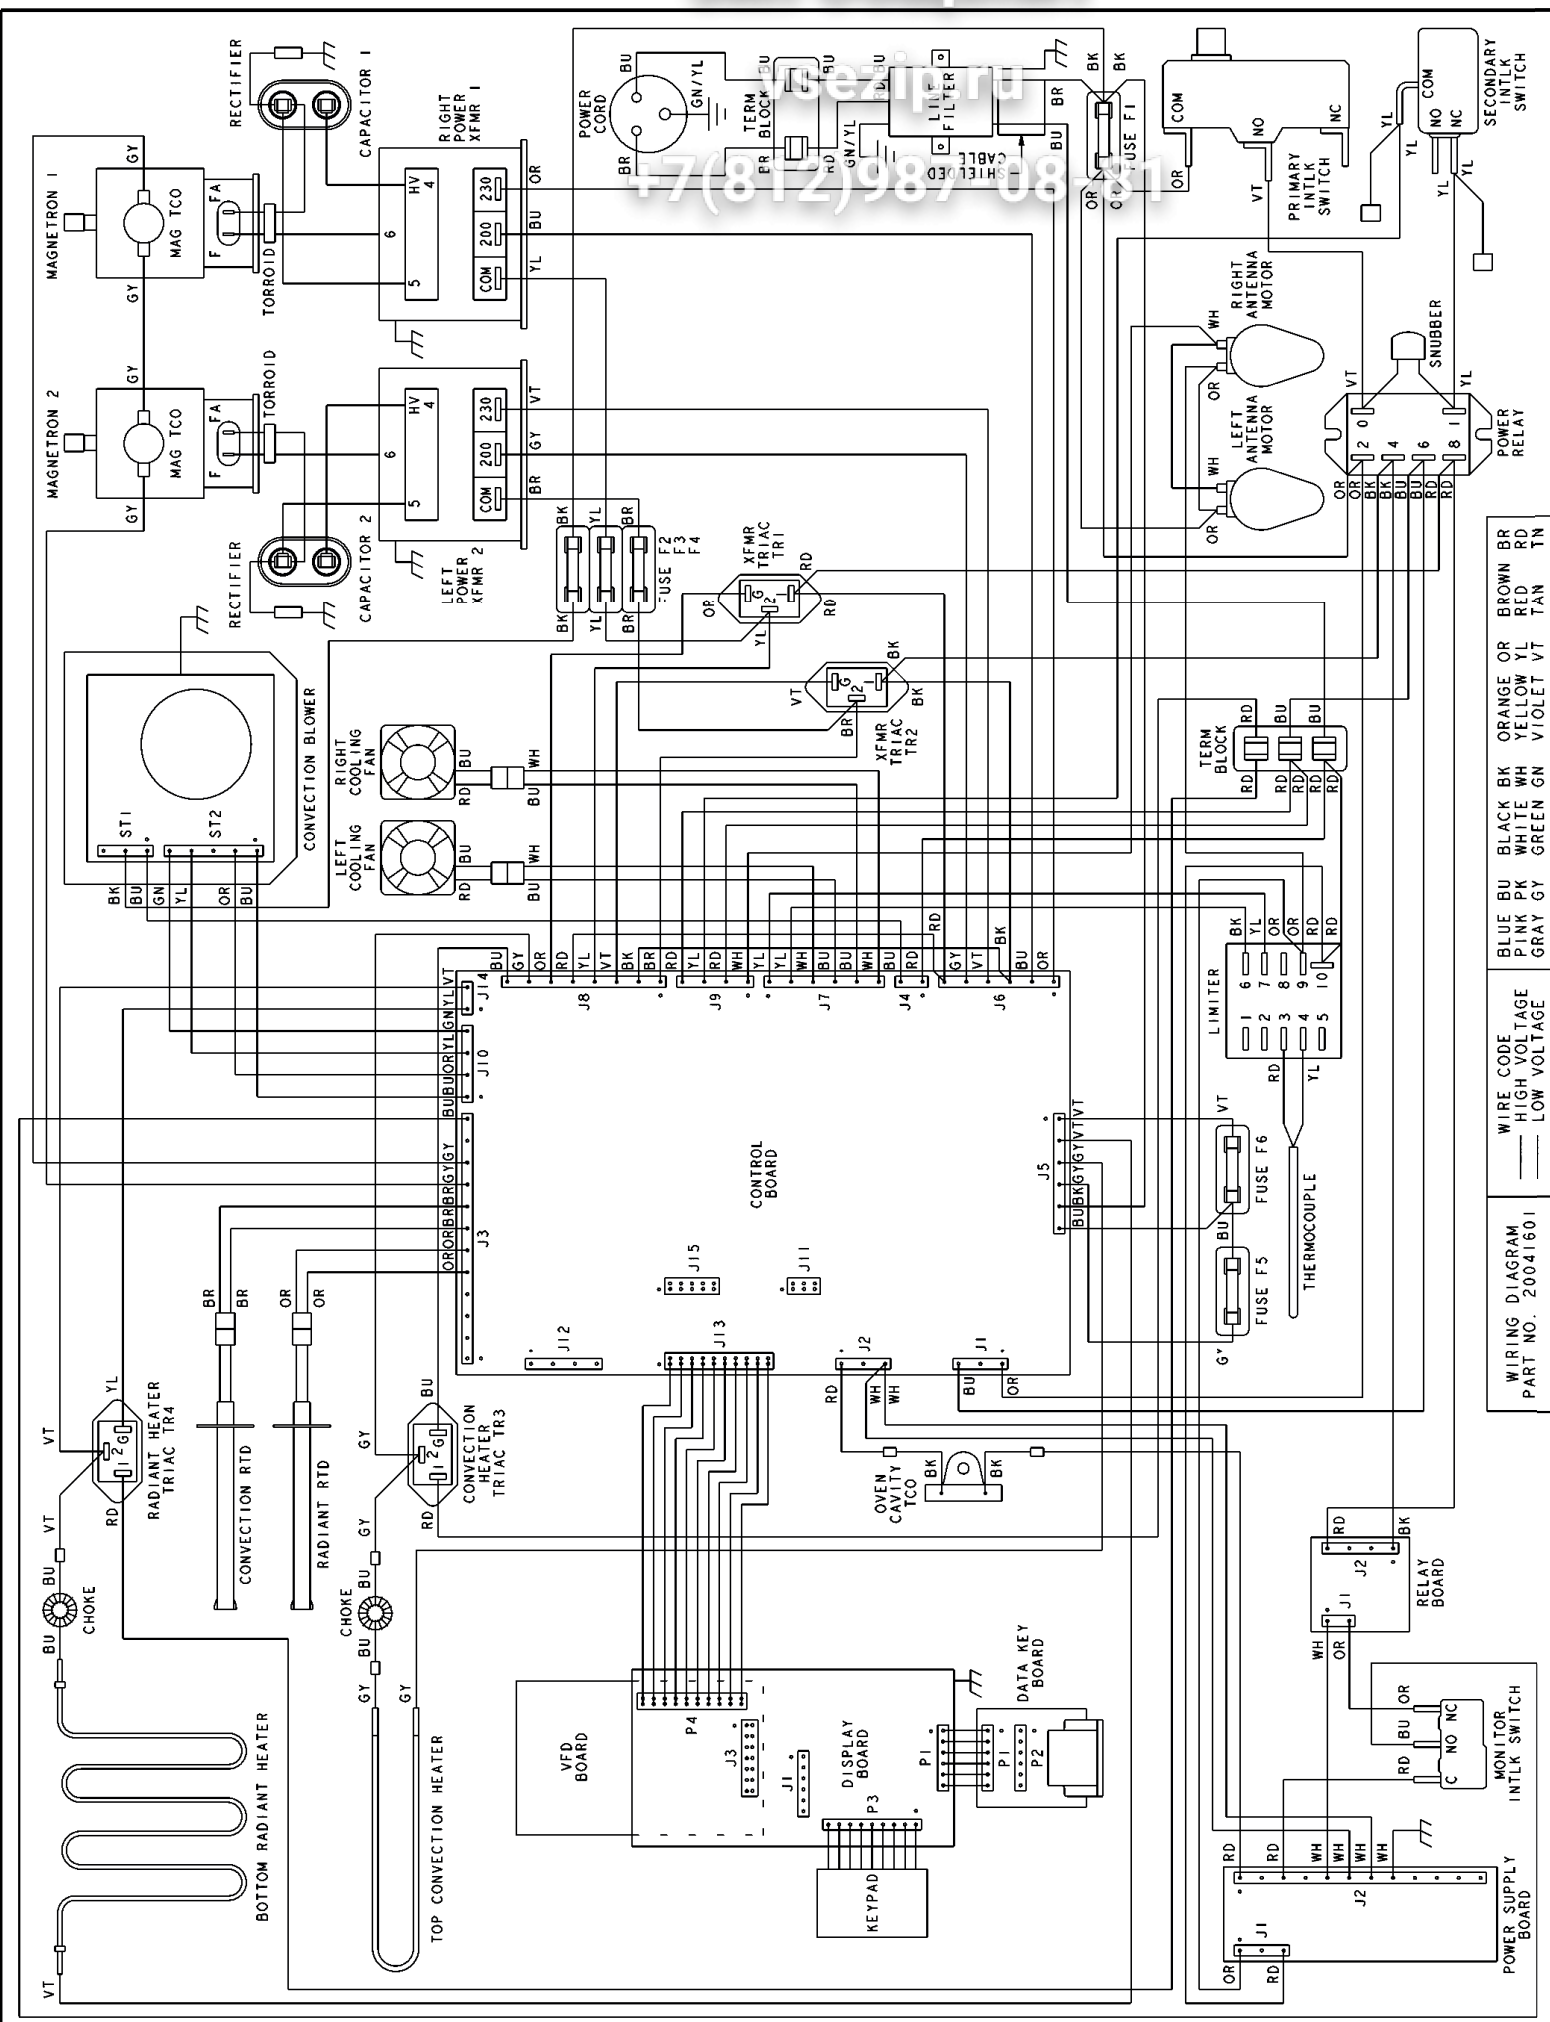

WIRING DIAGRAM

www.electronicshobby.com

+7(812)987-0811

WIRE CODE	WIRE COLOR
—	HIGH VOLTAGE
—	LOW VOLTAGE
BLUE	BU
BROWN	BR
BLACK	BK
ORANGE	OR
RED	RD
TAN	TN
YELLOW	YL
VIOLET	VT
GREEN	GN
WHITE	WH

WIRING DIAGRAM
PART NO. 20041601