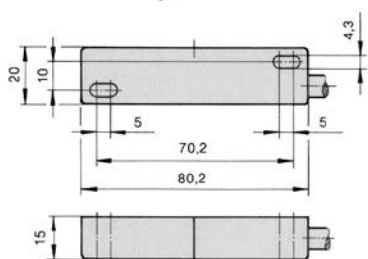

GEV No.	345803	Ref. No.	0122021

description	magnetic switch L 80mm W 20mm 1CO 250V 1A connection cable 80W		

accessories

magnets