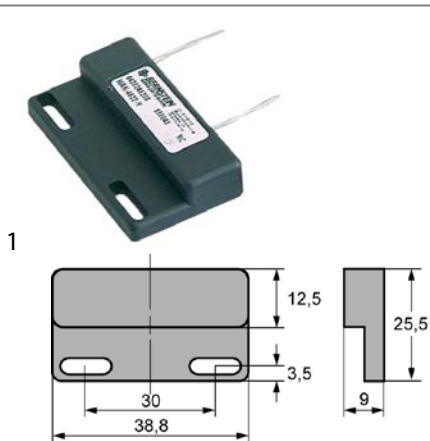

Зип Общепит

vsezip.ru

+7(812)987-08-81

46x26mm

GEV No.	345807	Ref. No.	0122037
description	magnetic switch L 29mm W 18mm 24V		

GEV No.	345801	Ref. No.	0122024 0122056
description	magnetic switch L 80mm W 20mm 1NO 250V 3A P max. 100W connection cable length 5000mm		
For models:	DV270B AB 1988, FV250B AB 1988		

80x30mm

GEV No.	345804	Ref. No.	0122051
description	magnetic switch L 46mm W 26mm 1NO 24V 0.01A connection cable		

GEV No.	345806	Ref. No.	0122050
description	magnetic switch L 80mm W 30mm 1CO 250V 1A P max. 80W connection cable length 7500mm		