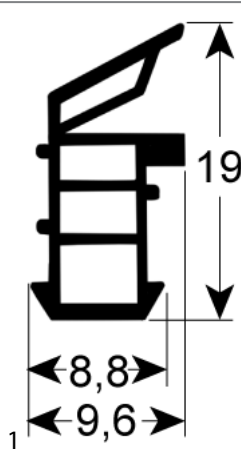

1

GEV No.	902061	Ref. No.	0415028 9503848 9650780
description	door seal L 480mm black