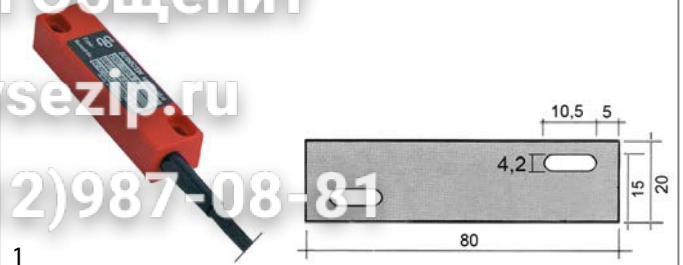

Зип Общепит

vsezip.ru

+7(812)987-08-81

46x26mm

GEV No.	345807	Ref. No.	0122037
description	magnetic switch L 29mm W 18mm 24V		

GEV No.	345801	Ref. No.	0122024 0122056
description	magnetic switch L 80mm W 20mm 1NO 250V 3A P max. 100W connection cable length 5000mm		
For models:	DV270B AB 1988, FV250B AB 1988		