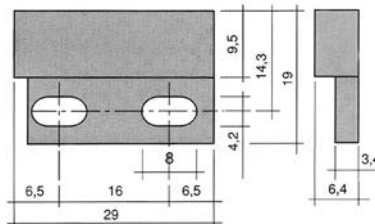

magnetic switches

29x19mm

1

GEV No.	347966	Ref. No.	9500385
description	magnetic switch L 29mm W 19mm 1CO 12V 0.05A P max. 0.6W connection cable cable length 5000mm		

1

GEV No.	345248	Ref. No.	0122070
description	magnetic switch L 29mm W 19mm 1NO 24V 0.01A P max. 0.24W connection cable cable length 300mm		
For models:	DV120B, DV120T, DV160 AB 1996, DV240B AB 1996, DV270B AB 1992, DV40 AB 1992, DV40N, DV40T, DV40T FA, DV80 AB 1992, DV80T, ECO STAR 430F, ECO STAR 545D, FR30G AB 1992, FV110G, FV130B, FV20N, FV20T, FV250B AB 1992, FV25G AB 1992, FV28G AB 1994, FV28G AB 1997, FV28GFA, FV30GS, FV40.2, FV40.2 AB 2002, FV40.2MIKE2, FV40N AB 1992, FV40T, FV40TFA, FV60E AB 1988, FV70T, FV70TD		