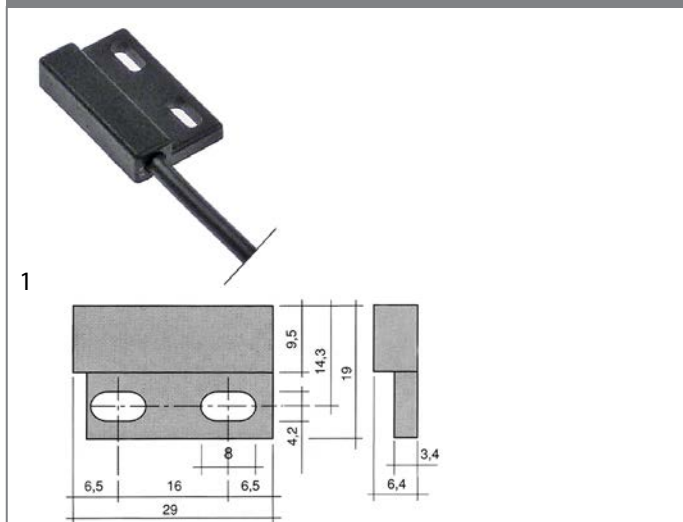

magnetic switches

29x19mm

1

GEV No.	347966	Ref. No.	9500385
description	magnetic switch L 29mm W 19mm 1CO 12V 0.05A P max. 0.6W connection cable cable length 5000mm