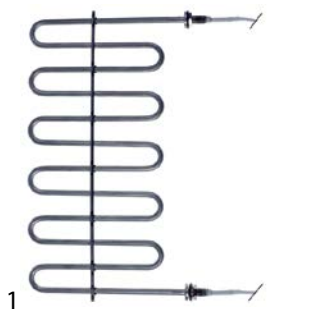

GEV No.	418852	Ref. No.	0101135
description	heating element 3000W 230V heating circuits 1 L 170mm W 295mm tube ø 6.5mm thread M10x1 cable length 220mm convection heating element mounting distance 290mm bridge length 310mm