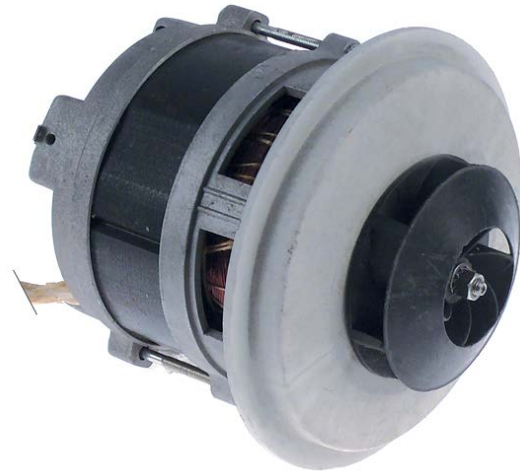

1

GEV No.	500698	Ref. No.	9519527 9544294 9621710
description	pump type 4273.2350 230V 50Hz 1 phase 0.55kW 0.75HP L 170mm rotation direction left capacitor 12.5μF FIR		
For models:	FV40.2		
spare parts for	500698		
	GEV No.	365014	Ref. No. 0501090
	operating capacitor capacity 12.5μF 450V tolerance 5%Hz ambient temperature max. -25 to +85°C $\varnothing$ 35mm L 70mm M8 plastic connection male faston 6.3mm 45S.C3DS.12.5 protection		

Table continues overleaf