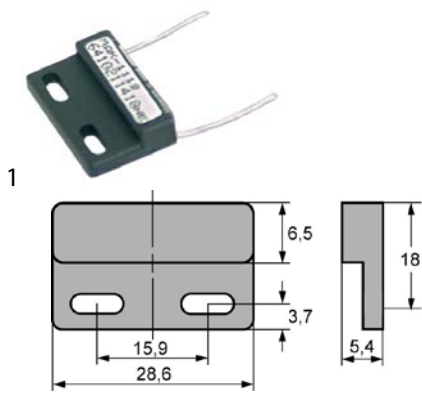

Зип Общепит

vsezip.ru

+7(812)987-08-81

46x26mm

GEV No.	345807	Ref. No.	0122037
description	magnetic switch L 29mm W 18mm 24V