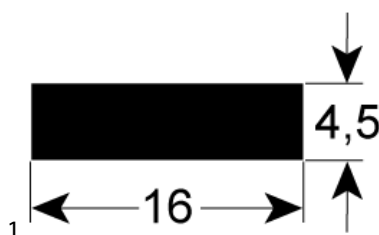

DIN-7603-C

1

GEV No.	510420	Ref. No.	0108019
description	gasket copper ED $\varnothing$ 19.9mm ID $\varnothing$ 14.3mm thickness 2mm Qty 1 pcs		
For models:	DV40 AB 1983, FR30G, FR40G AB 1976, FR40G AB 1983, FR40GUS AB 1976, FR40GUS AB 1983, FR60, FV25G AB 1986, FV40N AB 1983, FV50, FV60 AB 1976, FV60E AB 1983		

1

GEV No.	510424	Ref. No.	0409008
description	gasket copper ED $\varnothing$ 55mm ID $\varnothing$ 48mm thickness 2.2mm Centellen for thread 1 1/2"		
For models:	DV100 AB 1980, DV100 AB 1983, DV120B, DV160 AB 1980, DV160 AB 1983, DV160 AB 1996, DV240B AB 1980, DV240B AB 1983, DV240B AB 1996, DV260B, DV270B AB 1992, DV40 AB 1983, DV80, DV80 AB 1983, DV80 AB 1992, EE60, EE90, FR30G, FR40G AB 1976, FR40G AB 1980, FR40G AB 1983, FR40GUS AB 1976, FR40GUS AB 1980, FR40GUS AB 1983, FR60, FV120B AB 1980, FV120B AB 1983, FV200B, FV240B AB 1980, FV240B AB 1983, FV250B AB 1992, FV25G AB 1986, FV30, FV40N AB 1980, FV40N AB 1983, FV50, FV50 M, FV60 AB 1973, FV60 AB 1976, FV60E AB 1983		

PTFE gaskets

1

GEV No.	512401	Ref. No.	9603787
description	flat gasket PTFE ED $\varnothing$ 16mm ID $\varnothing$ 10mm thickness 2mm Qty 1 pcs		
For models:	FV40.2M-MIKE2		

1

GEV No.	501175	Ref. No.	0403302
description	flat gasket PTFE ED $\varnothing$ 16mm ID $\varnothing$ 7mm thickness 1mm Qty 1 pcs		

shaft gaskets

1

GEV No.	698455	Ref. No.	9541786
description	shaft sealing set ID $\varnothing$ 18mm ED $\varnothing$ 26mm thickness 10.5mm		

special gaskets

door seals for dishwashers

1

GEV No.	504456	Ref. No.	0650080
description	door seal L 430mm W 16mm H 4.5mm rubber suitable for MEIKO