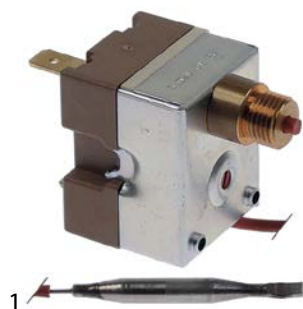

Зип Общепит

vsezip.ru

+7(812)987-08-81

CAMPINI

safety thermostats

GEV No.	381386	Ref. No.	0108085
description	safety thermostat switch-off temp. 176°C temperature range°C 1-pole 1NC 16A probe ø 5mm probe L 77mm capillary pipe 955mm capillary pipe isolated 350mm gland nut shaft ømm 250VACV		

RATHGEBER

control thermostats

GEV No.	390243	Ref. No.	0108041
description	thermostat t.max. 90°C temperature range 0-90°C 1-pole 1CO 16A probe ø 6mm probe L 140mm capillary pipe 3000mm capillary pipe isolated 50mm gland nut shaft Lmm rotation 270°