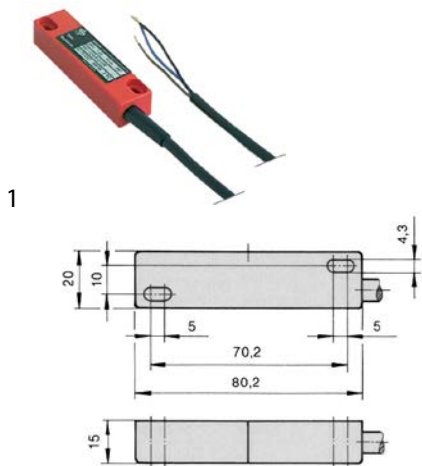

GEV No.	345803	Ref. No.	0122021
description	magnetic switch L 80mm W 20mm 1CO 250V 1A connection cable 80W