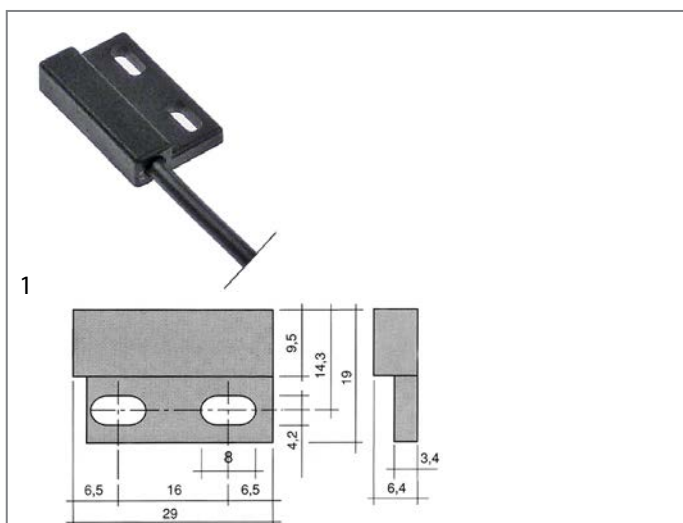

magnetic switches

29x19mm

1

GEV No.	347966	Ref. No.	9500385
description	magnetic switch L 29mm W 19mm 1CO 12V 0.05A P max. 0.6W connection cable cable length 5000mm		

1

GEV No.	345248	Ref. No.	0122070
description	magnetic switch L 29mm W 19mm 1NO 24V 0.01A P max. 0.24W connection cable cable length 300mm		
For models:	DV120B, DV120T, DV160 AB 1996, DV240B AB 1996, DV270B AB 1992, DV40 AB 1992, DV40N, DV40T, DV40T FA, DV80 AB 1992, DV80T, ECO STAR 430F, ECO STAR 545D, FR30G AB 1992, FV110G, FV130B, FV20N, FV20T, FV250B AB 1992, FV25G AB 1992, FV28G AB 1994, FV28G AB 1997, FV28GFA, FV30GS, FV40.2, FV40.2 AB 2002, FV40.2MIKE2, FV40N AB 1992, FV40T, FV40TFA, FV60E AB 1988, FV70T, FV70TD		