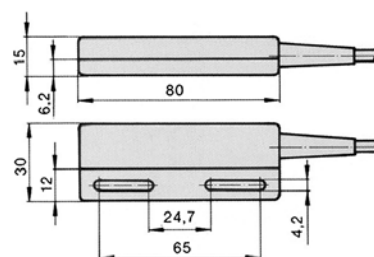

1

GEV No.	345806	Ref. No.	0122050
----------------	--------	-----------------	---------

description	magnetic switch L 80mm W 30mm 1CO 250V 1A P max. 80W connection cable length 7500mm		
--------------------	---	--	--