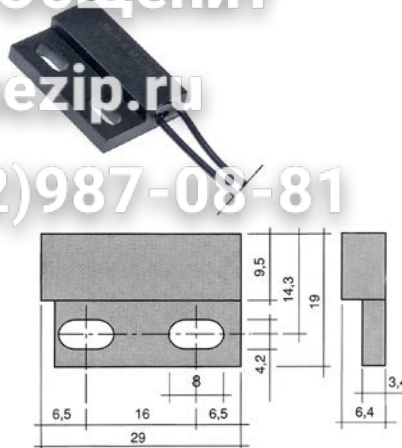

GEV No.	347960	Ref. No.	8302780
description	magnetic switch L 29mm W 19mm 1NO 12V 0.05A P max. 0.6W connection cable cable length 290mm