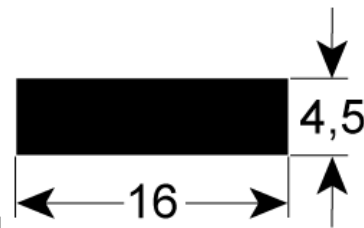

DIN-7603-C

1

GEV No.	510420	Ref. No.	0108019
description	gasket copper ED ø 19.9mm ID ø 14.3mm thickness 2mm Qty 1 pcs		
For models:	DV40 AB 1983, FR30G, FR40G AB 1976, FR40G AB 1983, FR40GUS AB 1976, FR40GUS AB 1983, FR60, FV25G AB 1986, FV40N AB 1983, FV50, FV60 AB 1976, FV60E AB 1983		

1

GEV No.	510424	Ref. No.	0409008
description	gasket copper ED ø 55mm ID ø 48mm thickness 2.2mm Centellen for thread 1½"		
For models:	DV100 AB 1980, DV100 AB 1983, DV120B, DV160 AB 1980, DV160 AB 1983, DV160 AB 1996, DV240B AB 1980, DV240B AB 1983, DV240B AB 1996, DV260B, DV270B AB 1992, DV40 AB 1983, DV80, DV80 AB 1983, DV80 AB 1992, EE60, EE90, FR30G, FR40G AB 1976, FR40G AB 1980, FR40G AB 1983, FR40GUS AB 1976, FR40GUS AB 1980, FR40GUS AB 1983, FR60, FV120B AB 1980, FV120B AB 1983, FV200B, FV240B AB 1980, FV240B AB 1983, FV250B AB 1992, FV25G AB 1986, FV30, FV40N AB 1980, FV40N AB 1983, FV50, FV50 M, FV60 AB 1973, FV60 AB 1976, FV60E AB 1983		

PTFE gaskets

1

GEV No.	512401	Ref. No.	9603787
description	flat gasket PTFE ED ø 16mm ID ø 10mm thickness 2mm Qty 1 pcs		
For models:	FV40.2M-MIKE2		

1

GEV No.	501175	Ref. No.	0403302
description	flat gasket PTFE ED ø 16mm ID ø 7mm thickness 1mm Qty 1 pcs		

shaft gaskets

1

GEV No.	698455	Ref. No.	9541786
description	shaft sealing set ID ø 18mm ED ø 26mm thickness 10.5mm		

special gaskets

door seals for dishwashers

1

GEV No.	504456	Ref. No.	0650080
description	door seal L 430mm W 16mm H 4.5mm rubber suitable for MEIKO