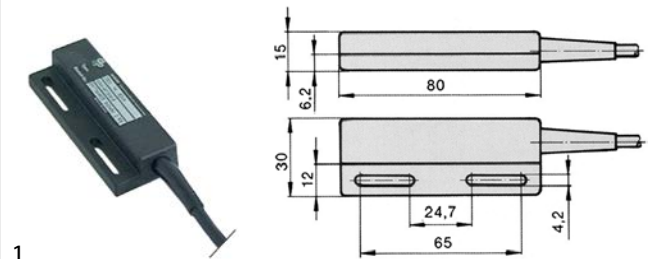

80x30mm

GEV No.	345804	Ref. No.	0122051
description	magnetic switch L 46mm W 26mm 1NO 24V 0.01A connection cable		

GEV No.	345806	Ref. No.	0122050
description	magnetic switch L 80mm W 30mm 1CO 250V 1A P max. 80W connection cable length 7500mm		