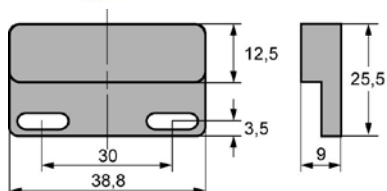

GEV No.	345804	Ref. No.	0122051

description	magnetic switch L 46mm W 26mm 1NO 24V 0.01A connection cable