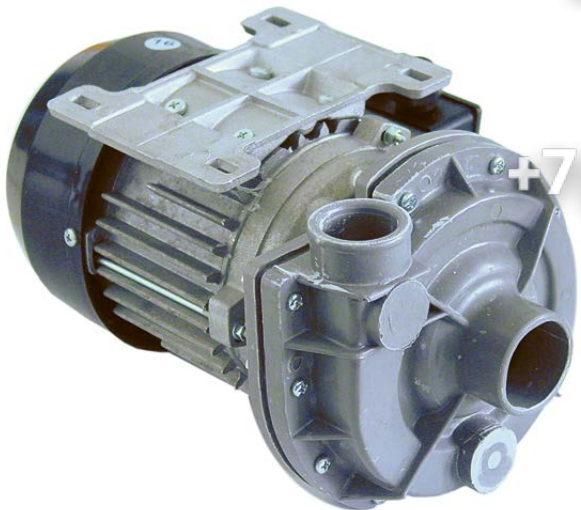

Зип Общепит

vsezip.ru

+7(812)987-08-81

1

GEV No.	500289	Ref. No.	0501088 0501147 0501163
description	pump inlet ø 45mm outlet ø 40mm type 1276.2530 230/400V 50Hz 3 phase 0.55kW 0.75HP L 270mm rotation direction right FIR		
For models:	DR70, DV80 AB 1975		
spare parts for	500289		
	GEV No.	501314	Ref. No. 0501081
	impellor ø 75mm		
	GEV No.	502007	Ref. No. —
	pump cover gasket		
	GEV No.	502014	Ref. No. —
	pump cover FIR inlet ø 45mm outlet ø 40mm		
	GEV No.	510692	Ref. No. 0501095 0501162
	mechanical shaft seal for shaft ø 11mm slide ring ext. ø 24mm slide ring H 13mm counter ring mounting ø 26mm height counter ring 8mm counter ring int. ø 14mm		

1

GEV No.	499216	Ref. No.	9621706
description	pump inlet ø 45mm outlet ø 40mm type 2256T2550 180-253V 50Hz 1 phase 0.75kW 1HP L 250mm rotation direction right capacitor 20µF FIR		
spare parts for	499216		
	GEV No.	365019	Ref. No. 9606122
	operating capacitor capacity 20µF 400V tolerance 5% 50/60Hz ambient temperature max. -25 to +85°C ø 39.5mm L 70mm M8 plastic connection male faston 6.3mm 16.10.25. protection		
	GEV No.	501313	Ref. No. 0501138 9537022 9621793
	impellor ø 103mm H 28mm shaft intake ø 9/8mm		
	GEV No.	502007	Ref. No. —
	pump cover gasket		
	GEV No.	502014	Ref. No. —
	pump cover FIR inlet ø 45mm outlet ø 40mm		
	GEV No.	510692	Ref. No. 0501095 0501162
	mechanical shaft seal for shaft ø 11mm slide ring ext. ø 24mm slide ring H 13mm counter ring mounting ø 26mm height counter ring 8mm counter ring int. ø 14mm