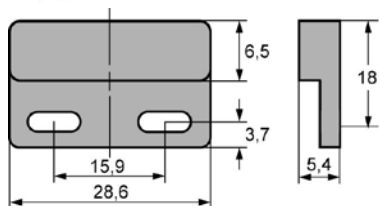

GEV No.	345807	Ref. No.	0122037

description	magnetic switch L 29mm W 18mm 24V