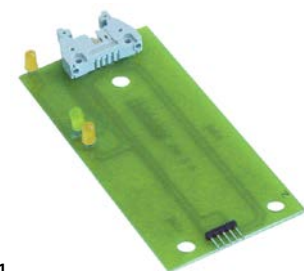

1

GEV No.	400210	Ref. No.	0124186
description	display PCB		
For models:	DV40 AB 1992, DV40N, DV80 AB 1992, FR30G AB 1992, FV20N, FV20T, FV25G AB 1992, FV30GS, FV40N AB 1992, FV40T, FV70T