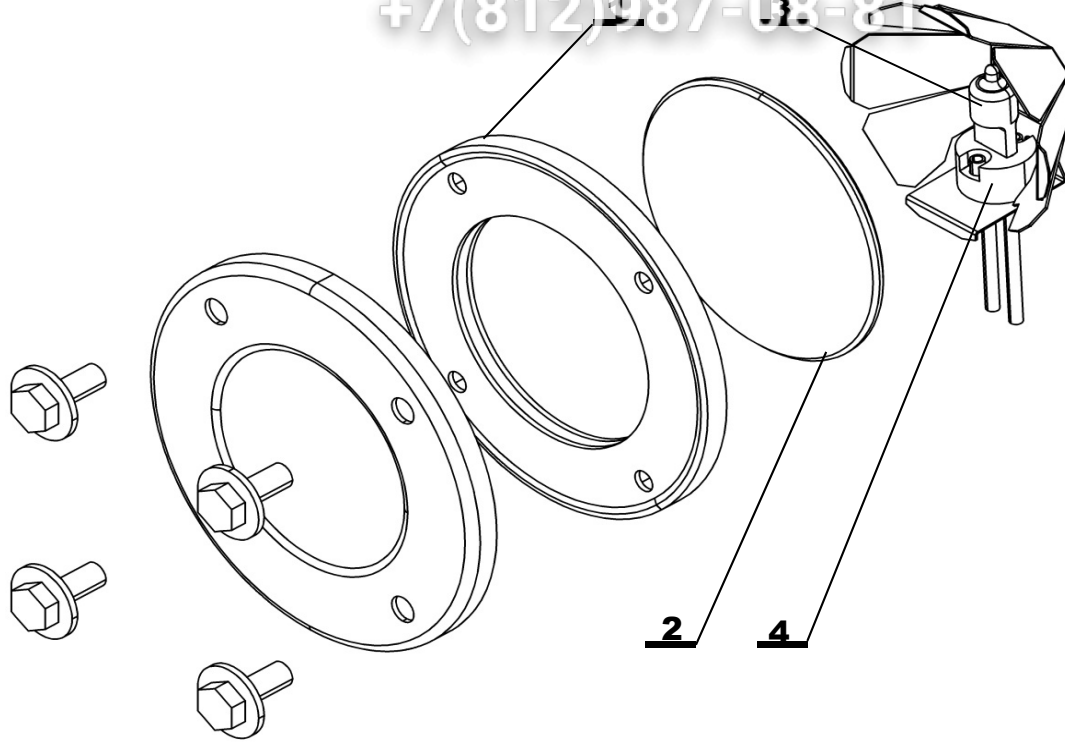

Зип-Общепит

vsezip.ru

+7(812)987-08-81

Position	Code	Name	For type of combi steamer			
			B1221i	B1221b	O1221i	O1221b
1	AX07-0005	LIGHT SEAL VISION	•	•	•	•
2	AX07-0004	GLASS PLATE	•	•	•	•
3	EA13-0100	HALOGEN LAMP	•	•	•	•
4	EA13-0101	HALOGEN LAMP BASE	•	•	•	•

Note: