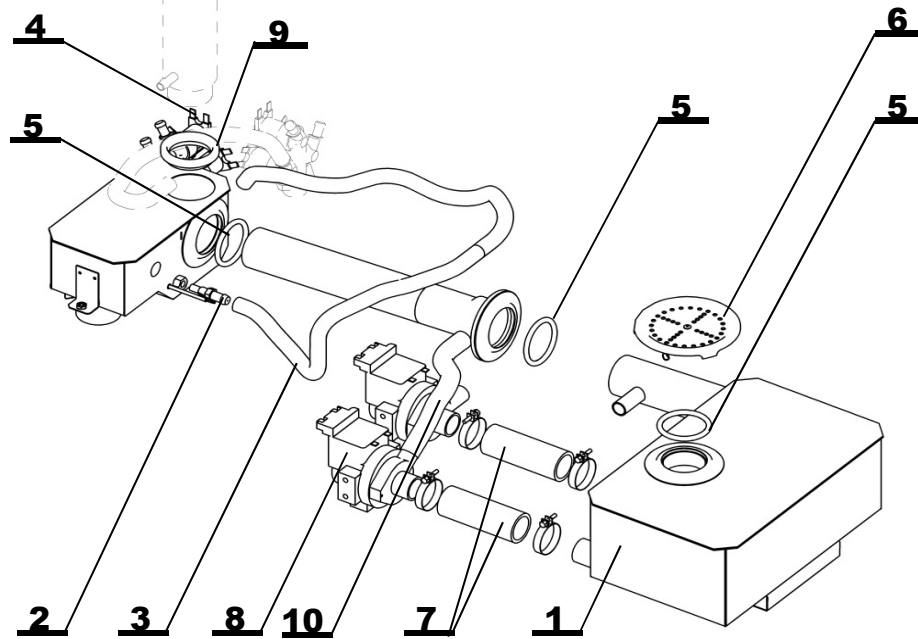

ДRAINAGE SYSTEM / Зип-Общепит

vsezip.ru

+7(812)987-08-81

Position	Code	Name	For type of combi steamer			
			B1221i	B1221b	O1221i	O1221b
1	AC32-1400	CLEANING BOX 1221	•	•		
2	AT01-0013	NOZZLE	•	•		
3	AT26-0012	HOSE VALVE-RED. VALVE	•	•		
4	EA12-0056	TRIPLE SOLENOID VALVE	•	•		
5	ZA13-1549	O-RING	•	•		
6	AC02-2202	DRAIN CAP	•	•		
7	AA00-0030	HOSE 70 mm BLACK	•	•		
8	EA12-0001	PUMP	•	•		
9	AX04-0002	SEAL ø 50	•	•		
10	AA26-0153	HOSE 16/22 - 200	•	•