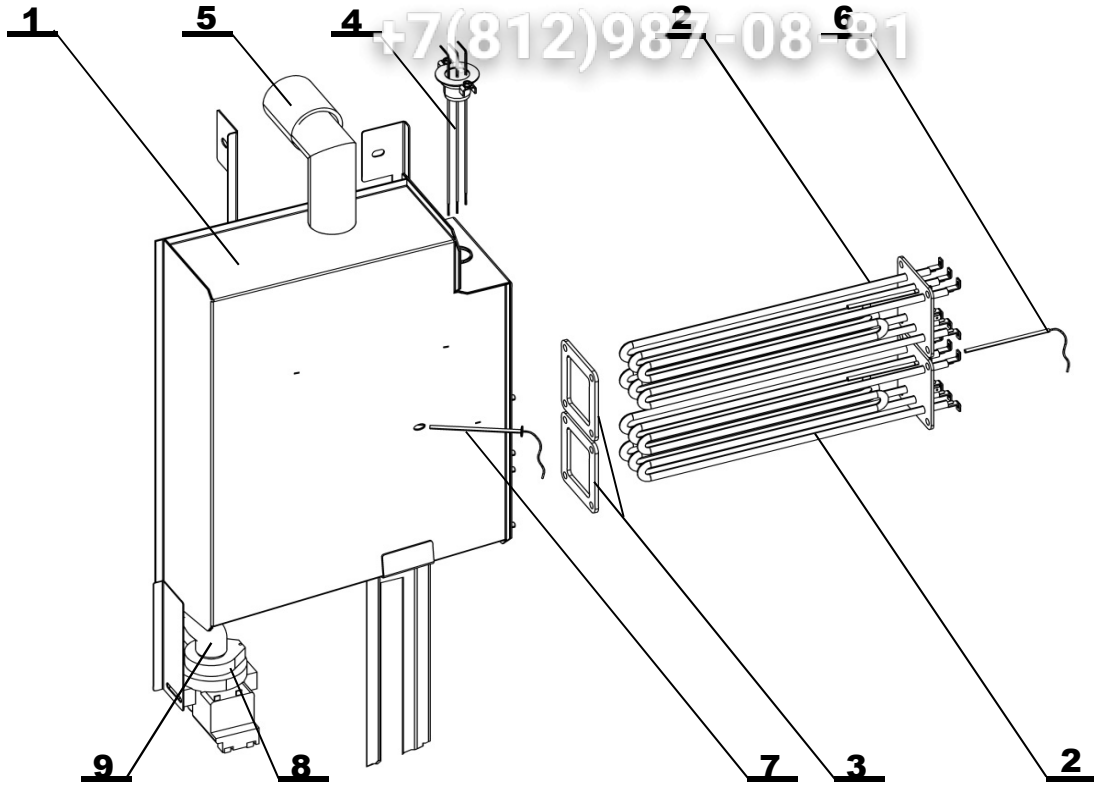

Зип-Общепит

BOILER 12 VISION

vsezip.ru

+7(812)987-08-81

Position	Code	Name	For type of combi steamer			
			B1221i	B1221b	O1221i	O1221b
1	AC24-0900	BOILER 1221 VISION		•		•
2	EX24-0008	BOILER HEATING ELEMENT 12 kW VISION		•		•
3	AX24-0002	BOILER HEATING ELEMENT SEAL		•		•
4	AC24-0602	WATER LEVEL SENSOR VISION		•		•
5	ZA10-0501	SILICON TUBE CONNECTION		•		•
6	EA10-0104	DRAIN and BOILER TEMP. SENSOR 623, 611, 1011, 1221		•		•
7	EA04-0011	THERMAL FUSE BOILER 140 °C		•		•
8	EA12-0001	PUMP		•		•
9	ZA11-0901	CONNECTING HOSE PUMP-BOILER		•		•

Note: