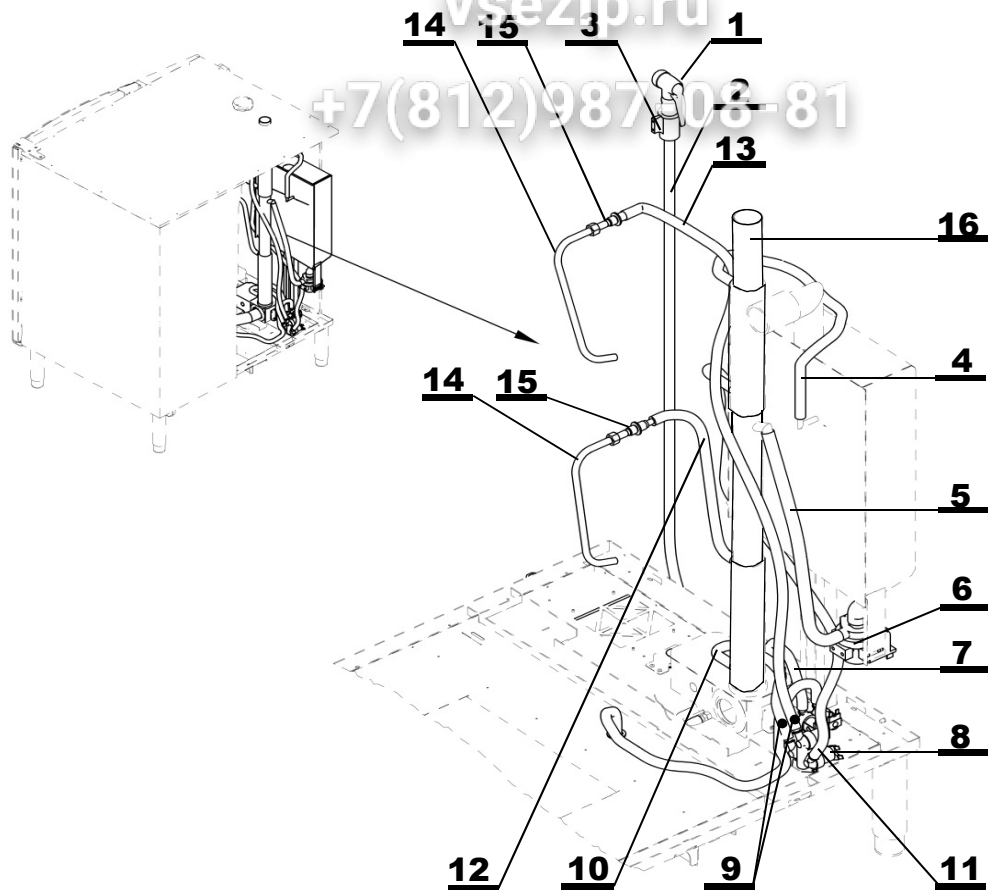

Note:

WATER DISTRIBUTION SYSTEM SECTION

Зип Общедит

vsezip.ru

+7(812)987-08-81

Position	Code	Name	For type of combi steamer			
			B1221i	B1221b	O1221i	O1221b
1	ZA15-0100	SHOWER KLARCO	•		•	
2	AT00-0002	SHOWER HOLDER KLARCO	•		•	
3	ZA11-0904	RUBBER HOSE FOR SHOWER 2,1m	•		•	
4	AT26-0014	HOSE VALVE-RED. VALVE	•		•	
5	AA26-0107	HOSE 10x3,6 - 320	•		•	
6	AA26-0101	HOSE 10x3,6 - 350	•		•	
7	EA12-0050	DOUBLE SOLENOID VALVE			•	
7	EA12-0056	TRIPLE SOLENOID VALVE	•			
8	EA12-0056	TRIPLE SOLENOID VALVE	•		•	
9	AA26-0104	HOSE 10x3,6 - 90	•		•	
10	ZA12-0201	WATER REDUCTING VALVE	•		•	
10a	ZA12-0401	MANOMETER 0-1bar, WIKA	•		•	
11	AA26-0101	HOSE 10x3,6 - 350	•		•	
12	AT00-0056	NOZZLE 07	•		•	
13	AC05-2400	CHIMNEY 1221 Vision - inject	•		•	
14	AT24-0021	BOILER HOSE	•		•	
15	AC00-2500	BUSHING	•		•	
16	AC12-0900	INJECTION PIPE VISION 1221	•		•	
17	ZA10-0553	T-FITTING T-TS 10 mm	•		•	
18	EA12-0303	REDUCTION NOZZLE	•		•	
19	AT26-0006	HOSE VALVE-RED. VALVE	•		•	
20	AT26-0001	HOSE VALVE-RED. VALVE	•		•	

Note:

WATER DISTRIBUTION SYSTEM FOR BOILER

Position	Code	Name	For type of combi steamer			
			B1221i	B1221b	O1221i	O1221b
1	ZA15-0100	SHOWER KLARCO		•		•
2	ZA11-0904	RUBBER HOSE FOR SHOWER 2,1m		•		•
3	AT00-0002	SHOWER HOLDER KLARCO		•		•
4	AT26-0013	HOSE		•		•
5	AA26-0154	HOSE 16/22 - 600		•		•
6	EA12-0001	PUMP		•		•
7	AA26-0101	HOSE 10x3,6 - 350		•		•
8	EA12-0056	TRIPLE SOLENOID VALVE				•
9	EA12-0303	REDUCTION NOZZLE		•		•
10	AT26-0009	HOSE VALVE-RECUPERATOR		•		•
11	AT26-0012	HOSE VALVE-RED. VALVE		•		•
12	AT32-0017	HOSE ULKA		•		•
13	AA26-0113	HOSE 10x3,6 - 1500		•		•
14	AC12-0900	INJECTION PIPE VISION 1221		•		•
15	AC00-2500	BUSHING		•		•
16	AC05-2300	CHIMNEY 1221 Vision - boiler		•		•