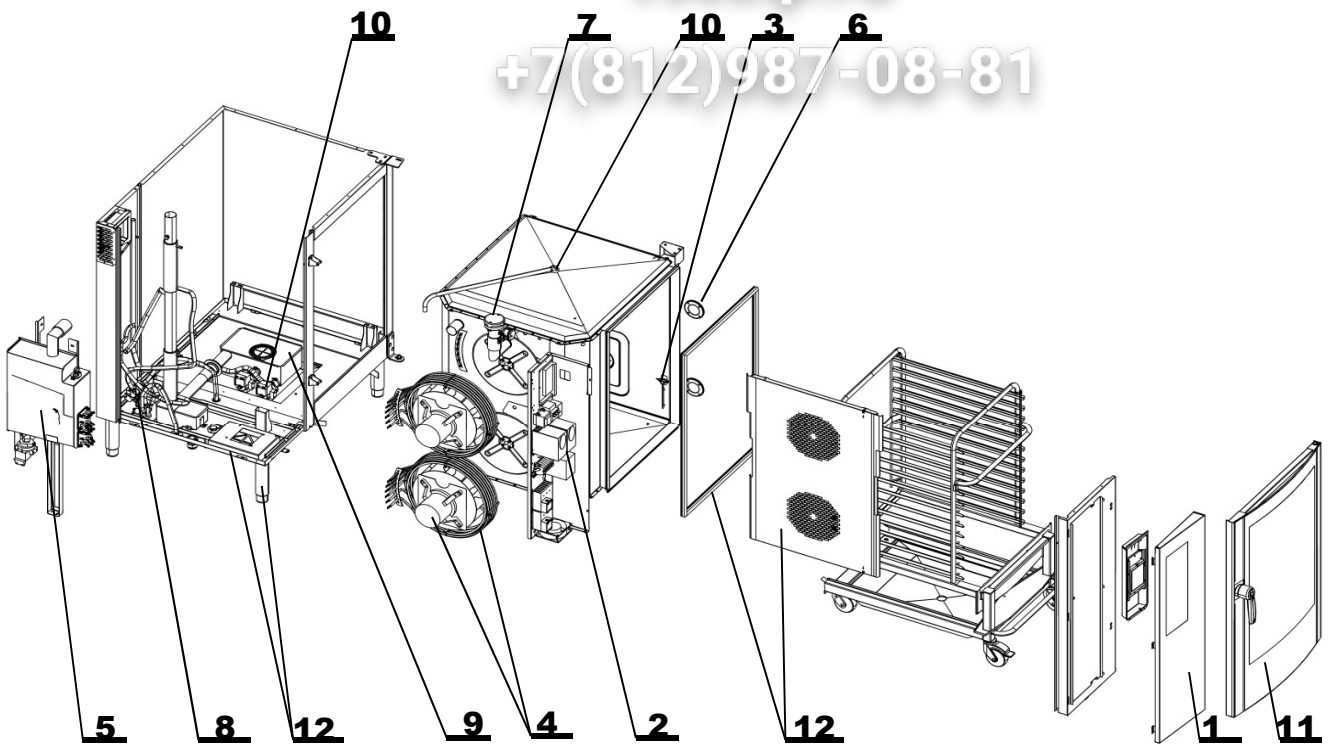

Зип Общепит
VISION 1221 BLUE/ORANGE

vsezip.ru

+7(812)987-08-81

CONTENT

		Page
1	Control panel	4
2	Power panel	5 - 6
3	Temperature sensors	7
4	Motor, ventilator, heating	8
5	Boiler	9
6	Light	10
7	Flap valve	11
8	Water distribution system	12 - 13
9	Drainage system	14 - 15
10	Automatic cleaning system	16
11	Door	17
12	Accessories	18