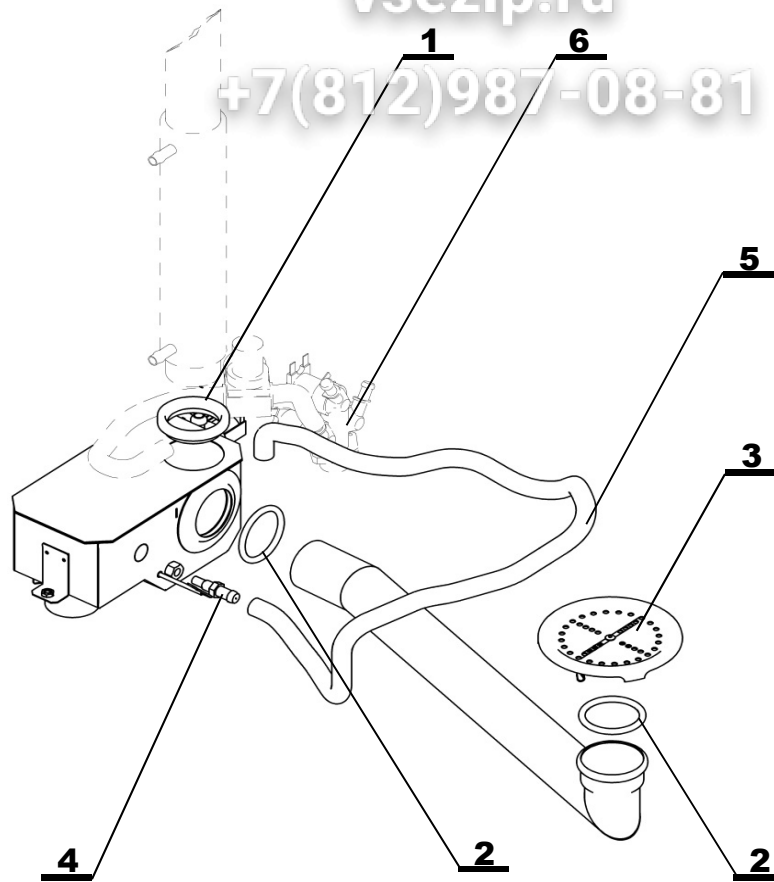

3ип Общелт

DRAINAGE SYSTEM FOR USE

vsezip.ru

+7(812)987-08-81

Position	Code	Name	For type of combi steamer			
			B1221i	B1221b	O1221i	O1221b
1	AX04-0002	SEAL $\varnothing$ 50			•	•
2	ZA13-1549	O-RING			•	•
3	AC02-2202	DRAIN CAP			•	•
4	AT01-0013	NOZZLE			•	•
5	AT26-0012	HOSE VALVE-RED. VALVE			•	•
6	EA12-0050	DOUBLE SOLENOID VALVE			•	•

Note: