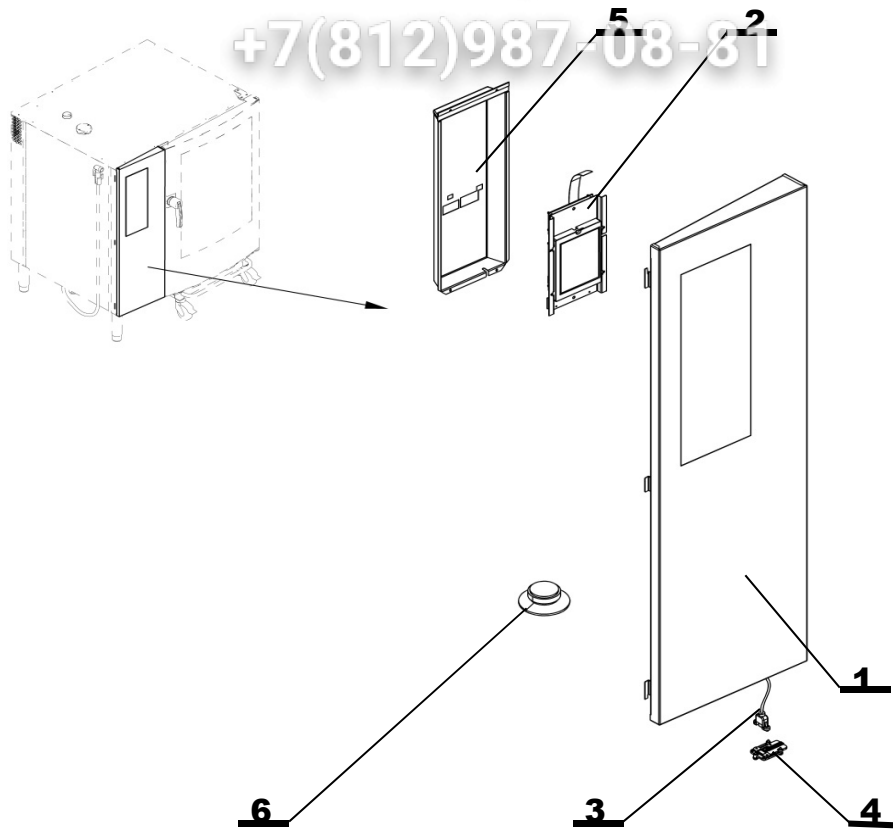

3ип Общепит

CONTROL PANEL

vsezip.ru

+7(812)987-08-81

Position	Code	Name	For type of combi steamer			
			B1221i	B1221b	O1221i	O1221b
1	AC21-1605/CH1	WHOLE LEFT CORNER WITH ELECTRONIC 1221-BLUE	•	•		
1	AC21-1606/CH1	WHOLE LEFT CORNER WITH ELECTRONIC 1221-ORANGE			•	•
2	XC10-2000	ELECTRONIC BOARD SET VISION-BLUE Freescale 2011	•	•		
2	XC10-2100	ELECTRONIC BOARD SET VISION-ORANGE Freescale 2011			•	•
3	EA05-0052	USB CABLE	•	•	•	•
4	SP21-0001	USB COVER	•	•	•	•
5	AP10-0021	COVER OF ELECTRONICS	•	•	•	•
6	EA13-0151	AUXILIARY LOUD-SPEAKER	•	•	•	•