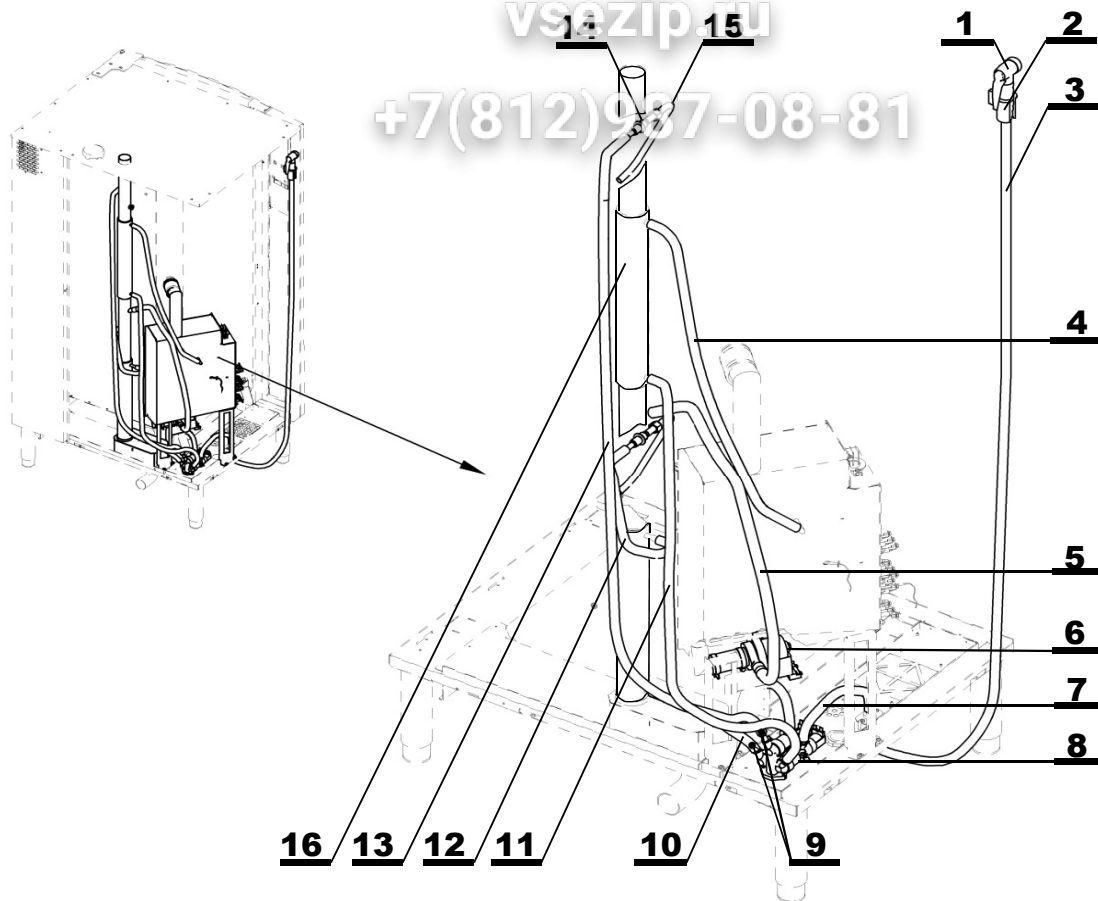

WATER DISTRIBUTION SYSTEM FOR

Зип Общедит

vsezip.ru

+7(812)937-08-81

Position	Code	Name	For type of combi steamer			
			B2011i	B2011b	O2011i	O2011b
1	ZA15-0100	SHOWER KLARCO		•		•
2	ZA11-0904	RUBBER HOSE FOR SHOWER 2,1m		•		•
3	AT00-0002	SHOWER HOLDER KLARCO		•		•
4	AA26-0102	HOSE 10x3,6 - 770		•		•
5	AA26-0159	HOSE 16/22 - 800		•		•
6	EA12-0001	PUMP		•		•
7	AA26-0107	HOSE 10x3,6 - 320		•		•
8	EA12-0050	DOUBLE SOLENOID VALVE				•
9	EA12-0303	REDUCTION NOZZLE		•		•
10	AA26-0109	HOSE 10x3,6 - 330		•		•
11	AT32-0017	HOSE ULKA		•		•
12	AA26-0100	HOSE 10x3,6 - 440		•		•
13	AA26-0113	HOSE 10x3,6 - 1500		•		•
14	AC00-2500	BUSHING		•		•
15	AC12-0700	INJECTION PIPE VISION 611/1011/2011		•		•
16	AC05-1900	CHIMNEY 2011 Vision - boiler				

Note: