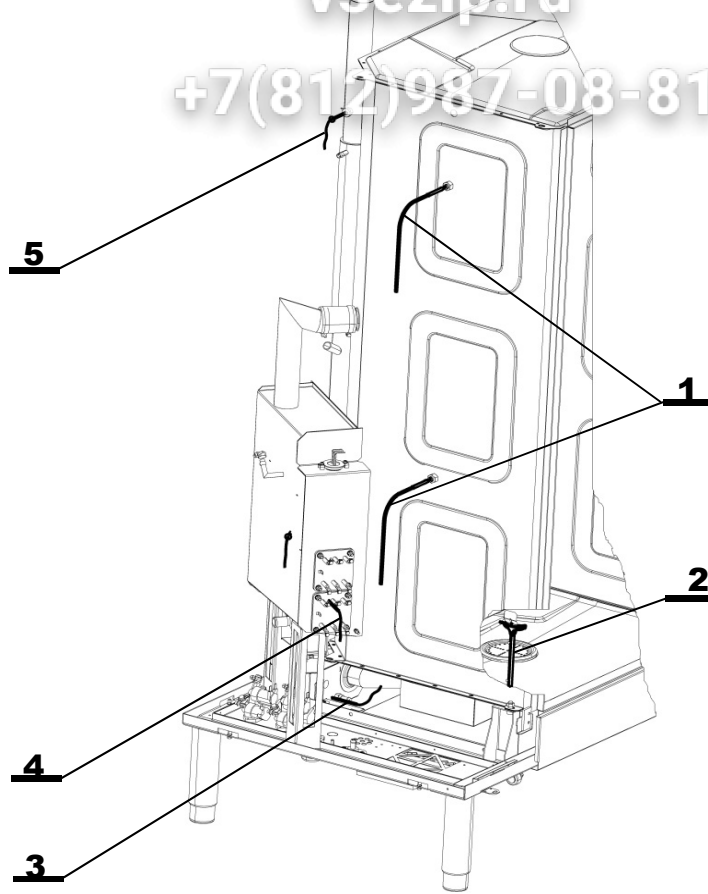

3ип Общеит

TEMPERATURE SENSORS

vsezip.ru

+7(812)987-08-81

Position	Code	Name	For type of combi steamer			
			B2011i	B2011b	O2011i	O2011b
1	EA10-0103	COOKING CHAMBER AND STEAM TEMP. SENSOR	•	•	•	•
2	EA10-0114	CORE PROBE (meat probe) - Blue - 4 point 1221, 2011, 2021	•	•		
2a	EA10-0112	CORE PROBE (meat probe) - Orange - 1 point 1221, 2011, 2021			•	•
3	EA10-0105	DRAIN and BOILER TEMP. SENSOR 2011, 2021	•	•	•	•
4	EA10-0105	DRAIN and BOILER TEMP. SENSOR 2011, 2021		•		•
5	EA10-0103	COOKING CHAMBER AND STEAM TEMP. SENSOR		•		•

Note: