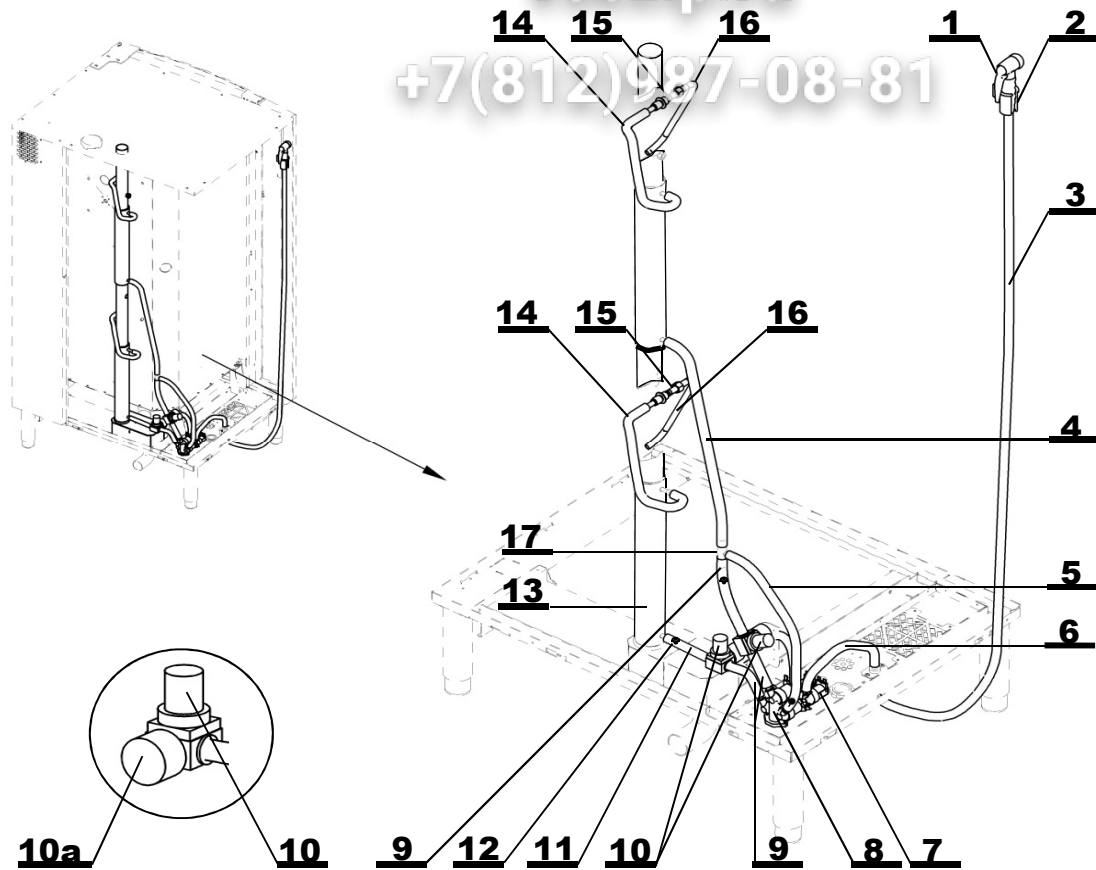

WATER DISTRIBUTION SYSTEM SECTION

3ип Общедит

vsezip.ru

+7(812)997-08-81

Position	Code	Name	For type of combi steamer			
			B2011i	B2011b	O2011i	O2011b
1	ZA15-0100	SHOWER KLARCO	•		•	
2	AT00-0002	SHOWER HOLDER KLARCO	•		•	
3	ZA11-0904	RUBBER HOSE FOR SHOWER 2,1m	•		•	
4	AT26-0014	HOSE VALVE-RED. VALVE	•		•	
5	ZA11-0803	SILICON HOSE 10x3,6 mm (one meter)	•		•	
6	ZA11-0803	SILICON HOSE 10x3,6 mm (one meter)	•		•	
7	EA12-0050	DOUBLE SOLENOID VALVE			•	
7	EA12-0056	TRIPLE SOLENOID VALVE	•			
8	EA12-0056	TRIPLE SOLENOID VALVE	•		•	
9	ZA11-0803	SILICON HOSE 10x3,6 mm (one meter)	•		•	
10	ZA12-0201	WATER REDUCTING VALVE	•		•	
10a	ZA12-0401	MANOMETER 0-1bar, WIKA	•		•	
11	ZA11-0803	SILICON HOSE 10x3,6 mm (one meter)	•		•	
12	AT00-0056	NOZZLE 07	•		•	
13	AC05-2200	CHIMNEY 2011 Vision - inject	•		•	
14	AT24-0021	BOILER HOSE	•		•	
15	AC00-2500	BUSHING	•		•	
16	AC12-0700	INJECTION PIPE VISION 611/1011/2011	•		•	
17	ZA10-0553	T-FITTING T-TS 10 mm	•		•	

Note: