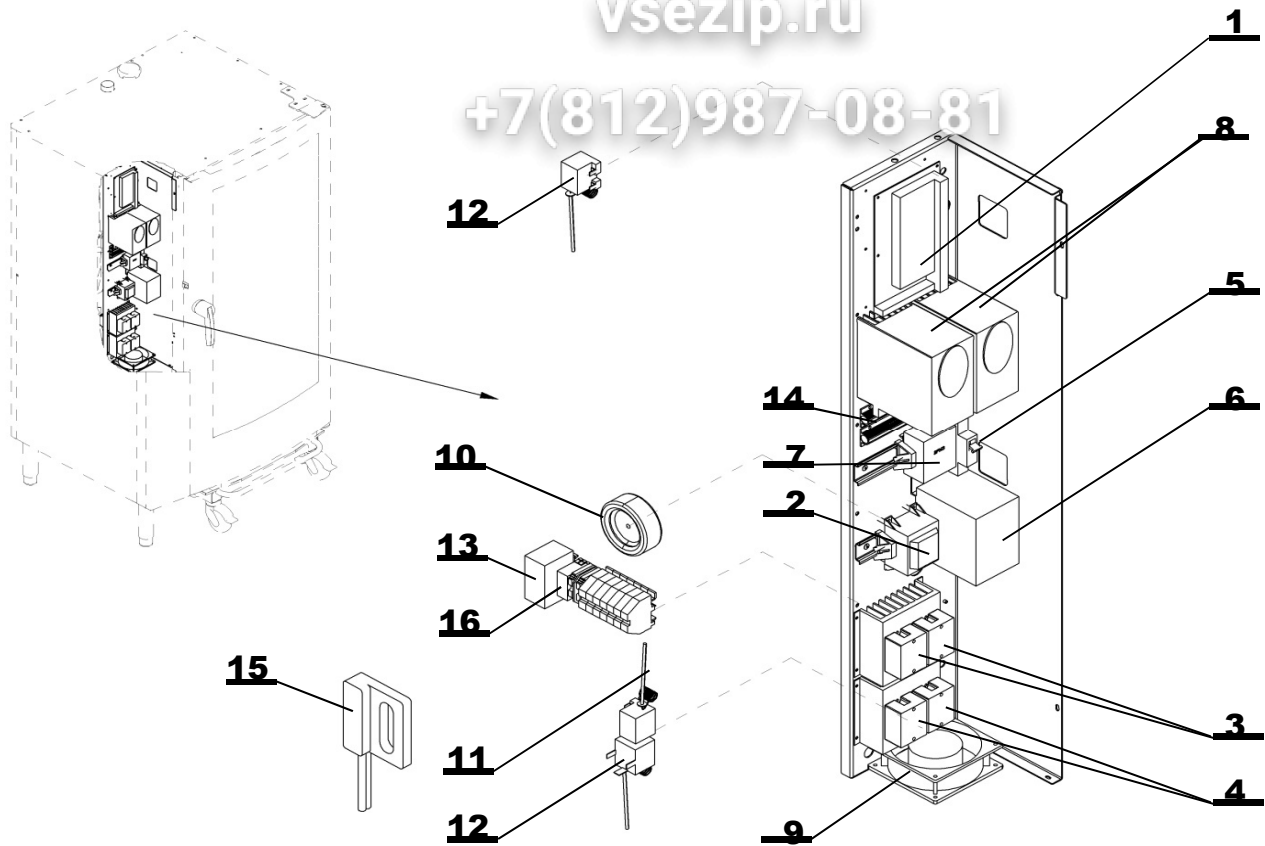

Зип-Общепит

vsezip.ru

+7(812)987-08-81

Position	Code	Name	For type of combi steamer			
			B2011i	B2011b	O2011i	O2011b
1	EA14-0080	POWER SUPPLY BOARD VISION -R04.1	•	•		
2	EA13-0008	TRANSFORMER TRONIC 17V	•	•		
3	EA02-0203	SOLID STATE RELAY SOB965660		•		
4	EA02-0203	SOLID STATE RELAY SOB965660	•	•		
5	EA03-0016	CIRCUIT BREAKER	•	•		
6	EA02-0006	CONTACTOR (LC1D50P7)	•	•		
7	EA13-0109	SUPPRESSOR	•	•		
8	EA13-0400	FREQUENCY CONVERTER	•	•		
9	ZA21-0007	FAN SUNNON	•	•		
10	EA13-0009	TRANSFORMER 1TT63P2 230V/11,5V	•	•		
11	EA04-0011	THERMAL FUSE BOILER 140 °C		•		
12	EA04-0012	THERM. FUSE FOR SPACE 360°C	•	•		
13	EA13-0058	SUPPRESSION COMPONENT FC611 13b	•	•		
14	EA16-0041	RESISTOR VW3TR342150RJ	•	•		
15	EA01-0016	DOOR SWITCH 1221, 2011, 2021	•	•		
16	EA13-0056	SUPPRESSION COMPONENT TS811 1022B	•	•		
7+8+14	EA13-0402	KIT RETIGO VISION	•	•		

Note: