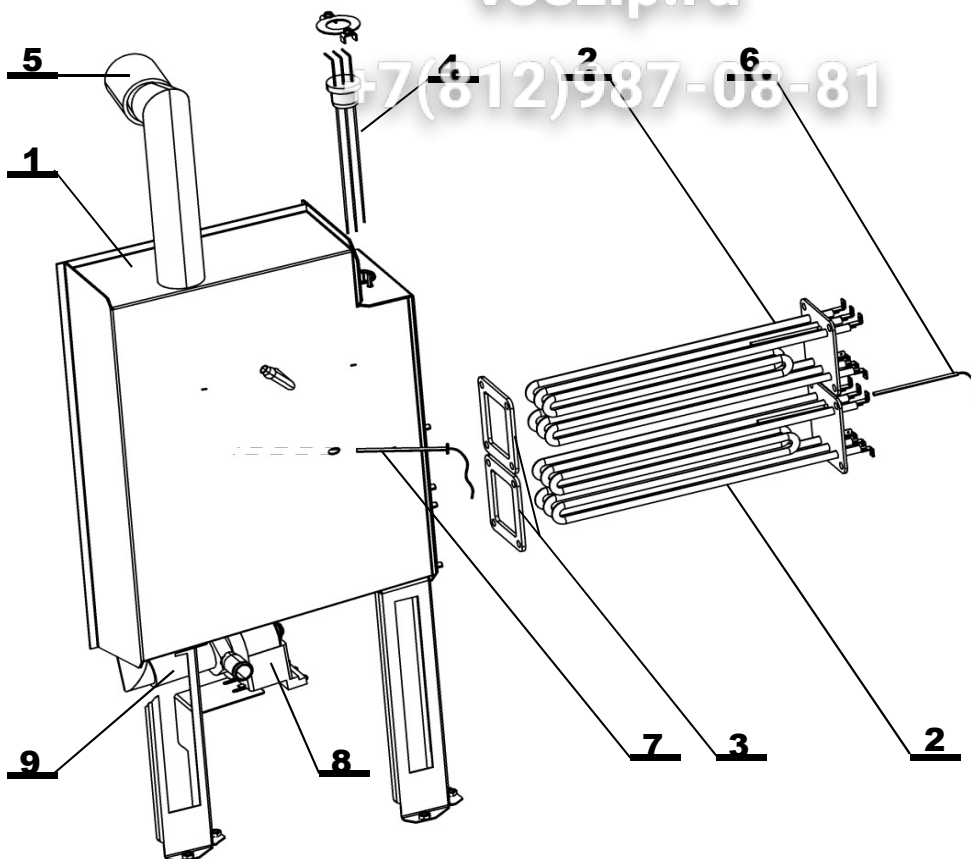

# Зип Общепит

BOILER 201 VISION

vsezip.ru

7(812)987-08-81

Position	Code	Name	For type of combi steamer			
			B2011i	B2011b	O2011i	O2011b
1	AC24-1000	BOILER 2021 VISION		•		•
2	EX24-0008	BOILER HEATING ELEMENT 12 kW VISION		•		•
3	AX24-0002	BOILER HEATING ELEMENT SEAL		•		•
4	AC24-0602	WATER LEVEL SENSOR VISION		•		•
5	ZA10-0501	SILICON TUBE CONNECTION		•		•
6	EA10-0104	DRAIN and BOILER TEMP. SENSOR 623, 611, 1011, 1221		•		•
7	EA04-0011	THERMAL FUSE BOILER 140 °C		•		•
8	EA12-0001	PUMP		•		•
9	ZA11-0901	CONNECTING HOSE PUMP-BOILER		•		•