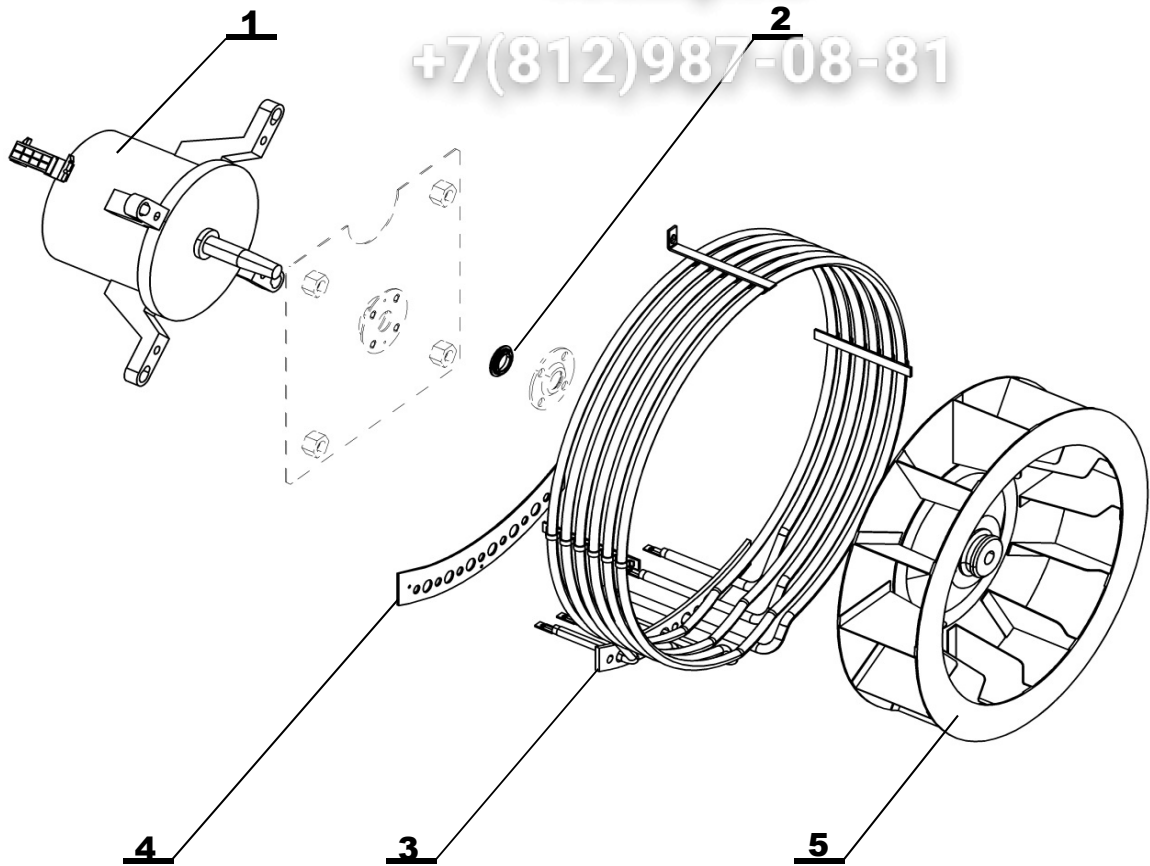

3ип Общепит
MOTOR - VENTILATOR

vsezip.ru

+7(812)987-08-81

Position	Code	Name	For type of combi steamer			
			B2011i	B2011b	O2011i	O2011b
1	EA11-0014	MOTOR HANNING L9 EB30	•	•	•	•
2	AX00-0006	MOTOR SEAL	•	•	•	•
3	AX00-0007	HEATING ELEMENT 1011,2011,1221 16kW	•	•	•	•
4	AX00-0008	SEAL	•	•	•	•
5	AX09-0001	VENTILATOR FAN ø 320mm	•	•	•	•

Note: