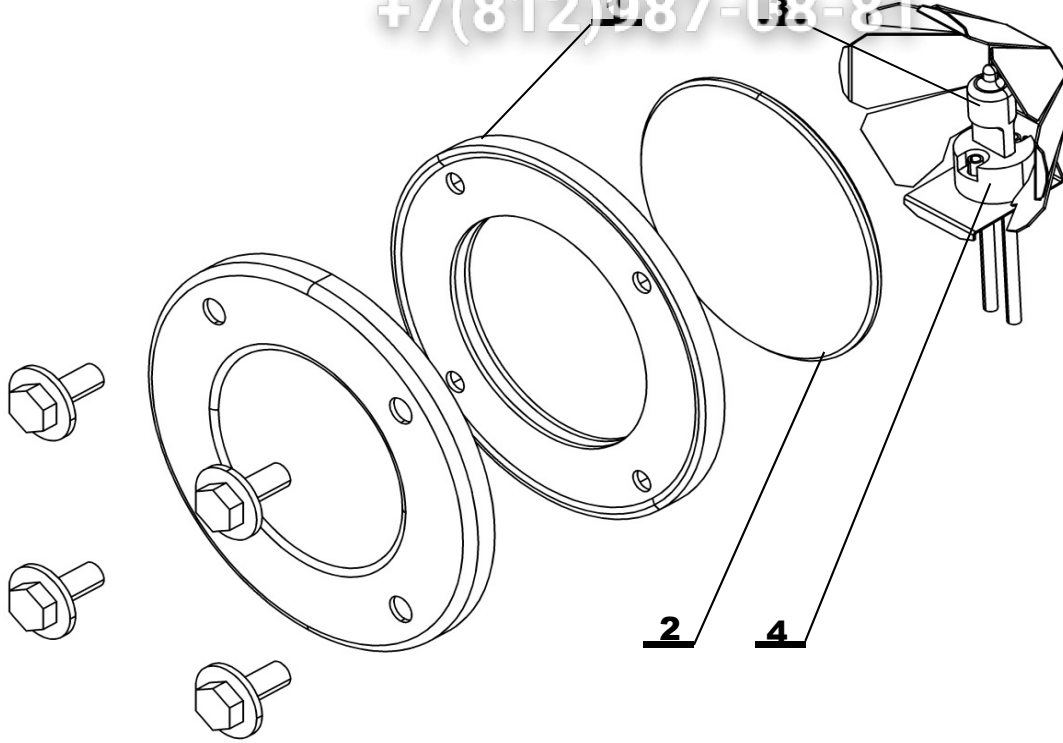

Зип-Общепит

vsezip.ru

+7(812)987-08-81

Position	Code	Name	For type of combi steamer			
			B2011i	B2011b	O2011i	O2011b
1	AX07-0005	LIGHT SEAL VISION	•	•	•	•
2	AX07-0004	GLASS PLATE	•	•	•	•
3	EA13-0100	HALOGEN LAMP	•	•	•	•
4	EA13-0101	HALOGEN LAMP BASE	•	•	•	•

Note: