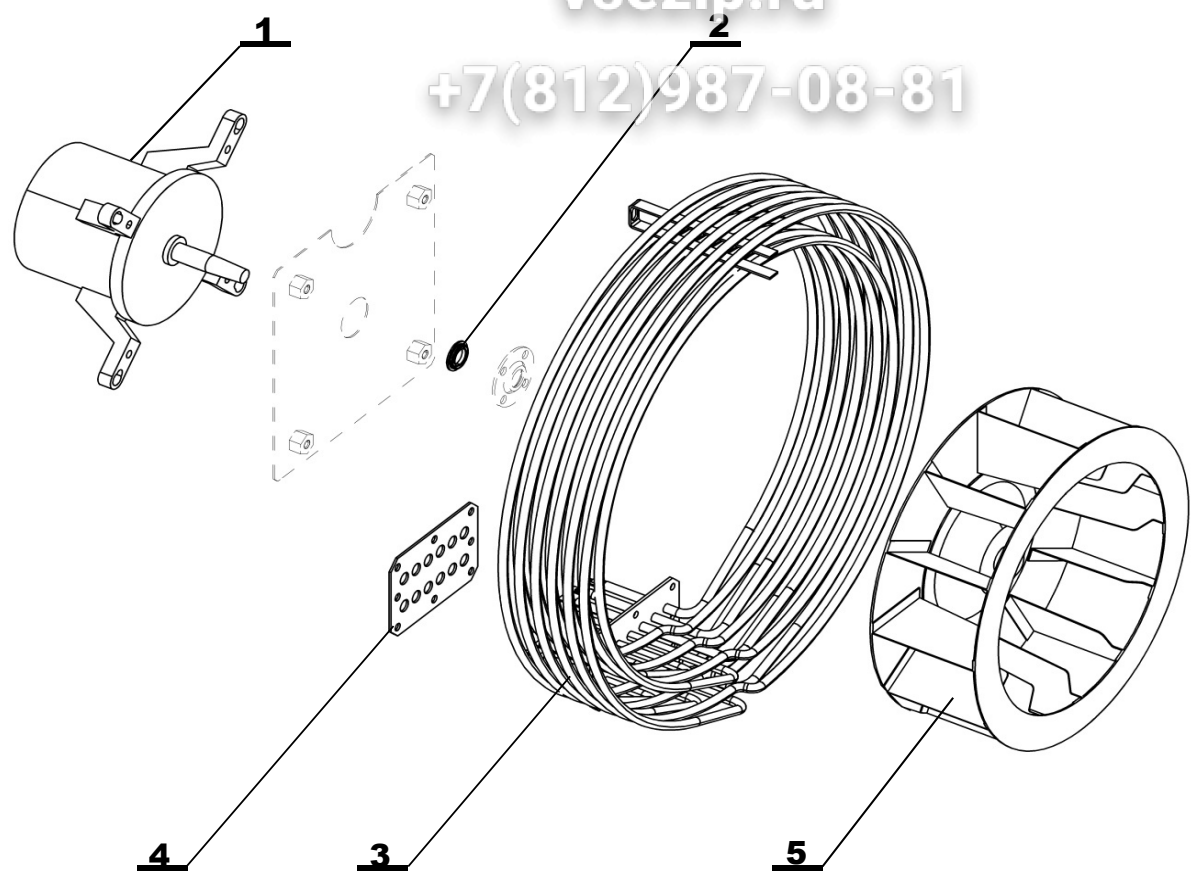

3ип Общепит
MOTOR - VENTILATOR

vsezip.ru

+7(812)987-08-81

Position	Code	Name	For type of combi steamer			
			B2021i	B2021b	O2021i	O2021b
1	EA11-0014	MOTOR HANNING L9 EB30	•	•	•	•
2	AX00-0006	MOTOR SEAL	•	•	•	•
3	AX00-0018	SPACE HEATING ELEMENT 29 kW	•	•	•	•
4	AX00-0020	SEAL	•	•	•	•
5	AX09-0006	VENTILATOR FAN ø 320mm/110mm	•	•	•	•

Note: