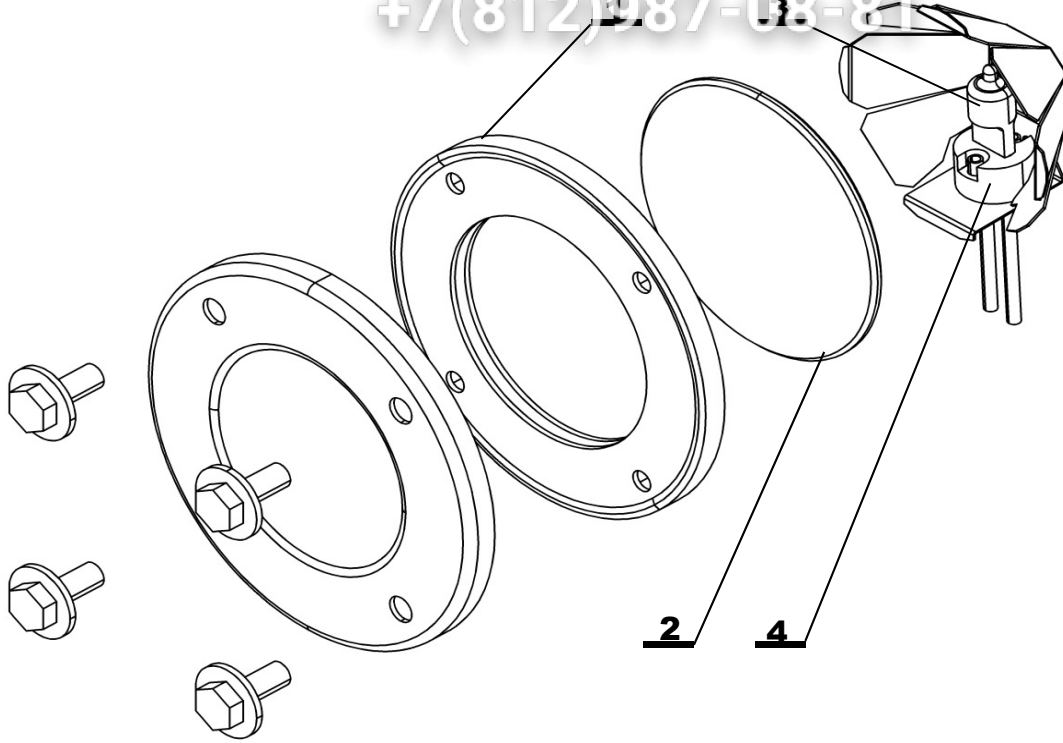

Зип-Общепит

vsezip.ru

+7(812)987-08-81

Position	Code	Name	For type of combi steamer			
			B2021i	B2021b	O2021i	O2021b
1	AX07-0005	LIGHT SEAL VISION	•	•	•	•
2	AX07-0004	GLASS PLATE	•	•	•	•
3	EA13-0100	HALOGEN LAMP	•	•	•	•
4	EA13-0101	HALOGEN LAMP BASE	•	•	•	•

Note: