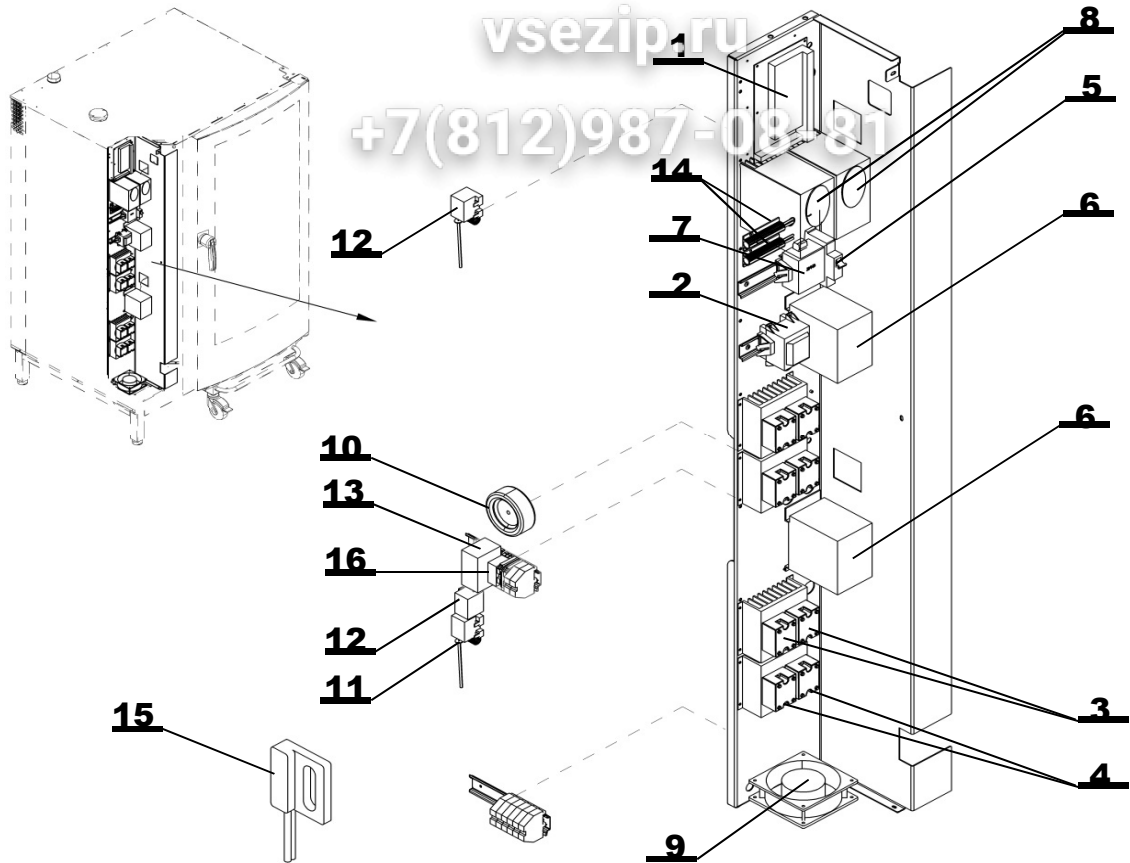

		Page
1	Control panel	4
2	Power panel	5 - 6
3	Temperature sensors	7
4	Motor, ventilator, heating	8
5	Boiler	9
6	Light	10
7	Flap valve	11
8	Water distribution system	12 - 13
9	Drainage system	14 - 15
10	Automatic cleaning system	16
11	Door	17
12	Accessories	18

3 тип Общепит

CONTROL PANEL

vsezip.ru

+7(812)987-08-81

Position	Code	Name	For type of combi steamer			
			B2021i	B2021b	O2021i	O2021b
1	AC21-1805/CH1	WHOLE LEFT CORNER WITH ELECTRONIC 2021-BLUE	•	•		
1	AC21-1806/CH1	WHOLE LEFT CORNER WITH ELECTRONIC 2021-ORANGE			•	•
2	XC10-2000	ELECTRONIC BOARD SET VISION-BLUE Freescale 2011	•	•		
2	XC10-2100	ELECTRONIC BOARD SET VISION-ORANGE Freescale 2011			•	•
3	EA05-0052	USB CABLE	•	•	•	•
4	SP21-0001	USB COVER	•	•	•	•
5	AP10-0021	COVER OF ELECTRONICS	•	•	•	•
6	EA13-0151	AUXILIARY LOUD-SPEAKER	•	•	•	•

Note:

1 Blue	AC21-1805/S/CH1	LEFT CORNER PLATE 2021 - BLUE WITH USB CONNECTOR	•	•		
1 Orange	AC21-1806/S/CH1	LEFT CORNER PLATE 2021 - ORANGE WITH USB CONNECTOR			•	•

Зип-Общепит

vsezip.ru
+7(812)987-09181