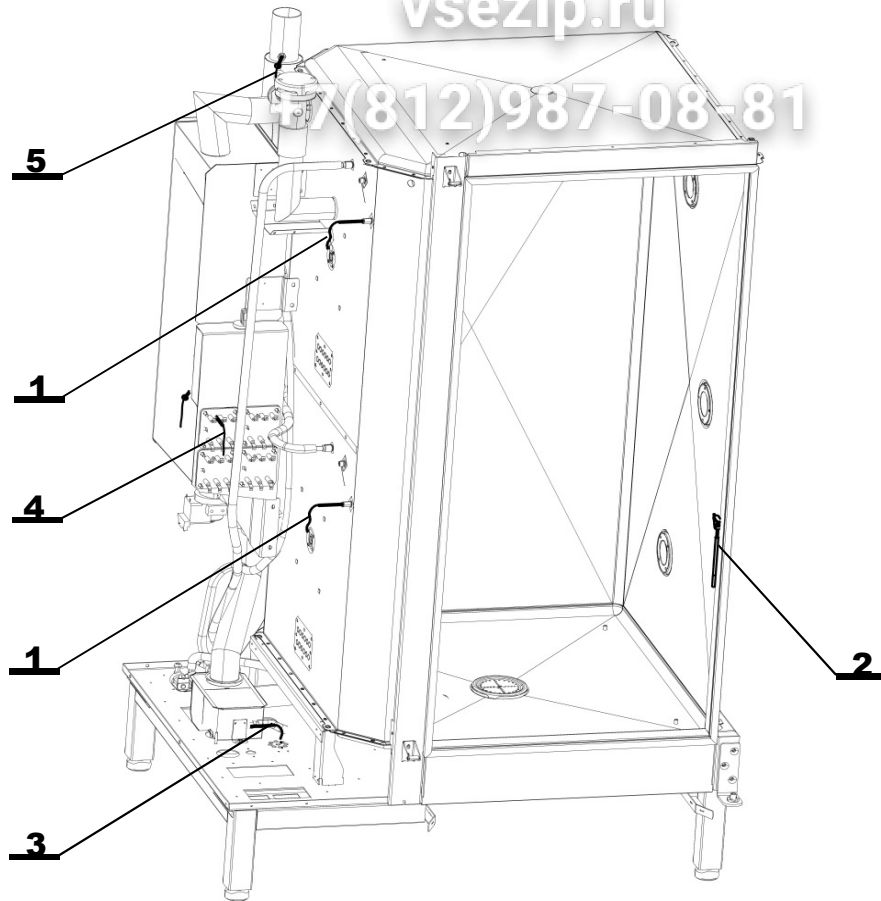

ТЕМПЕРАТУРНИ СЕНЗОРИ

Зип-Общепит

vsezip.ru

+7(812)987-08-81

Position	Code	Name	For type of combi steamer			
			B2021i	B2021b	O2021i	O2021b
1	EA10-0103	COOKING CHAMBER AND STEAM TEMP. SENSOR	•	•	•	•
2	EA10-0114	CORE PROBE (meat probe) - Blue - 4 point 1221, 2011, 2021	•	•		
2a	EA10-0112	CORE PROBE (meat probe) - Orange - 1 point 1221, 2011, 2021			•	•
3	EA10-0105	DRAIN and BOILER TEMP. SENSOR 2011, 2021	•	•	•	•
4	EA10-0105	DRAIN and BOILER TEMP. SENSOR 2011, 2021		•		•
5	EA10-0103	COOKING CHAMBER AND STEAM TEMP. SENSOR		•		•

Note: