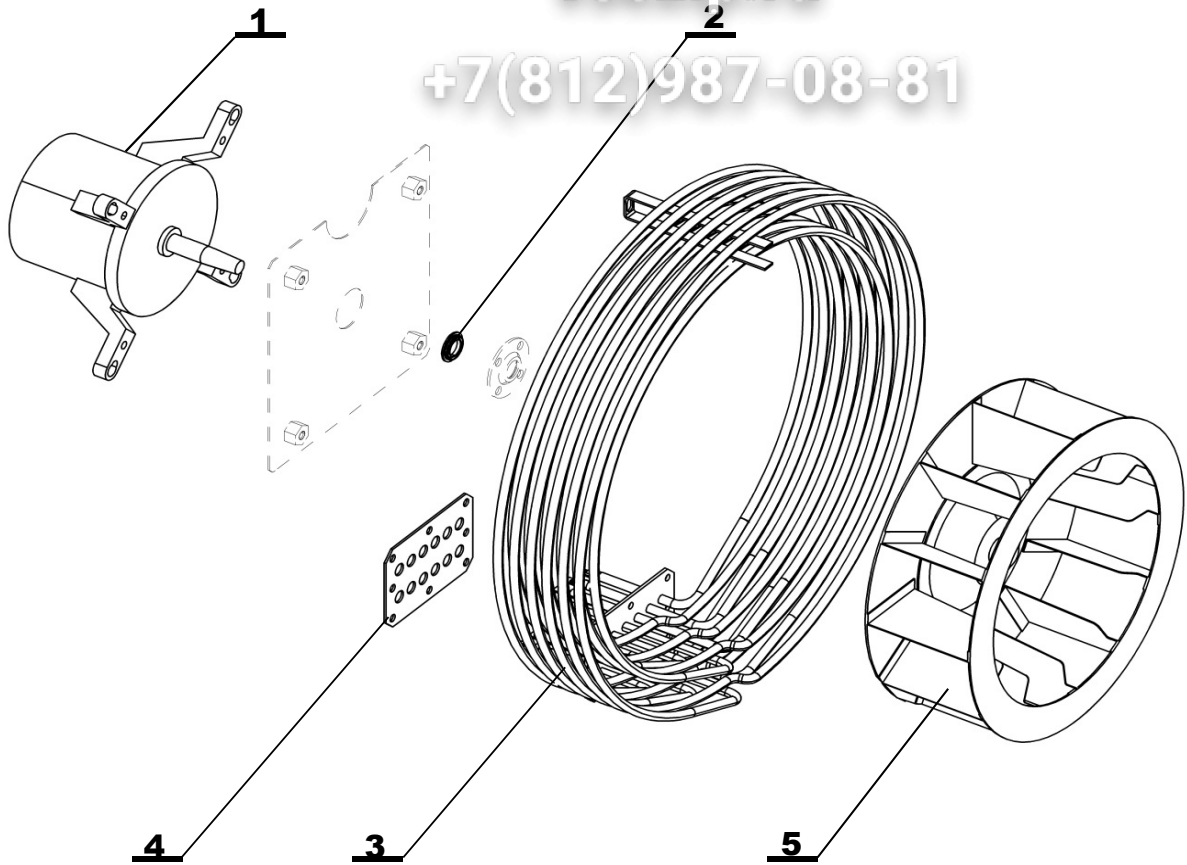

3ип Общепит
MOTOR - VENTILATOR

vsezip.ru

+7(812)987-08-81

Position	Code	Name	For type of combi steamer			
			B2021i	B2021b	O2021i	O2021b
1	EA11-0014	MOTOR HANNING L9 EB30	•	•	•	•
2	AX00-0006	MOTOR SEAL	•	•	•	•
3	AX00-0018	SPACE HEATING ELEMENT 29 kW	•	•	•	•
4	AX00-0020	SEAL	•	•	•	•
5	AX09-0006	VENTILATOR FAN ø 320mm/110mm	•	•	•	•

Note: