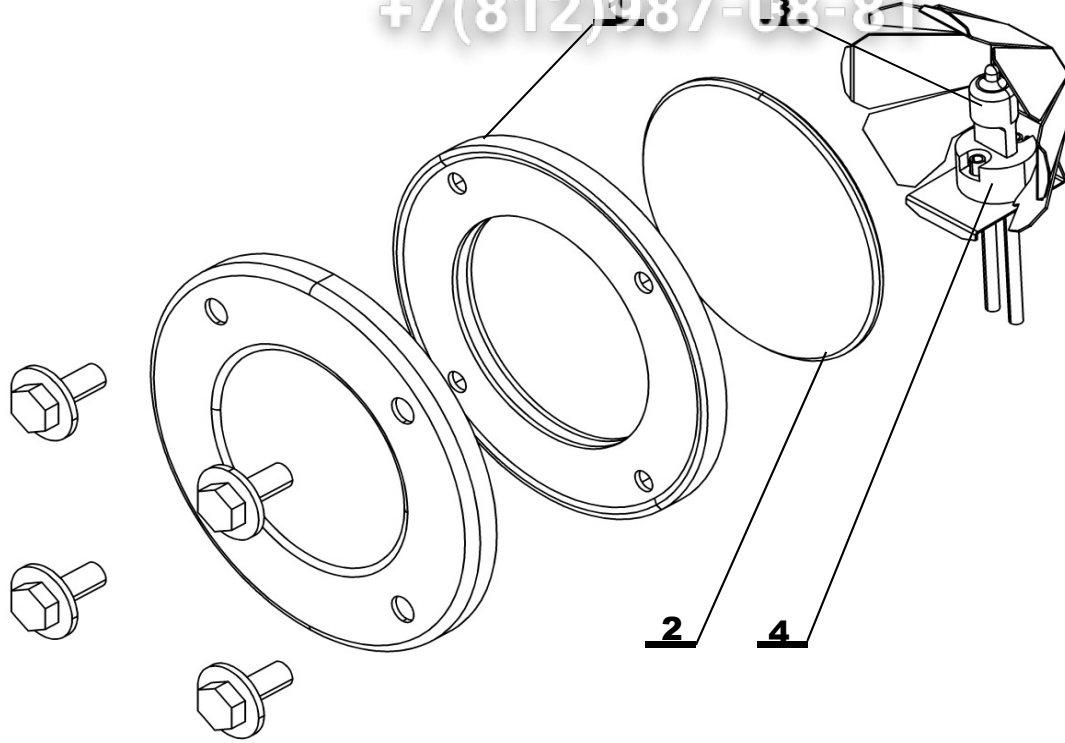

Зип-Общепит

vsezip.ru

+7(812)987-08-81

Position	Code	Name	For type of combi steamer			
			B2021i	B2021b	O2021i	O2021b
1	AX07-0005	LIGHT SEAL VISION	•	•	•	•
2	AX07-0004	GLASS PLATE	•	•	•	•
3	EA13-0100	HALOGEN LAMP	•	•	•	•
4	EA13-0101	HALOGEN LAMP BASE	•	•	•	•

Note: