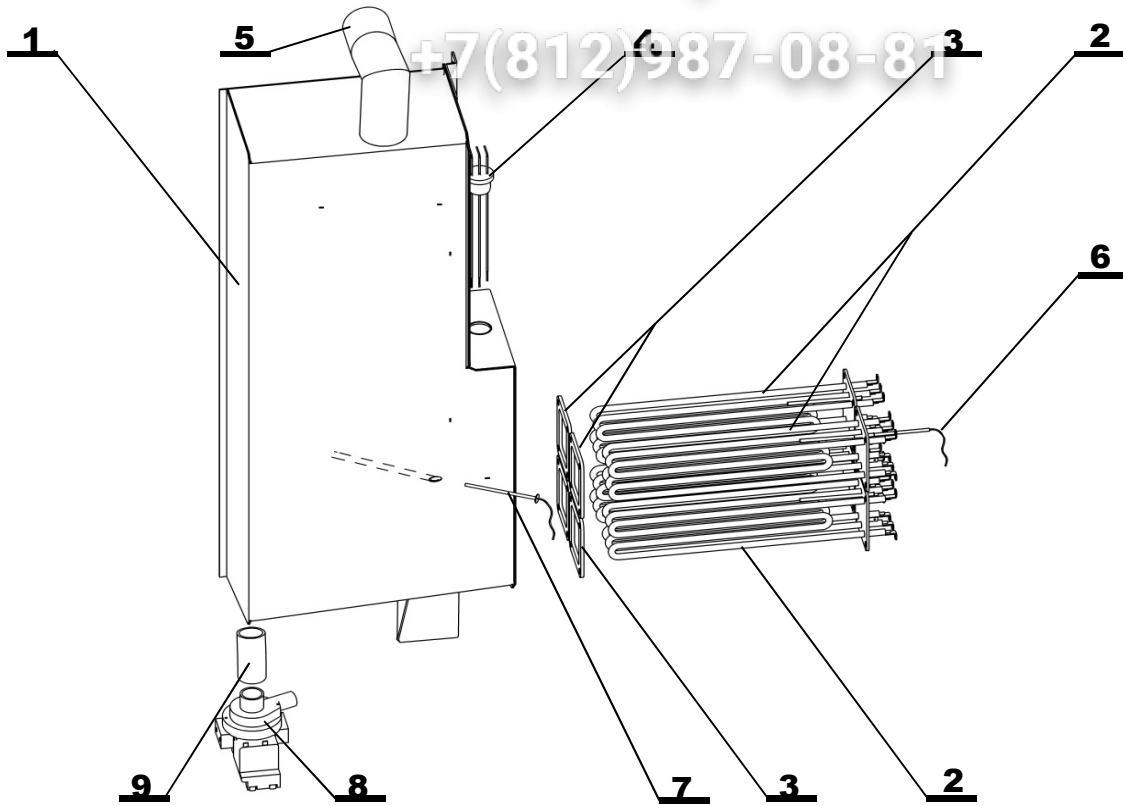

Зип Общепит

vsezip.ru

+7(812)987-08-81

Position	Code	Name	For type of combi steamer			
			B2021i	B2021b	O2021i	O2021b
1	AC24-1000	BOILER 2021 VISION		•		•
2	EX24-0008	BOILER HEATING ELEMENT 12 kW VISION		•		•
3	AX24-0002	BOILER HEATING ELEMENT SEAL		•		•
4	AC24-0602	WATER LEVEL SENSOR VISION		•		•
5	ZA10-0501	SILICON TUBE CONNECTION		•		•
6	EA10-0104	DRAIN and BOILER TEMP. SENSOR 623, 611, 1011, 1221		•		•
7	EA04-0011	THERMAL FUSE BOILER 140 °C		•		•
8	EA12-0001	PUMP		•		•
9	ZA11-0901	CONNECTING HOSE PUMP-BOILER		•		•

Note: