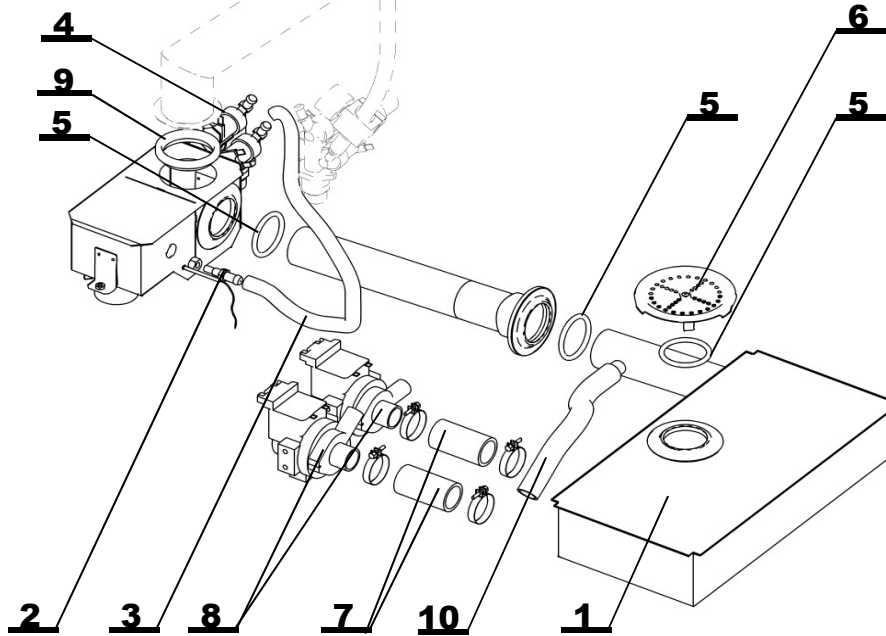

Position	Code	Name	For type of combi steamer			
			B2021i	B2021b	O2021i	O2021b
1	AC32-1700	CLEANING BOX 2021	•	•		
2	AT01-0013	NOZZLE	•	•		
3	AT26-0012	HOSE VALVE-RED. VALVE	•	•		
4	EA12-0056	TRIPLE SOLENOID VALVE	•	•		
5	ZA13-1549	O-RING	•	•		
6	AC02-2202	DRAIN CAP	•	•		
7	AA00-0030	HOSE 70 mm BLACK	•	•		
8	EA12-0001	PUMP	•	•		
9	AX04-0002	SEAL ø 50	•	•		
10	AA26-0153	HOSE 16/22 - 200	•	•		

Note: