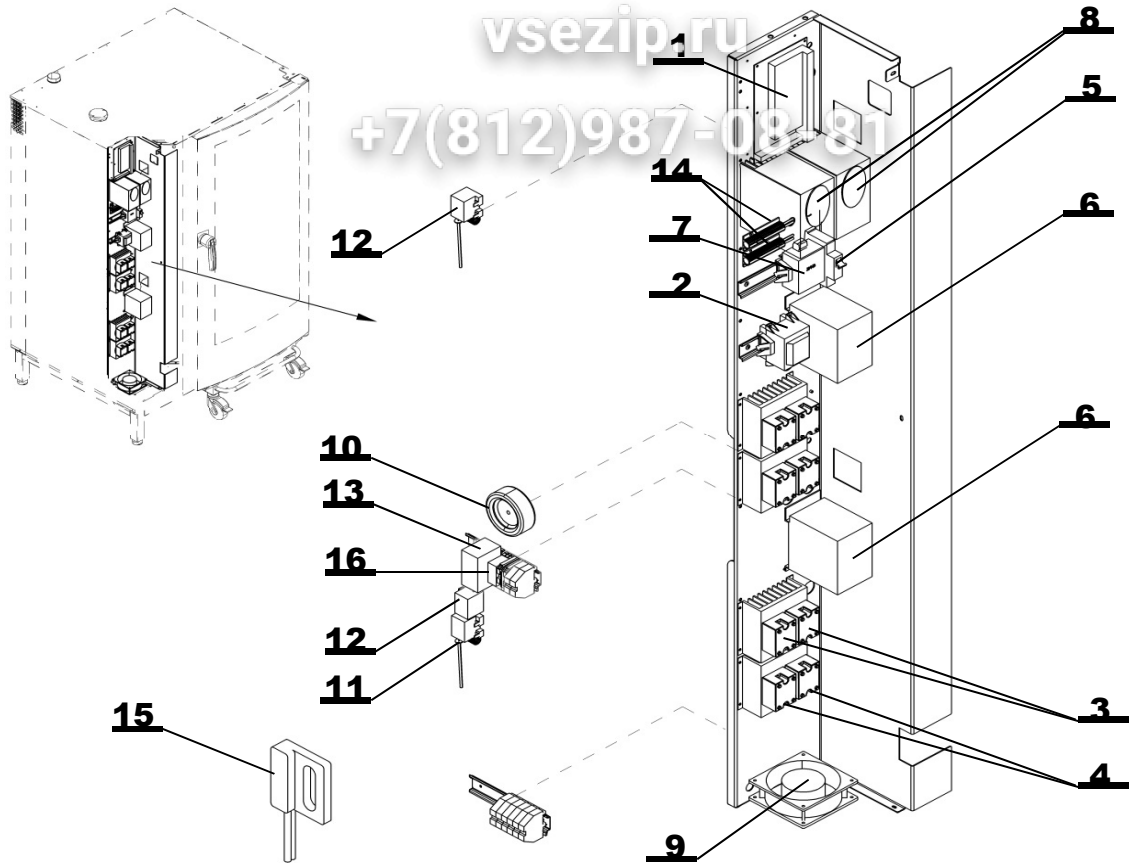

		Page
1	Control panel	4
2	Power panel	5 - 6
3	Temperature sensors	7
4	Motor, ventilator, heating	8
5	Boiler	9
6	Light	10
7	Flap valve	11
8	Water distribution system	12 - 13
9	Drainage system	14 - 15
10	Automatic cleaning system	16
11	Door	17
12	Accessories	18

3 тип Общепит

CONTROL PANEL

vsezip.ru

+7(812)987-08-81

Position	Code	Name	For type of combi steamer			
			B2021i	B2021b	O2021i	O2021b
1	AC21-1805/CH1	WHOLE LEFT CORNER WITH ELECTRONIC 2021-BLUE	•	•		
1	AC21-1806/CH1	WHOLE LEFT CORNER WITH ELECTRONIC 2021-ORANGE			•	•
2	XC10-2000	ELECTRONIC BOARD SET VISION-BLUE Freescale 2011	•	•		
2	XC10-2100	ELECTRONIC BOARD SET VISION-ORANGE Freescale 2011			•	•
3	EA05-0052	USB CABLE	•	•	•	•
4	SP21-0001	USB COVER	•	•	•	•
5	AP10-0021	COVER OF ELECTRONICS	•	•	•	•
6	EA13-0151	AUXILIARY LOUD-SPEAKER	•	•	•	•

Note:

1 Blue	AC21-1805/S/CH1	LEFT CORNER PLATE 2021 - BLUE WITH USB CONNECTOR	•	•		
1 Orange	AC21-1806/S/CH1	LEFT CORNER PLATE 2021 - ORANGE WITH USB CONNECTOR			•	•

Зип-Общепит

vsezip.ru
+7(812)987-09181