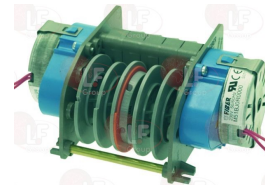

240 seconds cycle
230V 50Hz
for Dishwasher (MACH) MS350

MACH 500001000

MACH 80002359

3322064 CONTROLLER P255 5 CAMS

1st cycle 360 seconds
2nd cycle 6 seconds
230V 50/60Hz
for Pan/utensilwashing machines (MACH) MLP50
MLP60E