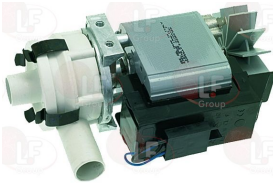

MACH 512049600

MACH 80004271

MACH 512050800

MACH 80004317

MACH 512075900

3122001 ELECTRO-PUMP GRE 1001XR
190W 230V 50Hz
inlet external $\varnothing$ 24 mm - outlet external $\varnothing$ 24 mm

MACH 512006900

MACH 80002817

3122802 ELECTROPUMP FIR 1227LH 2.70HP
inlet external $\varnothing$ 63 mm - outlet external $\varnothing$ 48 mm
2.70HP 220/400V 50Hz - Rpm 2800
for Pan/utensilwashing machines (MACH) MLP60
MLP60E