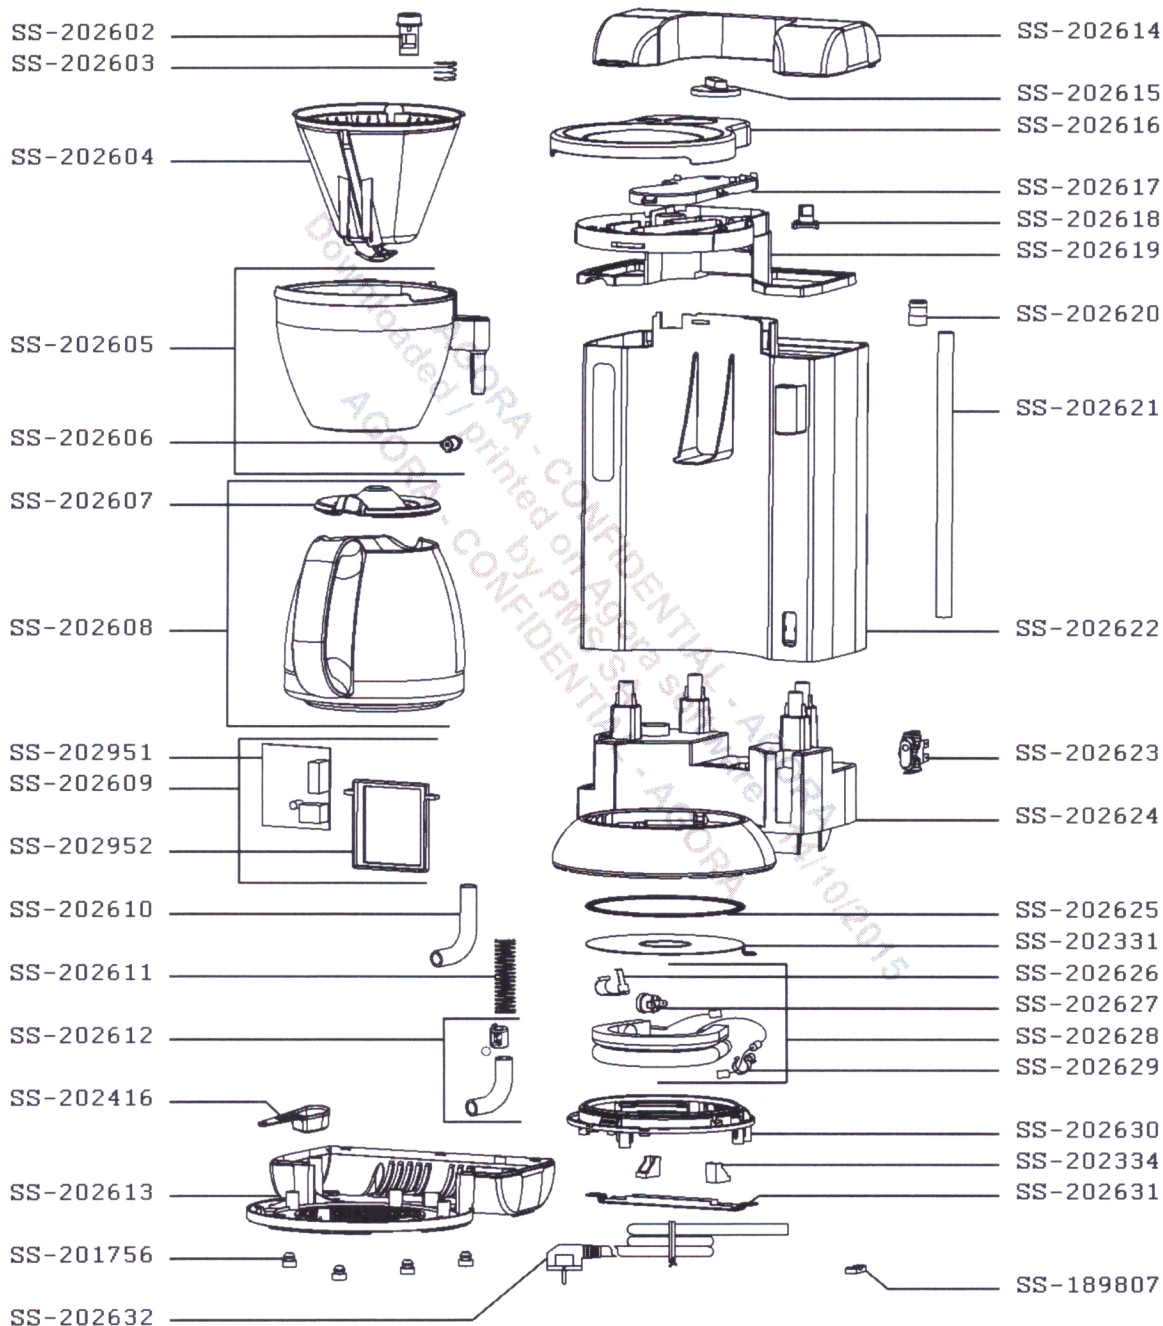

Tefal

vsezip.ru

+7(812)987-08-81

CM390811/87A

N°	Référence	Description	Qté	Commentaire
SS-189807	SS-189807	GUIDE/CORDON	1,00	
SS-201756	SS-201756	PIED	1,00	
SS-202331	SS-202331	PLAQUE	1,00	
SS-202334	SS-202334	CALE	1,00	
SS-202416	SS-202416	CUILLERE	1,00	
SS-202602	SS-202602	BOUTON	1,00	
SS-202603	SS-202603	RESSORT	1,00	
SS-202604	SS-202604	PORTE-FILTRE	1,00	
SS-202605	SS-202605	SUPPORT/PORTE-FILTRE	1,00	
SS-202606	SS-202606	POUSSOIR	1,00	
SS-202607	SS-202607	COUVERCLE/VERSEUSE	1,00	
SS-202608	SS-202608	VERSEUSE+COUVERCLE	1,00	
SS-202609	SS-202609	CARTE ELECTRONIQUE+SUPPORT	1,00	
SS-202610	SS-202610	TUYAU/PETIT	1,00	
SS-202611	SS-202611	RESSORT	1,00	
SS-202612	SS-202612	TUYAU/LONG+CLAPET	1,00	
SS-202613	SS-202613	FOND	1,00	
SS-202614	SS-202614	COUVERCLE/RESERVOIR	1,00	
SS-202615	SS-202615	BOUTON.AROMA	1,00	
SS-202616	SS-202616	COUVERCLE/PORTE-FILTRE	1,00	
SS-202617	SS-202617	CAPOT/DIFFUSEUR	1,00	
SS-202618	SS-202618	VANNE.AROMA	1,00	
SS-202619	SS-202619	DIFFUSEUR	1,00	
SS-202620	SS-202620	RACCORD	1,00	
SS-202621	SS-202621	TUBE	1,00	
SS-202622	SS-202622	RESERVOIR	1,00	
SS-202623	SS-202623	INTERRUPTEUR	1,00	
SS-202624	SS-202624	CORPS	1,00	
SS-202625	SS-202625	JOINT	1,00	
SS-202626	SS-202626	BRIDE/THERMOSTAT	1,00	
SS-202627	SS-202627	THERMOSTAT	1,00	
SS-202628	SS-202628	RESISTANCE+FUSIBLE	1,00	
SS-202629	SS-202629	BRIDE/FUSIBLE	1,00	

SS-202630	SS-202630	SUPPORT/PLAQUE	1,00
SS-202631	SS-202631	BRIDE/RESISTANCE	1,00
SS-202632	SS-202632	CORDON	1,00
SS-202951	SS-202951	CARTE ELECTRONIQUE/PUISSANCE	1,00
SS-202952	SS-202952	SUPPORT/CARTE ELECTRONIQUE	1,00