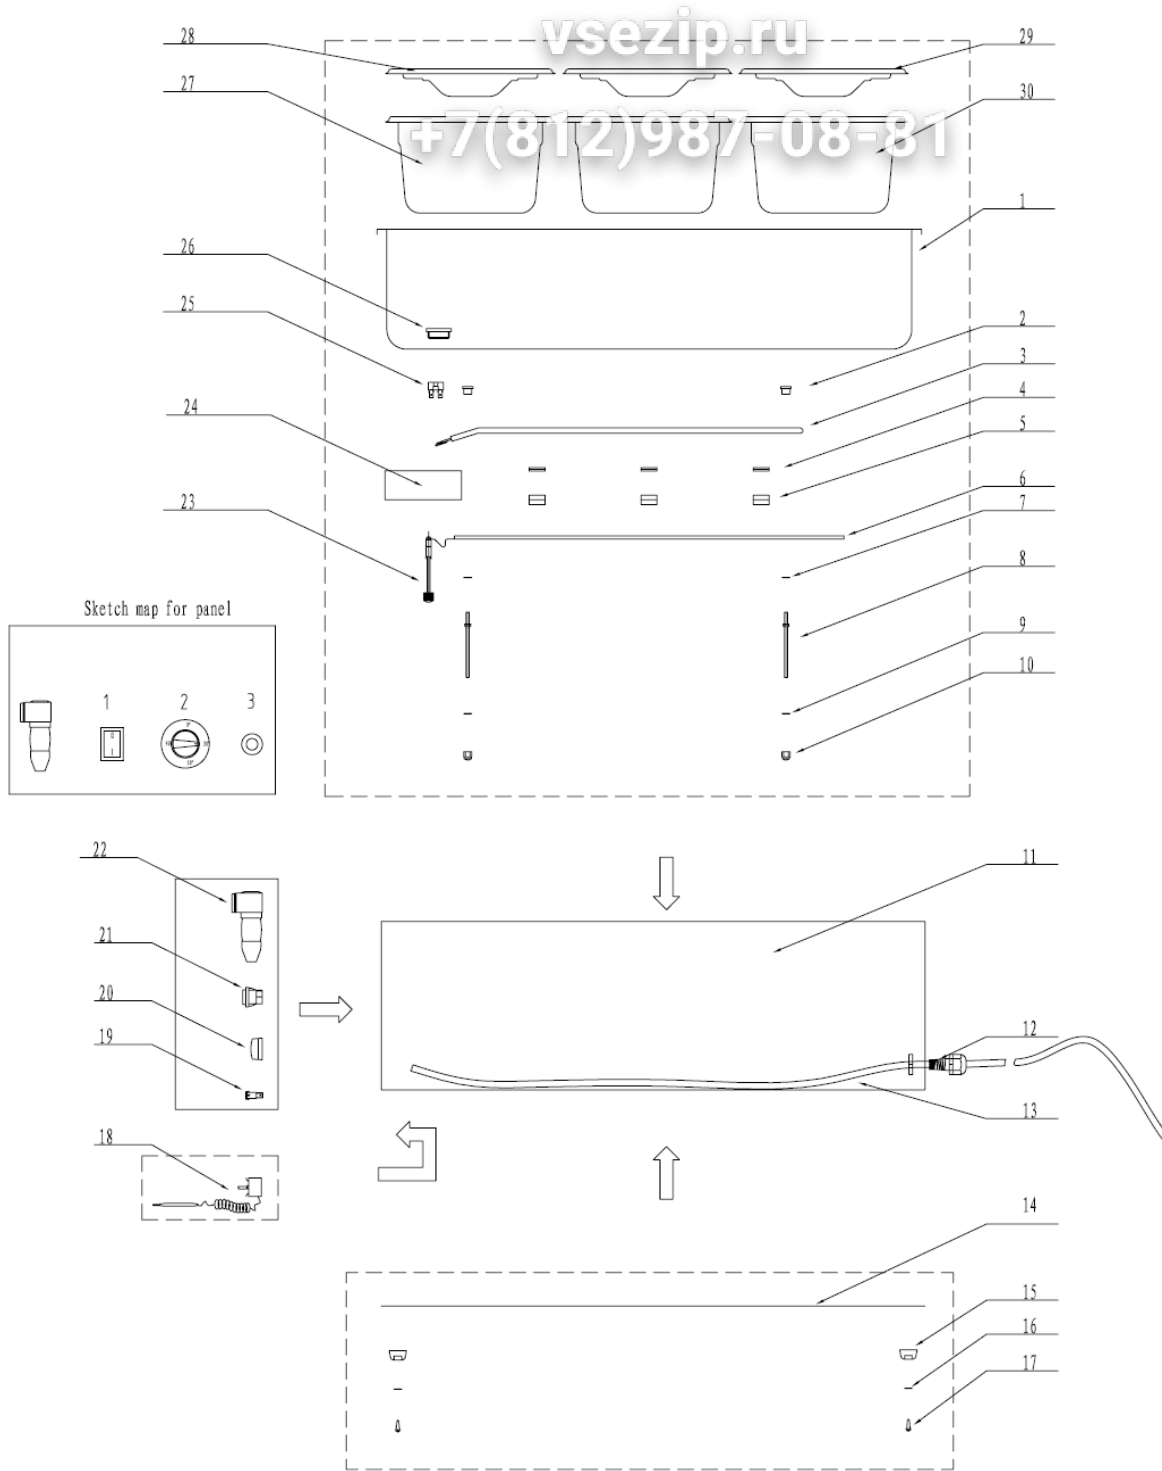

**Exploded diagram and spare parts list**

Buffalo Bar Marie L371 S007 S047 L310 S077

For machines from 2009 onward; Batch No. 08N2505 or later (PO No. 95333 or later)

Exploded diagram and spare parts list