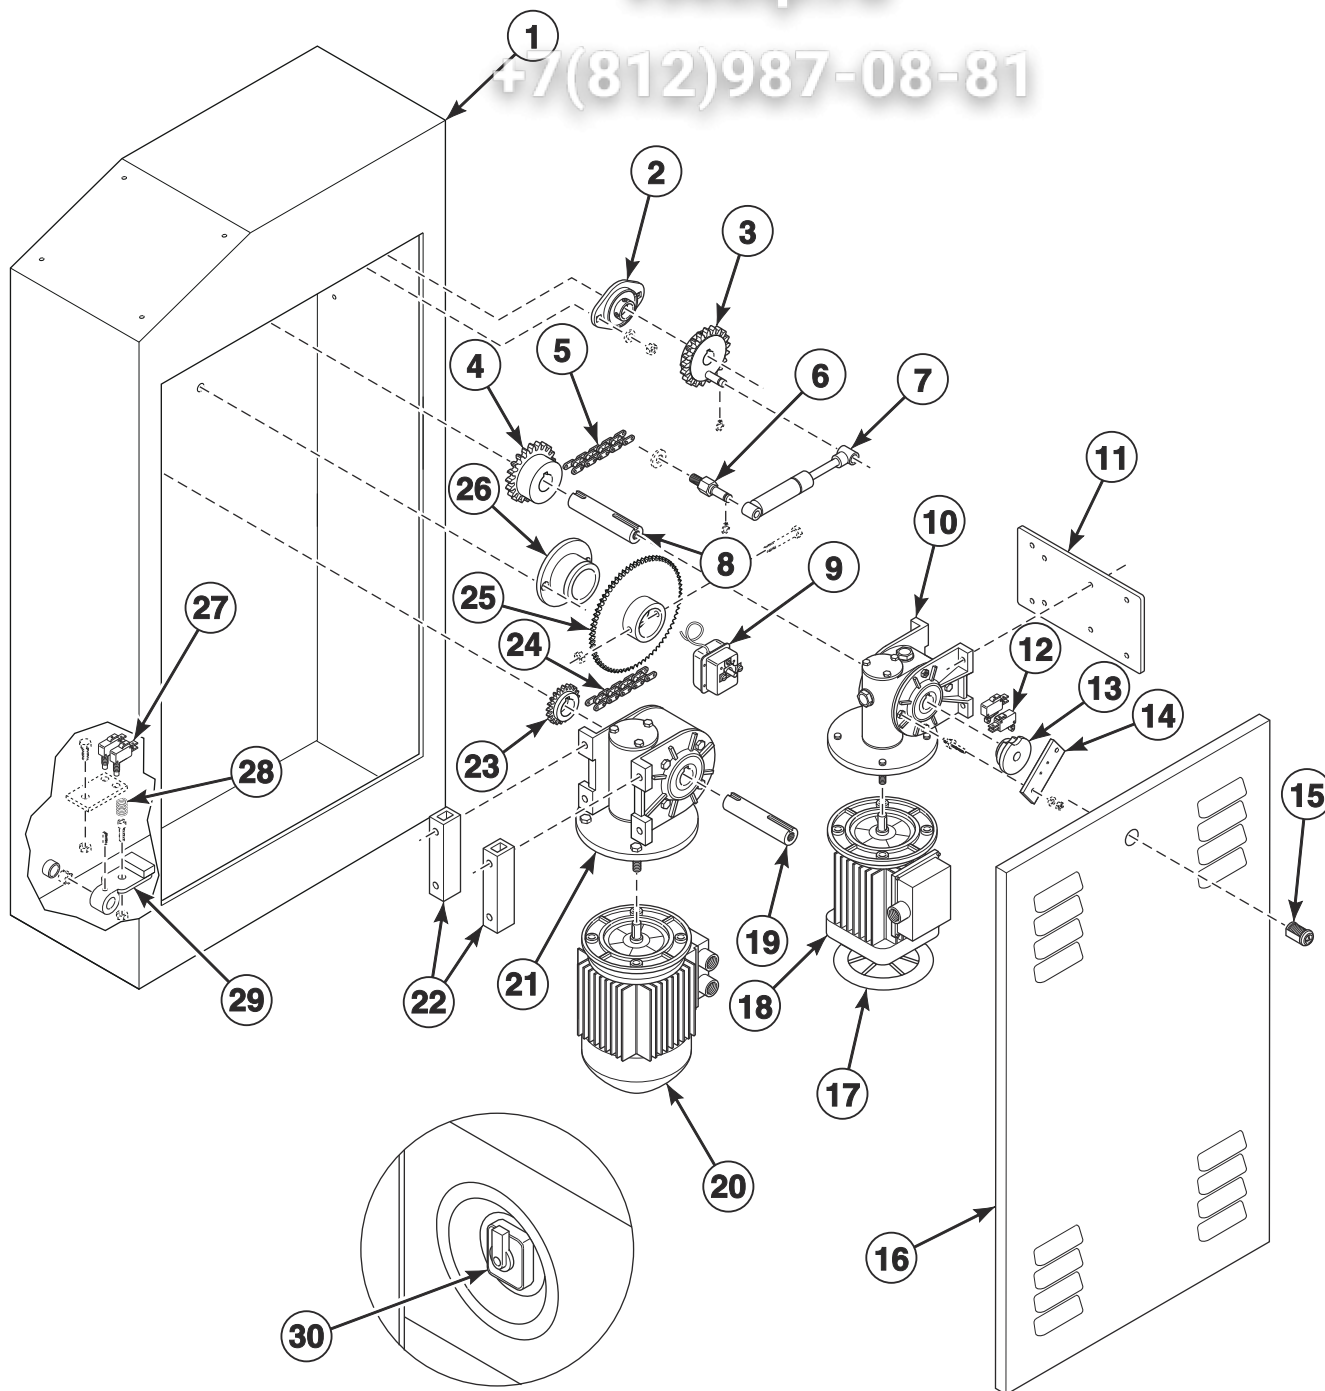

Frame Assembly

Вип общепит

vsezip.ru

+7(812)987-08-81

FWF233P_D1087

Frame Assembly

REF	PART NO.	DESCRIPTION	COMMENTS
	GM580000024	Pre-Programmed Logic Board	Models through 4/19/09
	GM508000005	Pre-Programmed Logic Board	Models starting 4/20/09
	GM580000022	Relay Printboard	Models through 4/19/09
	GM508000006	Relay Printboard	Models starting 4/20/09
	GMATV11PU12M2E	Inverter	
	GM019043	Linen Pipe Support	Model RI1600/30AVL
	GM020019	Linen Pipe	Model RI1600/30AVL
	GM027017	Linen Fork	Model RI1600/30AVL
1	GM490100002	Side Plate	Right
	GM019002	Side Plate	Left
2	GM011039	Support	
3	GMZ26PF	Pinion	
4	GMZ26F	Pinion	
5	GM019051	Ironing Plate Chain	
6	GM019029	Pin	
7	GM221017065	Gas Spring	
8	GM01903097	Shaft	
9	GM710V-1841	Safety Thermostat	
10	GMRMI50SPAM14160	Reduction Gear	
11	GM01903197	Anchor Plate	
12	GMCRO831613ER24	Ironing Plate Microswitch	
13	GM019040	Plate	
14	GM019045	Anchor Plate	
15	GM33429	Lock	
	GM334291	Key	
16	GM019006	Door	
17	GMVD100FP	Emergency Handwheel	
18	GM5B54PTAS	Ironing Plate Motor	
19	GM019030	Reduction Gear Shaft	
20	GM5B54PT	Roller Motor	Model RI1600/30
	GM75B54PTVF	Roller Motor	Models RI1600/30AV, RI1600/30AVL and RI2001/30AV
	GM019072	Motor Fan	Models RI1600/30AV, RI1600/30AVL and RI2001/30AV
21	GMRMI501PAM14160	Reduction Gear	
22	GM019058	Roller Reduction Gear Thickness	
23	GMZ17F	Pinion	
24	GM019050	Roller Chain	
25	GMZ52F	Rim	
26	GM019019	Roller Support	
27	GMCRO831318	Pedal Microswitch	
28	GM019015	Pedal Spring	
29	GM019013	Lever	
30	GM580000004	Main Switch	