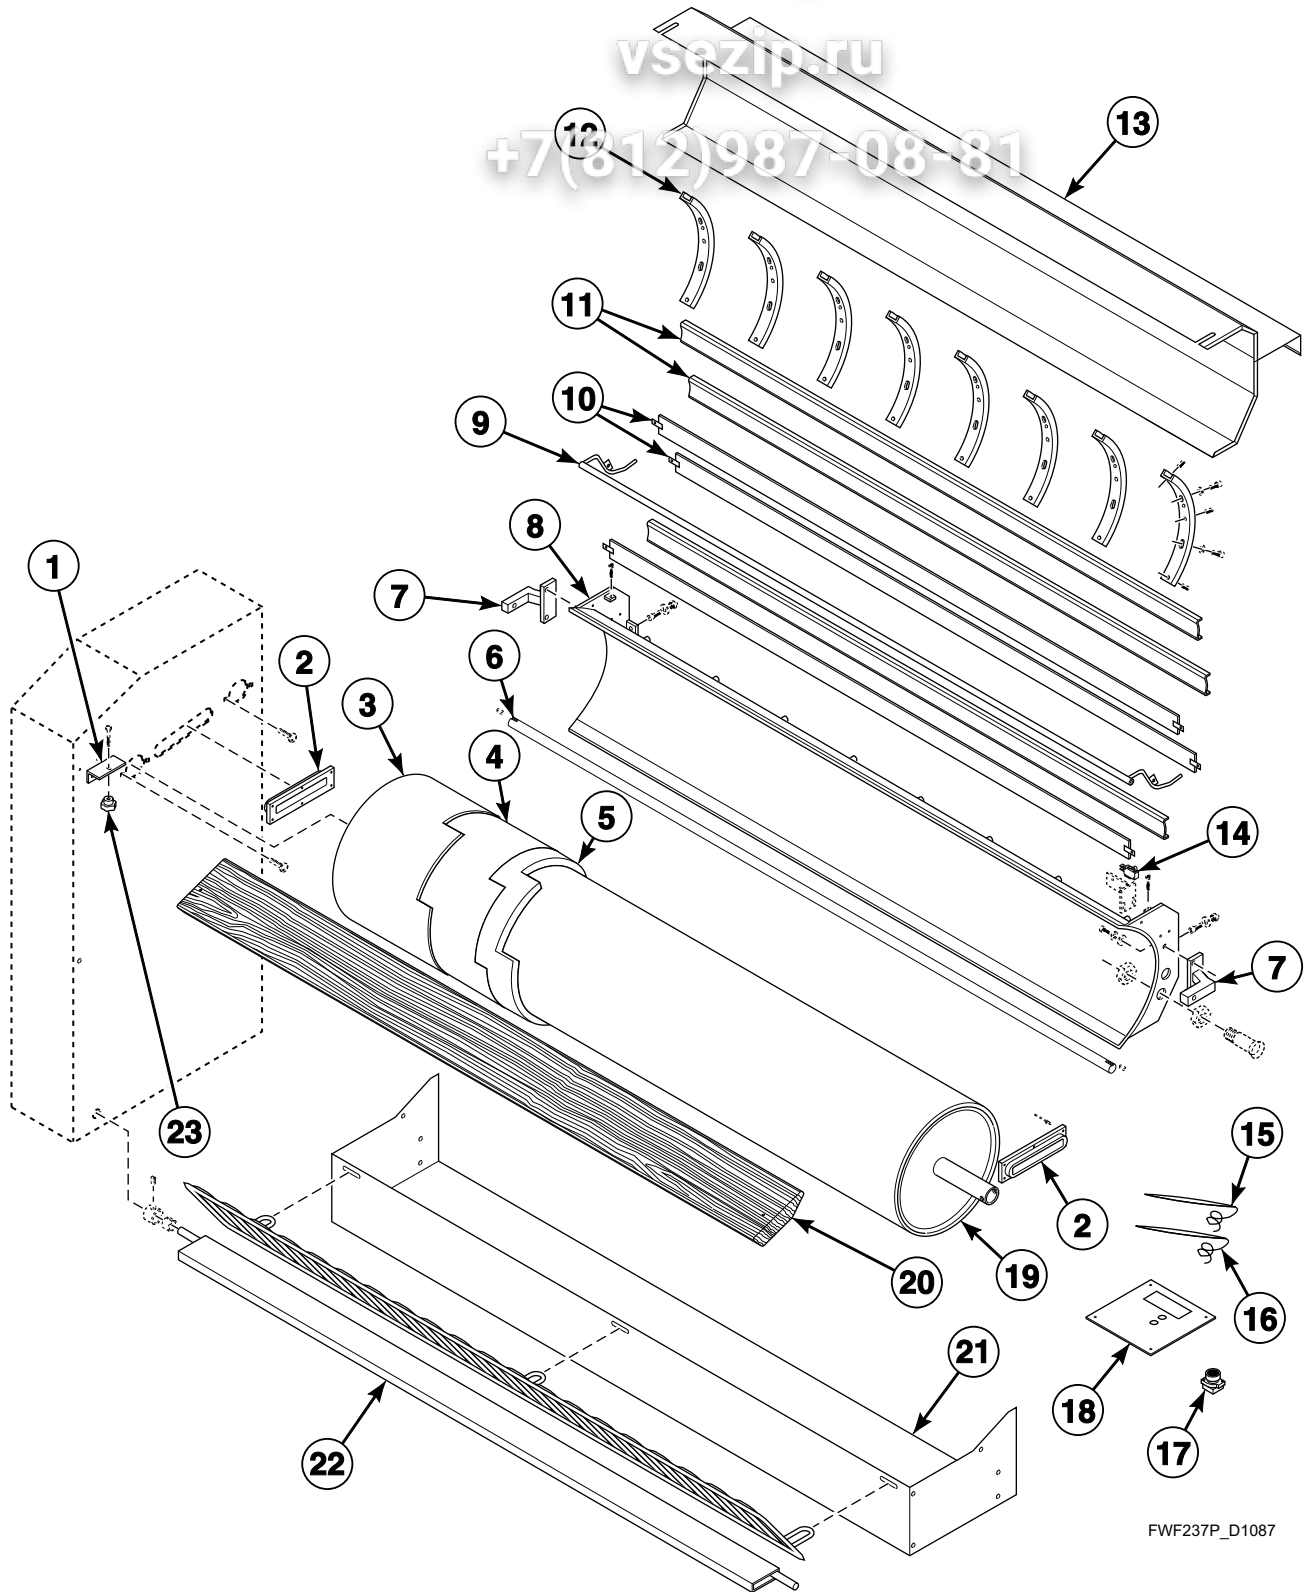

Tray and Roller Assembly

Элп ОбщениТ

vsezip.ru

+7(812)987-08-81

FWF237P_D1087

Tray and Roller Assembly

REF	PART NO.	DESCRIPTION	COMMENTS
1	GM011016	Table Support	
2	GM015031	Slide Guide	
3	GMTN1600	Nomex Ironing Cloth	Models RI1600/30 and RI1600/30AV
	GMTN2000	Nomex Ironing Cloth	Model RI2001/30AV
	GMMN1600	Nomex Ironing Cloth	Model RI1600/30AVL
4	GMM1600	Flannel	Models RI1600/30, RI1600/30AV and RI1600/30AVL
	GMM2000	Flannel	Model RI2001/30AV
5	GMLACC	Steelwool	Models RI1600/30, RI1600/30AV and RI2001/30AV
	GMTENAX1600	Lamellar Padding	Model RI1600/30AVL
6	GM020009	Plate Shaft	Models RI1600/30, RI1600/30AV and RI1600/30AVL
	GM022009	Plate Shaft	Model RI2001/30AV
7	GM019028	Ironing Plate Support	
8	GM020006	Ironing Plate	Models RI1600/30 and RI1600/30AV
	GM022006	Ironing Plate	Model RI2001/30AV
	GM020006CS	Ironing Plate	Model RI1600/30AVL
9	GM020005	Finger Guard	Models RI1600/30, RI1600/30AV and RI1600/30AVL
	GM022005	Finger Guard	Model RI2001/30AV
10	GM047A006	Heating Element	Models RI1600/30, RI1600/30AV and RI1600/30AVL
	GM047A013	Heating Element	Model RI2001/30AV
11	GM020003	Clamp Profile	Models RI1600/30, RI1600/30AV and RI1600/30AVL
	GM022003	Clamp Profile	Model RI2001/30AV
12	GM019011	Clamp	
13	GM020002	Rear Cover	Models RI1600/30, RI1600/30AV and RI1600/30AVL
	GM022002	Rear Cover	Model RI2001/30AV
14	GMCRO831537AX29	Finger Guard Microswitch	
15	GM5060077	Sensor	
16	GM5060076	Sensor	
17	GM480000008	Emergency Stop Button	
18	GM408000001	Keyboard	Model RI1600/30
	GM408000002	Keyboard	Models RI1600/30AV, RI1600/30AVL and RI2001/30AV
19	GM020007	Roller	Models RI1600/30 and RI1600/30AV
	GM022007	Roller	Model RI2001/30AV
	GM020012	Roller	Model RI1600/30AVL
20	GM020008	Wooden Table	Models RI1600/30, RI1600/30AV and RI1600/30AVL
	GM022008	Wooden Table	Model RI2001/30AV
21	GM590100008	Slide	Models RI1600/30, RI1600/30AV and RI1600/30AVL
	GM590100009	Slide	Model RI2001/30AV
22	GM020004ALL	Pedal	Models RI1600/30, RI1600/30AV and RI1600/30AVL
	GM022004ALL	Pedal	Model RI2001/30AV
23	GMVC19230B-MS	Handle