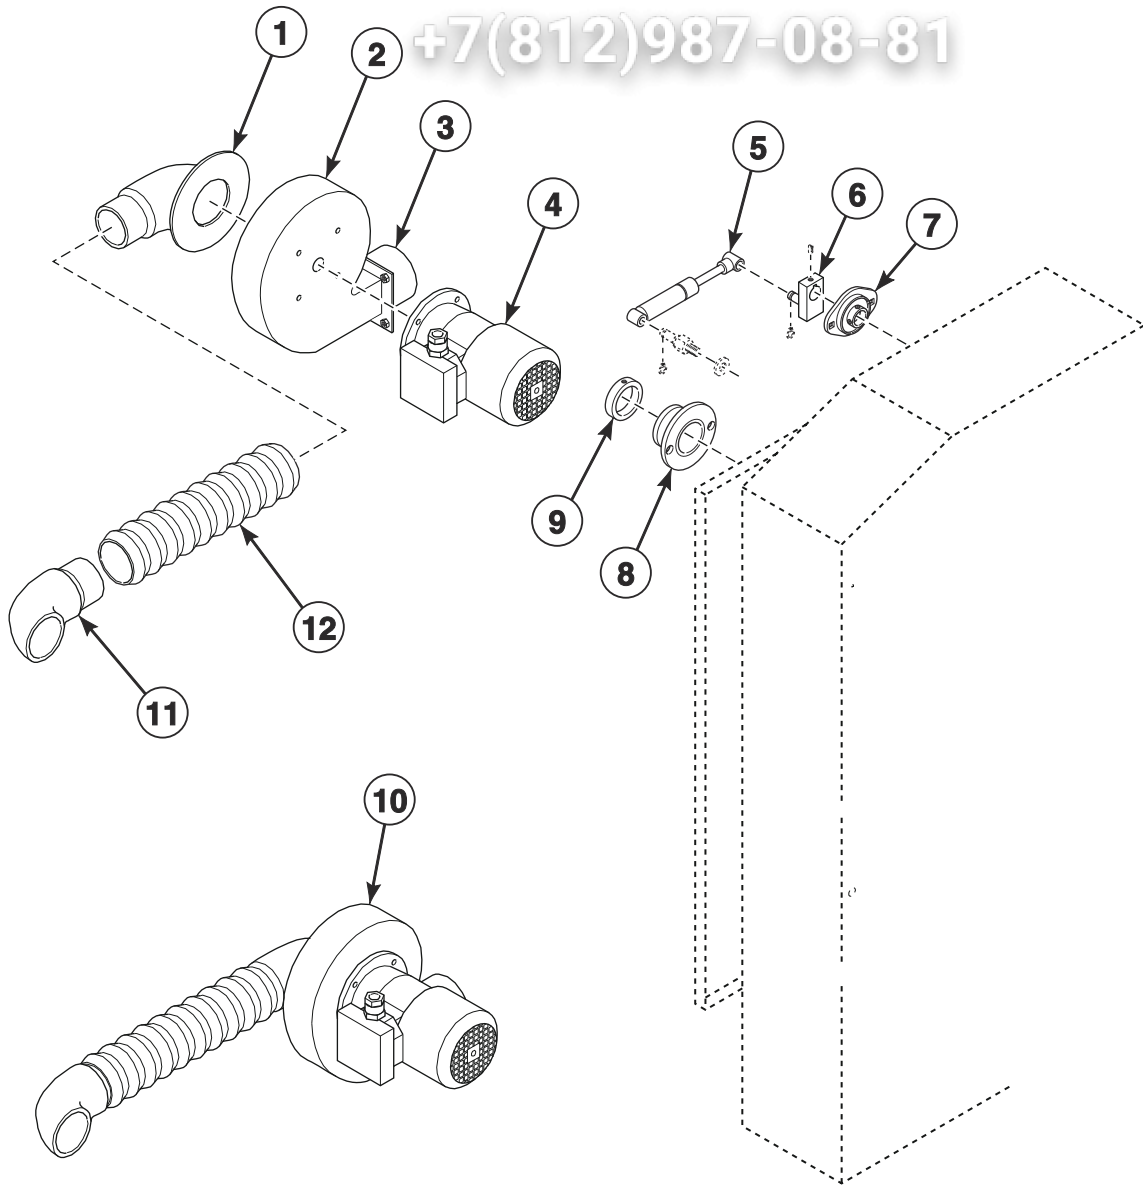

Exhaust Assembly

vsezip.ru

+7(812)987-08-81

FWF234P_D1087

Exhaust Assembly

REF	PART NO.	DESCRIPTION	COMMENTS
1	GM019025	Fan Manifold	Models RI1600/30AV, RI1600/30AVL and RI2001/30AV
2	GM019056M	Centrifugal Fan	Models RI1600/30AV, RI1600/30AVL and RI2001/30AV
3	GM019055C	Union	Models RI1600/30AV and RI2001/30AV
	GM027098	Union	Model RI1600/30AVL
4	GM025B52PM	Exhaust System Motor	Models RI1600/30AV, RI1600/30AVL and RI2001/30AV
5	GM221017065	Gas Spring	
6	GM019027	Ironing Plate Cam	Left
7	GM011039	Support	
8	GM019019	Roller Support	
9	GM019020	Lock Ring	Left
10	GM019055	Exhaust System	Models RI1600/30AV and RI2001/30AV
	GM027055	Exhaust System	Model RI1600/30AVL
11	GM019026	Roller Manifold	Models RI1600/30AV, RI1600/30AVL and RI2001/30AV
12	GM019034	Pipe	Models RI1600/30AV, RI1600/30AVL and RI2001/30AV