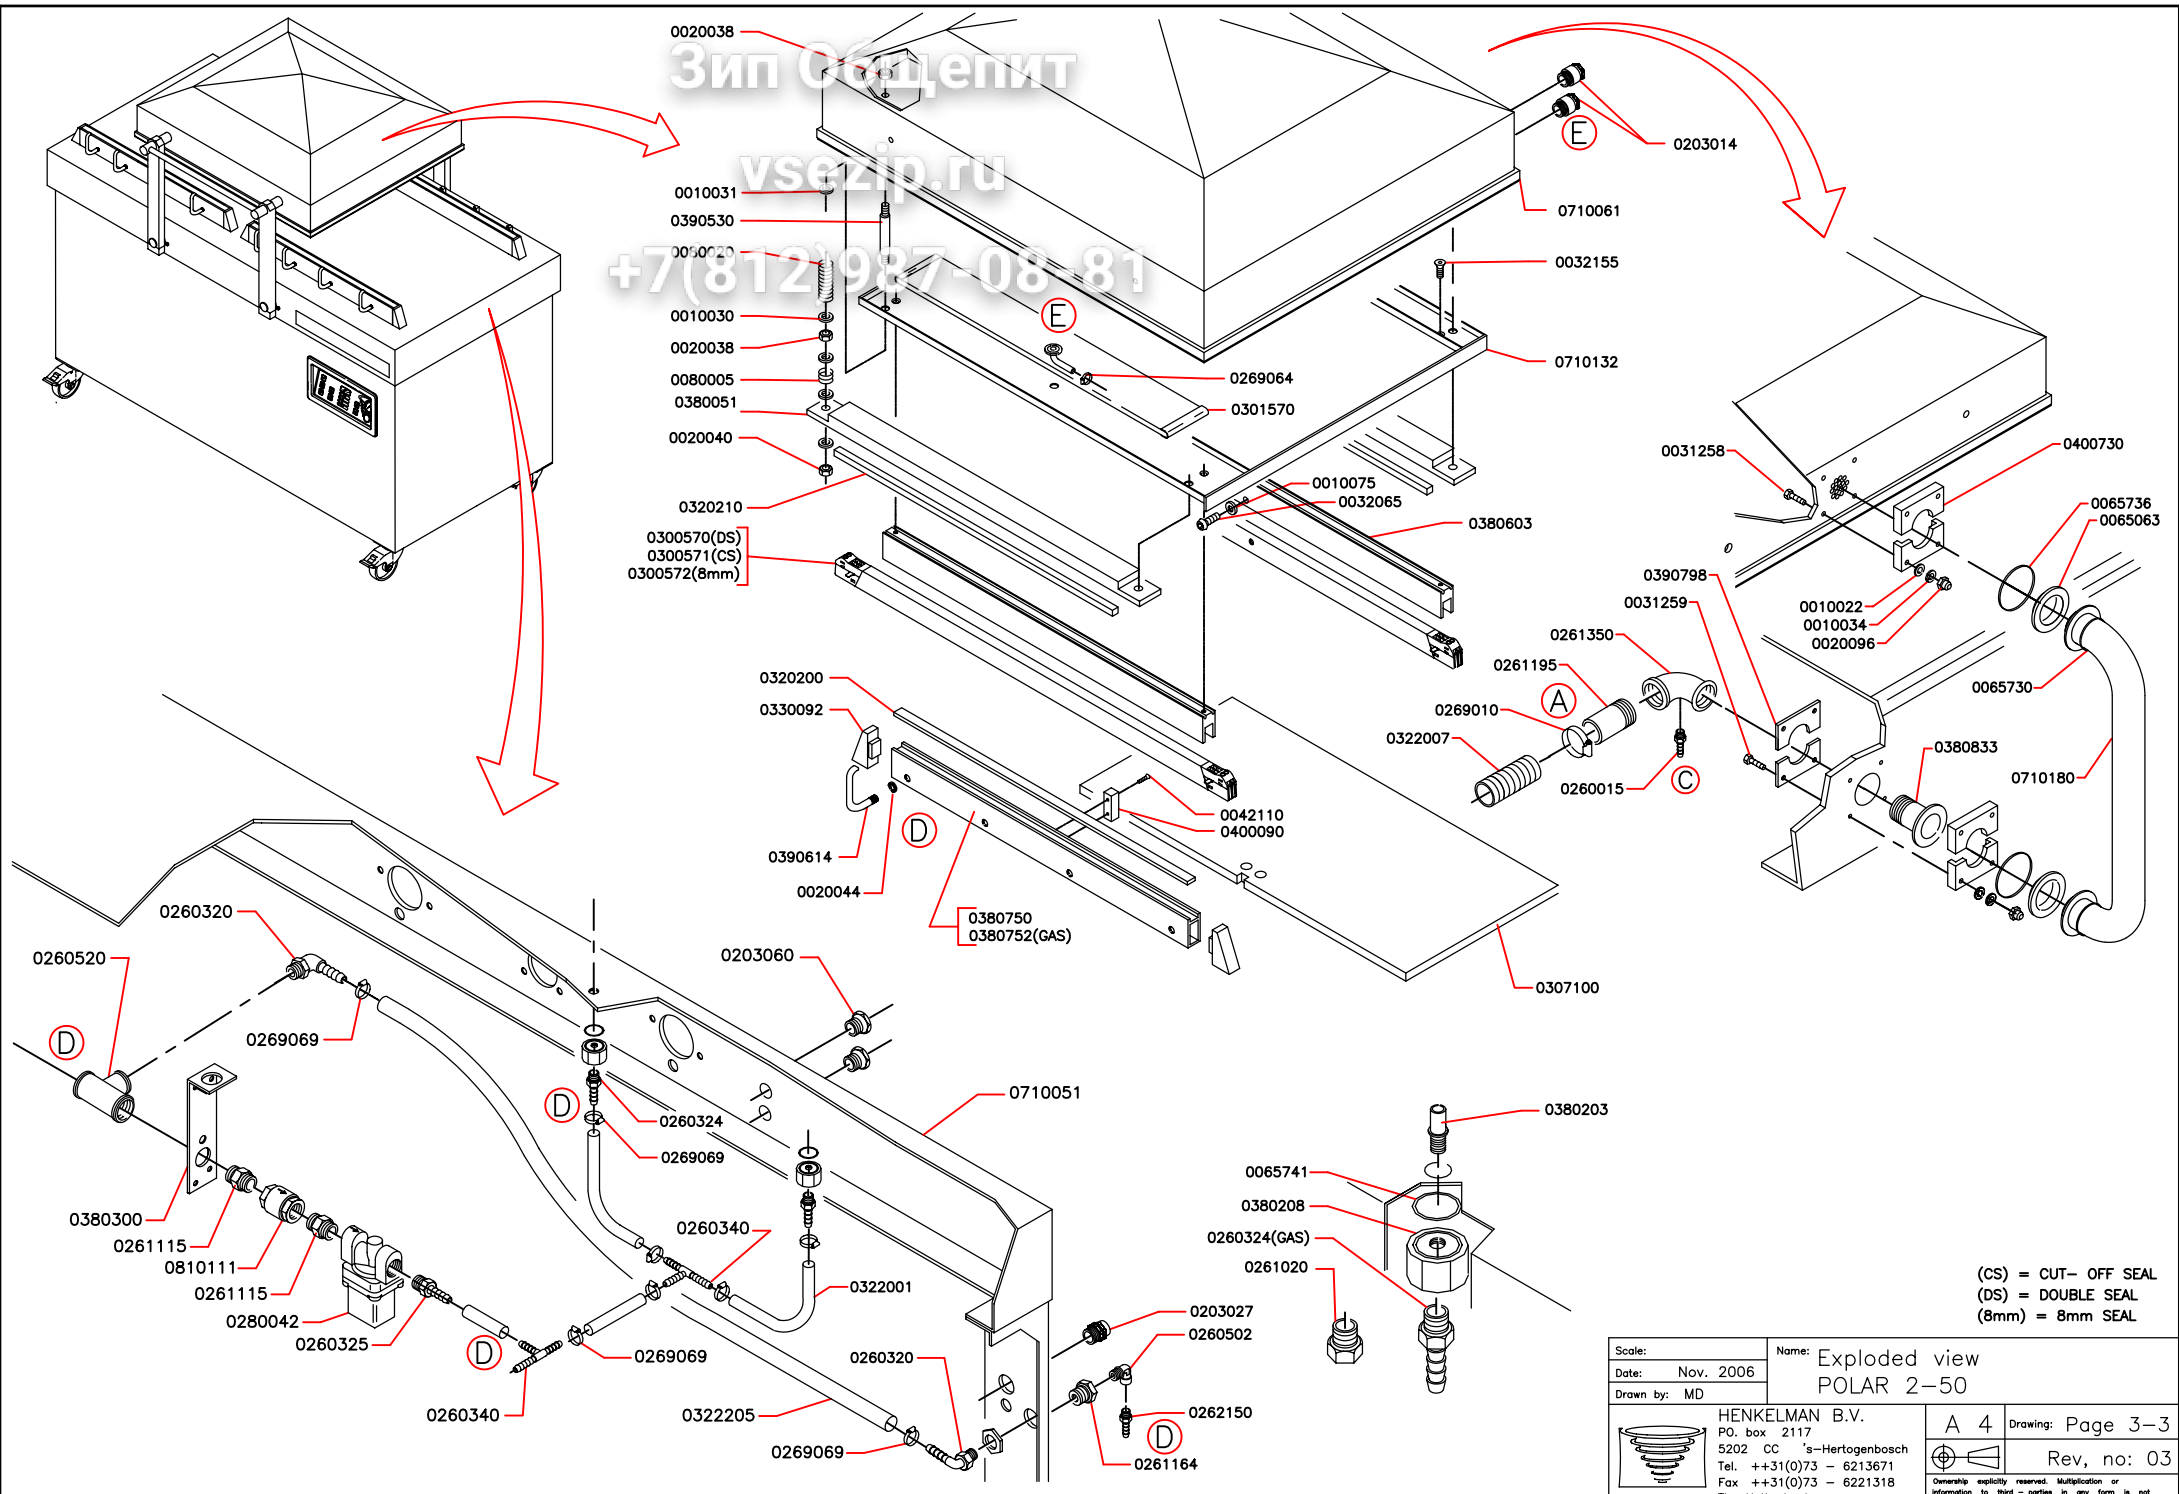

Зип Общепит
vsezip.ru
+7(812)987-08-81

Scale:	Date: Nov.2006	Name: Exploded view POLAR 2-50	Drawn by: MD
HENKELMAN B.V. P.O. box 2117 5202 CC 's-Hertogenbosch Tel. ++31(0)73 - 6213671 Fax ++31(0)73 - 6221518 The Netherlands		A 4	Drawing: Page 2-3 Rev. no: 03

Зип Одепит

vsezip.ru

+7(812)987-08-81

(CS) = CUT-OFF SEAL
 (DS) = DOUBLE SEAL
 (8mm) = 8mm SEAL

Scale:	Name: Exploded view
Date: Nov. 2006	POLAR 2-50
Drawn by: MD	
 HENKELMAN B.V. P.O. box 2117 5202 CC 's-Hertogenbosch Tel. ++31(0)73 - 6213671 Fax ++31(0)73 - 6221318 The Netherlands	A 4 Drawing: Page 3-3 Rev, no: 03
	<small>Ownership explicitly reserved. Multiplication or information to third parties in any form is not permitted without written permission of the owner.</small>