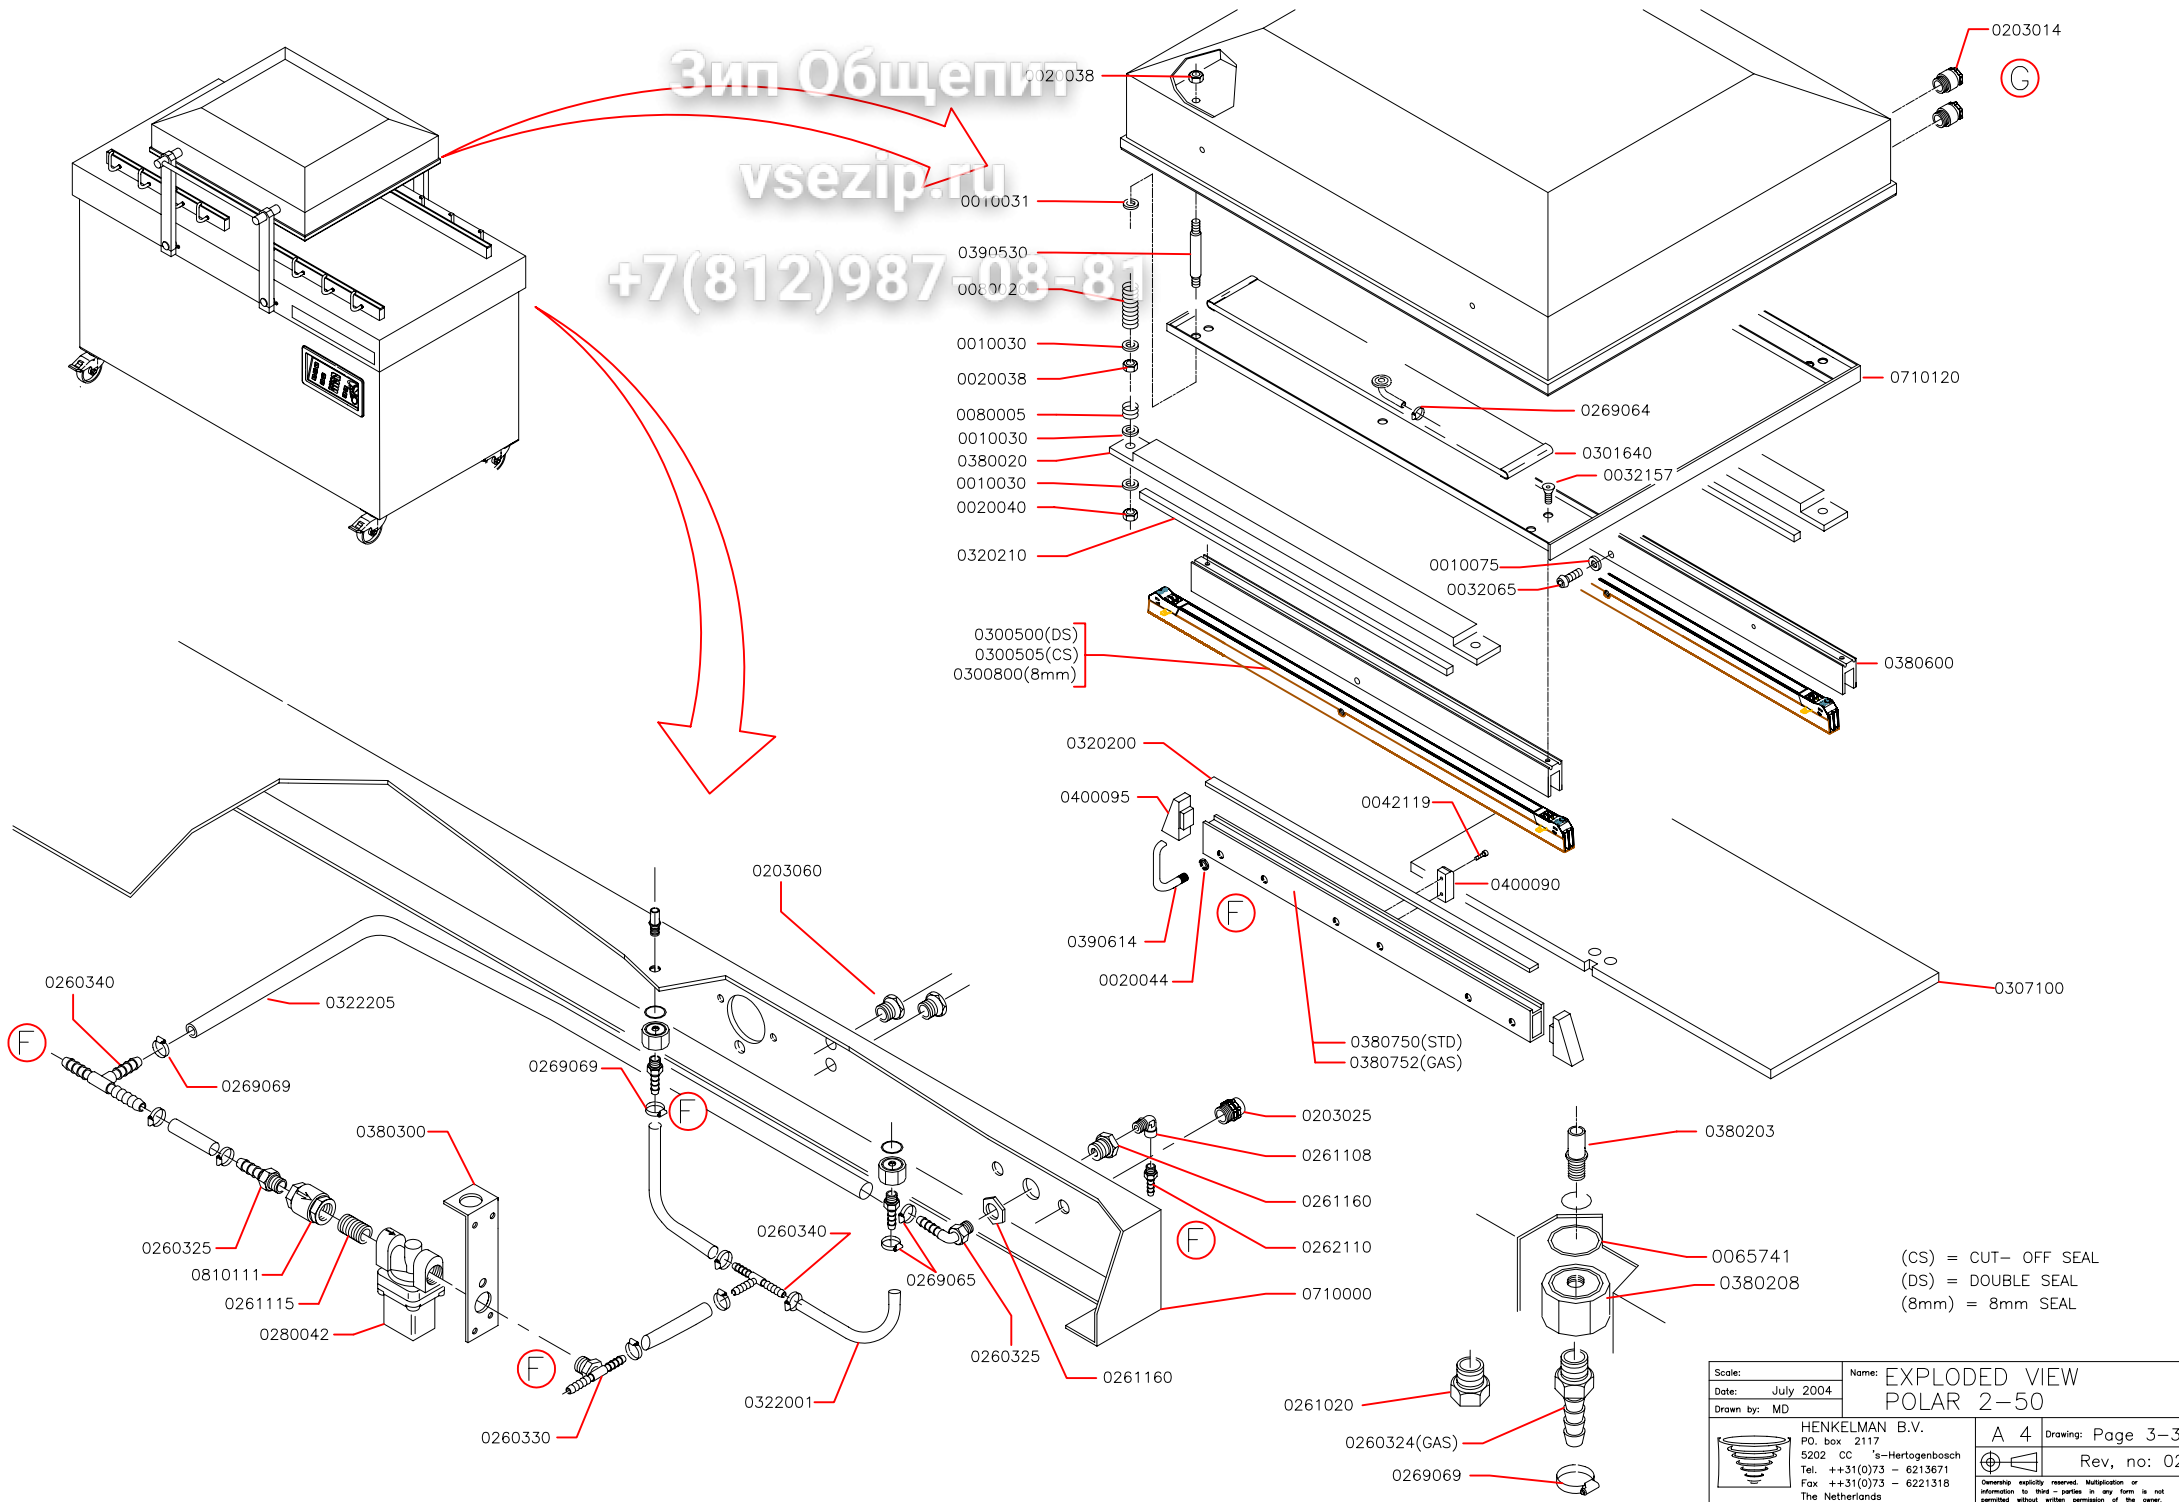

Зип Общепит

vsezip.ru

+7(812)987-08-81

(CS) = CUT- OFF SEAL
 (DS) = DOUBLE SEAL
 (8mm) = 8mm SEAL

Scale:	Name: EXPLODED VIEW
Date: July 2004	POLAR 2-50
Drawn by: MD	
HENKELMAN B.V. P.O. box 2117 5202 CC 's-Hertogenbosch Tel. ++31(0)73 - 6213671 Fax ++31(0)73 - 6221318 The Netherlands	
A 4	Drawing: Page 3-3
Rev. no: 02	
Ownership explicitly reserved. Modification or information to third parties in any form is not permitted without written permission of the owner.	

Scale:	Name: EXPLODED VIEW POLAR 2-50
Date: July 2004	
Drawn by: MD	
 HENKELMAN B.V. P.O. box 2117 5202 CC 's-Hertogenbosch Tel. ++31(0)73 - 6213671 Fax ++31(0)73 - 6221318 The Netherlands	A 4 Drawing: Page 2-3
	Rev. no: 02
	<small> Ownership explicitly reserved. Multiplication or information to third parties in any form is not permitted without written permission of the owner. </small>

Зип Общепит
vsezip.ru
+7(812)987-08-81

Scale:	Date: Nov.2006	Name: Exploded view POLAR 2-50	Drawn by: MD
HENKELMAN B.V. P.O. box 2117 5202 CC 's-Hertogenbosch Tel. ++31(0)73 - 6213671 Fax ++31(0)73 - 6221518 The Netherlands		A 4	Drawing: Page 2-3 Rev. no: 03

Зип Одепит

vsezip.ru

+7(812)987-08-81

(CS) = CUT-OFF SEAL
 (DS) = DOUBLE SEAL
 (8mm) = 8mm SEAL

Scale:	Name: Exploded view
Date: Nov. 2006	POLAR 2-50
Drawn by: MD	
 HENKELMAN B.V. P.O. box 2117 5202 CC 's-Hertogenbosch Tel. ++31(0)73 - 6213671 Fax ++31(0)73 - 6221318 The Netherlands	A 4 Drawing: Page 3-3 Rev, no: 03
	<small>Ownership explicitly reserved. Multiplication or information to third parties in any form is not permitted without written permission of the owner.</small>