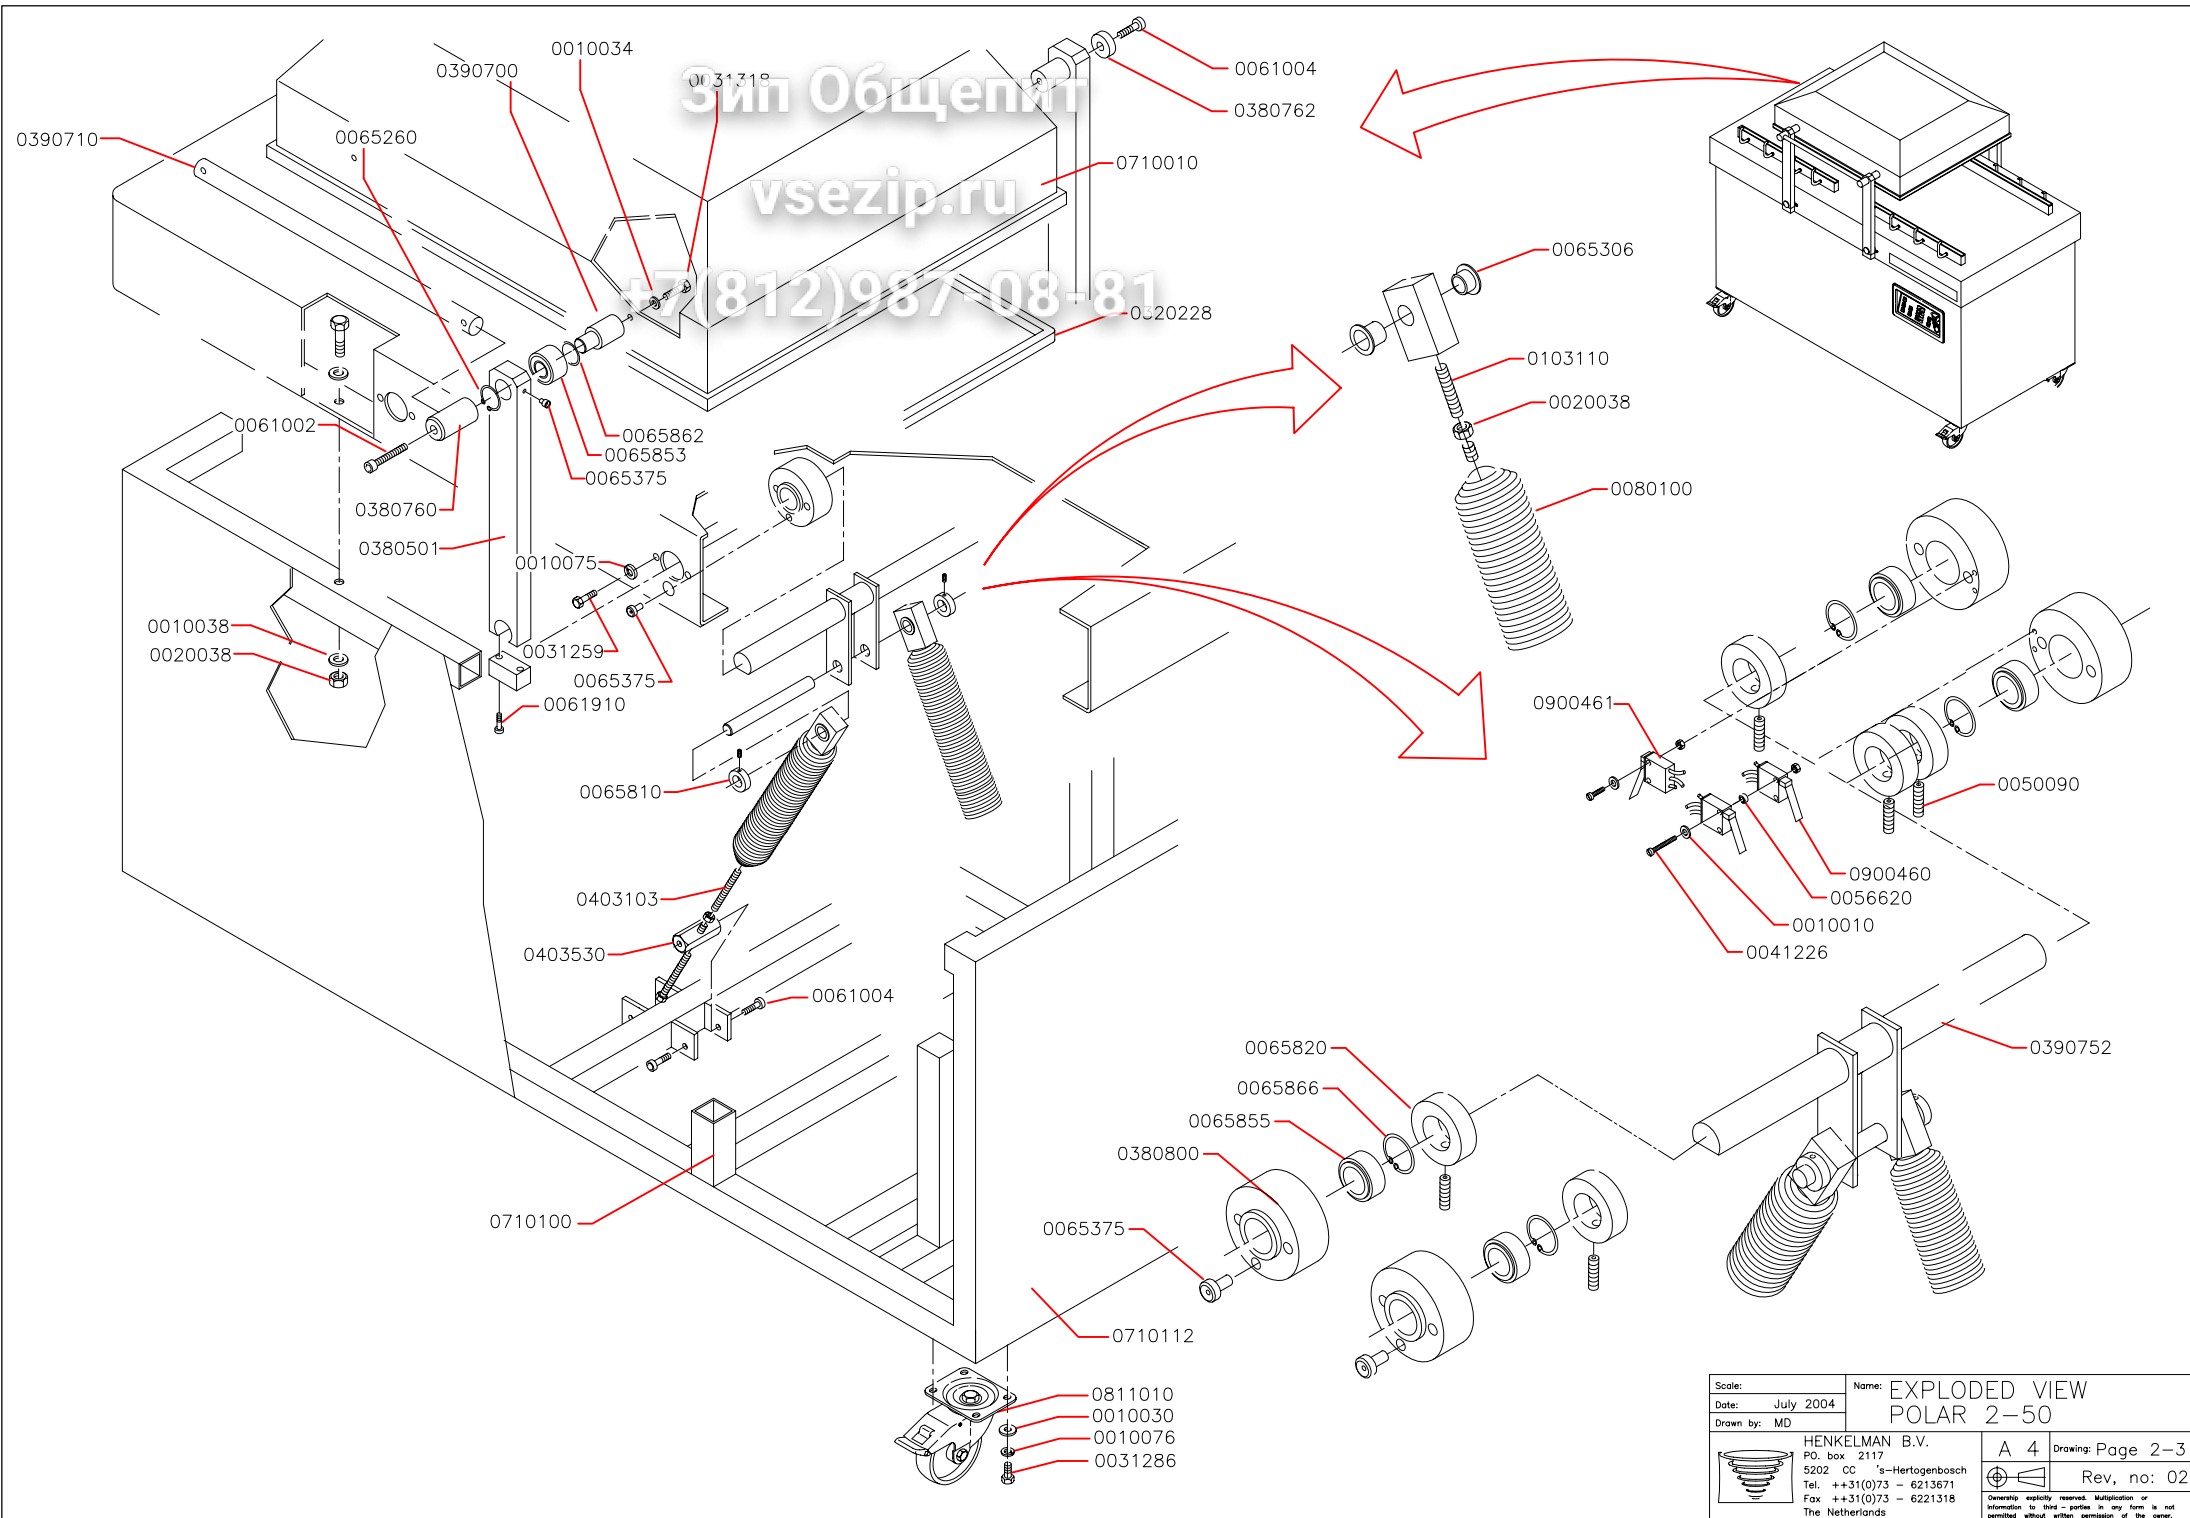

Зип Общепит

vsezip.ru

+7(812)987-08-81

(CS) = CUT- OFF SEAL
 (DS) = DOUBLE SEAL
 (8mm) = 8mm SEAL

Scale:	Name: EXPLODED VIEW
Date: July 2004	POLAR 2-50
Drawn by: MD	
HENKELMAN B.V. P.O. box 2117 5202 CC 's-Hertogenbosch Tel. ++31(0)73 - 6213671 Fax ++31(0)73 - 6221318 The Netherlands	
A 4	Drawing: Page 3-3
Rev. no: 02	
Ownership explicitly reserved. Modification or information to third parties in any form is not permitted without written permission of the owner.	

Scale:	Name: EXPLODED VIEW POLAR 2-50
Date: July 2004	
Drawn by: MD	
 HENKELMAN B.V. P.O. box 2117 5202 CC 's-Hertogenbosch Tel. ++31(0)73 - 6213671 Fax ++31(0)73 - 6221318 The Netherlands	A 4 Drawing: Page 2-3
	Rev. no: 02
	<small> Ownership explicitly reserved. Multiplication or information to third parties in any form is not permitted without written permission of the owner. </small>

Зип Общепит
vsezip.ru
+7(812)987-08-81

Scale:	Date: Nov.2006	Name: Exploded view POLAR 2-50	Drawn by: MD
HENKELMAN B.V. P.O. box 2117 5202 CC 's-Hertogenbosch Tel. ++31(0)73 - 6213671 Fax ++31(0)73 - 6221518 The Netherlands		A 4	Drawing: Page 2-3 Rev. no: 03

Зип Одепит

vsezip.ru

+7(812)987-08-81

(CS) = CUT-OFF SEAL
 (DS) = DOUBLE SEAL
 (8mm) = 8mm SEAL

Scale:	Name: Exploded view
Date: Nov. 2006	POLAR 2-50
Drawn by: MD	
 HENKELMAN B.V. P.O. box 2117 5202 CC 's-Hertogenbosch Tel. ++31(0)73 - 6213671 Fax ++31(0)73 - 6221318 The Netherlands	A 4 Drawing: Page 3-3 Rev, no: 03
	<small>Ownership explicitly reserved. Multiplication or information to third parties in any form is not permitted without written permission of the owner.</small>