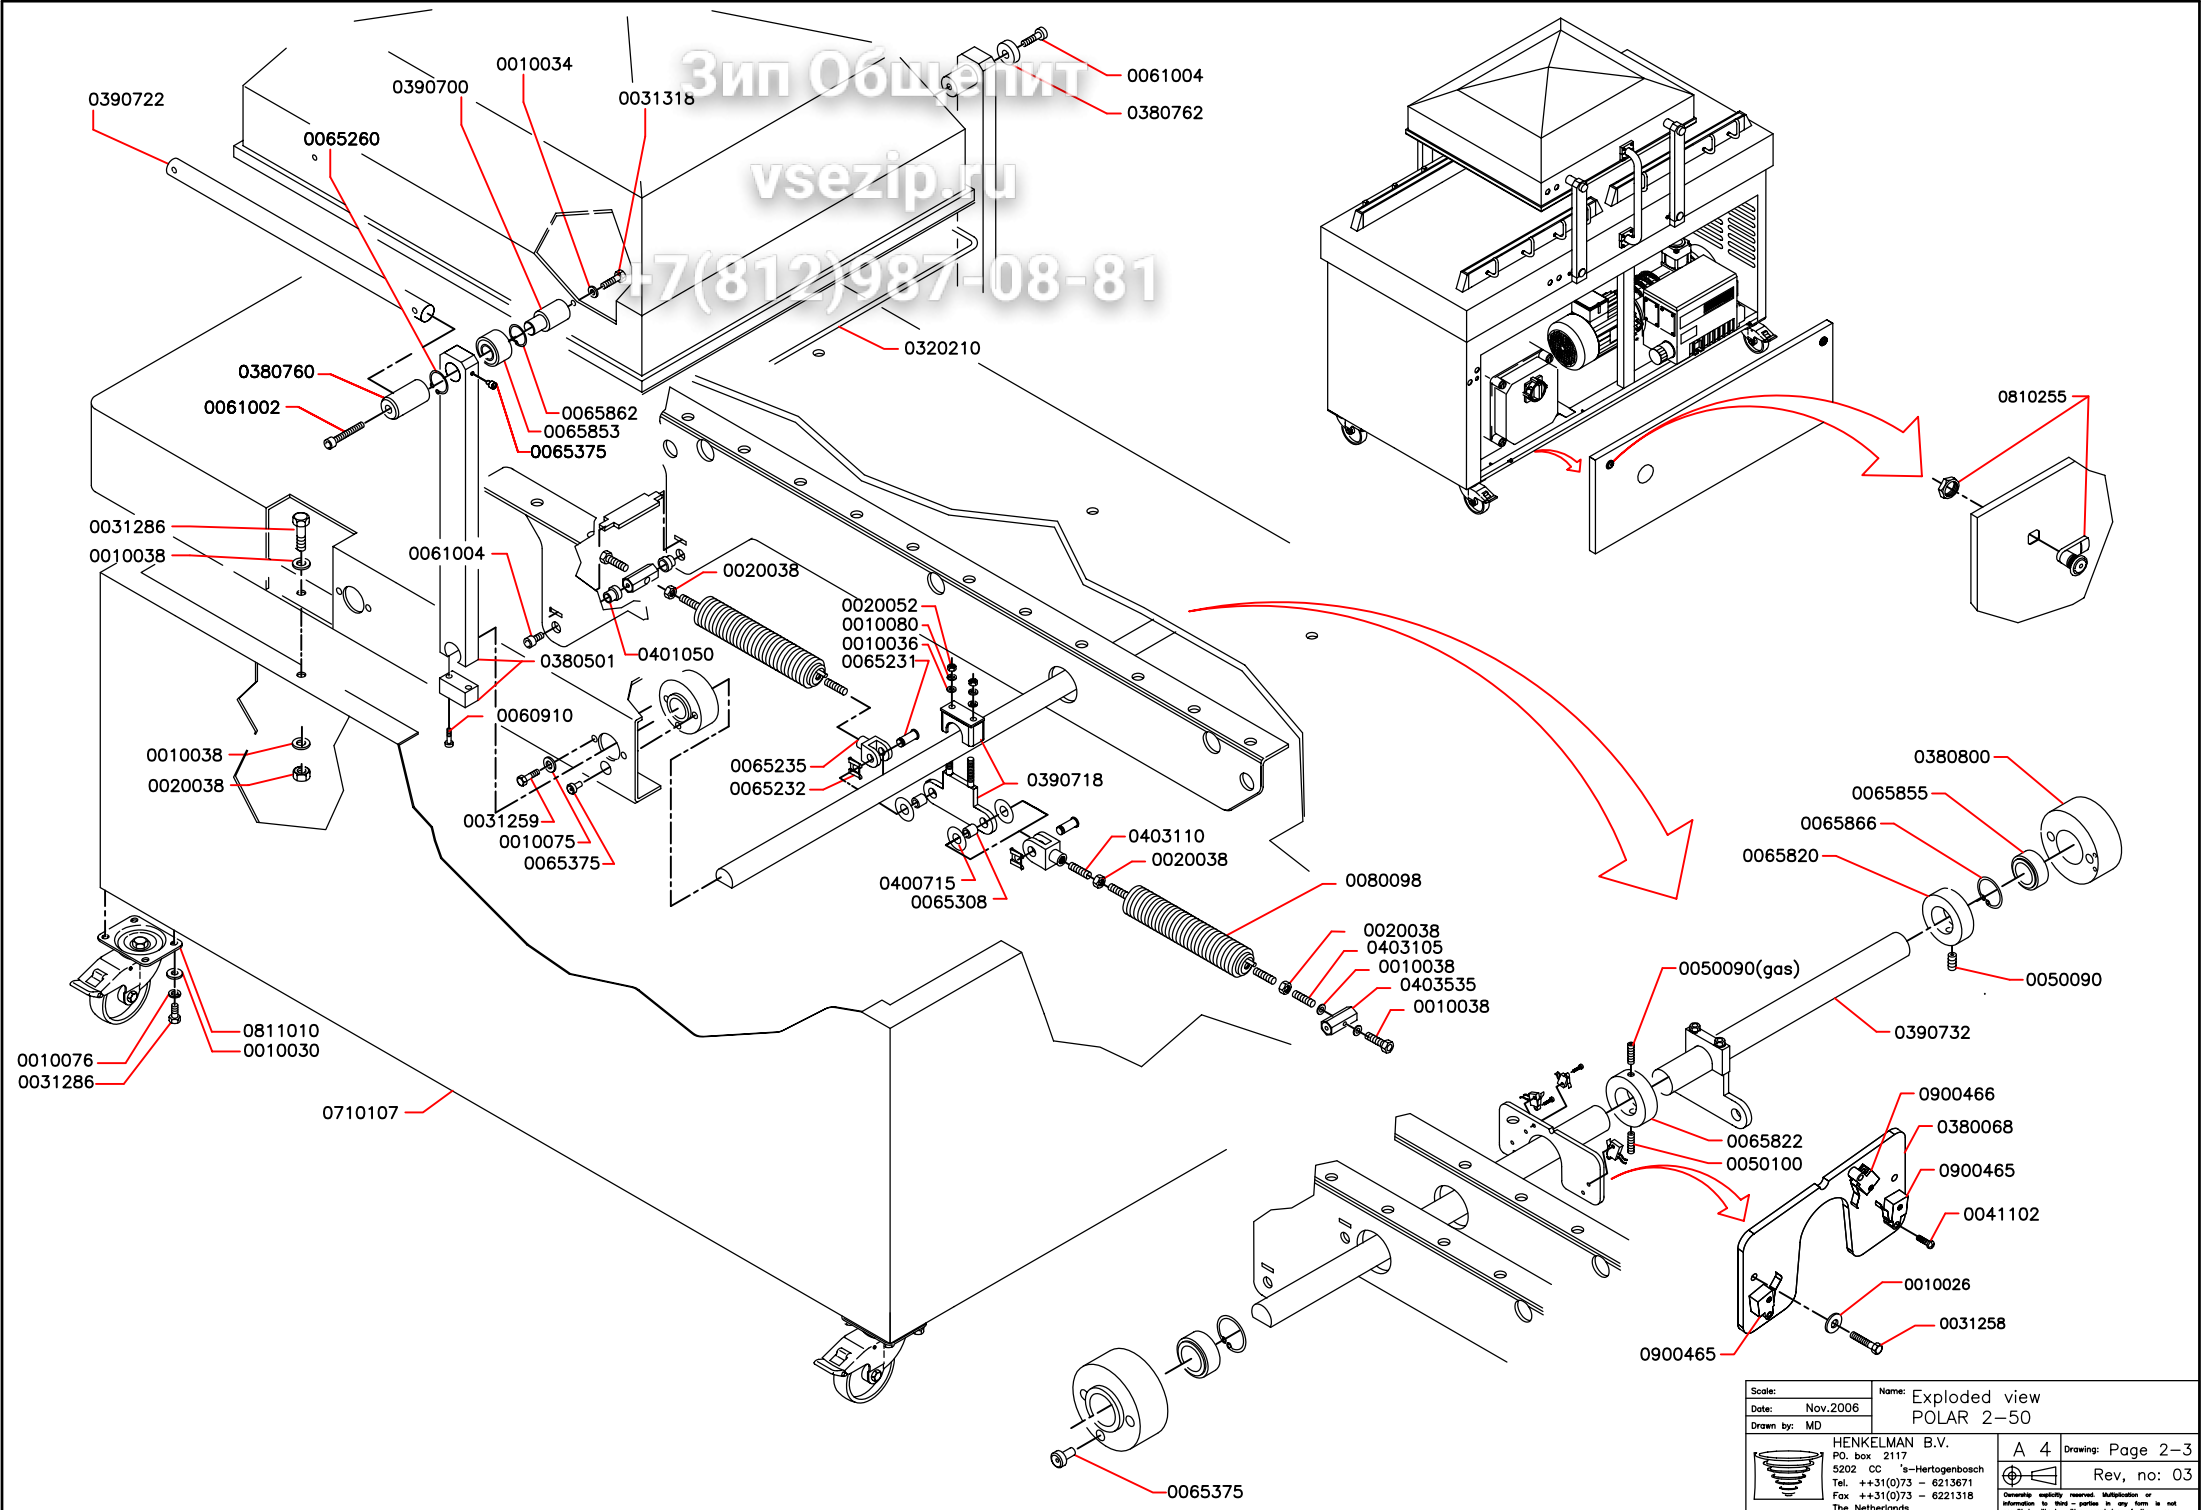

Зип Общепит
vsezip.ru
+7(812)987-08-81

Scale:	Date: Nov.2006	Name: Exploded view POLAR 2-50	Drawn by: MD
HENKELMAN B.V. P.O. box 2117 5202 CC 's-Hertogenbosch Tel. ++31(0)73 - 6213671 Fax ++31(0)73 - 6221518 The Netherlands		A 4	Drawing: Page 2-3 Rev. no: 03

Зип Одепит

vsezip.ru

+7(812)987-08-81

(CS) = CUT-OFF SEAL
 (DS) = DOUBLE SEAL
 (8mm) = 8mm SEAL

Scale:	Name: Exploded view
Date: Nov. 2006	POLAR 2-50
Drawn by: MD	
 HENKELMAN B.V. P.O. box 2117 5202 CC 's-Hertogenbosch Tel. ++31(0)73 - 6213671 Fax ++31(0)73 - 6221318 The Netherlands	A 4 Drawing: Page 3-3 Rev, no: 03
	<small>Ownership explicitly reserved. Multiplication or information to third parties in any form is not permitted without written permission of the owner.</small>