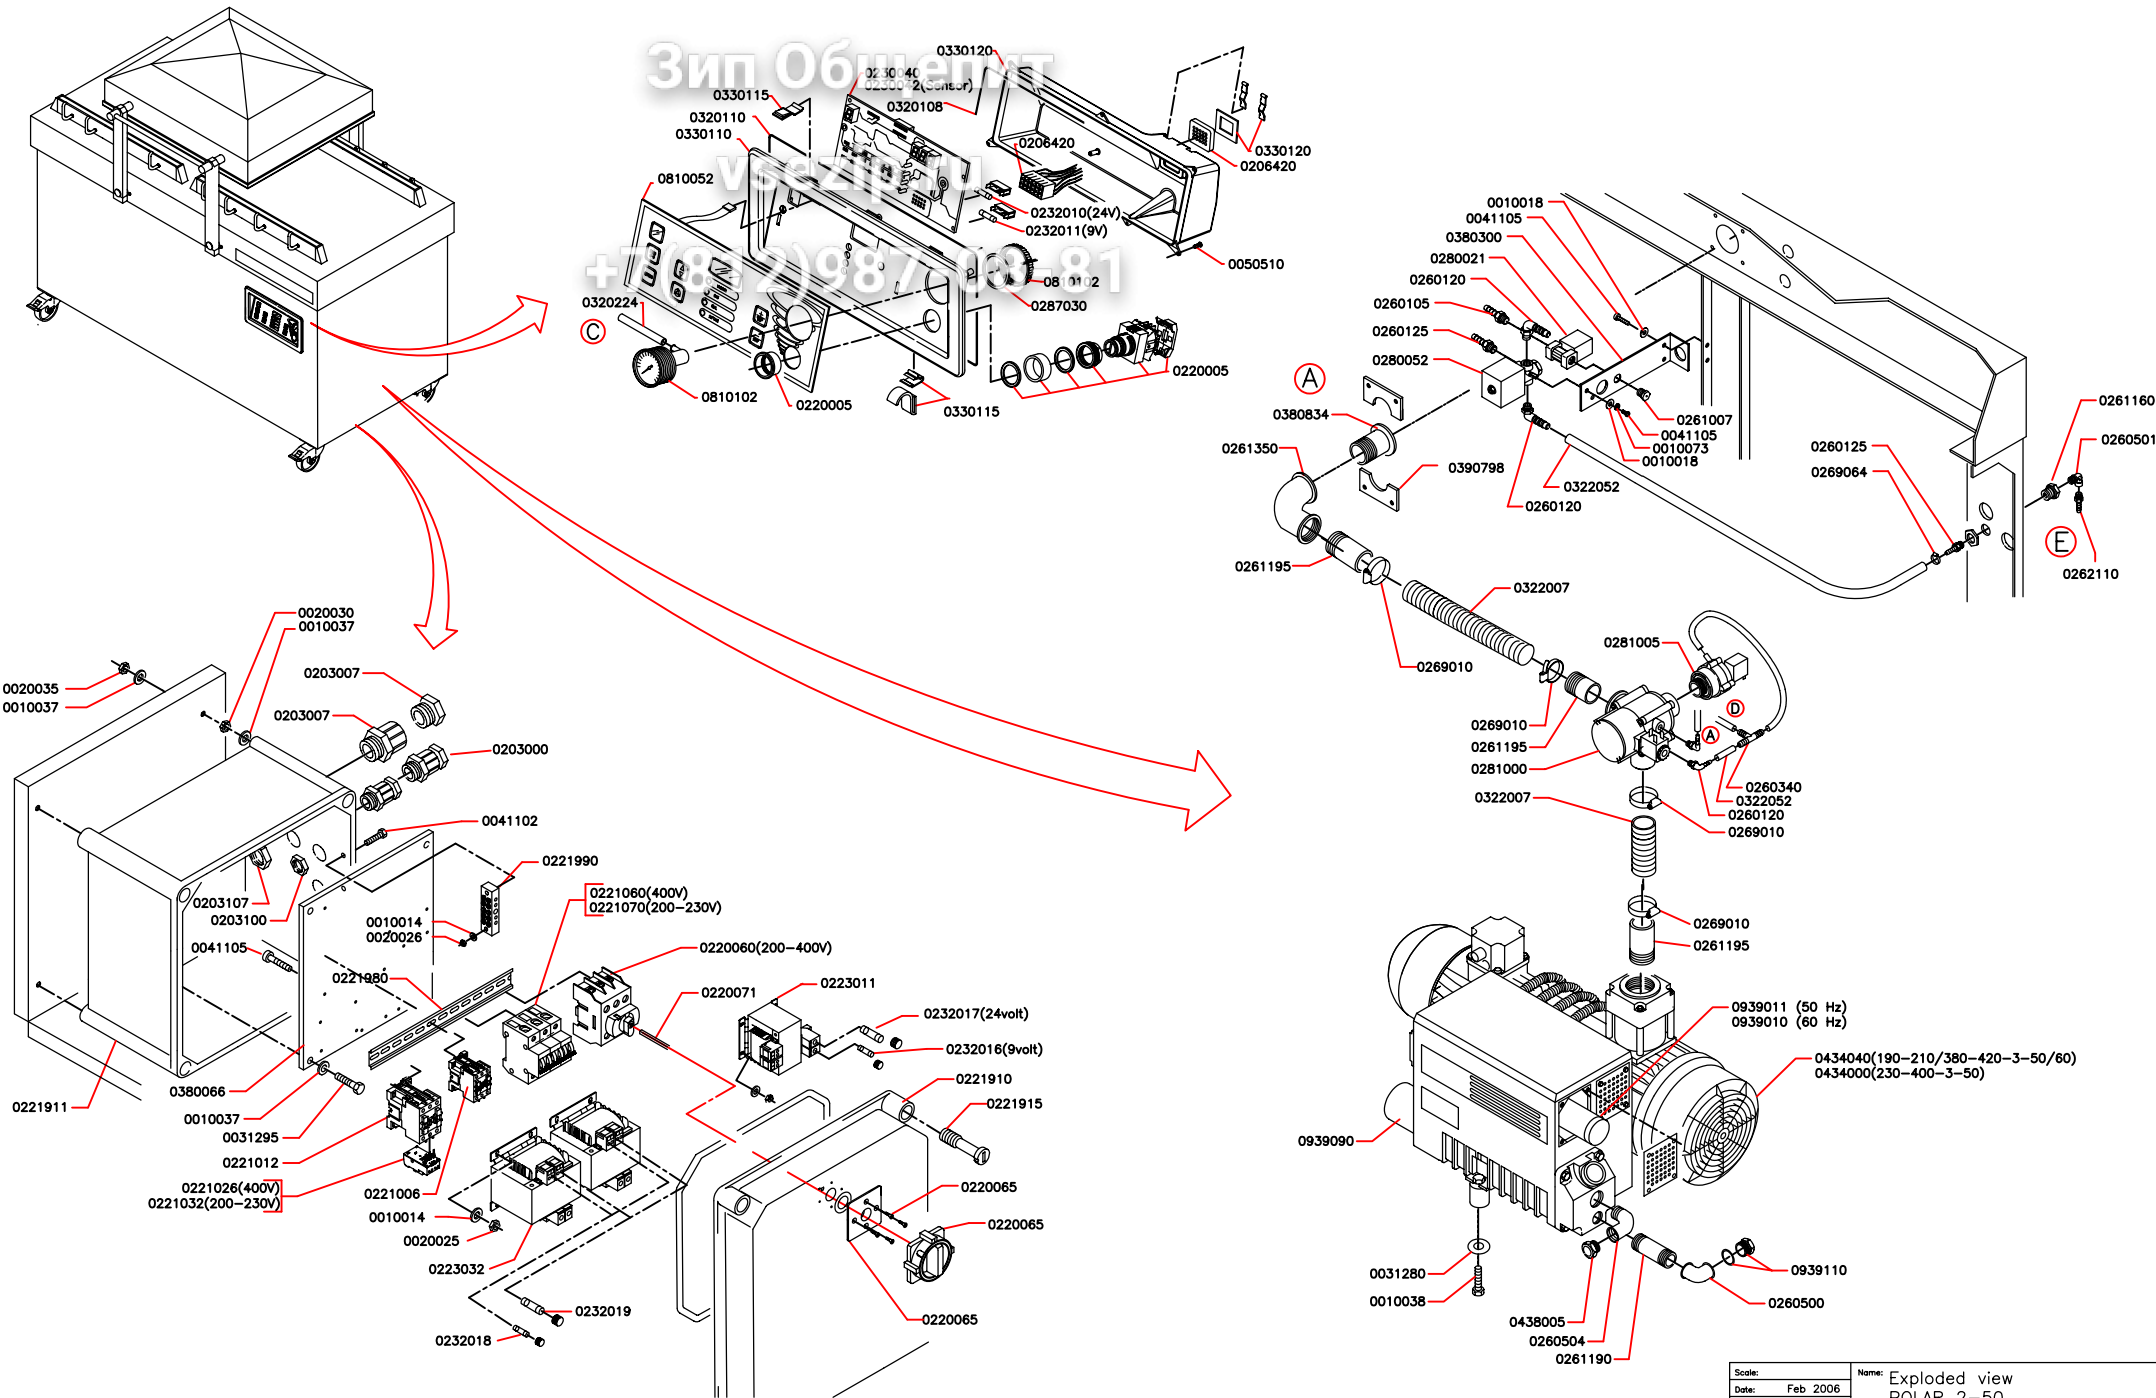

Scale:	Name: EXPLODED VIEW POLAR 2-50
Date: July 2004	
Drawn by: MD	
 HENKELMAN B.V. P.O. box 2117 5202 CC 's-Hertogenbosch Tel. ++31(0)73 - 6213671 Fax ++31(0)73 - 6221318 The Netherlands	A 4 Drawing: Page 2-3
	Rev. no: 02
	<small> Ownership explicitly reserved. Multiplication or information to third parties in any form is not permitted without written permission of the owner. </small>

Зип Обменит

www.zip.ru
+7(812)987-9981

Scale:		Name:	Exploded view
Date:	Feb 2006		POLAR 2-50
Drawn by:	MD		
HENKELMAN B.V. P.O. box 2117 5202 CC 's-Hertogenbosch Tel. ++31(0)73 - 6213671 Fax ++31(0)73 - 6221318 The Netherlands		A 4 Drawing: Page 1-3 Rev. no: 03	

Зип Общепит
vsezip.ru
+7(812)987-08-81

Scale:	Date: Nov.2006	Name: Exploded view POLAR 2-50	Drawn by: MD
HENKELMAN B.V. P.O. box 2117 5202 CC 's-Hertogenbosch Tel. ++31(0)73 - 6213671 Fax ++31(0)73 - 6221518 The Netherlands		A 4	Drawing: Page 2-3 Rev. no: 03

Зип Одепит

vsezip.ru

+7(812)987-08-81

(CS) = CUT-OFF SEAL
 (DS) = DOUBLE SEAL
 (8mm) = 8mm SEAL

Scale:	Name: Exploded view
Date: Nov. 2006	POLAR 2-50
Drawn by: MD	
 HENKELMAN B.V. P.O. box 2117 5202 CC 's-Hertogenbosch Tel. ++31(0)73 - 6213671 Fax ++31(0)73 - 6221318 The Netherlands	A 4 Drawing: Page 3-3 Rev, no: 03
	<small>Ownership explicitly reserved. Multiplication or information to third parties in any form is not permitted without written permission of the owner.</small>