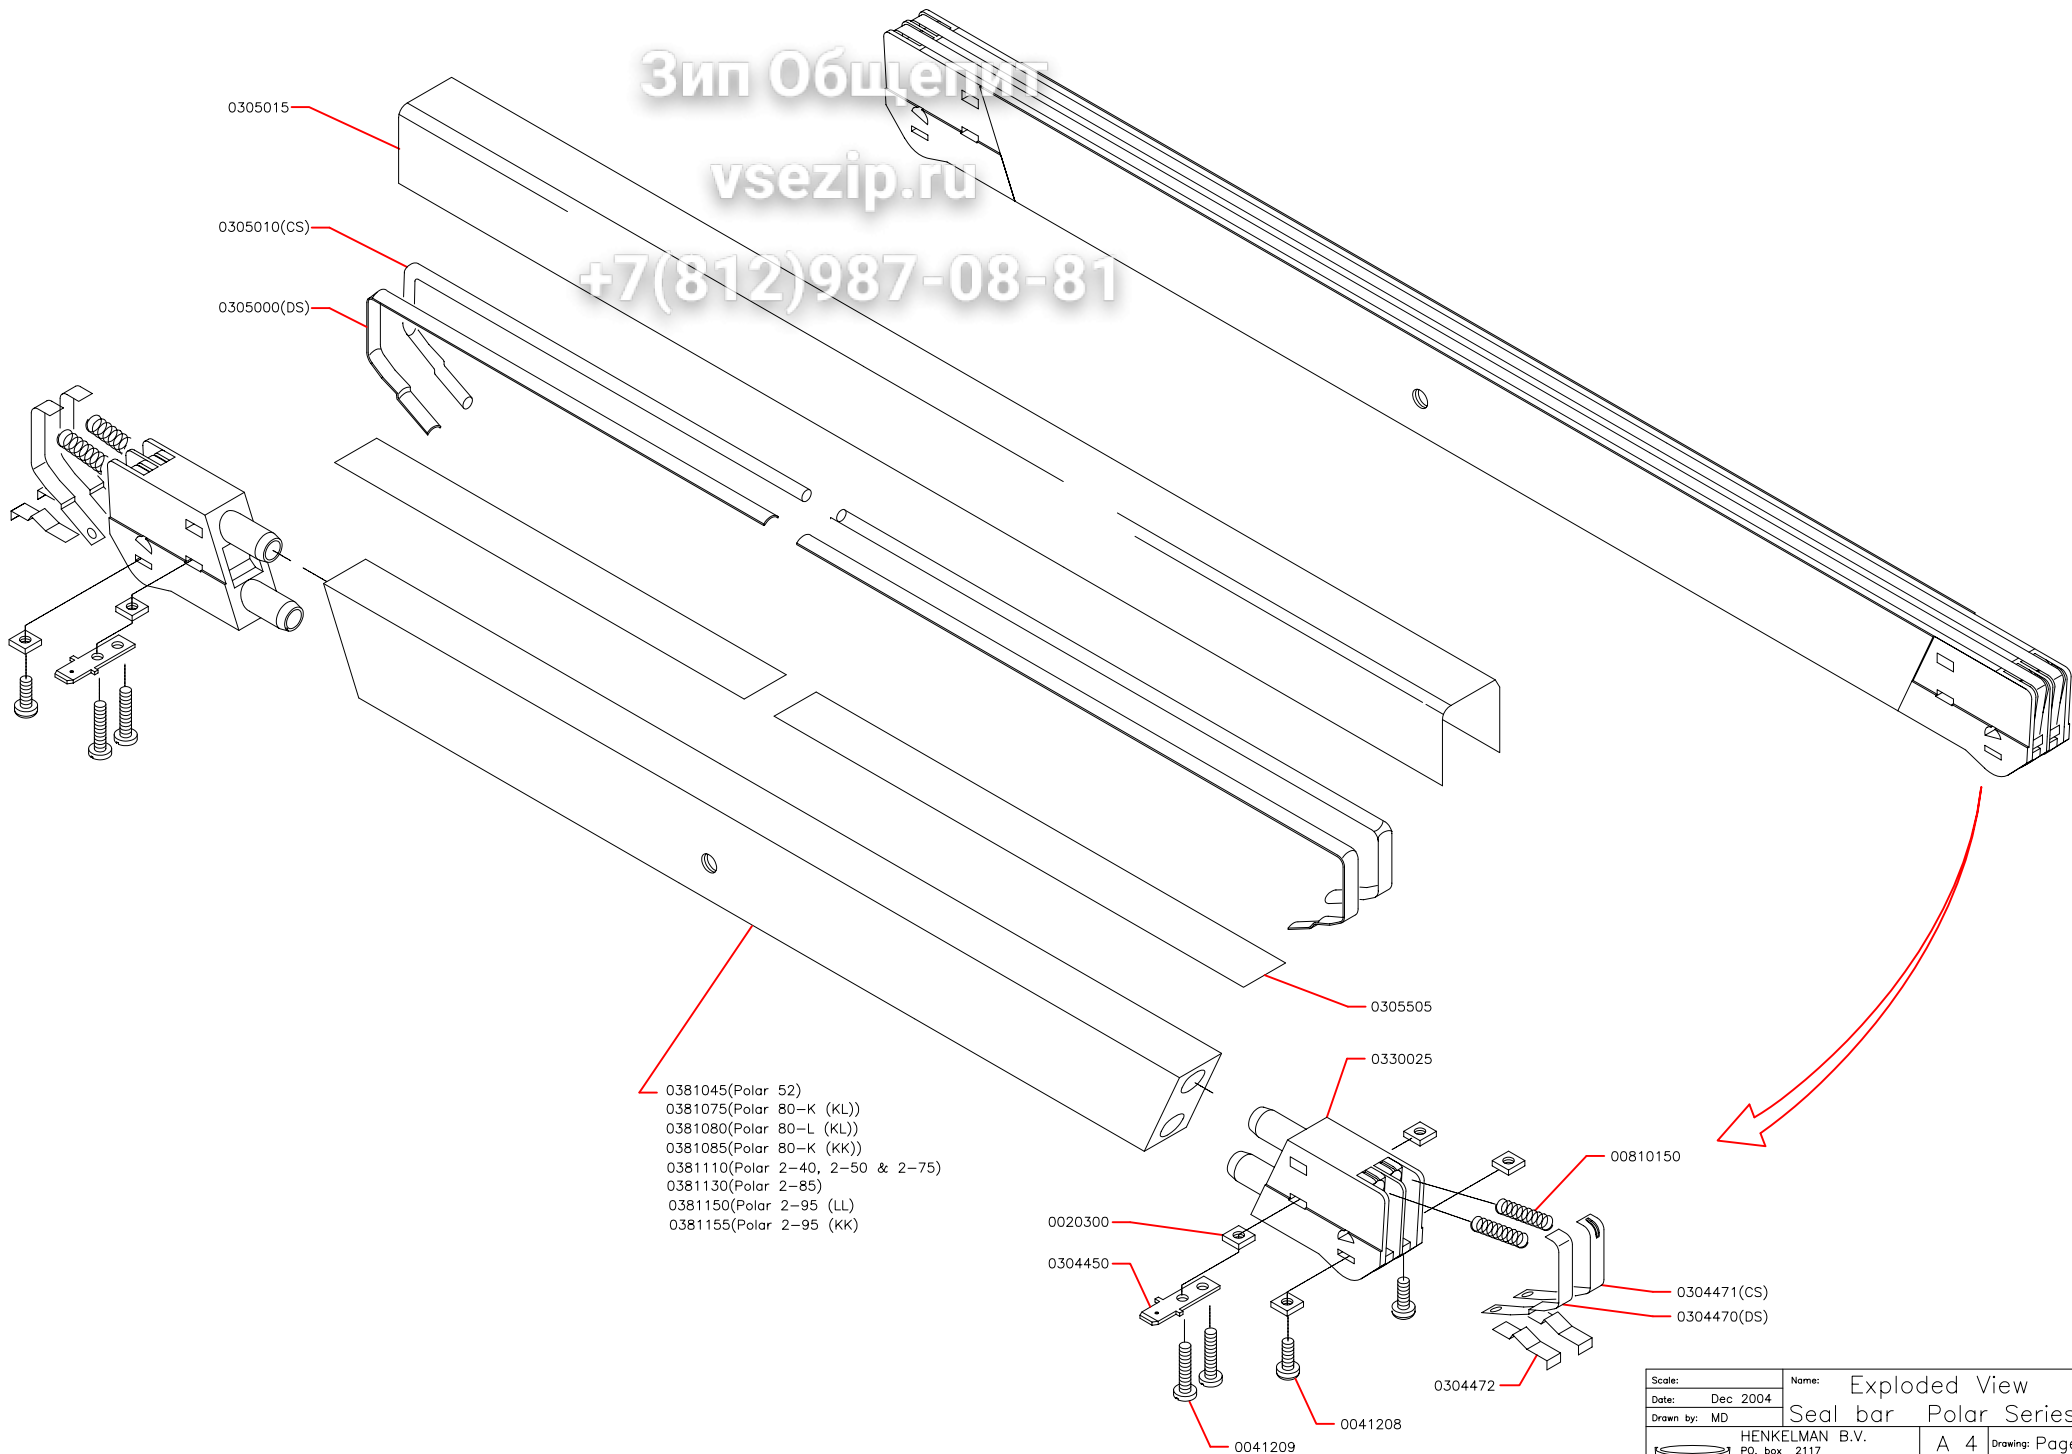

Зип Общепит
vsezip.ru
+7(812)987-08-81

Scale:	Name:	Exploded View	
Date:	Dec 2004	Seal bar Polar Series	
Drawn by:	MD	Rev. 01	
HENKELMAN B.V. P.O. box 2117 5202 CC s-Hertogenbosch Tel. ++31(0)73 - 6213671 Fax ++31(0)73 - 6221318 The Netherlands		A 4 Drawing: Page 1-1	
Ownership explicitly reserved. Multiplication or information to third parties in any form is not permitted without written permission of the owner.