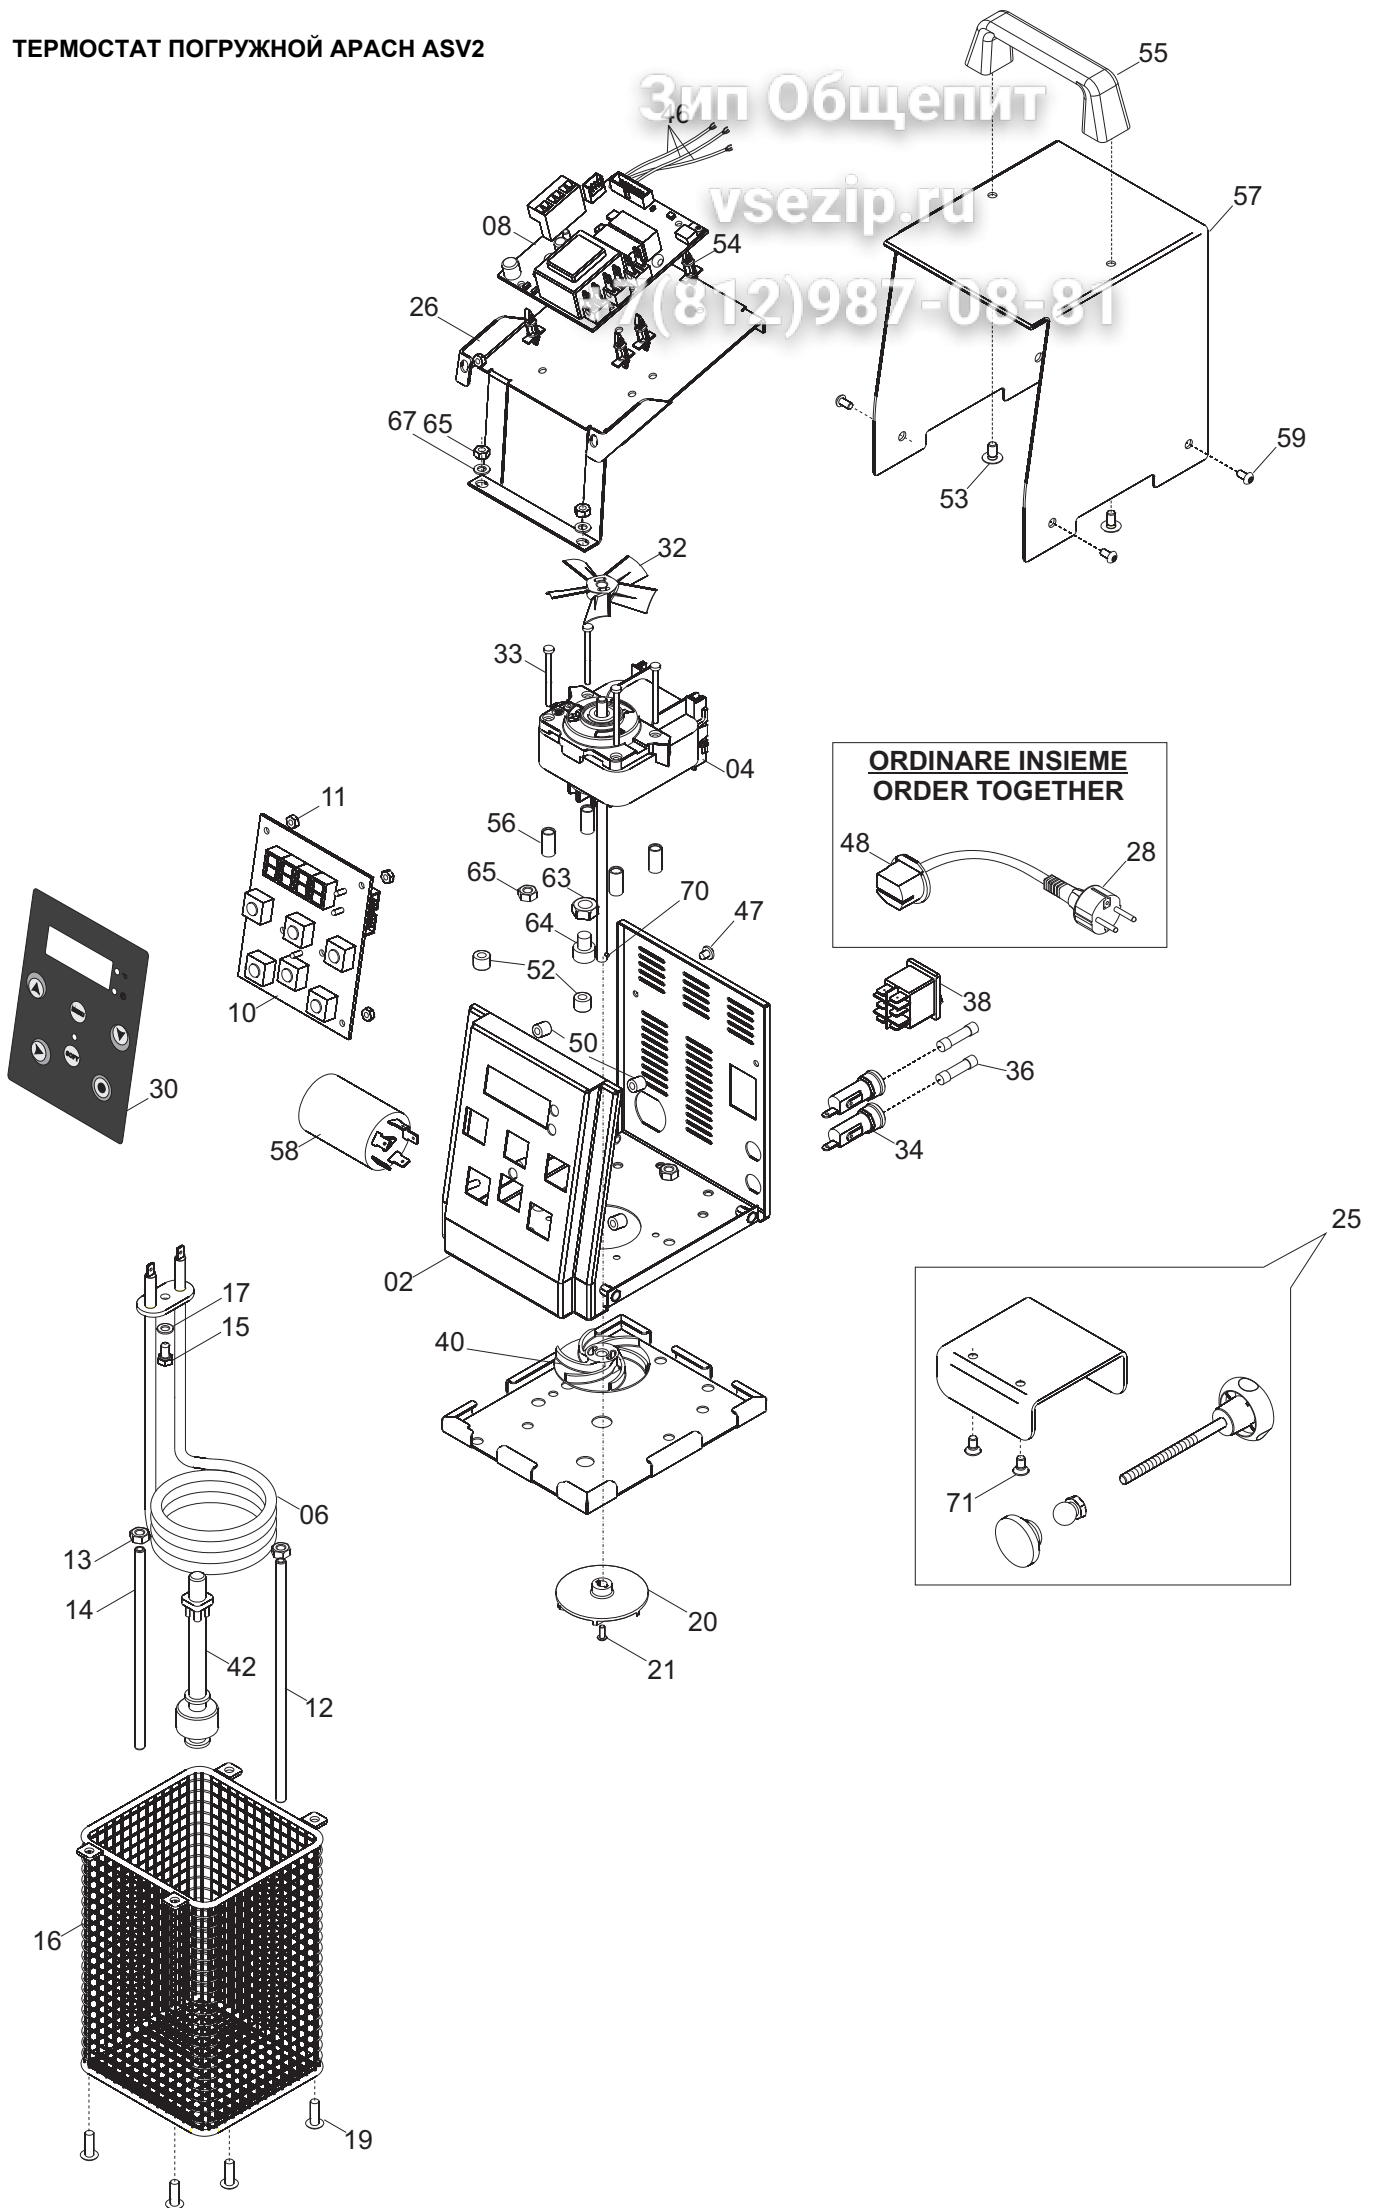

ТЕРМОСТАТ ПОГРУЖНОЙ АРАСН ASV2

Зип Общепит
 vsezip.ru
 (812)987-08-81

Зип Ощепит

vsezip.ru

2	FRAME _ SOFTCOOKER Y09	GM2486450
4	MOTOR SOFTCOOKER Y09	GM5036100
6	HEATING ELEMENT 2000W _ SOFTCOOKER 09	GM5256600
8	PCB SOFT COOKER Y09	GM5946300
10	CONTROL BOARD + CORD SOFTCOOKER	GM5946350
11	HEX.NUT DIN 934 M 4	IX2934004
12	SAFETY PROBE 10K FOR SOFTCOOKER 09	GM5826150
13	HEX.NUT DIN 934 M 6	IX2934006
14	THERMOSTAT PROBE FOR SOFTCOOKER 09	GM5826100
15	HEX.SCREW DIN 933 M5 X 10	IX2933005010
16	METAL WIRES PROTECTION, SOFT COOKER	GM3047100
17	WASHER DIN 125 D 5	IX2125005
19	PAN HEAD SCREW DIN 7985 M5X10	IX27985005010
20	SPOKED IMPELLER SOFTCOOKER 09	GM5036870
21	HEX.SCREW DIN 933 M 3X06	IX2933003006
25	CLAMP _ SOFTCOOKER	GM2492000
26	PC BOARD SUPPORT _ SOFTCOOKER Y09	GM2486405
28+48	CABLE 3X1,5 SCHUKO-SOFTCOOKER Y09	GM5506300
28+48 CN	CAVO STERILIZZATORE SPINA CINESE	GM5506815
30	FACEPLATE - SOFTCOOKER Y09	GM8156700
32	MOTOR FAN _ SOFTCOOKER Y09	GM5036850
34	FUSE HOLDER 15A 250V _ SOFTCOOKER 09	GM5846050
36	FUSE 6,3X32 16A _ SOFTCOOKER Y09	GM5846055
38	ON/OFF SWITCH COMELUX 401/L	19410102
40	LOWER FAN, SOFT COOKER	GM5036875
42	WATER LEVEL SENSOR	GM2210200
46	WIRING _ SOFTCOOKER Y09	GM5556475
48	STRAIN RELIEF PA107	GM5893030
50	SPACER DCK R 4280 _ SOFTCOOKER Y09	GM4696255
52	SPACER DCK R 52100 _ SOFTCOOKER Y09	GM4696275
54	SPACER CF06H4080 MM 08 _ SOFTCOOKER	GM4696300
55	S/STEEL HANDLE _ SOFTCOOKER Y09	GM2486040
55 GR	GREY HANDLE _ SOFTCOOKER Y09	GM2486060
56	BRASS SPACER MM 8X16 _ SOFTCOOKER	GM4296235
57	COVER _ SOFTCOOKER Y09	GM2486135
58	FILTER DEM "FLC470501F"	GM5947200
59	S/S CROSS SCREW M 4X10	IB77VBCR04X10
64	BUSH _ SOFTCOOKER Y09	GM2486170
65	HEX.NUT DIN 934 M 5	IX2934005
67	WASHER DIN 125 D 5	IX2125005
70	SPINA ELASTICA DIN 1481 1,5X8	IX21481001.5008
71	VITE TSPEI DIN 7991 M 5X10	IX27991005010