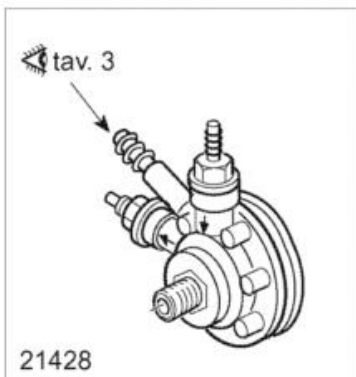

Ed.	04/2003
Rev.	
Data