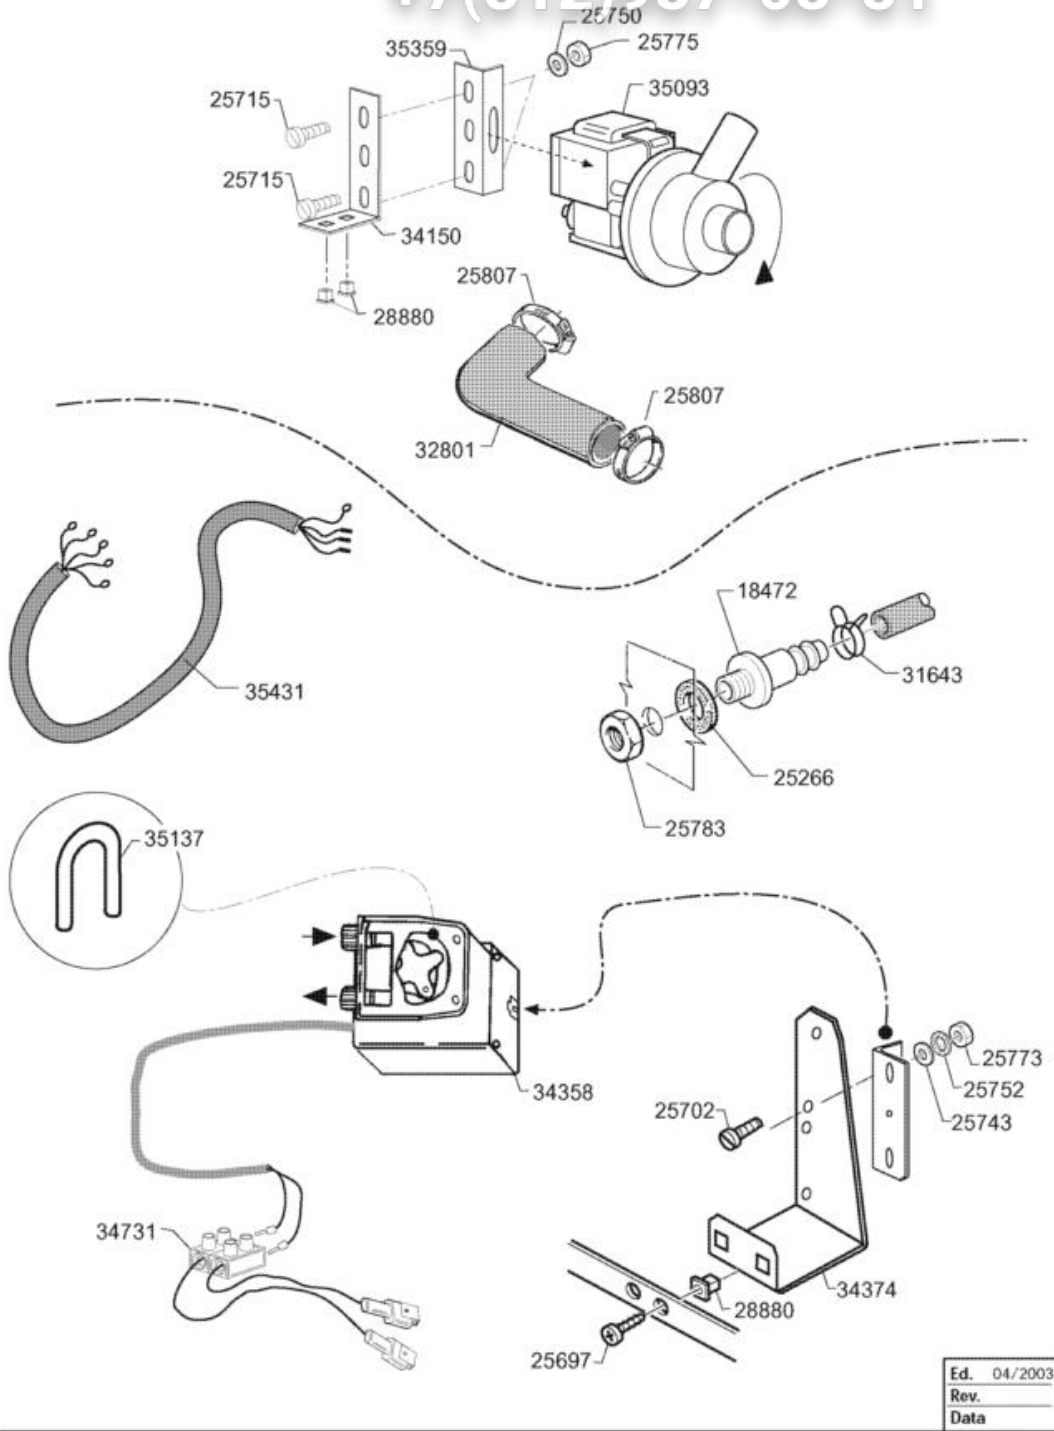

vsezip.ru

87(812)987-08-81

Ed.	04/2003
Rev.	
Data	

vsezip.ru

Code	Description
00162	ROLL TUBE 6X4 RILSAN
00166	ROLL TUBE TRANSP. 4X7
00182	HOSE 11X19 CASE. 15' BLUE
15229	LOCK NUT AID DISPENSER
18394	SCREW CONTROL DISPENSER
18750	SQUARE, RINSE AGENT DISPENSER
21428	RINSE AID DISPENSER, (2-28252)
25046	UPPER DISPENSER ASSEMBLY
25047	LOWER DISPENSER ASSEMBLY
25211	NON RETURN VALVE RINSE AID DISP.
25251	GASKET OR 2012
25757	TOOTHED SPACER DIAM. 12 D.E.D787
25803	HOSE CLIP 13-20 ABA
25818	CYLINDER SPRING (WIRE)
28252	FITTING SUCTION DISPENSER
31596	DIAPHRAGM, DISPENSER
31643	HOSE CLIP 7,3-7,8
31991	SPRING GUIDE FOR DISPENSER
32243	GASKET OR 3156
32280	OVAL HD. CROSS-SL. SCREW 4 X 13
32831	GASKET OR 2062

vsezip.ru

+7(812)987-08-81

Code	Description
18472	FITTING INJECT. DETERGENT AP
25266	FLAT GASKET 18 X 10 X 2
25697	SELF-TAPPING SCREW CHEESE D7.7 H. ROS
25702	SCREW CHEESE-H. KNURLED 4X14
25715	SCREW HEX.HD M 6 X 16 SS
25743	SPACER, FLAT, DIAM. 4
25750	SPACER, SPLITTED, DIAM. 6
25752	TOOTHED SPACER DIAM.4 D.E.
25773	NUTS 4 MA SS 18/8
25775	NUT 6 MA
25783	NUT 10 MA
25807	HOSE CLIP 26-38 ABA
28880	NUT SCREW
31643	HOSE CLIP 7,3-7,8
32801	SUCTION SLEEVE, DRAIN PUMP C/STS 60
34150	BRACKET, DRAIN PUMP
34358	DETERGENT PUMP PERISTALSISTIC
34374	FIXING BRACKET, DETERG.PUMP
34731	ELECT.CONN. TERMINAL FOR AUTOC.
35093	DRAIN PUMP HANNING TYPE DPS 25
35137	PUMP HOSE DET.SEKO PG3
35359	HOLDER. HANNING DRAIN.P. C/STS60
35431	CABLE LOOM PS/PD FOR PCB