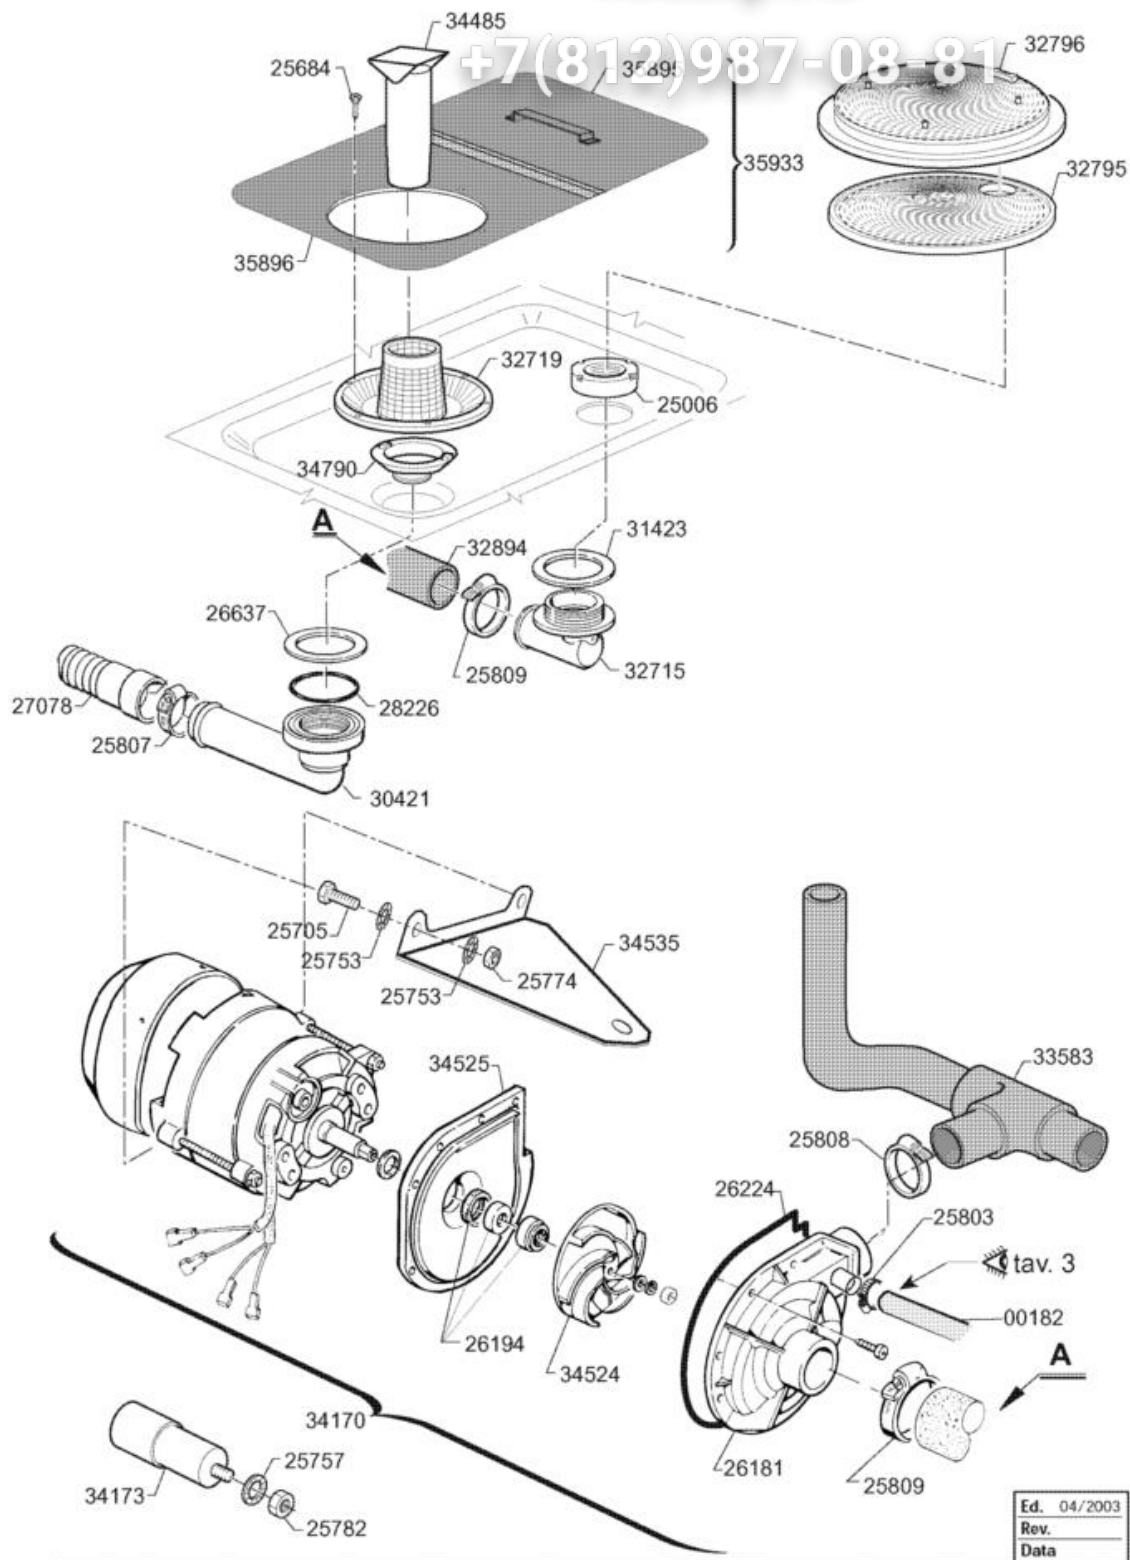

+7(812)987-08-81

Ed.	04/2003
Rev.	
Data	

Code	Description
00182	HOSE 11X19 CASER/15"BLUE"
25006	NUT FO DRAIN SUCT. P.
25684	SELF-TAPPING SCREW CHEESE-H. 2, X 9
25705	SCREW HEX.HD M 5 X 16 SS 18/8
25753	TOOTHED SPACER.DIAM.5 D.E.
25757	TOOTHED SPACER DIAM. 12 D.E.D787
25774	NUTS 5 MA
25782	NUT 8 MA
25803	HOSE CLIP 13-20 ABA
25807	HOSE CLIP 26-38 ABA
25808	HOSE CLIP 27-51CLAM
25809	HOSE CLIP 40-64CLAM
26181	COVER WASH PUMP HP 0,5-0,75
26194	SHAFT SEAL WASH P.HP0,25-0,5-0,75
26224	GASKET, PUMP HOUSING
26637	FLAT GASKET 55 X 42 X 2
27078	DRAIN HOSE, DIA.24X1500
28226	GASKET OR 3181 FOR DRAIN LUG
30421	DRAIN FITTING, LONG
31423	FLAT GASKET 65X51X3
32715	90°SUCTION ELBOW FOR PUMP
32719	COLLECTOR FILTER
32795	BOTTOM, ROUND FILTER
32796	COVER, ROUND FILTER
32894	SUCTION SLEEVE.STS 60
33583	OUTLET SLEEVE WASH 53/60
34170	WASH PUMP HP. 1 STS/C60 C80
34173	CAPACITOR UF 16
34485	OVERFLOW TUBE STS 60 H=157
34524	IMPELLER LGB 0591 M8 LEFT ZF 340
34525	FLANGE, LGB ZF 340
34535	ADAPT.PLATE TO FIX PUMP LGB
34790	DRAIN ELBOW SERIES 60
35895	TANK STRAINER, RIGHT S/S SERIES 60
35896	TANK STRAINER LEFT S/S SERIES 60
35933	FILTER TANK CPL C 6