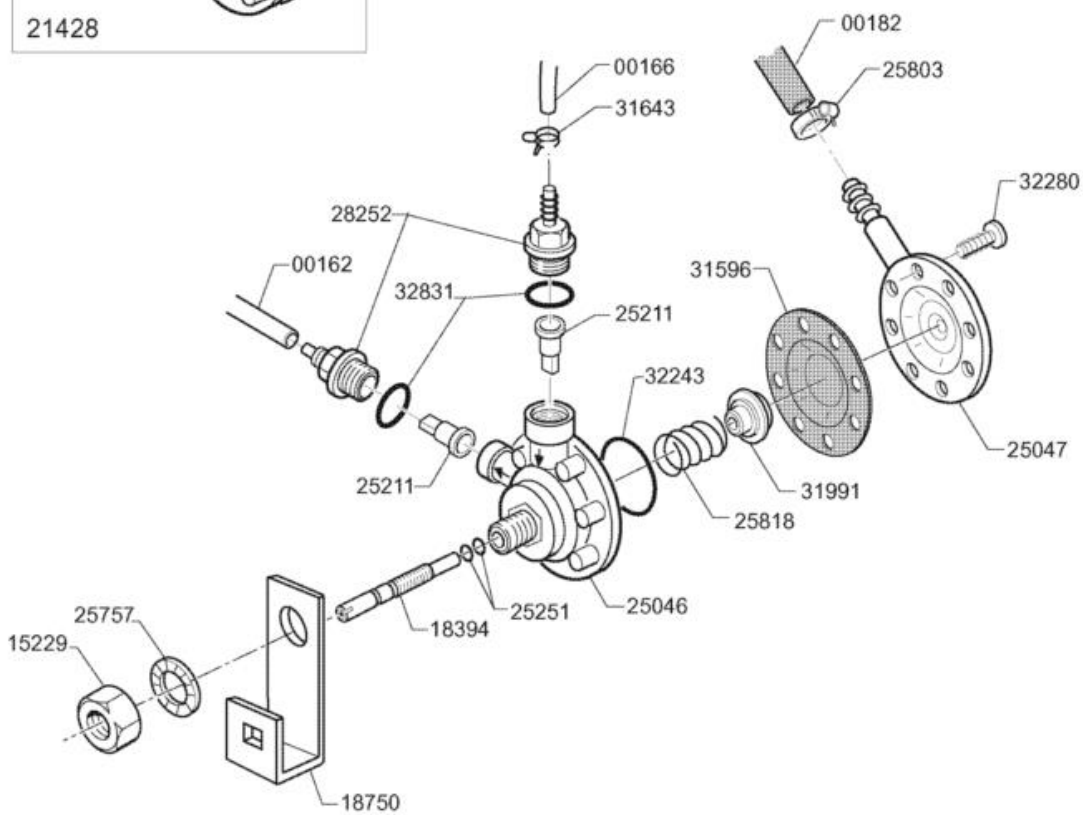

Ed.	04/2003
Rev.	
Data