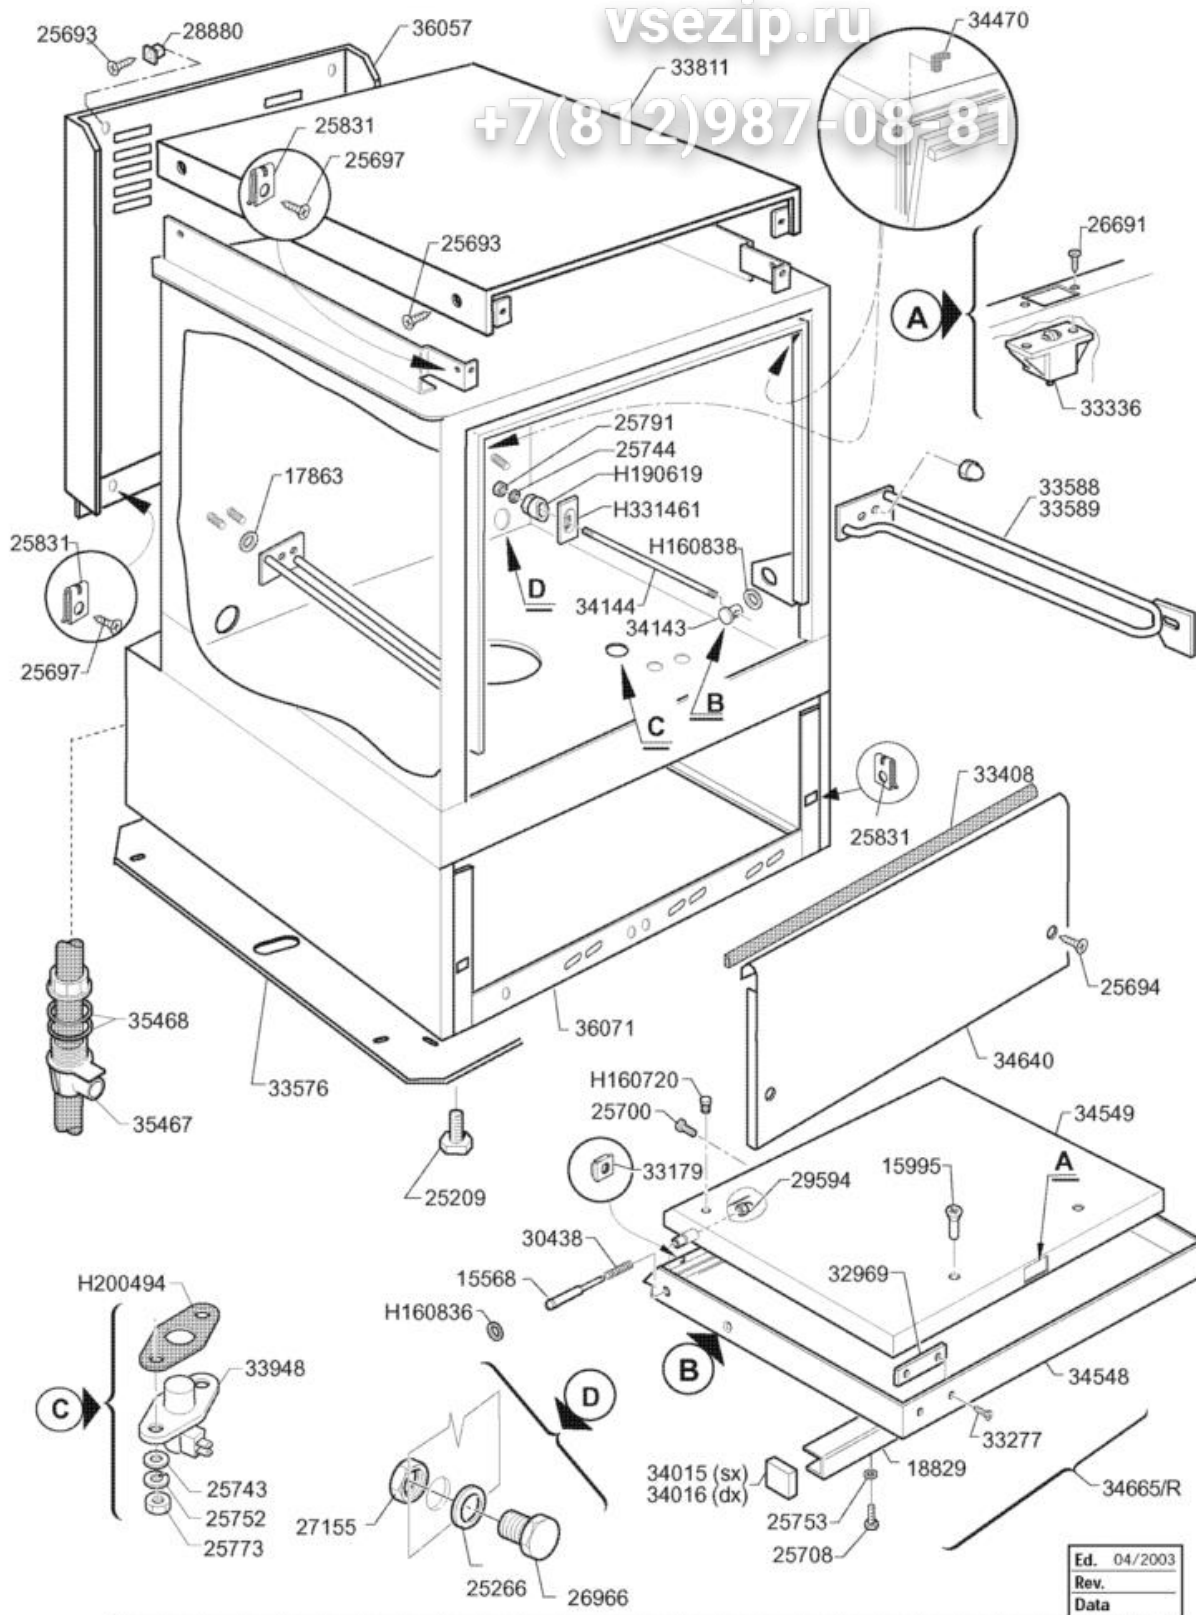

Ed.	04/2003
Rev.	
Data	

vsezip.ru

+7(812)987-08-81

Code	Description
15568	MOBILE DOWEL FOR DOOR
15995	BUSH SPRING FIX. HANDLE STS
17863	SPACER GUIDE
18829	HANDLE FOR DOOR STS/APS/C 60
25209	FEET, HEXAG. BASE
25266	FLAT GASKET 18 X 10 X 2
25693	SELF-TAPPING SCREW BEVEL H. 4,2X13
25694	SELF-TAPPING SCREW BEVEL H. 4,2X19
25697	SELF-TAPPING SCREW CHEESE D747H.ROS
25700	SCREW CHEESE-H. 4 X 8 KNURLED
25708	SCREW HEX.HD M 5 X 10 SS
25743	SPACER, FLAT, DIAM. 4
25744	SPACER, FLAT, DIAM.5
25752	TOOTHED SPACER DIAM.4 D.E.
25753	TOOTHED SPACER.DIAM.5 D.E.
25773	NUTS 4 MA SS 18/8
25791	SELF-LOCKING NUT 5 MA LOWER SIDE
25831	PLATE FOR SELFTHREAD. SCREW SIDES 7
26691	SCREW TS M 4 X 8
26966	HOLE CLOSING PLUG
27155	PLASTIC NUT10 M
28880	NUT SCREW
29594	NUT BLIND 4 MA
30438	SPRING FOR PIN AND DOOR
32969	MAGNET FOR CONTACT M350 AP
33179	ENCLOSED NUT 4MA
33277	SELF-TAPPING SCREW TSP 2,9 X 9,5
33336	ROLLER DOOR LATCH
33408	NEOPREN ADHESIVE GASKET 8 X 4
33576	LOWER GUARD, STS/APS/C 60
33588	RACK GUIDE, RIGHT 53/60
33589	RACK GUIDE, LEFT 53/60
33811	UPPER PANEL C 60
33948	BIMET. THERMOSTAT, DOUBLE CONTACT
34015	PLUG END HANDLE, LEFT
34016	PLUG END HANDLE, RIGHT
34143	PIN FOR ROD DOOR
34144	ROD FOR DOOR 60-80
34470	RUBBER PROTECT.CORNER, TANK LABYR.
34548	DOOR CASING, APS/STS/C60/98
34549	INNER DOOR PANEL C 43 ALTA
34640	TANK. FRONT PAN. C60/98
34665/R	DOOR ASSEMBLY CPL C/STS 60 L572xH423
35467	CABLE CLAMP 5024/2/15/26 STEAB
35468	WASHER FOR CABLE CLAMP 35467

Code	Description
36057	REAR PANEL 60 BT AIR GAP
36071	TANK-BASE STAND 60 BT/02
H160720	SNAP PLUG HEYCO D.8
H160836	RING X PIN SP08(COD 34143)
H160838	RING X DOOR PIN
H190619	DOOR CATCH +LF/FC+
H200494	GASKET FOR DOUBLE-THERMOSTAT
H331461	TIE ROD PLATE FOR G65/BC

Code	Description
H150833	CABLE CLAMP EGB PA268/RO
H160121	HOSE, BLACK RUBBER D. 5 X 9
H450134	ELASTIC HOSE CLIP 2-WIRE D. 3 8,3
H450137	COLLAR COUPLING WITH BASE 31900
H463033	INDIC.PLATE, 3-PHASE LINE