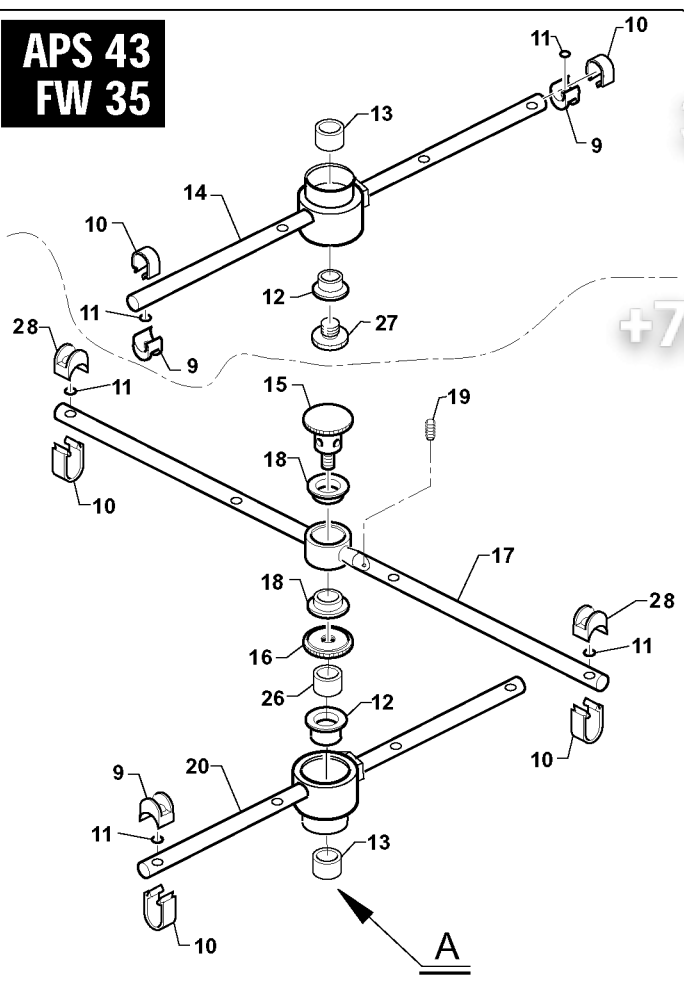

**APS 43
FW 35**

**APS 48-48 B
FW 40-40 B**

**APS 53
FW 45**

Ed. 01/2004
Rev.
Data