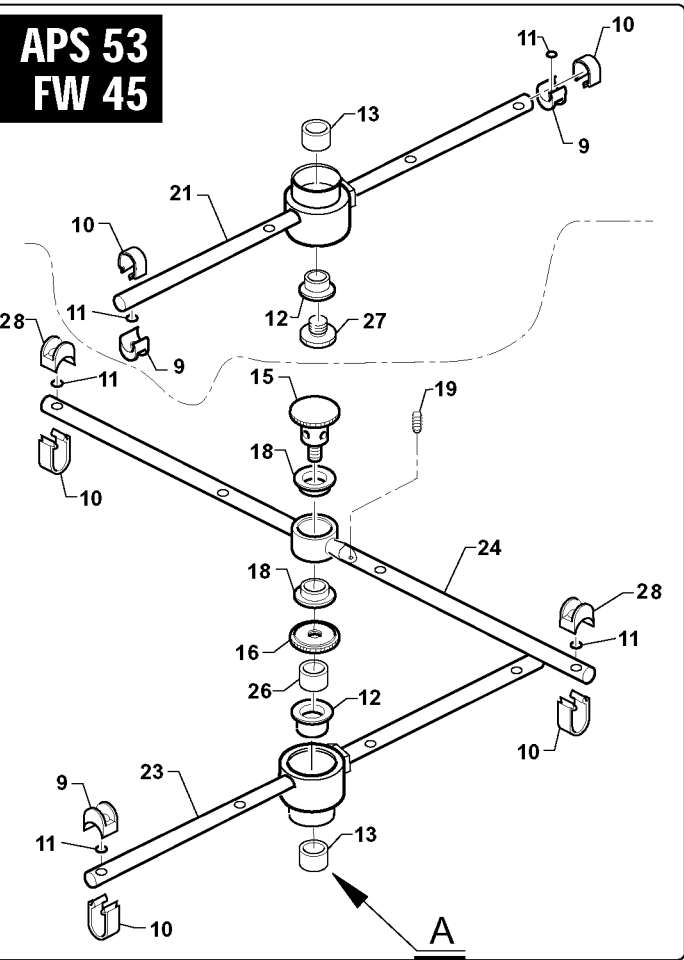

**APS 43
FW 35**

**APS 48-48 B
FW 40-40 B**

**APS 53
FW 45**

Ed. 01/2004
Rev.
Data