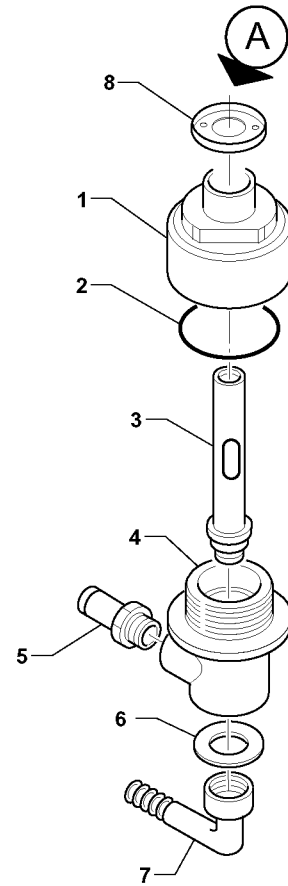

**APS 43
FW 35**

**APS 48-48 B
FW 40-40 B**

**APS 53
FW 45**

Ed. 01/2004
Rev.
Data