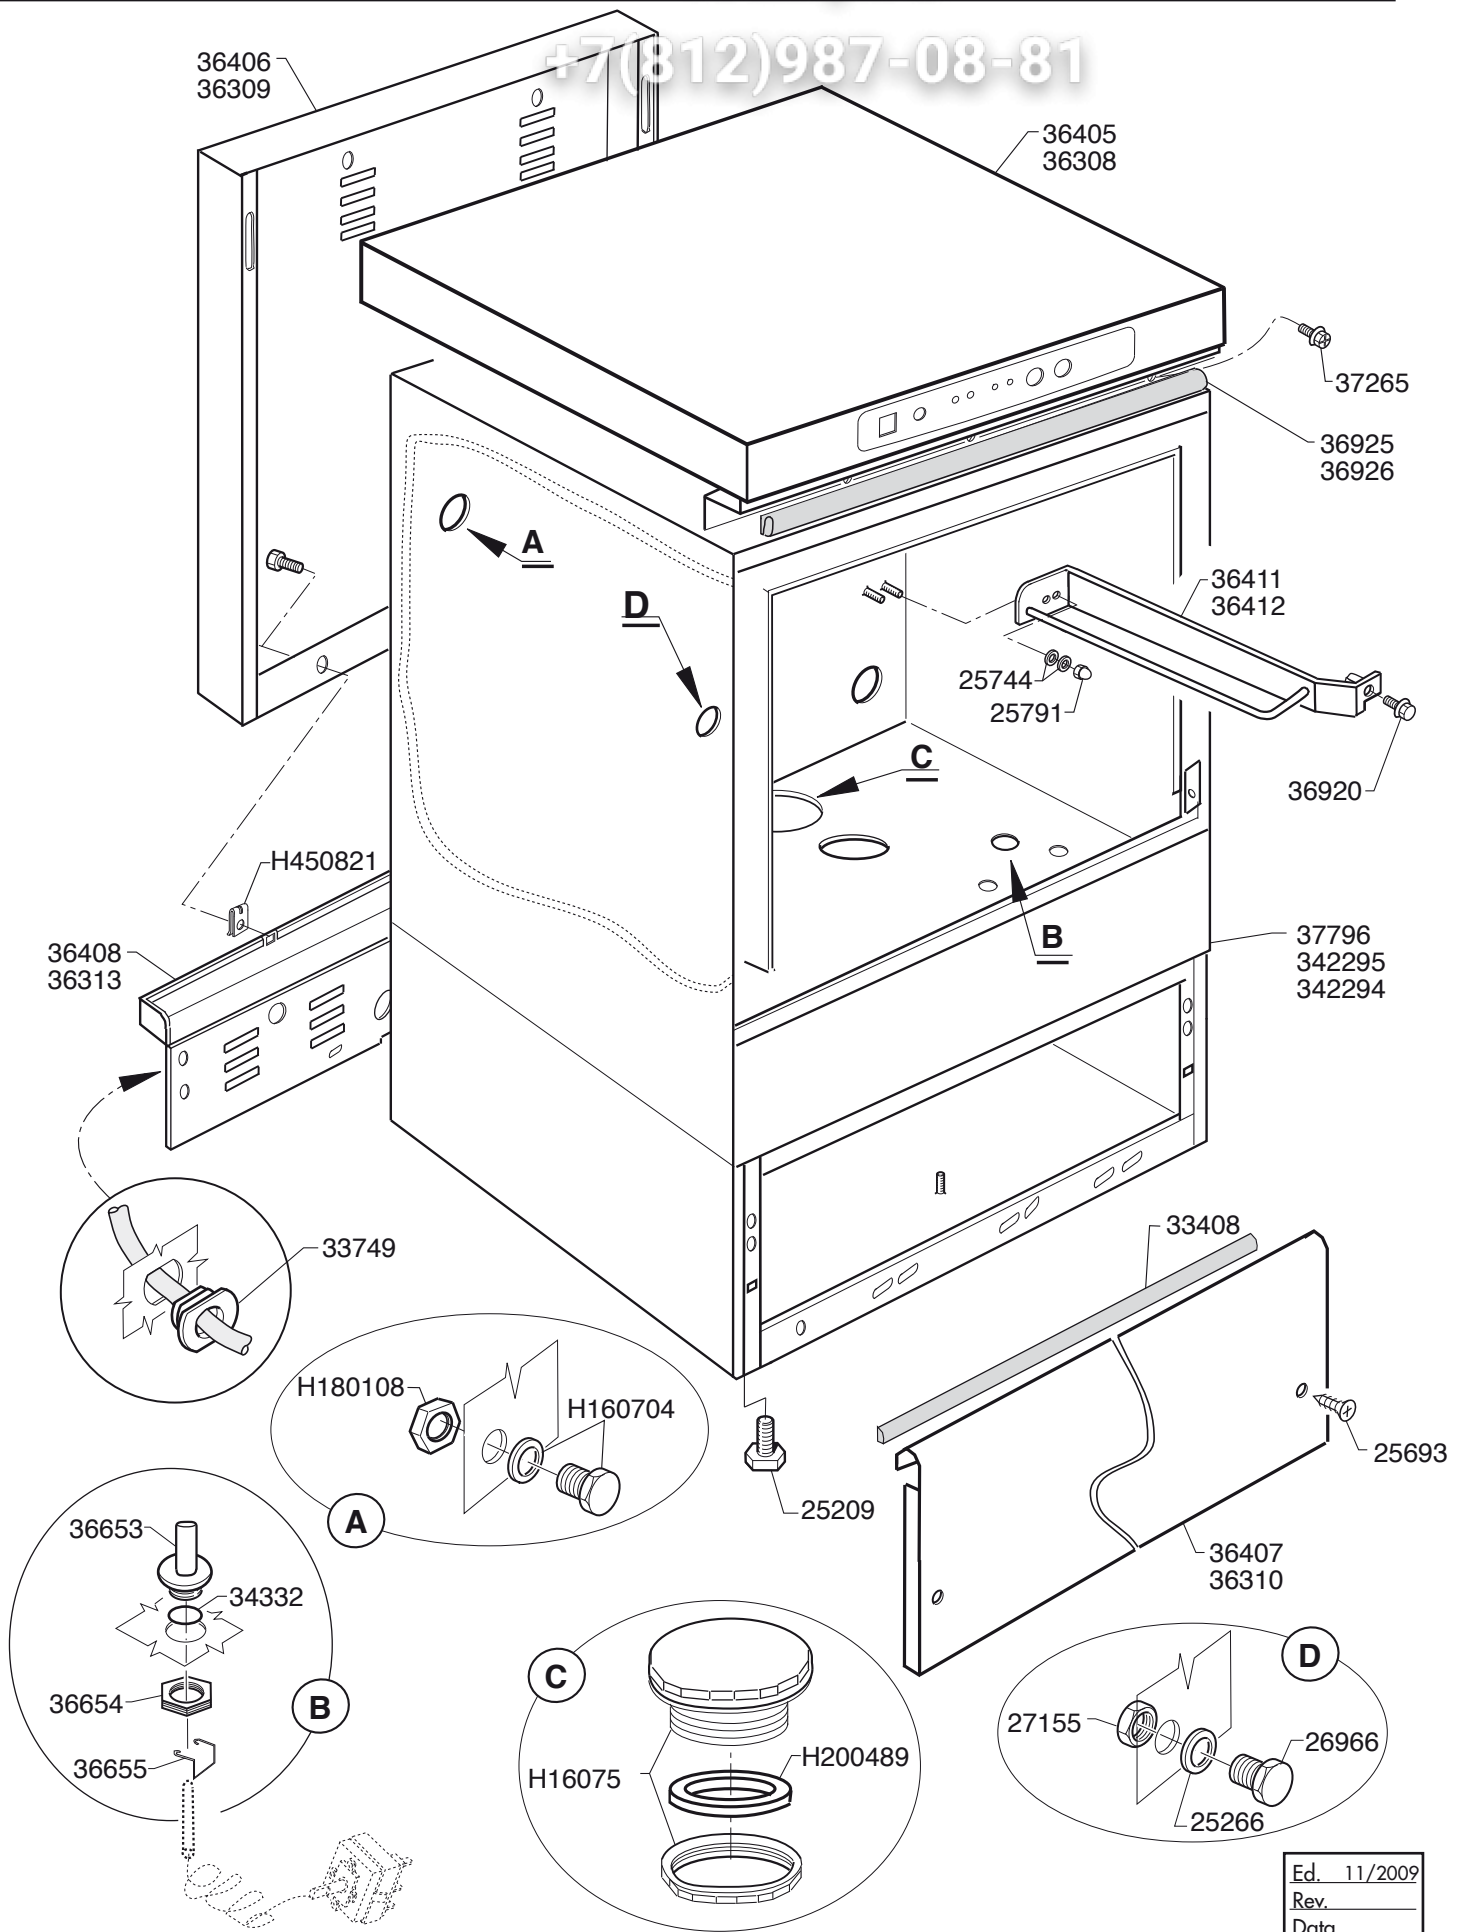

3rd Generation
vsezip.ru

+7(812)987-08-81