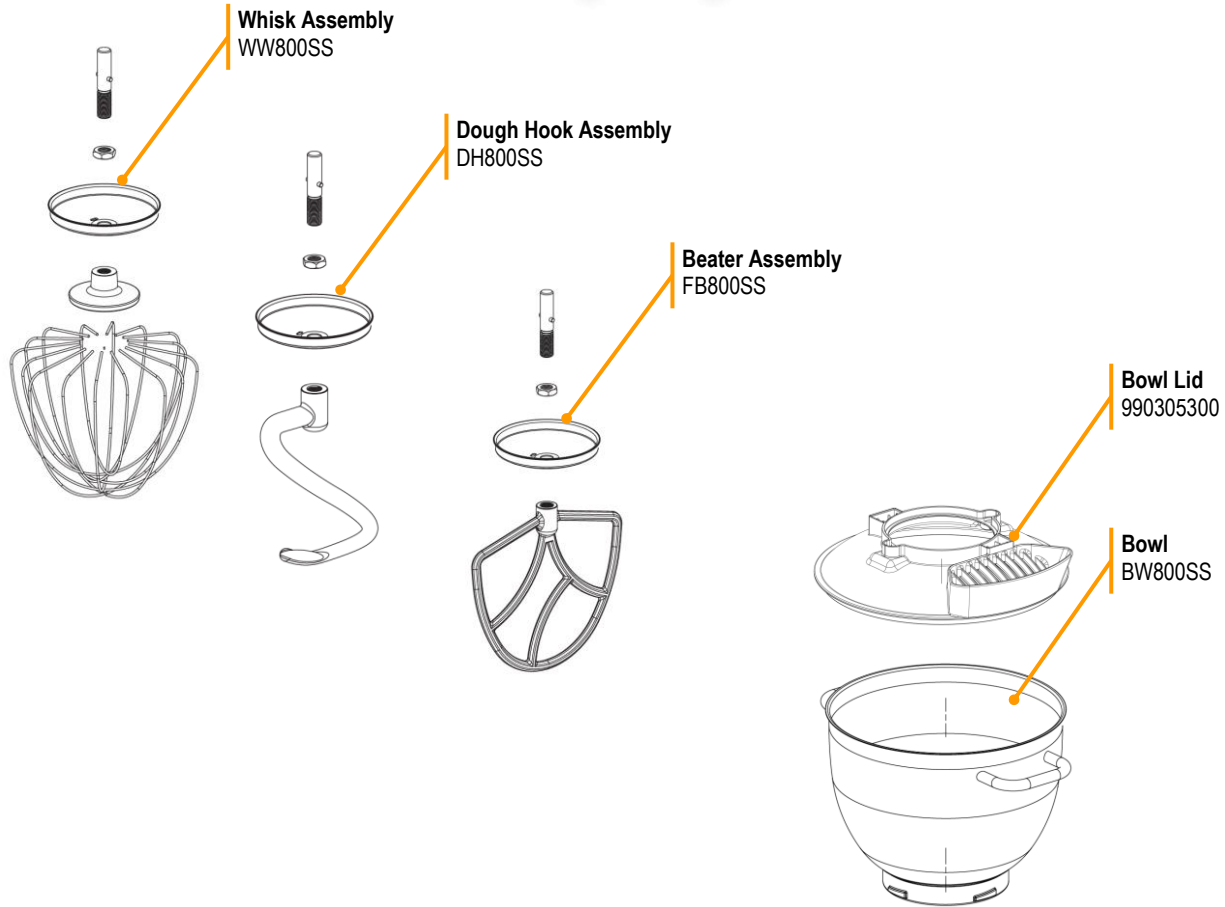

Parts and Accessories Diagram Model CPM800-CE (230V)

PROPRIETARY RIGHTS NOTICE This document and all information contained within it is the property of Hamilton Beach Brands, Inc. (HBB). It is confidential and proprietary and has been provided to you for a limited purpose. It must be returned or destroyed upon request. Disclosure, reproduction or use of this document and any information contained within it, in full or in part, for any purpose is forbidden without the prior written consent of HBB. No photographs may be taken of any article fabricated or assembled from this document without the prior written consent of HBB.

+7(812)987-08-81

  4421 Waterfront Drive Glen Allen, VA 23060	Revision Description:		Create new CARE part.					
	Request Number:	DOC10184	Revision Date:	09/05/2019	Approved by:	DOC10184		
	Issue Code(s):		Page:	2 of 2	Document #:	540097100	Rev:	E