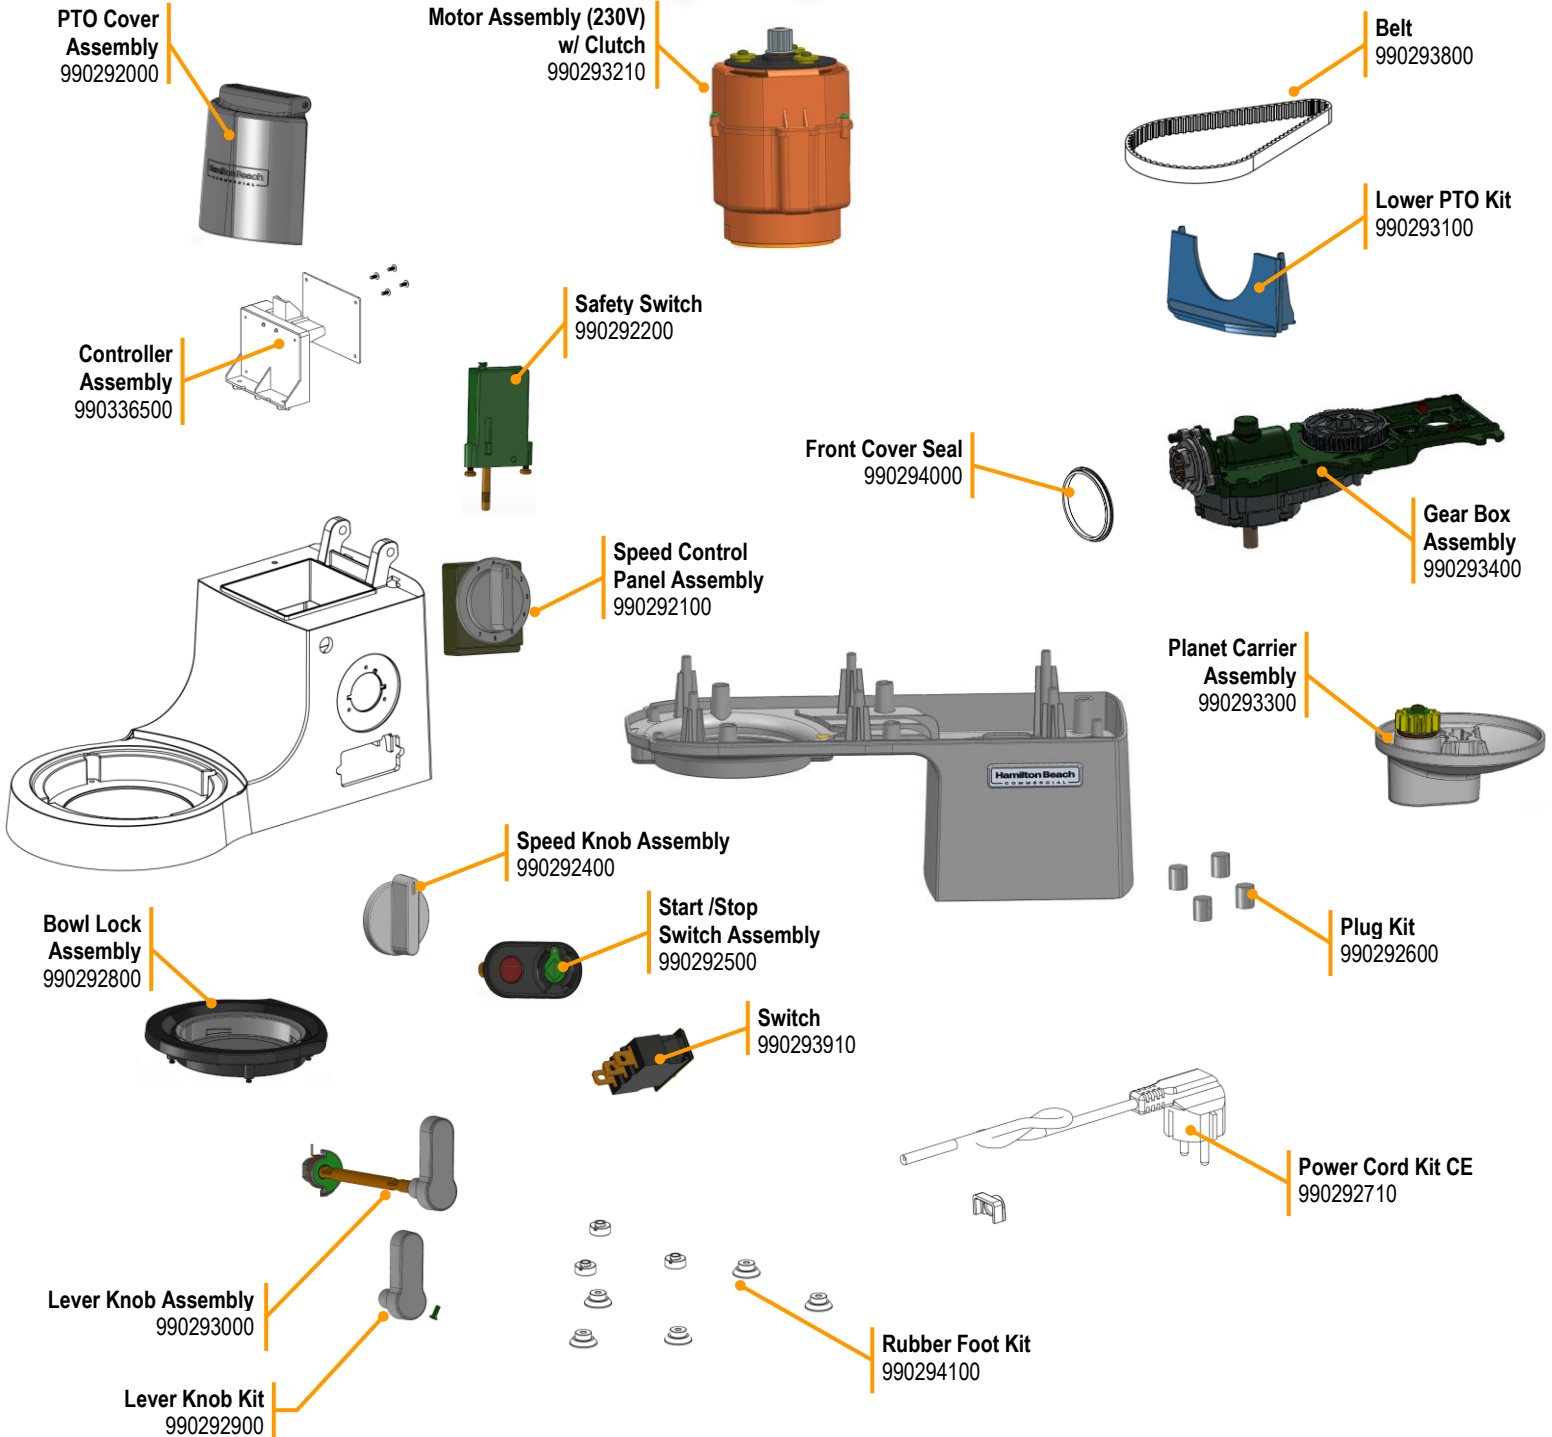

Parts and Accessories Diagram

Model CPM800-CE (230V)

PROPRIETARY RIGHTS NOTICE This document and all information contained within it is the property of Hamilton Beach Brands, Inc. (HBB). It is confidential and proprietary and has been provided to you for a limited purpose. It must be returned or destroyed upon request. Disclosure, reproduction or use of this document and any information contained within it, in full or in part, for any purpose is forbidden without the prior written consent of HBB. No photographs may be taken of any article fabricated or assembled from this document without the prior written consent of HBB.

Replacement Parts
+7(812)987-08-81

<p>Hamilton Beach 4421 Waterfront Drive Glen Allen, VA 23060</p>	Revision Description:	Create new CARE part.					
	Request Number:	DOC10184	Revision Date:	09/05/2019	Approved by:	DOC10184	
	Issue Code(s):		Page:	1 of 2	Document #:	540097100	Rev: