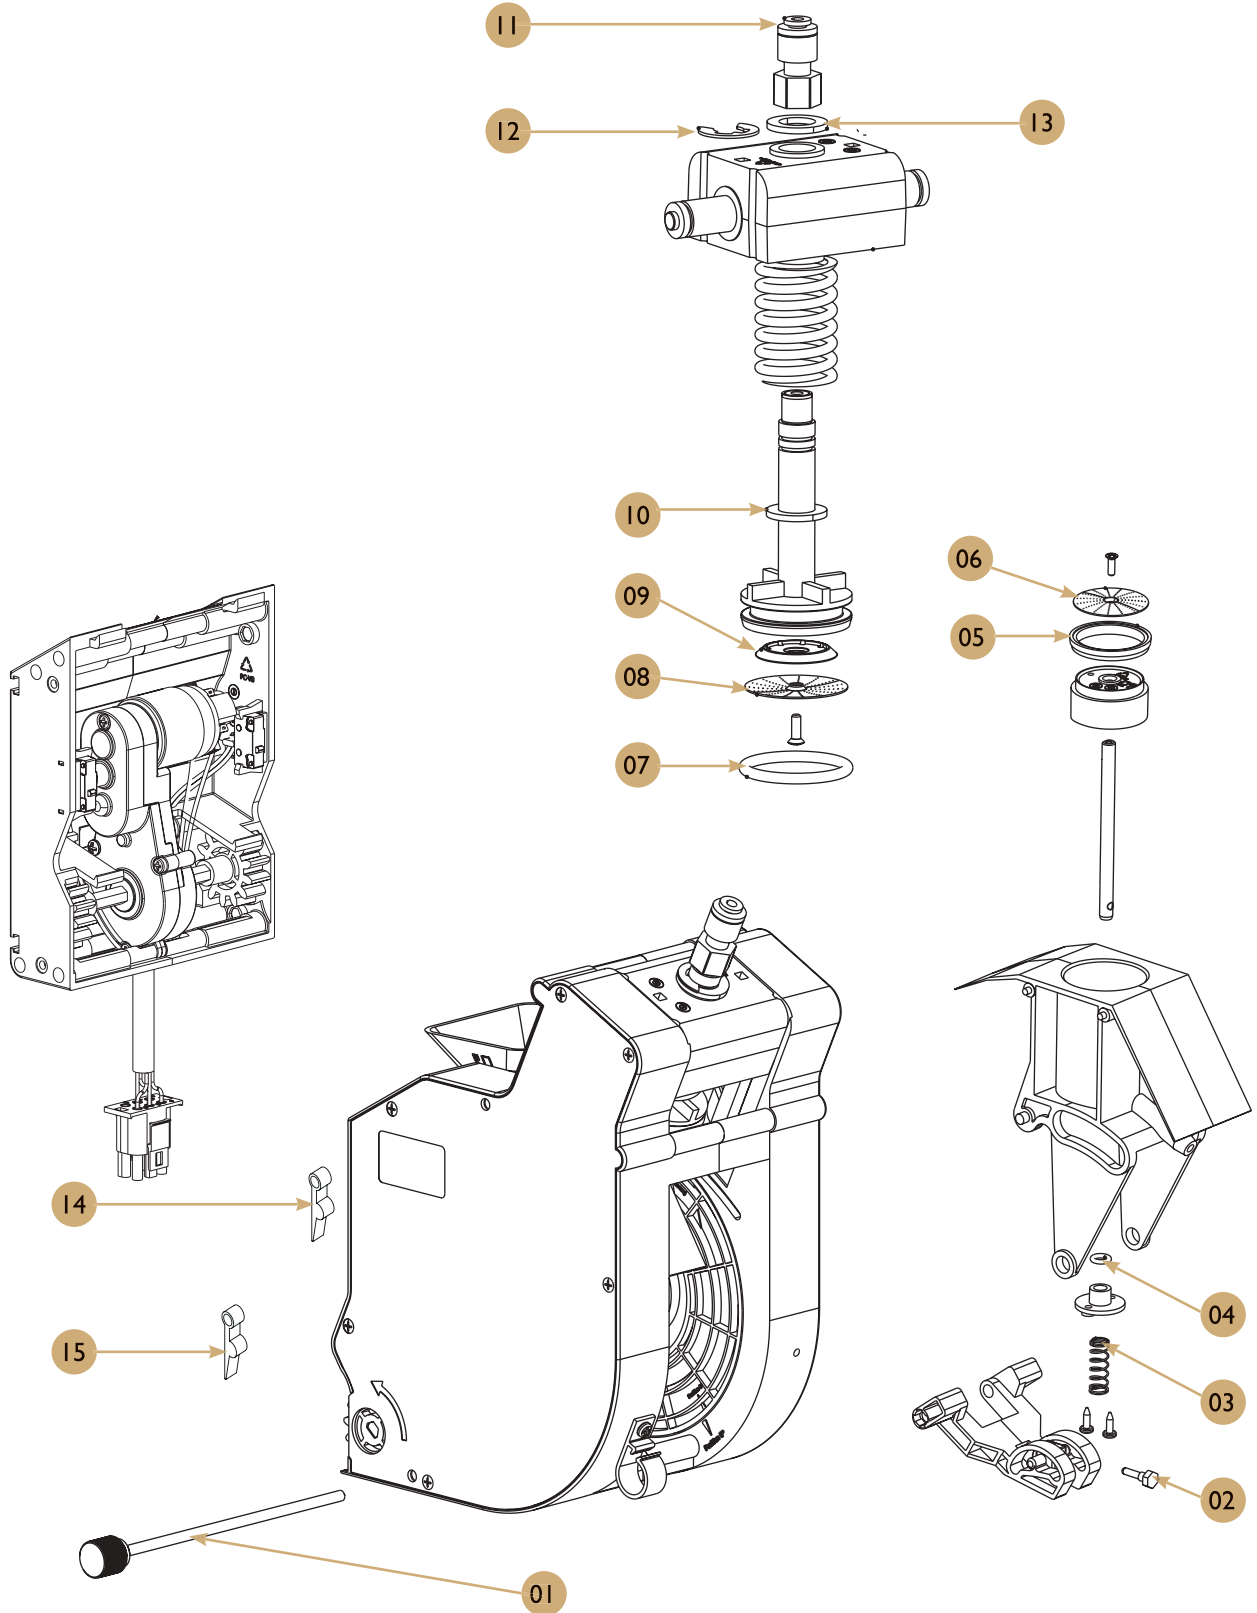

Drawing

## Spare parts list

POS.	PCS	Part No.	Description
01	1	1965003	Housing EK-7
02	1	1965005	Grinding disc set EK-7
03	1	1965006	Rotating burr carrier EK-7
04	1	1965004	Standard outlet EK-7
05	1	1264097	Outlet holder for EK-7 grinder
06	1	1264098	Grinder outlet left
07	1	1264099	Grinder outlet right
08	3	1965007	Grinder belt 420t EK-7
09	1	1965008	Adjustment bar EK-7
10	2	260457	Adjustable shaft
11	2	1264033	Adjustable wheel EK-7

#### Spare parts list

POS.	PCS	Part No.	Description
01	1	83230921	Motor 200-240V/50/60Hz
02	1	83250823	Allen screw, M4x4
03	1	83230939	Bean inlet housing EK21
04	1	83255509	O-Ring 35x4
05	3	83250822	Cylinder screw, M4x50
06	1	83230928	Conveying screw EK21
07	1	83250821	Slotted head screw, M4x16
08	1	83243678	Pressure spring
09	1	83307991	Adjustment pinion
10	1	83250742	Allen set screw, DIN916-M5x10
11	1	83243677	Adjustment shaft
12	1	83306715	Grinder discs EK21 (service pack)
13	4	83250614	Slotted head screw
14	1	83230926	Grinding disc carrier - rotating
15	1	83251601	Washer, 10x16x1
16	1	83251043	Hexagon nut left hand thread-M8L-08d
17	3	83250408	Slotted head screw, M4x14
18	1	83100914	Grinder Housing
19	1	83250743	Allen set screw, DIN916-M4x5
20	1	83243641	Silicone flapper for grinder
21	1	83243642	Coffee outlet spout
22	1	140335	Tube clamp 19.2 mm
23	1	1505081	Silicon hose ID16 OD19mm