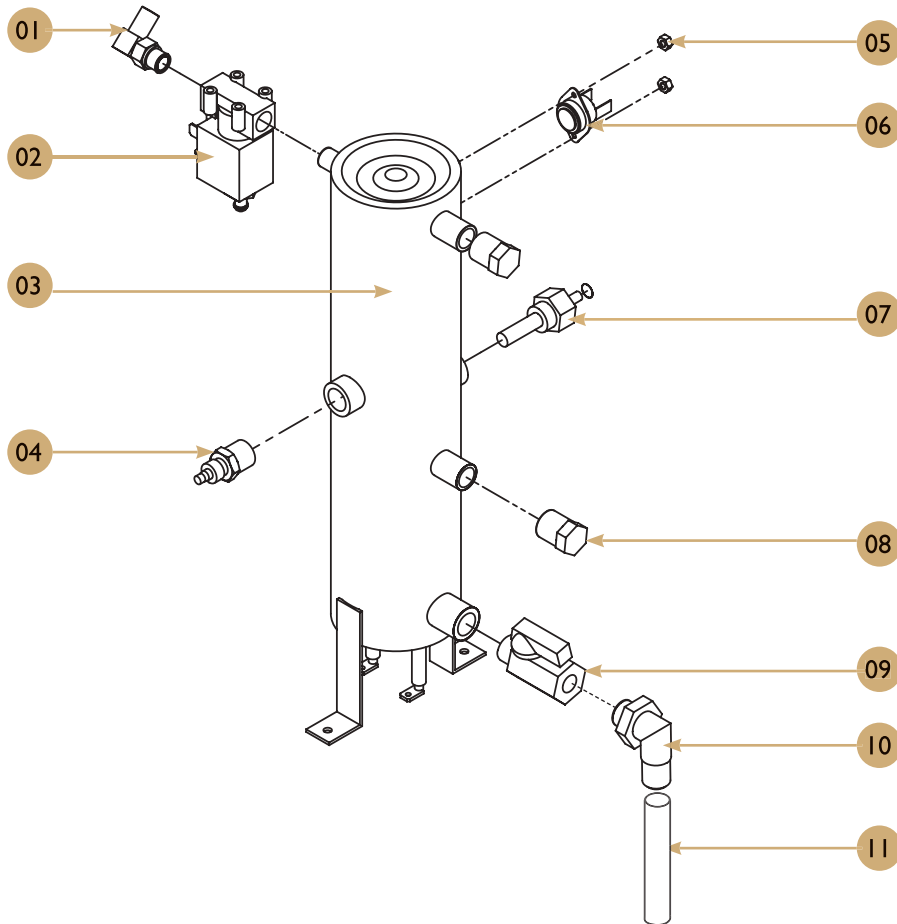

Boiler

Drawing

+7(812)987-08-81

Spare parts list

POS.	PCS	Part No.	Description
01	1	1801129	Connector L speed fitting G1-8-4mm
02	1	1660050	ODE 3way valve
03	1	C15100006	Boiler 0.7L vending short feet version
04	1	1860019	Connector Straight Male G1/4-Tube 6
05	2	1401101	M3 nut
06	1	C10200110	Office thermostata 16A
07	1	1660038	NTC thermistor belong G1,4
08	2	260473	Plug nut female G1.4
09	1	1860015	Tap drainage G1/4M-G1/4F Left
10	1	C30000215	Conical bend adaptor
11	1	1561036	Silicone tube 10x4 mm