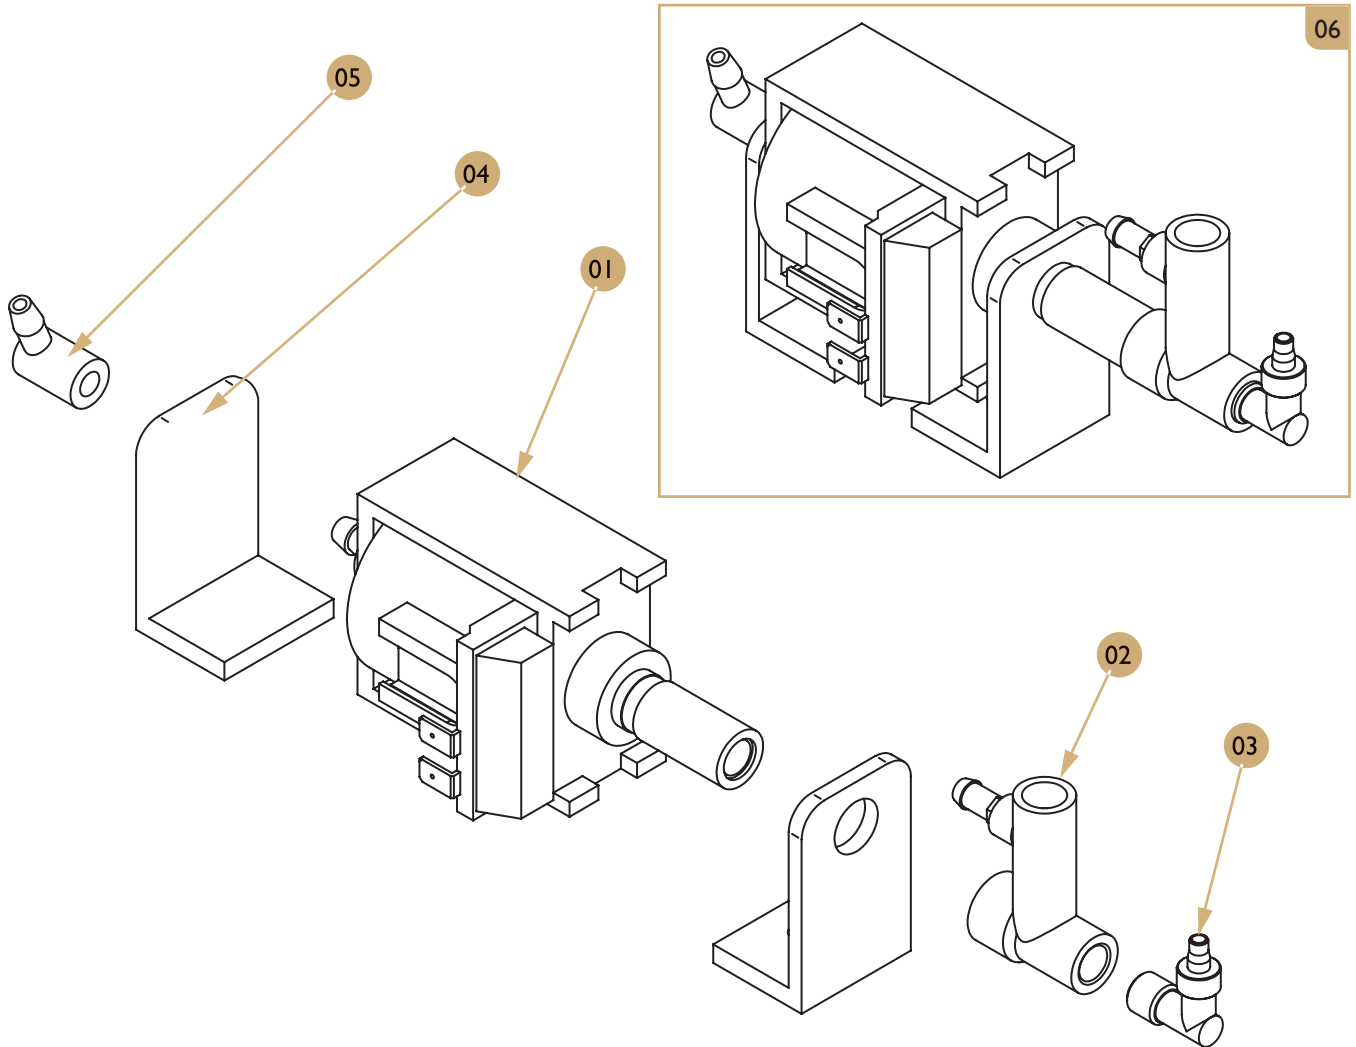

Vibration pump

+7(812)987-08-81

Drawing

Spare parts list

POS.	PCS	Part No.	Description
01	1	C60000040	Pump motor
02	1	C30400055	Pump bypass
03	1	C30400010	90° racor male G1/8 - D6
04	2	C30400060	Vibrating pump support
05	1	C30400070	90° plastic connection office pump
06	1	CESC00001	Vibration pump complete