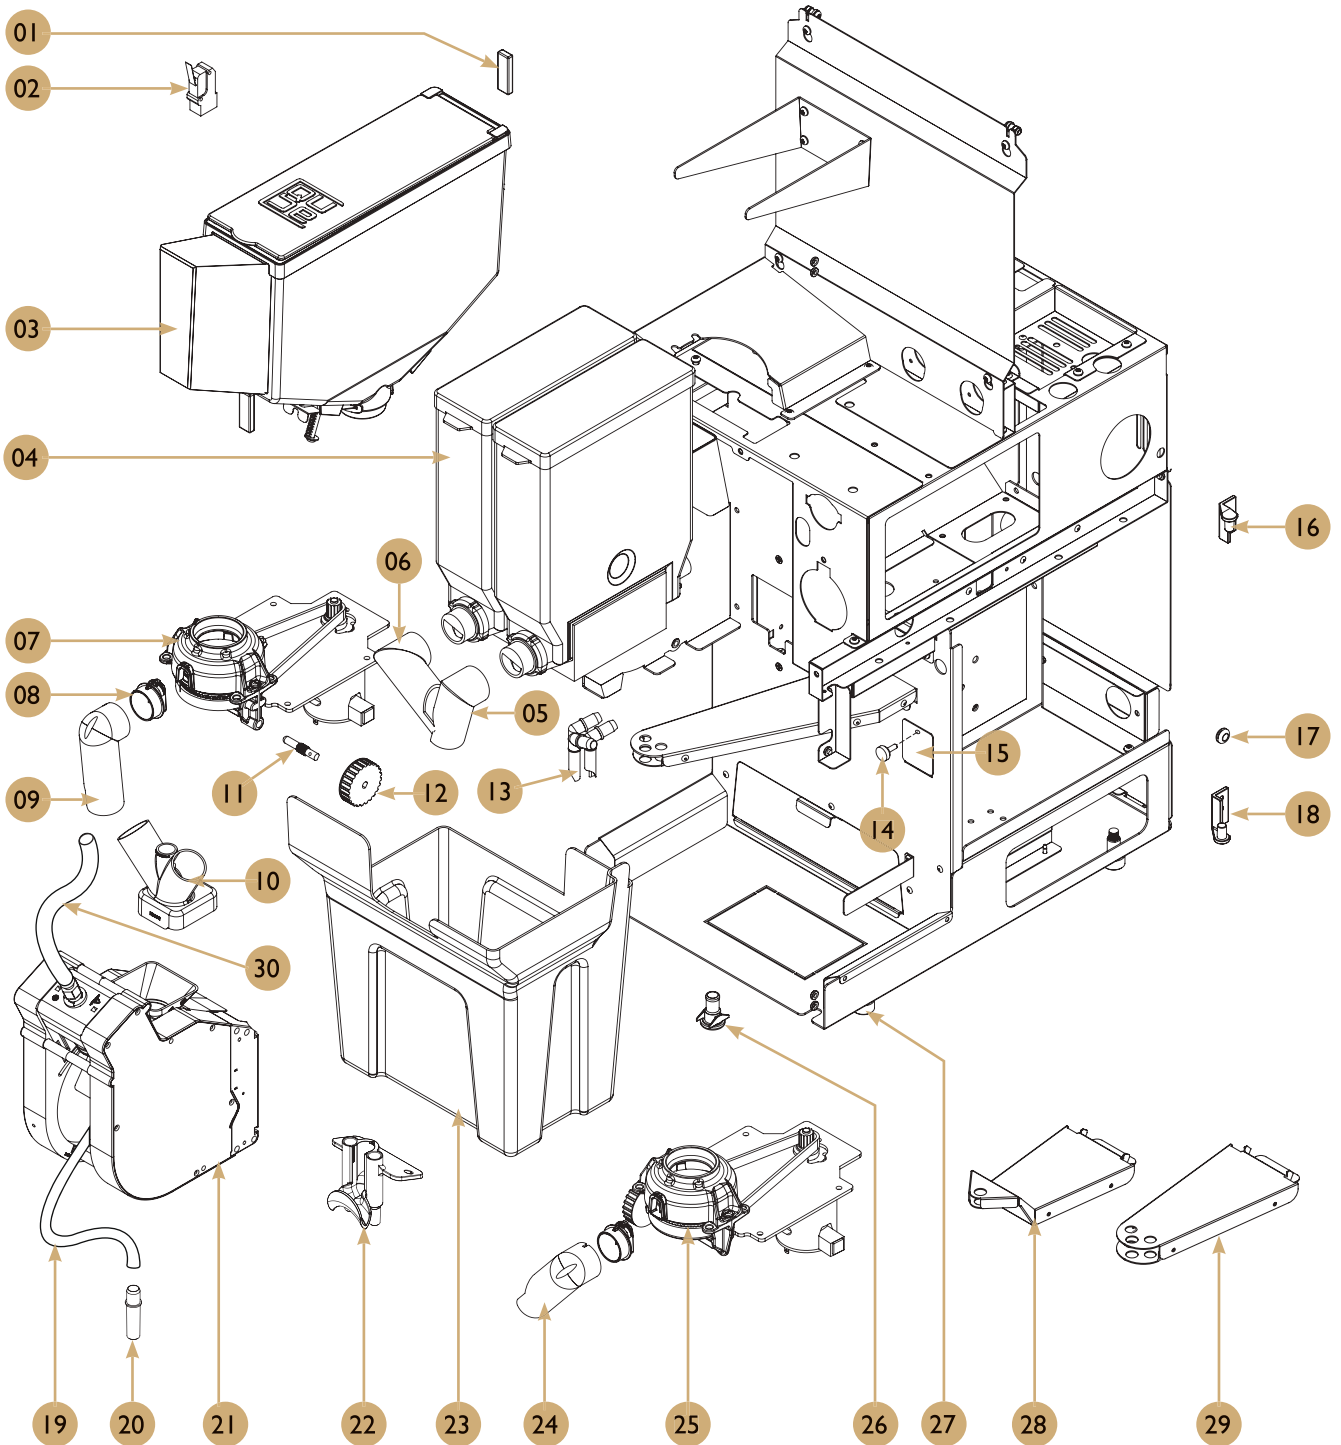

Machine I

Drawing

+7(812)987-08-81

Machine I

+7(812)987-08-81

Spare parts list

POS.	PCS	Part No.	Description
01	2	1608281	Magnet 39x13x6
02	1	160841	Door microswitch or 710070 with holder
03	1	7160003	Bean hopper left
04	2	1204962	Canister W64 H250mm
05	1	120493	Canister W64 pipe right
06	1	120489	Canister W64 pipe left
07	1	1604757	Grinder EK-7 left
08	2	1264097	Outlet chute for EK-7 grinder
09	2	1264099	Canister chute right
10	1	1264168	Powder cover
11	1	260457	Adjustable shaft
12	1	1264033	Adjustable wheel
13	3	1201415	Outlet angle
14	1	1402581	Screw M4x10 black plastic top
15	1	252109	Drain panel
16	1	1403514	Hinge zink upper
17	1	1264005	Rubber leading TPG 10.0
18	1	1403515	Hinge zink lower
19	1	1264146	Outlet tube L for brewer
20	1	1264145	Outlet cross
21	1	1201621	Espresso brewer 7g
22	1	1264159	Espresso outlet complete
23	1	1264134	Trash bin CQUBE SE
24	1	1264099	Grinder outlet right
25	1	1604758	Grinder EK-7 long right
26	1	1206706	Bulkhead adaptor black
27	4	120316	Adjustable foot
28	1	261156	Beam unit raised SE20
29	1	261157	Beam unit straight SE20
30	1	1505174	Tube PTFE 2.5-4mm