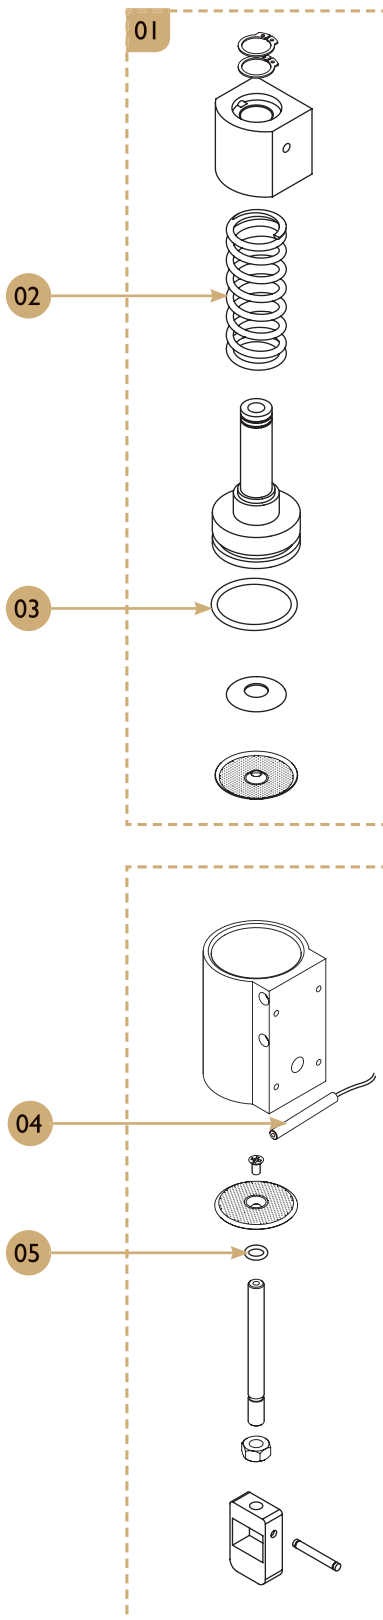

Spare parts list

POS.	PCS	Part No.	Description
01	1	1201383	Upper piston complete
02	1	1202284	Piston spring
03	1	1206440	O-ring 45mm
04	1	1201384	Cylinder preheater
05	1	1206441	O-ring 8mm
06	1	1201382	Brewer motor complete