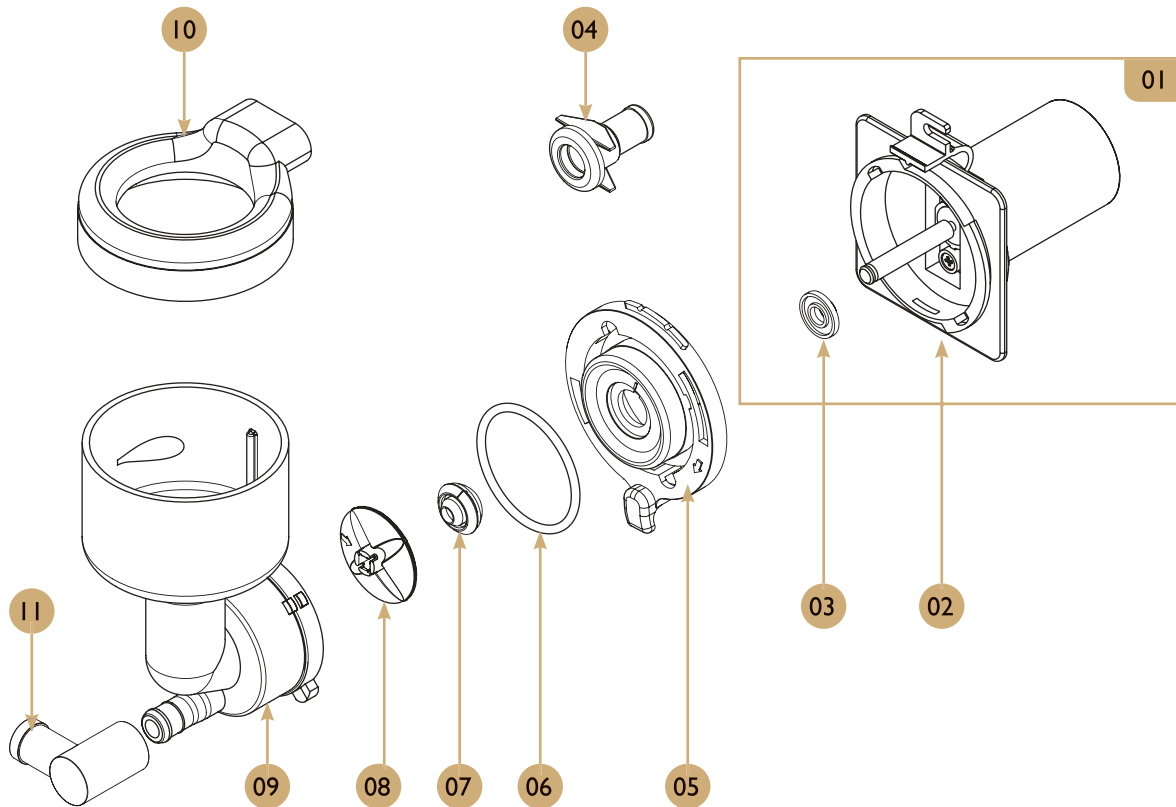

## Spare parts list

POS.	PCS	Part No.	Description
01	1	1401101	Nut M3 SS A2
02	1	1461008	Spring washer M3
03	1	1364026	Sensor short 60mm
04	1	1205301	Sensor long 90 mm
05	1	1605362	Double seal level sensor
06	1	1666013	Harness water level sensor
07	1	1660057	Valve coil 24V DC black
08	1	1660058	Valve metal plunger and spring
09	1	1501193	valve silicone plunger
10	1	1660060	Valve upper body
11	1	1206452	O-ring adjustment screw
12	1	1206451	Valve body o-ring
13	1	1660062	Valve lower body
14	1	260851	SS clamp holder left
15	1	260852	SS clamp holder right
16	1	220220	High limit switch
17	1	1561014	Inlet pipe tank
18	1	250433	Tank washer
19	1	1402003	Screw M4 x 16mm
20	1	260144	Tank lid fixture
21	1	1206507	Fiber washer
22	1	1561012	Seal gasket tank
23	1	1206505	Gasket for HI switch ber 16.8x12.4
24	1	1601311	Element 2200W/230V with SS nuts
25	1	1605363	Silicone plug
26	1	1561015	Overflow pipe
27	2	160538_03	Plug for water outlet
28	3	1561010	Seal for outlet valve
29	1	150501	Tube silicone 8-12mm
30	1	1206290	Outlet valve black 24V
31	1	711000	NTC thermistor
32	1	1605361	Seal for NTC
33	1	1201295	Insulation 5L tanks (black 15mm)

### Boiler

Drawing

+7(812)987-08-81

### Spare parts list

POS.	PCS	Part No.	Description
01	1	1801129	Connector L speed fitting G1-8-4mm
02	1	1660050	ODE 3way valve
03	1	C15100006	Boiler 0.7L vending short feet version
04	1	1860019	Connector Straight Male G1/4-Tube 6
05	2	1401101	M3 nut
06	1	C10200110	Office thermostata 16A
07	1	1660038	NTC thermistor belong G1,4
08	2	260473	Plug nut female G1.4
09	1	1860015	Tap drainage G1/4M-G1/4F Left
10	1	C30000215	Conical bend adaptor
11	1	1561036	Silicone tube 10x4 mm