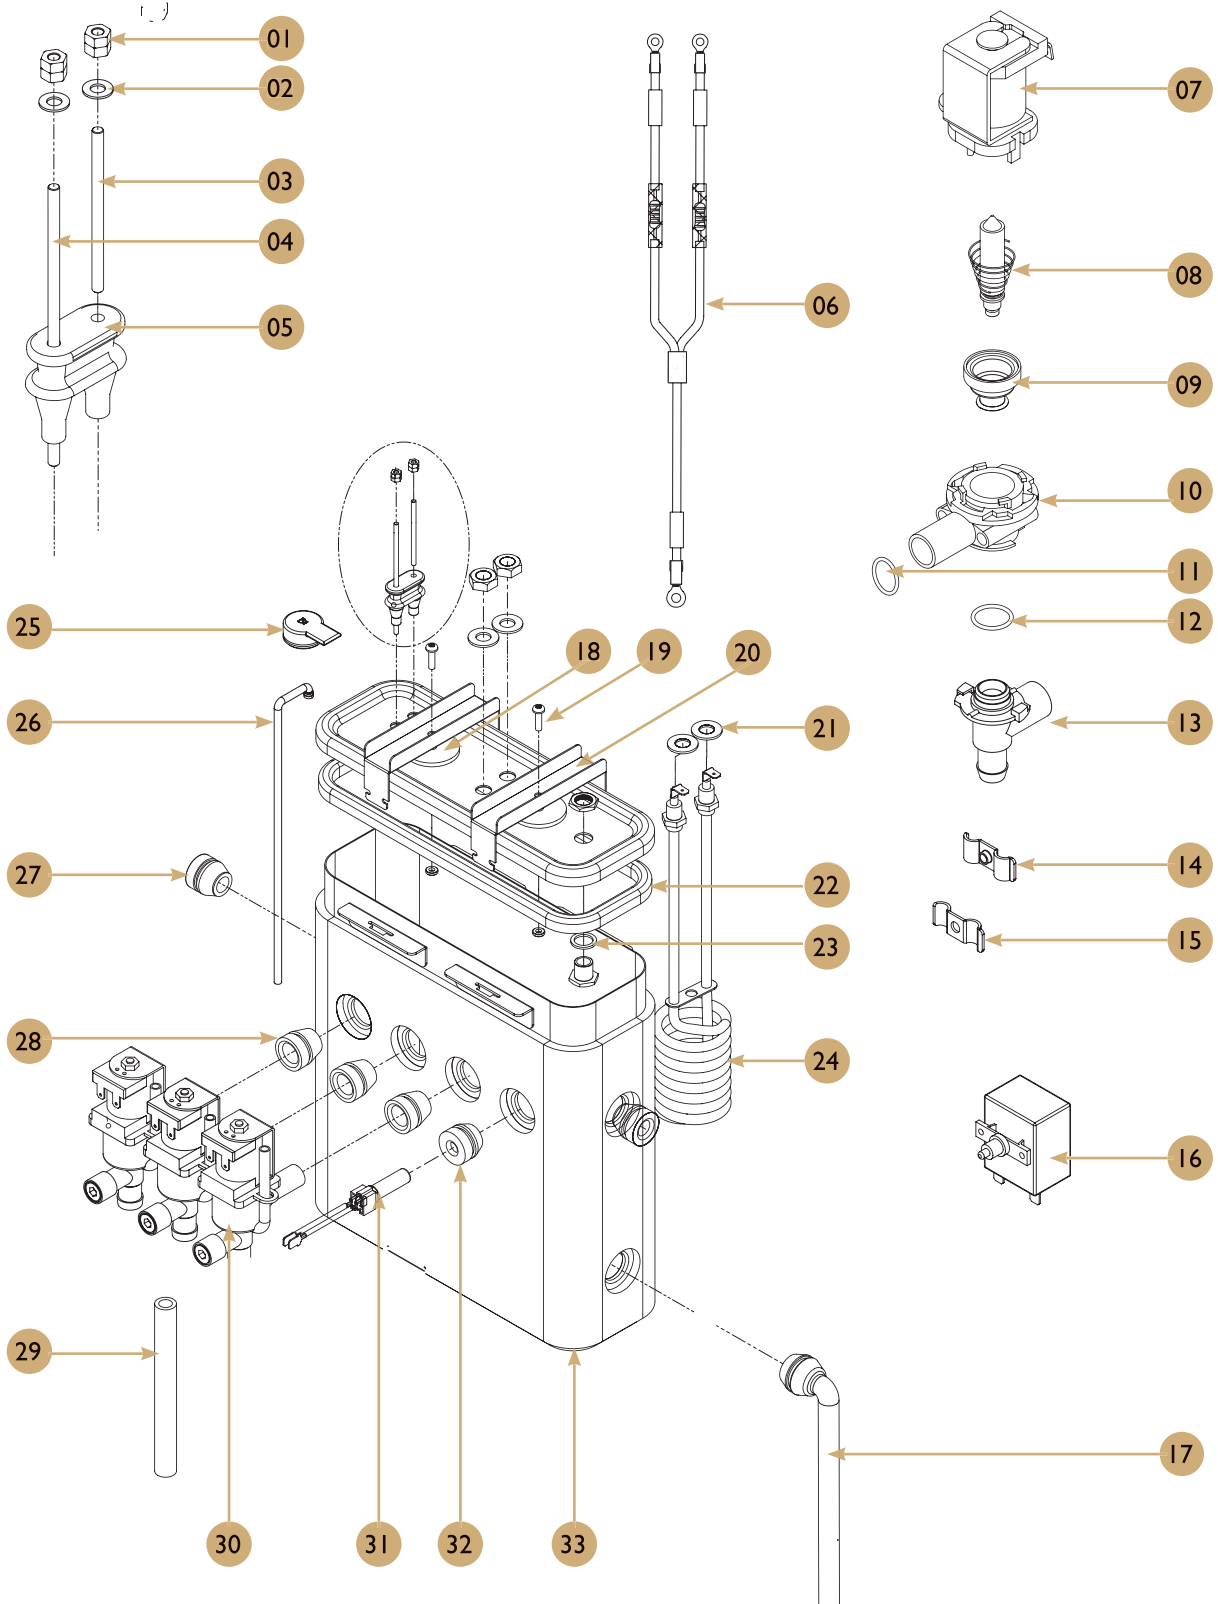

Drawing

Tank 5L-ME

+7(812)987-08-81

Spare parts list

POS.	PCS	Part No.	Description
01	1	1401101	Nut M3 SS A2
02	1	1461008	Spring washer M3
03	1	1364026	Sensor short 60mm
04	1	1205301	Sensor long 90 mm
05	1	1605362	Double seal level sensor
06	1	1666013	Harness water level sensor
07	1	1660057	Valve coil 24V DC black
08	1	1660058	Valve metal plunger and spring
09	1	1501193	valve silicone plunger
10	1	1660060	Valve upper body
11	1	1206452	O-ring adjustment screw
12	1	1206451	Valve body o-ring
13	1	1660062	Valve lower body
14	1	260851	SS clamp holder left
15	1	260852	SS clamp holder right
16	1	220220	High limit switch
17	1	1561014	Inlet pipe tank
18	1	250433	Tank washer
19	1	1402003	Screw M4 x 16mm
20	1	260144	Tank lid fixture
21	1	1206507	Fiber washer
22	1	1561012	Seal gasket tank
23	1	1206505	Gasket for HI switch ber 16.8x12.4
24	1	1601311	Element 2200W/230V with SS nuts
25	1	1605363	Silicone plug
26	1	1561015	Overflow pipe
27	2	160538_03	Plug for water outlet
28	3	1561010	Seal for outlet valve
29	1	150501	Tube silicone 8-12mm
30	1	1206290	Outlet valve black 24V
31	1	711000	NTC thermistor
32	1	1605361	Seal for NTC
33	1	1201295	Insulation 5L tanks (black 15mm)