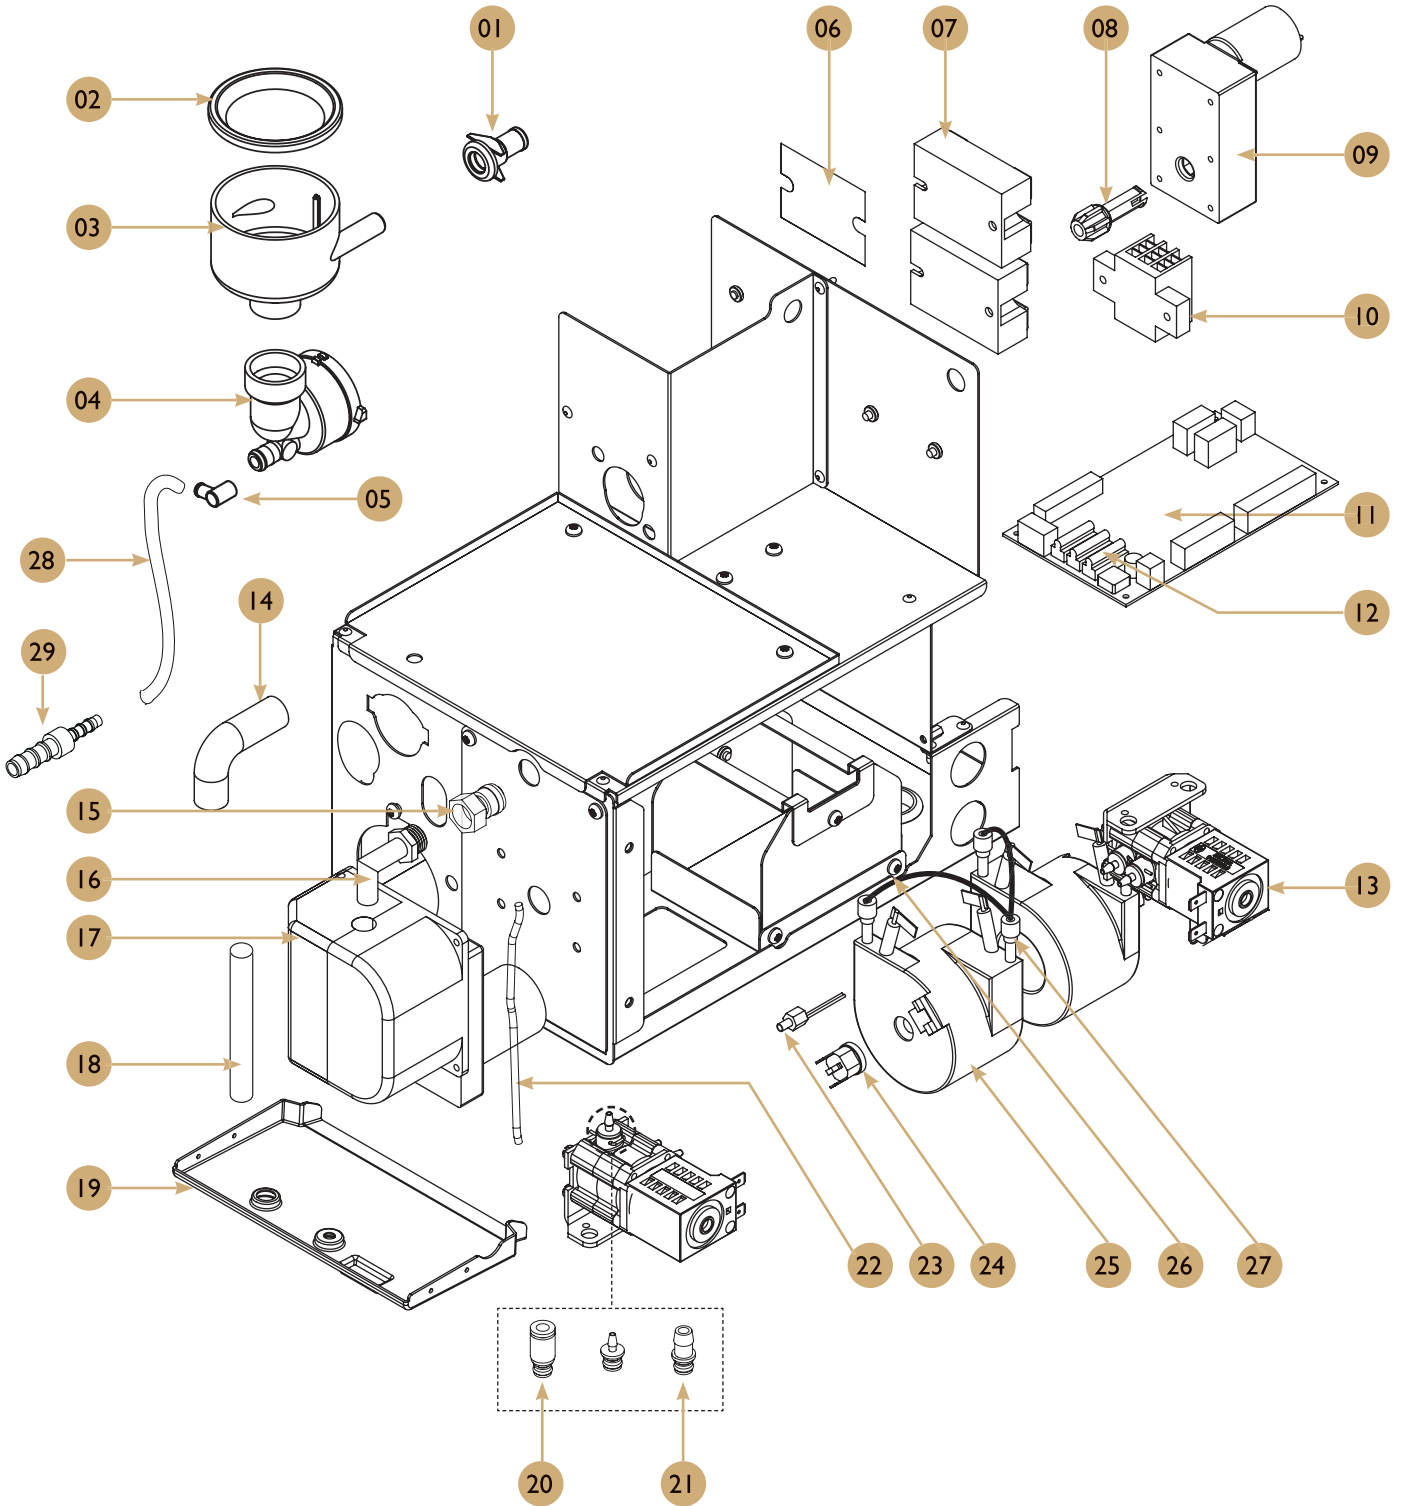

Machine 2

+7(812)987-08-81

Spare parts list

POS.	PCS	Part No.	Description
01	2	1206706	Balkhead adaptor
02	1	1264008	Top part mixing bowl chocolino
03	1	1264110	Mixing bowl double inlet
04	1	1264111	Mixing bowl lower
05	1	1206705	Outlet elbow for mixing bowl
06	2	1206581	Seal solid state
07	2	1604203/1604201	Solid state 25A
08	1	1604614	Drive shaft 16mm
09	1	1604612	Motor gear 145rpm
10	1	160351	Connector PA80 FF
11	1	1604111	PCB main board IO-TE
12	3	1604384	Fuse 5AT 5x20
13	3	1206295	3-way valve 24VDC
14	1	1031501	Silicone elbow tube 8mm
15	1	1860012	Speed fitting 6mm-1/4"F
16	1	260560	Metal elbow connector
17	1	1104508	Milk pump 24VDC
18	1	1565024	Silicone hose 8x12 xellow (Sale in M)
19	1	1264058	Mixing bowl drip cover
20	1	1860011	Speed fitting 6mm
21	1	1206297	Barb connector for 8mm tube
22	1	1505172	Silicone hose 3x6mm (Sale in M)
23	1	1660013	NTC thermoblock M4
24	2	1602093	Over heating protection
25	2	1601314	Thermoblock 2200W/230V
26	1	C35021015	Tube PTFE 4-6mm (Sale in M)
27	1	1860005	Straigh female 6mm-1/8"
28	1	150491	Silicon Hose DIA 6*9mm, sale in M
29	1	1801102	Connector for tube (8mm-5mm)