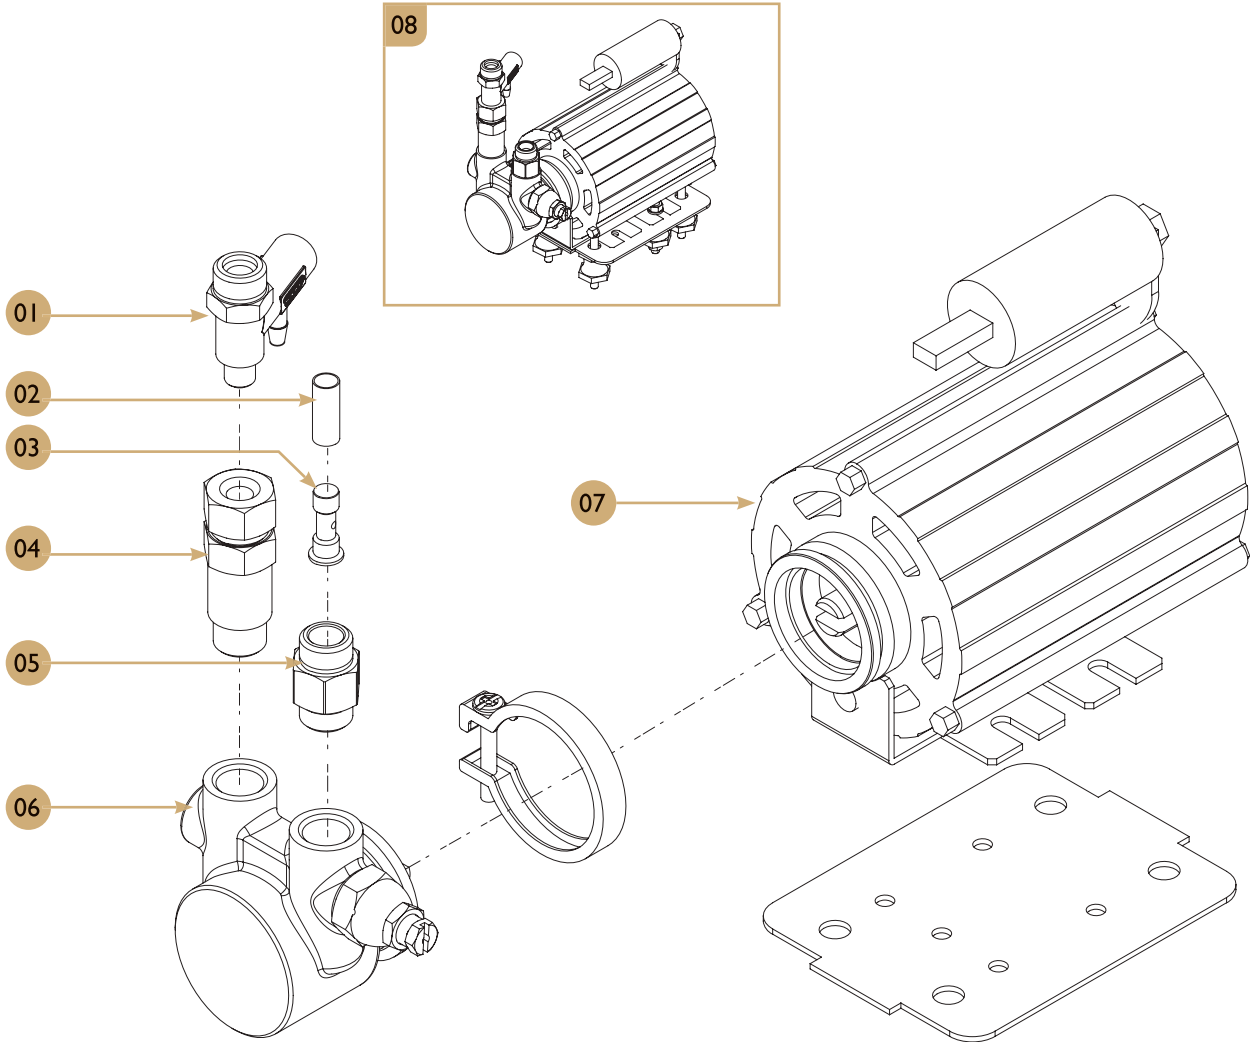

Drawing

Spare parts list

POS.	PCS	Part No.	Description
01	1	C30400055	Pump bypass
02	1	C70000009	Tubular group filter
03	1	C30100100	Inlet water filter holder
04	1	C65000010	Retention valve 3/8-1/8
05	1	C30000240	Pump adaptor 3/8-3/8
06	1	C60000030	Pump head
07	1	C60000016	Crem 230V 50Hz
08	1	CASS00004	Rotary pump complete