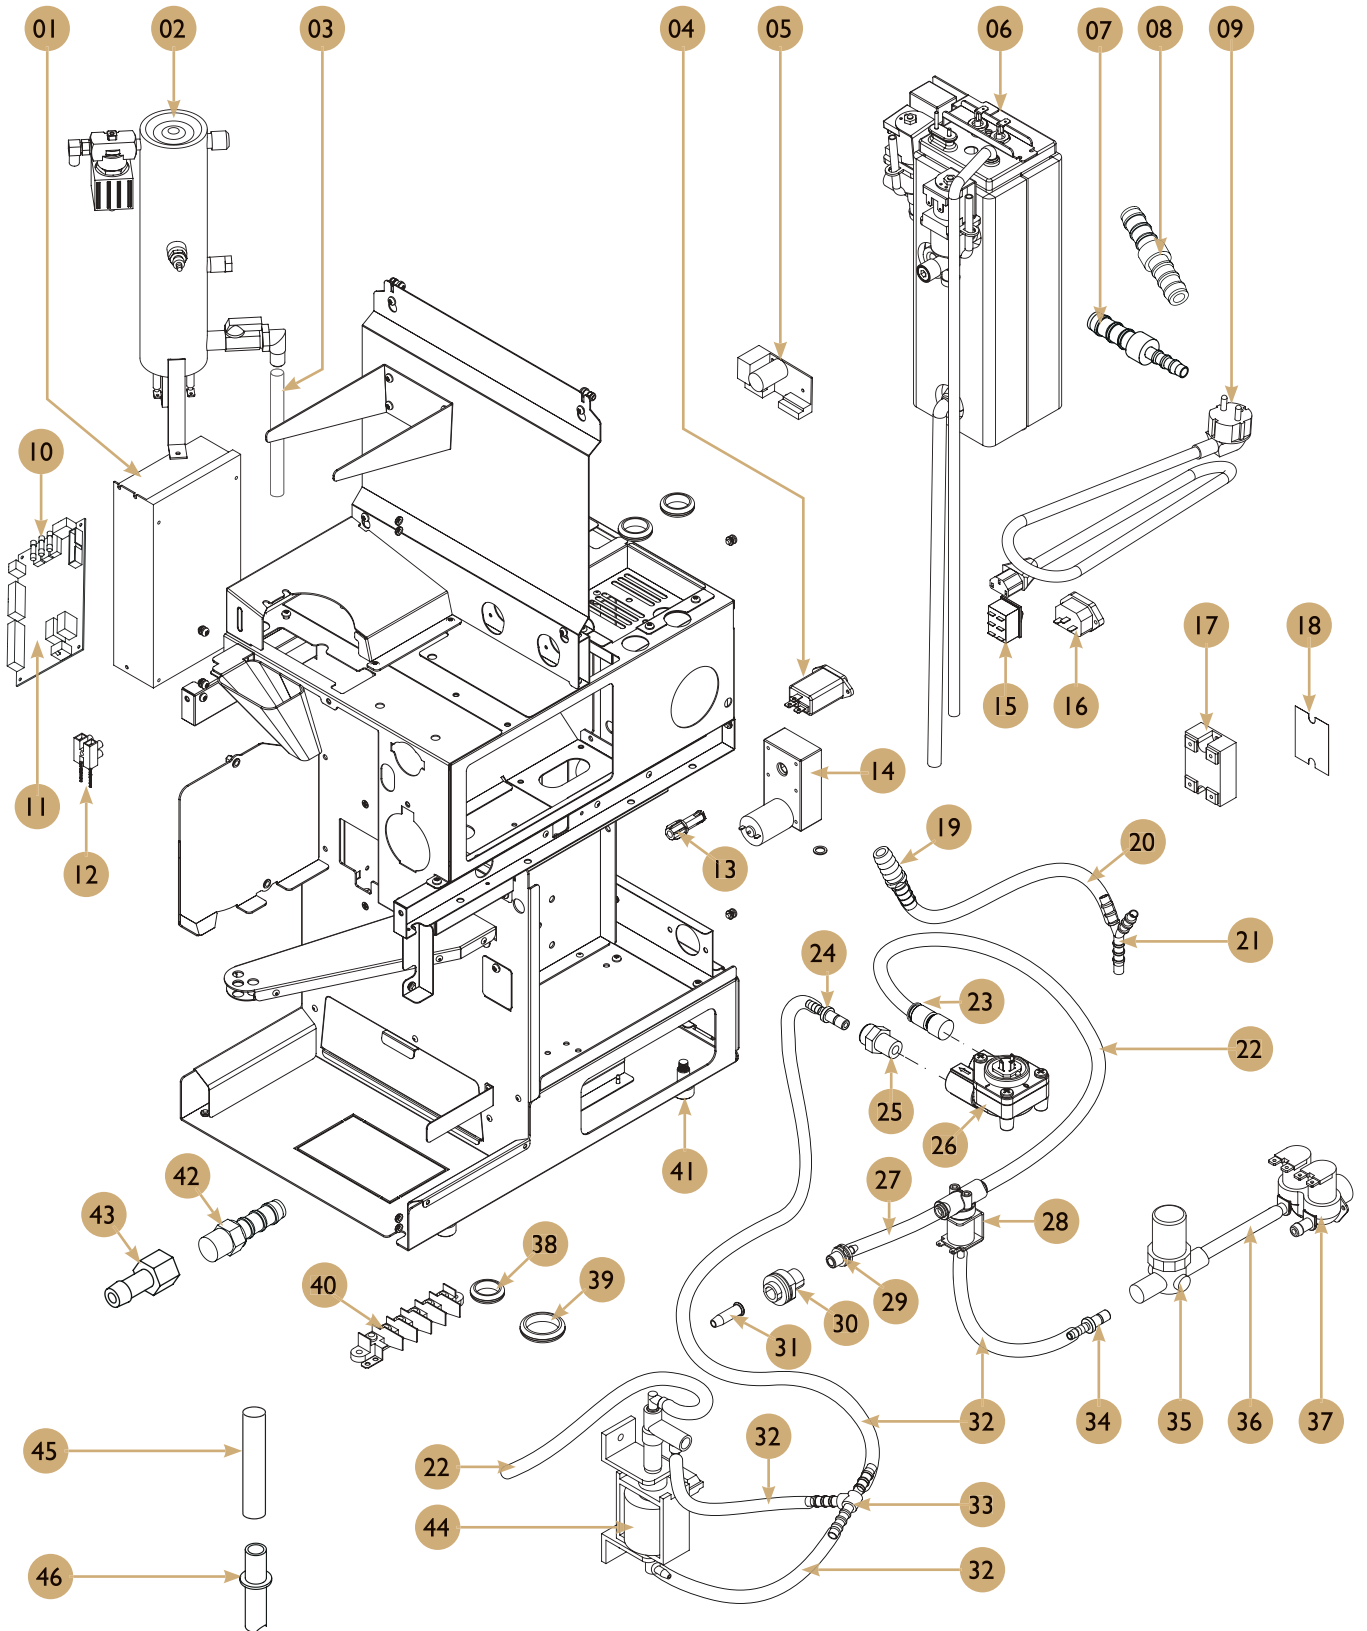

Machine 2

+7(812)987-08-81

Spare parts list

POS.	PCS	Part No.	Description
01	1	1031652	Power supply 150W
02	1	2760102	Boiler Assembly CQube SE
03	1	1561036	Silicone tube 10x14mm
04	1	160571	EMI filter with AC socket
05	1	1660005	AC-DC converter PCB
06	1	1263506	Tank complete CQUBE S 1.8L
07	1	1801102	Connector for tube(8mm-5mm)
08	1	1801100	Connector for silicon tube ID12x12
09	1	160565	Power cord Europe 16A/250V
10	3	1604384	Fuse 5AT 5x20
11	1	1604111	PCB MAIN BOARD 10-TE
12	1	710036	Water sensor set
13	1	1604614	Drive shaft 16mm
14	1	1604612	Motor gear 145rpm
15	1	160801-04	Rocket switch single(orange)
16	1	160570	Power cord inlet/main socket
17	3	1604203/1604201	Solid state 25A
18	1	1206581	Seal solid state
19	1	1860041	Connector Tube Barb 10mm-10mm
20	1	C35021030	Silicone tube 6x10mm
21	1	1801133	Connector Y 6-6-6mm
22	2	C35021015	Tube PTFE 4X6mm
23	1	1860019	Connector Straight Male GI_4-Tube 6
24	1	1104548	Connector tube barb 6-6mm
25	1	1860014	Connector Male GI-4-Female Tube 6
26	1	C60100045	Flowmeter ul/netw brass tef+led
27	1	1505172	Silicone tube 3x6mm
28	1	1660050	ODE 3way valve
29	1	1801119	Connector for 4mm tube
30	1	1801120	Chassi connector white
31	1	1801121	Connector for 8mm tube
32	4	1561060	Braided silicone tube 4.7-11.3mm
33	1	1801104	Connector T 6-6-6mm
34	1	1801135	Slangnippel 8mm-6mm
35	1	1104543	Water pressure reducer
36	1	1561054	LDPE hose 6x8mm
37	1	1206281	Double inlet 2.5L/min 24V
38	3	160536	Gasket rubber NBR(Rubber trp 30.0)
39	1	1204651	Rubber trp 40
40	1	160549	Connector FV122/B
41	4	120316	Adjustable foot
42	1	1860029	Connector Male GI_4 - Male Tube 8
43	1	1860004	Connector for tube 8mm-12mm(female)
44	1	CESC00001	Vibration pump
45	1	150501	Tube silicon 8-12mm, sale in M
46	1	261154	Milk Descale Connector