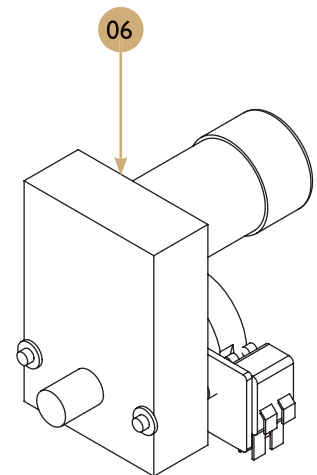

Spare parts list

POS.	PCS	Part No.	Description
01	1	1201383	Upper piston complete
02	1	1202284	Piston spring
03	1	1206440	O-ring 45mm
04	1	1201384	Cylinder preheater
05	1	1206441	O-ring 8mm
06	1	1201382	Brewer motor complete