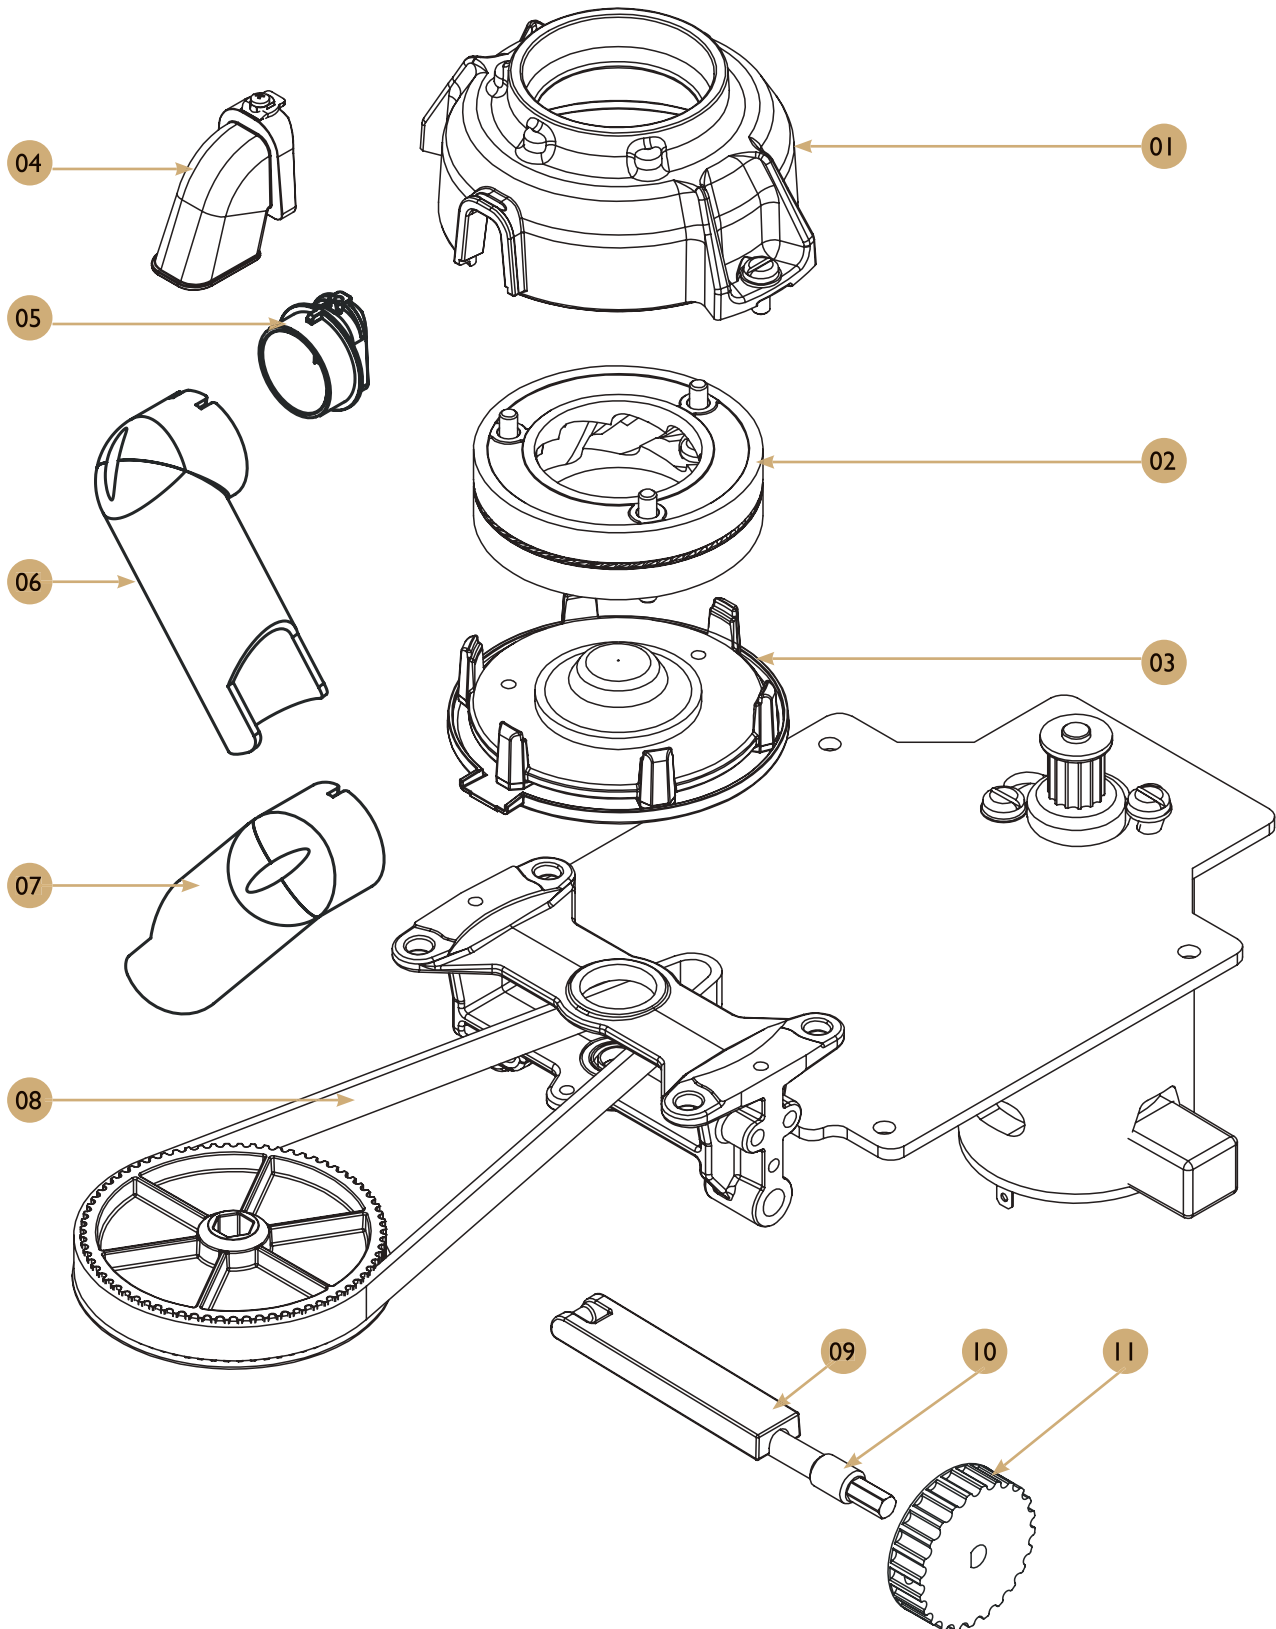

Drawing

Spare parts list

POS.	PCS	Part No.	Description
01	1	1965003	Housing EK-7
02	1	1965005	Grinding disc set EK-7
03	1	1965006	Rotating burr carrier EK-7
04	1	1965004	Standard outlet EK-7
05	1	1264097	Outlet holder for EK-7 grinder
06	1	1264098	Grinder outlet left
07	1	1264099	Grinder outlet right
08	3	1965007	Grinder belt 420t EK-7
09	1	1965008	Adjustment bar EK-7
10	2	260457	Adjustable shaft
11	2	1264033	Adjustable wheel EK-7