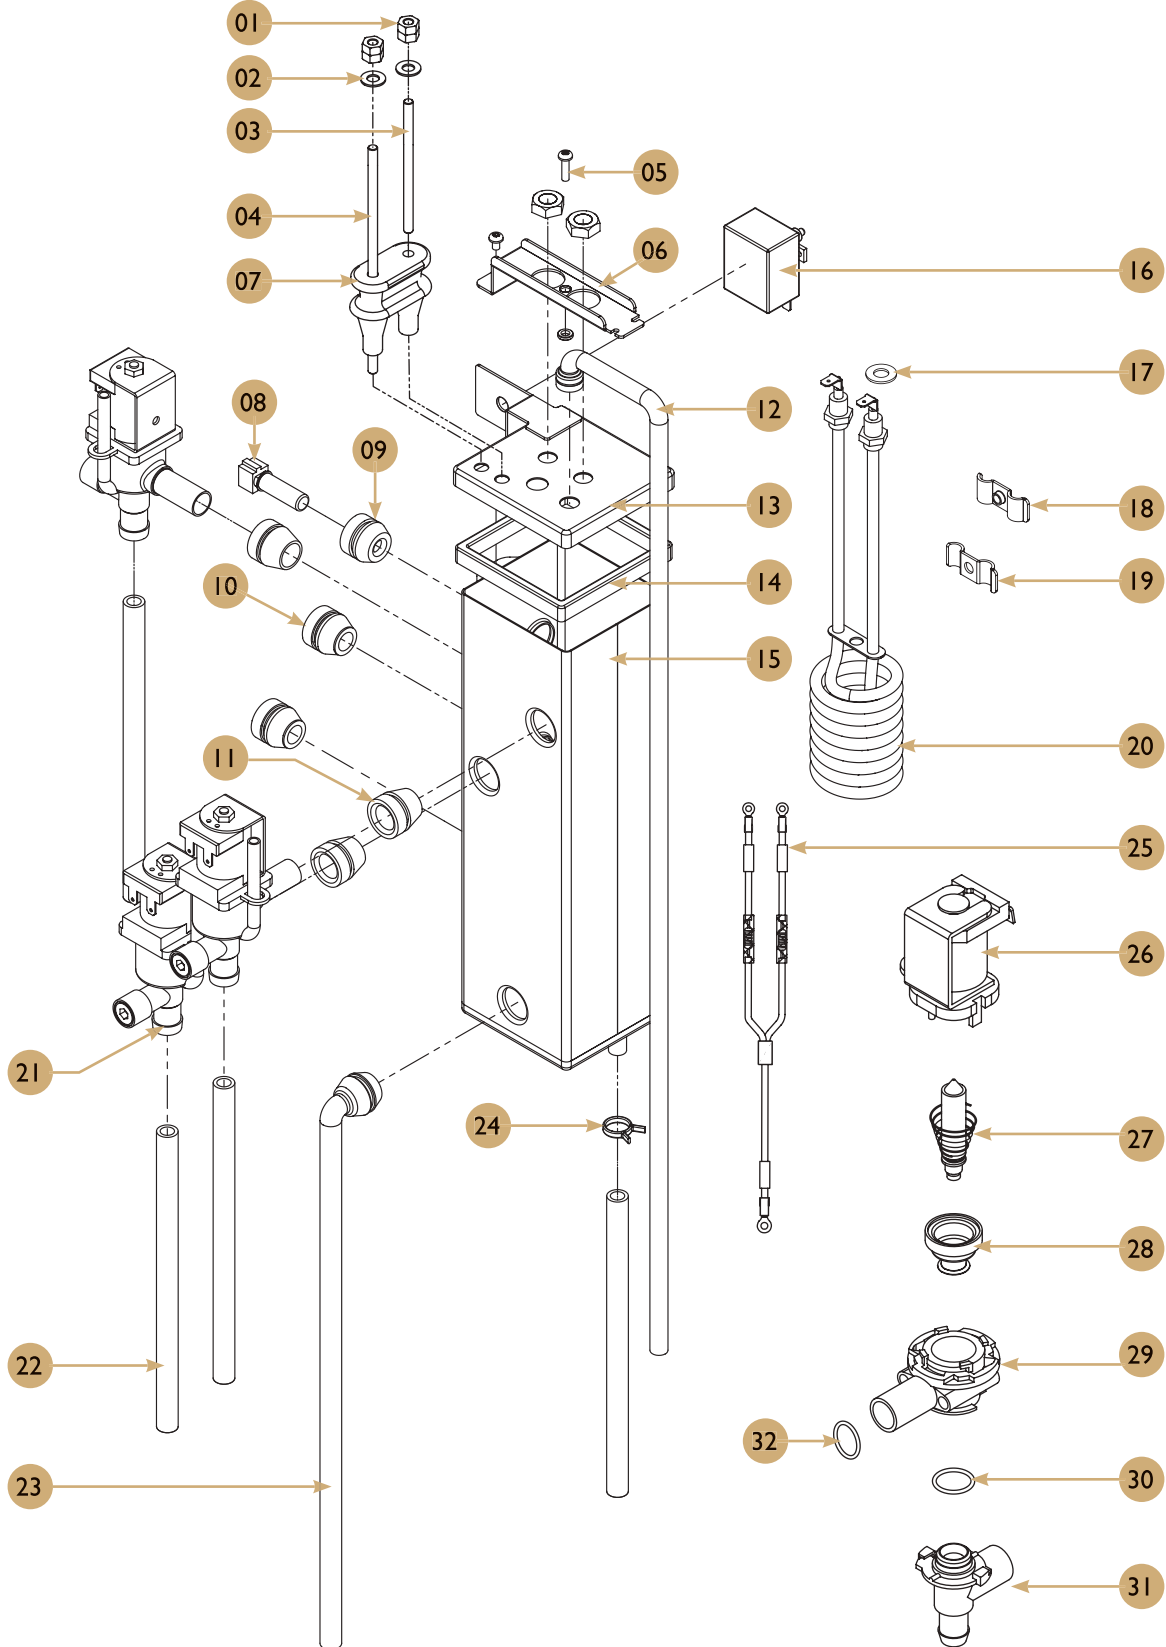

Tank 1.8L - SE

+7(812)987-08-81

Spare parts list

POS.	PCS	Part No.	Description
01	1	1401101	Nut M3 SS A2
02	1	1461008	Spring washer M3
03	1	1364026	Sensor short 60mm
04	1	1205301	Sensor long 90 mm
05	1	1402003	Screw M4 x16mm
06	1	261151	Tank bracket
07	1	1605362	Double seal level sensor
08	1	711000	NTC thermistor complete
09	1	1605361	Seal for NTC
10	2	160538-03	Plug for water outlet
11	3	1561010	Seal for outlet valve big
12	1	1561015	Over flow pipe tank
13	1	260616	Tank lid for OH
14	1	1206588	Tank gasket
15	1	1263506	Tank Complete For CQube S
16	1	220220	High limit switch
17	2	1206507	Fiber washer
18	1	260851	SS clamp holder left
19	1	260852	SS clamp holder right
20	1	1601311	Element 2200W/230V with SS nuts
21	3	1206290	Outlet valve 24V black
22	4	150501	Tube silicon 8-12mm, sale in M
23	1	1561014	Inlet pipe tank
24	1	140330	Clamp 13.3mm
25	1	1666013	Harness water level sensor
26	1	1660057	Valve coil 24V DC black
27	1	1660058	Valve metal plunger and spring
28	1	1501193	valve silicone plunger
29	1	1660060	Valve upper body
30	1	1206451	Valve body o-ring
31	1	1660062	Valve lower body
32	1	1206452	O-ring adjustment screw