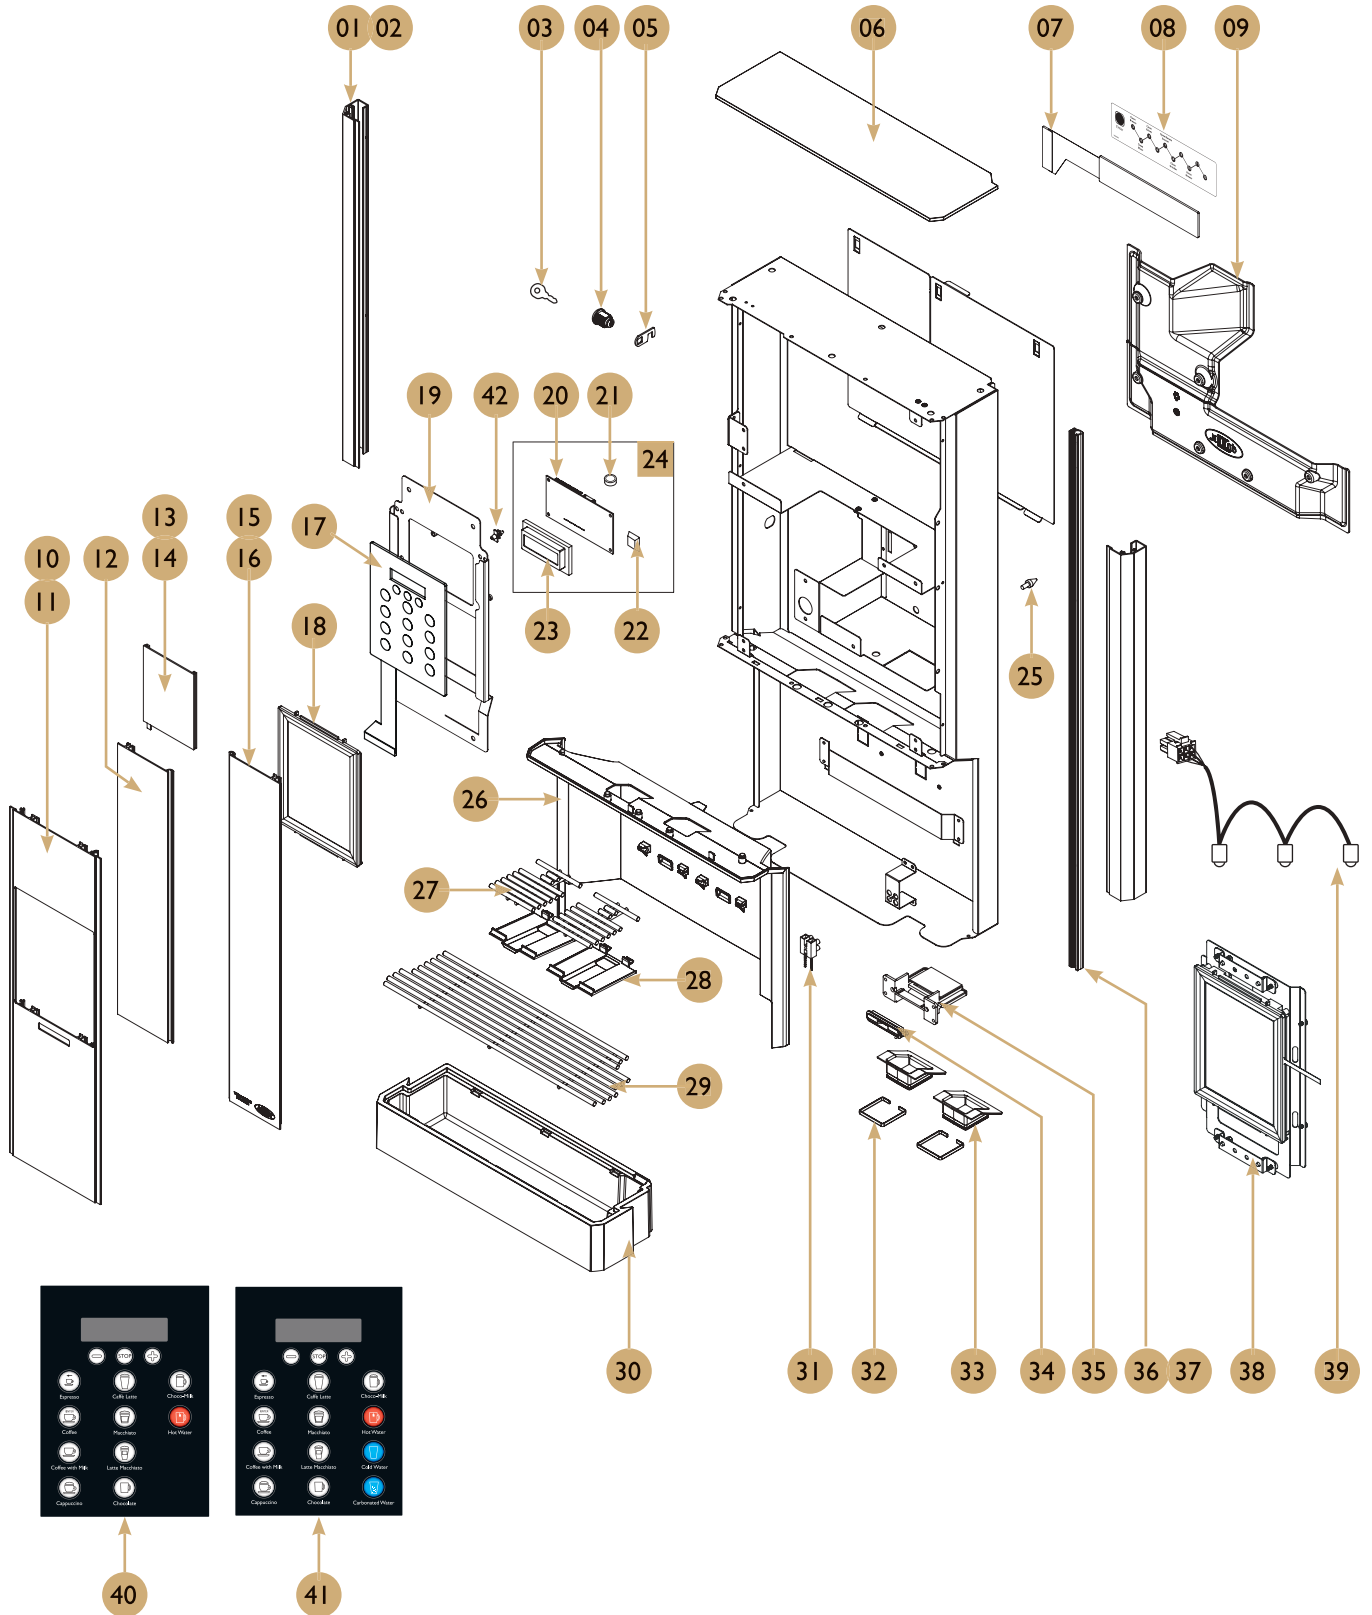

Door

Drawing

+7(812)987-08-81

Door

+7(812)987-08-81

Spare parts list

POS.	PCS	Part No.	Description
01	2	1301910	Corner profile high
02	2	1301911	Corner profiles low
03	1	1364027	Door key
04	1	1801143	Door lock 103A-17
05	1	256097	Lock lash
06	1	1105533	Top lid
07	1	1603828	Membrane switch cleaning menu
08	1	1603905	Cleaning sticker MF/LF
09	1	1105492	Door inside cover
10	1	1301916	Center profile low
11	1	1301915	Center profile high
12	1	1301930	Side profile bean container
13	1	1105530	Bean hopper window high
14	1	1105531	Bean hopper window low
15	2	1301921	Side profile low
16	2	1301920	Side profile high
17	1	1665047	Membrane switch
18	1	1105550	Display list
19	1	260561	Display modul panel
20	1	1604117	PCB display board UC-meric
21	1	1604119	Battery
22	4	1604113	Spacer for UC merisc
23	1	1604122	Display 2x16
24	1	710556	PCB UC and display 2x16 complete
25	1	180115	Pin for door
26	1	1105529	Drip tray extension
27	2	1102037	Cup holder
28	2	1105560	Drip collector
29	1	1102035	Drip tray insert
30	1	1105528	Drip tray
31	1	710036	Level sensor set
32	2	1105532	Chrome ring FB
33	2	1105534	Outlet driptray extension
34	1	1505035	Card reader front rubber
35	1	1602697	Card reader
36	1	1301935	Hinge profile high
37	1	1301936	Hinge profile low
38	1	7140057	Touch screen module
39	1	1666009	Harness LED CQUBE MF/LF
40	1	1665059	Membrane switch sticker ME standard
41	1	1665060	Membrane switch sticker ME COLD WATER
42	4	1203416	Fastener for circuit board