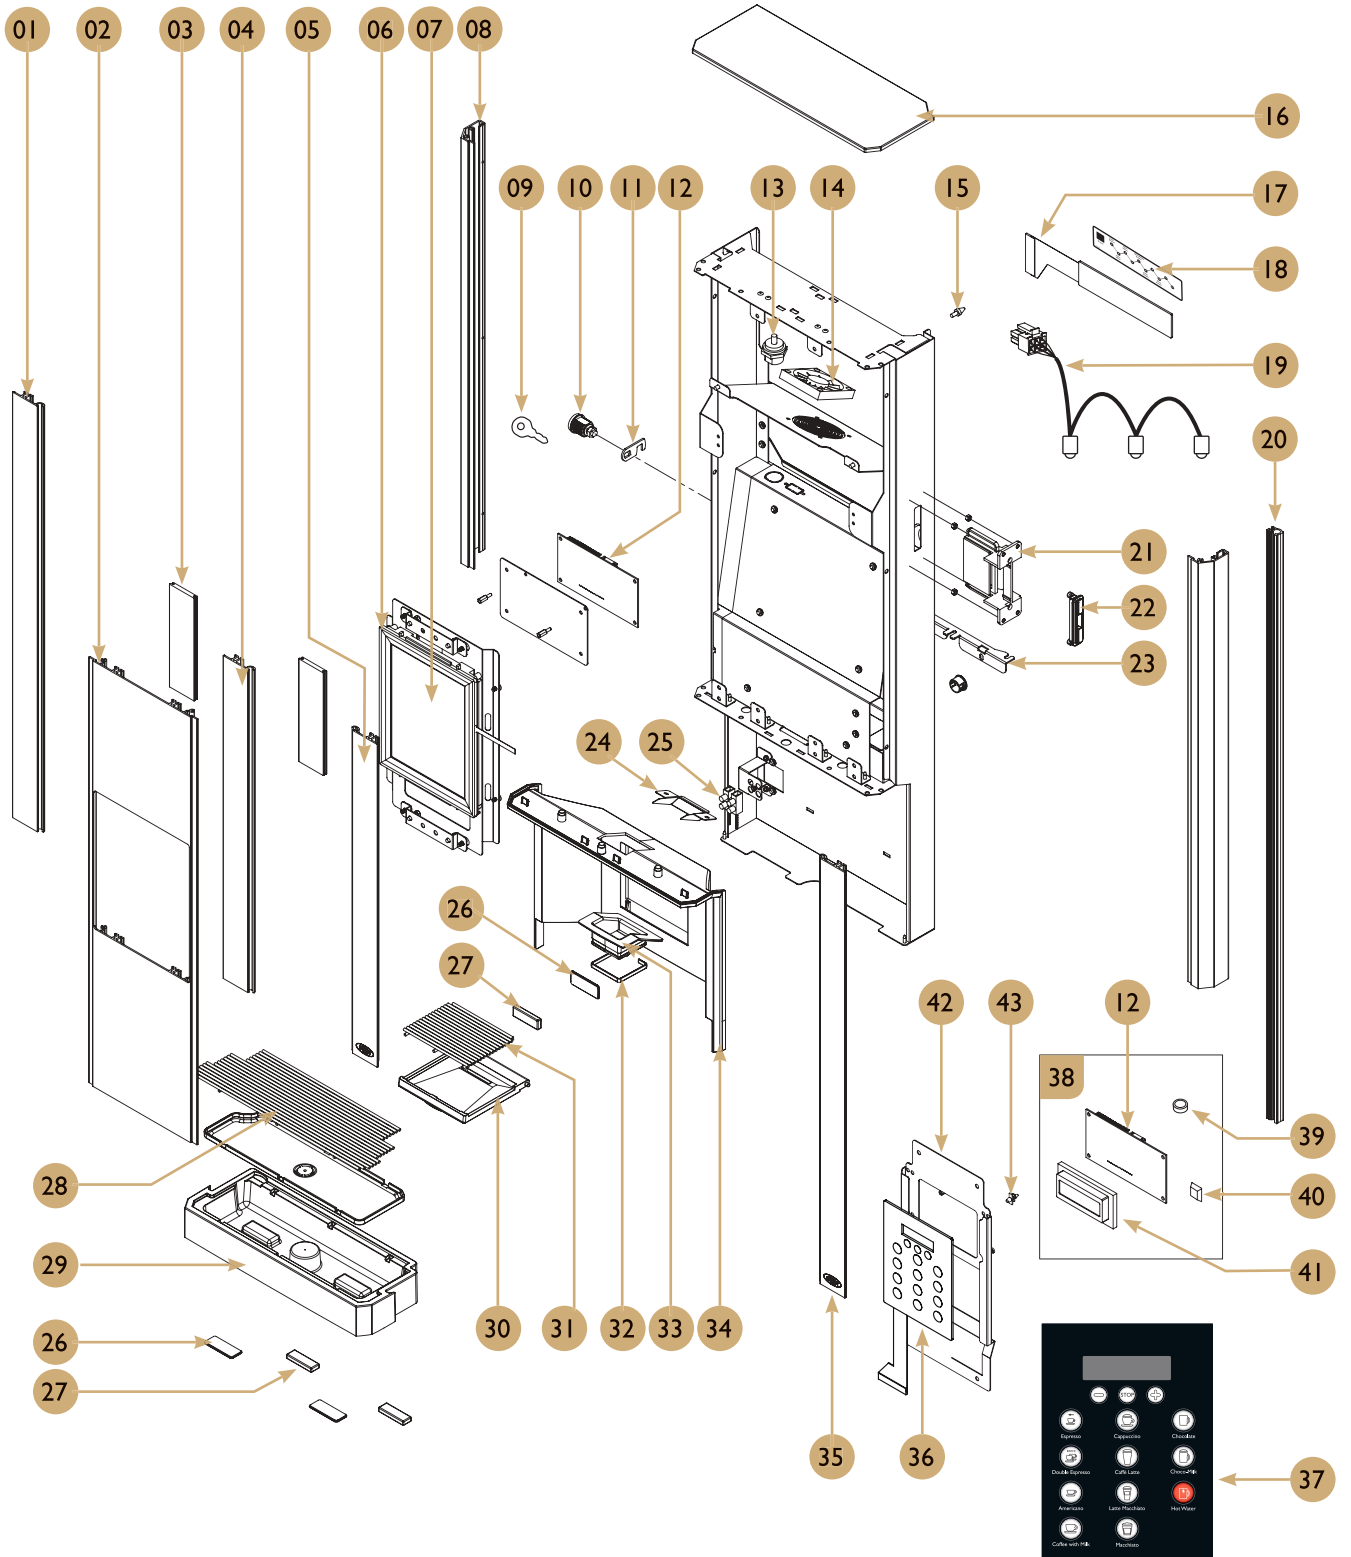

Door

Drawing

+7(812)987-08-81

Door

+7(812)987-08-81

Spare parts list

POS.	PCS	Part No.	Description
01	1	1301946	Side profile S long
02	1	1301918	Aluminum center profile Cqube S
03	2	1105544	Window profile Cqube S
04	1	1301945	Aluminum side profile Cqube S short
05	1	1361720	Aluminum side profile Cqube S short, Print
06	1	1105550	Display list
07	1	7140057	Touch screen module
08	2	1301940	Aluminum corner profile Cqube S
09	1	1364027	Door key
10	1	1801143	Lock 103A-17
11	1	256097	Lock latch
12	1	1604117	PCB display board UC-meric
13	1	1666014	USB cable wit cap
14	1	1660014	Fan 24V 60 x 60 x 10mm
15	1	180115	Pin for door
16	1	1105542	Door lid Cqube S
17	1	1603828	Membrane switch cleaning menu
18	1	1603905	Clean sticker
19	1	1606745D	Harness LED CQubes
20	1	1301938	Aluminum hinge profile Cqube S
21	1	1602697	Card reader
22	1	1505035	Card reader front rubber
23	1	260613	LED lamp bracket
24	1	260487	Door outlet cover
25	1	710036	Level sensor set
26	3	1105558	Magnet lid
27	3	1608281	Magnet 39x13x6mm
28	1	1105541	Drip tray insert small
29	1	1105540	Drip tray Cqube S
30	1	1105554	Cup tray Cqube
31	1	1301181	Drip tray gird top
32	1	1105532	Chrome ring FB
33	1	1105534	Outlet driptray FB
34	1	1105543	Drip tray extension Cqube S
35	1	1361721	Side profile S long, Print
36	1	1665047	Membrane switch CQube
37	1	1665082	Membrane switch sticker SE12
38	1	710556	PCD UC and display complete
39	1	1604119	Battery CR 1220 3V
40	4	1604113	Spacer for UC merisc
41	1	1604122	Display 2x16
42	1	260561	Display Module Panel CQUBE
43	4	1203416	Fastener for circuit board