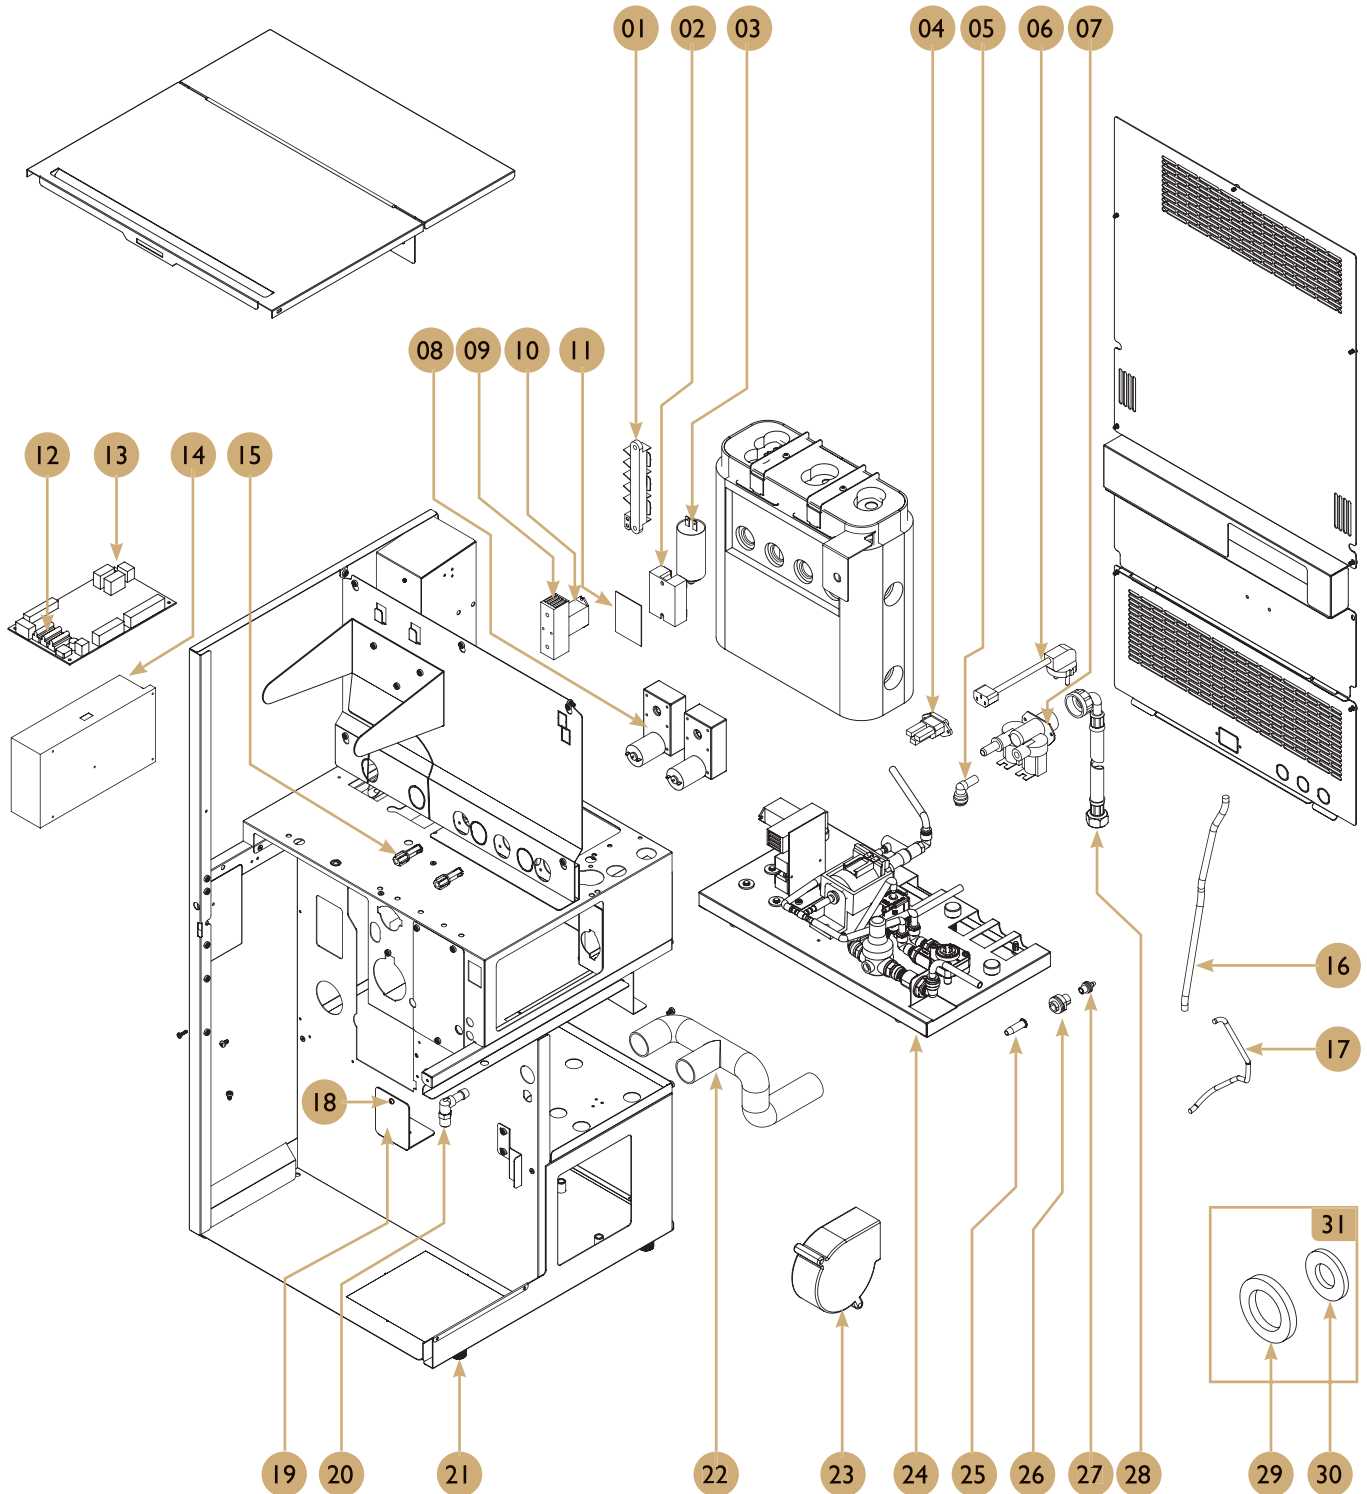

Machine 2

+7(812)987-08-81

Spare parts list

POS.	PCS	Part No.	Description
01	1	160549	Connector FV 122-B
02	1	1604201/1604203	Solid state 25A
03	1	83257335	Capacitor
04	1	160570	Main socket
05	1	1104606	Elbow connector 8mm
06	1	160565	Power cordturope 230/16A
07	1	1206281	Inlet valve double 2.5L/min
08	3	1604612	Motor gear 145rpm
09	1	160246	Socket for relay
10	1	160243	Relay 24VDC
11	3	1206581	Seal soild state
12	3	1604384	Fuse 5AT 5x20
13	1	1031652	Power supply 150W
14	1	1604111	Main PCB IO-TE
15	2	1604614	Drive shaft 16 mm
16	1	1104527	Tube 8mm blue
17	1	1505172	Silicone tube 4-6mm
18	1	1402581	Screw M4X10 black plastic top
19	1	252109	Drain panel
20	1	180111	Plastic elbow 1/4"
21	4	120316	Adjustable foot
22	1	1505033	Hose mixer
23	1	1604151	Centrifugal fan 24V 0.24A
24	1	7143004	Watersupply CQ ME, see page 34
25	1	1801121	Connector for 8mm tube
26	1	1801120	Chassi connector white
27	1	1801119	Connector for 4mm tube
28	1	150541	Inlet hose 3/4"-1/2"
29	1	1206603	Gasket DIA23.5mm*15mm D3mm
30	1	1206604	Gasket DIA18mm*9mm D2mm
31	1	2760094	Gasket set for inlet hose