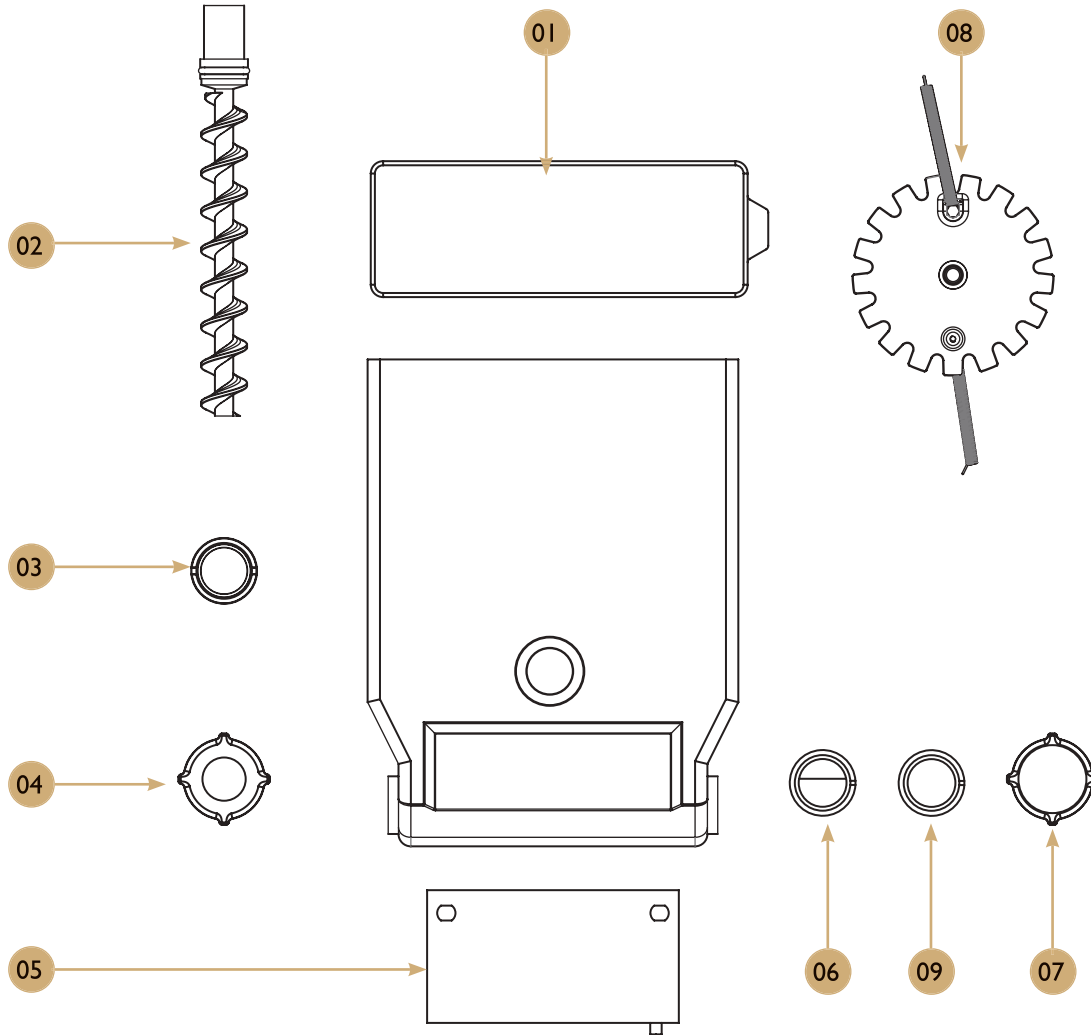

Drawing

Spare parts list

POS.	PCS	Part No.	Description
01	1	1204953	Lid for 67mm canister
02	1	1204715	Auger
03	1	1204777	Rear flange
04	1	1204776	Plastic nut for auger (Rear)
05	1	1204722	Canister base W64
06	1	1206331	FRONT FLANGE - REDUCED OPENING
07	1	1204775	Plastic Nut for Auger (Front)
08	1	1204746	Agitator
09	1	120633	FRONT FLANGE - FULLY OPEN