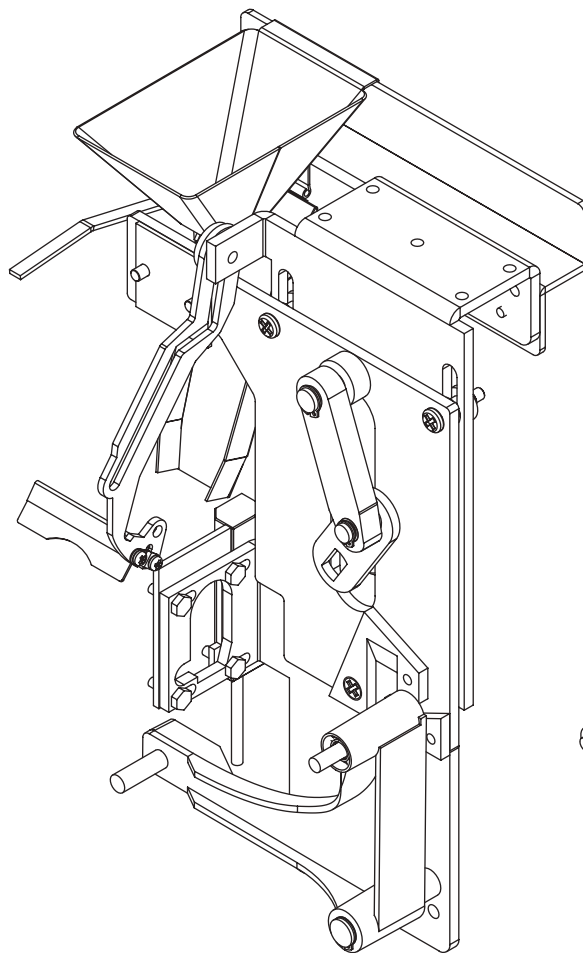

Spare parts list

POS.	PCS	Part No.	Description
01	1	1201383	Upper piston complete
02	1	1202284	Piston spring
03	1	1206440	O-ring 45mm
04	1	1201384	Cylinder preheater
05	1	1206441	O-ring 8mm
06	1	1201382	Brewer motor complete