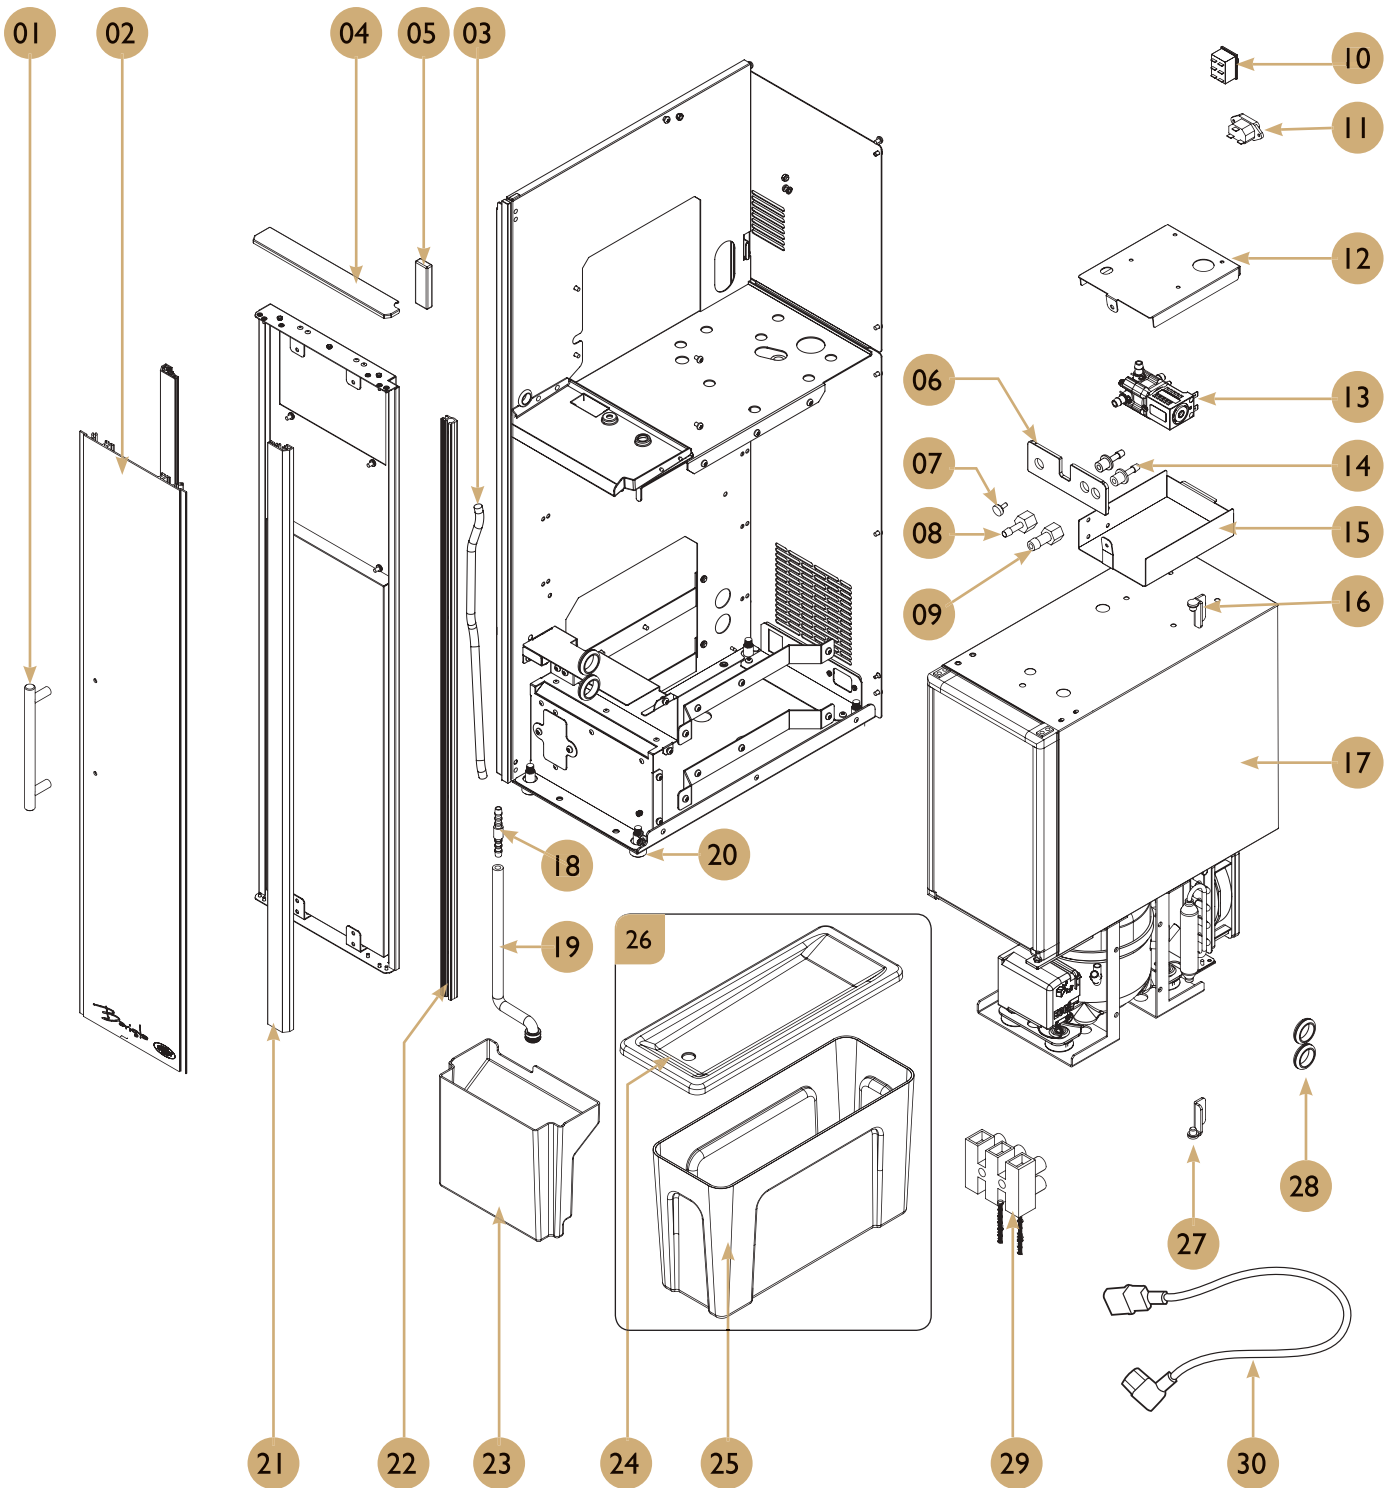

Machine I

+7(812)987-08-81

Spare parts list

POS.	PCS	Part No.	Description
01	1	1364016	Door handle
02	1	1361708	Centre profile
03	1	1505172	Silicone hose 3x6mm / Sale in M
04	1	260510	Door top lid
05	2	1608281	Magnet 39x13x6
06	1	1264043	Transparent cover cooler
07	1	1402581	Screw M4X10 black plastic top
08	1	1860003	Connector for tube 5mm-M12(female)
09	1	1860004	Connector for tube 8mm-12mm(female)
10	1	160801-04	Rocket switch single(Orange)
11	1	160570	Main socket
12	1	260511	Valve tray lid
13	1	1206295	3-way valve 24VDC
14	2	1860002	Connector for tube 5-12mm
15	1	1264037	Valve tray
16	1	260505	Upper hinge
17	1	1104800	Milk fridge
18	1	1860024	Connector for tube 4-4mm
19	1	1561042	Drain tube
20	4	120316	Adjustable foot
21	2	1361710	Corner profile
22	1	1361709	Hinge profile
23	1	1264034	Waste box milk
24	1	1264060	Container lid
25	1	1264040	Milk container
26	1	2760103	Milk container complete
27	1	260506	Lower hinge
28	6	160536	Gasket rubber NBR(Rubber trp 30.0)
29	1	710036	Drip tray sensor set
30	1	1666012	Joint power cable SE20+Barista