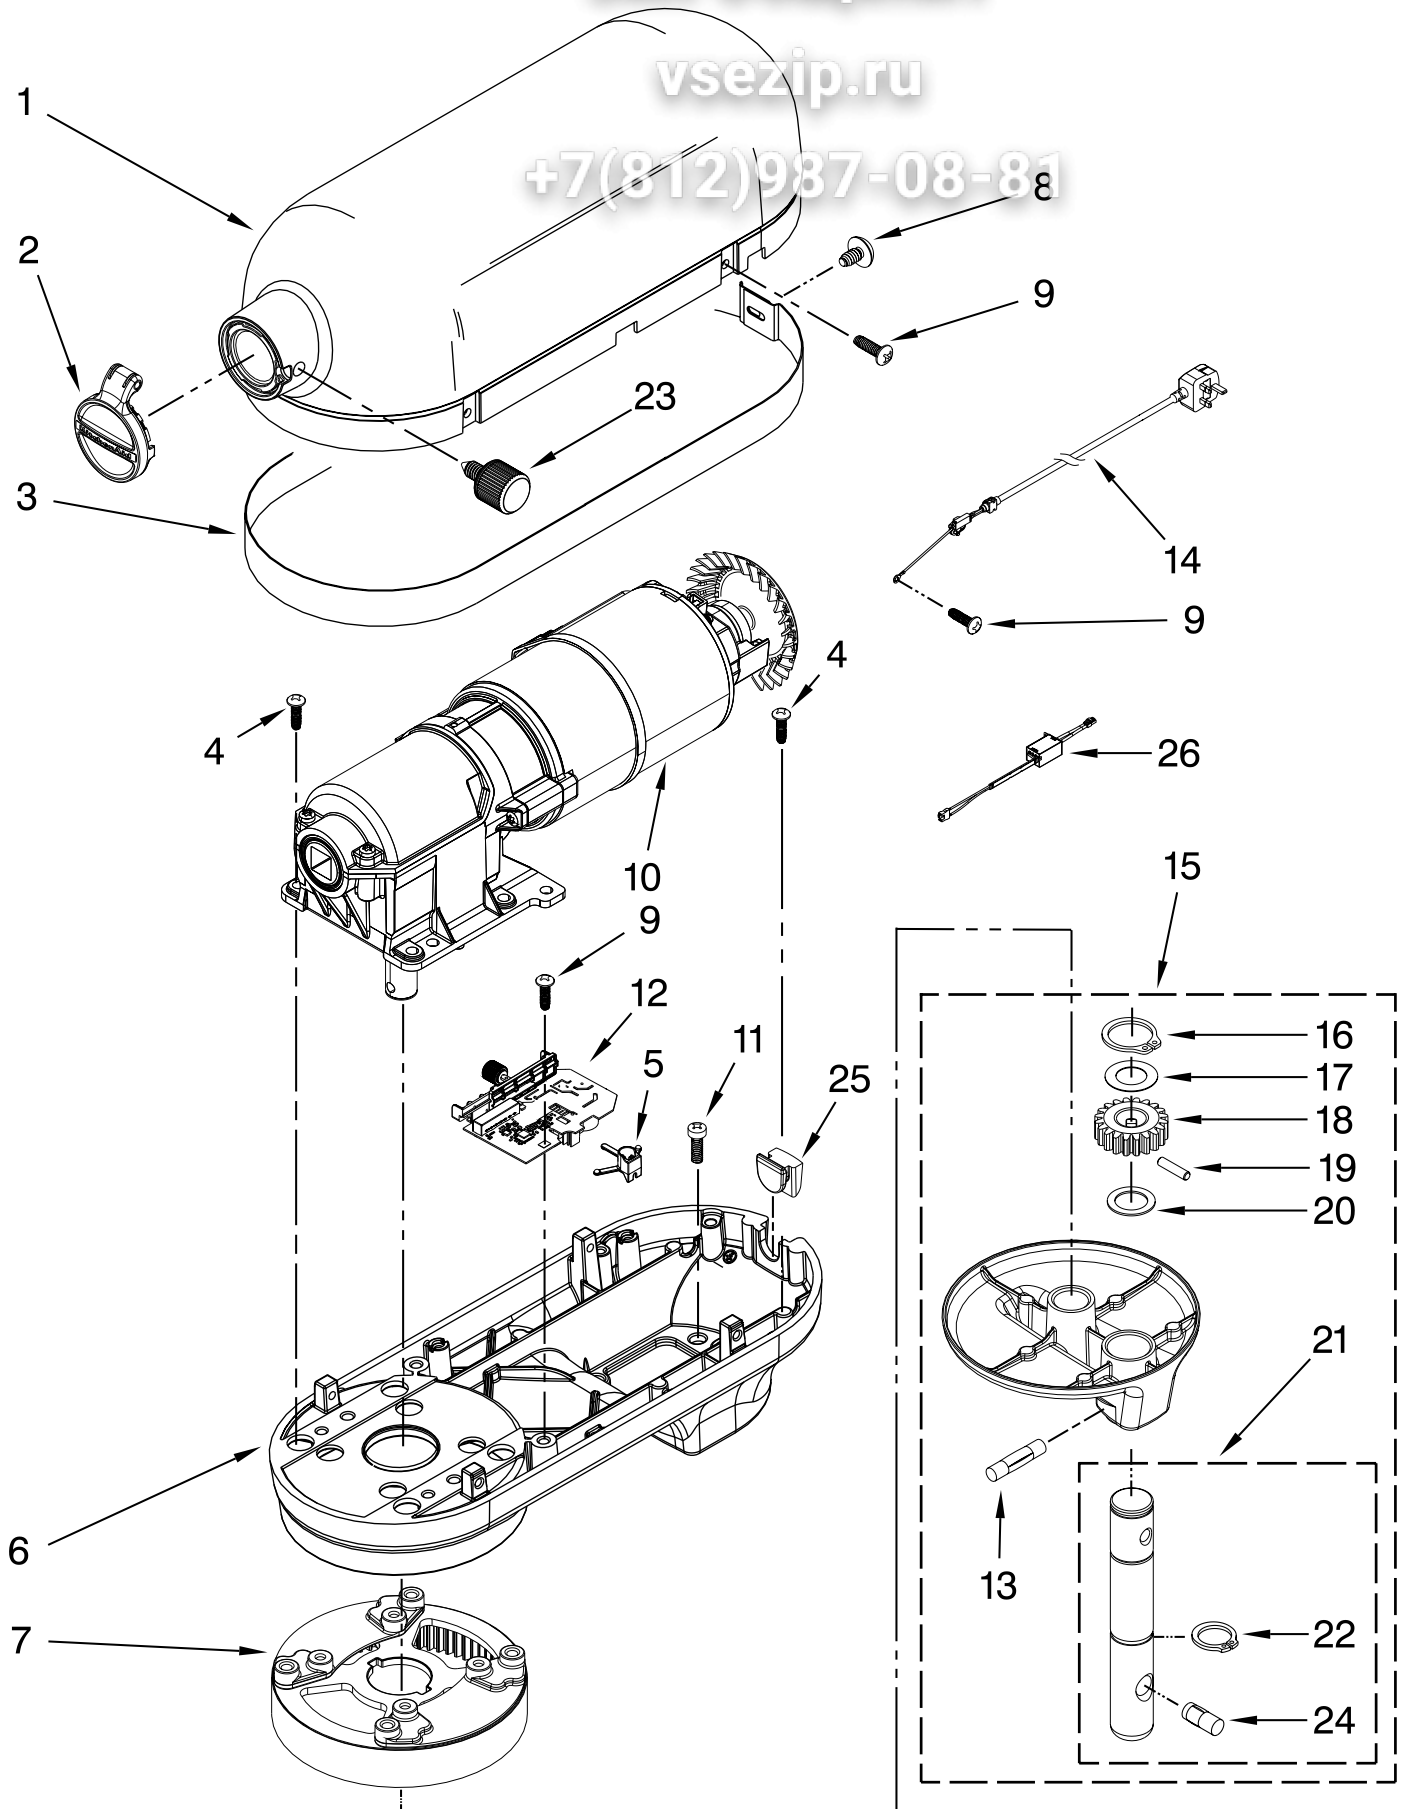

CASE, GEARING AND PLANETARY UNIT

For Model PKS1750XE LC

vsezip.ru

+7(812)987-08-88

FOR ORDERING INFORMATION REFER TO PARTS PRICE LIST

CASE, GEARING AND PLANETARY UNIT

For Models KS1750XFLC

vsezip.ru

Illus. No.	Part No.	DESCRIPTION
1	**	Gearcase Motor Housing
2	W10394928	Cap, Attachment Hub, Hinged
3	**	Band, Trim
4	W10351843	Screw
5	W10305968	Holder, Control
6	**	Lower Gearcase
7	W10234493	Gear, Ring & Plate to Planetary
8	3400617	Screw
9	3400814	Screw
10	W10307642	Motor, 230 V Assy w/Transmission
11	3400200	Screw
12	W10388322	Control Assembly
13	W10234531	Pin, Groove
14		Cord, Power
	W10459114	White
	W10307850	Black
15	**	Planetary Assembly
16	9703438	Clip, Retaining
17	9706090	Washer
18	W10234643	Gear, Pinion
19	9707223	Pin, Retaining
20	8533910	Washer
21	W10419438	Shaft, Agitator
22	9703680	Clip, Retaining
23		Thumb Screw
	W10360791	Black
24	9704677	Pin, Groove
25	W10417201	Clip, Plug
26	W10447372	RFI Filter

**Refer To Page 3
Color Variation Parts