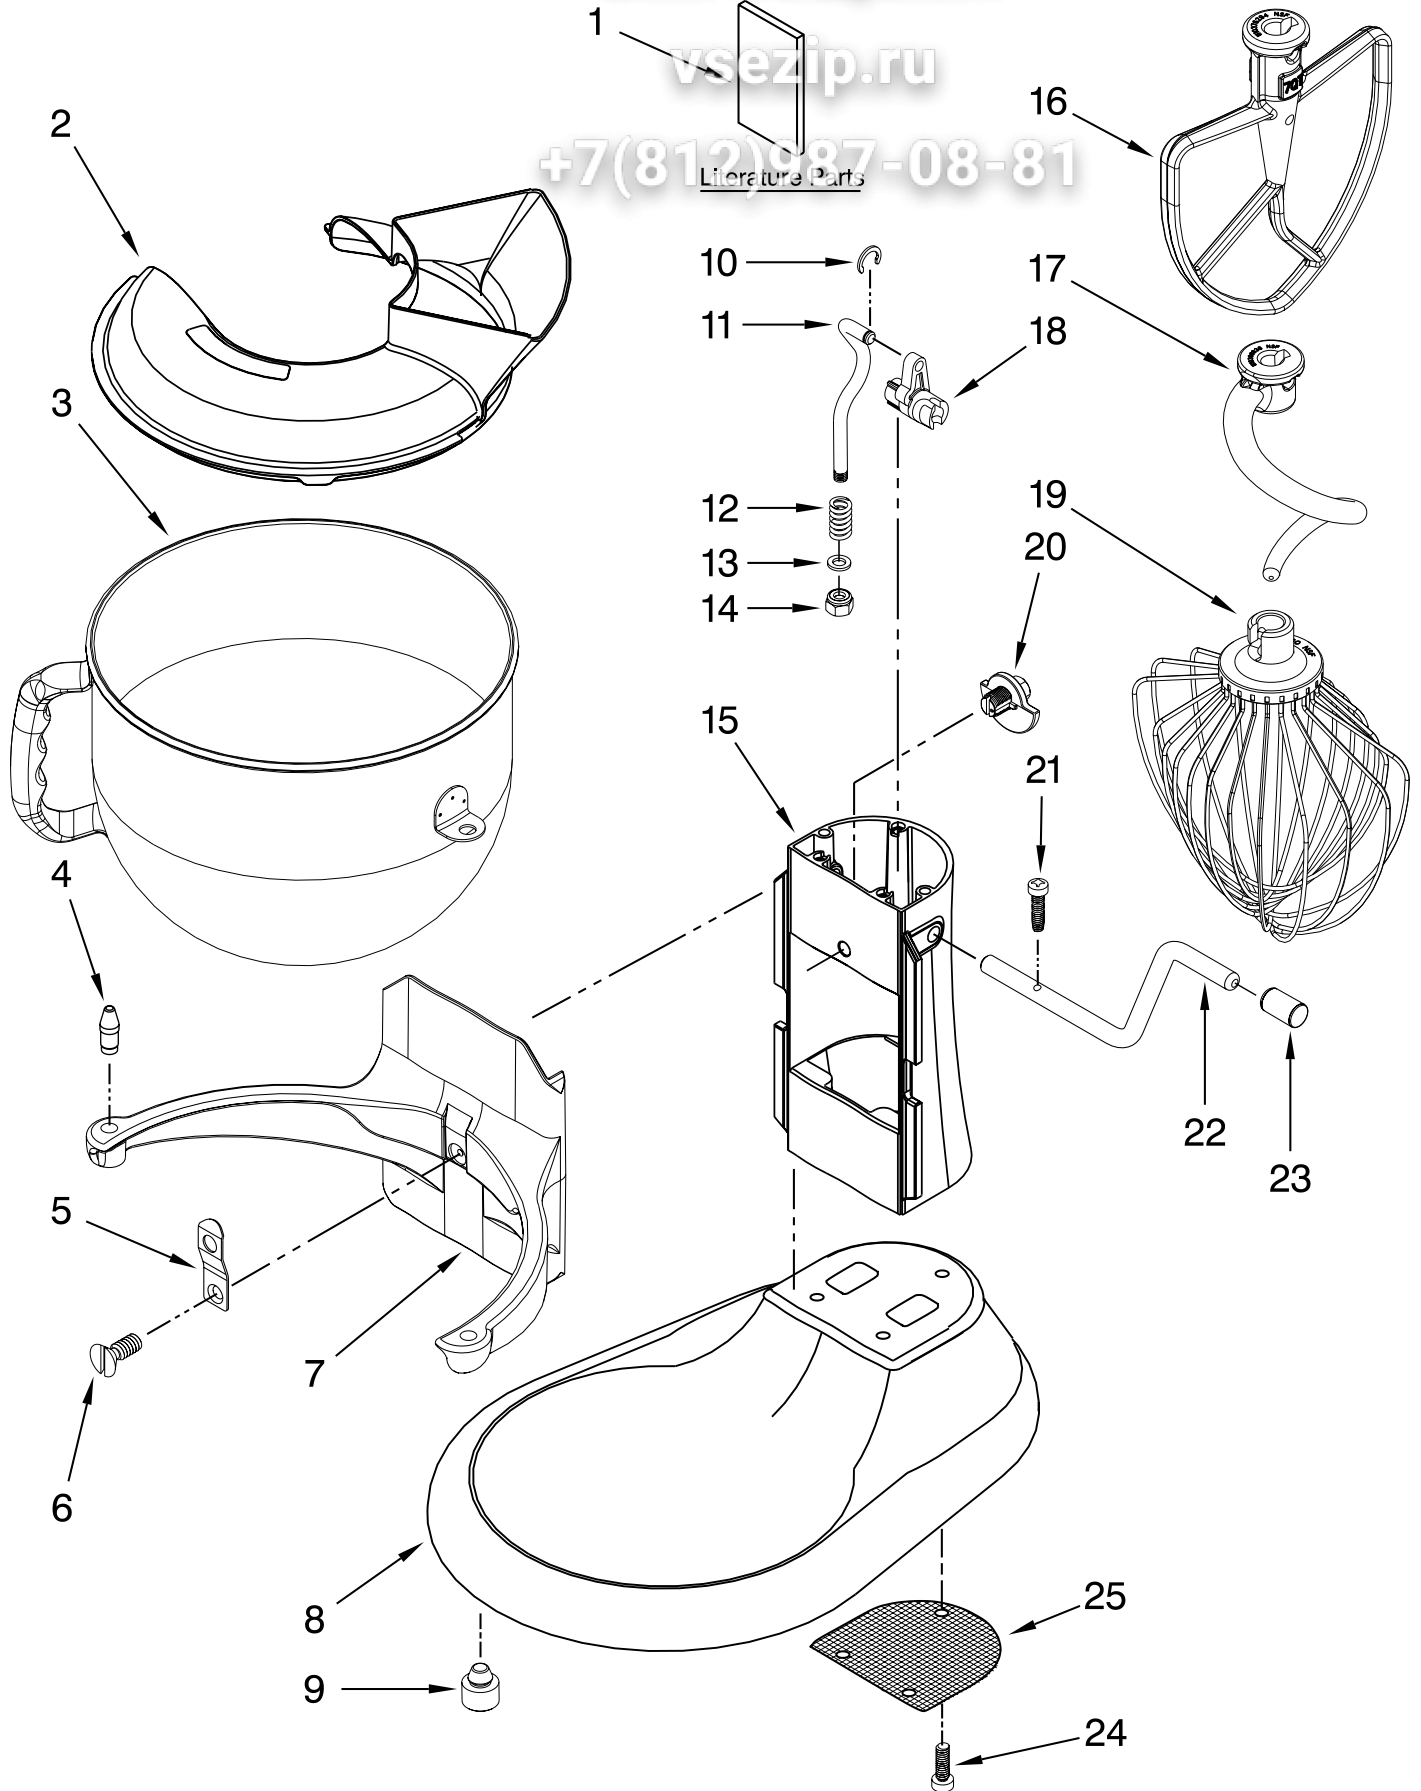

BASE AND PEDESTAL UNIT

For Model: 5KSM1750XE.LC

vsezip.ru

+7(812)987-08-81

Literature Parts

FOR ORDERING INFORMATION REFER TO PARTS PRICE LIST

BASE AND PEDESTAL UNIT

For Model BKS M750XELC

vsezip.ru

Illus. No.	Part No.	DESCRIPTION
1		Literature Parts
	W10421400	Use & Care Guide
	W10463000	Repair Parts List
2	9709924	Shield, Pouring
3	W10354778	Bowl, 7 Qt.
4	240185	Pin, Bowl Locating
5	9703474	Latch, Bowl Spring
6	3400018	Screw
7	**	Bowl Support
8	**	Base and Foot Assembly
9	9708649	Foot, Rubber
10	9703307	Clip
11	9706787	Rod, Bowl Lift
12	9237	Spring
13	9703439	Washer
14	8533907	Nut
15	**	Column Assembly
16	W10376294	Beater, Flat
17	W10462785	Hook, Dough
18	9706885	Arm, Bowl Lift
19	W10352664	Whip, Wire
20	9703426	Cam, Adjusting
21	3400863	Screw
22	9706788	Handle, Bowl Lift
23	9703698	Cap, Handle
24	3400200	Screw
25	9706814	Screen, Vent

**Refer To Page 3
Color Variation Parts