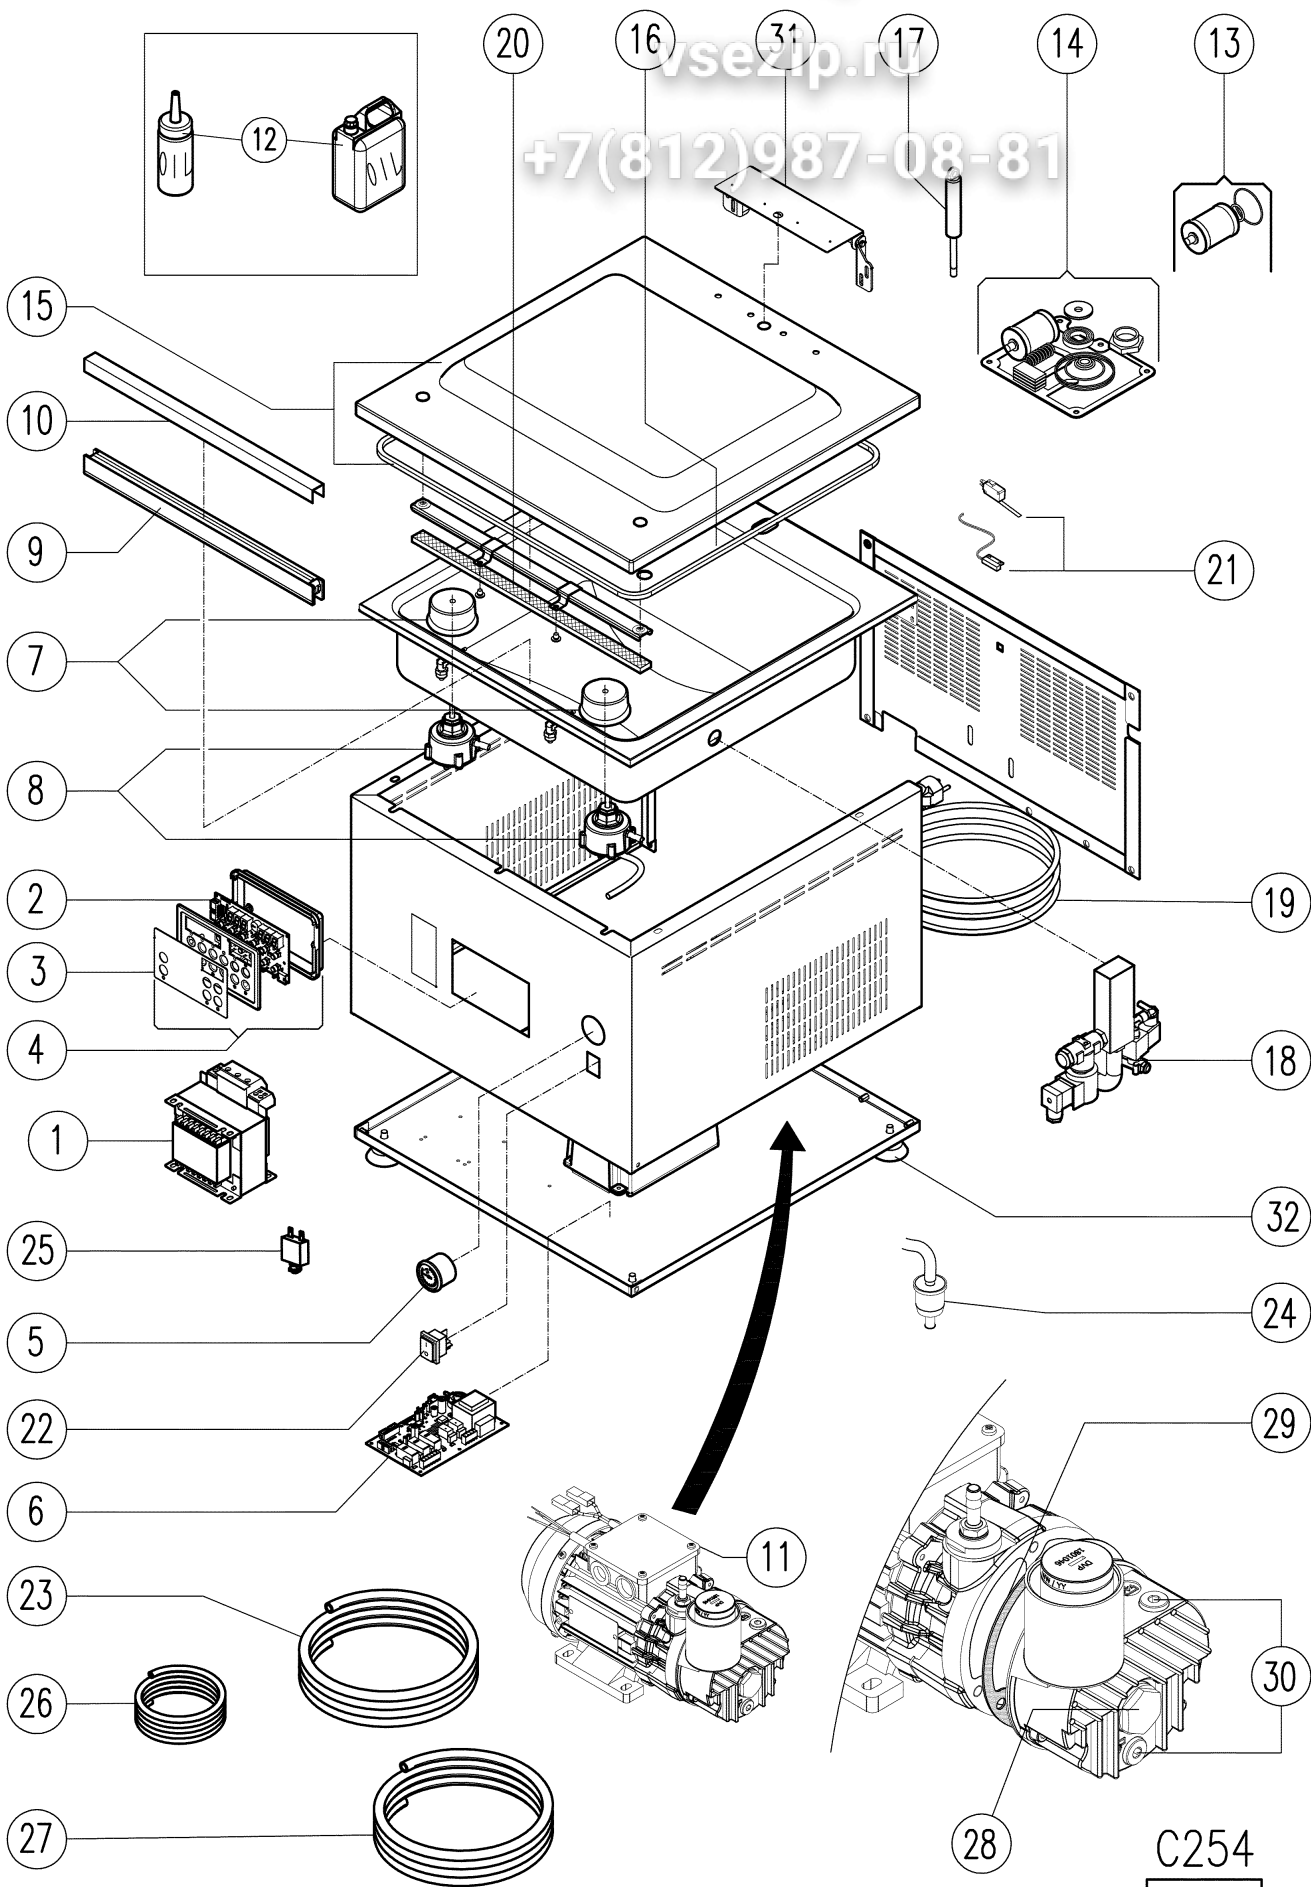

# C254 - ITLAC254000141

Зип Общепит

N.	Item Code	M.U.	Description
01	1604098	PZ.	TRANSFORMER 200VA 230/10-12-16V
02	1604123	PZ.	COMMAND BOARD N059.0
03	1604124	PZ.	CONTROLS STICKER C-SERIES
04	1604125	PZ.	COMPLETE CONTROL PANEL N039 C-SERIES
05	1604105	PZ.	VACUUM GAUGE D=40
06	1604449	PZ.	POWER BOARD L084 230V C-SERIES
07	1604056	PZ.	PROTECTIVE CAP (2 PCS) EVOX/C-SERIES/SPACE/IDEA/FC30-36-41 CHEF VAC/IDEA OEM
08	1604126	PZ.	ASSEMBLY PISTON (2 PCS) C-SERIES C254
09	1604129	PZ.	SEALING BAR 259X30X20 C254
10	1604427	PZ.	HAVANA TEFLON BAND L=65MM (1 MT) IDEA-IDEA OEM/ MC/NEW/V.2010/400G-DG/VM98/F420/C-SERIES/FC30-36-41 CHEF VAC
11	1604132	PZ.	VACUUM PUMP LC 4 230V 50/60HZ
12	1600500	PZ.	PUMP OIL ORV40 1L
12	1601037	PZ.	PUMP OIL ORV40 10L
12	1601422	PZ.	PUMP OIL ORV40 250ML
13	1601009	PZ.	REPAIR KIT MINOR FOR PUMP LB4-LC4-LA6(K9601057) (EXHAUST FILTER)
14	1600847	PZ.	MAJOR KIT FOR VACUUM PUMP LB4 (K9601057/1)
14	1601609	PZ.	REPAIR KIT MAJOR FOR VACUUM PUMP LC4(K9601070/1)
15	1604137	PZ.	LID C254
16	1604018	PZ.	BLACK COVER SEAL 2 MT
17	1604142	PZ.	GAS PRESSURE SPRINGS (1 PC) 198.155.25
18	1604146	PZ.	SOLENOID VALVE UNIT C254 230V
19	1603292	PZ.	POWER CABLE 3X1X3000 SHUKO EUR
20	1603623	PZ.	SILICON RUBBER 29X8X255
21	1603692	PZ.	REED CONTACT MC-N
22	1604071	PZ.	MAIN SWITCH 20A
23	1604410	PZ.	D8X6 BLUE HOSE (3 MT) ELLASTOLAN
24	1601815	PZ.	VACUUM PUMP EXHAUST FILTER CP30/EVP30
25	1602045	PZ.	THERMIC CIRCUIT BREAKER SM7160 16A
26	1604591	PZ.	WHITE SIL. TUBE D2X6 FOR SENSOR (1 MT)
27	1604375	PZ.	ARMORVIN HOSE D=16 (1 MT)
28	1605140	PZ.	OIL SIGHT LC4/LB4 (1105005)
29	1605142	PZ.	TANK GASKET PUMP LC4
30	1604699	PZ.	HEX EMBEDDED LID 1/8" (2 PCS.) (LB4)
31	1605054	PZ.	LID HINGE SUPPORT LERICA C-SERIES / IDEA OEM
32	1605135	PZ.	SAFETY RUBBER NUBS (4 PCS) C254/C308/C310/C312/C412/FC300

# C254 - ITLAC254000141

Зип Общепит

vsezip.ru

+7(812)987-08-81

C254  
1955