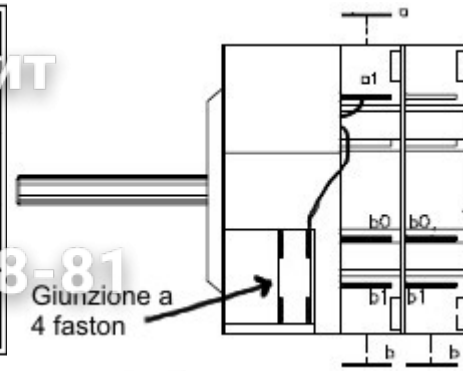

COLORI / COLOURS			
WH	BIANCO	BK	NERO
	White		Black
GY	GRIGIO	RD	ROSSO
	Grey		Red
BU	BLU	BN	MARRONE
	Blue		Brown
VL	VIOLA	YEGN	GIALLO / VERDE
	Violet		Yellow/Green

TIMER COD. 818800147

TIMER COD. 818800079